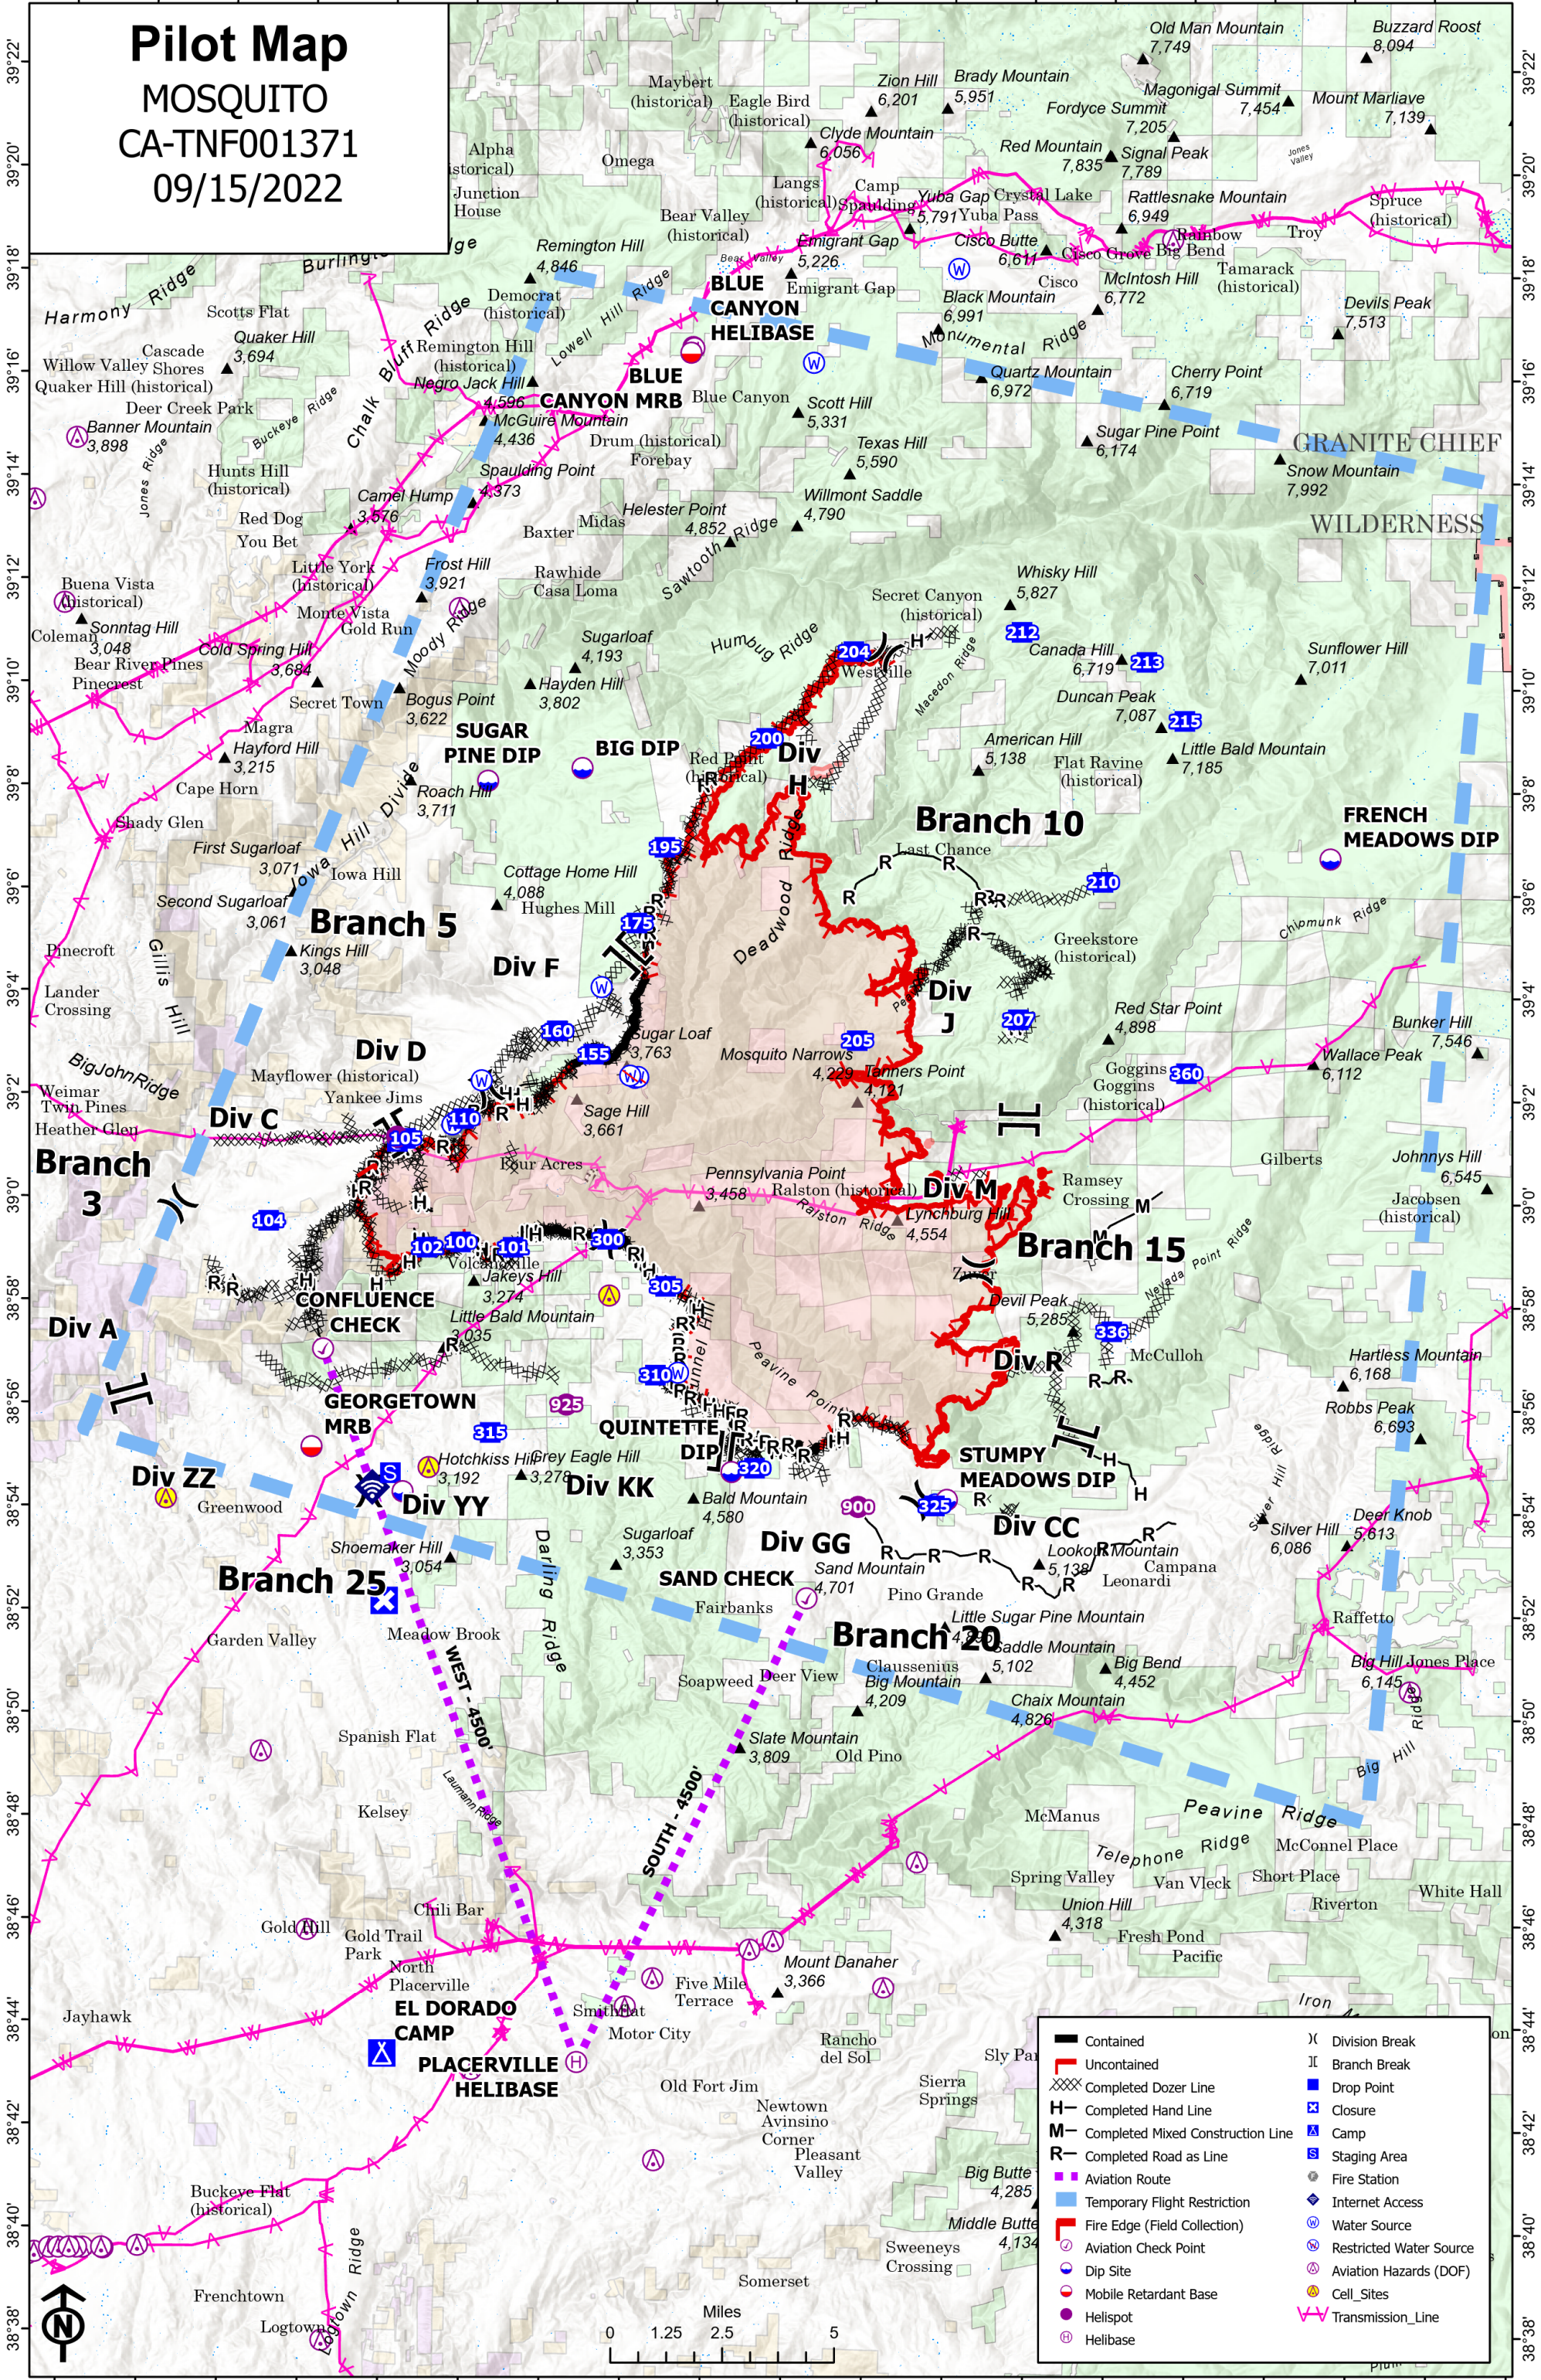

-120°58' -120°56' -120°54' -120°52' -120°50' -120°48' -120°46' -120°44' -120°42' -120°40' -120°38' -120°36' -120°34' -120°32' -120°30' -120°28' -120°26' -120°24'

Pilot Map

MOSQUITO

CA-TNF001371
09/15/2022

MOSQUITO	Drop Point	215	39° 09.378' N	120° 30.175' W
MOSQUITO	Drop Point	205	39° 03.132' N	120° 38.308' W
MOSQUITO	Drop Point	210	39° 06.247' N	120° 32.200' W
MOSQUITO	Drop Point	320	38° 54.827' N	120° 40.799' W
MOSQUITO	Drop Point	305	38° 58.341' N	120° 43.046' W
MOSQUITO	Drop Point	310	38° 56.618' N	120° 43.283' W
MOSQUITO	Drop Point	315	38° 55.482' N	120° 47.389' W
MOSQUITO	Drop Point	325	38° 54.118' N	120° 36.311' W
MOSQUITO	Drop Point	105	39° 01.192' N	120° 49.553' W
MOSQUITO	Drop Point	110	39° 01.563' N	120° 48.113' W
MOSQUITO	Drop Point	160	39° 03.280' N	120° 45.799' W
MOSQUITO	Drop Point	195	39° 06.870' N	120° 43.148' W
MOSQUITO	Drop Point	200	39° 08.998' N	120° 40.625' W
MOSQUITO	Drop Point	300	38° 59.245' N	120° 44.500' W
MOSQUITO	Drop Point	336	38° 57.517' N	120° 31.915' W
MOSQUITO	Drop Point	100	38° 59.170' N	120° 48.167' W
MOSQUITO	Drop Point	102	38° 59.063' N	120° 49.002' W
MOSQUITO	Drop Point	101	38° 59.075' N	120° 46.857' W
MOSQUITO	Drop Point	155	39° 02.835' N	120° 44.889' W
MOSQUITO	Drop Point	204	39° 10.692' N	120° 38.460' W
MOSQUITO	Drop Point	175	39° 05.399' N	120° 43.832' W
MOSQUITO	Drop Point	207	39° 03.557' N	120° 34.292' W
MOSQUITO	Drop Point	212	39° 11.087' N	120° 34.257' W
MOSQUITO	Drop Point	213	39° 10.518' N	120° 31.132' W
MOSQUITO	Drop Point	360	39° 02.530' N	120° 30.089' W
MOSQUITO	Drop Point	104	38° 59.558' N	120° 52.957' W
MOSQUITO	Helispot	900	38° 54.090' N	120° 38.211' W
MOSQUITO	Helispot	950	39° 01.201' N	120° 49.770' W
MOSQUITO	Helispot	925	38° 56.034' N	120° 45.496' W