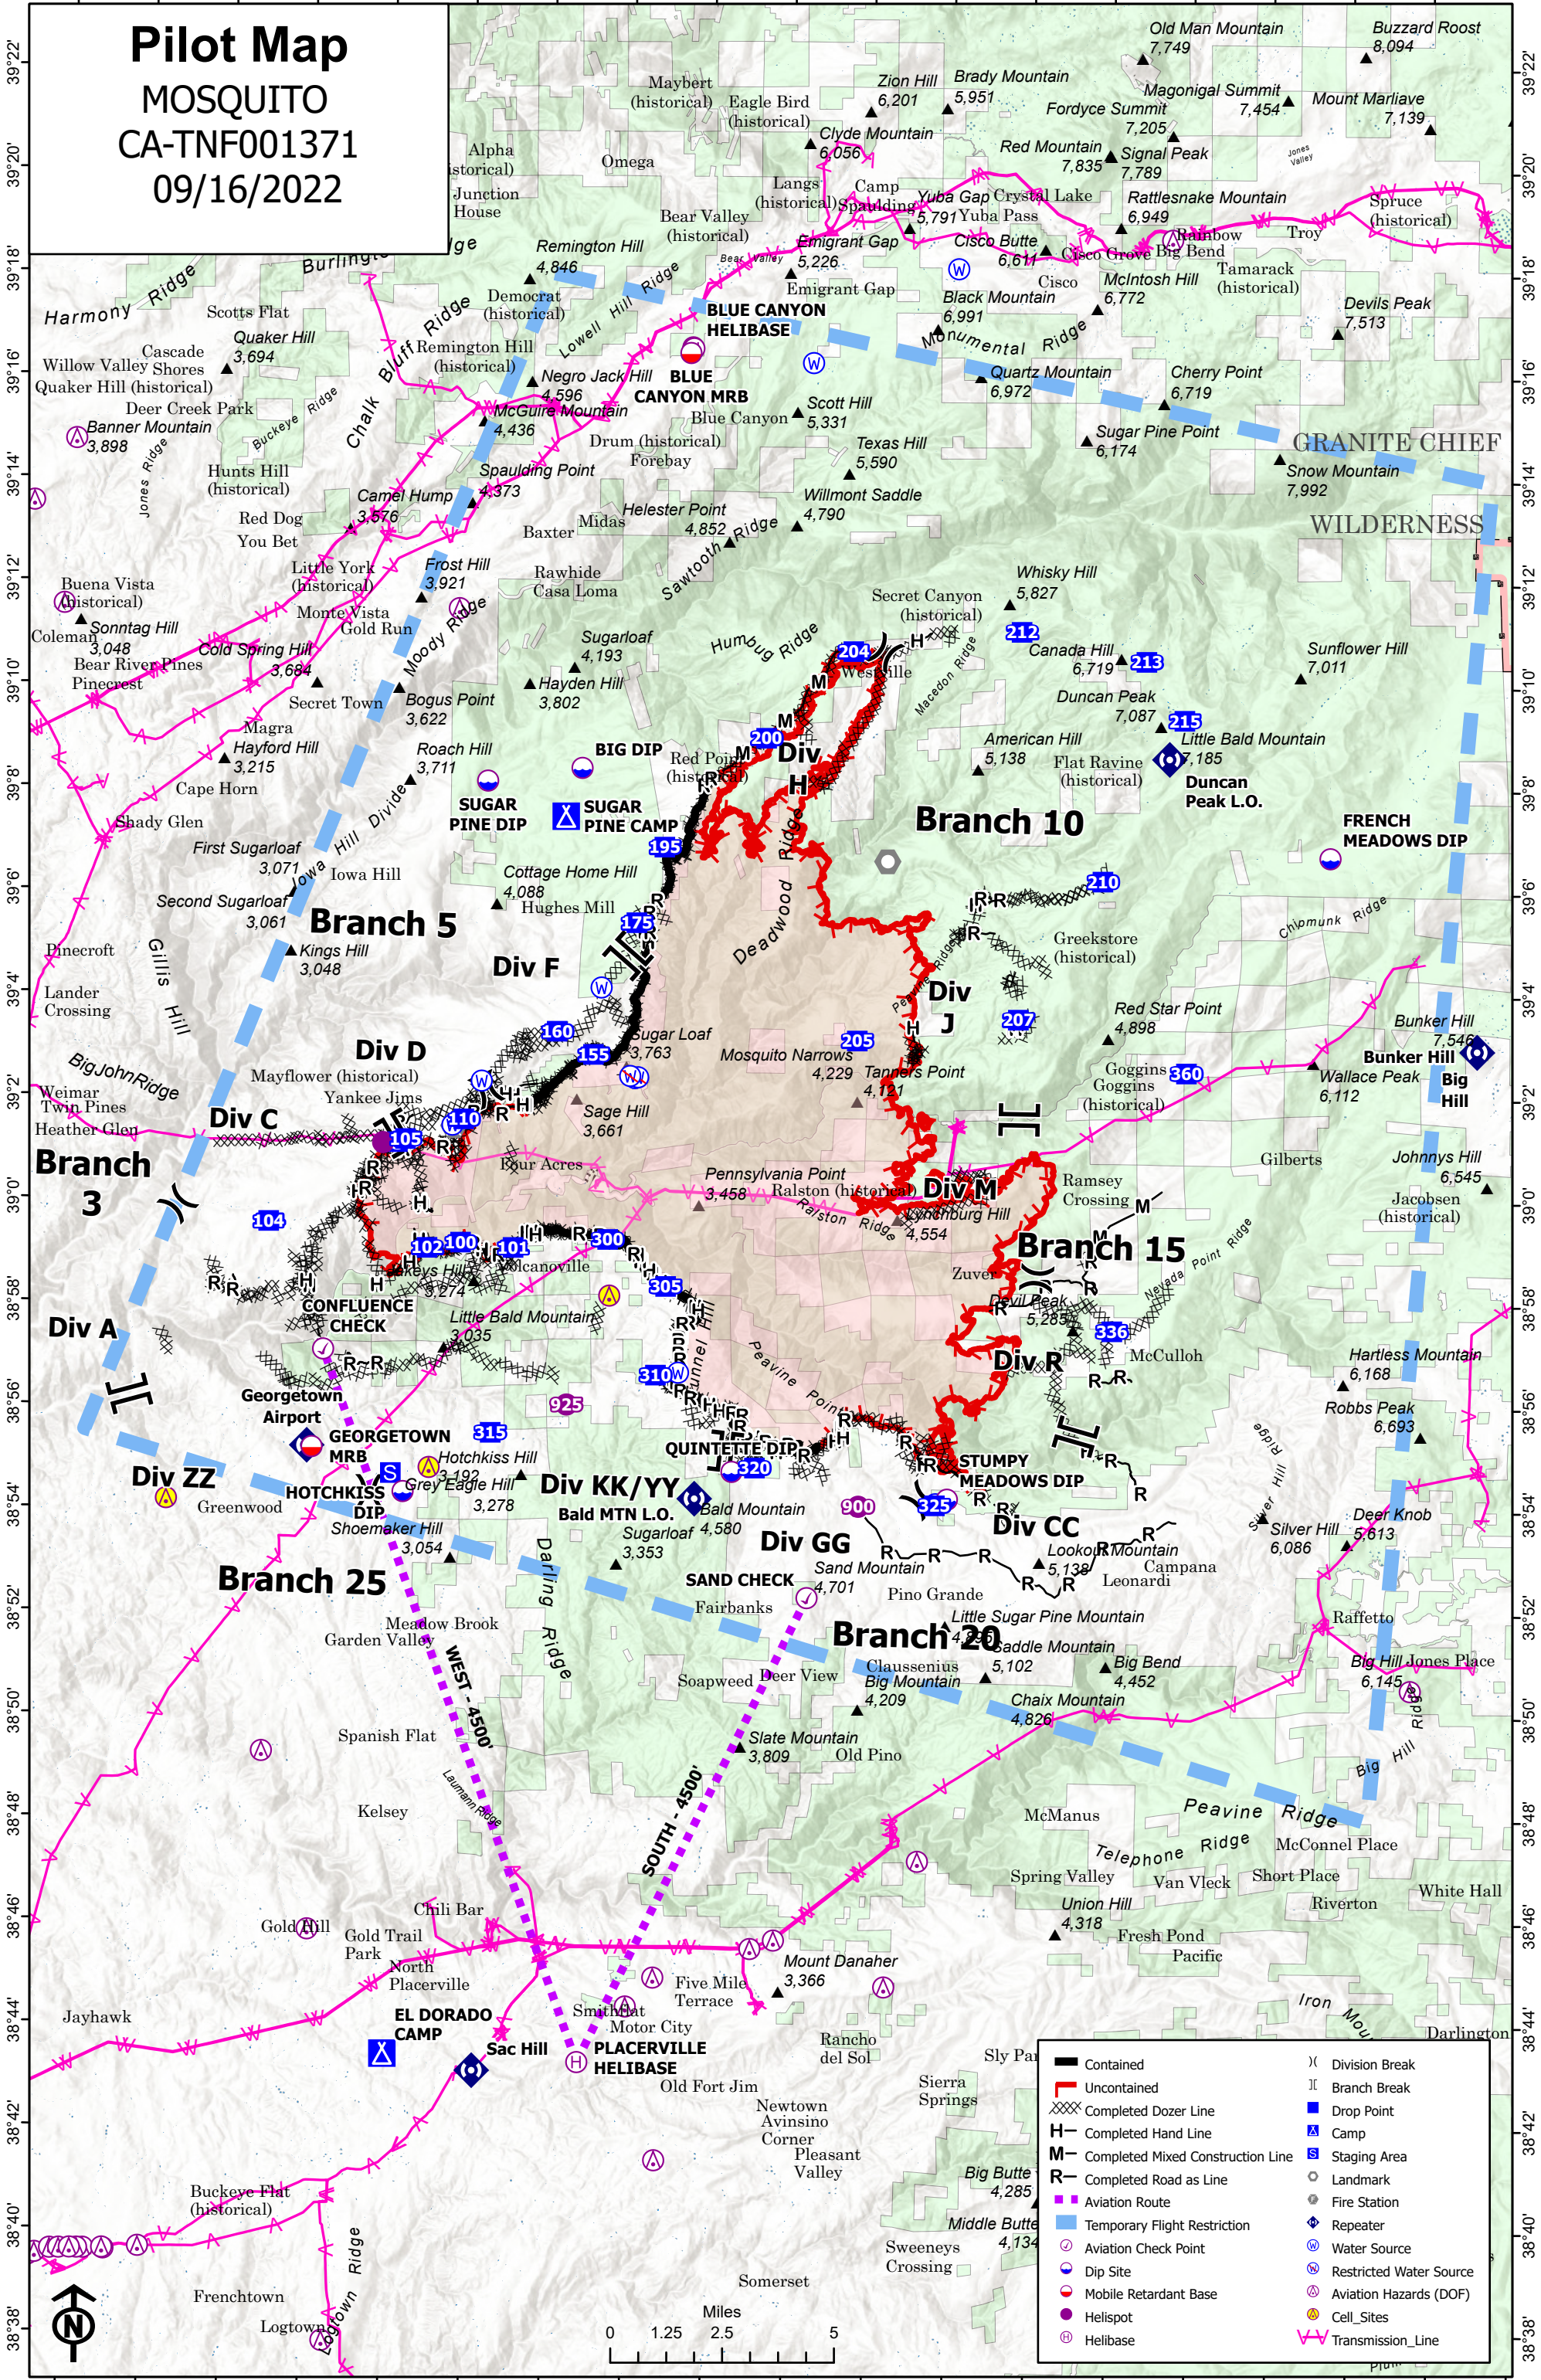

-120°58' -120°56' -120°54' -120°52' -120°50' -120°48' -120°46' -120°44' -120°42' -120°40' -120°38' -120°36' -120°34' -120°32' -120°30' -120°28' -120°26' -120°24'

Pilot Map

MOSQUITO

CA-TNF001371

09/16/2022

—	Contained	⋈	Division Break
—	Uncontained	⋈	Branch Break
XXXX	Completed Dozer Line	■	Drop Point
H—	Completed Hand Line	▲	Camp
M—	Completed Mixed Construction Line	■	Staging Area
R—	Completed Road as Line	○	Landmark
—	Aviation Route	●	Fire Station
—	Temporary Flight Restriction	◆	Repeater
○	Aviation Check Point	⊕	Water Source
○	Dip Site	⊕	Restricted Water Source
○	Mobile Retardant Base	⊕	Aviation Hazards (DOF)
○	Helispot	⊕	Cell_Sites
○	Helibase	—	Transmission_Line