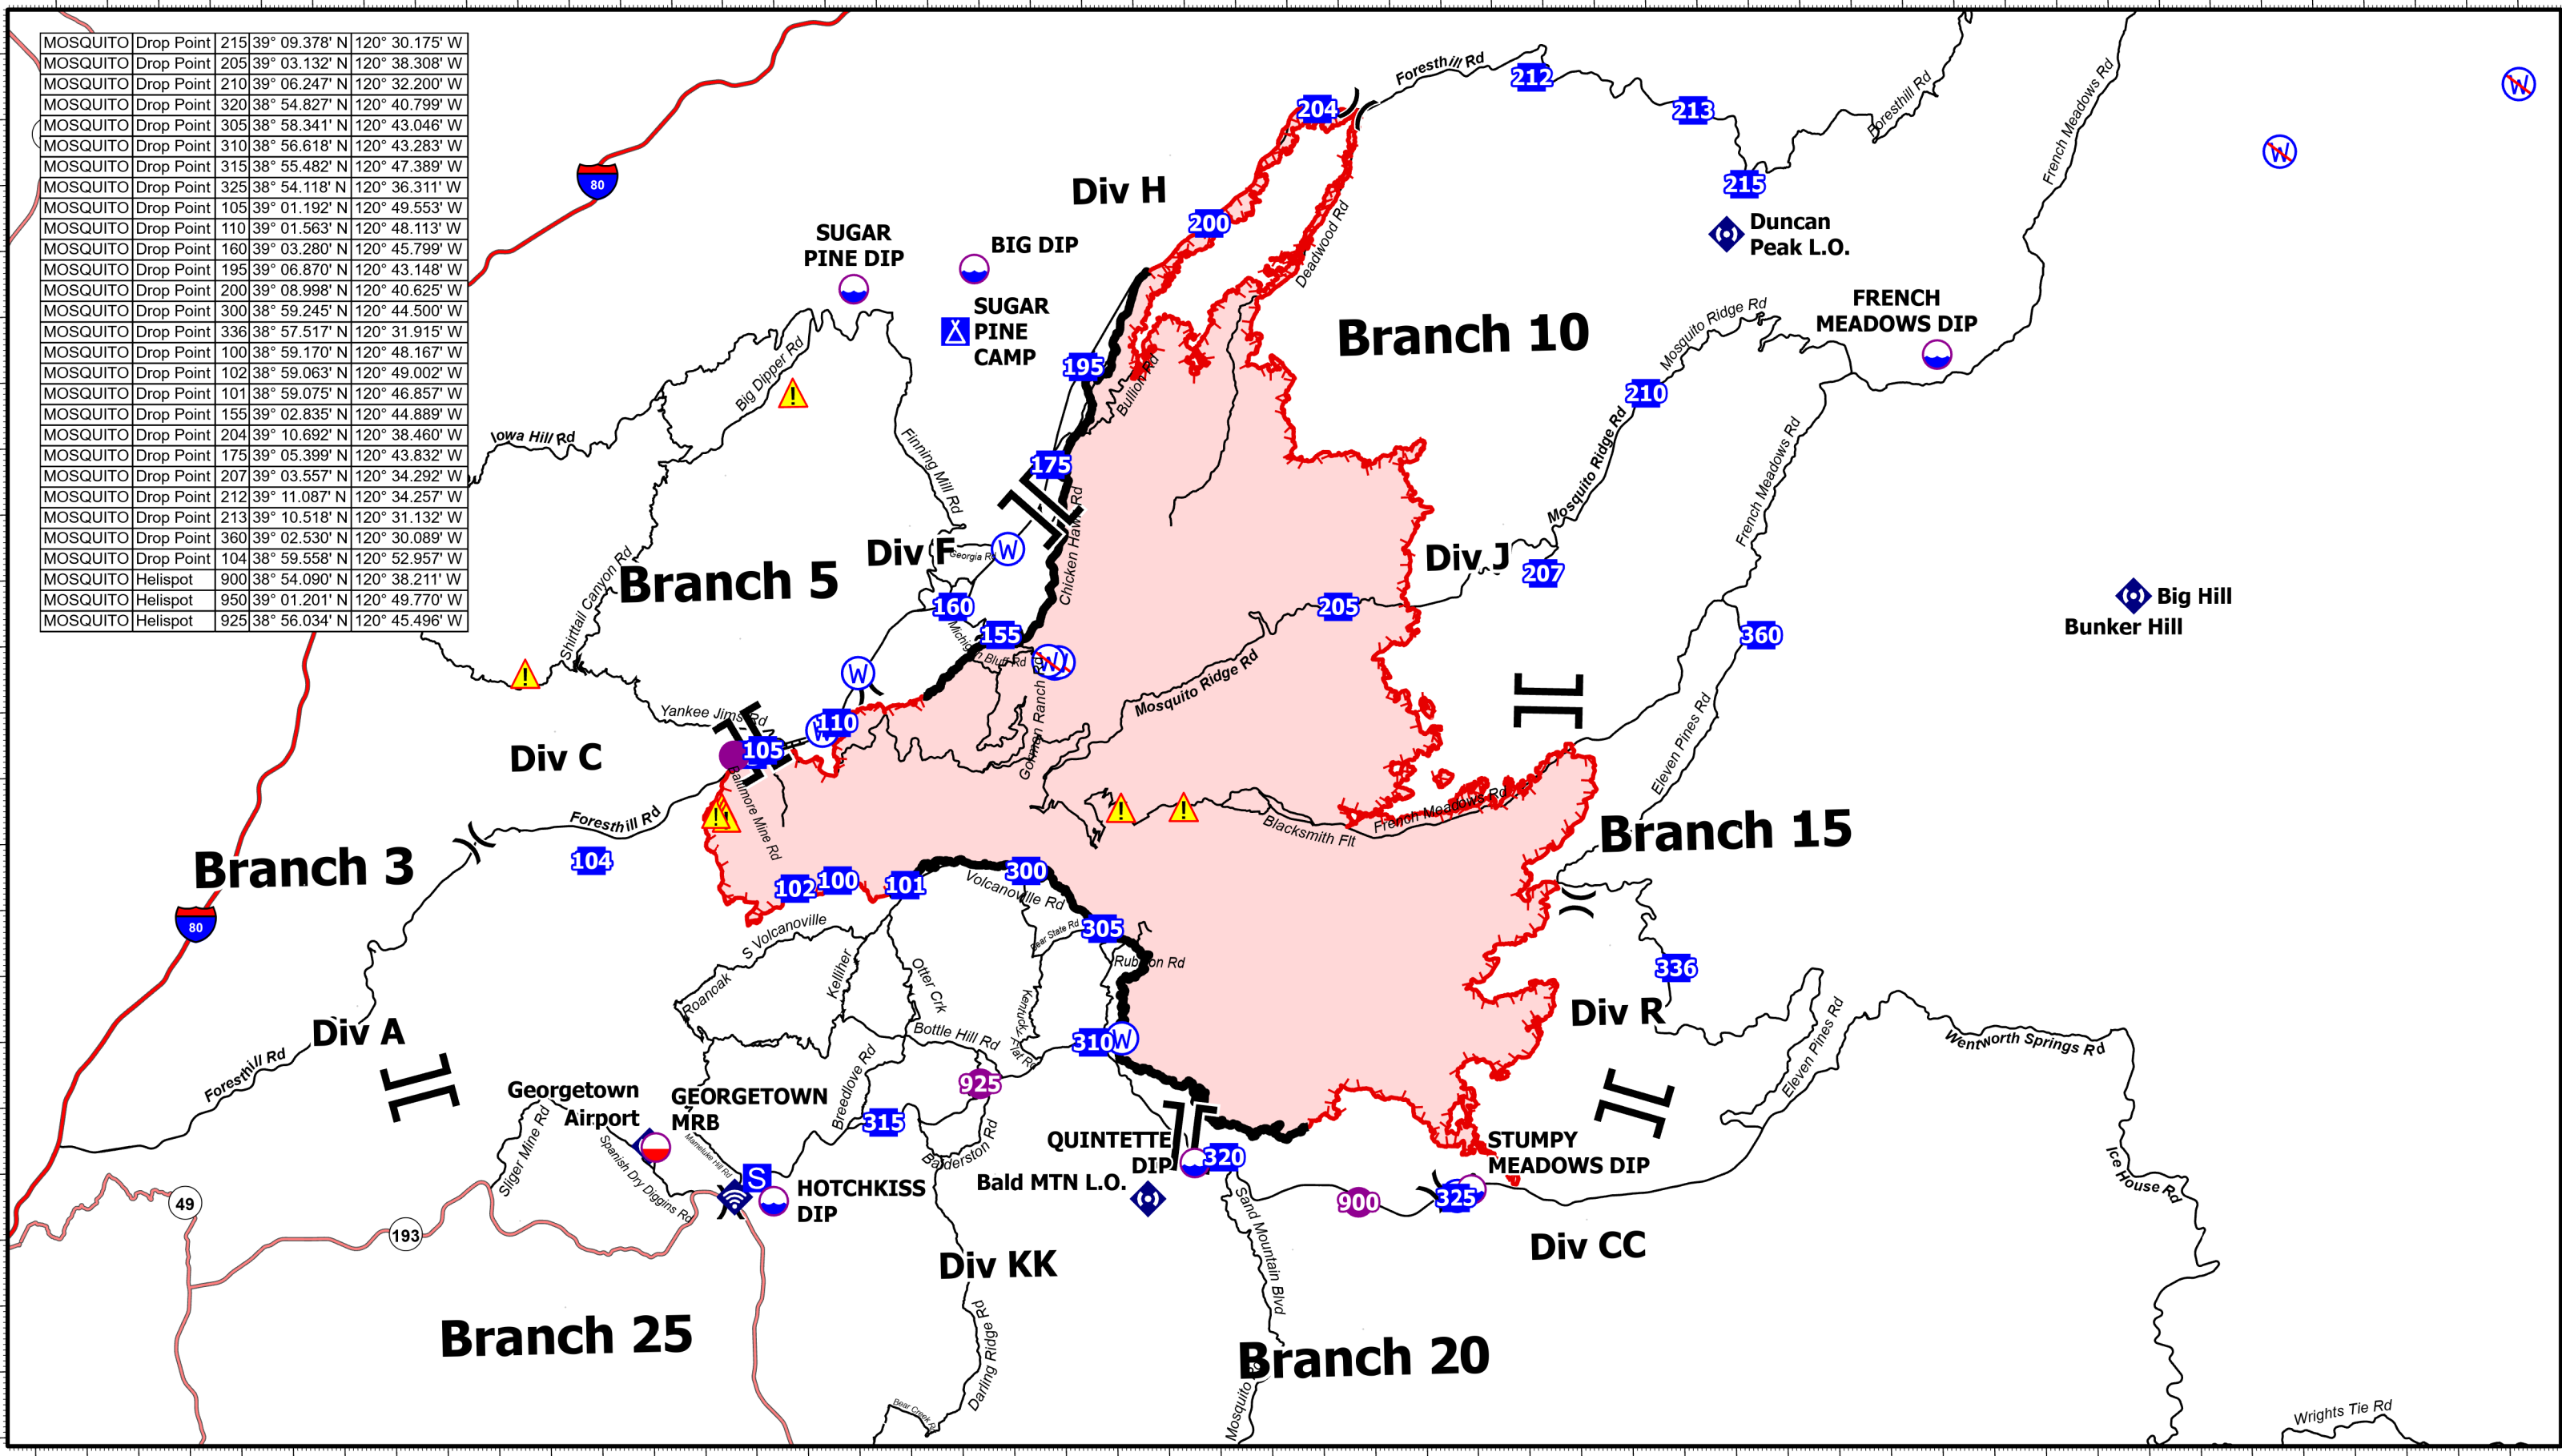

MOSQUITO	Drop Point	215	39° 09.378' N	120° 30.175' W
MOSQUITO	Drop Point	205	39° 03.132' N	120° 38.308' W
MOSQUITO	Drop Point	210	39° 06.247' N	120° 32.200' W
MOSQUITO	Drop Point	320	38° 54.827' N	120° 40.799' W
MOSQUITO	Drop Point	305	38° 58.341' N	120° 43.046' W
MOSQUITO	Drop Point	310	38° 56.618' N	120° 43.283' W
MOSQUITO	Drop Point	315	38° 55.482' N	120° 47.389' W
MOSQUITO	Drop Point	325	38° 54.118' N	120° 36.311' W
MOSQUITO	Drop Point	105	39° 01.192' N	120° 49.553' W
MOSQUITO	Drop Point	110	39° 01.563' N	120° 48.113' W
MOSQUITO	Drop Point	160	39° 03.280' N	120° 45.799' W
MOSQUITO	Drop Point	195	39° 06.870' N	120° 43.148' W
MOSQUITO	Drop Point	200	39° 08.998' N	120° 40.625' W
MOSQUITO	Drop Point	300	38° 59.245' N	120° 44.500' W
MOSQUITO	Drop Point	336	38° 57.517' N	120° 31.915' W
MOSQUITO	Drop Point	100	38° 59.170' N	120° 48.167' W
MOSQUITO	Drop Point	102	38° 59.063' N	120° 49.002' W
MOSQUITO	Drop Point	101	38° 59.075' N	120° 46.857' W
MOSQUITO	Drop Point	155	39° 02.835' N	120° 44.889' W
MOSQUITO	Drop Point	204	39° 10.692' N	120° 38.460' W
MOSQUITO	Drop Point	175	39° 05.399' N	120° 43.832' W
MOSQUITO	Drop Point	207	39° 03.557' N	120° 34.292' W
MOSQUITO	Drop Point	212	39° 11.087' N	120° 34.257' W
MOSQUITO	Drop Point	213	39° 10.518' N	120° 31.132' W
MOSQUITO	Drop Point	360	39° 02.530' N	120° 30.089' W
MOSQUITO	Drop Point	104	38° 59.558' N	120° 52.957' W
MOSQUITO	Helispot	900	38° 54.090' N	120° 38.211' W
MOSQUITO	Helispot	950	39° 01.201' N	120° 49.770' W
MOSQUITO	Helispot	925	38° 56.034' N	120° 45.496' W

TRANSPORTATION MOSQUITO

9/16/2022

Dip Site

Mobile Retardant Base

Helispot

( ) Division Break

Branch Break

Drop Point

Wildfire Daily Fire Perimeter

Contained

Uncontained

0 1 2 3

Miles

TRANSPORTATION  
MOSQUITO  
CA-TNF-001371

Prepared by:  
CIIMT5 9/16/2022  
00:02  
1:170,000  
NAD83 UTM 11N  
Map Updated: 9/16/2022 12:02 AM

TRANSPORTATION MOSQUITO

9/16/2022