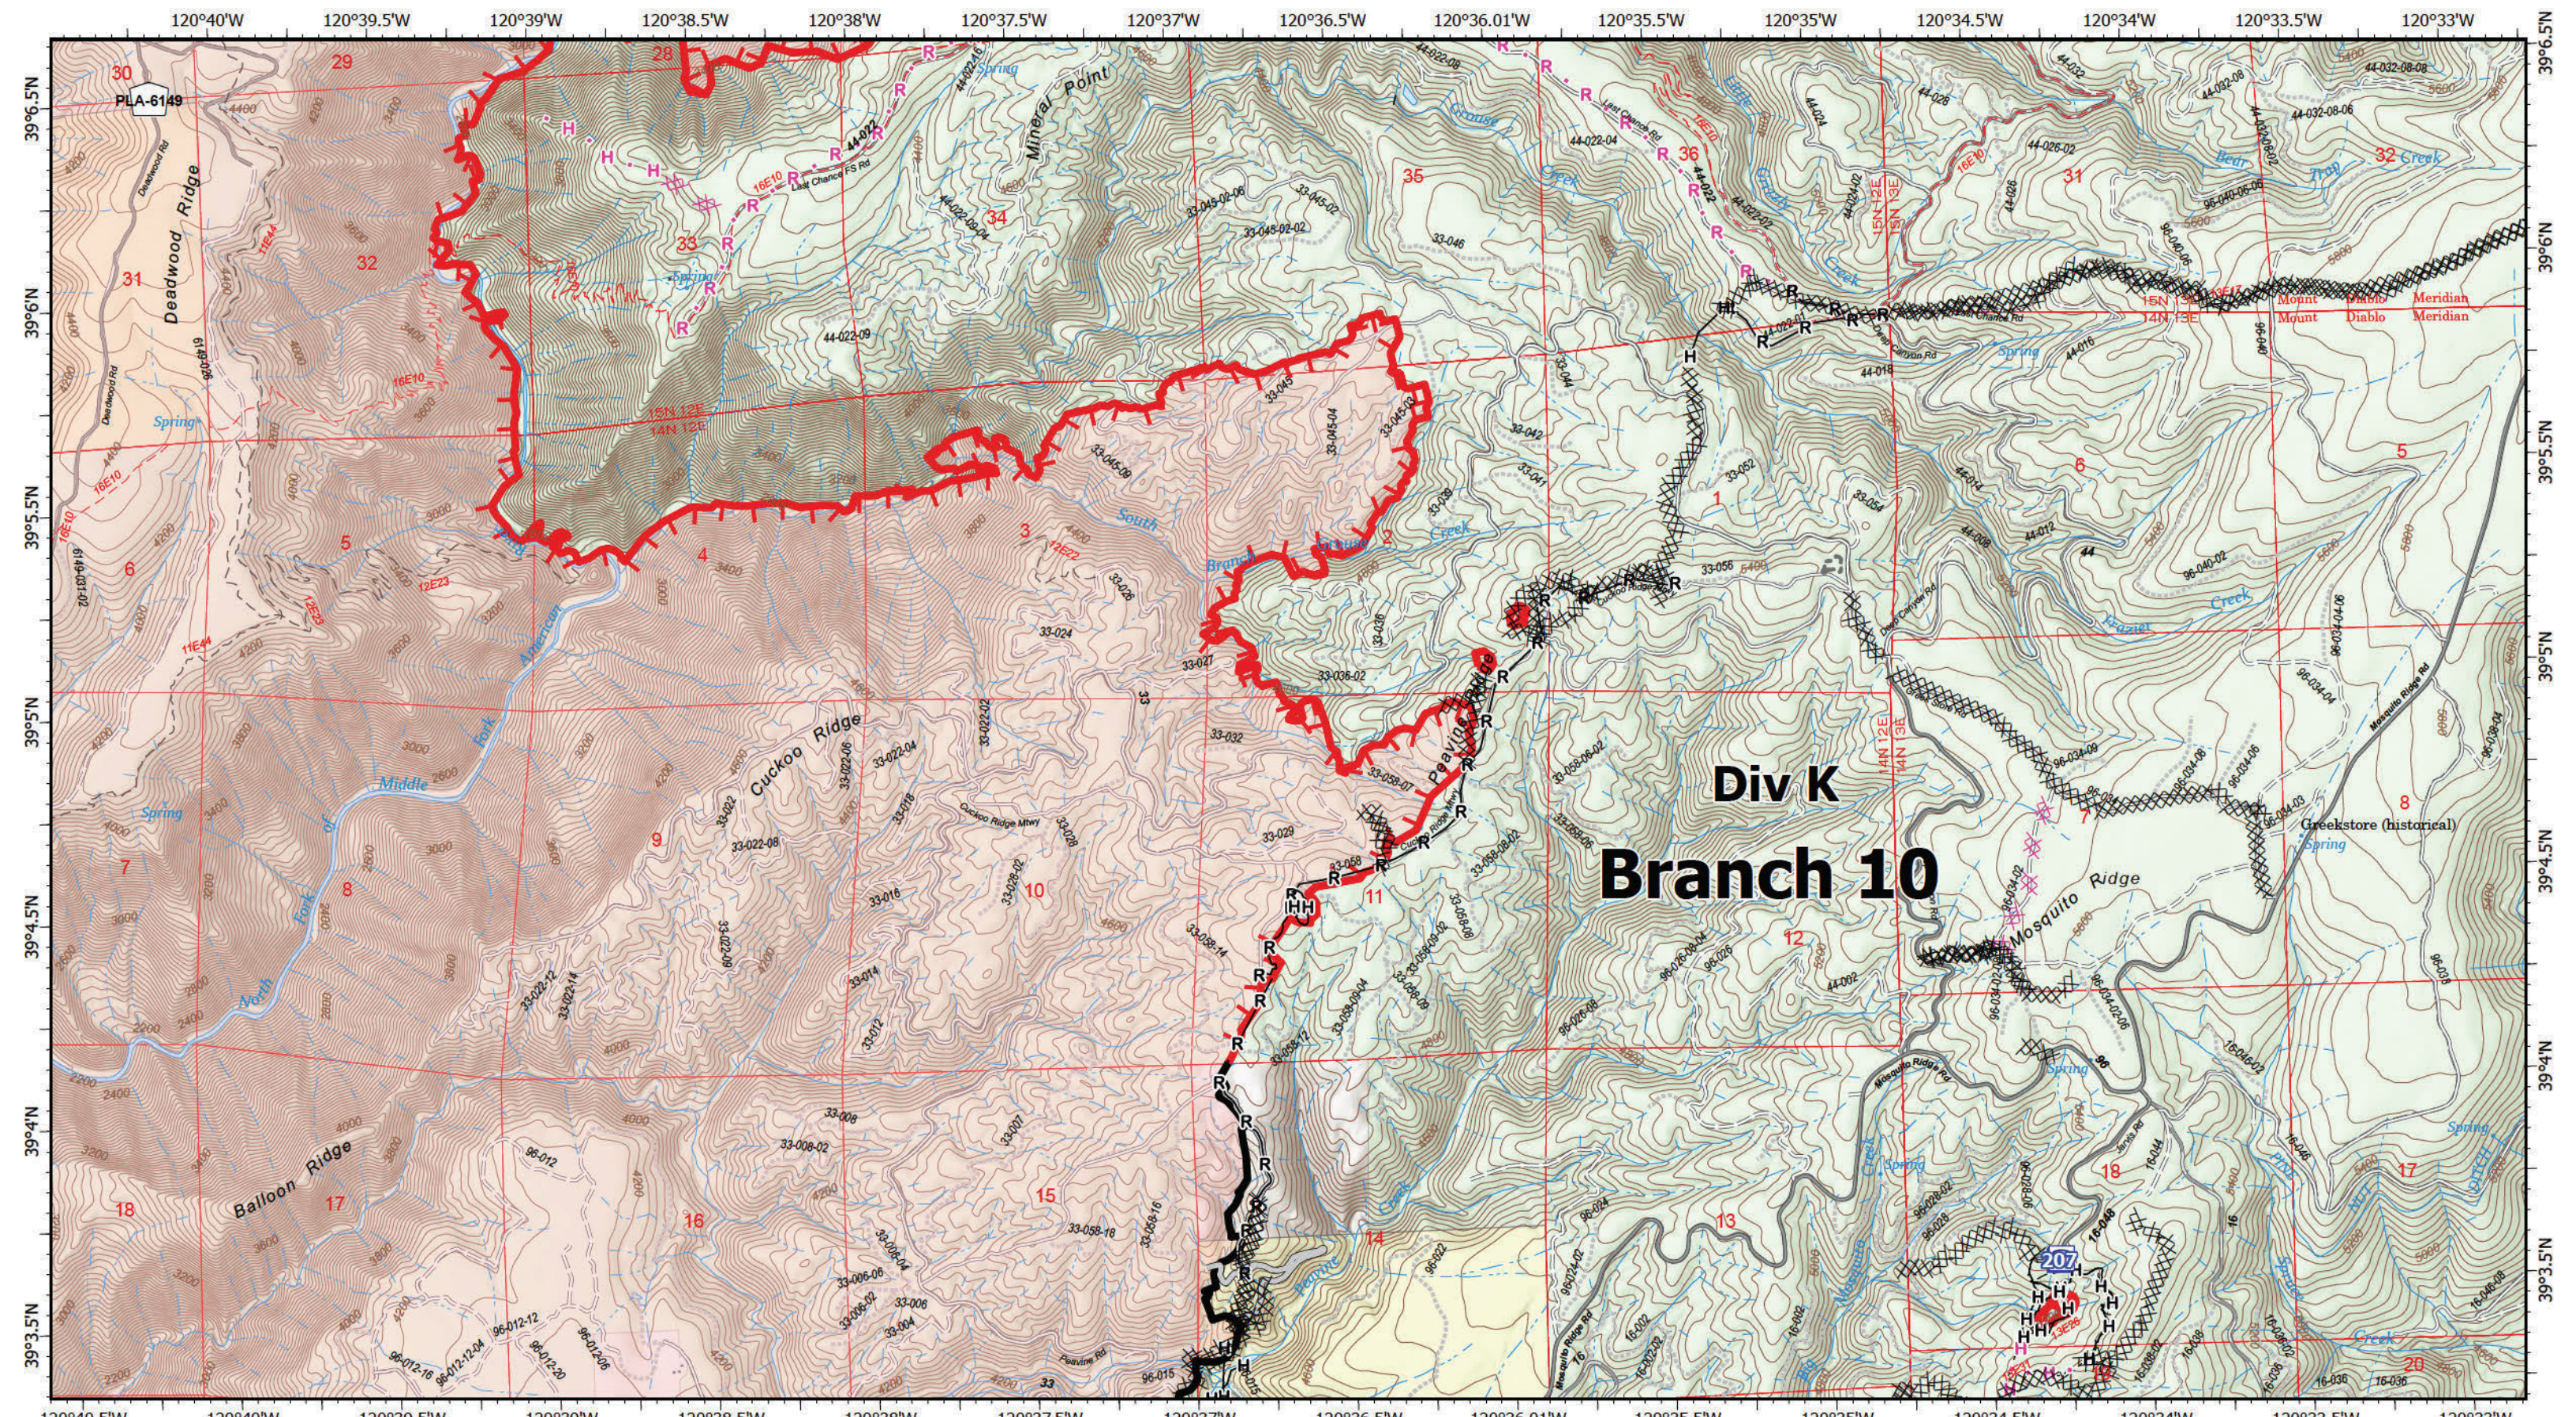

- Completed Dozer Line
- SPI Tahoe
- Completed Hand Line
- Repeater
- Drop Point
- Planned Road as Line
- Division Break

Page Name: C7

 0 0.5 1 Miles

 Prepared by:
 CAIMT5 9/20/2022
 21:04
 North American 1983 Datum, LatLong Grid

IAP MAP
MOSQUITO
 9/21/2022

**Div H
Branch 10**

**Div A/C/D/F
Branch 3/5**

IAP Map
MOSQUITO
CA-TNF-001371
9/21/2022

- Wildfire Daily Fire Perimeter
- Contained
- Completed Dozer Line
- Completed Hand Line
- Completed Road as Line
- Branch Break
- Drop Point
- Staging Area
- Hazard
- Water Source
- SPI Tahoe

Page Name: D5

0 0.5 1 Miles

Prepared by:
CAIMT5 9/20/2022
21:04
North American 1983 Datum, LatLong Grid

IAP MAP
MOSQUITO
9/21/2022

**Div K
Branch 10**

IAP Map
MOSQUITO
CA-TNF-001371
9/21/2022

- Wildfire Daily Fire Perimeter
- Contained
- Uncontained
- Completed Dozer Line
- Completed Hand Line
- Completed Road as Line
- Completed Hand Line
- Planned Dozer Line
- Planned Hand Line
- Planned Road as Line
- Access or Improved Road
- Other
- Drop Point
- SPI Tahoe