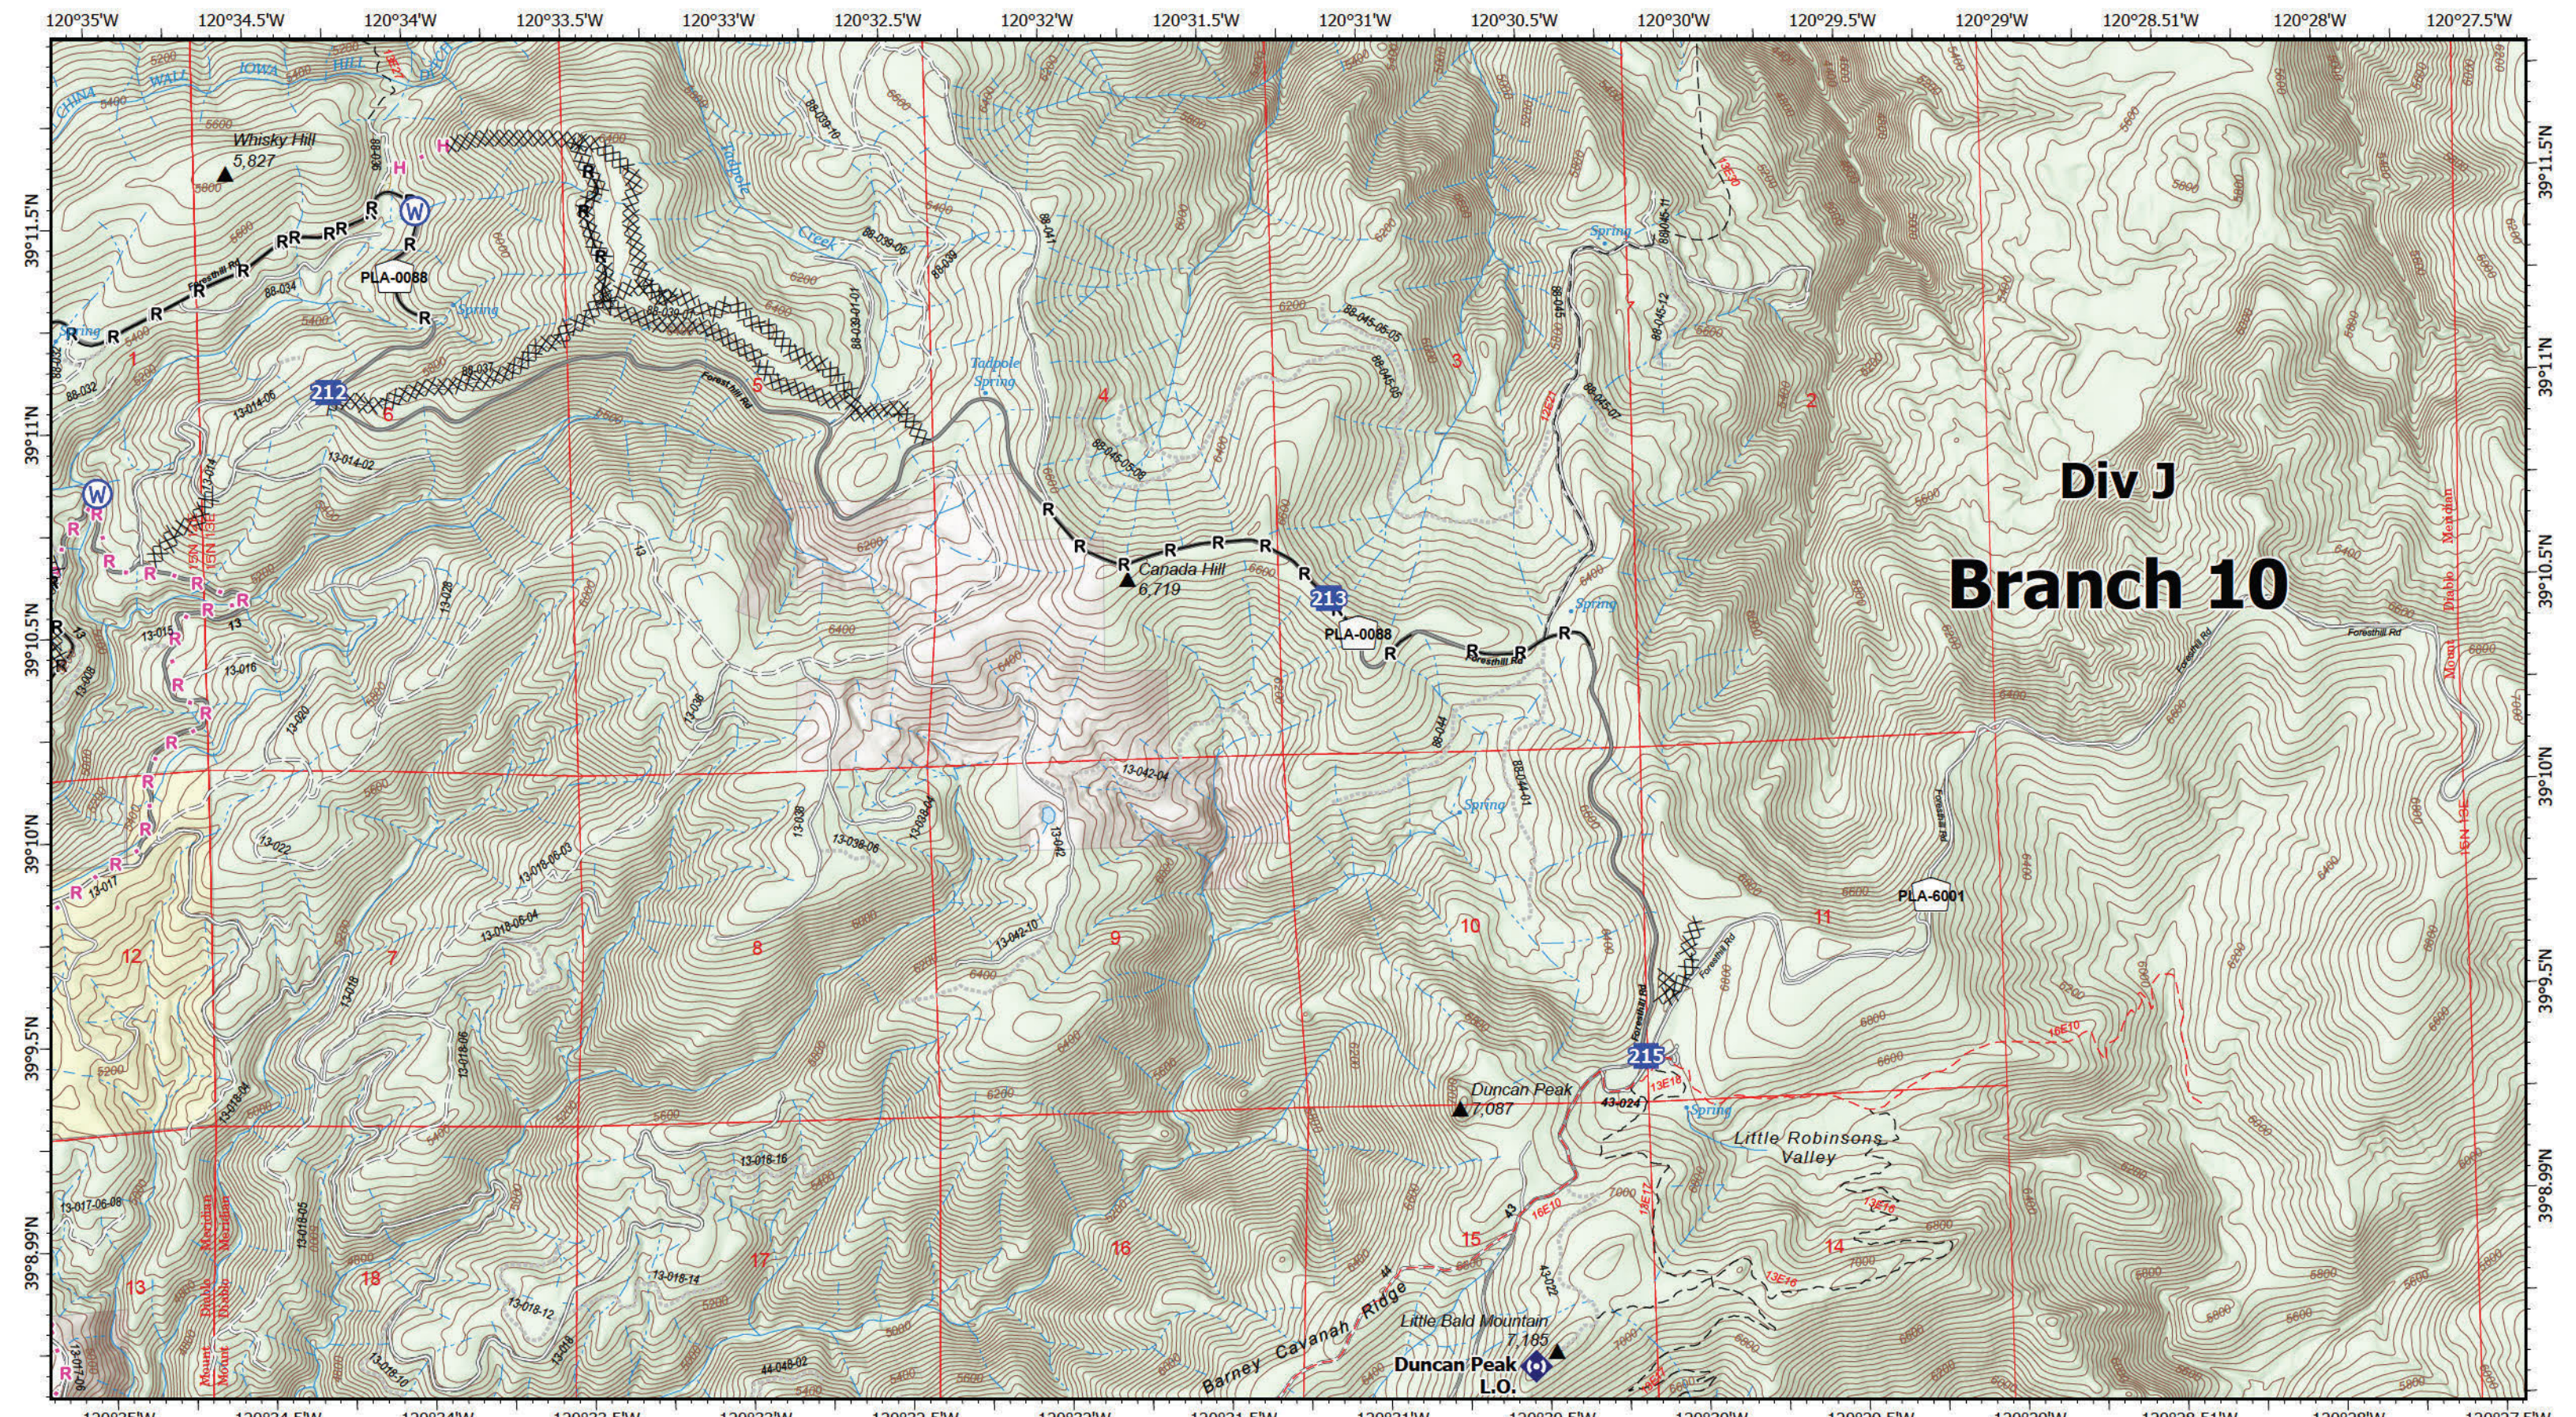

**Div J
Branch 10**

IAP Map
MOSQUITO
9/21/2022

IAP Map
MOSQUITO
CA-TNF-001371
9/21/2022

- Completed Dozer Line
- Drop Point
- Water Source
- Completed Road as Line
- SPI Tahoe
- Planned Hand Line
- Repeater
- Planned Road as Line

Page Name: B7

Prepared by:
CAIMT5 9/20/2022
21:03
North American 1983 Datum, LatLong Grid

IAP MAP
MOSQUITO
9/21/2022