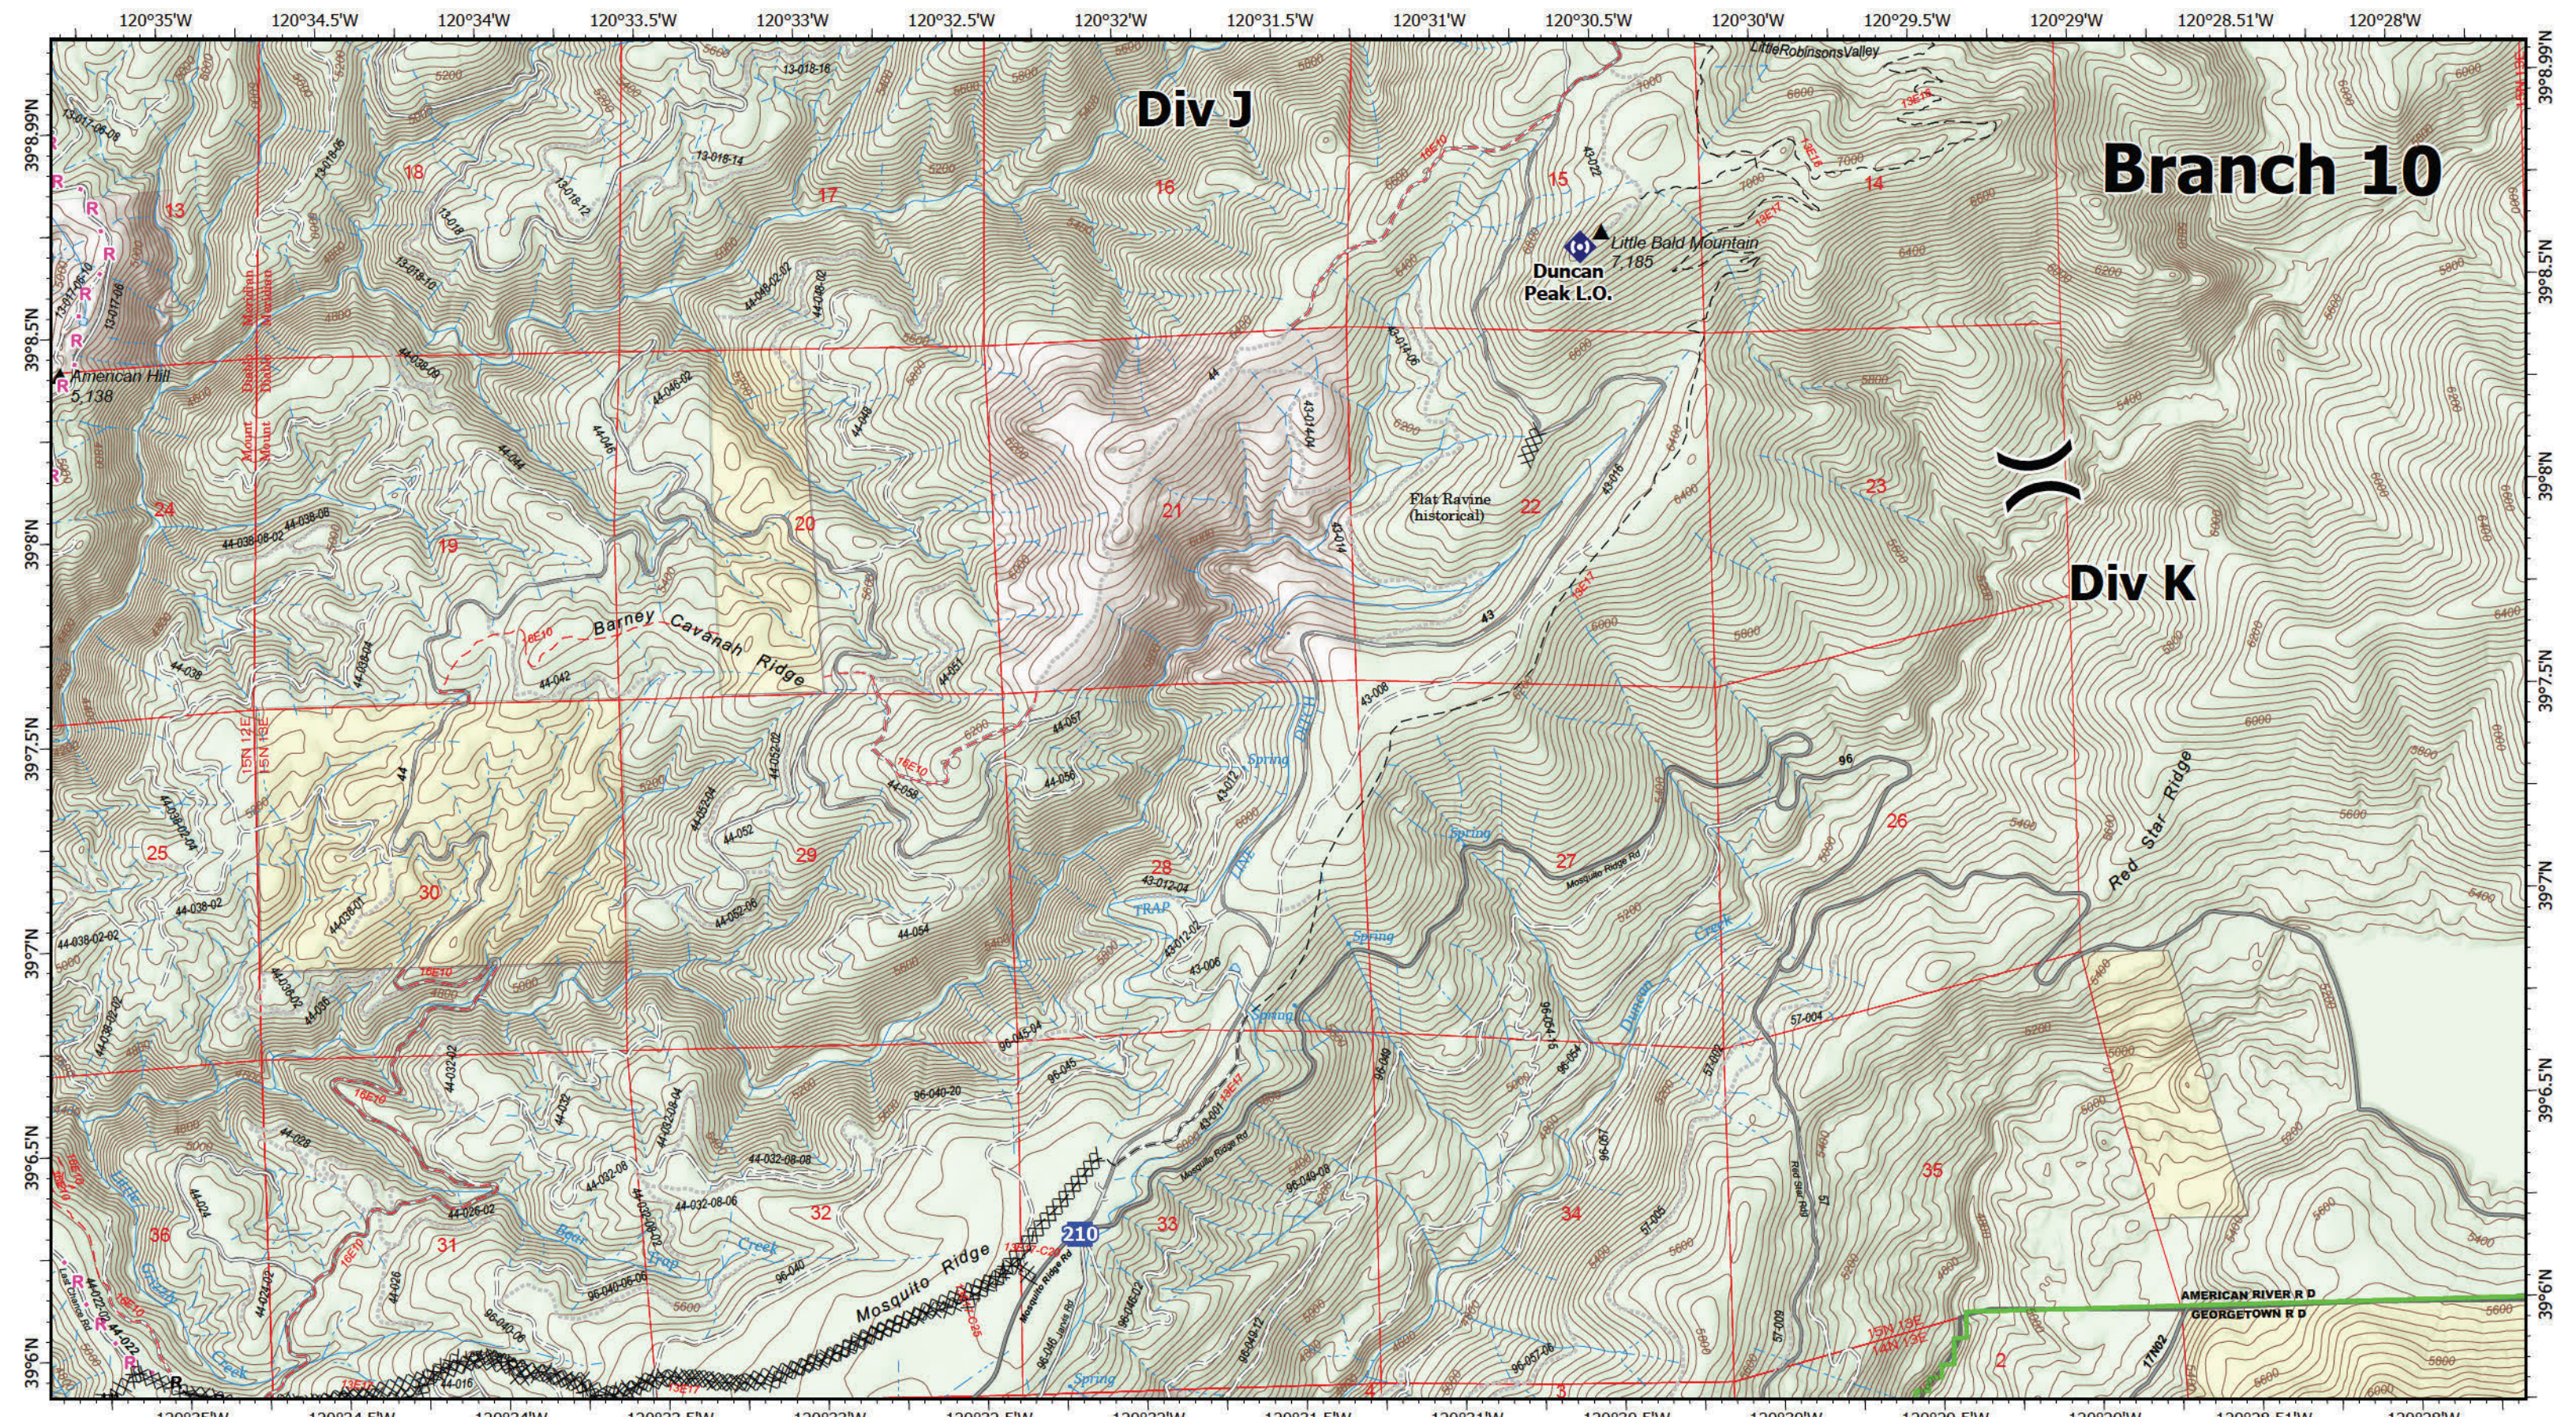

IAP Map
MOSQUITO
9/21/2022

IAP Map
MOSQUITO
CA-TNF-001371
9/21/2022

- Completed Dozer Line
- SPI Tahoe
- Completed Hand Line
- Repeater
- Drop Point
- Planned Road as Line
- Division Break

Page Name: C7

0 0.5 1 Miles

Prepared by:
CAIMT5 9/20/2022
21:04
North American 1983 Datum, LatLong Grid

IAP MAP
MOSQUITO
9/21/2022