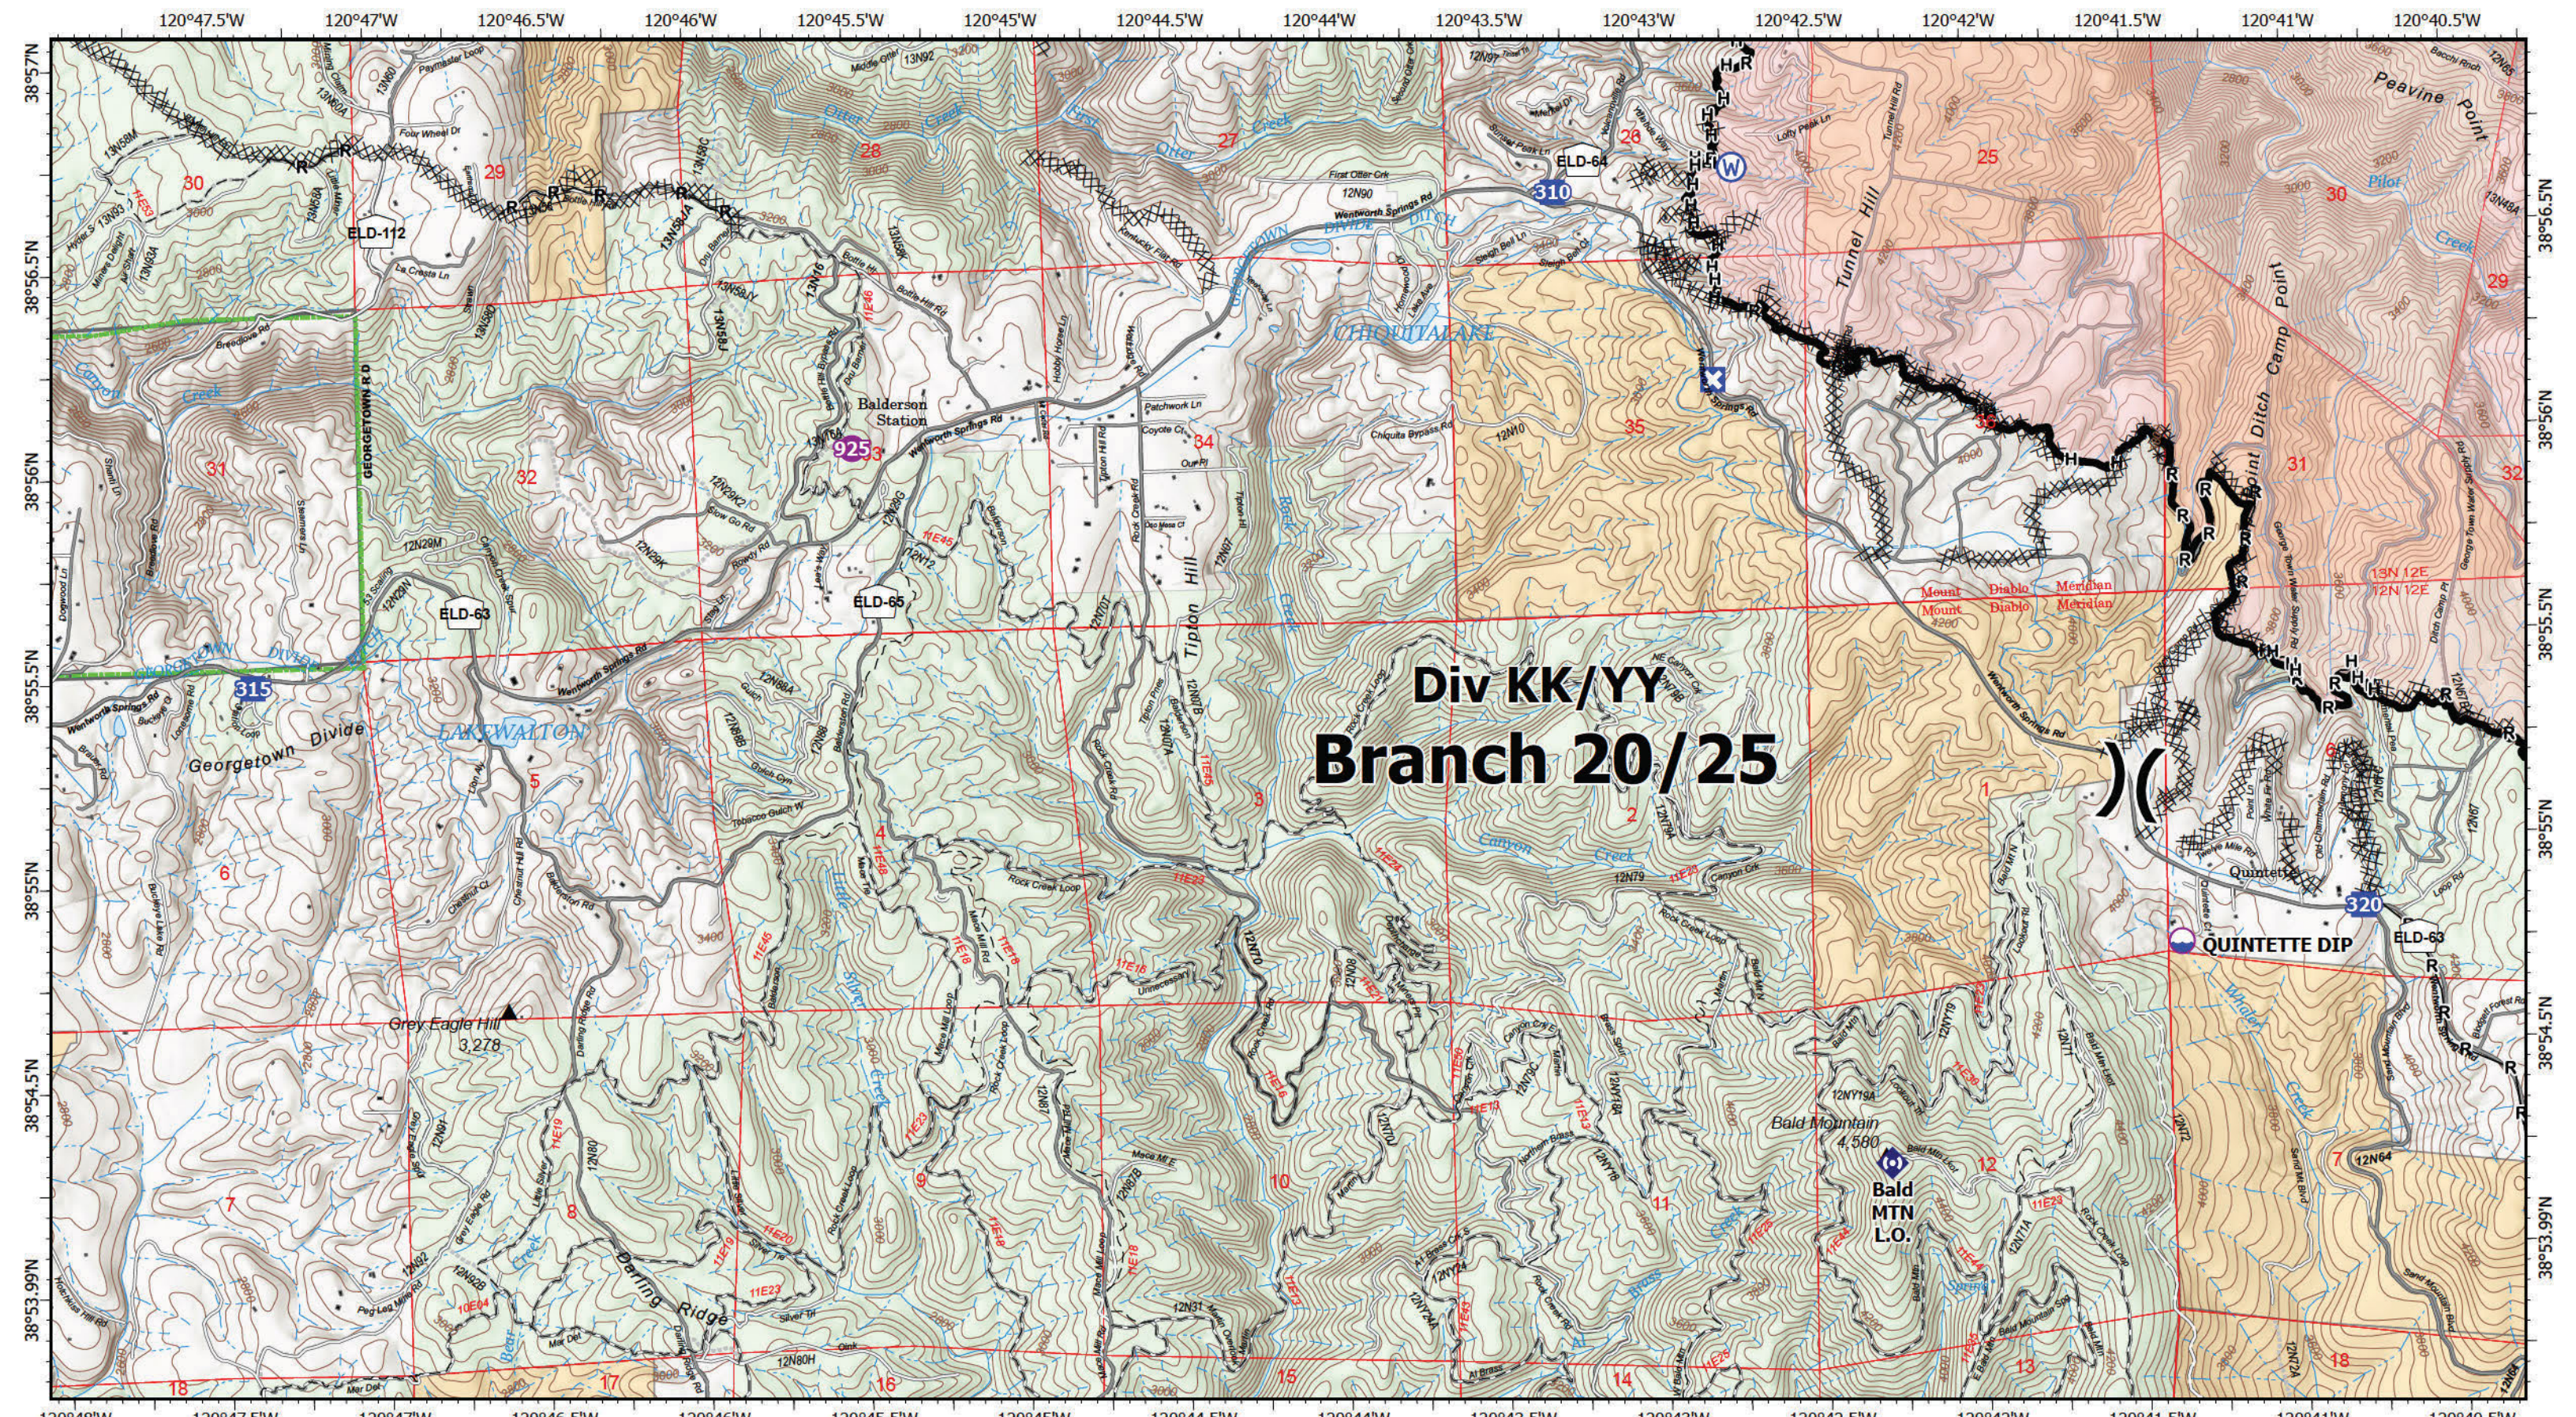

IAP MAP
MOSQUITO
9/21/2022

**Div R
Branch 15**

IAP Map
MOSQUITO
CA-TNF-001371
9/21/2022

- Wildfire Daily Fire Perimeter
- Contained
- Uncontained
- Completed Dozer Line
- Completed Hand Line
- Completed Road as Line
- Drop Point
- SPI Tahoe
- SPI Camino

Page Name: G6

0 0.5 1 Miles

Prepared by:
CAIMT5 9/20/2022
21:05
North American 1983 Datum, LatLong Grid

IAP MAP
MOSQUITO
9/21/2022

**Div R
Branch 15**

IAP Map
MOSQUITO
CA-TNF-001371
9/21/2022

- ▬ Wildfire Daily Fire Perimeter
- Contained
- Uncontained
- Completed Dozer Line
- Completed Hand Line
- Completed Road as Line
- Access or Improved Road
- Other
-) Division Break
- Drop Point
- SPI Tahoe
- SPI Camino

Page Name: G7

0 0.5 1 Miles

Prepared by:
CAIMT5 9/20/2022
21:06
North American 1983 Datum, LatLong Grid

IAP MAP
MOSQUITO
9/21/2022

Div KK/YY Branch 20/25

IAP Map
MOSQUITO
 CA-TNF-001371
 9/21/2022

- Wildfire Daily Fire Perimeter
- Contained
- Completed Dozer Line
- Completed Hand Line
- Completed Road as Line
- Dip Site
- Helispot
- X Division Break
- Drop Point
- X Closure
- ◆ Repeater
- W Water Source
- SPI Camino