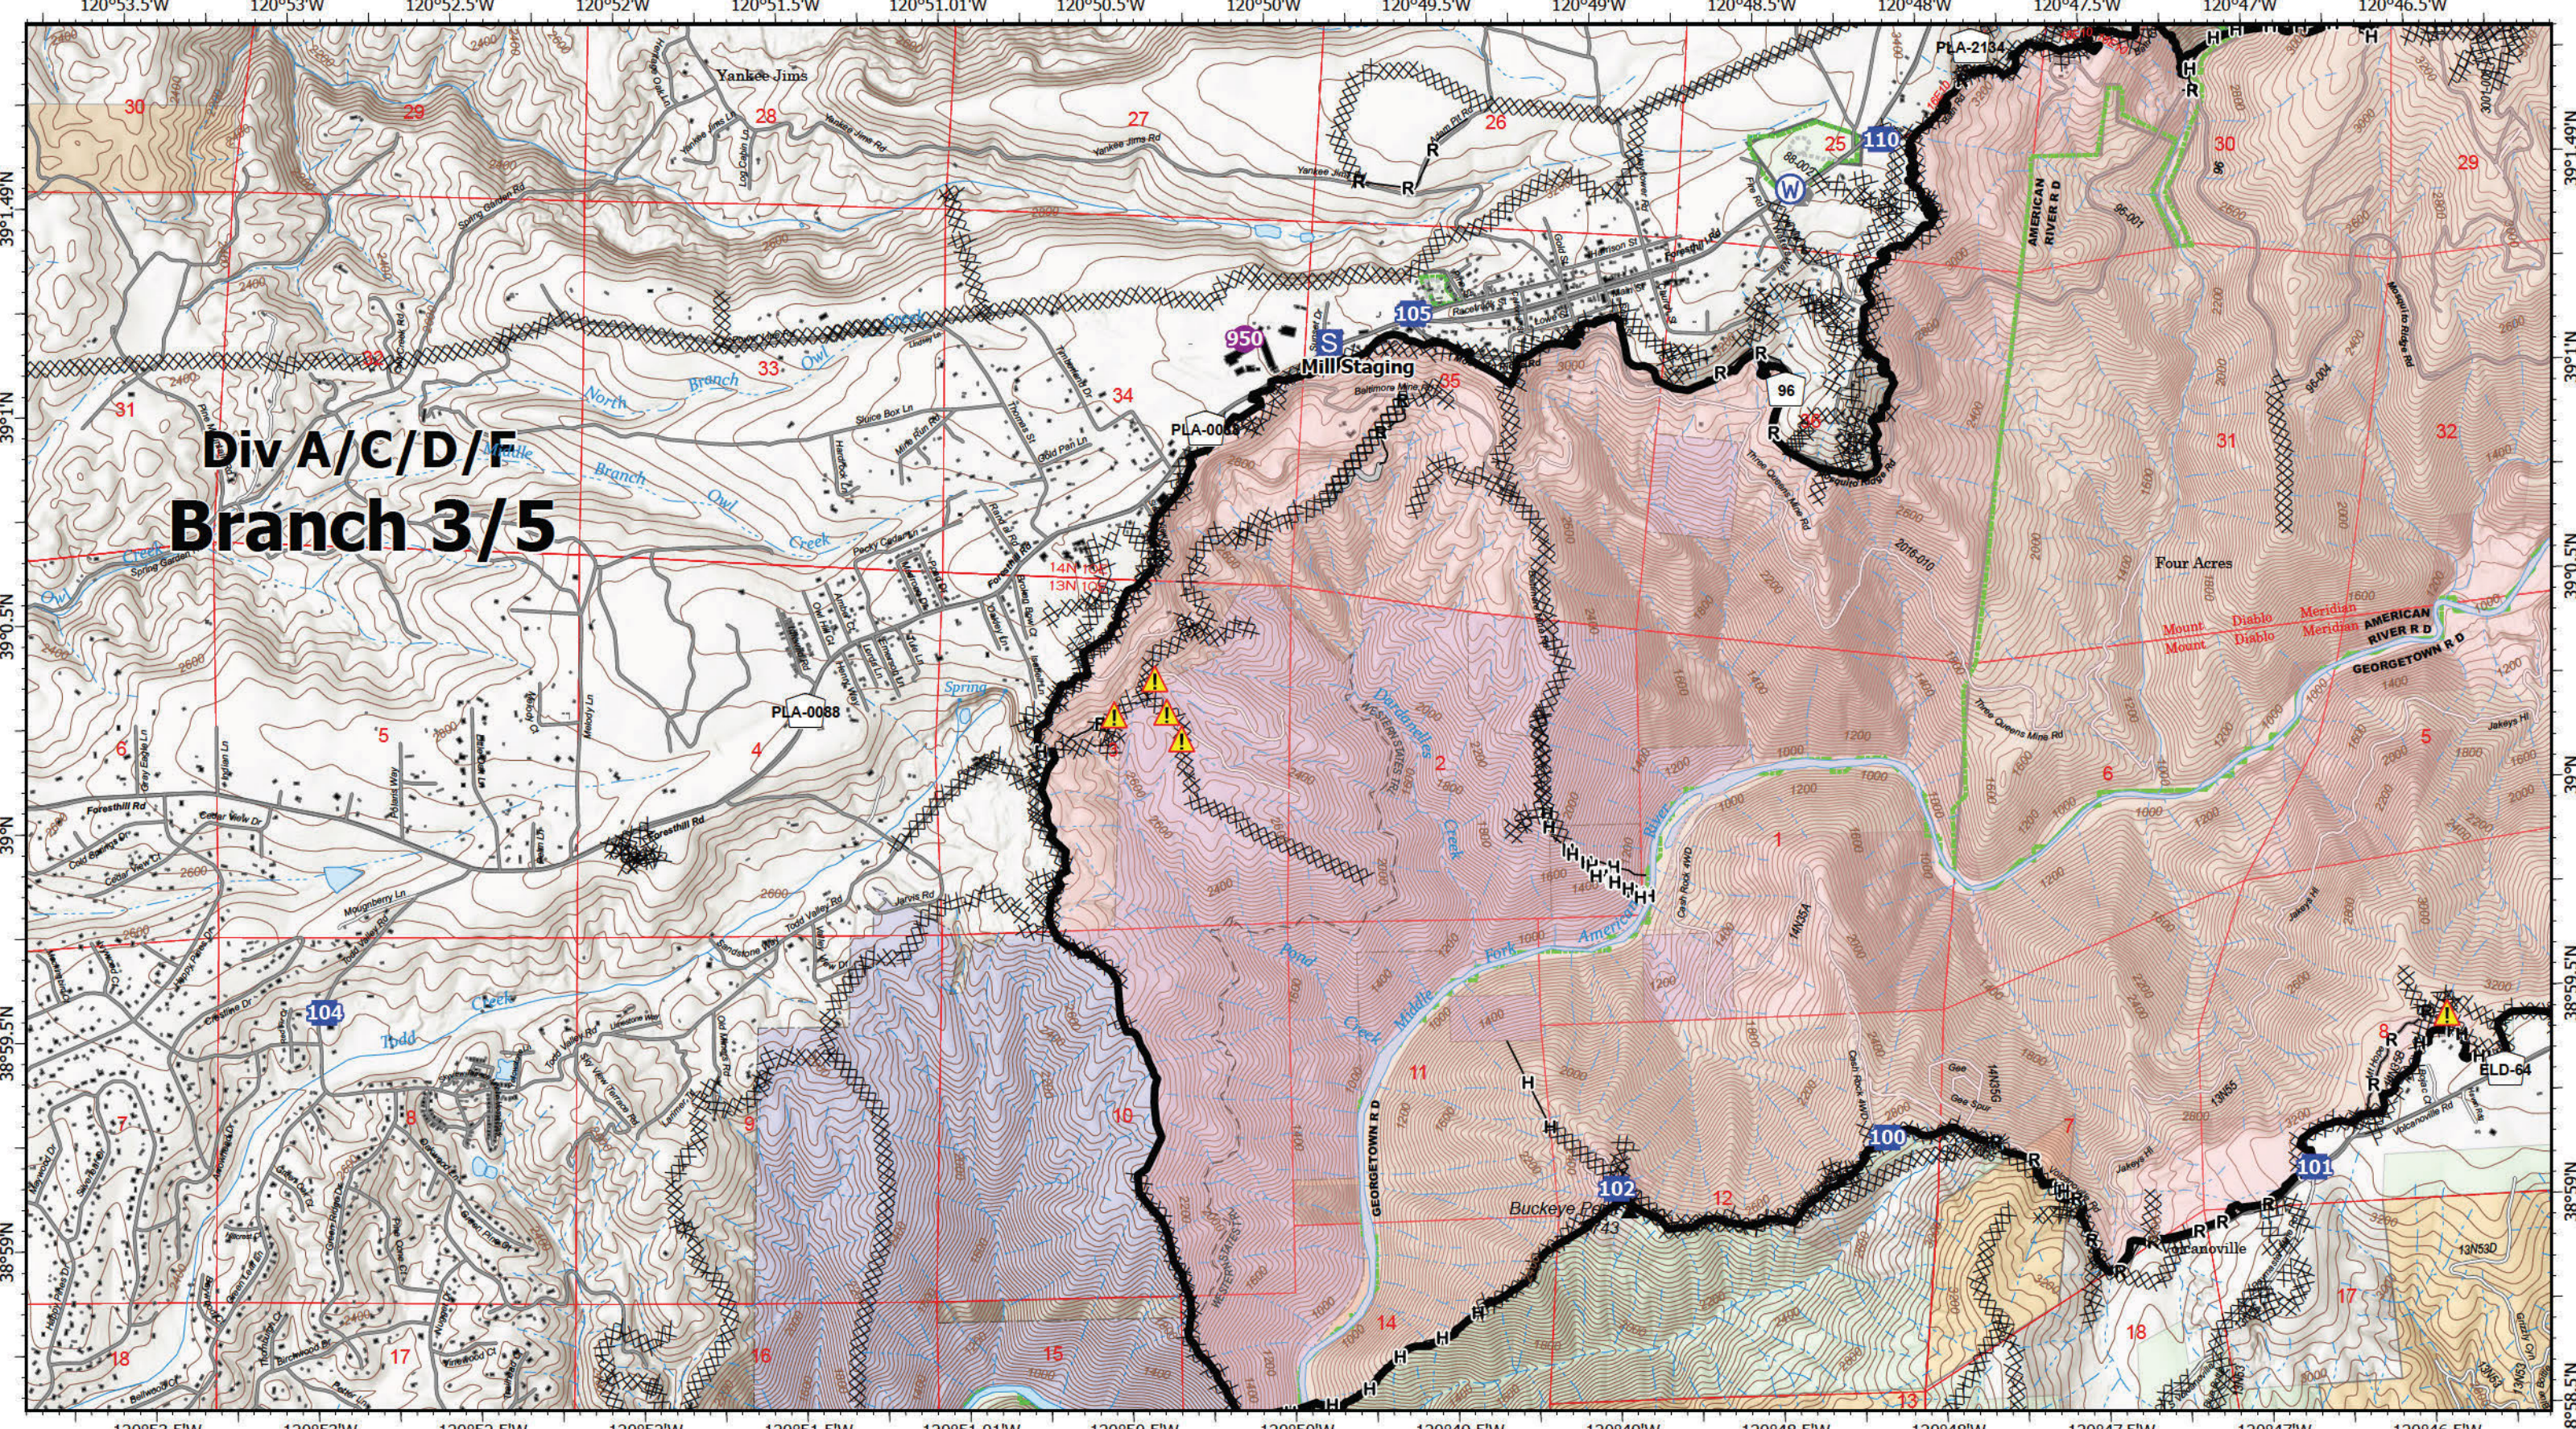

Div A/C/D/F
Branch 3/5

IAP Map
MOSQUITO
CA-TNF-001371
9/21/2022

- Wildfire Daily Fire Perimeter
- Contained
- Completed Dozer Line
- Completed Hand Line
- Completed Road as Line
- Access or Improved Road
- Helispot
- Drop Point
- Staging Area
- Fire Station
- Hazard
- Water Source
- SPI Camino

Page Name: F4

0 0.5 1 Miles

Prepared by:
CAIMT5 9/20/2022
21:05
North American 1983 Datum, LatLong Grid

IAP MAP
MOSQUITO
9/21/2022