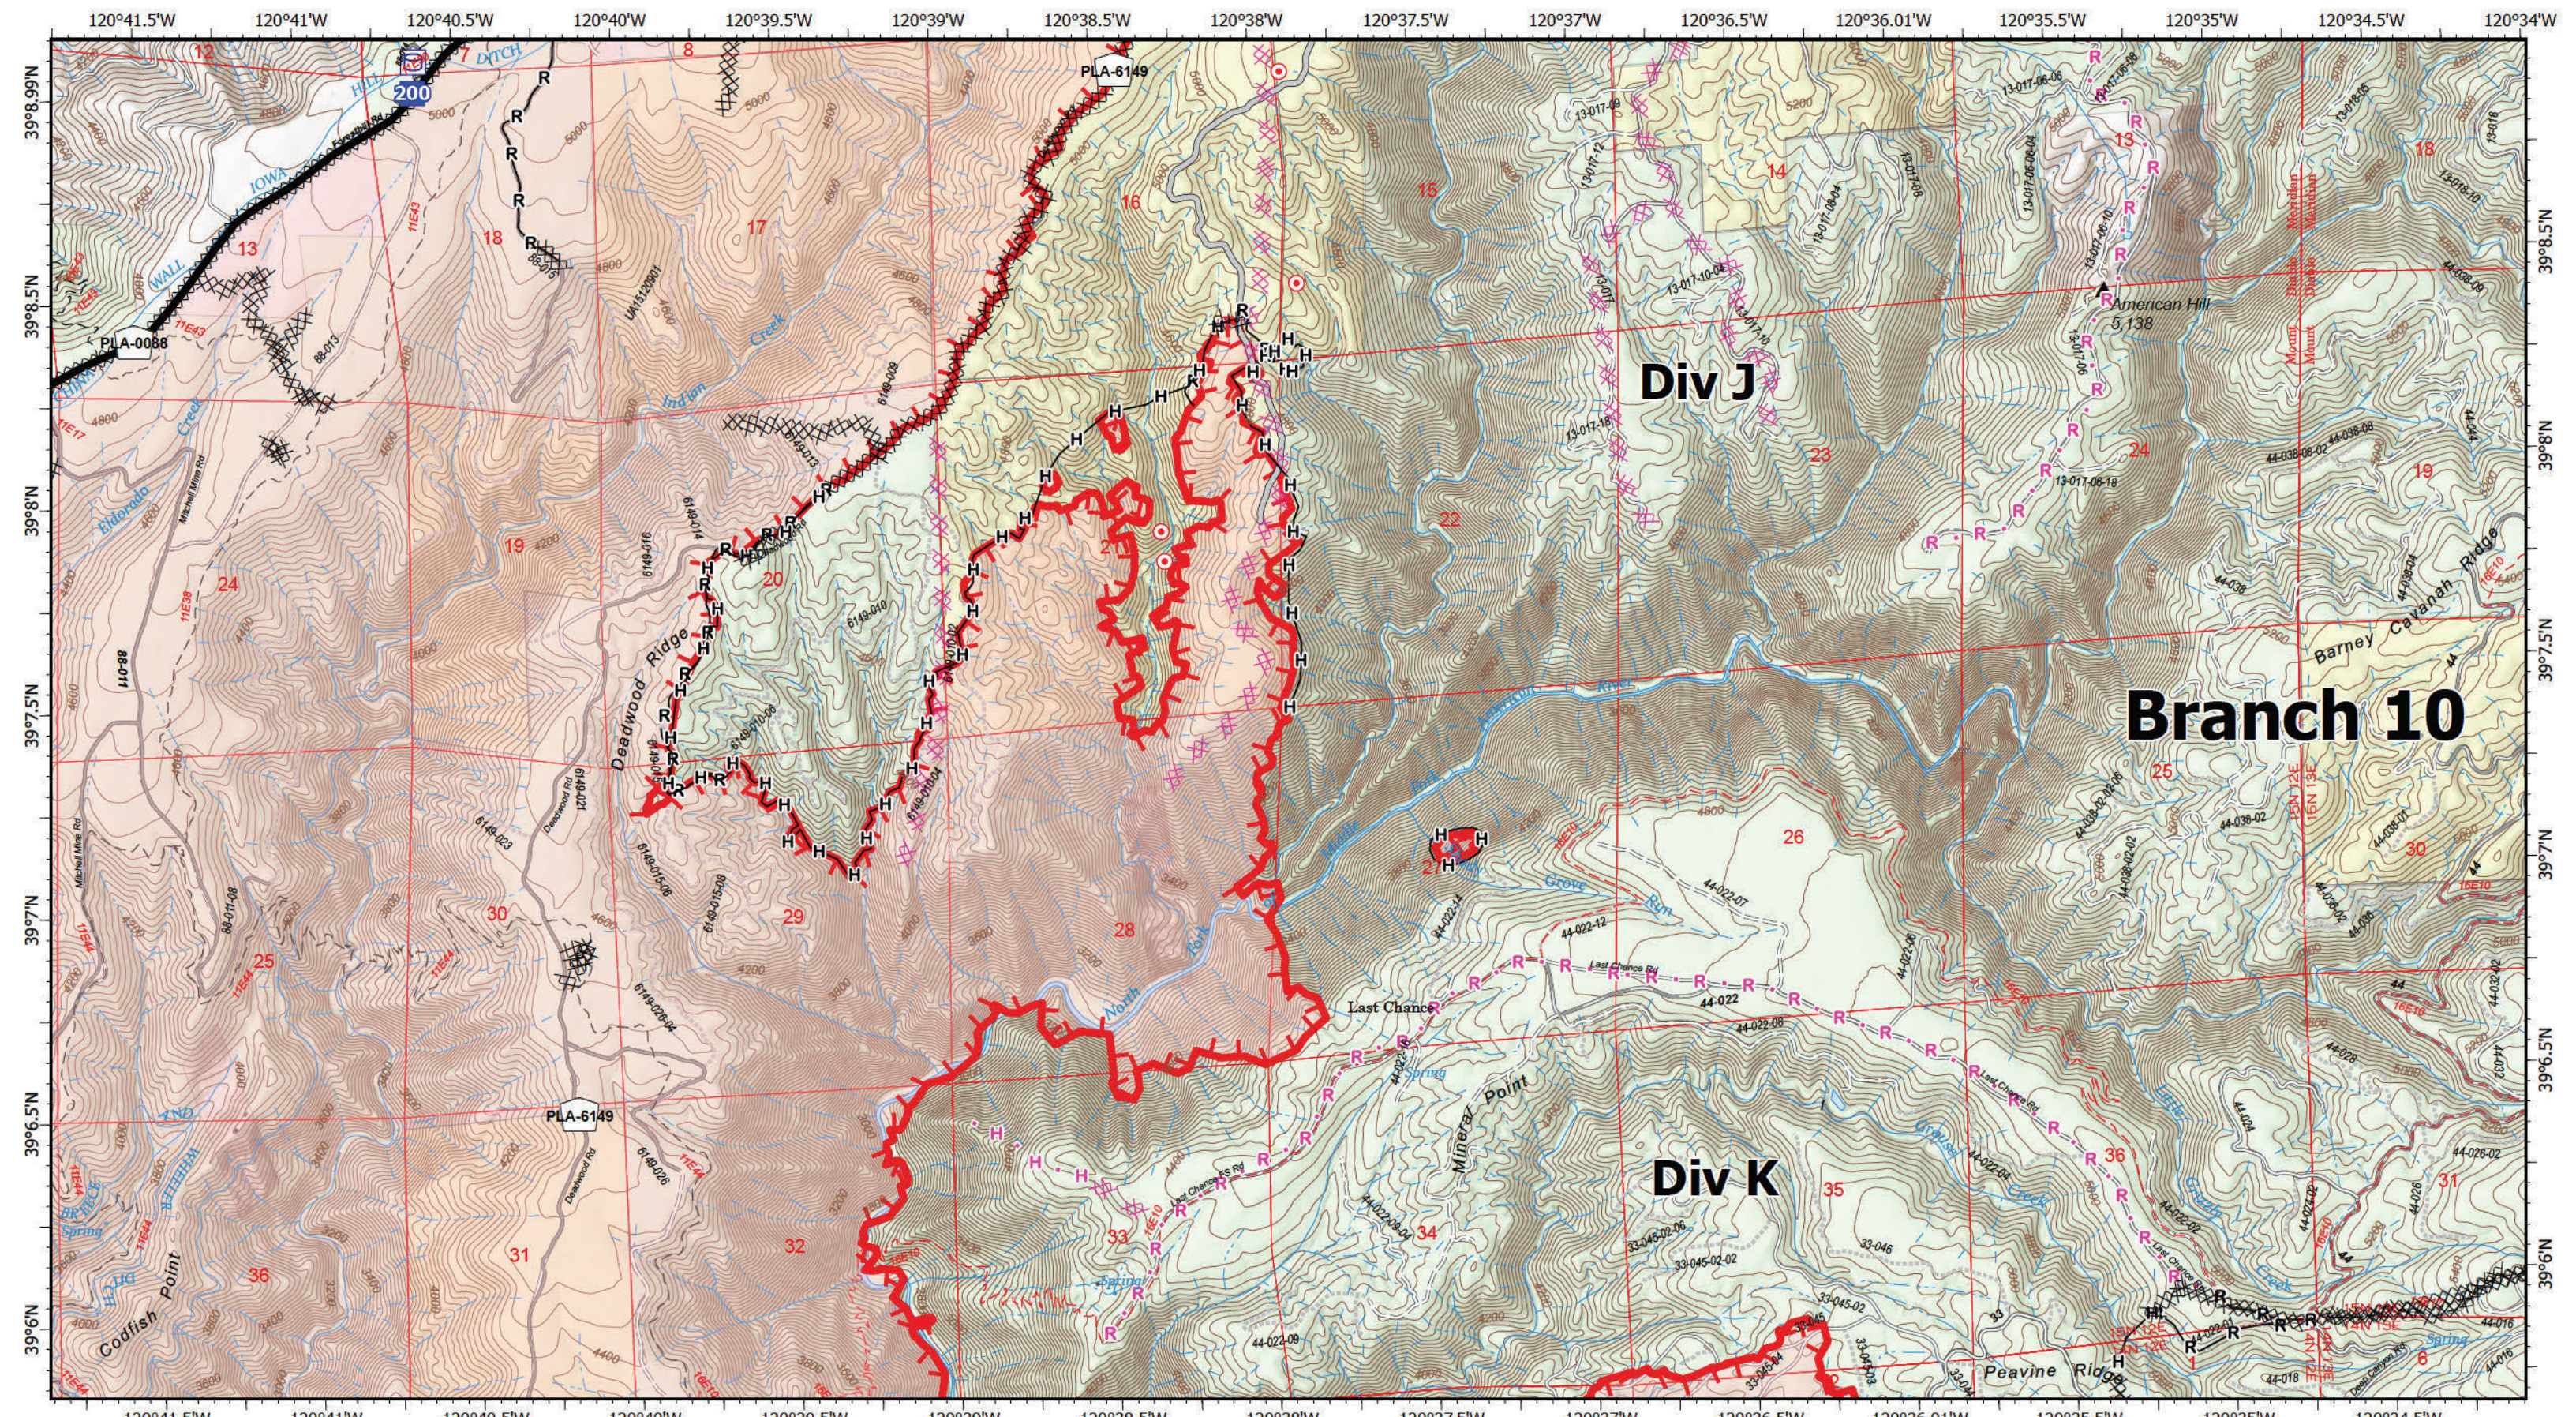

- Completed Dozer Line
- Drop Point
- Water Source
- Completed Road as Line
- SPI Tahoe
- Planned Hand Line
- Repeater
- Planned Road as Line

Page Name: B7

Prepared by:
CAIMT5 9/20/2022
 21:03
 North American 1983 Datum, LatLong Grid

IAP MAP
MOSQUITO
 9/21/2022

Div H Branch 10

IAP Map
MOSQUITO
 CA-TNF-001371
 9/21/2022

- Wildfire Daily Fire Perimeter
- Contained
- Completed Dozer Line
- Completed Road as Line
- R Planned Road as Line
- Dip Site
- Helispot
- Drop Point
- S Staging Area
- SPI Tahoe

Page Name: C5

0 0.5 1 Miles

Prepared by:
 CAIMT5 9/20/2022
 21:04
 North American 1983 Datum, LatLong Grid

IAP MAP
MOSQUITO
9/21/2022

IAP Map
MOSQUITO
 CA-TNF-001371
 9/21/2022

- Wildfire Daily Fire Perimeter
- Contained
- Uncontained
- Completed Dozer Line
- Completed Hand Line
- Completed Road as Line
- Planned Dozer Line
- Planned Hand Line
- Planned Road as Line
- Access or Improved Road
- Drop Point
- Hot Spot - Spot Fire
- SPI Tahoe