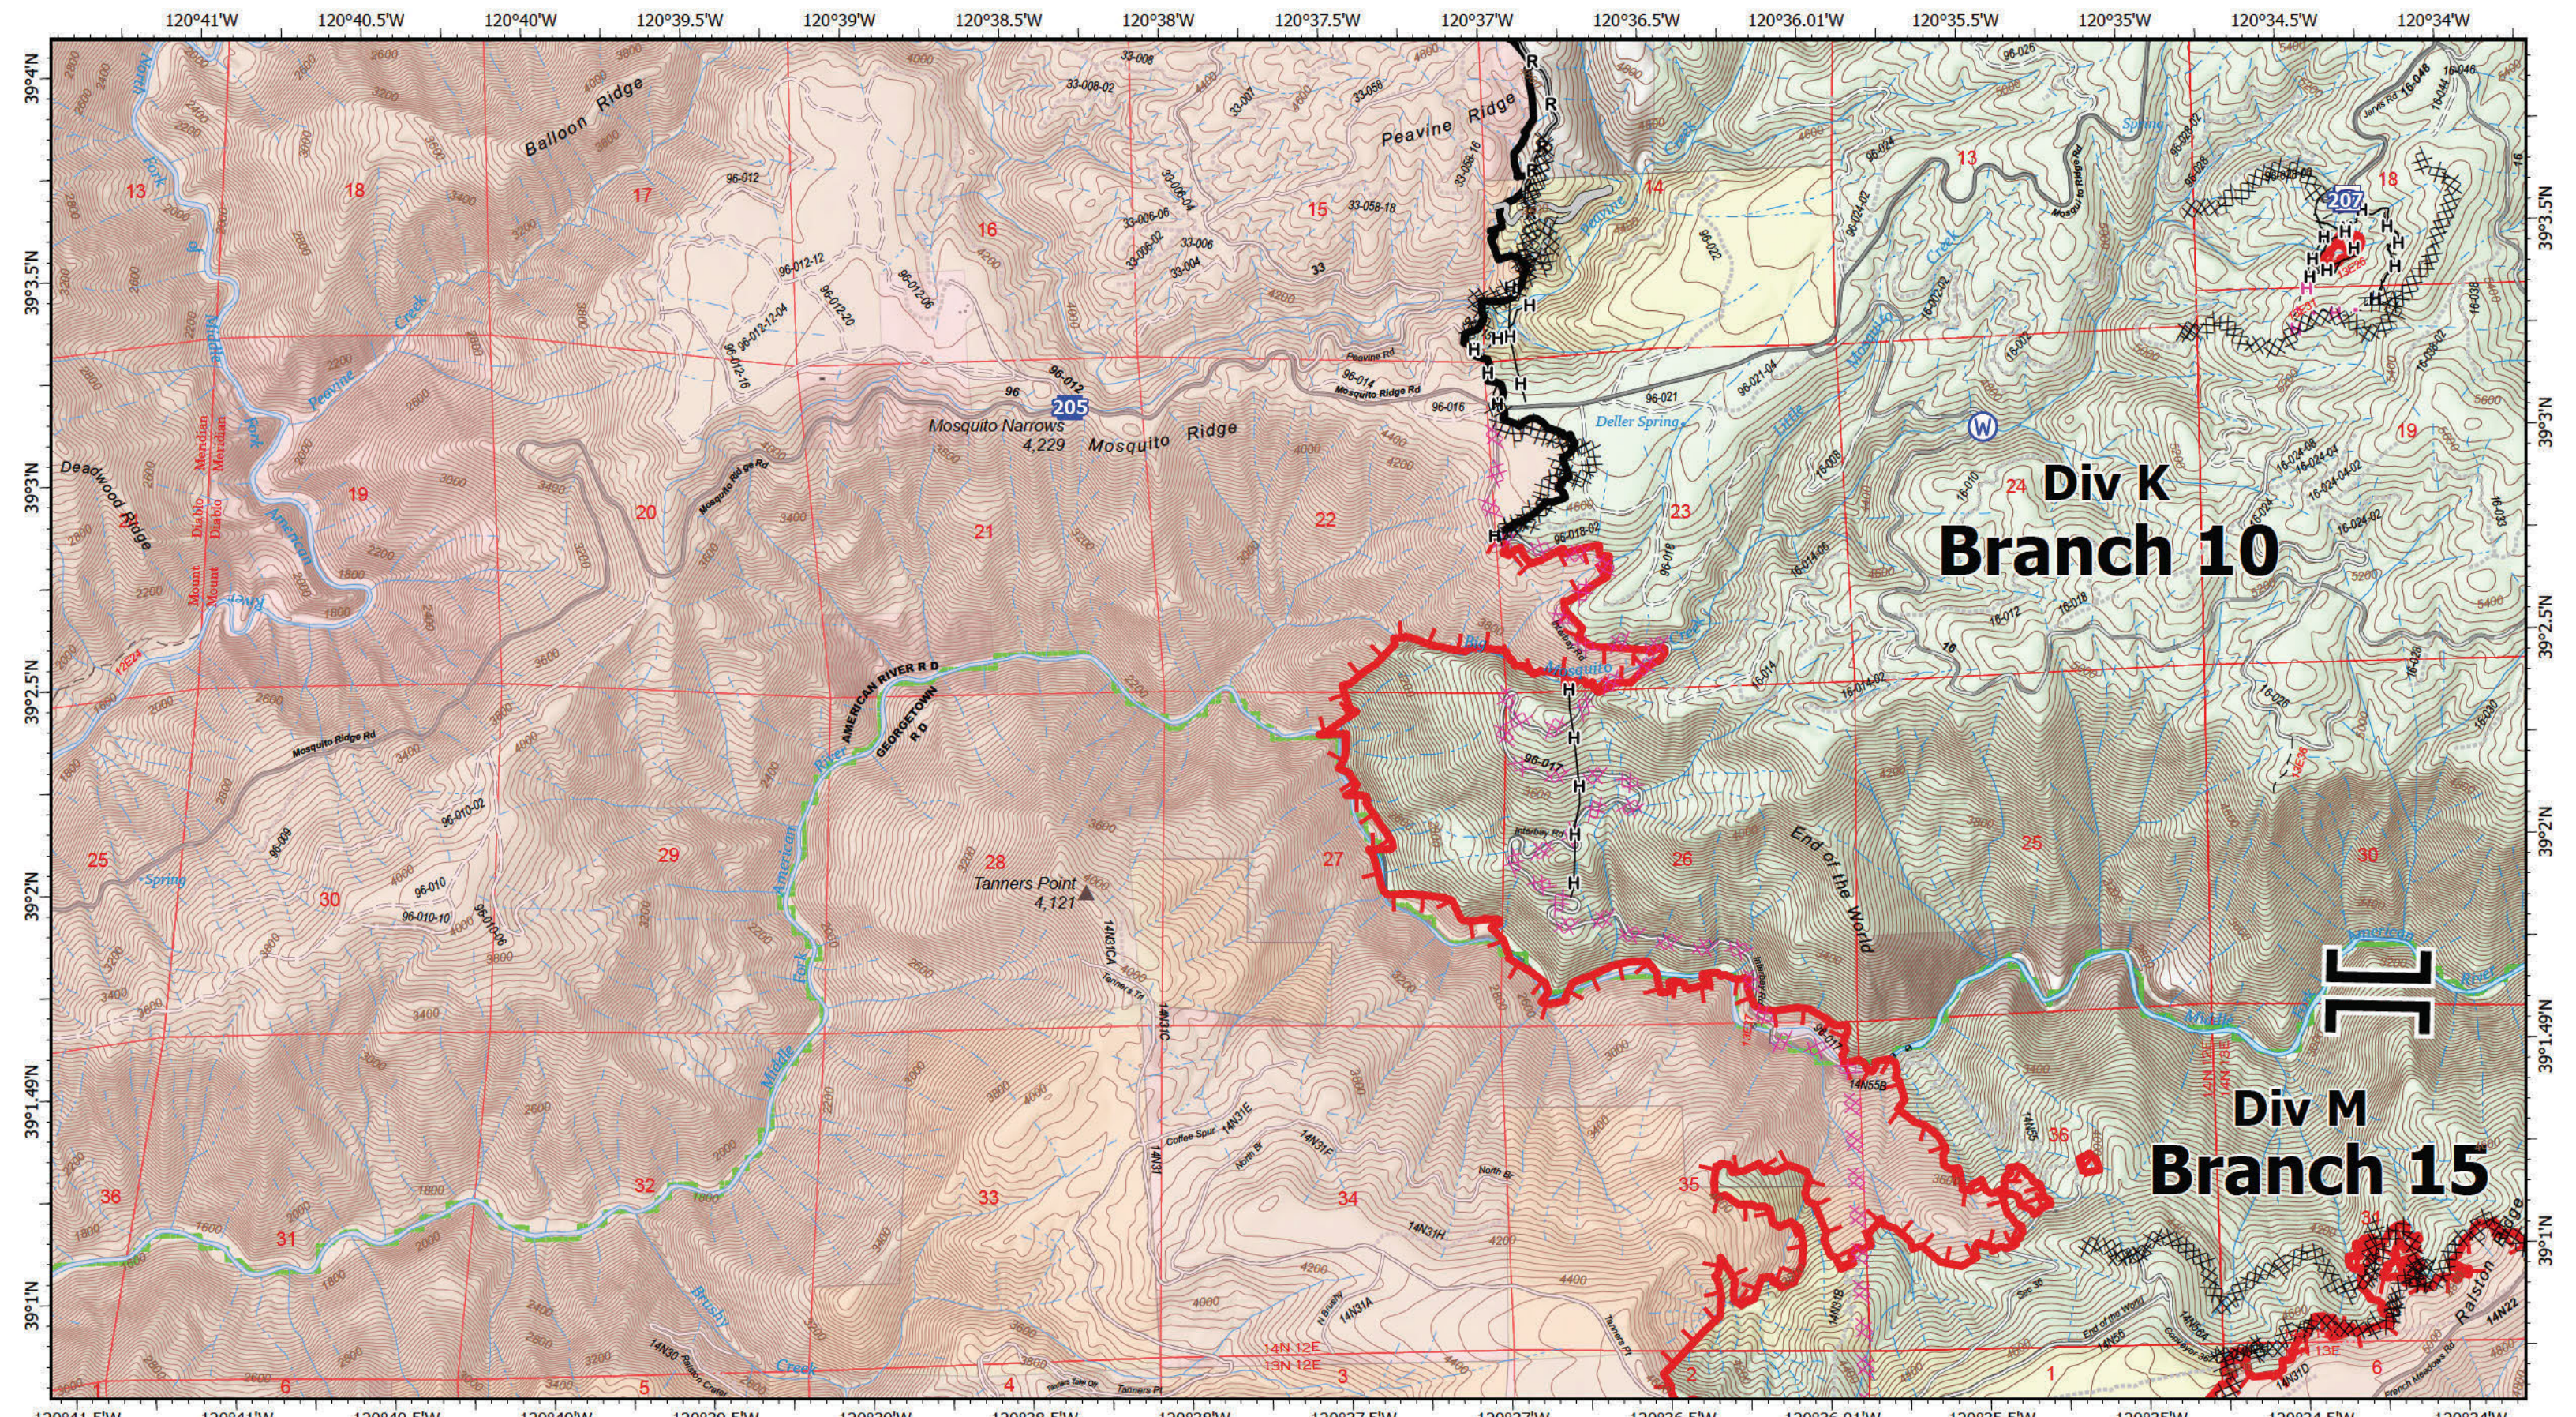

**Div K
Branch 10**

**Div M
Branch 15**

IAP Map
MOSQUITO
CA-TNF-001371
9/21/2022

- Wildfire Daily Fire Perimeter
- Contained
- Uncontained
- Completed Dozer Line
- Completed Hand Line
- Completed Road as Line
- Planned Dozer Line
- Planned Hand Line
- R Planned Road as Line
- Access or Improved Road
- Branch Break
- H Drop Point
- Water Source
- SPI Tahoe

Page Name: E6

0 0.5 1 Miles

Prepared by:
CAIMT5 9/20/2022
21:04
North American 1983 Datum, LatLong Grid

IAP MAP
MOSQUITO
9/21/2022