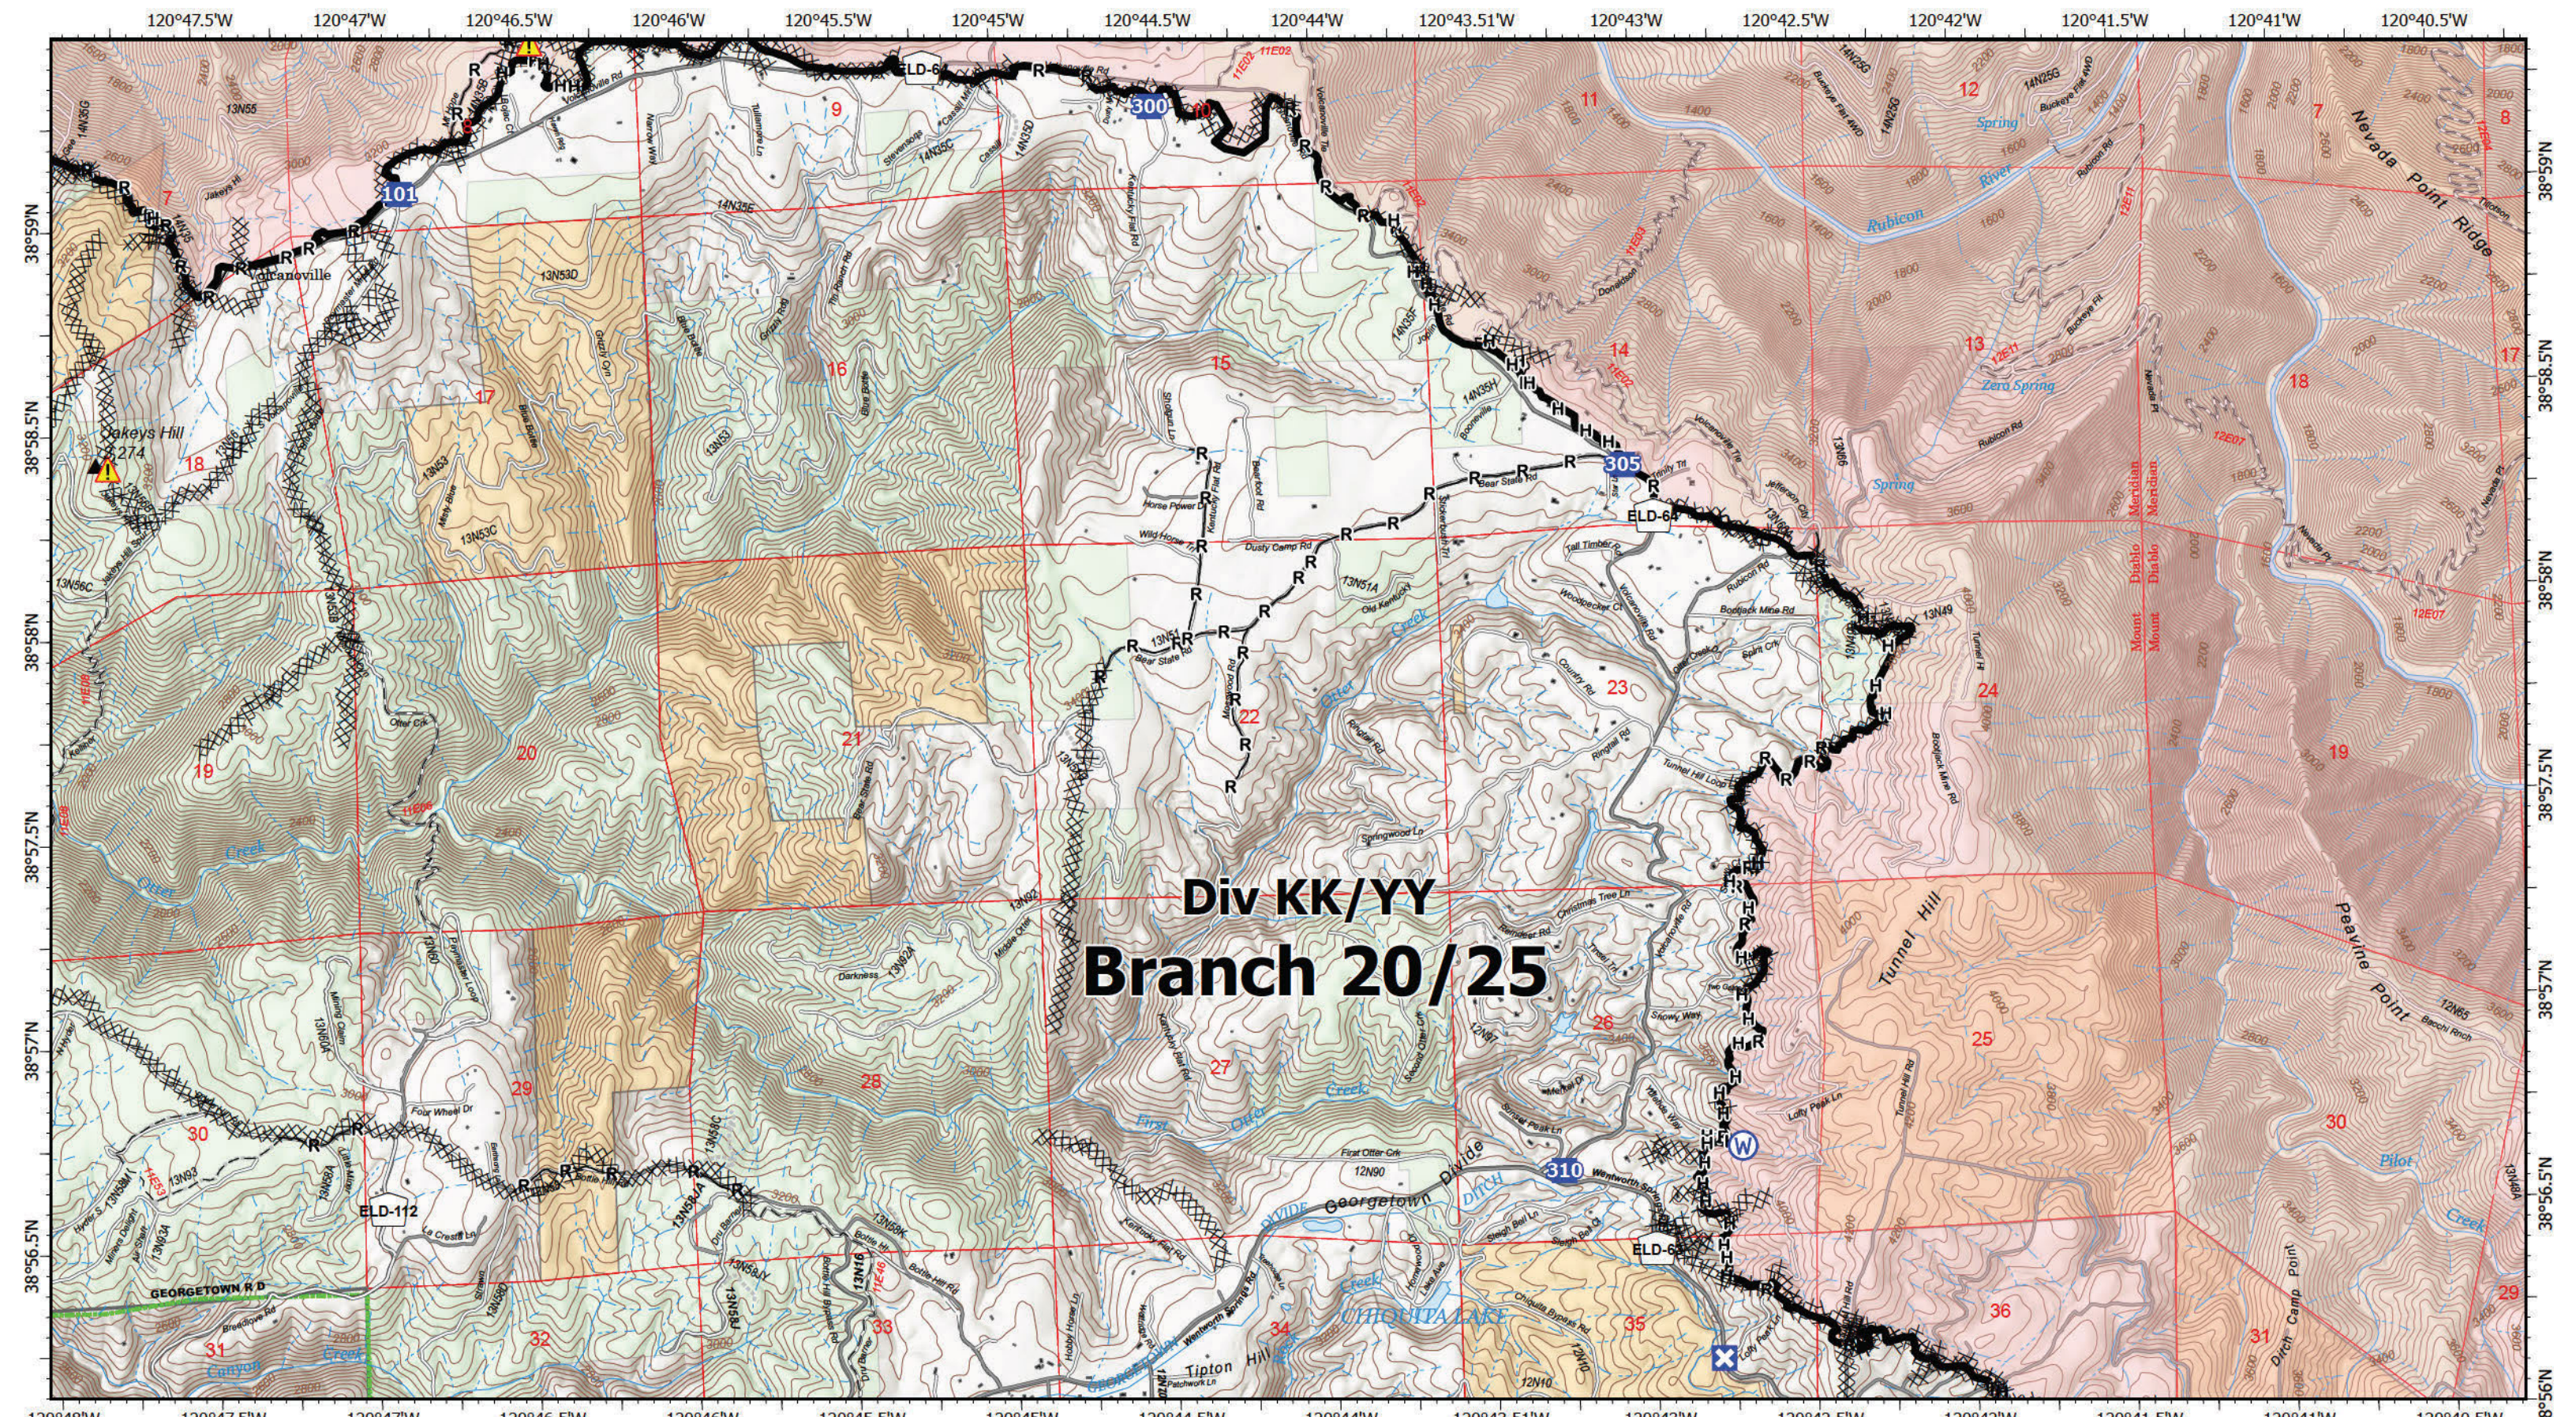

Div KK/YY Branch 20/25

IAP Map
MOSQUITO
CA-TNF-001371
9/21/2022

- Wildfire Daily Fire Perimeter
- Contained
- Completed Dozer Line
- Completed Hand Line

- Completed Road as Line
- Helispot
- Drop Point
- X Closure

- ▲ Hazard
- ⊙ Water Source
- SPI Tahoe
- SPI Camino

Page Name: G5

0 0.5 1 Miles

Prepared by:
CAIMT5 9/20/2022
21:05
North American 1983 Datum, LatLong Grid

IAP MAP
MOSQUITO
9/21/2022