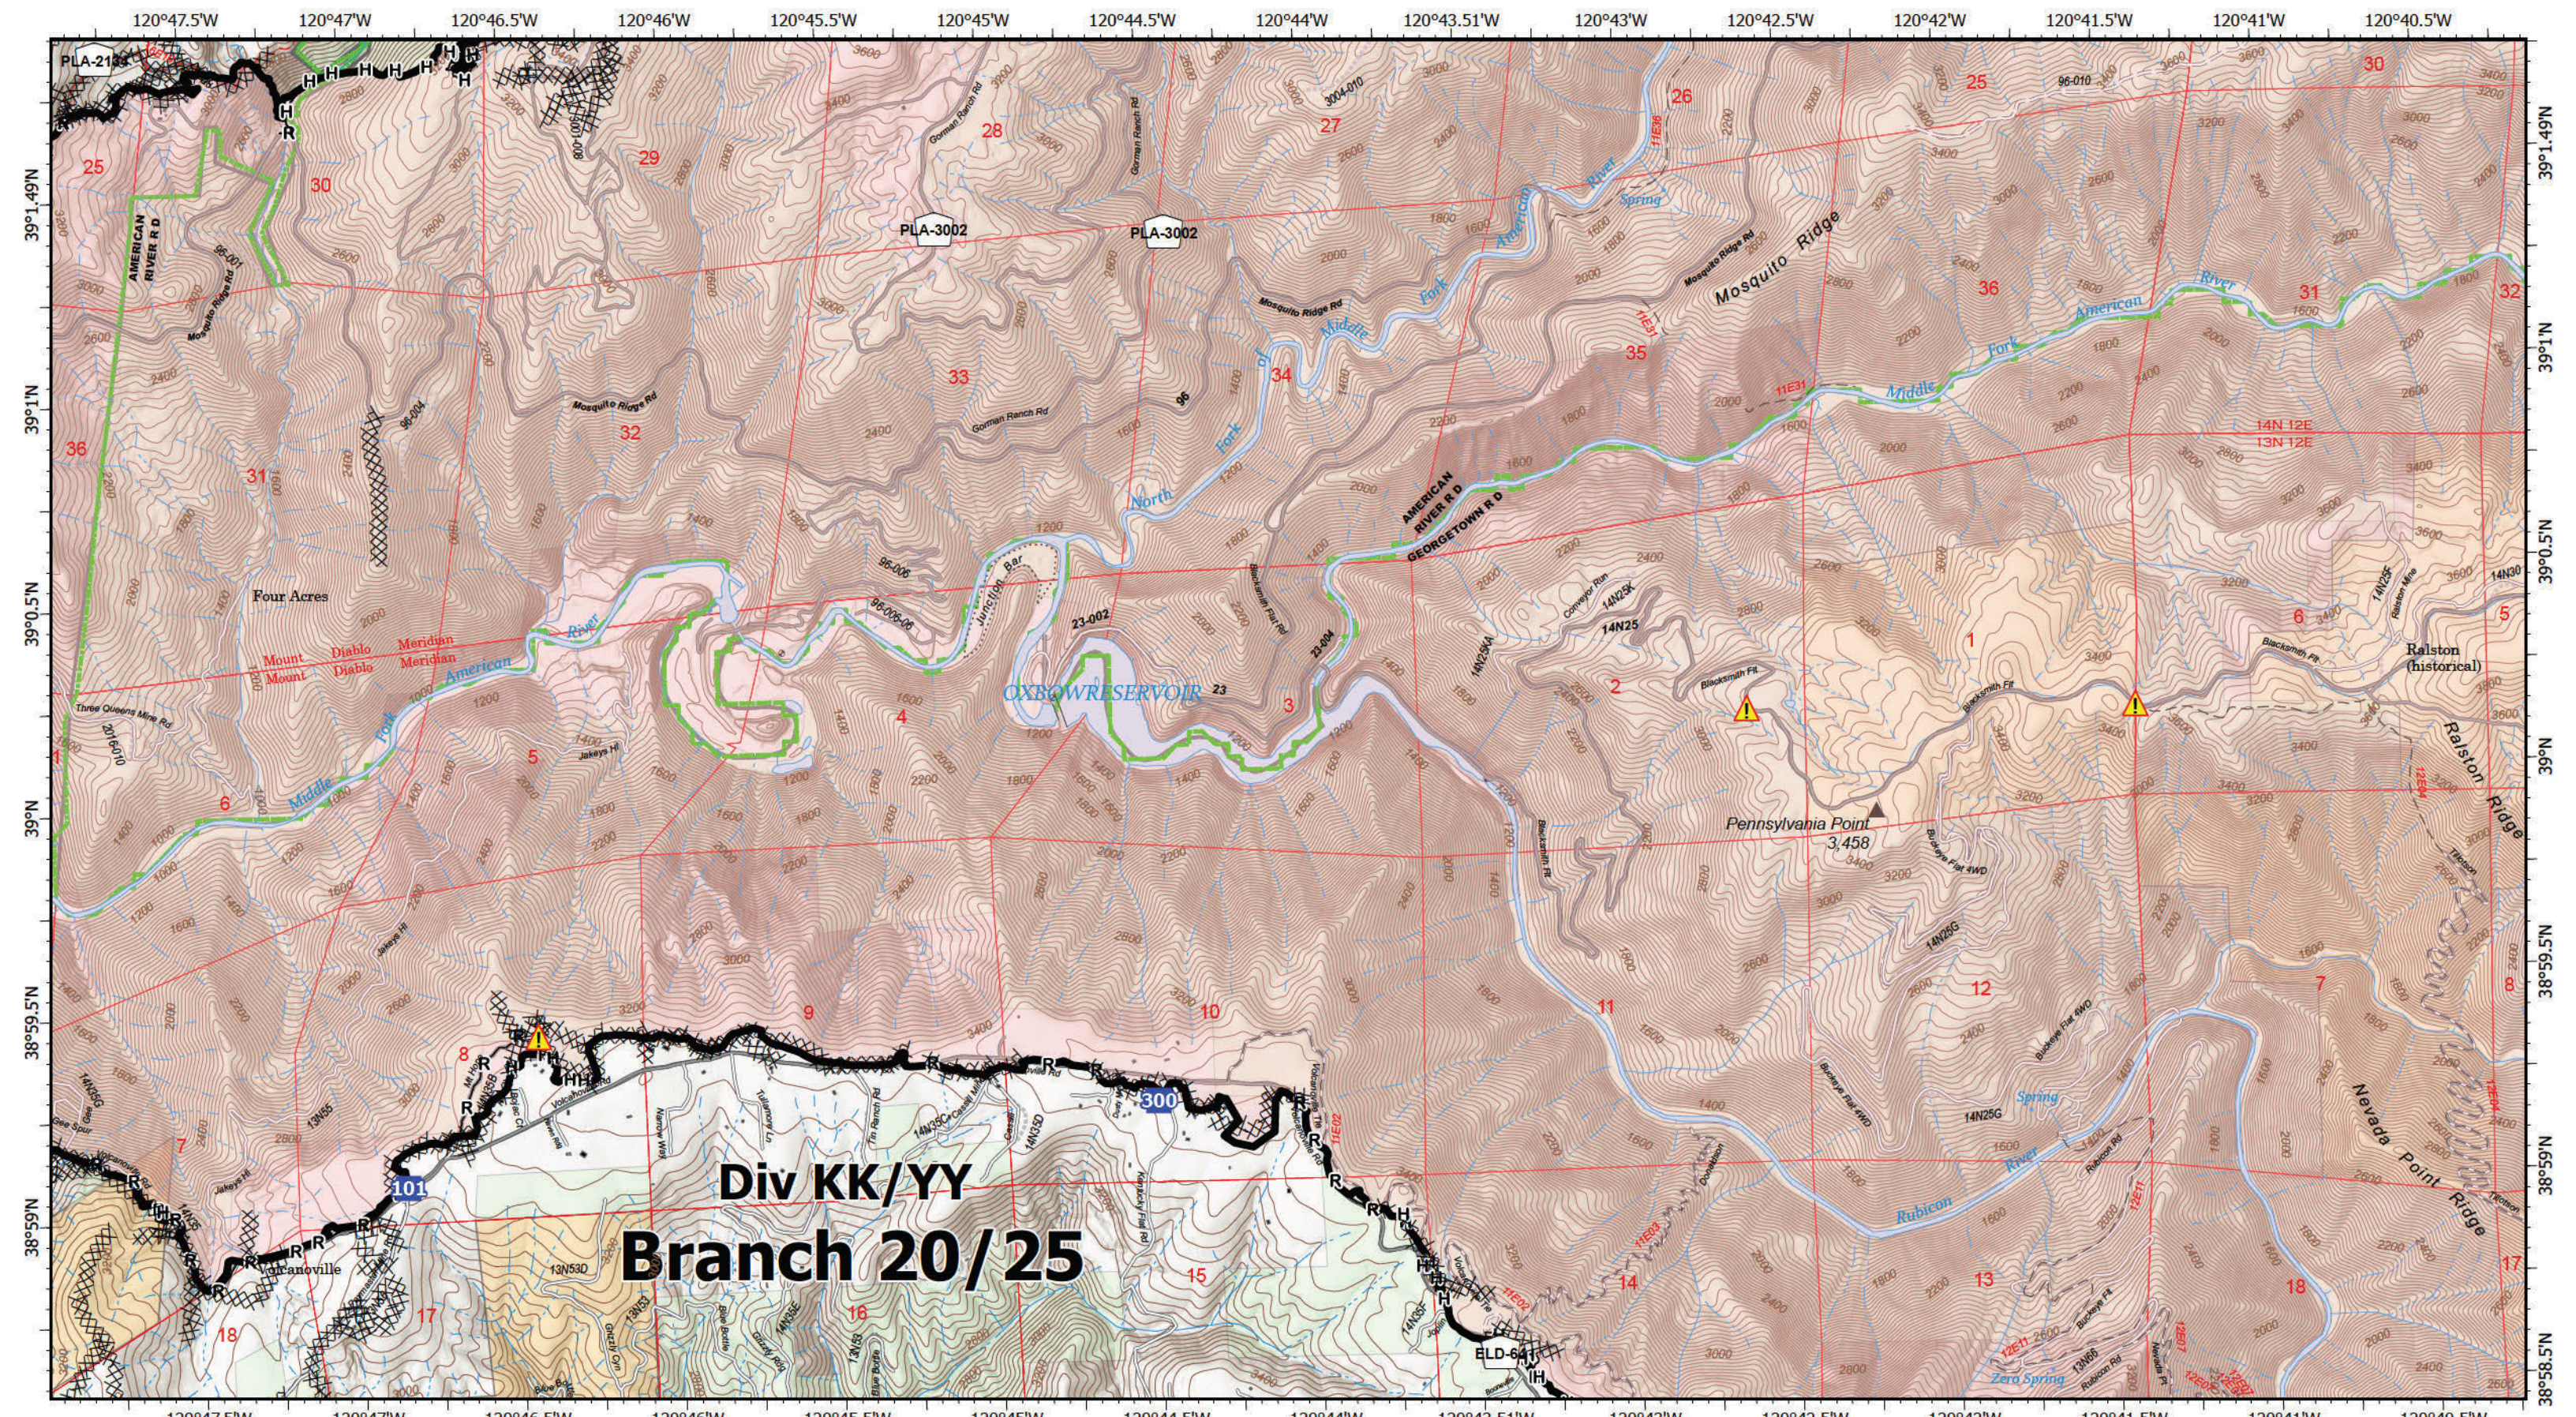

Page Name: E7

0 0.5 1 Miles

Prepared by:
CAIMT5 9/20/2022
21:05
North American 1983 Datum, LatLong Grid

**IAP MAP
MOSQUITO
9/21/2022**

Div A/C/D/F
Branch 3/5

IAP Map
MOSQUITO
CA-TNF-001371
9/21/2022

- Wildfire Daily Fire Perimeter
- Contained
- Completed Dozer Line
- Completed Hand Line
- Completed Road as Line
- Access or Improved Road
- Helispot
- Drop Point
- Staging Area
- Fire Station
- Hazard
- Water Source
- SPI Camino

Page Name: F4

0 0.5 1 Miles

Prepared by:
CAIMT5 9/20/2022
21:05
North American 1983 Datum, LatLong Grid

IAP MAP
MOSQUITO
9/21/2022

Div KK/YY
Branch 20/25

IAP Map
MOSQUITO
 CA-TNF-001371
 9/21/2022

- Wildfire Daily Fire Perimeter
- Contained
- Completed Dozer Line
- Completed Hand Line
- Completed Road as Line
- Drop Point
- Hazard
- SPI Tahoe
- SPI Camino