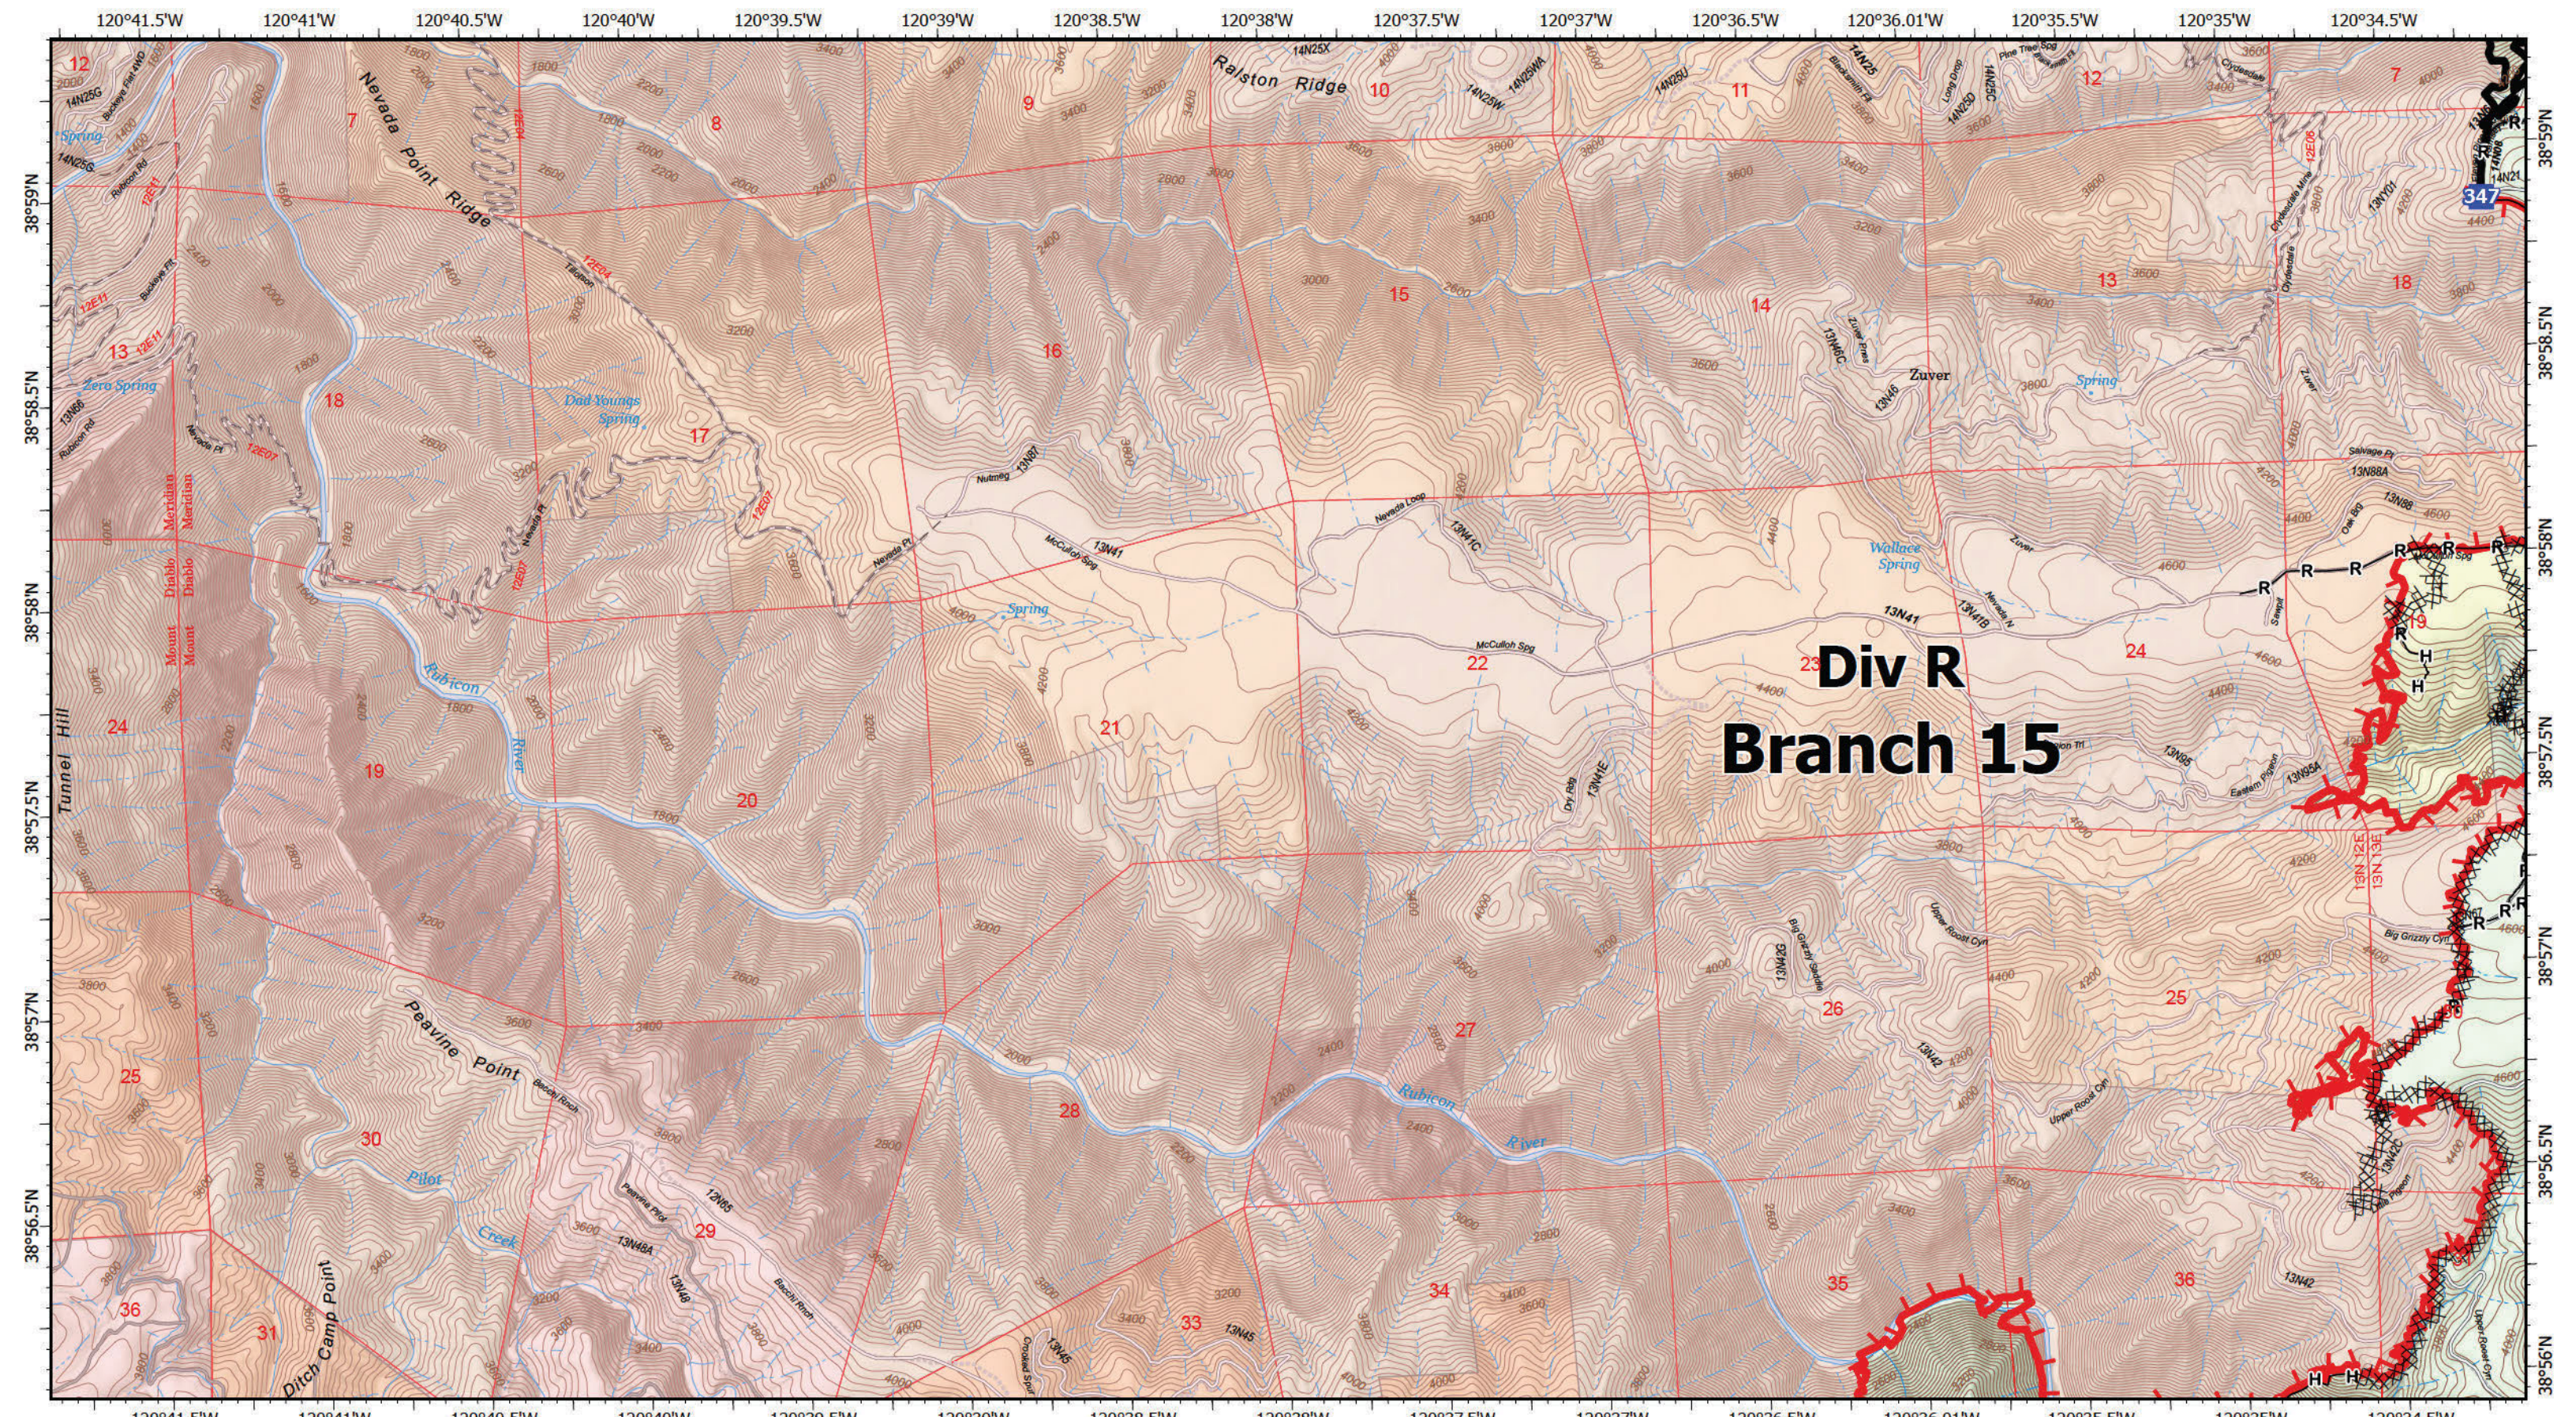

- Completed Road as Line
- Helispot
- Drop Point
- X Closure

- ▲ Hazard
- ⊙ Water Source
- SPI Tahoe
- SPI Camino

Page Name: G5

0 0.5 1 Miles

Prepared by:
 CAIMT5 9/20/2022
 21:05
 North American 1983 Datum, LatLong Grid

IAP MAP
MOSQUITO
9/21/2022

**Div R
Branch 15**

IAP Map
MOSQUITO
CA-TNF-001371
9/21/2022

- Wildfire Daily Fire Perimeter
- Contained
- Uncontained
- Completed Dozer Line
- Completed Hand Line
- Completed Road as Line
- Drop Point
- SPI Tahoe
- SPI Camino