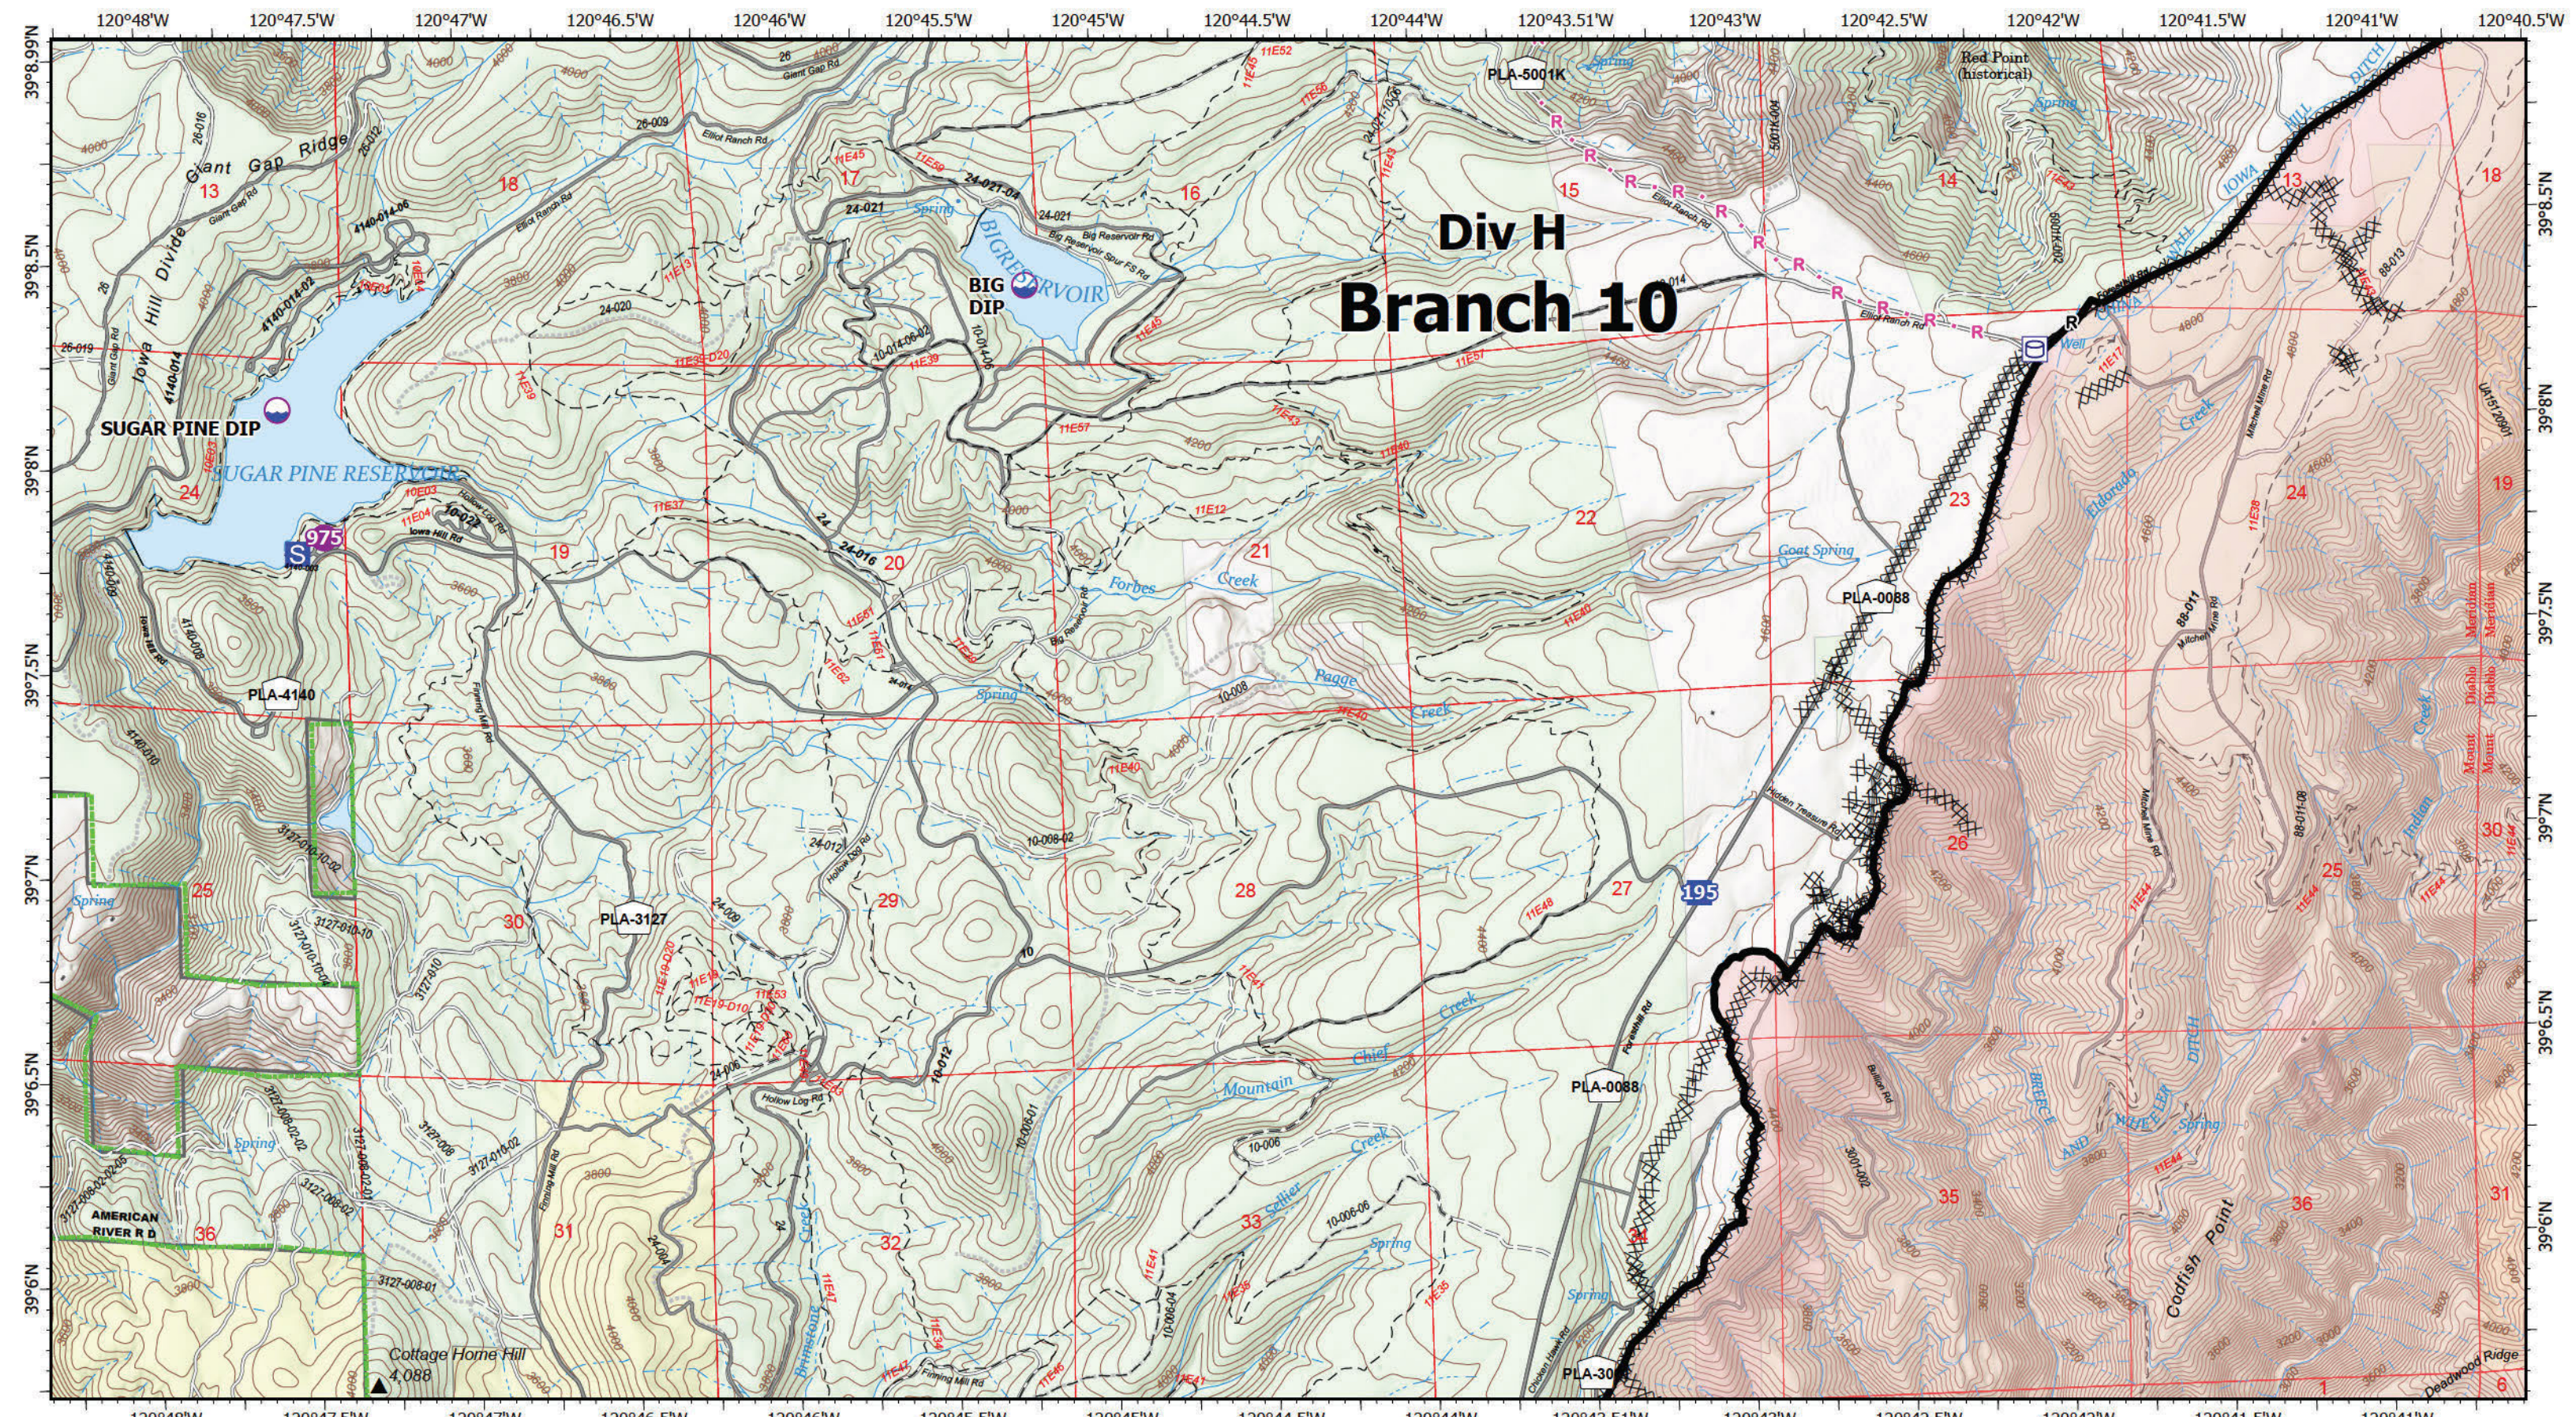

- Completed Dozer Line
- Drop Point
- Water Source
- Completed Road as Line
- SPI Tahoe
- Planned Hand Line
- Repeater
- Planned Road as Line

Page Name: B7

Prepared by:
CAIMT5 9/20/2022
 21:03
 North American 1983 Datum, LatLong Grid

IAP MAP
MOSQUITO
 9/21/2022

Div H Branch 10

IAP Map
MOSQUITO
 CA-TNF-001371
 9/21/2022

- Wildfire Daily Fire Perimeter
- Contained
- Completed Dozer Line
- Completed Road as Line
- R Planned Road as Line
- Dip Site
- Helispot
- Drop Point
- S Staging Area
- SPI Tahoe

Page Name: C5

0 0.5 1 Miles

Prepared by:
 CAIMT5 9/20/2022
 21:04
 North American 1983 Datum, LatLong Grid

IAP MAP
MOSQUITO
9/21/2022

IAP Map
MOSQUITO
 CA-TNF-001371
 9/21/2022

- Wildfire Daily Fire Perimeter
- Contained
- Uncontained
- Completed Dozer Line
- Completed Hand Line
- Completed Road as Line
- Planned Dozer Line
- Planned Hand Line
- Planned Road as Line
- Access or Improved Road
- Drop Point
- Hot Spot - Spot Fire
- SPI Tahoe