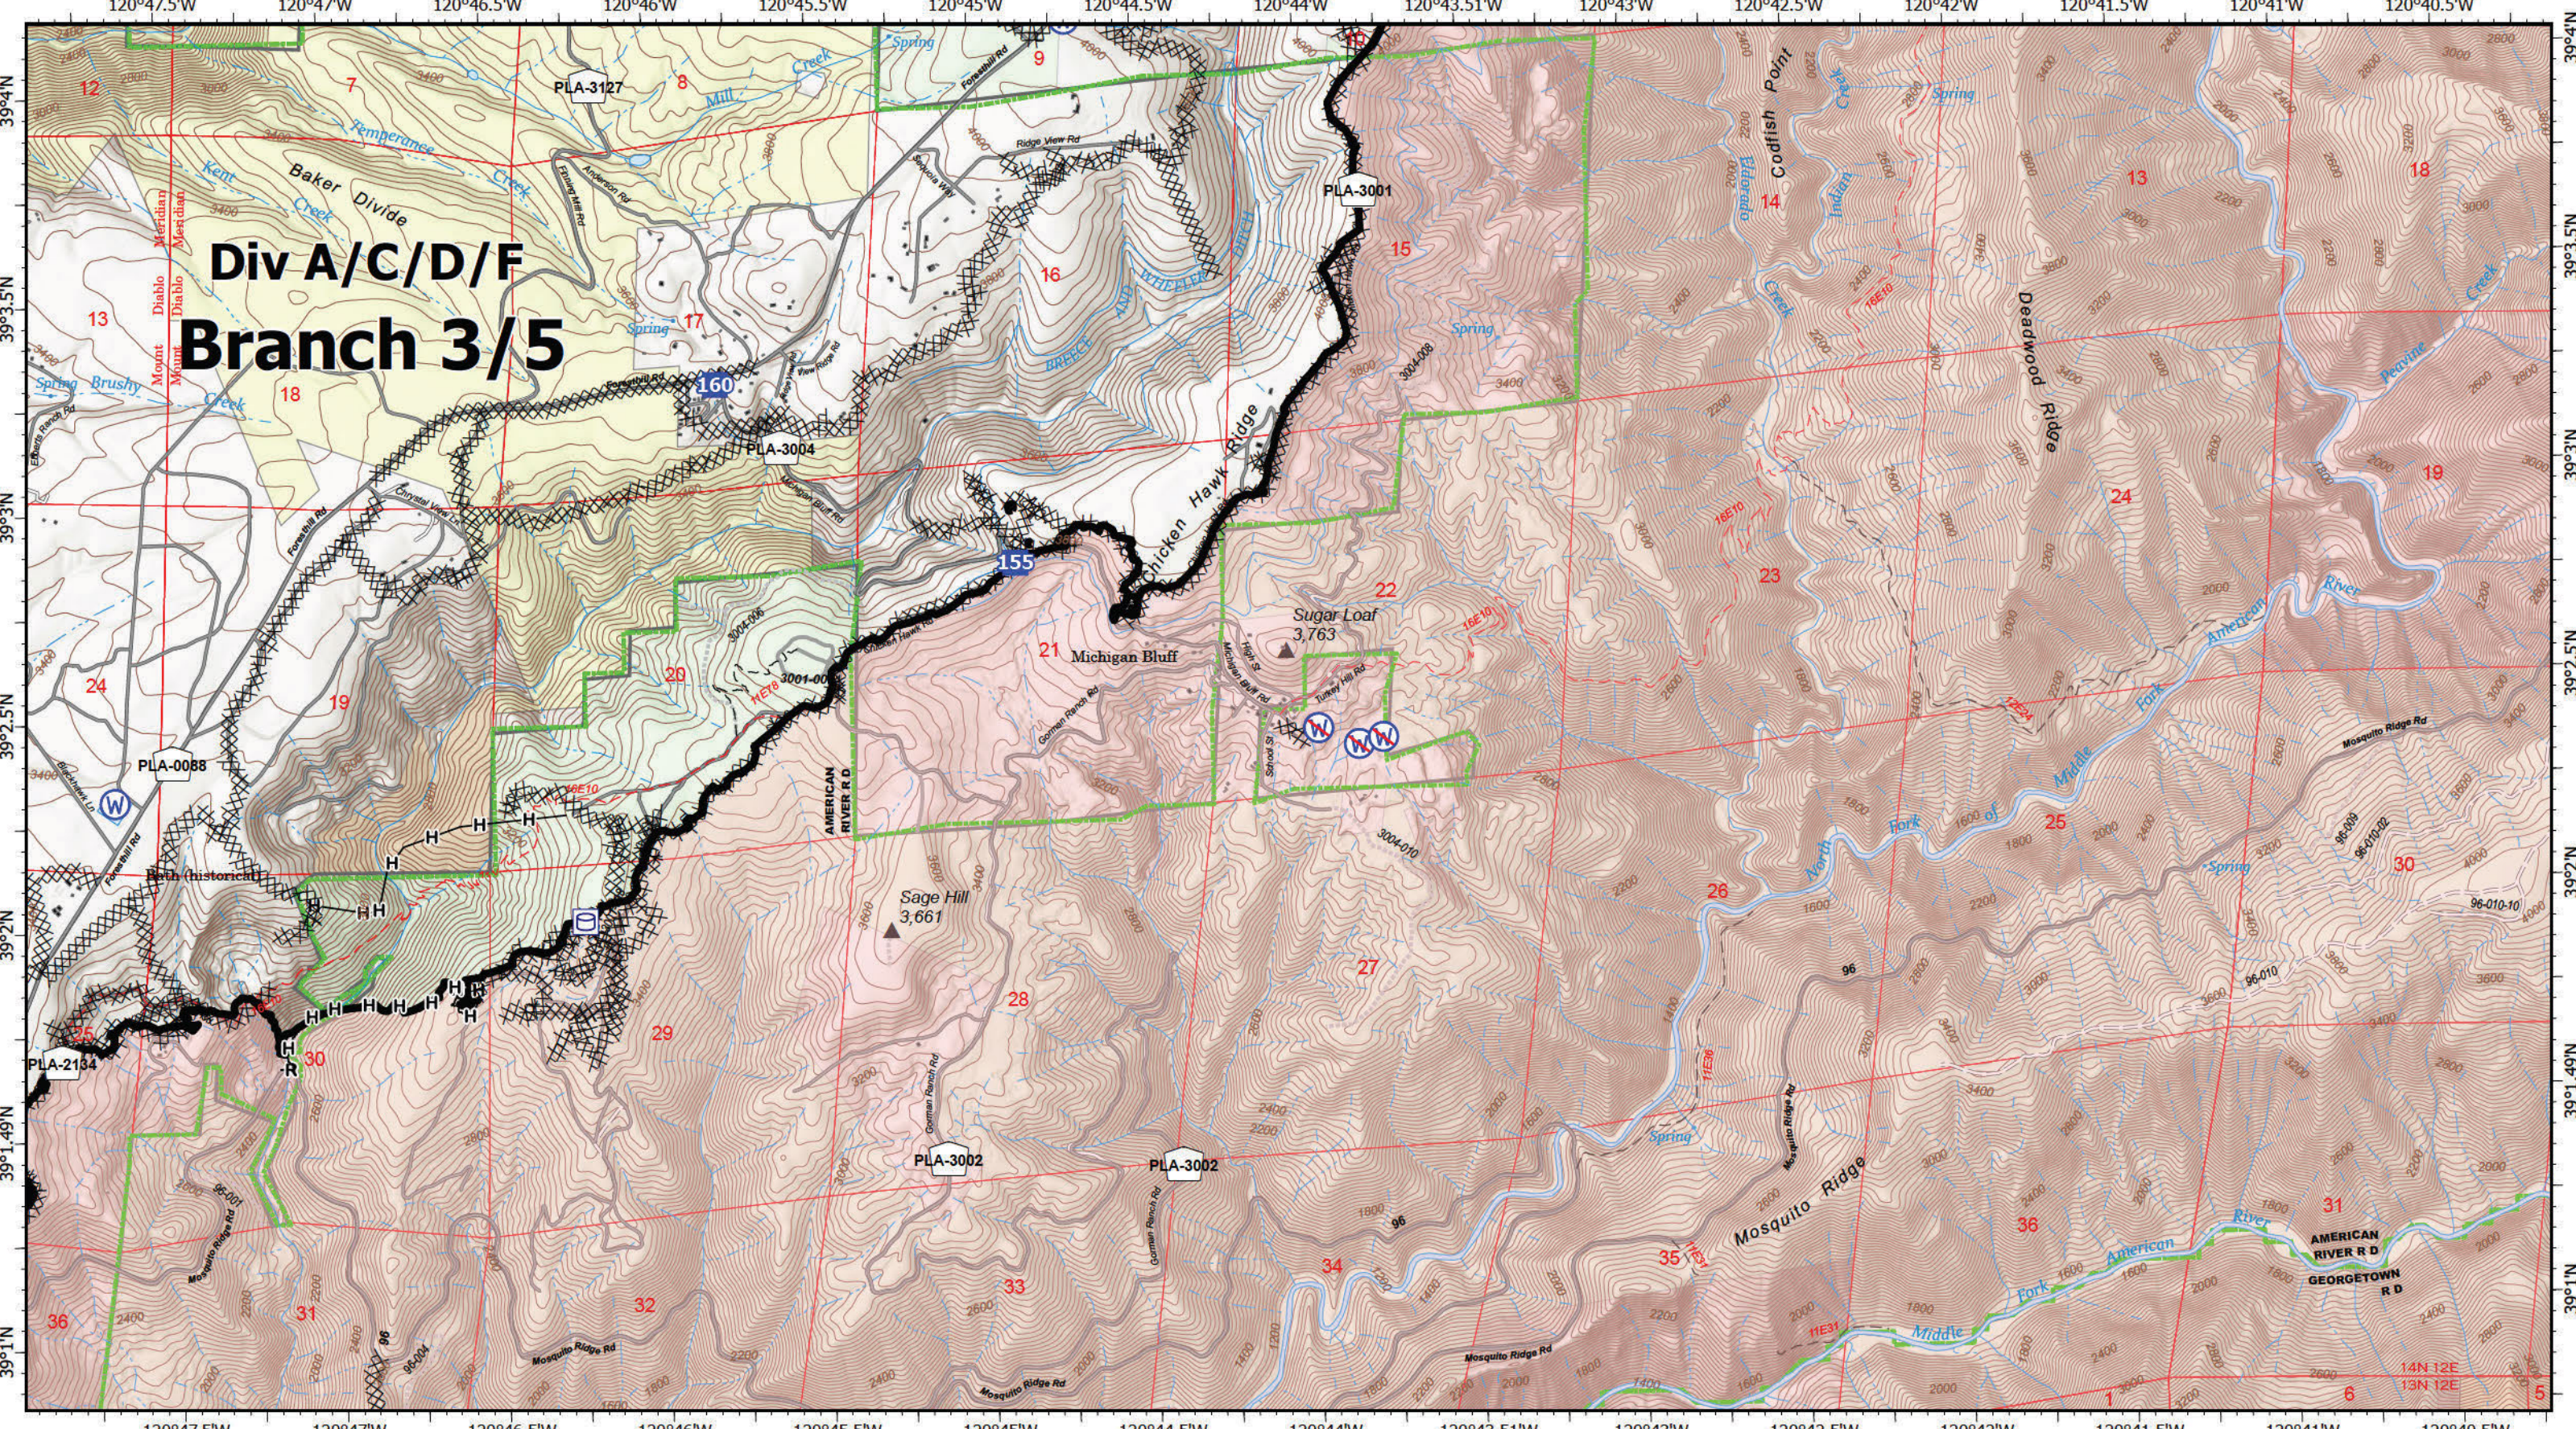

Prepared by:
 CAIMT5 9/20/2022
 21:04
 North American 1983 Datum, LatLong Grid

IAP Map
MOSQUITO
 9/21/2022

Div A/C/D/F Branch 3/5

IAP Map
MOSQUITO
CA-TNF-001371
9/21/2022

- Wildfire Daily Fire Perimeter
- Contained
- Completed Dozer Line
- Completed Hand Line
- Completed Road as Line
- Drop Point
- Water Source
- Restricted Water Source
- SPI Tahoe