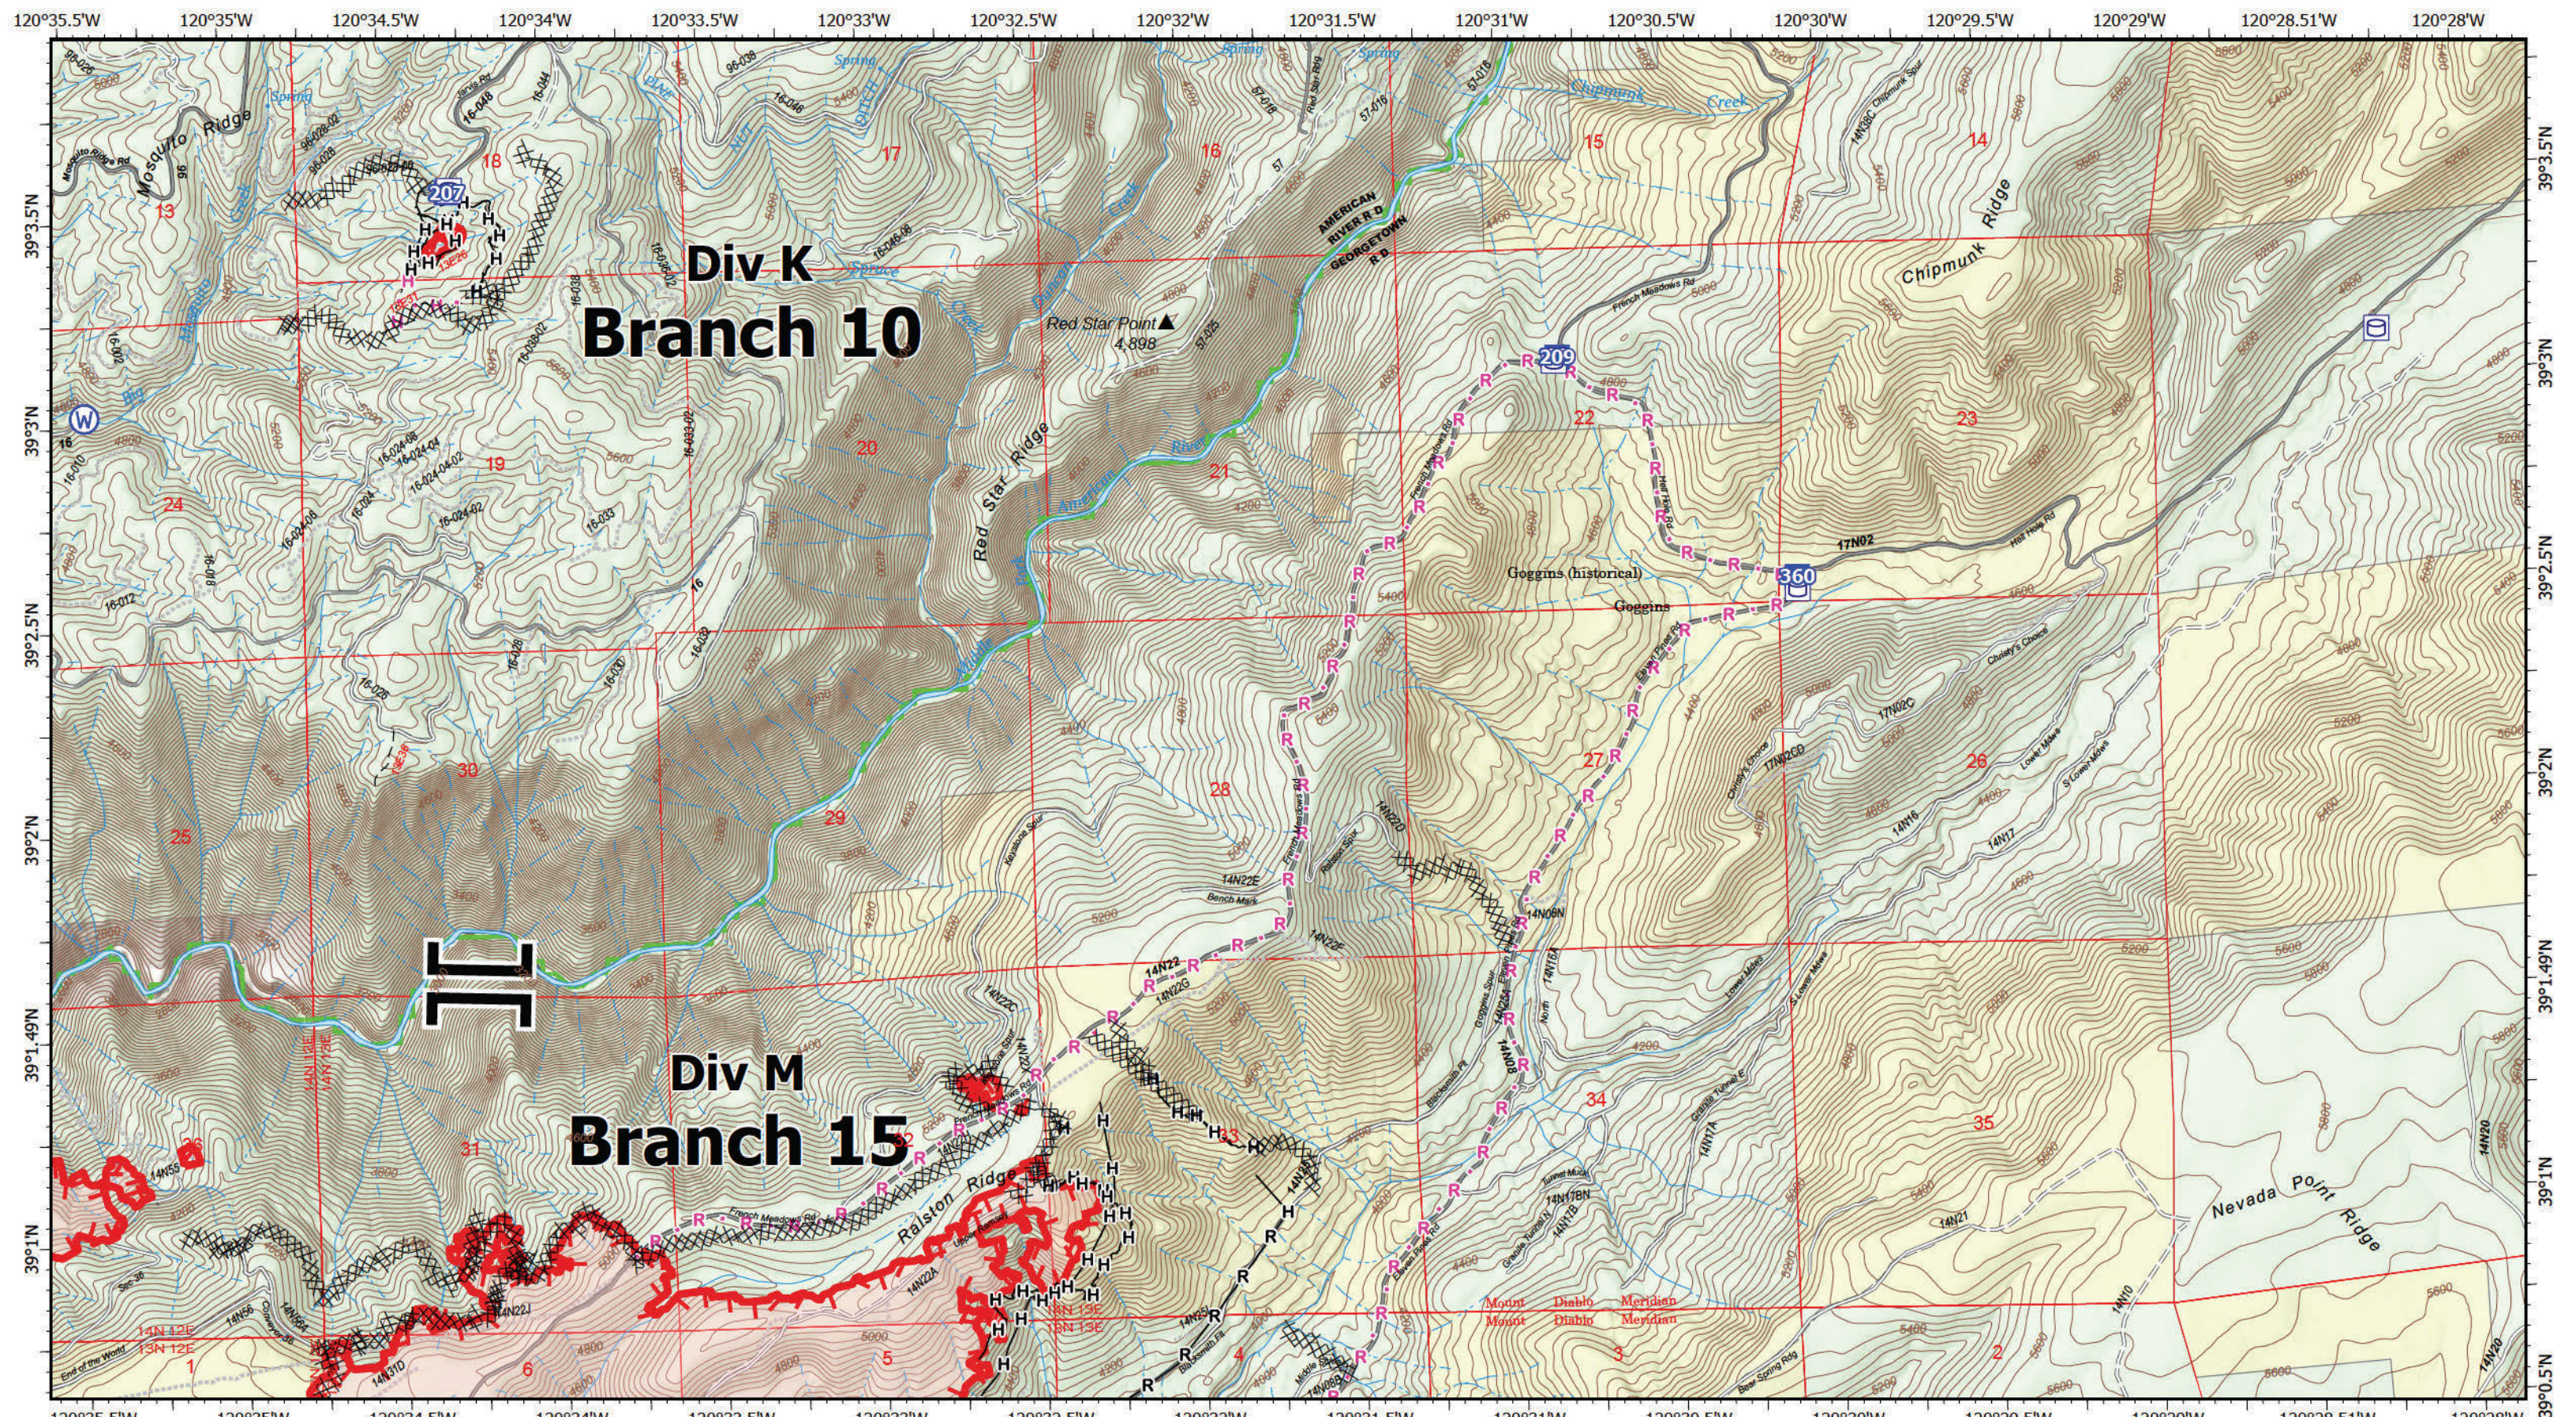

**Div K
Branch 10**

**Div M
Branch 15**

**IAP MAP
MOSQUITO
9/21/2022**

IAP Map
MOSQUITO
CA-TNF-001371
9/21/2022

- ▬ Wildfire Daily Fire Perimeter
- ▬ Uncontained
- x Completed Dozer Line
- H Completed Hand Line
- ▬ Completed Road as Line
- H Planned Hand Line
- R Planned Road as Line
- || Branch Break
- Drop Point
- W Water Source
- SPI Tahoe

Page Name: E7

0 0.5 1 Miles

Prepared by:
CAIMT5 9/20/2022
21:05
North American 1983 Datum, LatLong Grid

**IAP MAP
MOSQUITO
9/21/2022**