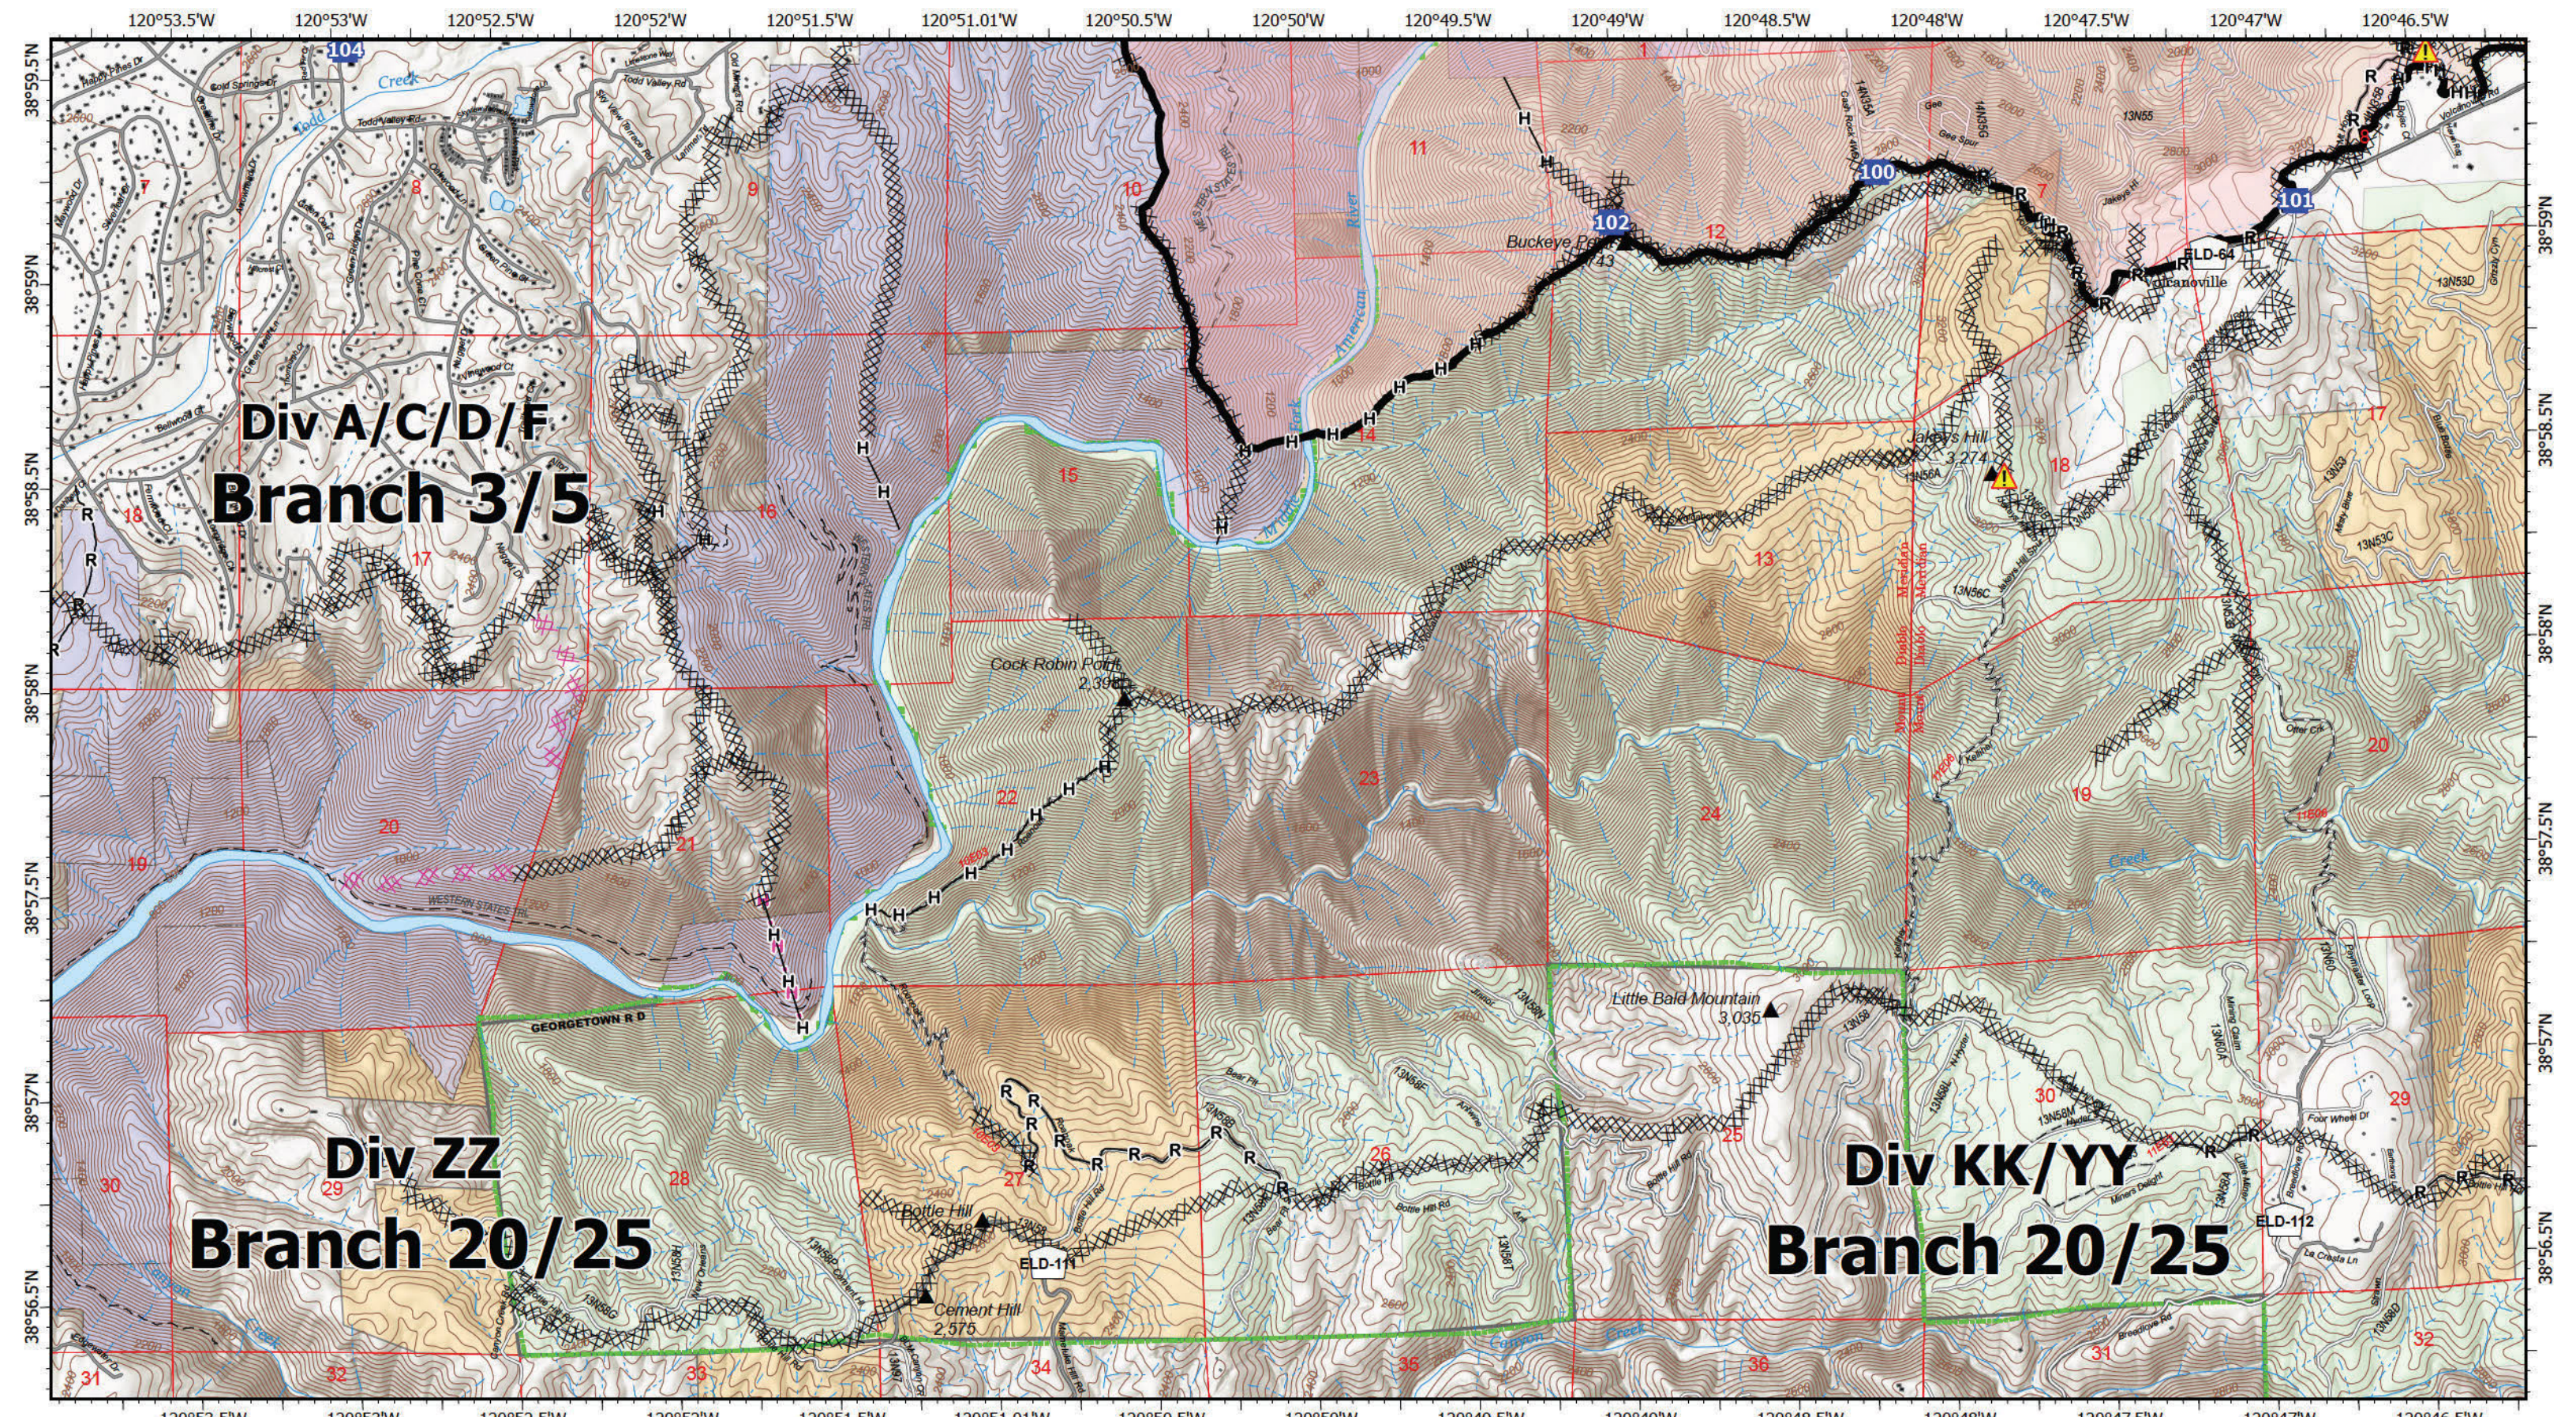

Page Name: F5

0 0.5 1 Miles

Prepared by:
 CAIMT5 9/20/2022
 21:05
 North American 1983 Datum, LatLong Grid

IAP MAP
MOSQUITO
 9/21/2022

Div M Branch 15

IAP Map
MOSQUITO
 CA-TNF-001371
 9/21/2022

- Wildfire Daily Fire Perimeter
- Contained
- Uncontained
- Completed Dozer Line
- Completed Hand Line
- Completed Mixed Construction Line
- Completed Road as Line
- X Planned Dozer Line
- Access or Improved Road
- Branch Break
- Drop Point
- Hazard
- SPI Tahoe

Page Name: F6

0 0.5 1 Miles

Prepared by:
 CAIMT5 9/20/2022
 21:05
 North American 1983 Datum, LatLong Grid

IAP MAP
MOSQUITO
 9/21/2022

Div M Branch 15

IAP Map
MOSQUITO
CA-TNF-001371
9/21/2022

- ▭ Wildfire Daily Fire Perimeter
- ▭ Contained
- ▭ Uncontained
- ⊗ Completed Dozer Line
- H Completed Hand Line
- M Completed Mixed Construction Line
- R Completed Road as Line
- ⊗ Planned Dozer Line
- R Planned Road as Line
- Access or Improved Road
- Other
-) Division Break
- | Branch Break
- Drop Point
- ▭ SPI Tahoe

Page Name: F7

0 0.5 1 Miles

Prepared by:
CAIMT5 9/20/2022
21:05
North American 1983 Datum, LatLong Grid

IAP MAP
MOSQUITO
9/21/2022

IAP Map
 MOSQUITO
 9/21/2022

IAP Map
 MOSQUITO
 CA-TNF-001371
 9/21/2022

- | | | |
|-------------------------------|------------------------|------------|
| Wildfire Daily Fire Perimeter | Completed Road as Line | Hazard |
| Contained | Planned Dozer Line | SPI Camino |
| Completed Dozer Line | Planned Hand Line | |
| Completed Hand Line | Drop Point | |