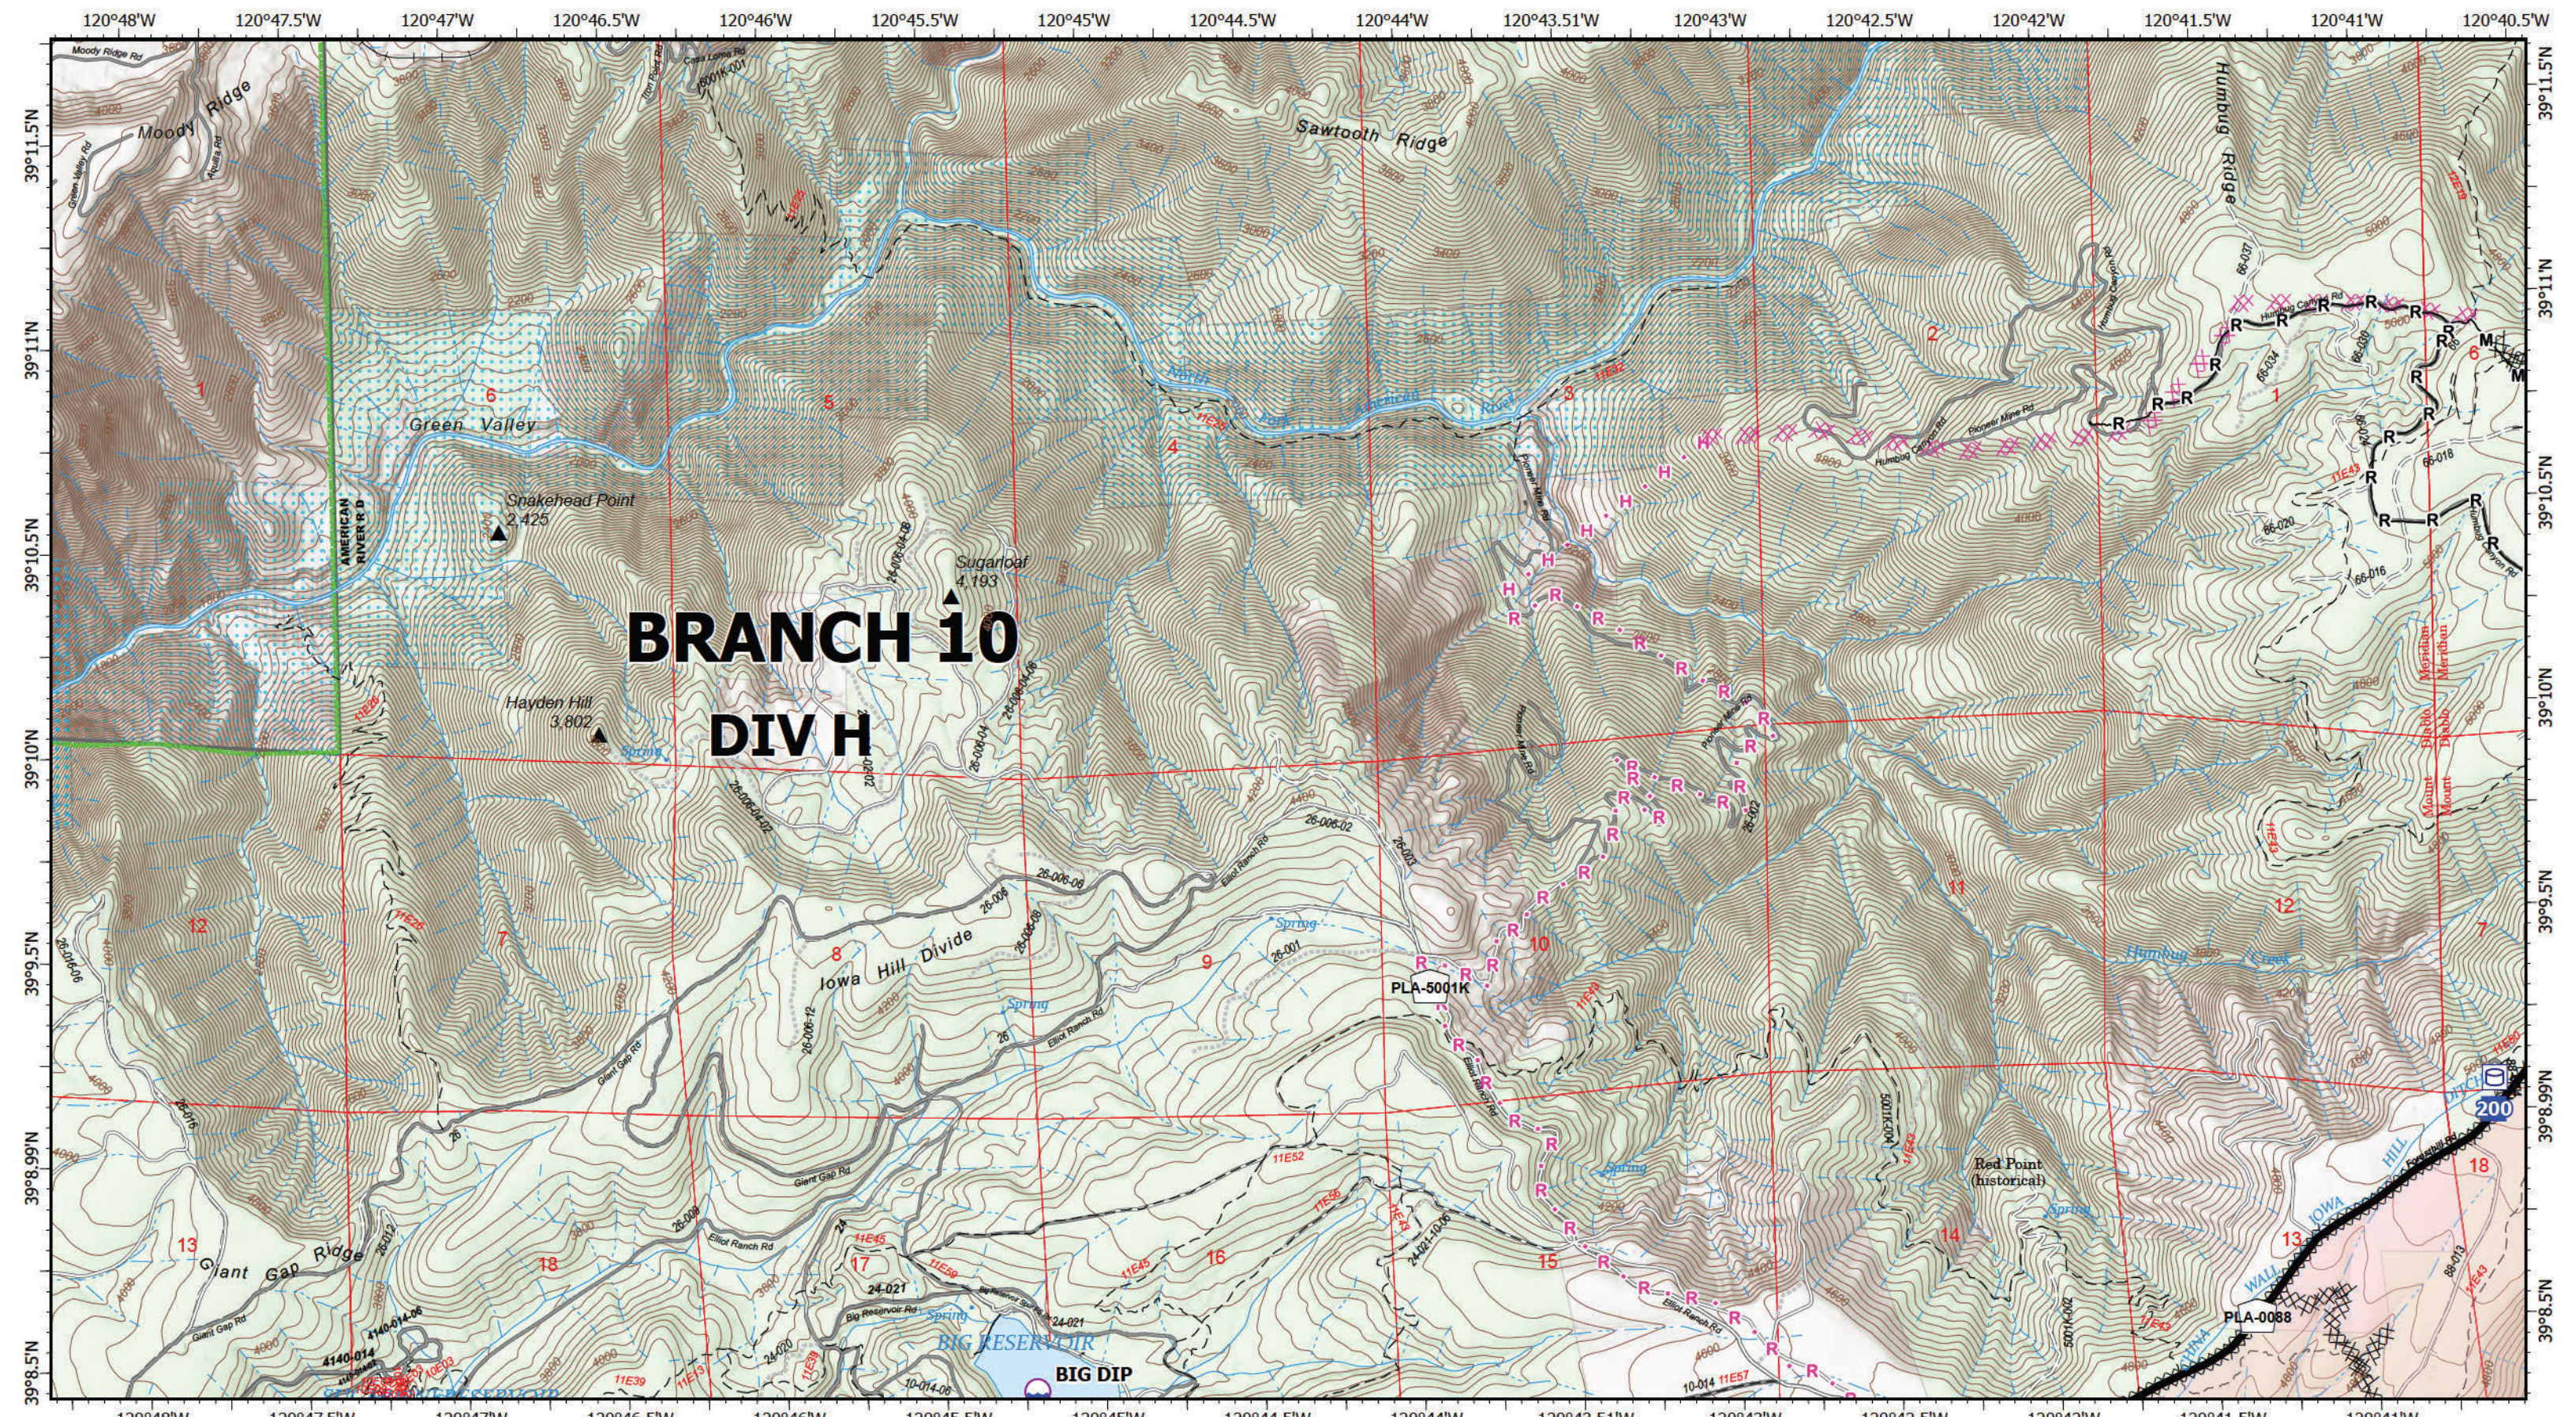

BRANCH 10

DIV H

MOSQUITO
IAP Map
9/21/2022

IAP Map
MOSQUITO
CA-TNF-001371
9/21/2022

- Wildfire Daily Fire Perimeter
- Contained
- Completed Dozer Line
- Completed Mixed Construction Line

- Completed Road as Line
- Planned Dozer Line
- H Planned Hand Line
- R Planned Road as Line
- Dip Site
- Drop Point

Page Name: B5

0 0.5 1 Miles

Prepared by:
CAIMT5 9/20/2022
21:03
North American 1983 Datum, LatLong Grid

MOSQUITO
IAP MAP
9/21/2022