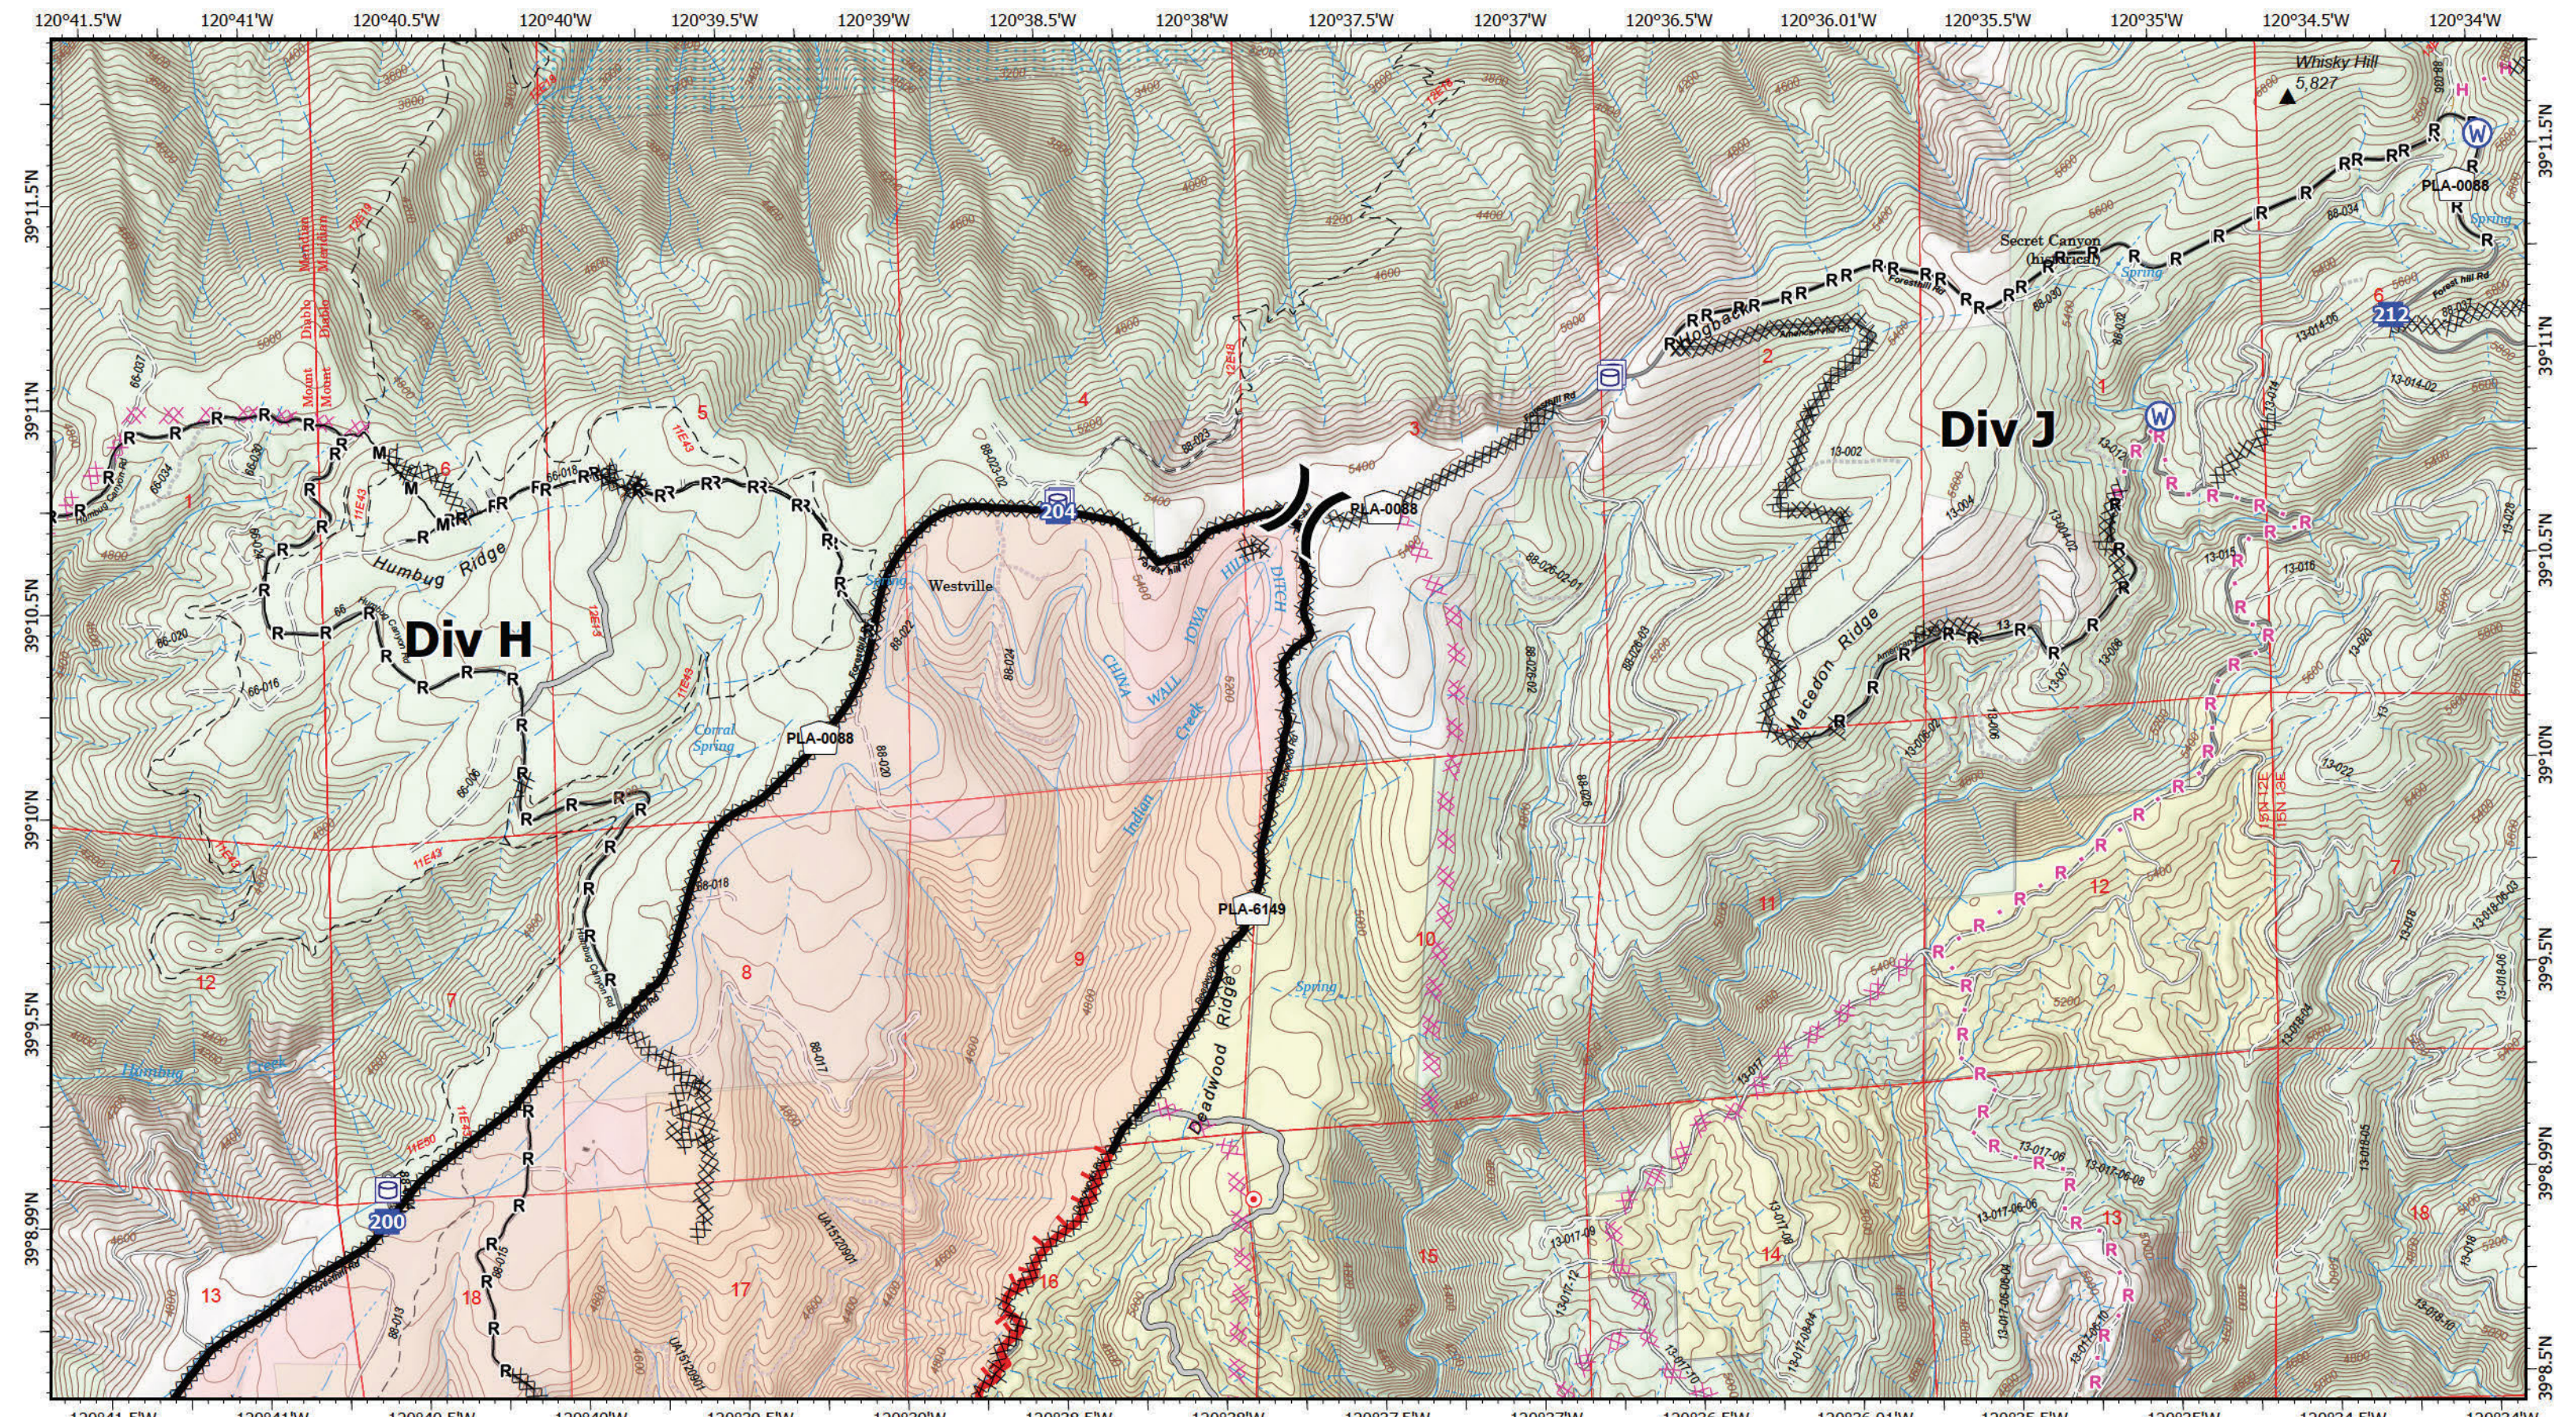

IAP Map
MOSQUITO
9/21/2022

IAP Map
MOSQUITO
CA-TNF-001371
9/21/2022

Wildfire Daily Fire Perimeter	Completed Road as Line	Division Break
Contained	Planned Dozer Line	Drop Point
Uncontained	Planned Hand Line	Hot Spot - Spot Fire
Completed Dozer Line	Planned Road as Line	Water Source
Completed Mixed Construction Line	Access or Improved Road	SPI Tahoe

Page Name: B6

0 0.5 1 Miles

Prepared by:
CAIMT5 9/20/2022
21:03
North American 1983 Datum, LatLong Grid

IAP Map
MOSQUITO
9/21/2022