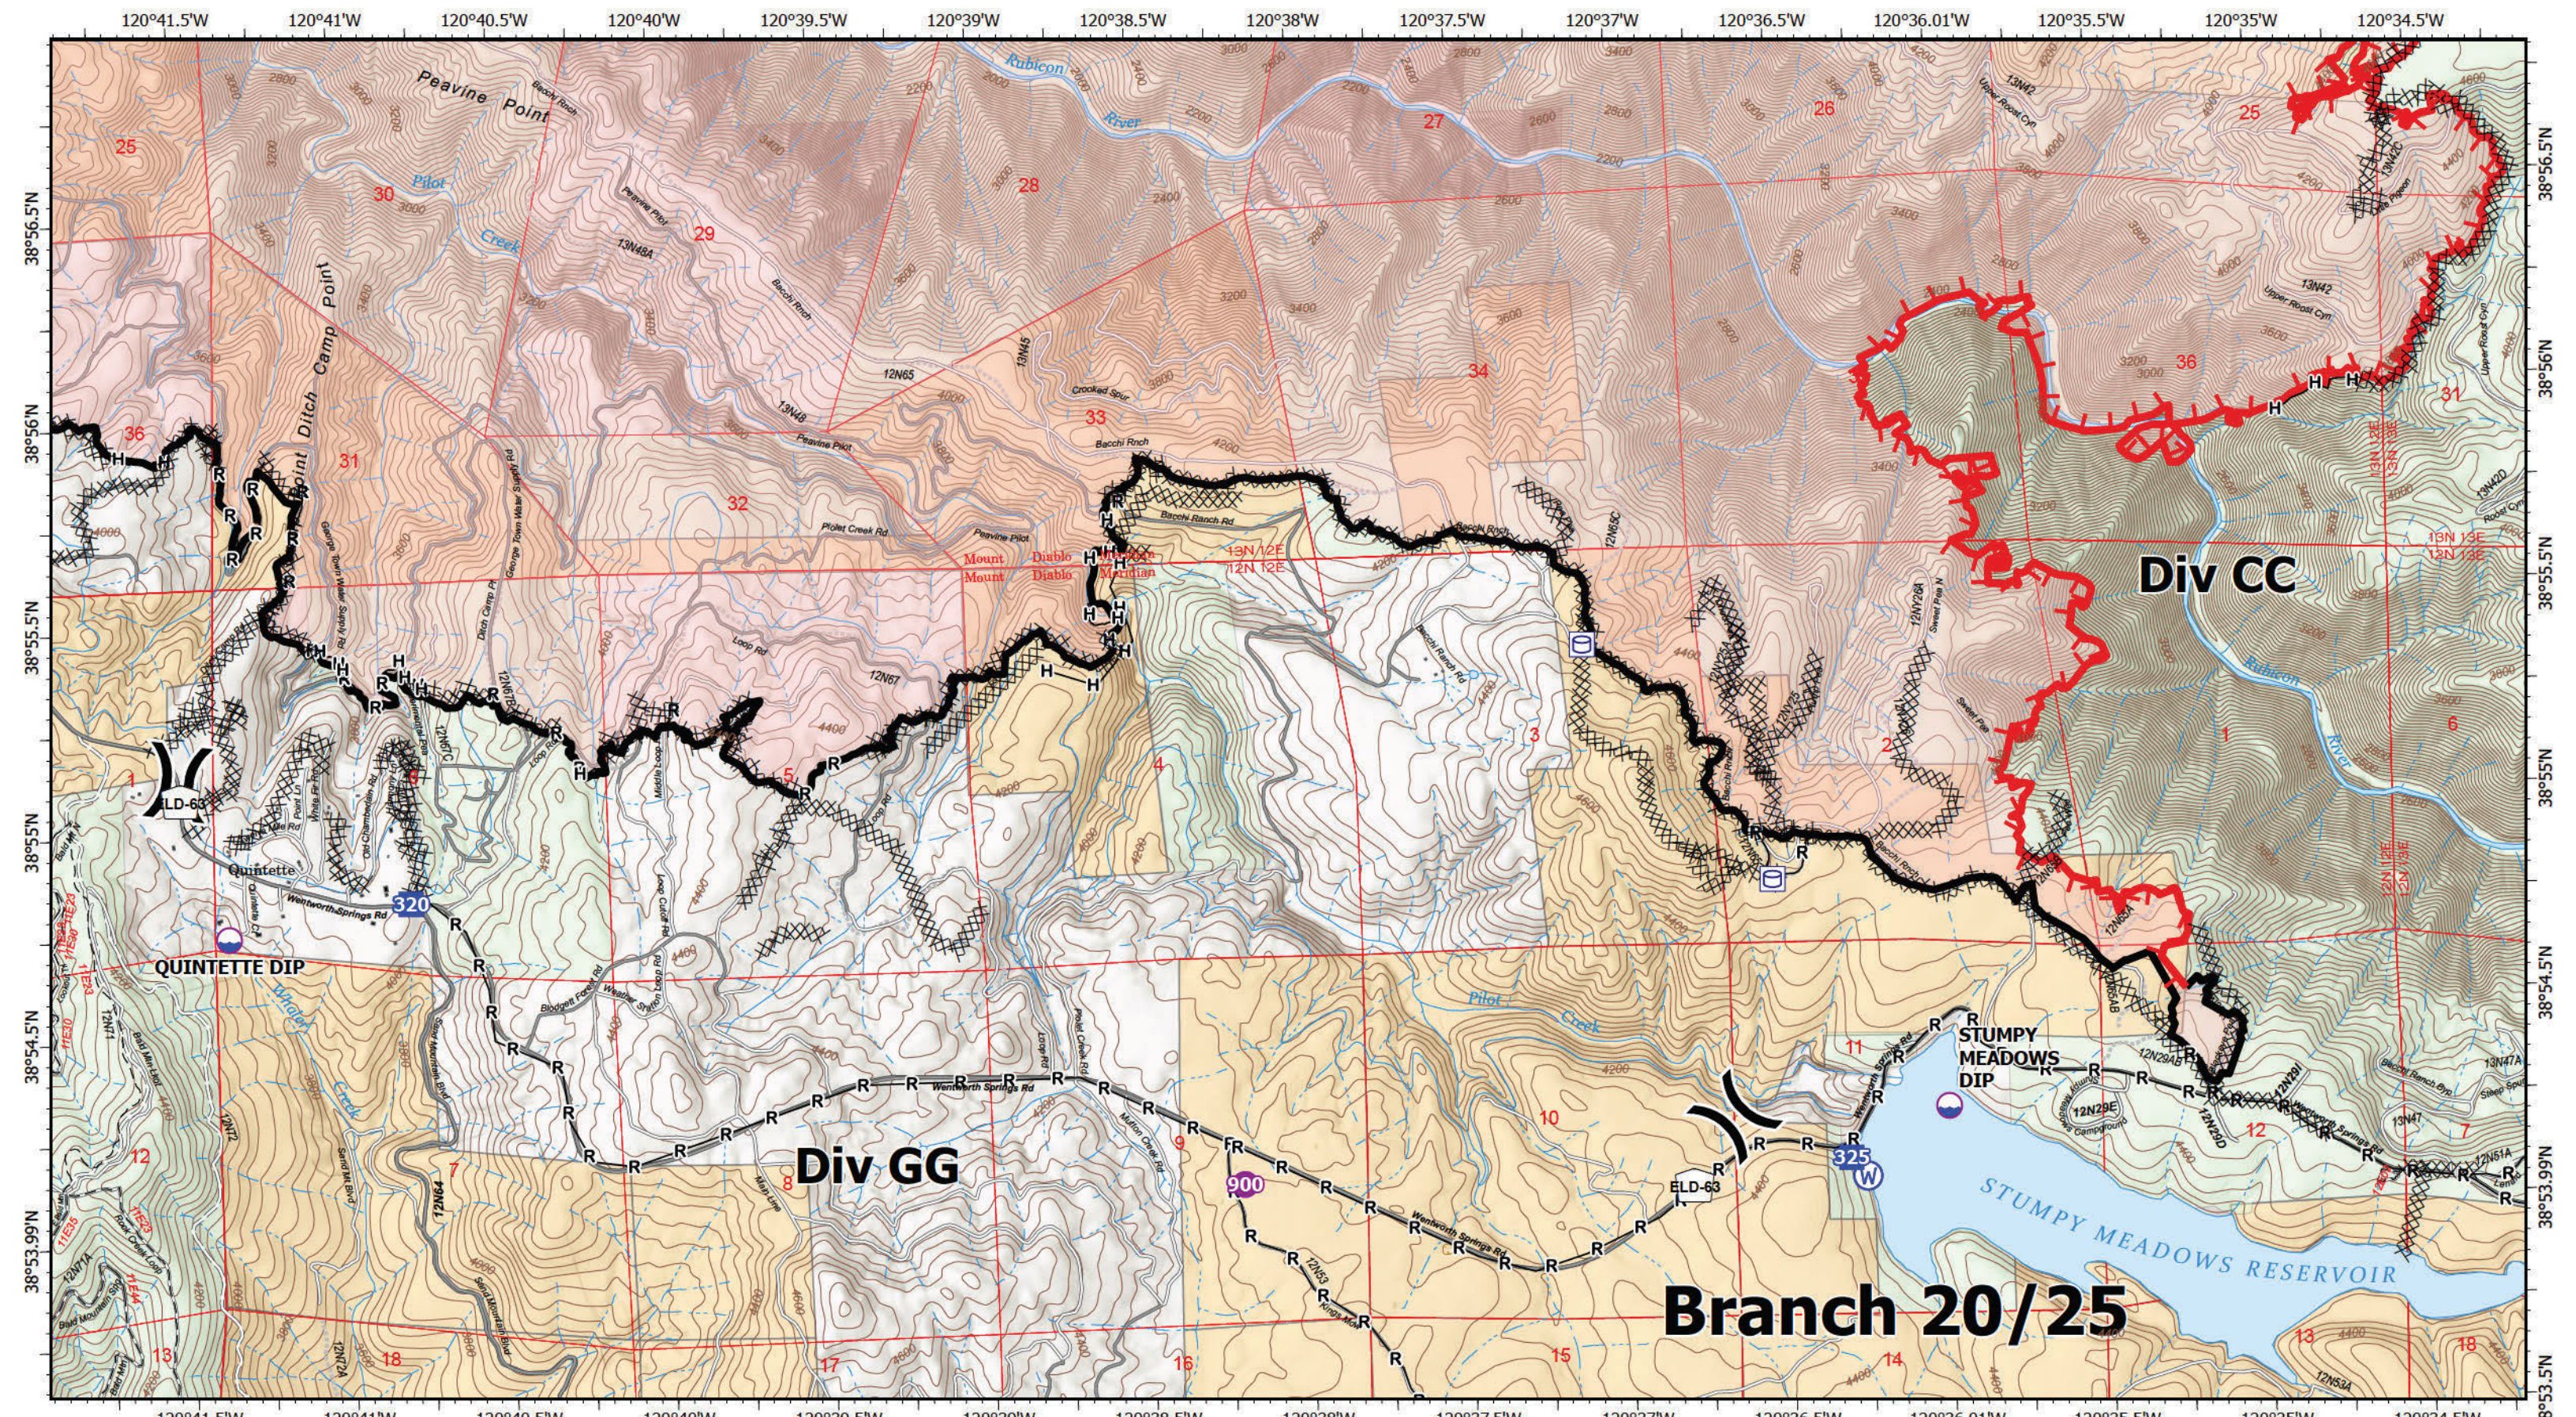

Page Name: G7

0 0.5 1 Miles

Prepared by:
CAIMT5 9/20/2022
21:06
North American 1983 Datum, LatLong Grid

IAP MAP
MOSQUITO
9/21/2022

Div KK/YY Branch 20/25

IAP Map
MOSQUITO
 CA-TNF-001371
 9/21/2022

- Wildfire Daily Fire Perimeter
- Contained
- Completed Dozer Line
- Completed Hand Line
- Completed Road as Line
- Dip Site
- Helispot
- X Division Break
- Drop Point
- X Closure
- ◆ Repeater
- W Water Source
- SPI Camino

Page Name: H5

0 0.5 1 Miles

Prepared by:
CAIMT5 9/20/2022
 21:06
 North American 1983 Datum, LatLong Grid

IAP MAP
MOSQUITO
9/21/2022

IAP Map
MOSQUITO
 9/21/2022

IAP Map
MOSQUITO
 CA-TNF-001371
 9/21/2022

- ▭ Wildfire Daily Fire Perimeter
- Contained
- Uncontained
- Completed Dozer Line