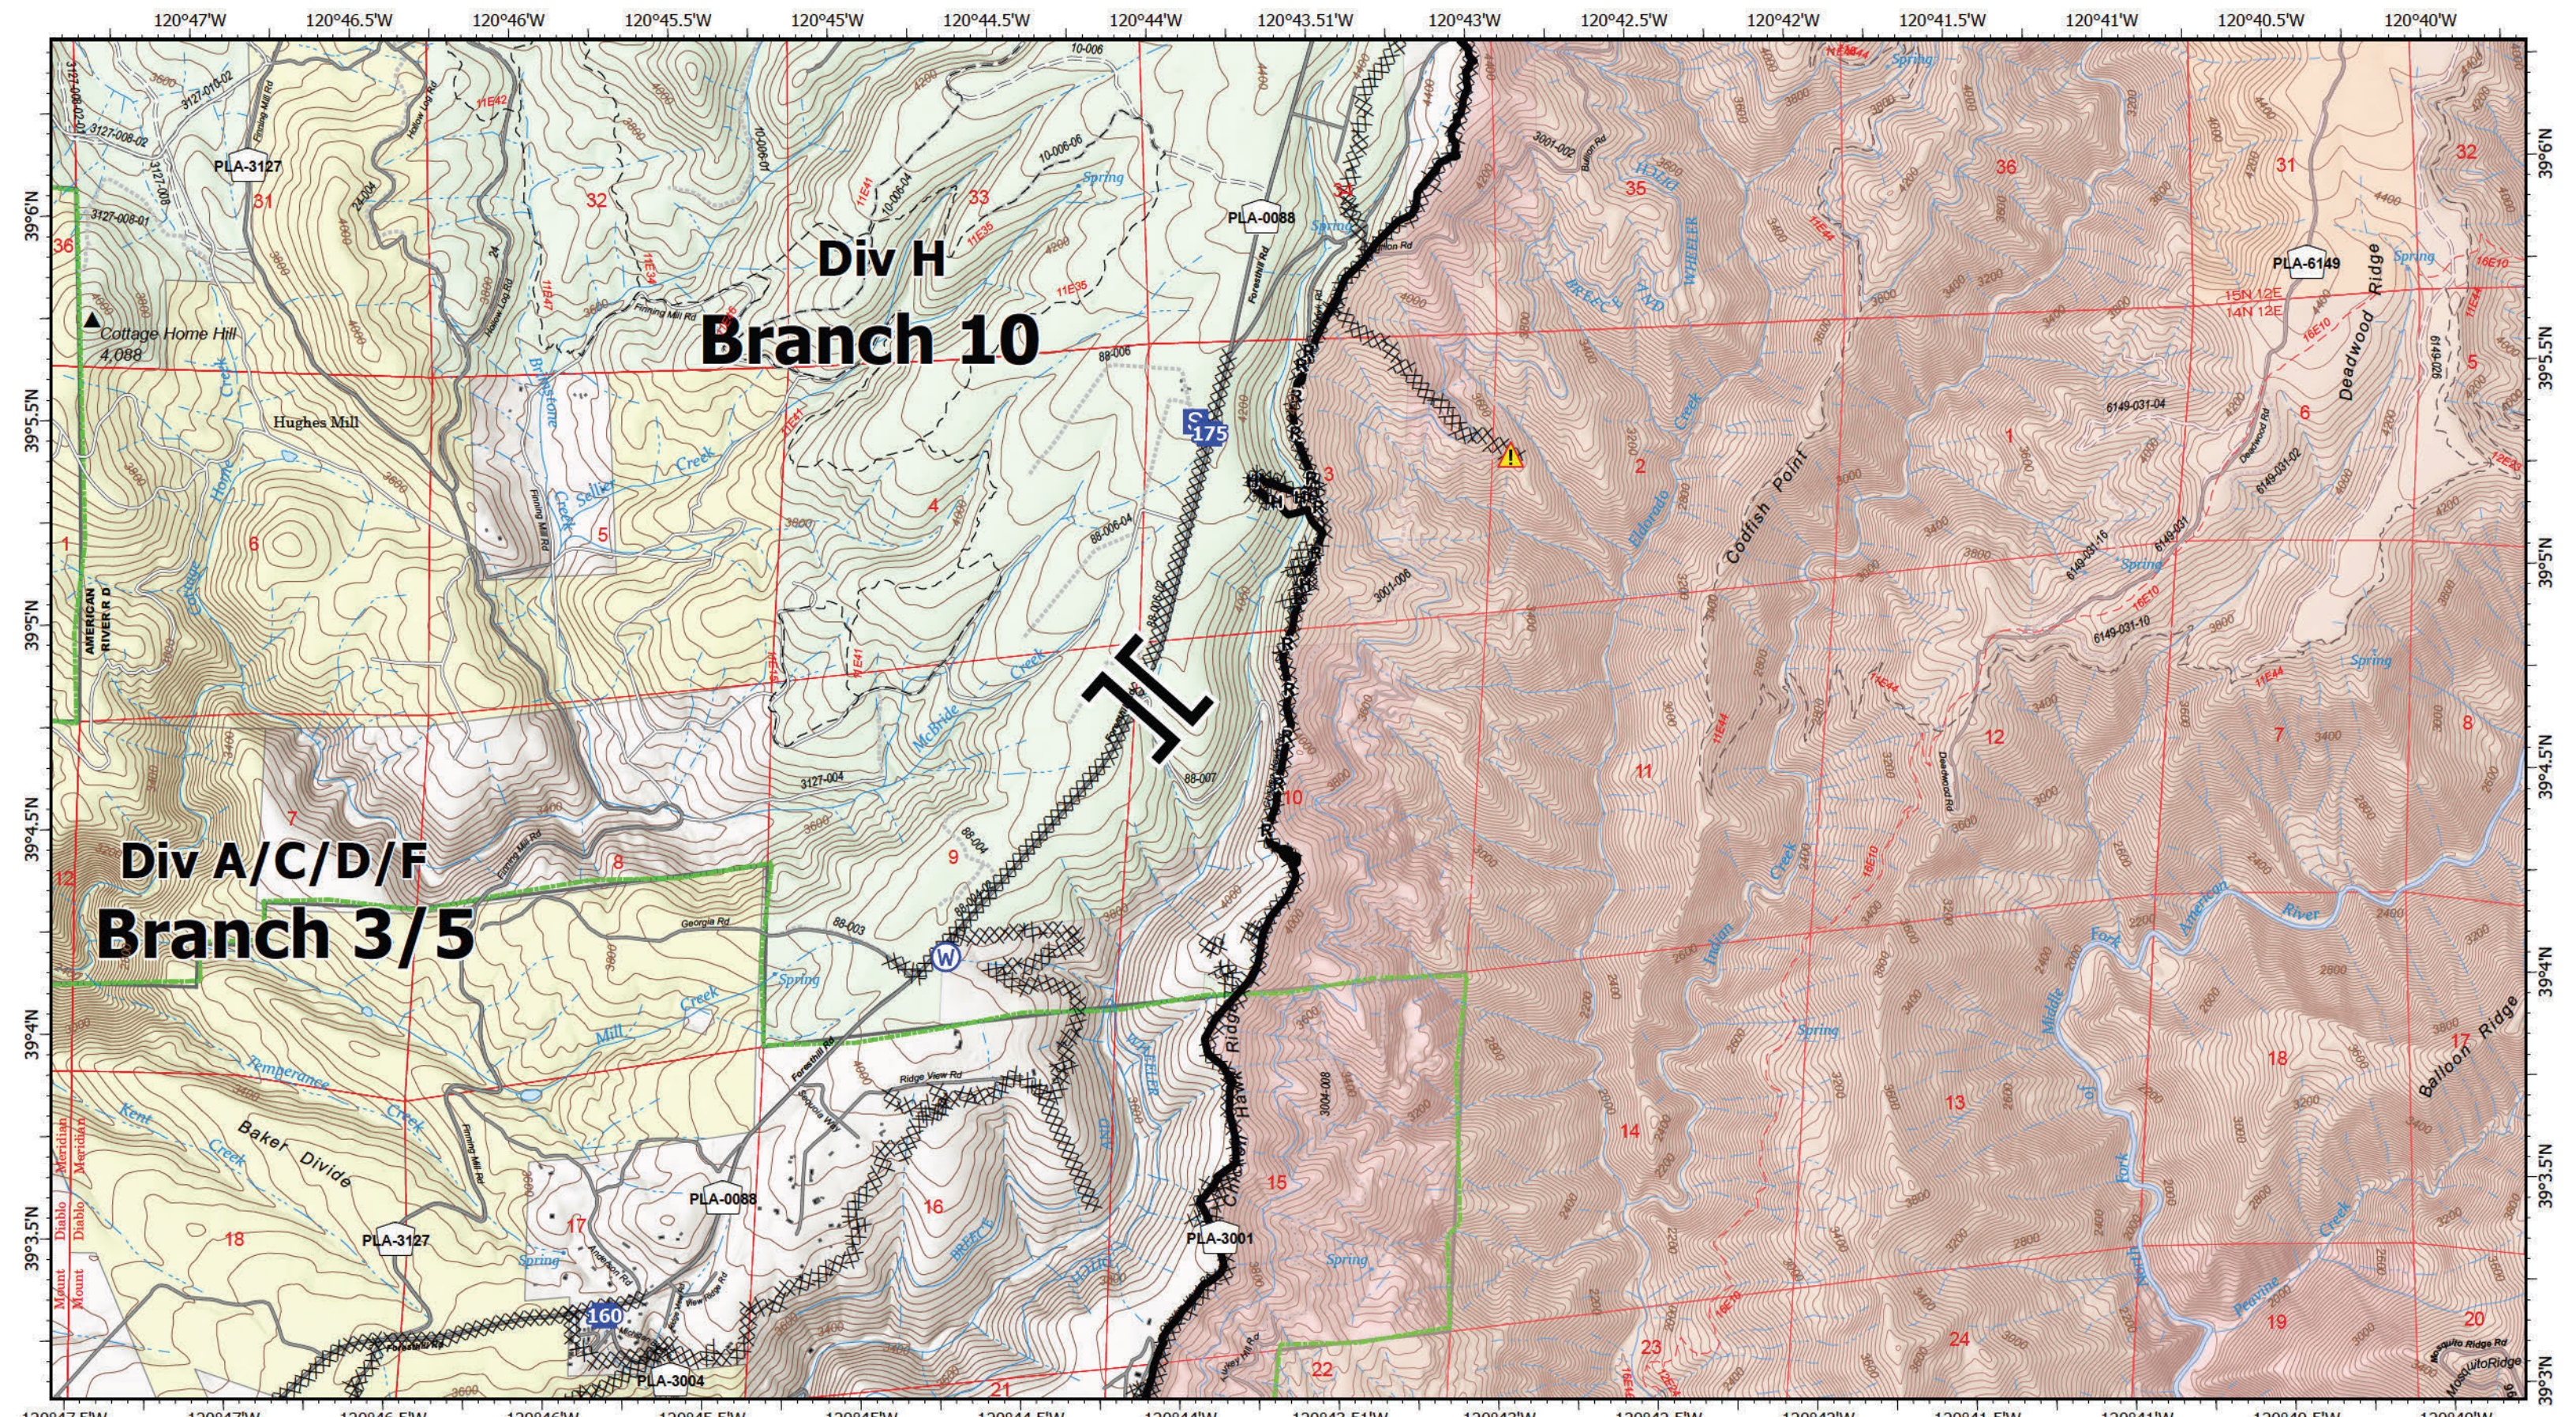

- Completed Dozer Line
- SPI Tahoe
- Completed Hand Line
- Repeater
- Drop Point
- Planned Road as Line
- Division Break

Page Name: C7

 0 0.5 1 Miles

 Prepared by:
 CAIMT5 9/20/2022
 21:04
 North American 1983 Datum, LatLong Grid

IAP MAP
MOSQUITO
 9/21/2022

**Div H
Branch 10**

**Div A/C/D/F
Branch 3/5**

IAP Map
MOSQUITO
CA-TNF-001371
9/21/2022

- Wildfire Daily Fire Perimeter
- Contained
- Completed Dozer Line
- Completed Hand Line
- Completed Road as Line
- Branch Break
- Drop Point
- Staging Area
- Hazard
- Water Source
- SPI Tahoe

Page Name: D5

0 0.5 1 Miles

Prepared by:
CAIMT5 9/20/2022
21:04
North American 1983 Datum, LatLong Grid

IAP MAP
MOSQUITO
9/21/2022

**Div K
Branch 10**

IAP Map
MOSQUITO
CA-TNF-001371
9/21/2022

- Wildfire Daily Fire Perimeter
- Contained
- Uncontained
- Completed Dozer Line
- Completed Hand Line
- Completed Road as Line
- Completed Hand Line
- Planned Dozer Line
- Planned Hand Line
- Planned Road as Line
- Access or Improved Road
- Other
- Drop Point
- SPI Tahoe