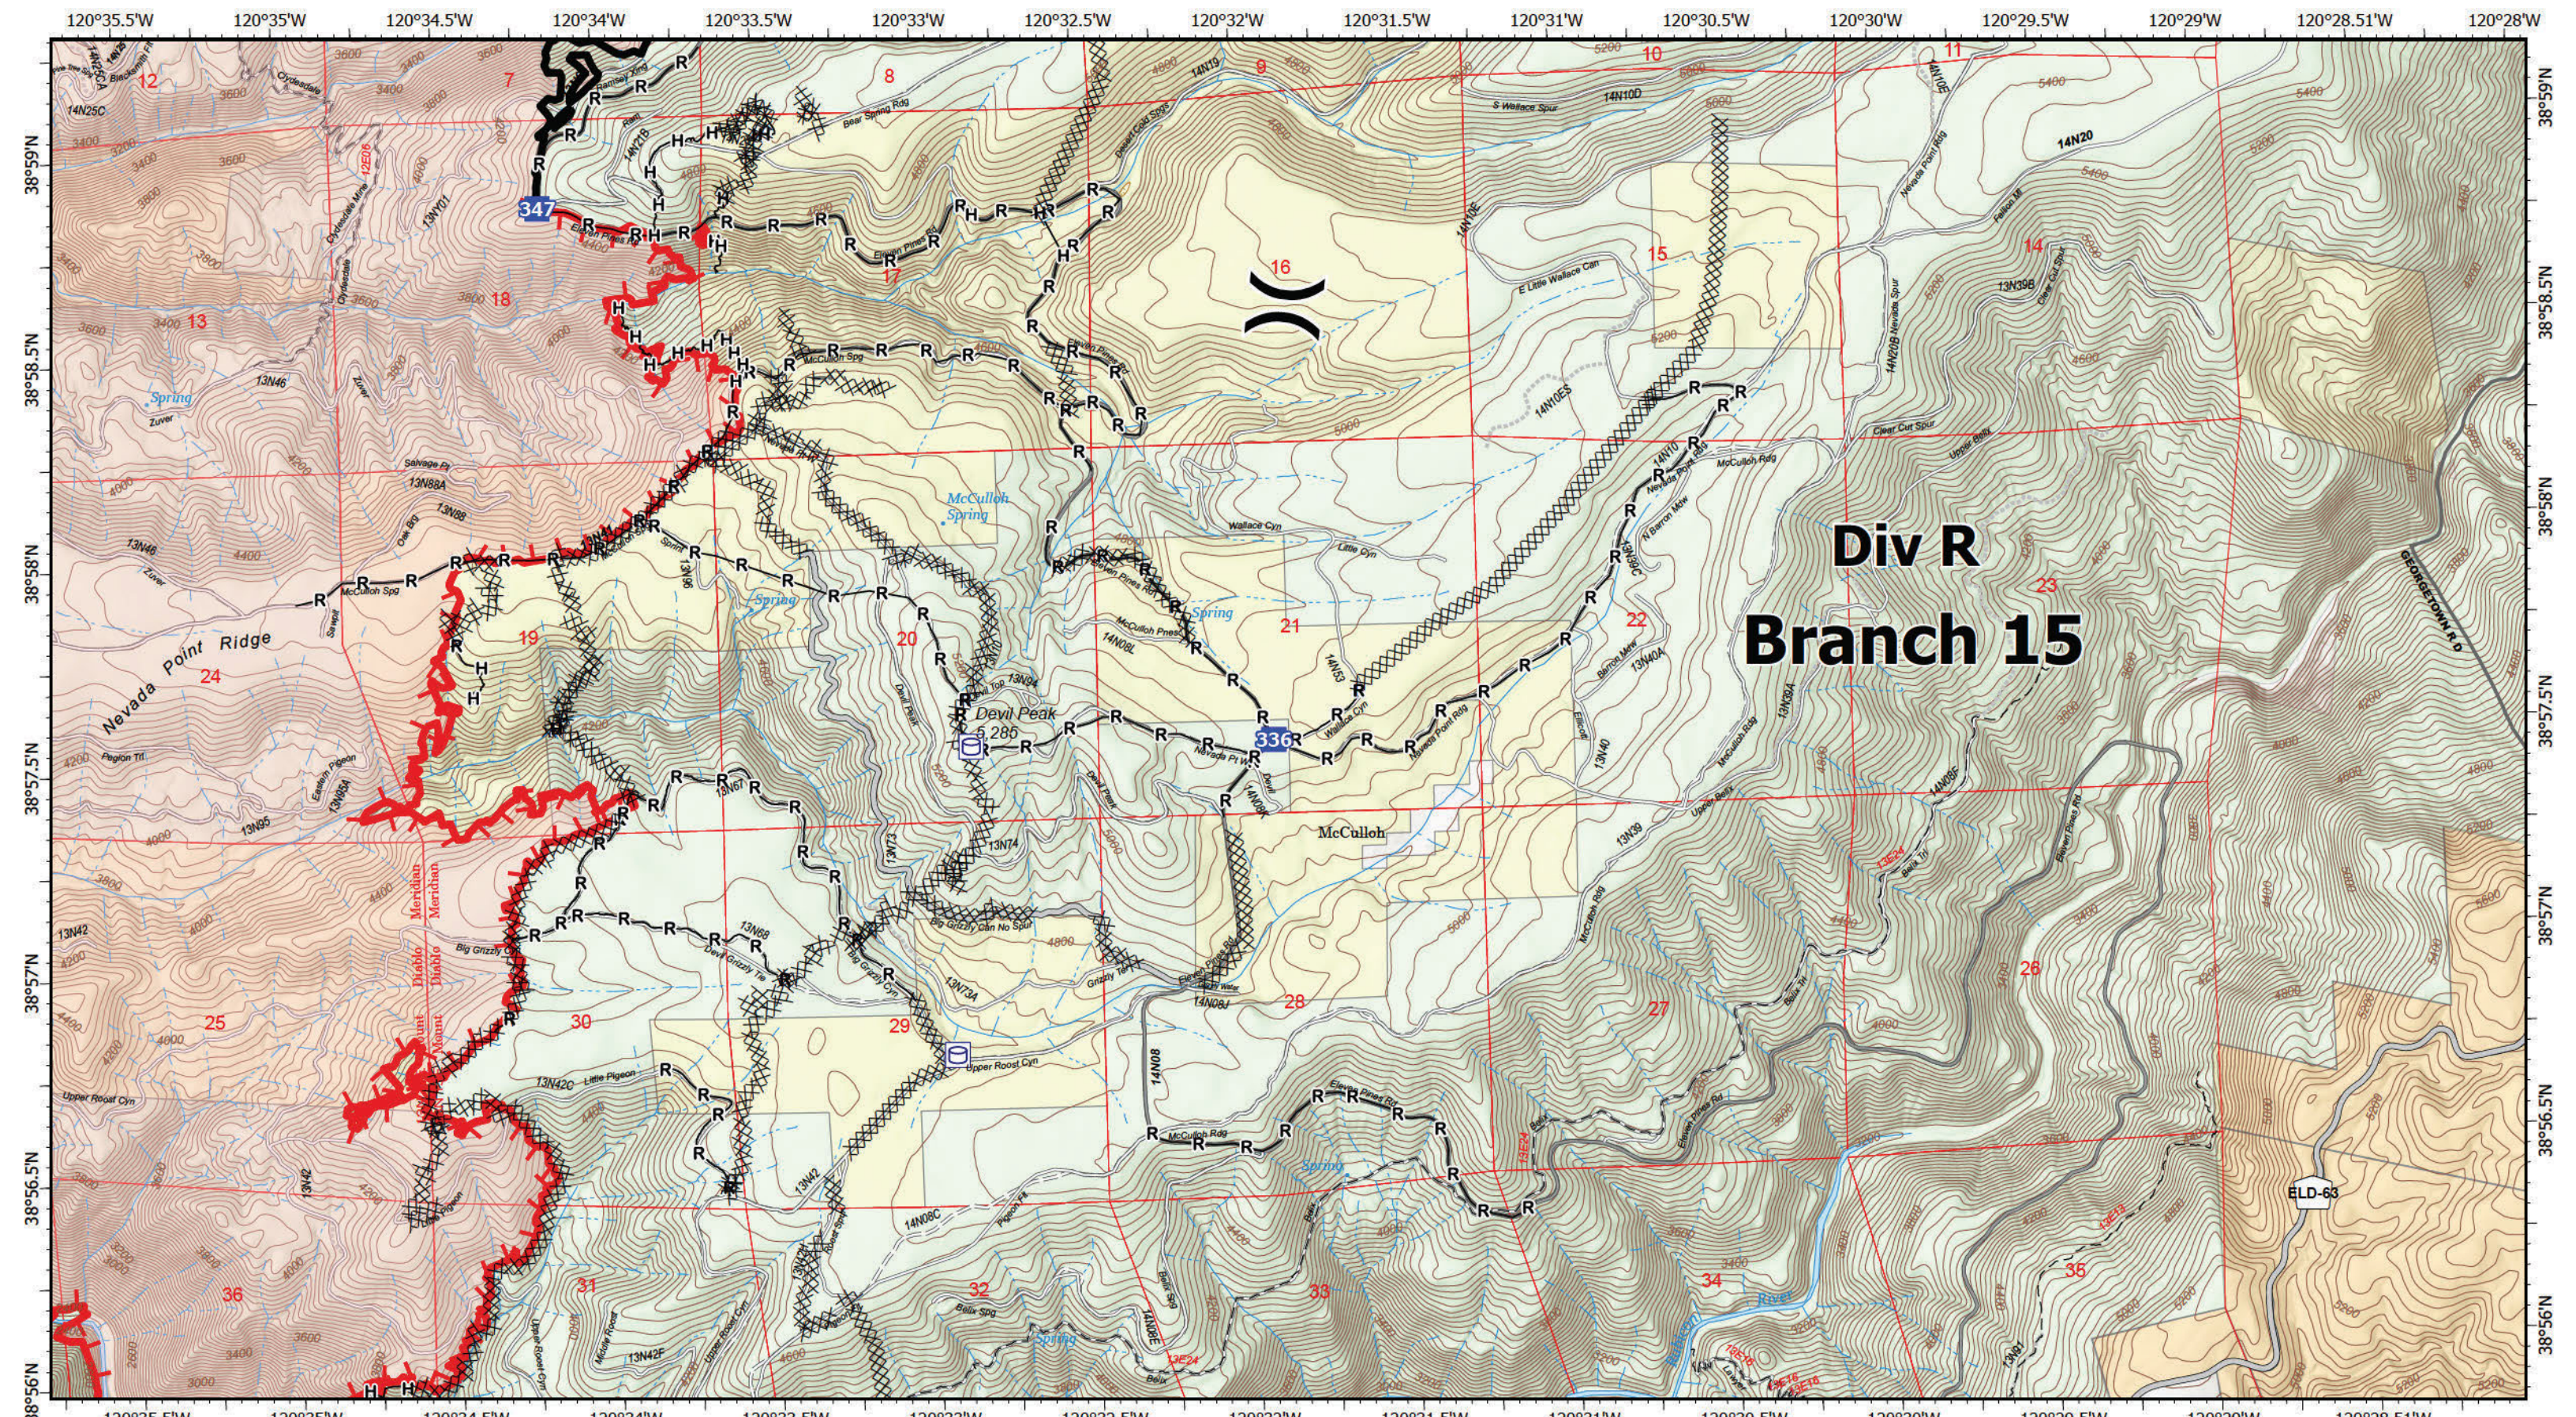

- Completed Road as Line
- Helispot
- Drop Point
- X Closure

- ▲ Hazard
- ⊙ Water Source
- SPI Tahoe
- SPI Camino

Page Name: G5

0 0.5 1 Miles

Prepared by:
 CAIMT5 9/20/2022
 21:05
 North American 1983 Datum, LatLong Grid

IAP MAP
MOSQUITO
9/21/2022

**Div R
Branch 15**

IAP Map
MOSQUITO
CA-TNF-001371
9/21/2022

- Wildfire Daily Fire Perimeter
- Contained
- Uncontained
- Completed Dozer Line
- Completed Hand Line
- Completed Road as Line
- Drop Point
- SPI Tahoe
- SPI Camino

Page Name: G6

0 0.5 1 Miles

Prepared by:
CAIMT5 9/20/2022
21:05
North American 1983 Datum, LatLong Grid

IAP MAP
MOSQUITO
9/21/2022

**Div R
Branch 15**

IAP Map
MOSQUITO
CA-TNF-001371
9/21/2022

- ▬ Wildfire Daily Fire Perimeter
- Contained
- Uncontained
- Completed Dozer Line
- Completed Hand Line
- Completed Road as Line
- Access or Improved Road
- Other
-) Division Break
- Drop Point
- SPI Tahoe
- SPI Camino