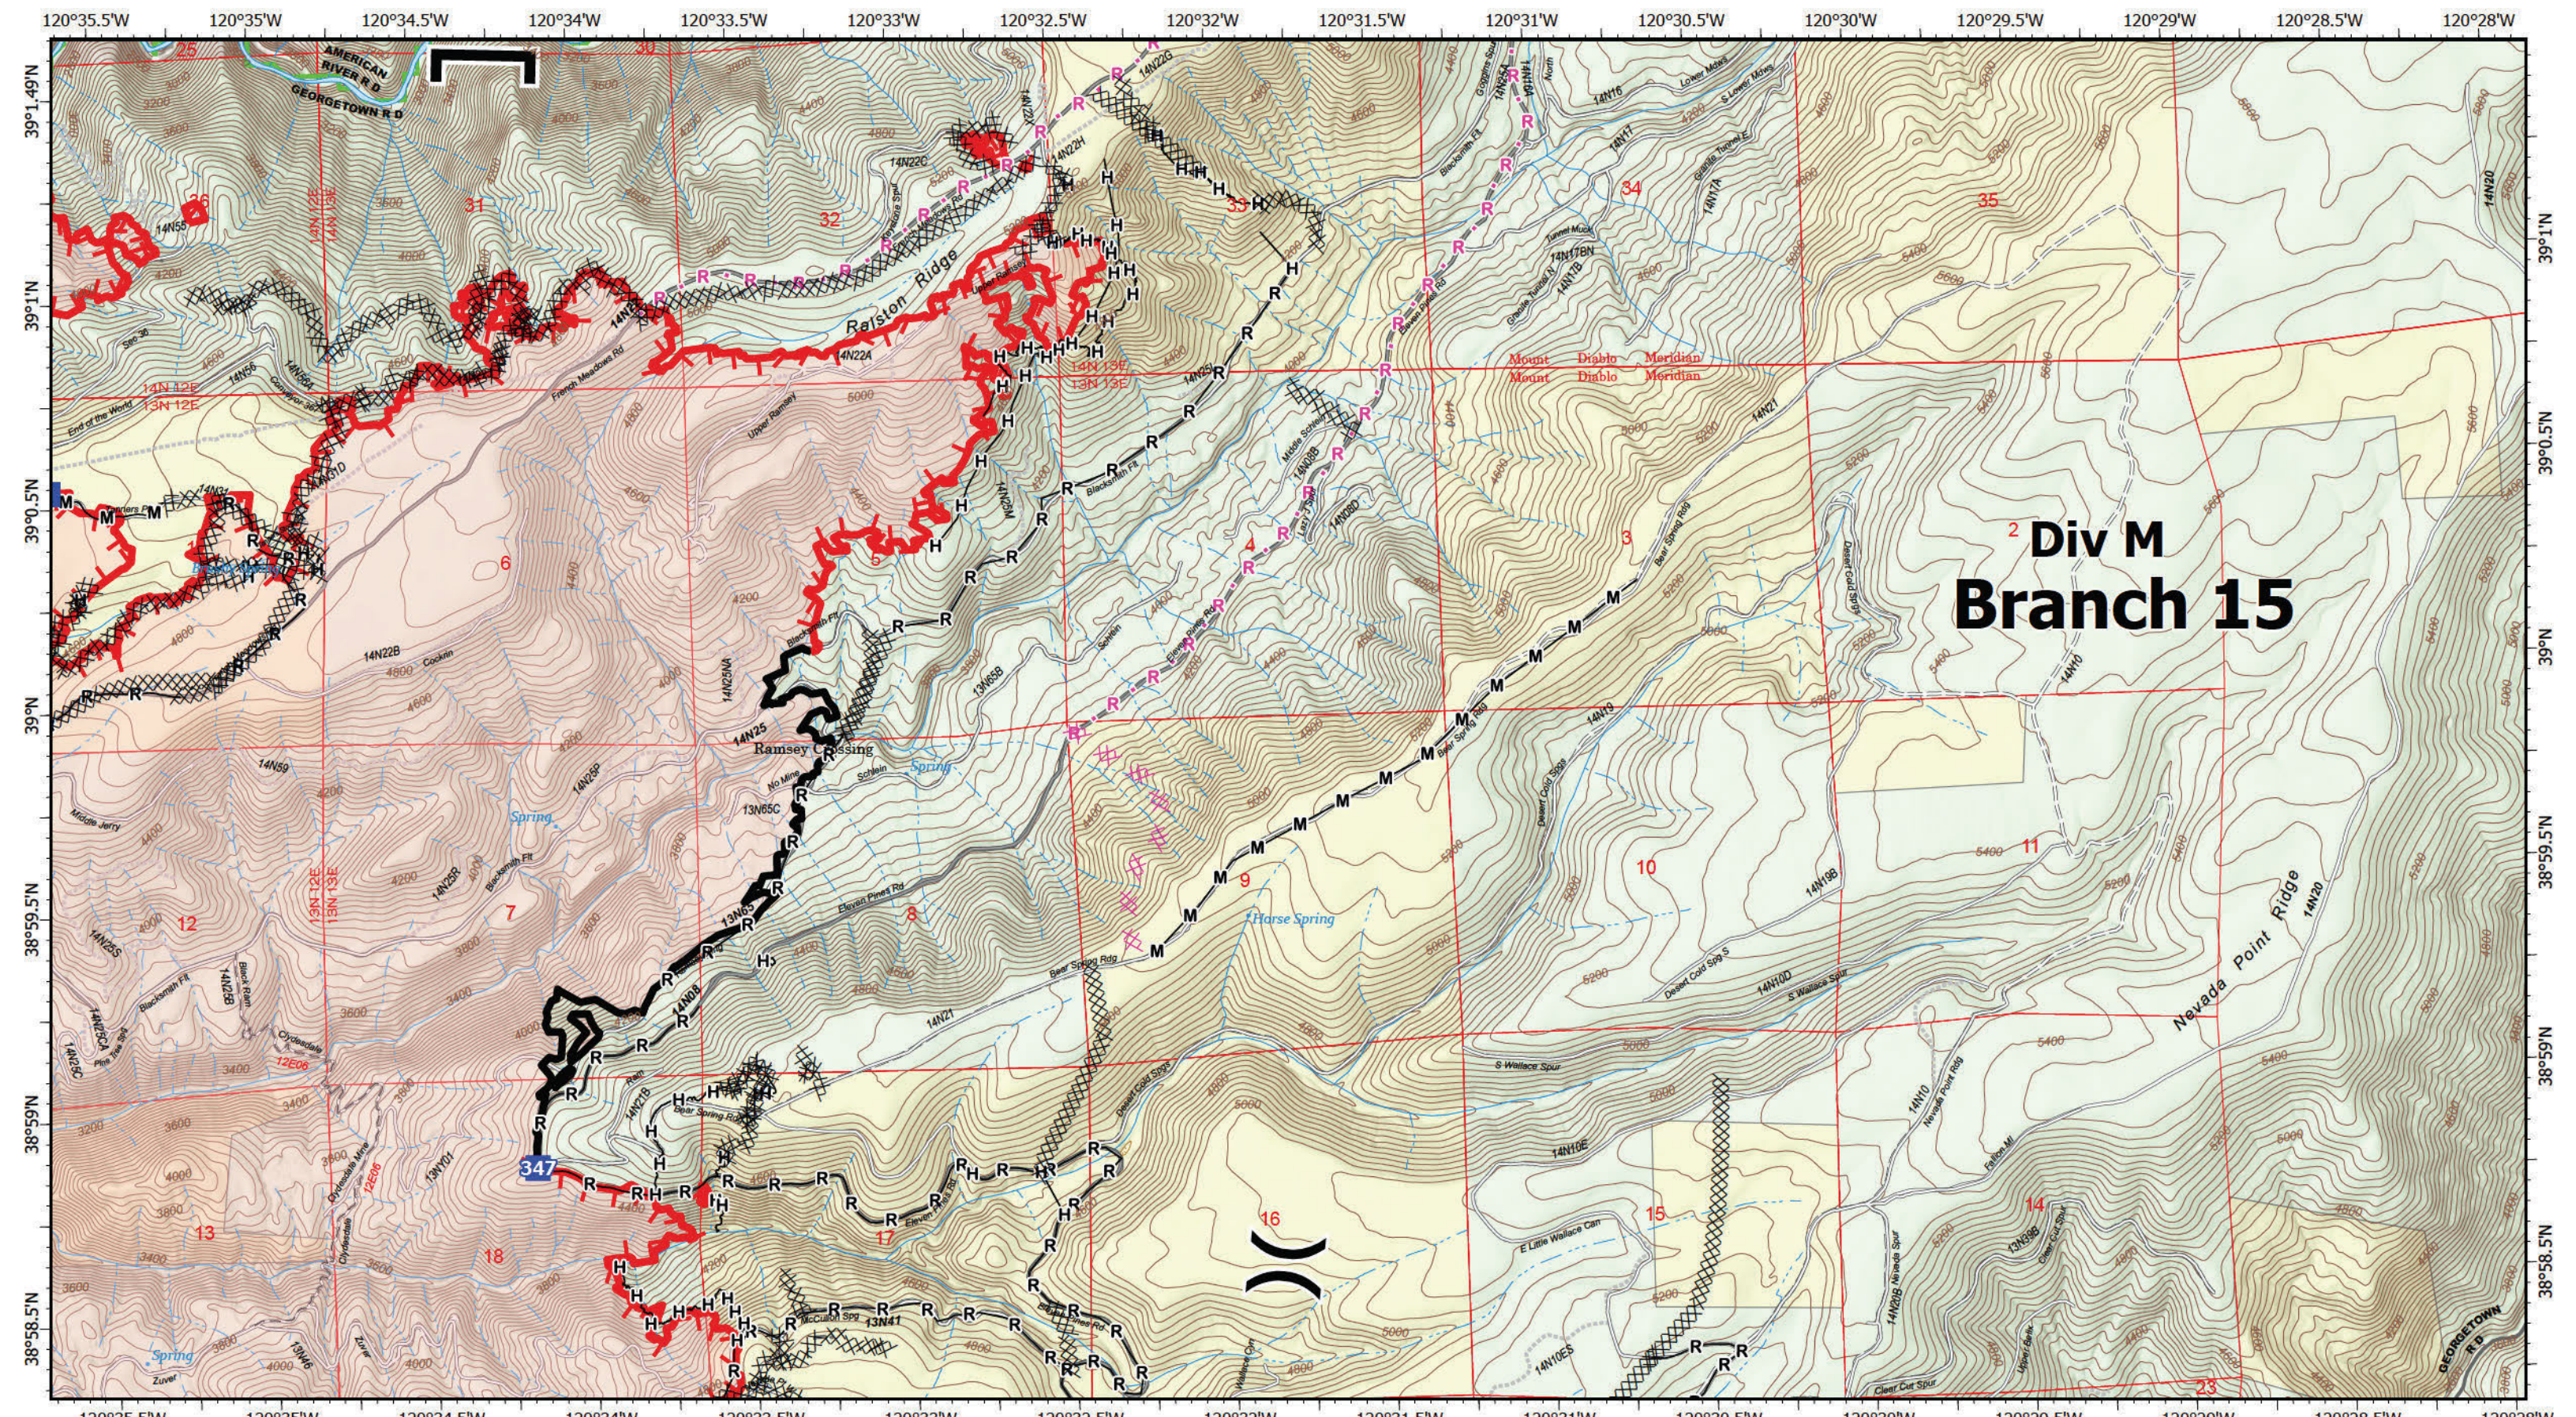

Page Name: F5

0 0.5 1 Miles

Prepared by:
 CAIMT5 9/20/2022
 21:05
 North American 1983 Datum, LatLong Grid

IAP MAP
MOSQUITO
 9/21/2022

Div M Branch 15

IAP Map
MOSQUITO
 CA-TNF-001371
 9/21/2022

- Wildfire Daily Fire Perimeter
- Contained
- Uncontained
- Completed Dozer Line
- Completed Hand Line
- Completed Mixed Construction Line
- Completed Road as Line
- X Planned Dozer Line
- Access or Improved Road
- Branch Break
- Drop Point
- Hazard
- SPI Tahoe

Page Name: F6

0 0.5 1 Miles

Prepared by:
 CAIMT5 9/20/2022
 21:05
 North American 1983 Datum, LatLong Grid

IAP MAP
MOSQUITO
 9/21/2022

Div M Branch 15

IAP Map
MOSQUITO
CA-TNF-001371
9/21/2022

- ▭ Wildfire Daily Fire Perimeter
- ▭ Contained
- ▭ Uncontained
- ⊗ Completed Dozer Line
- H Completed Hand Line
- M Completed Mixed Construction Line
- R Completed Road as Line
- ⊗ Planned Dozer Line
- R Planned Road as Line
- Access or Improved Road
- Other
-) Division Break
- | Branch Break
- Drop Point
- ▭ SPI Tahoe

Page Name: F7

0 0.5 1 Miles

Prepared by:
CAIMT5 9/20/2022
21:05
North American 1983 Datum, LatLong Grid

IAP MAP
MOSQUITO
9/21/2022

IAP Map
 MOSQUITO
 9/21/2022

IAP Map
 MOSQUITO
 CA-TNF-001371
 9/21/2022

- | | | |
|-------------------------------|------------------------|------------|
| Wildfire Daily Fire Perimeter | Completed Road as Line | Hazard |
| Contained | Planned Dozer Line | SPI Camino |
| Completed Dozer Line | Planned Hand Line | |
| Completed Hand Line | Drop Point | |

- Completed Road as Line
- Helispot
- Drop Point
- X Closure

- ▲ Hazard
- ⊙ Water Source
- SPI Tahoe
- SPI Camino

Page Name: G5

0 0.5 1 Miles

Prepared by:
 CAIMT5 9/20/2022
 21:05
 North American 1983 Datum, LatLong Grid