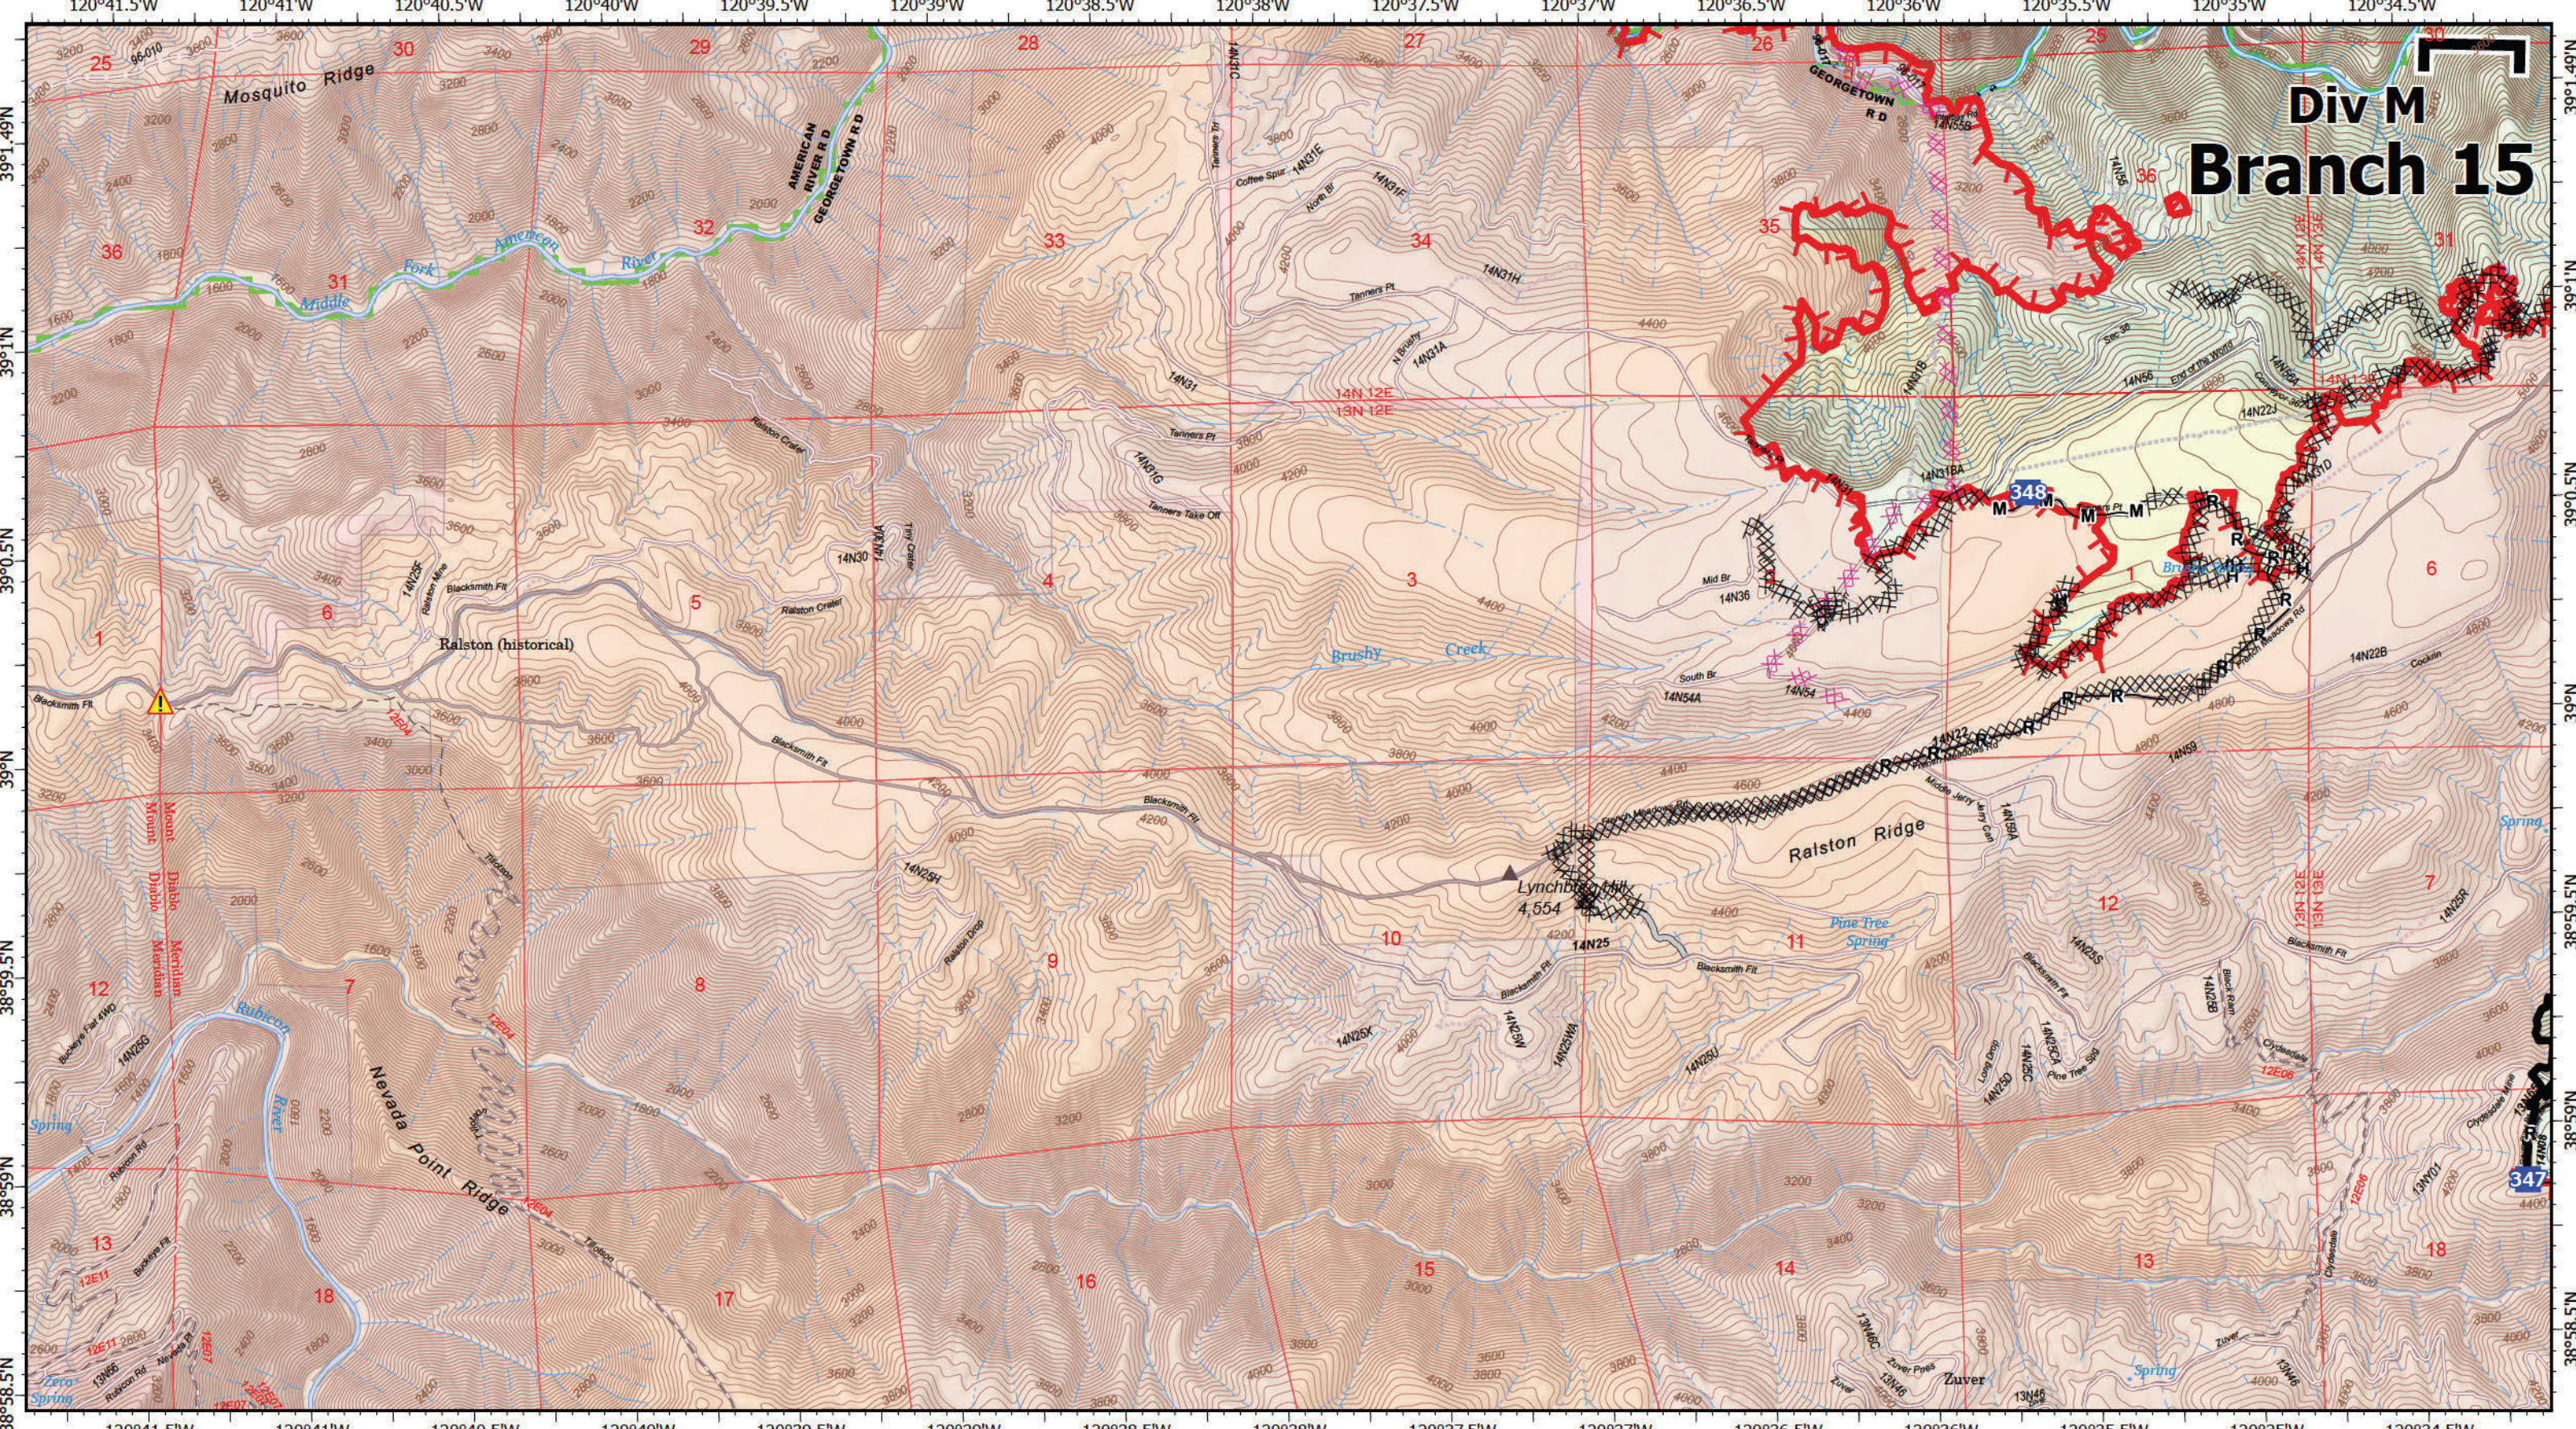

Page Name: F4

0 0.5 1 Miles

Prepared by:
CAIMT5 9/20/2022
21:05
North American 1983 Datum, LatLong Grid

IAP MAP
MOSQUITO
9/21/2022

Div KK/YY
Branch 20/25

IAP Map
MOSQUITO
 CA-TNF-001371
 9/21/2022

- Wildfire Daily Fire Perimeter
- Contained
- Completed Dozer Line
- Completed Hand Line
- Completed Road as Line
- Drop Point
- Hazard
- SPI Tahoe
- SPI Camino

Page Name: F5

0 0.5 1 Miles

Prepared by:
 CAIMT5 9/20/2022
 21:05
 North American 1983 Datum, LatLong Grid

IAP MAP
MOSQUITO
 9/21/2022

Div M Branch 15

IAP Map
MOSQUITO
 CA-TNF-001371
 9/21/2022

- Wildfire Daily Fire Perimeter
- Contained
- Uncontained
- Completed Dozer Line
- Completed Hand Line
- Completed Mixed Construction Line
- Completed Road as Line
- X Planned Dozer Line
- Access or Improved Road
- Branch Break
- Drop Point
- Hazard
- SPI Tahoe