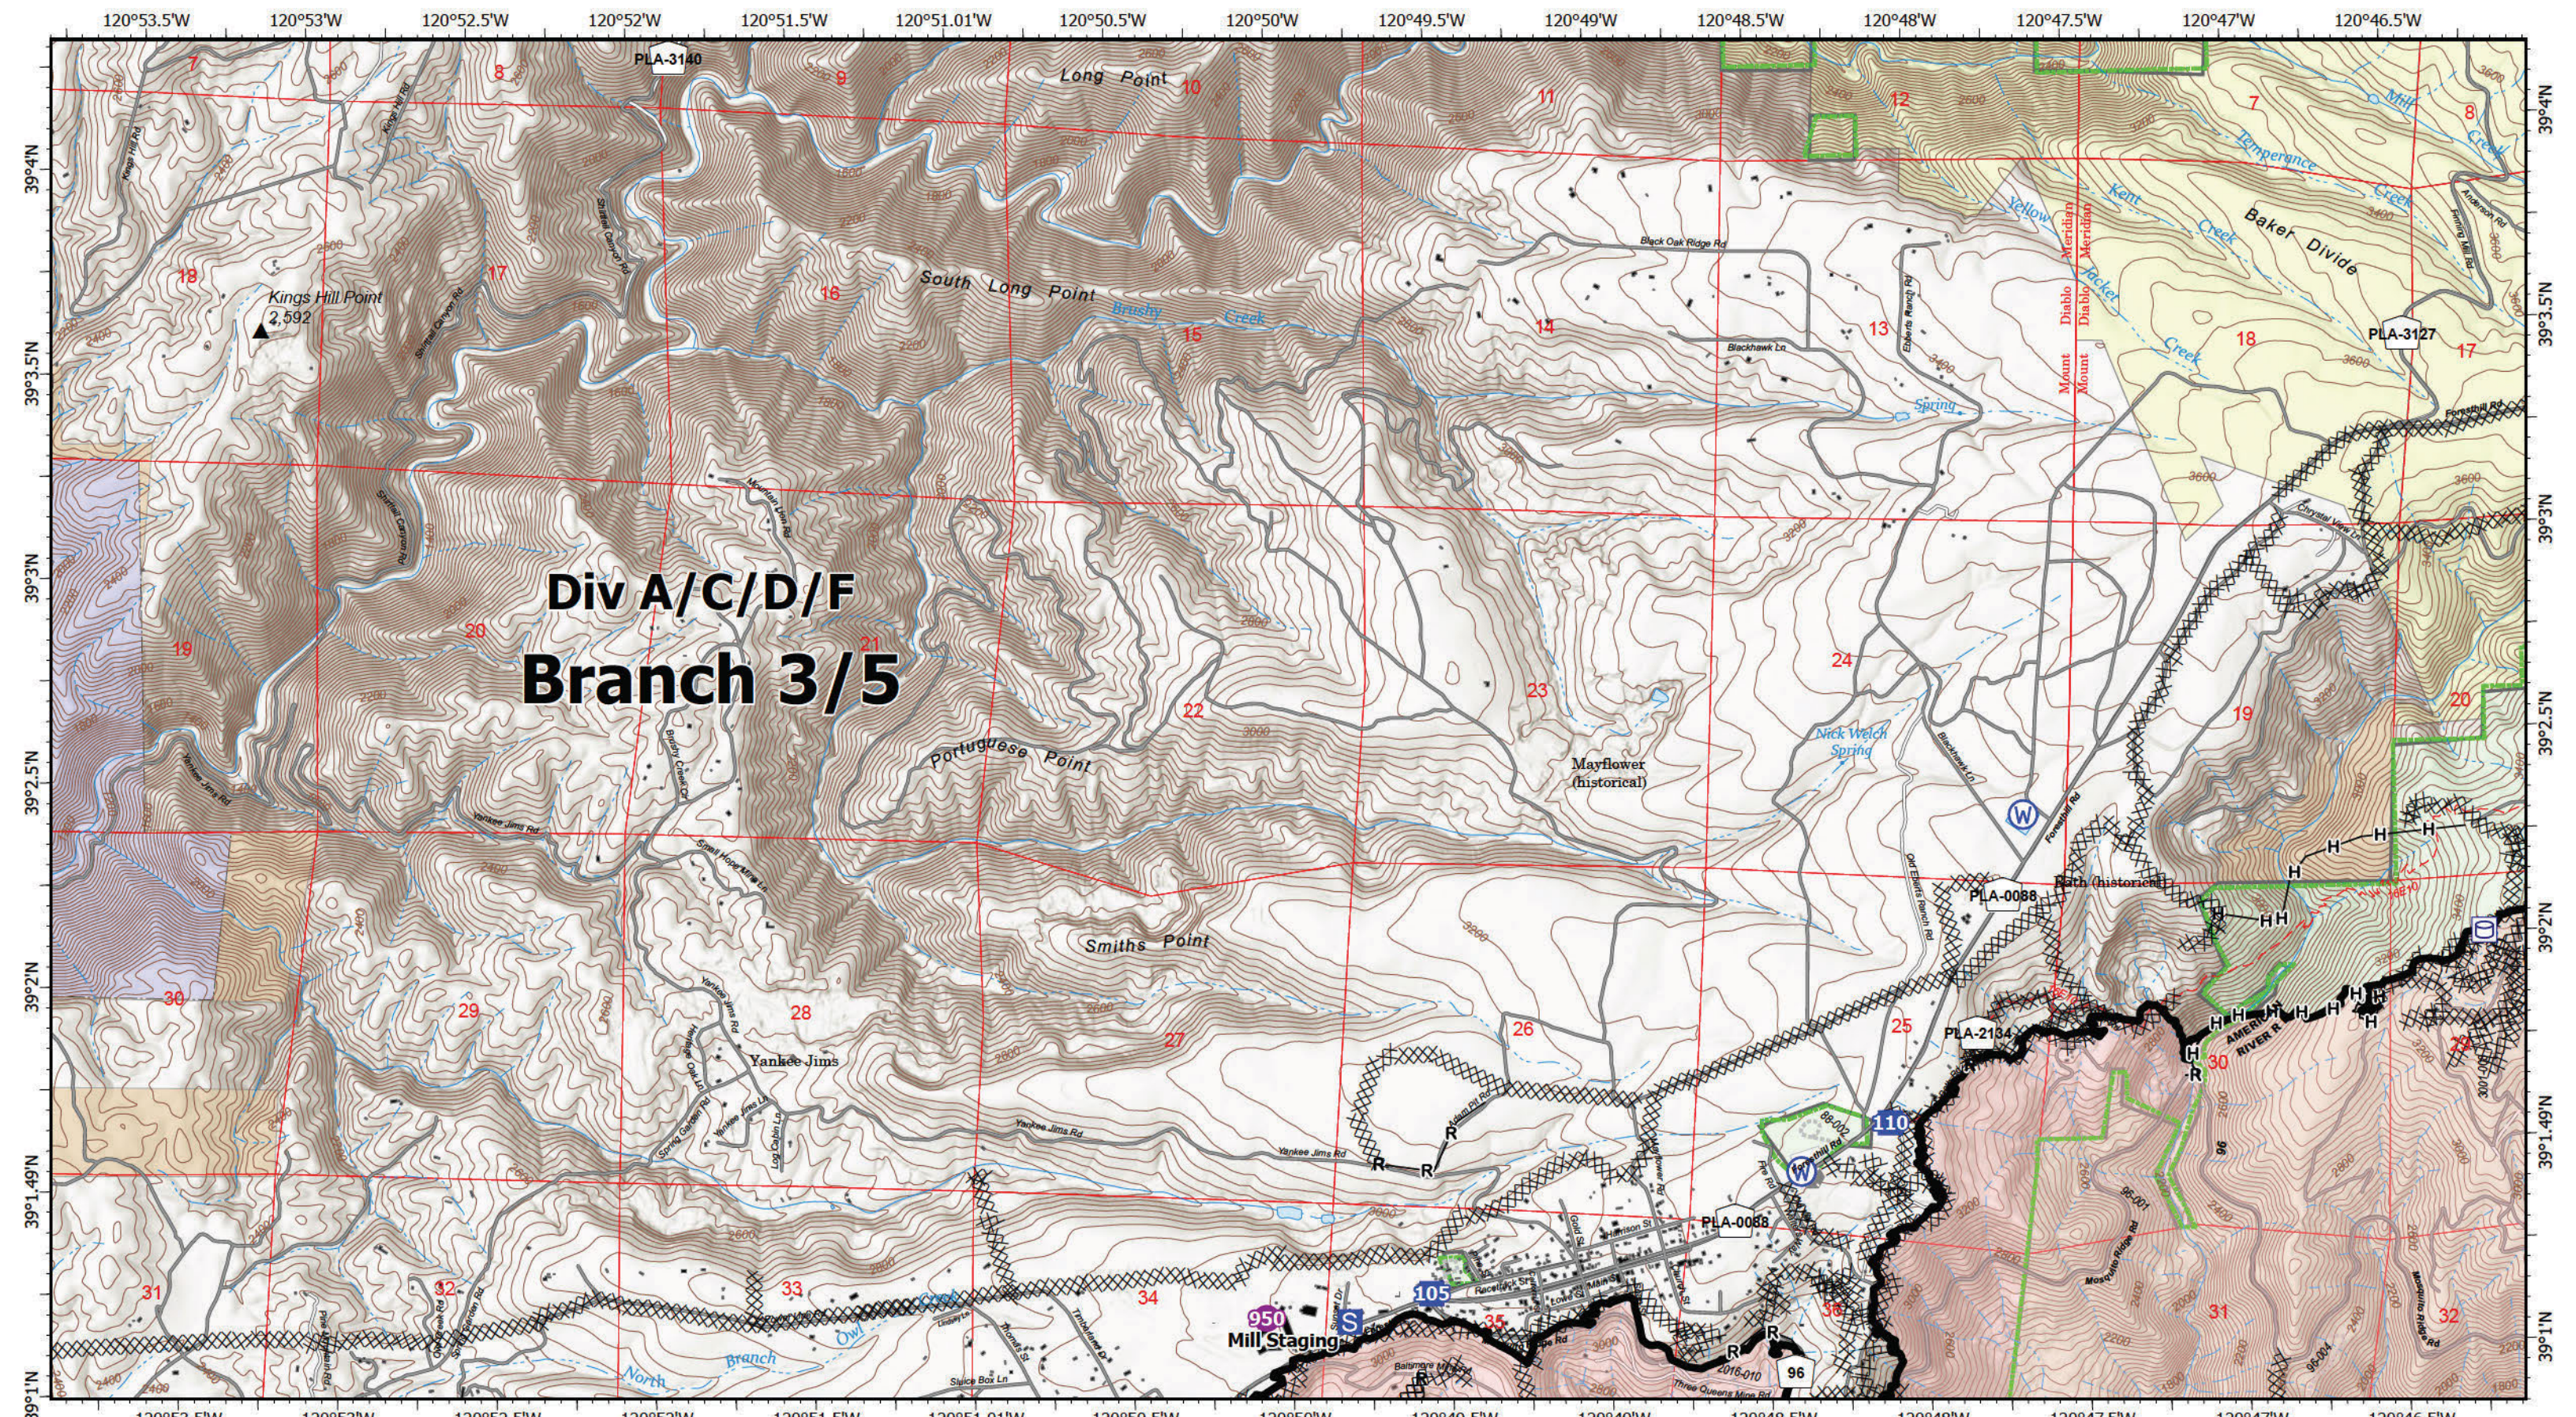

**Div A/C/D/F
Branch 3/5**

IAP Map
MOSQUITO
9/21/2022

IAP Map
MOSQUITO
CA-TNF-001371
9/21/2022

- Wildfire Daily Fire Perimeter
- Contained
- Completed Dozer Line
- Completed Hand Line
- Completed Road as Line
- Helispot
- S Staging Area
- Fire Station
- Water Source
- SPI Tahoe

Page Name: E4

0 0.5 1 Miles

Prepared by:
CAIMT5 9/20/2022
21:04
North American 1983 Datum, LatLong Grid

IAP Map
MOSQUITO
9/21/2022