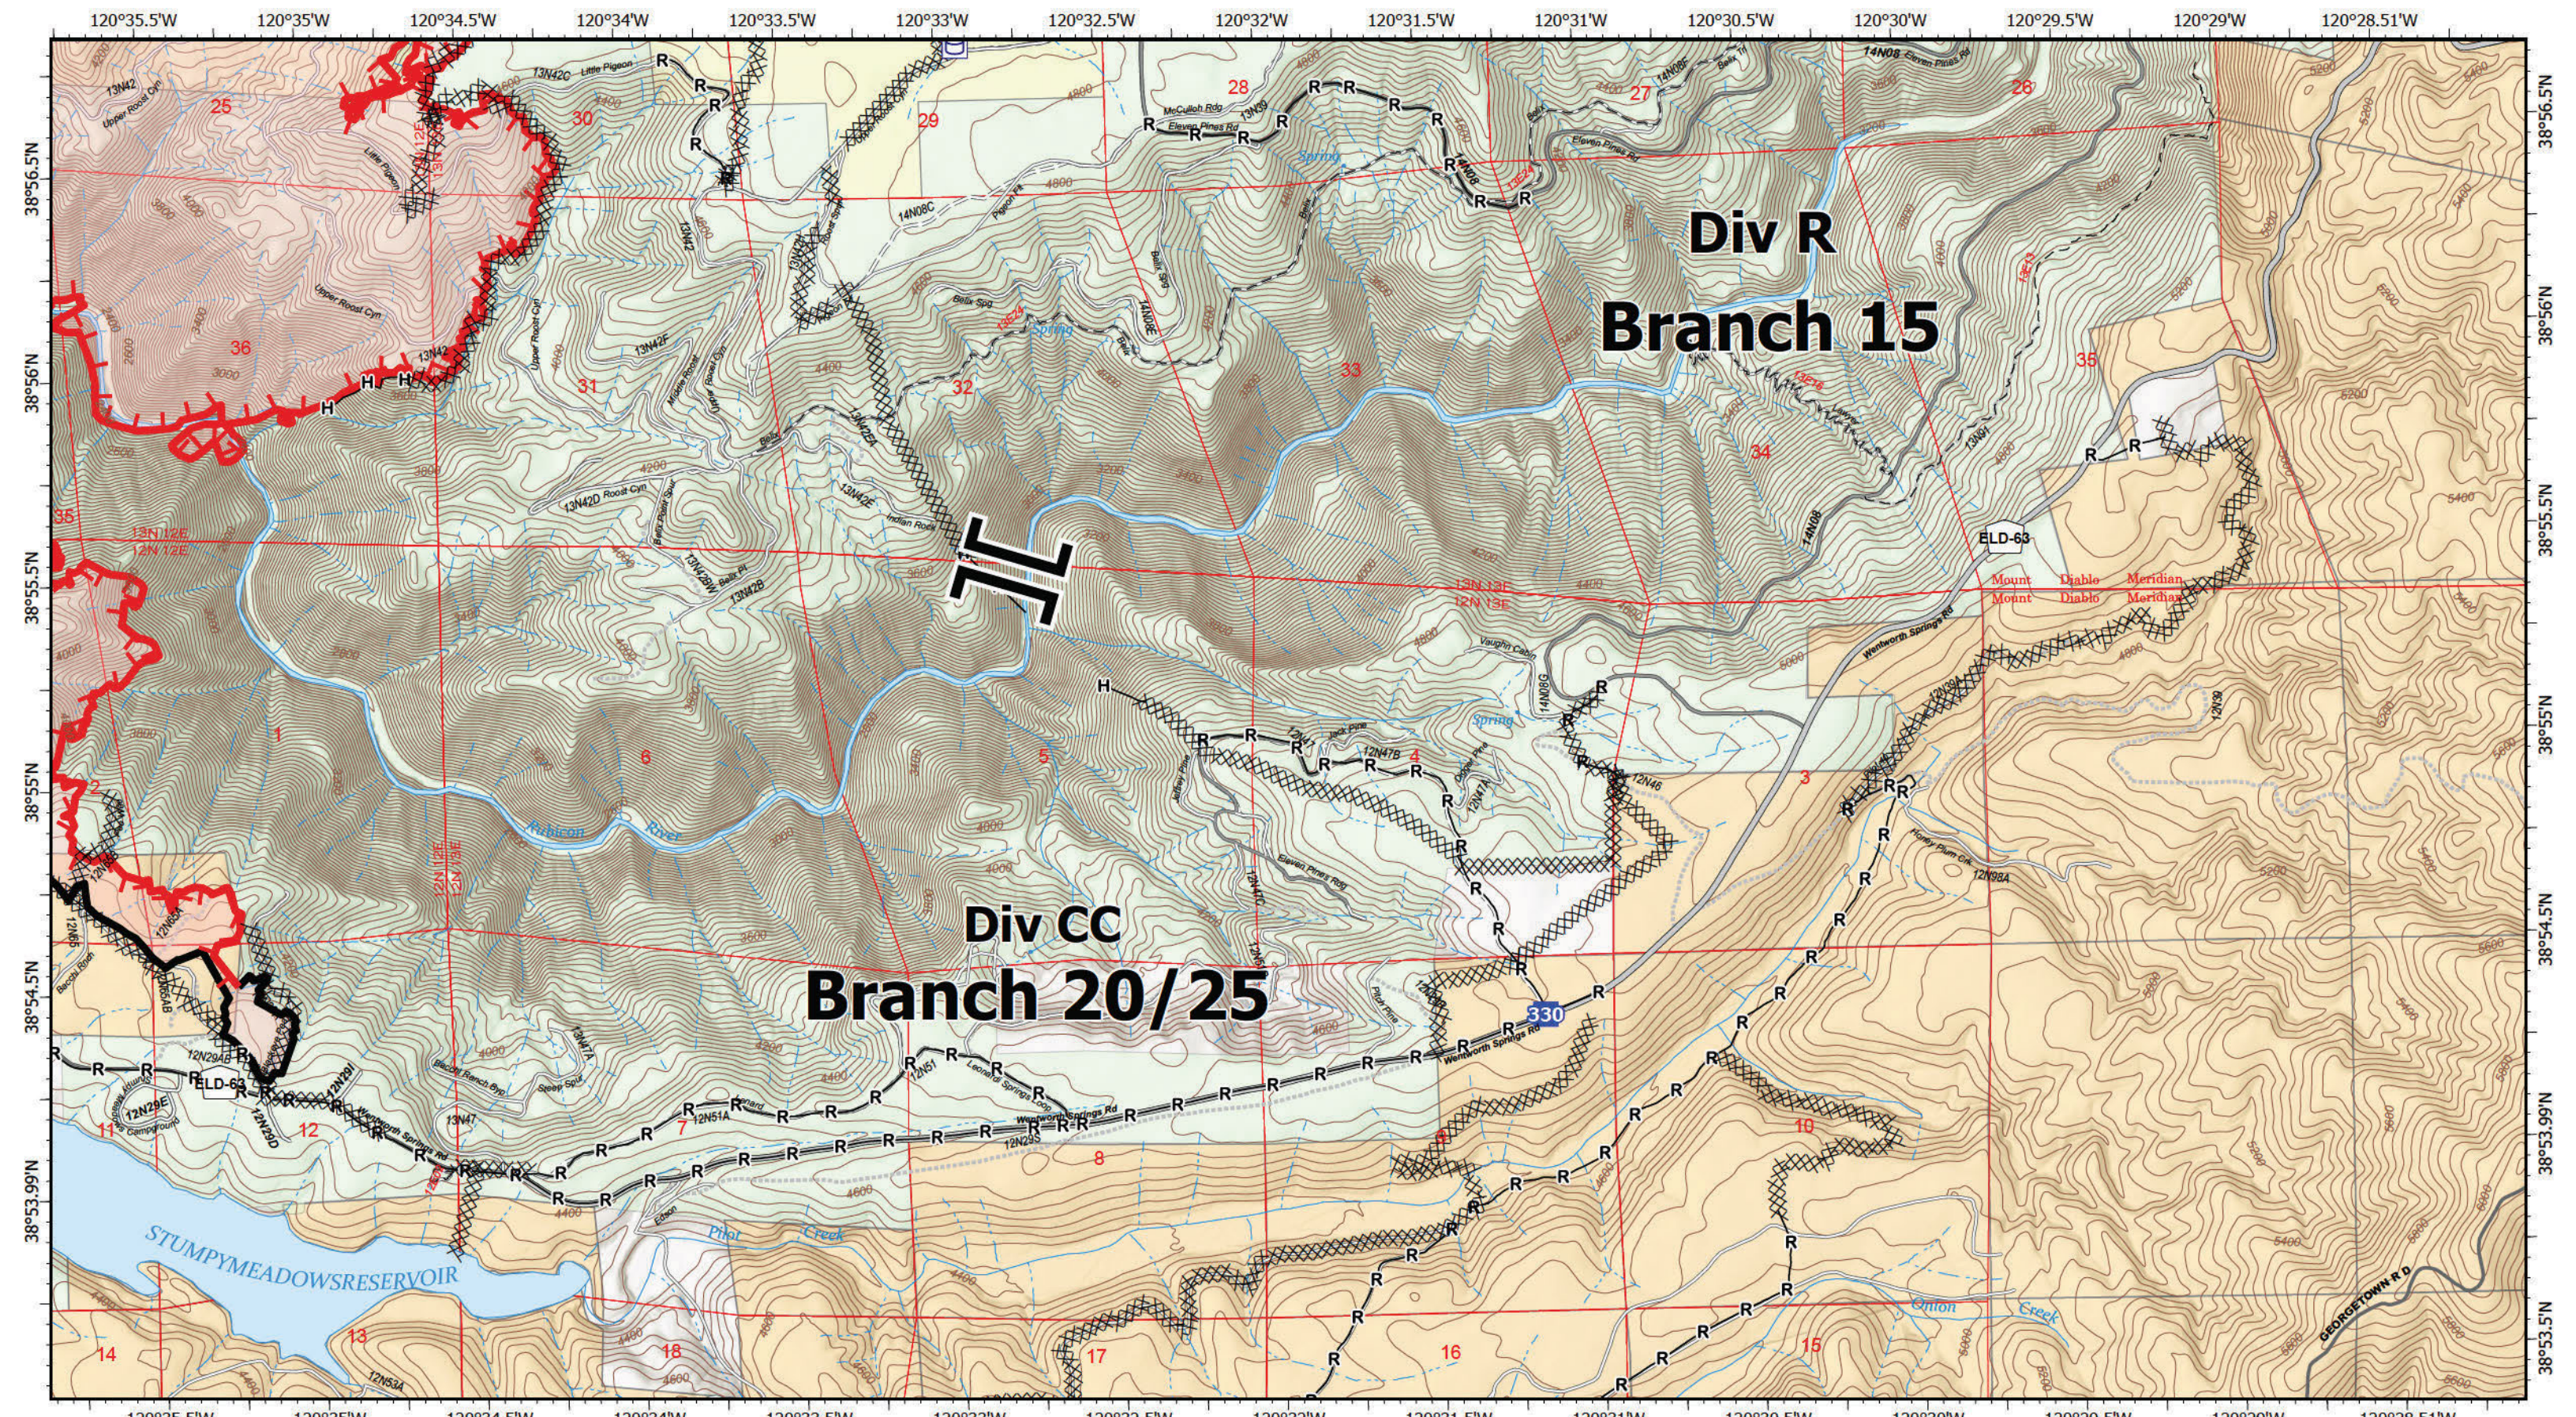

Page Name: H5

0 0.5 1 Miles

Prepared by:
CAIMT5 9/20/2022
 21:06
 North American 1983 Datum, LatLong Grid

IAP MAP
MOSQUITO
9/21/2022

IAP Map
MOSQUITO
 9/21/2022

IAP Map
MOSQUITO
 CA-TNF-001371
 9/21/2022

- ▭ Wildfire Daily Fire Perimeter
- Contained
- Uncontained
- Completed Dozer Line

- Completed Hand Line
- Completed Road as Line
- Access or Improved Road
- Dip Site

- Helispot
- X Division Break
- Drop Point
- ⊙ Water Source

- SPI Tahoe
- SPI Camino

Page Name: H6

0 0.5 1 Miles

Prepared by:
 CAIMT5 9/20/2022
 21:06
 North American 1983 Datum, LatLong Grid

IAP Map
MOSQUITO
 9/21/2022

IAP Map
 MOSQUITO
 9/21/2022

IAP Map
 MOSQUITO
 CA-TNF-001371
 9/21/2022

- Wildfire Daily Fire Perimeter
- Contained
- Uncontained
- Completed Dozer Line

- Completed Hand Line
- Completed Road as Line
- Access or Improved Road
- Dip Site