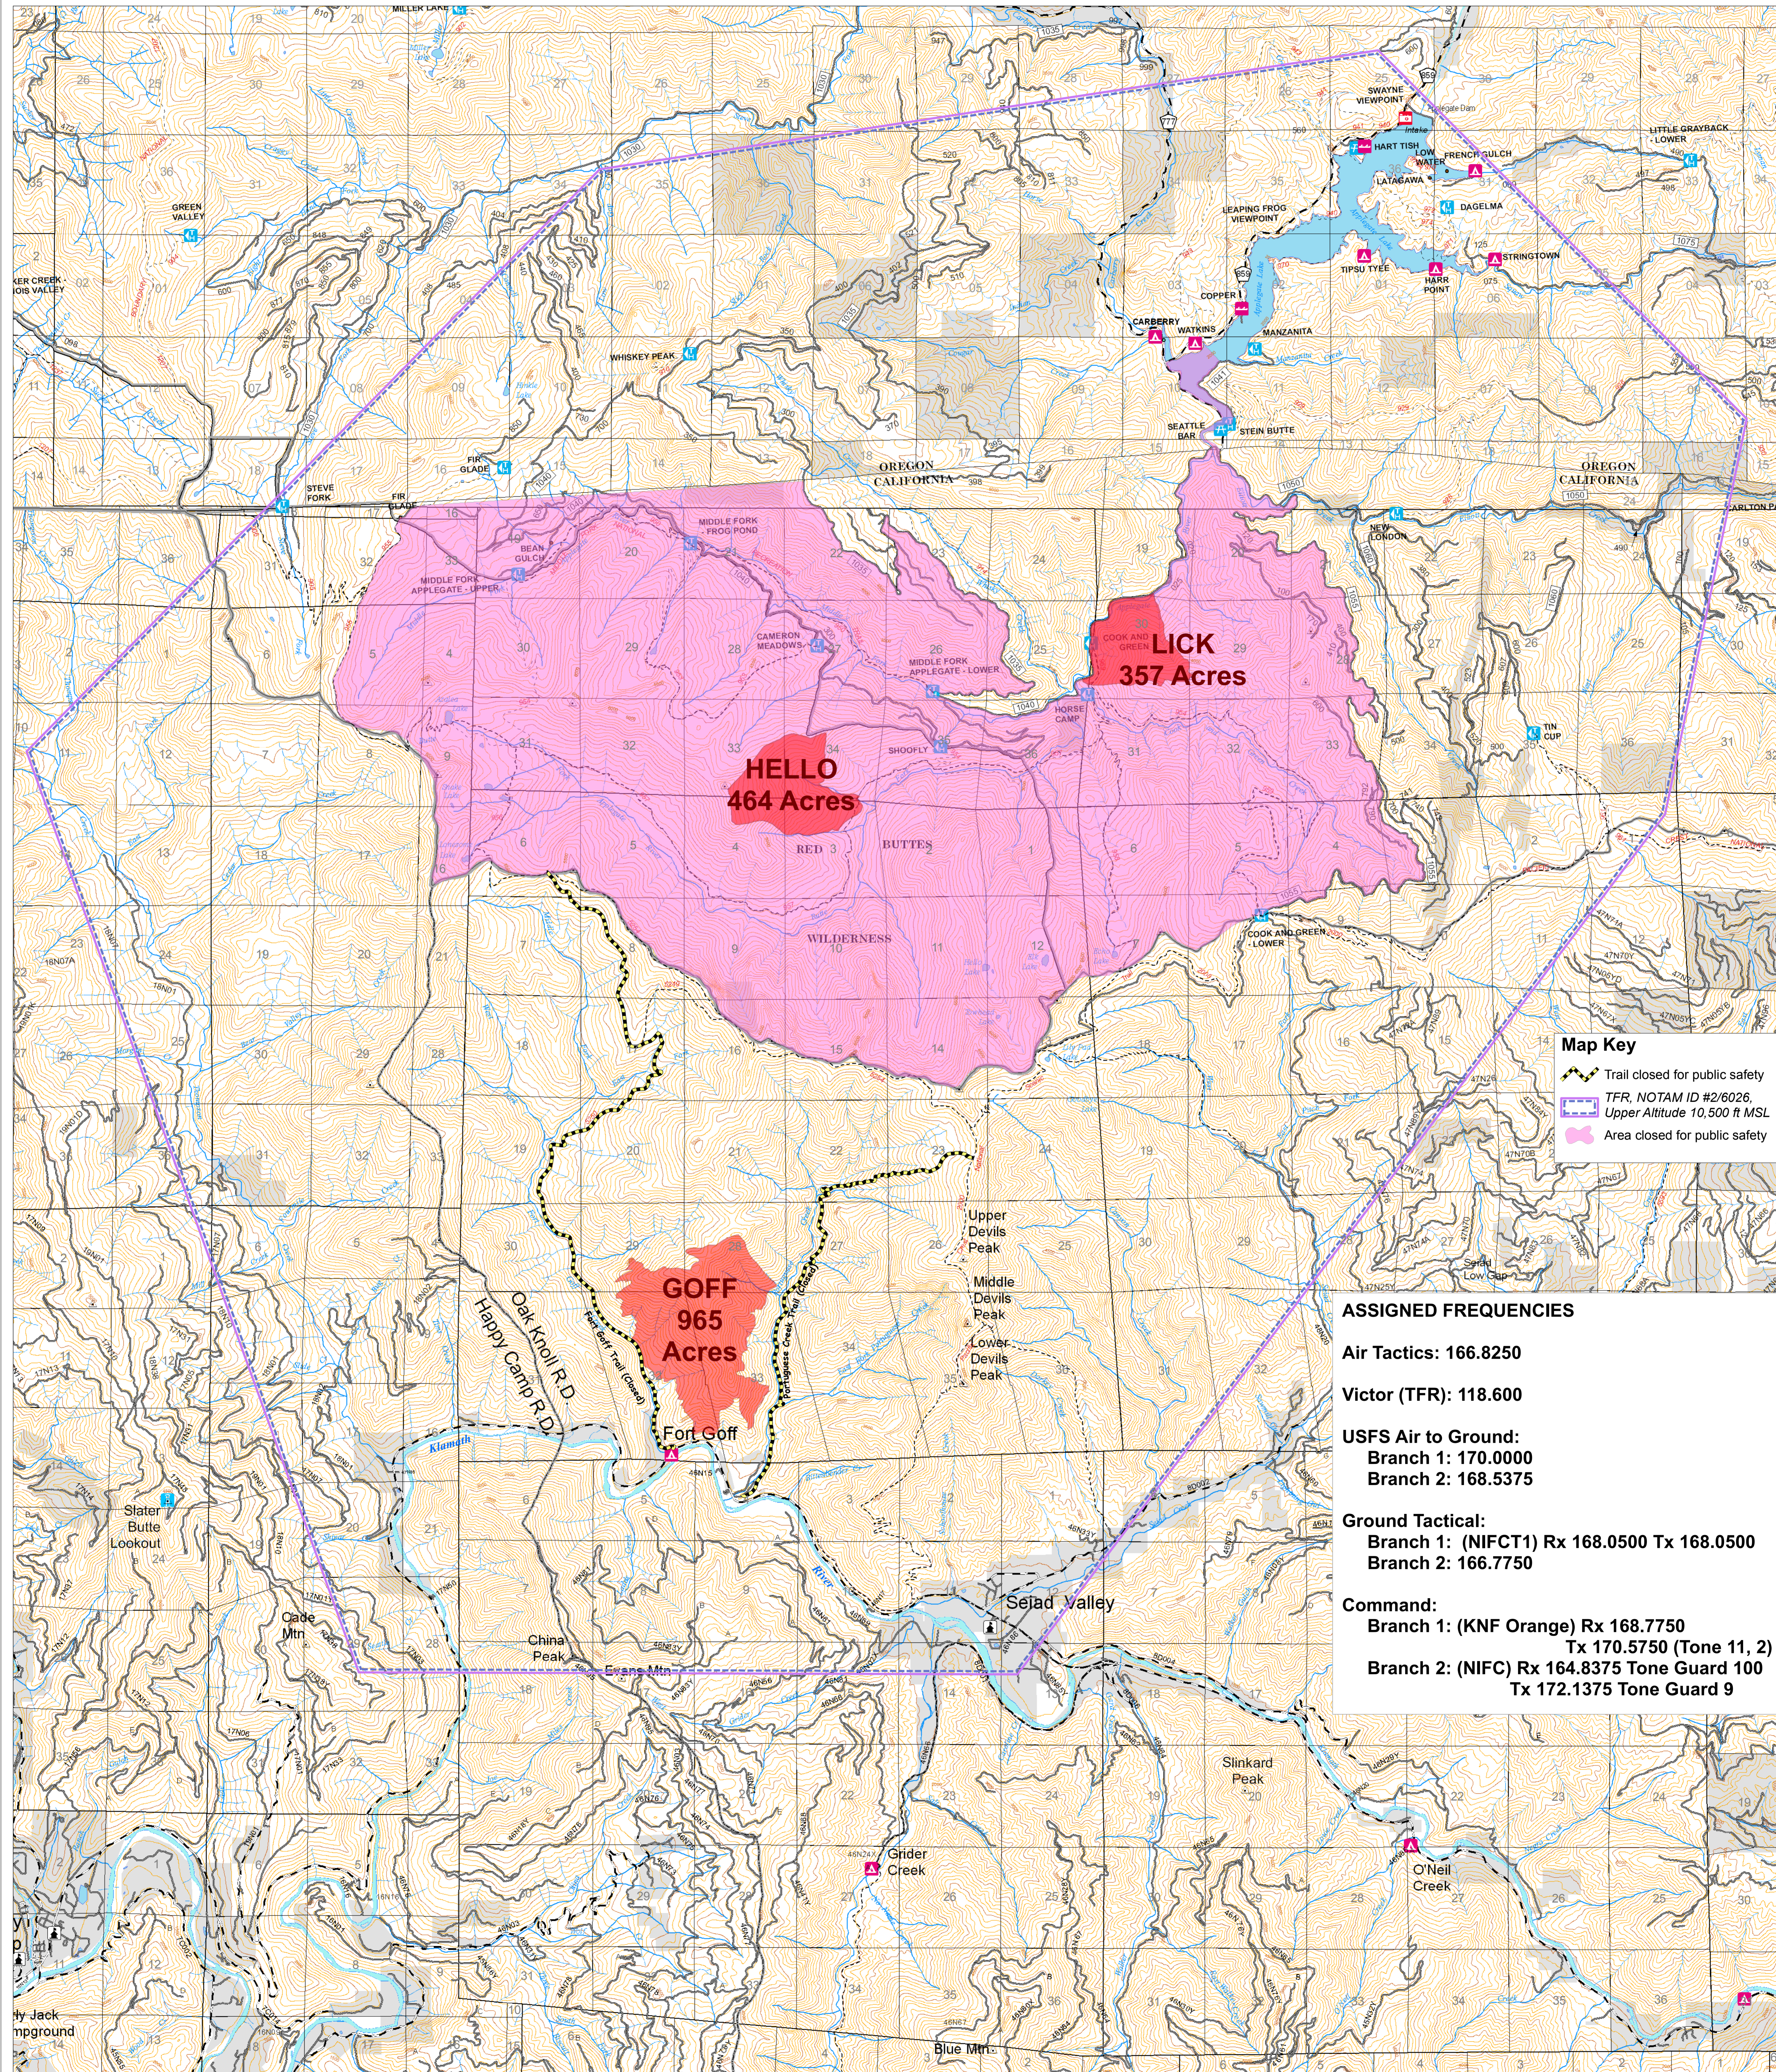

FORT COMPLEX

Rogue River-Siskiyou and Klamath National Forests

Fire perimeter as of 12 August 2012 at 2230.

Map Key

- Trail closed for public safety
- TFR, NOTAM ID #2/6026, Upper Altitude 10,500 ft MSL
- Area closed for public safety

ASSIGNED FREQUENCIES

Air Tactics: 166.8250

Victor (TFR): 118.600

USFS Air to Ground:
 Branch 1: 170.0000
 Branch 2: 168.5375

Ground Tactical:
 Branch 1: (NIFCT1) Rx 168.0500 Tx 168.0500
 Branch 2: 166.7750

Command:
 Branch 1: (KNF Orange) Rx 168.7750
 Tx 170.5750 (Tone 11, 2)
 Branch 2: (NIFC) Rx 164.8375 Tone Guard 100
 Tx 172.1375 Tone Guard 9