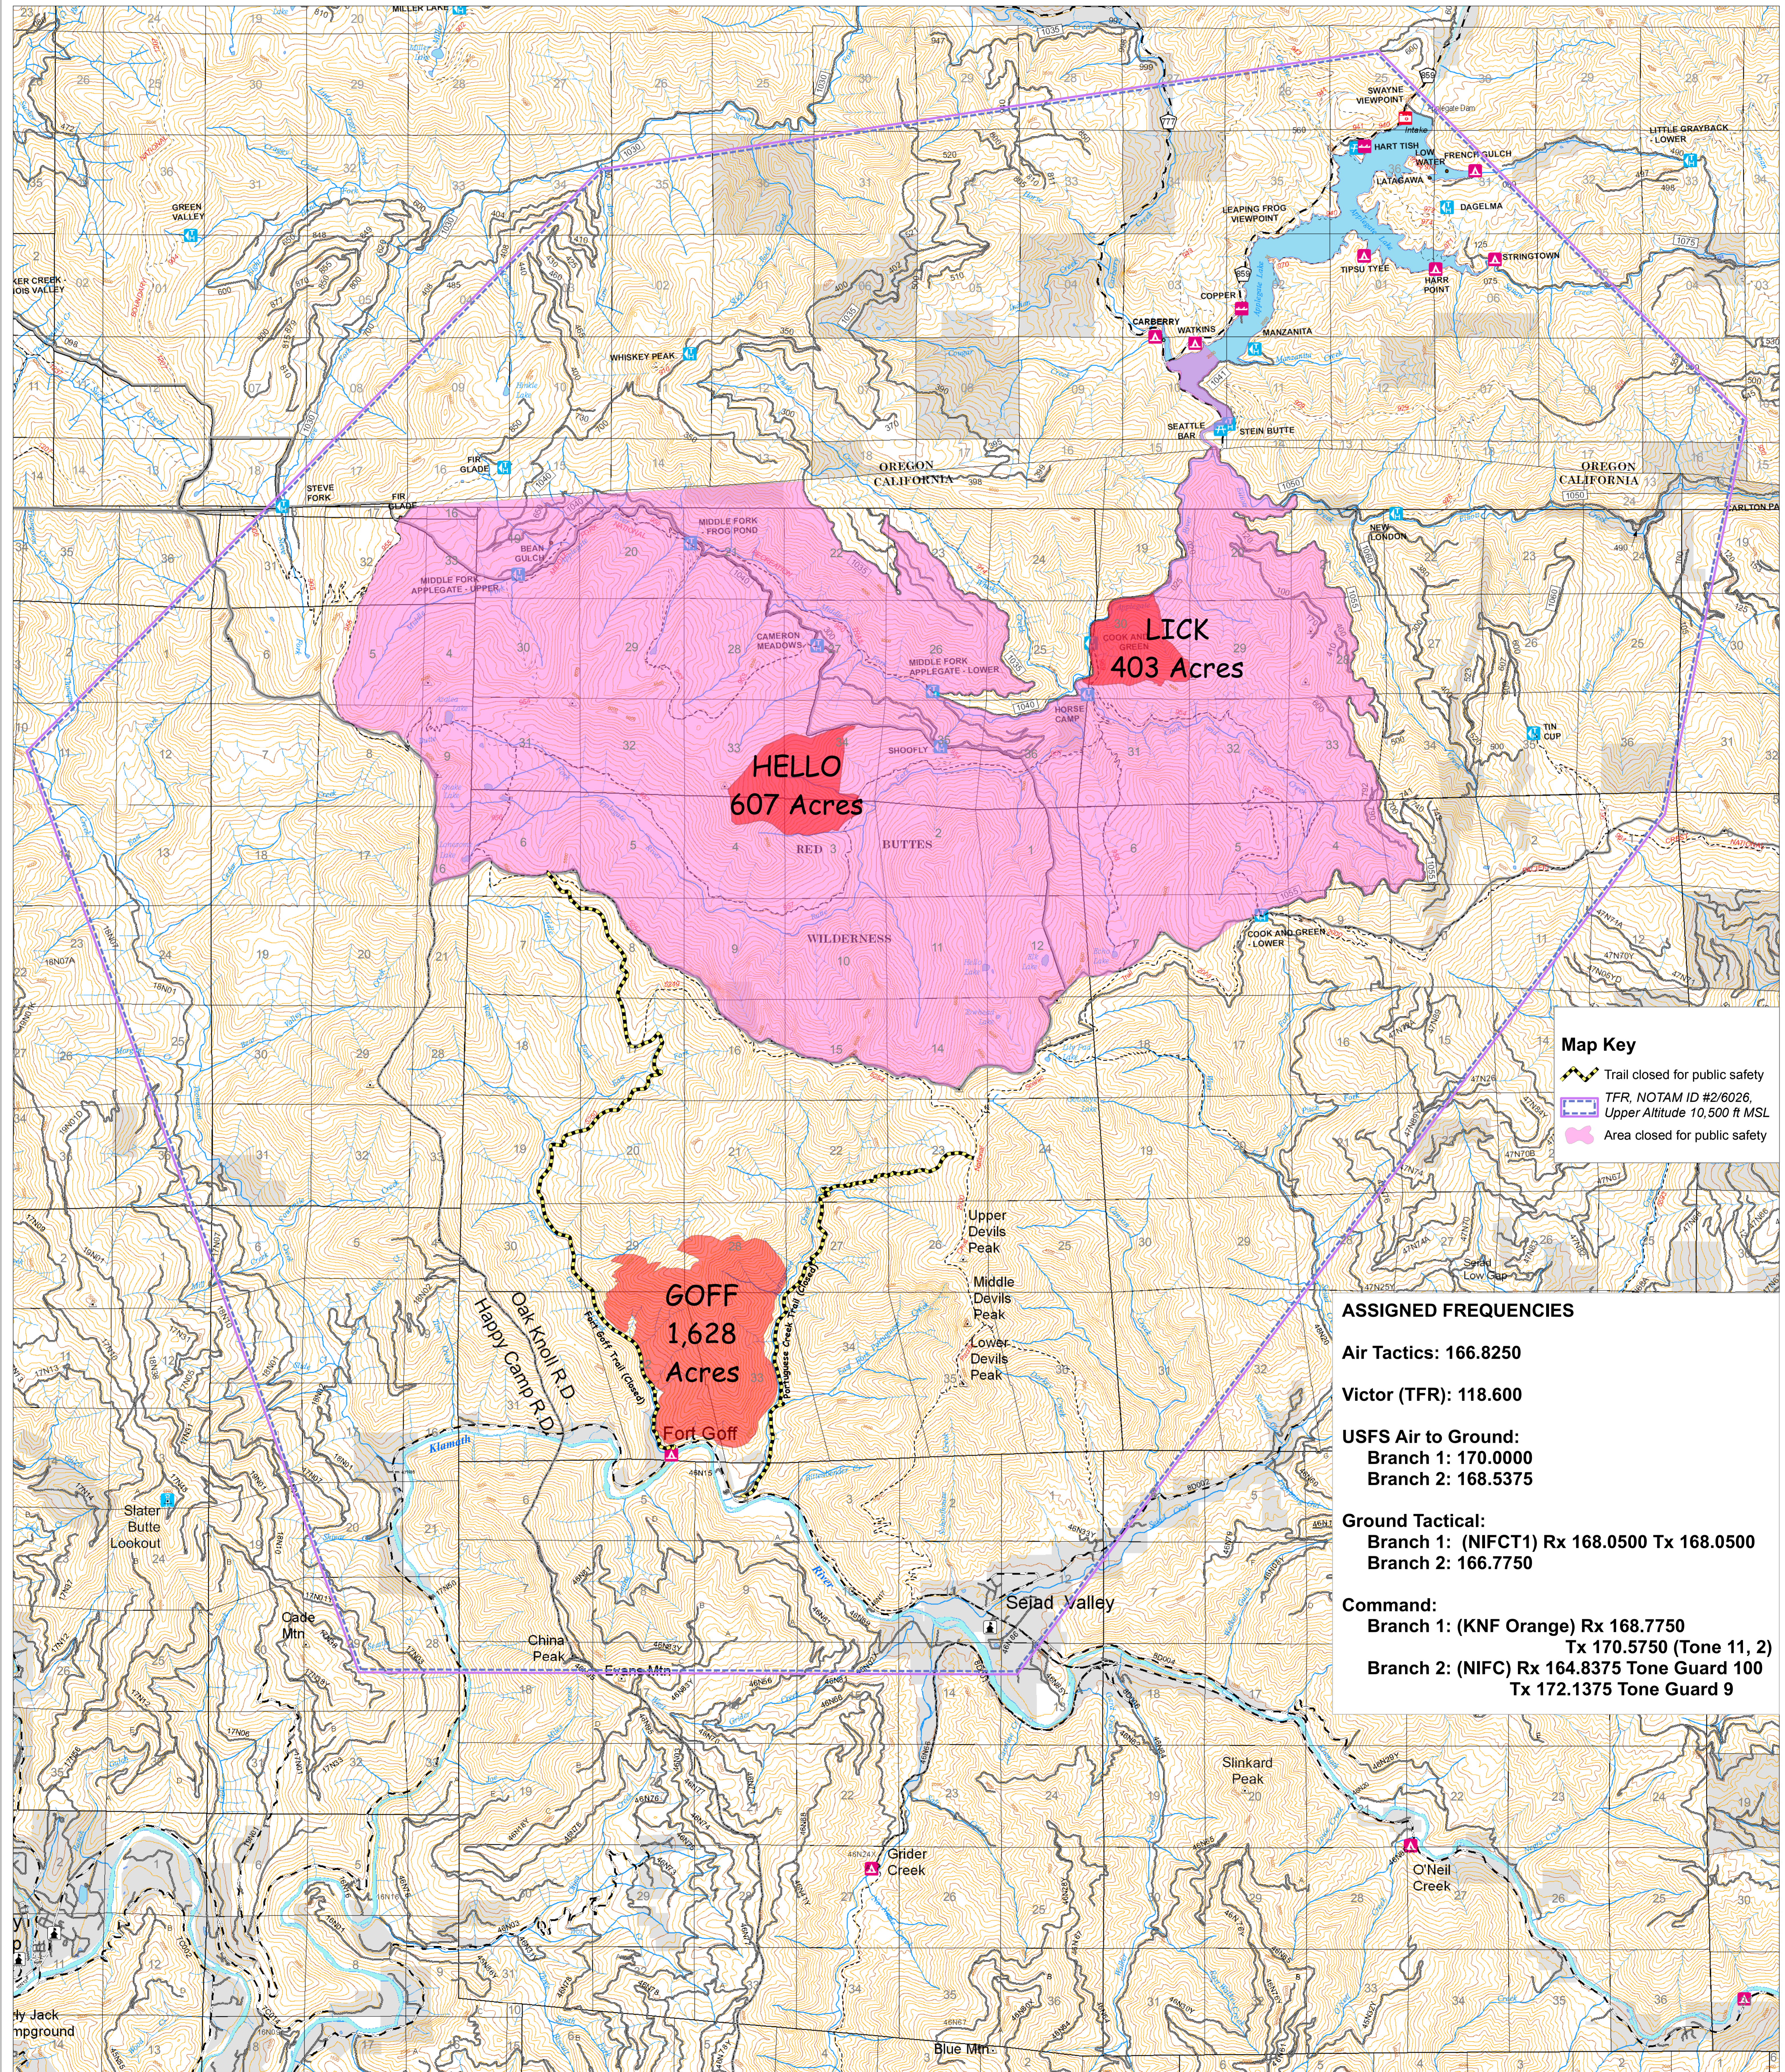

# FORT COMPLEX

## Rogue River-Siskiyou and Klamath National Forests

Fire perimeter as of 13 August 2012 at 2300.

**Map Key**

- Trail closed for public safety
- TFR, NOTAM ID #2/6026, Upper Altitude 10,500 ft MSL
- Area closed for public safety

**ASSIGNED FREQUENCIES**

**Air Tactics:** 166.8250

**Victor (TFR):** 118.600

**USFS Air to Ground:**  
 Branch 1: 170.0000  
 Branch 2: 168.5375

**Ground Tactical:**  
 Branch 1: (NIFCT1) Rx 168.0500 Tx 168.0500  
 Branch 2: 166.7750

**Command:**  
 Branch 1: (KNF Orange) Rx 168.7750  
 Tx 170.5750 (Tone 11, 2)  
 Branch 2: (NIFC) Rx 164.8375 Tone Guard 100  
 Tx 172.1375 Tone Guard 9