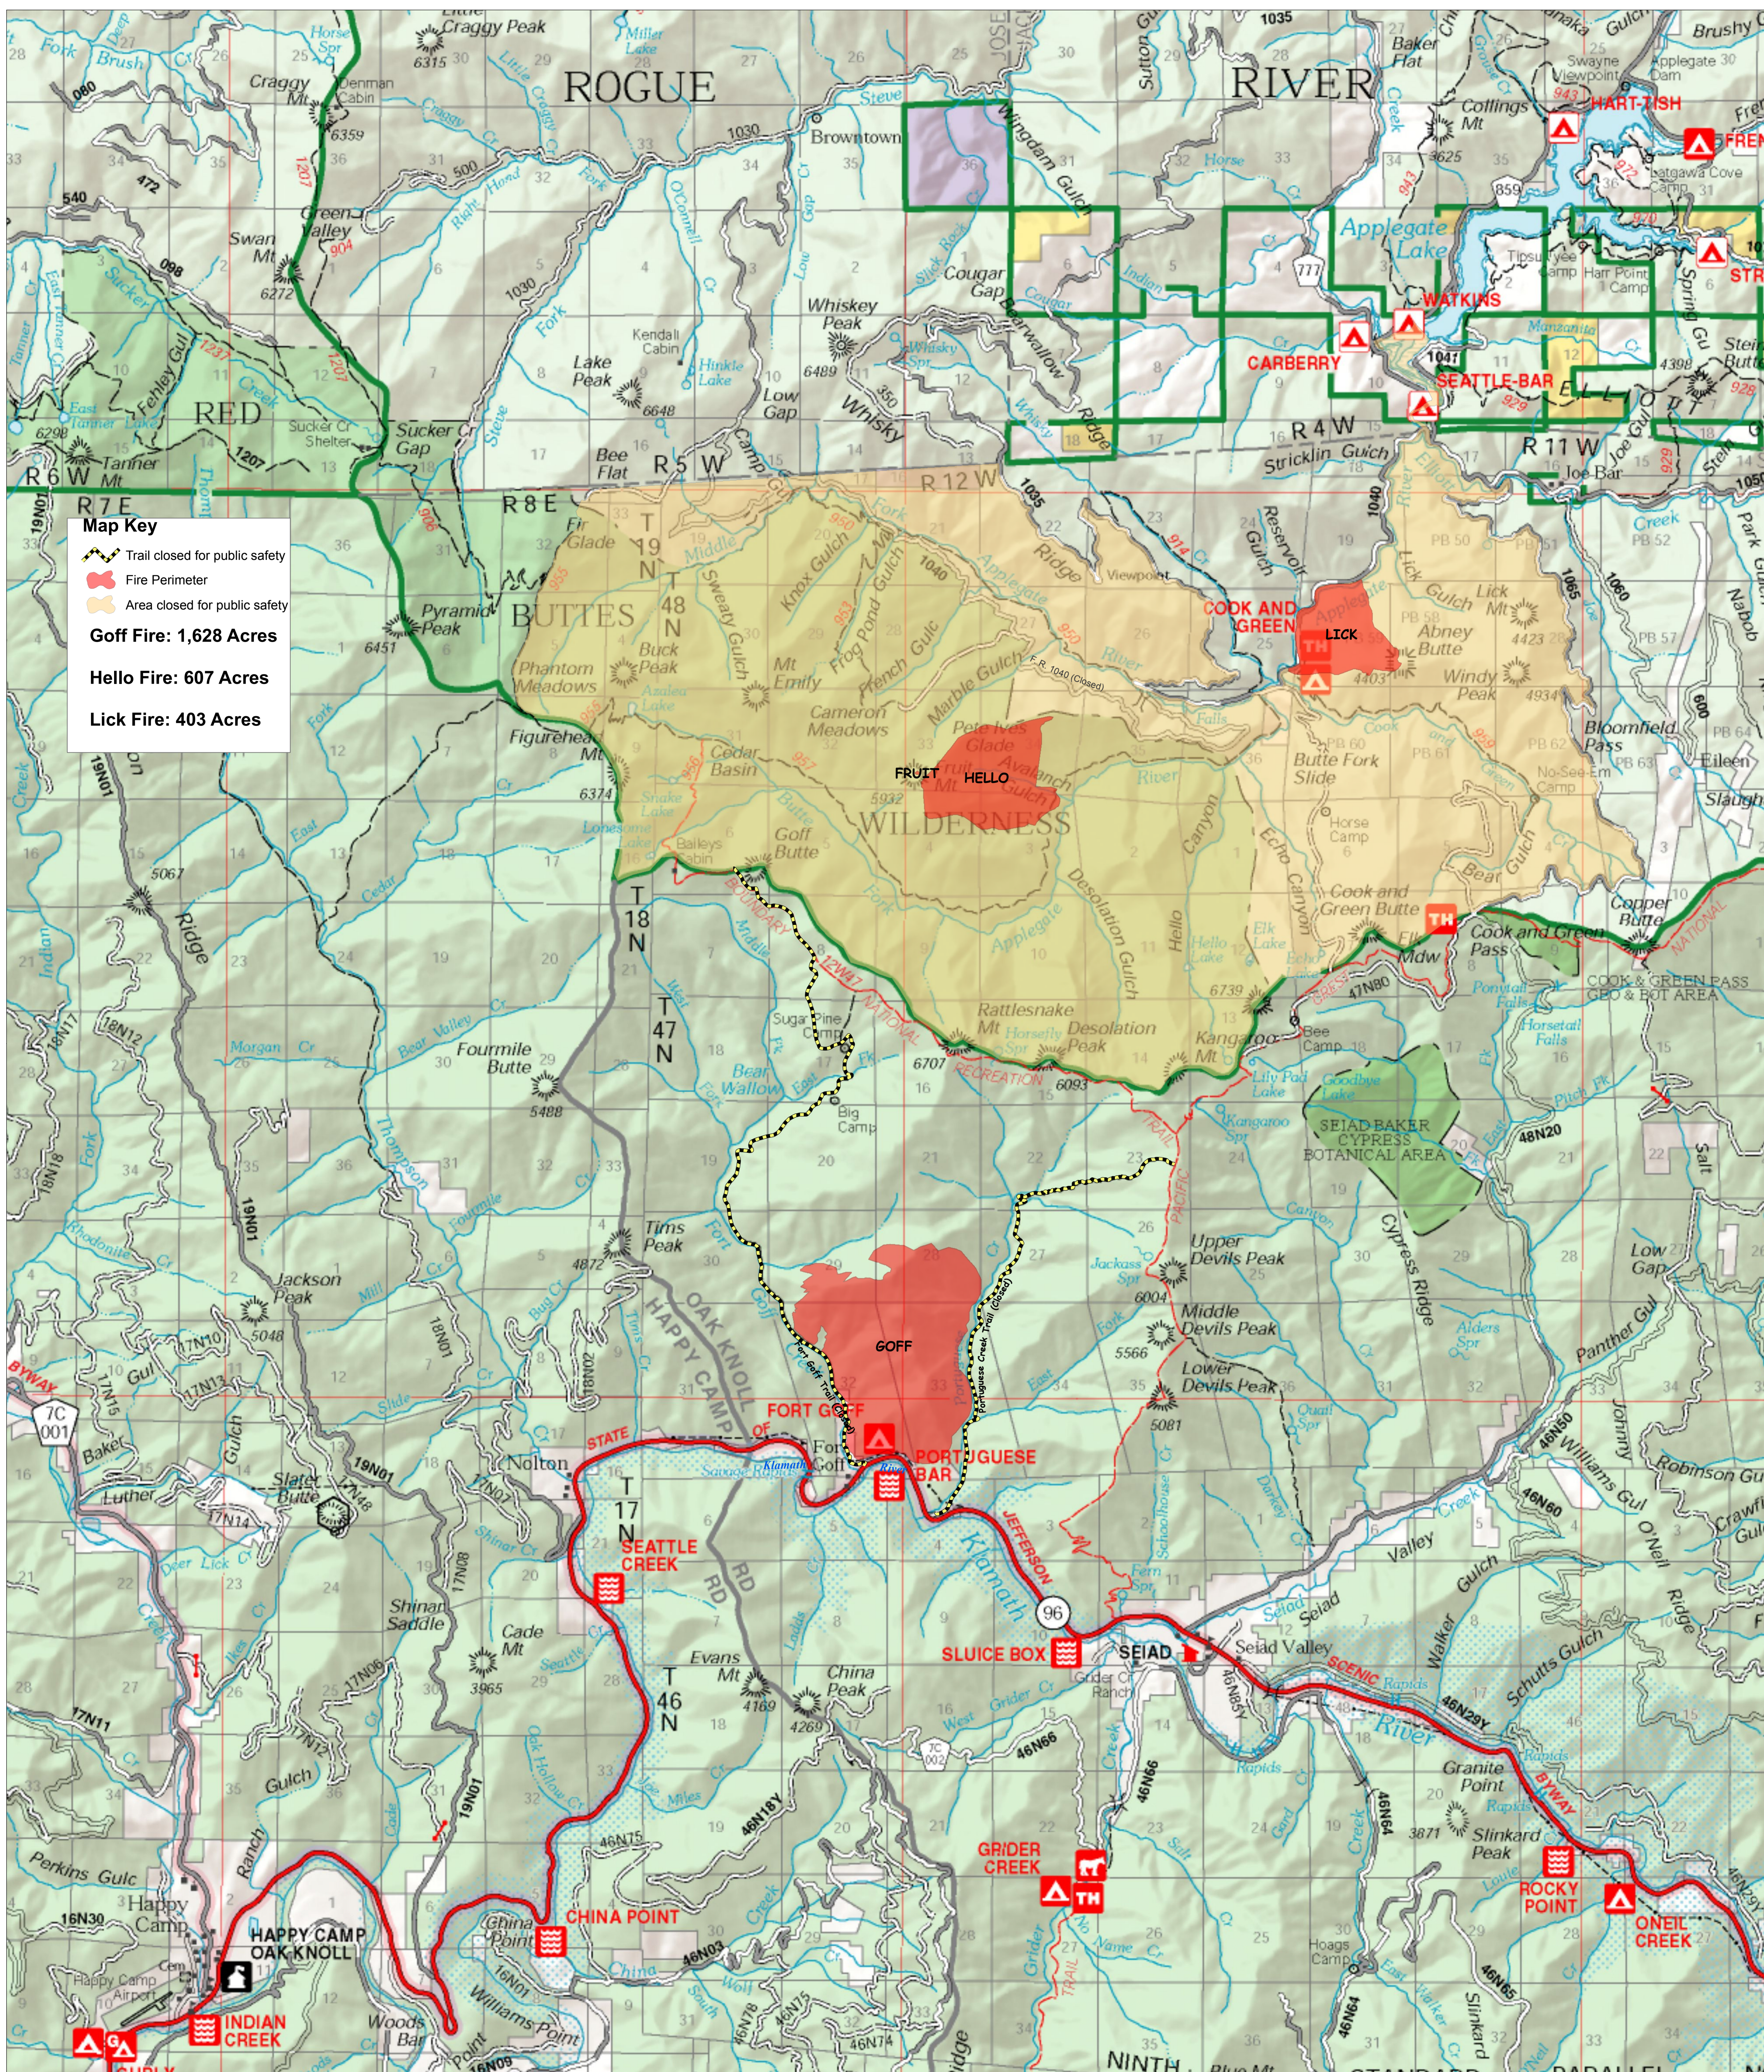

FORT COMPLEX Rogue River-Siskiyou and Klamath National Forests

0 1 2 Miles

Fire perimeter as of 13 August 2012 at 2300.

Map Key

- Trail closed for public safety
- Fire Perimeter
- Area closed for public safety

Goff Fire: 1,628 Acres

Hello Fire: 607 Acres

Lick Fire: 403 Acres