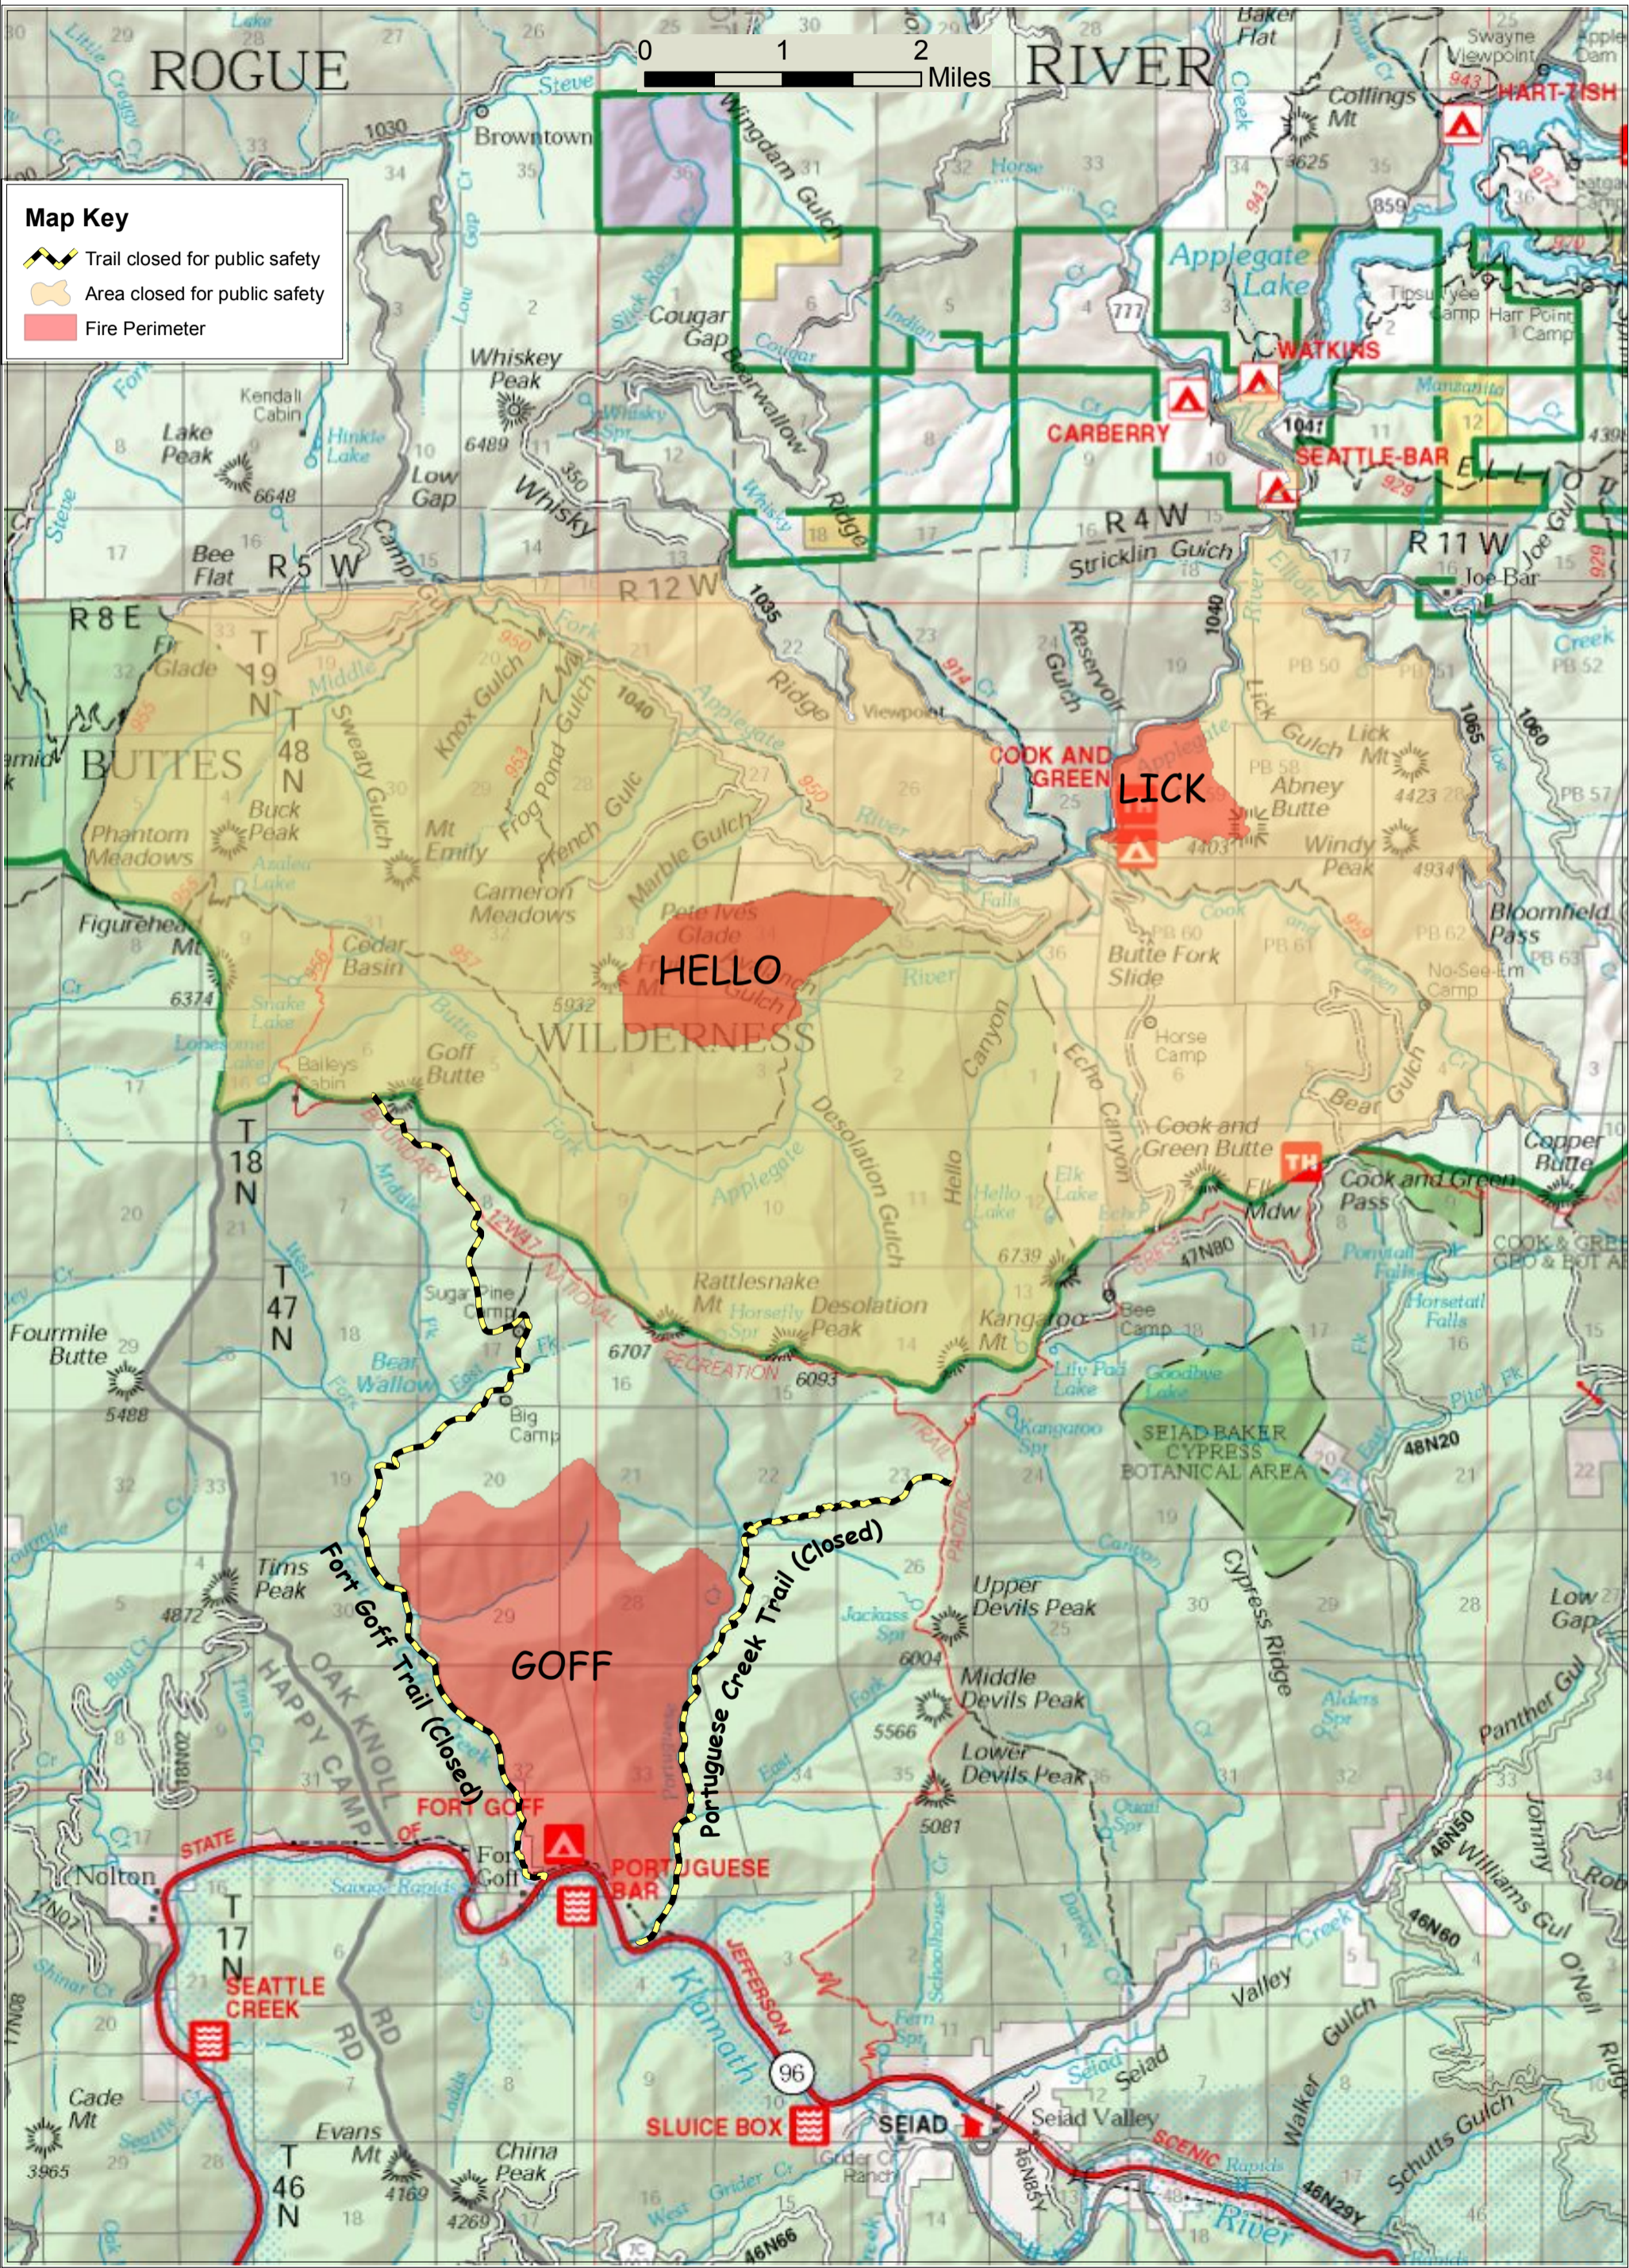

Fort Complex

Klamath and Rogue River-Siskiyou National Forests

Fire perimeters as of 16 August 2012 at 2245.

Map Key

- Trail closed for public safety
- Area closed for public safety
- Fire Perimeter

0 1 2 Miles

ROGUE RIVER

ROGUE RIVER

R 8 E

T 18 N

T 47 N

T 17 N

T 46 N

HELLO WILDERNESS

GOFF

LICK

SLUICE BOX

SEIAD