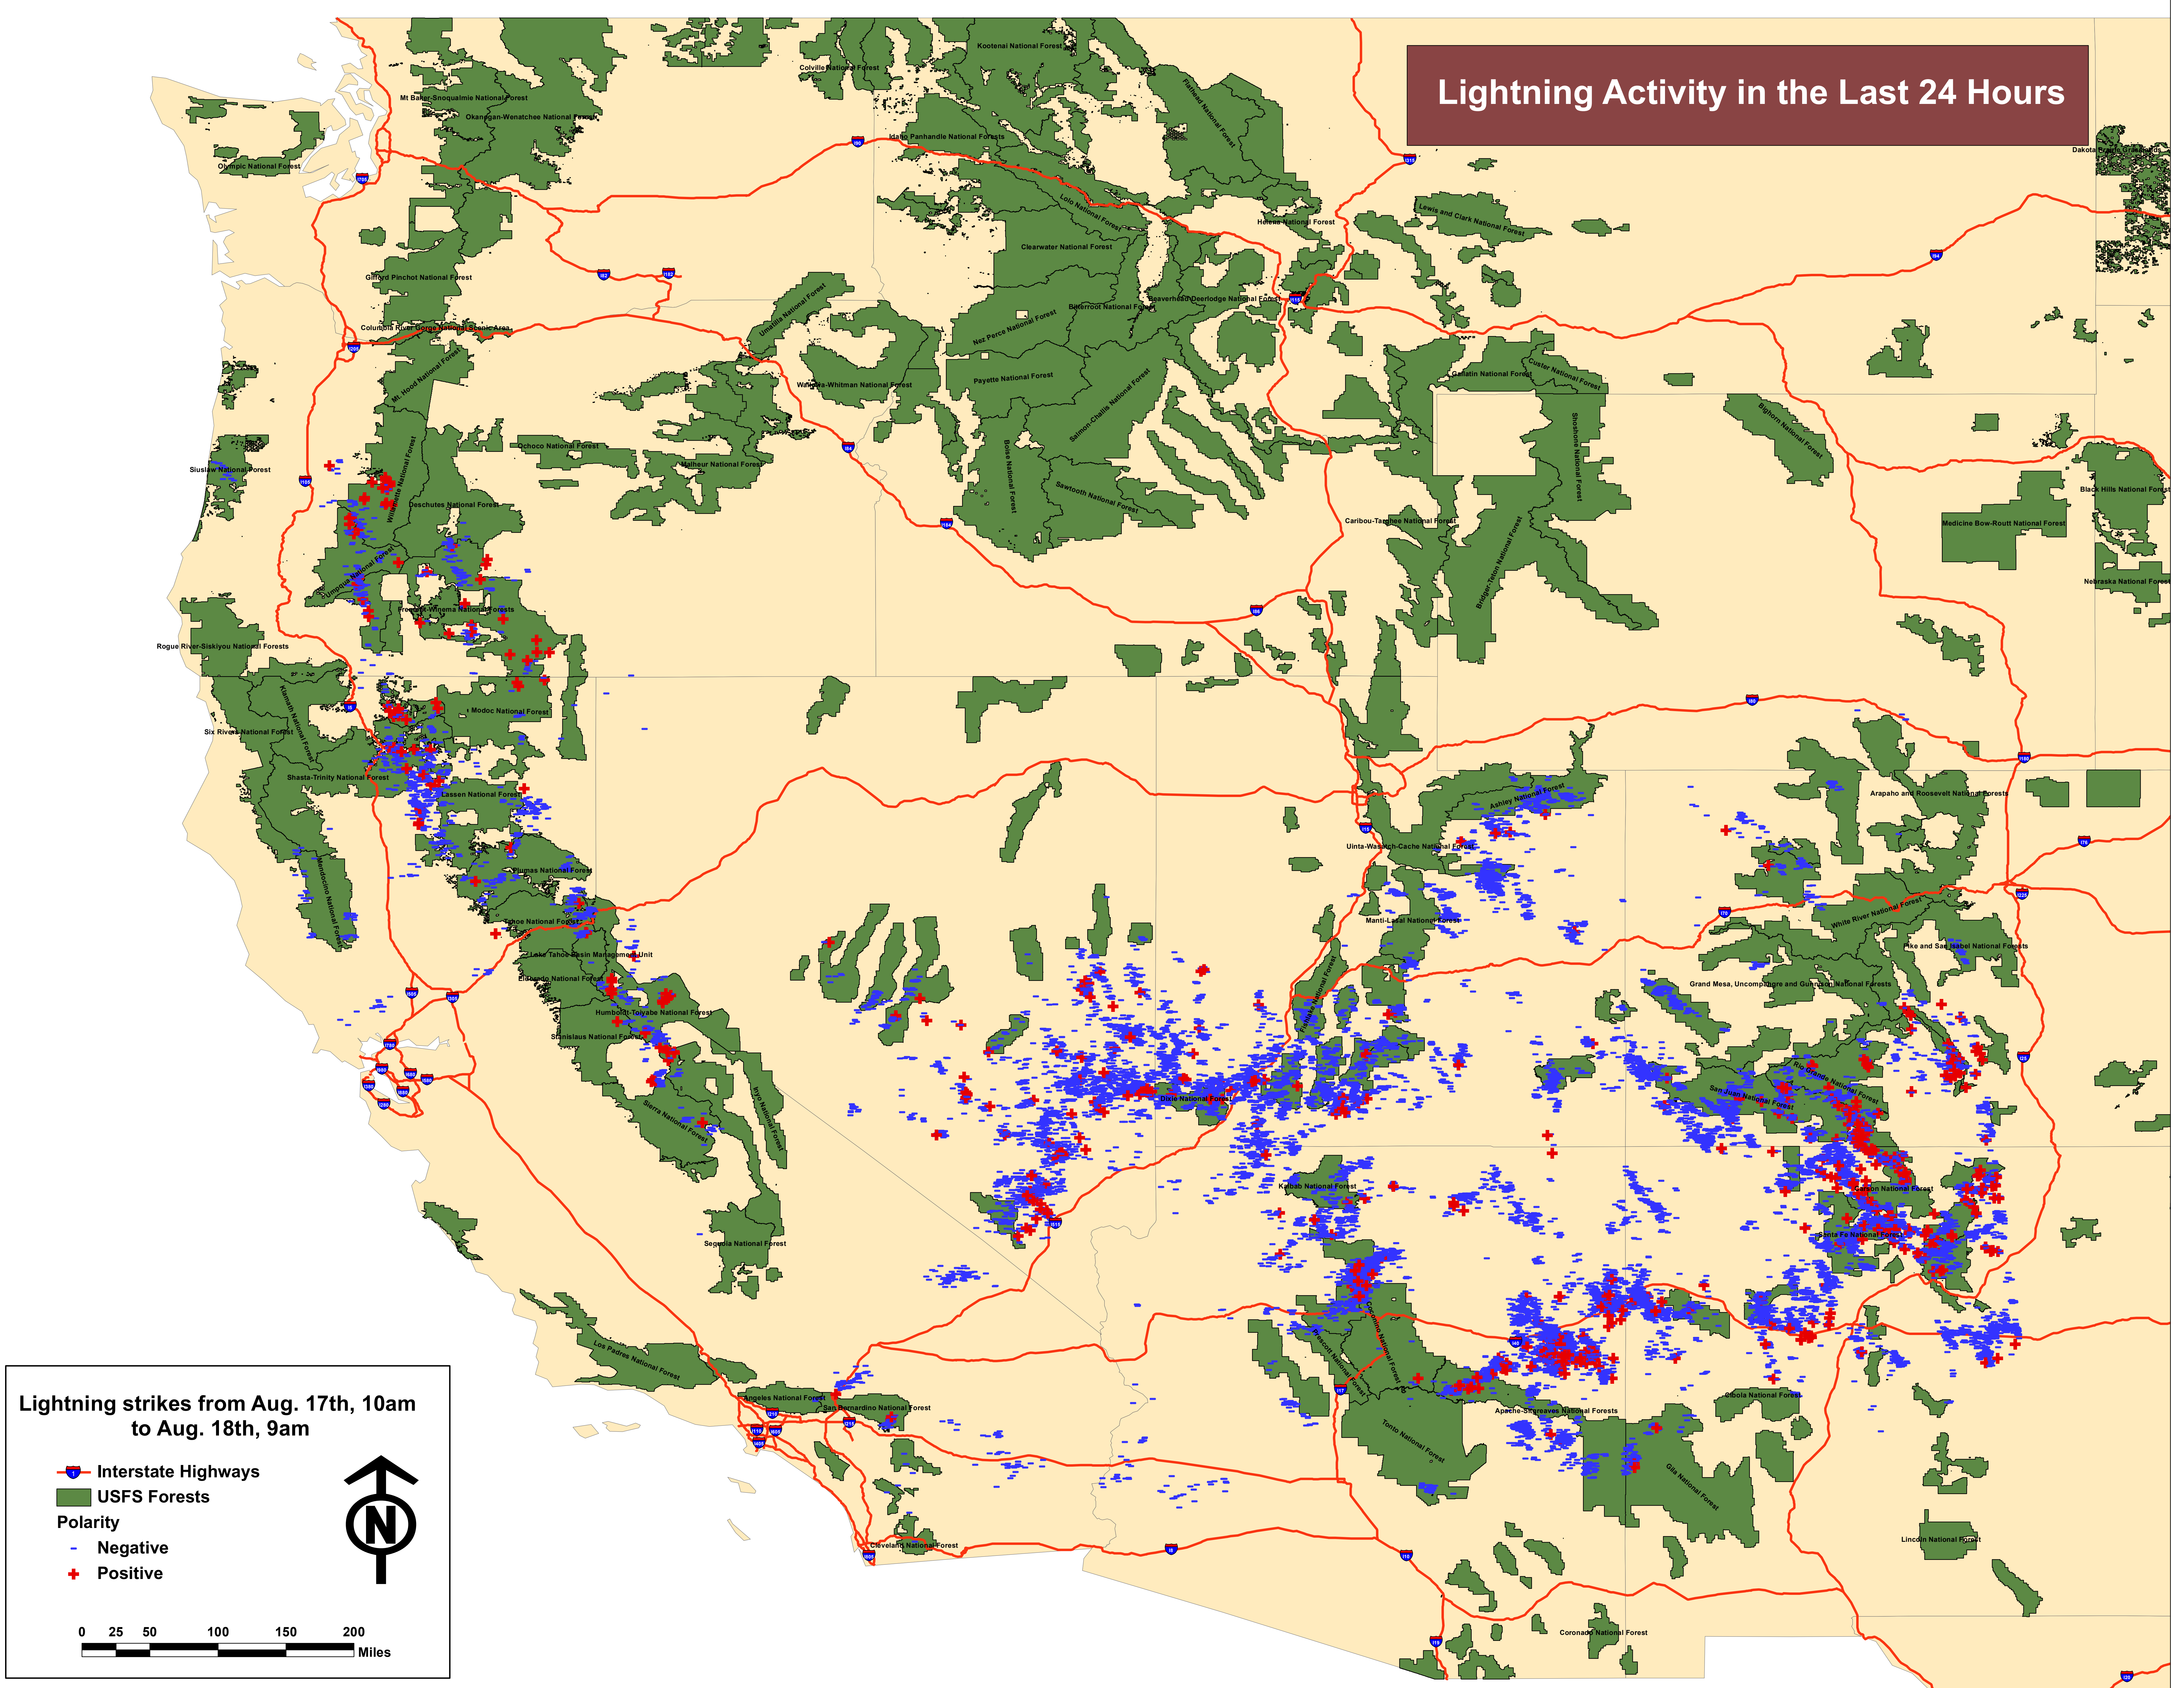

# Lightning Activity in the Last 24 Hours

**Lightning strikes from Aug. 17th, 10am to Aug. 18th, 9am**

- Interstate Highways
- USFS Forests
- Polarity**
  - Negative
  - Positive

0 25 50 100 150 200 Miles