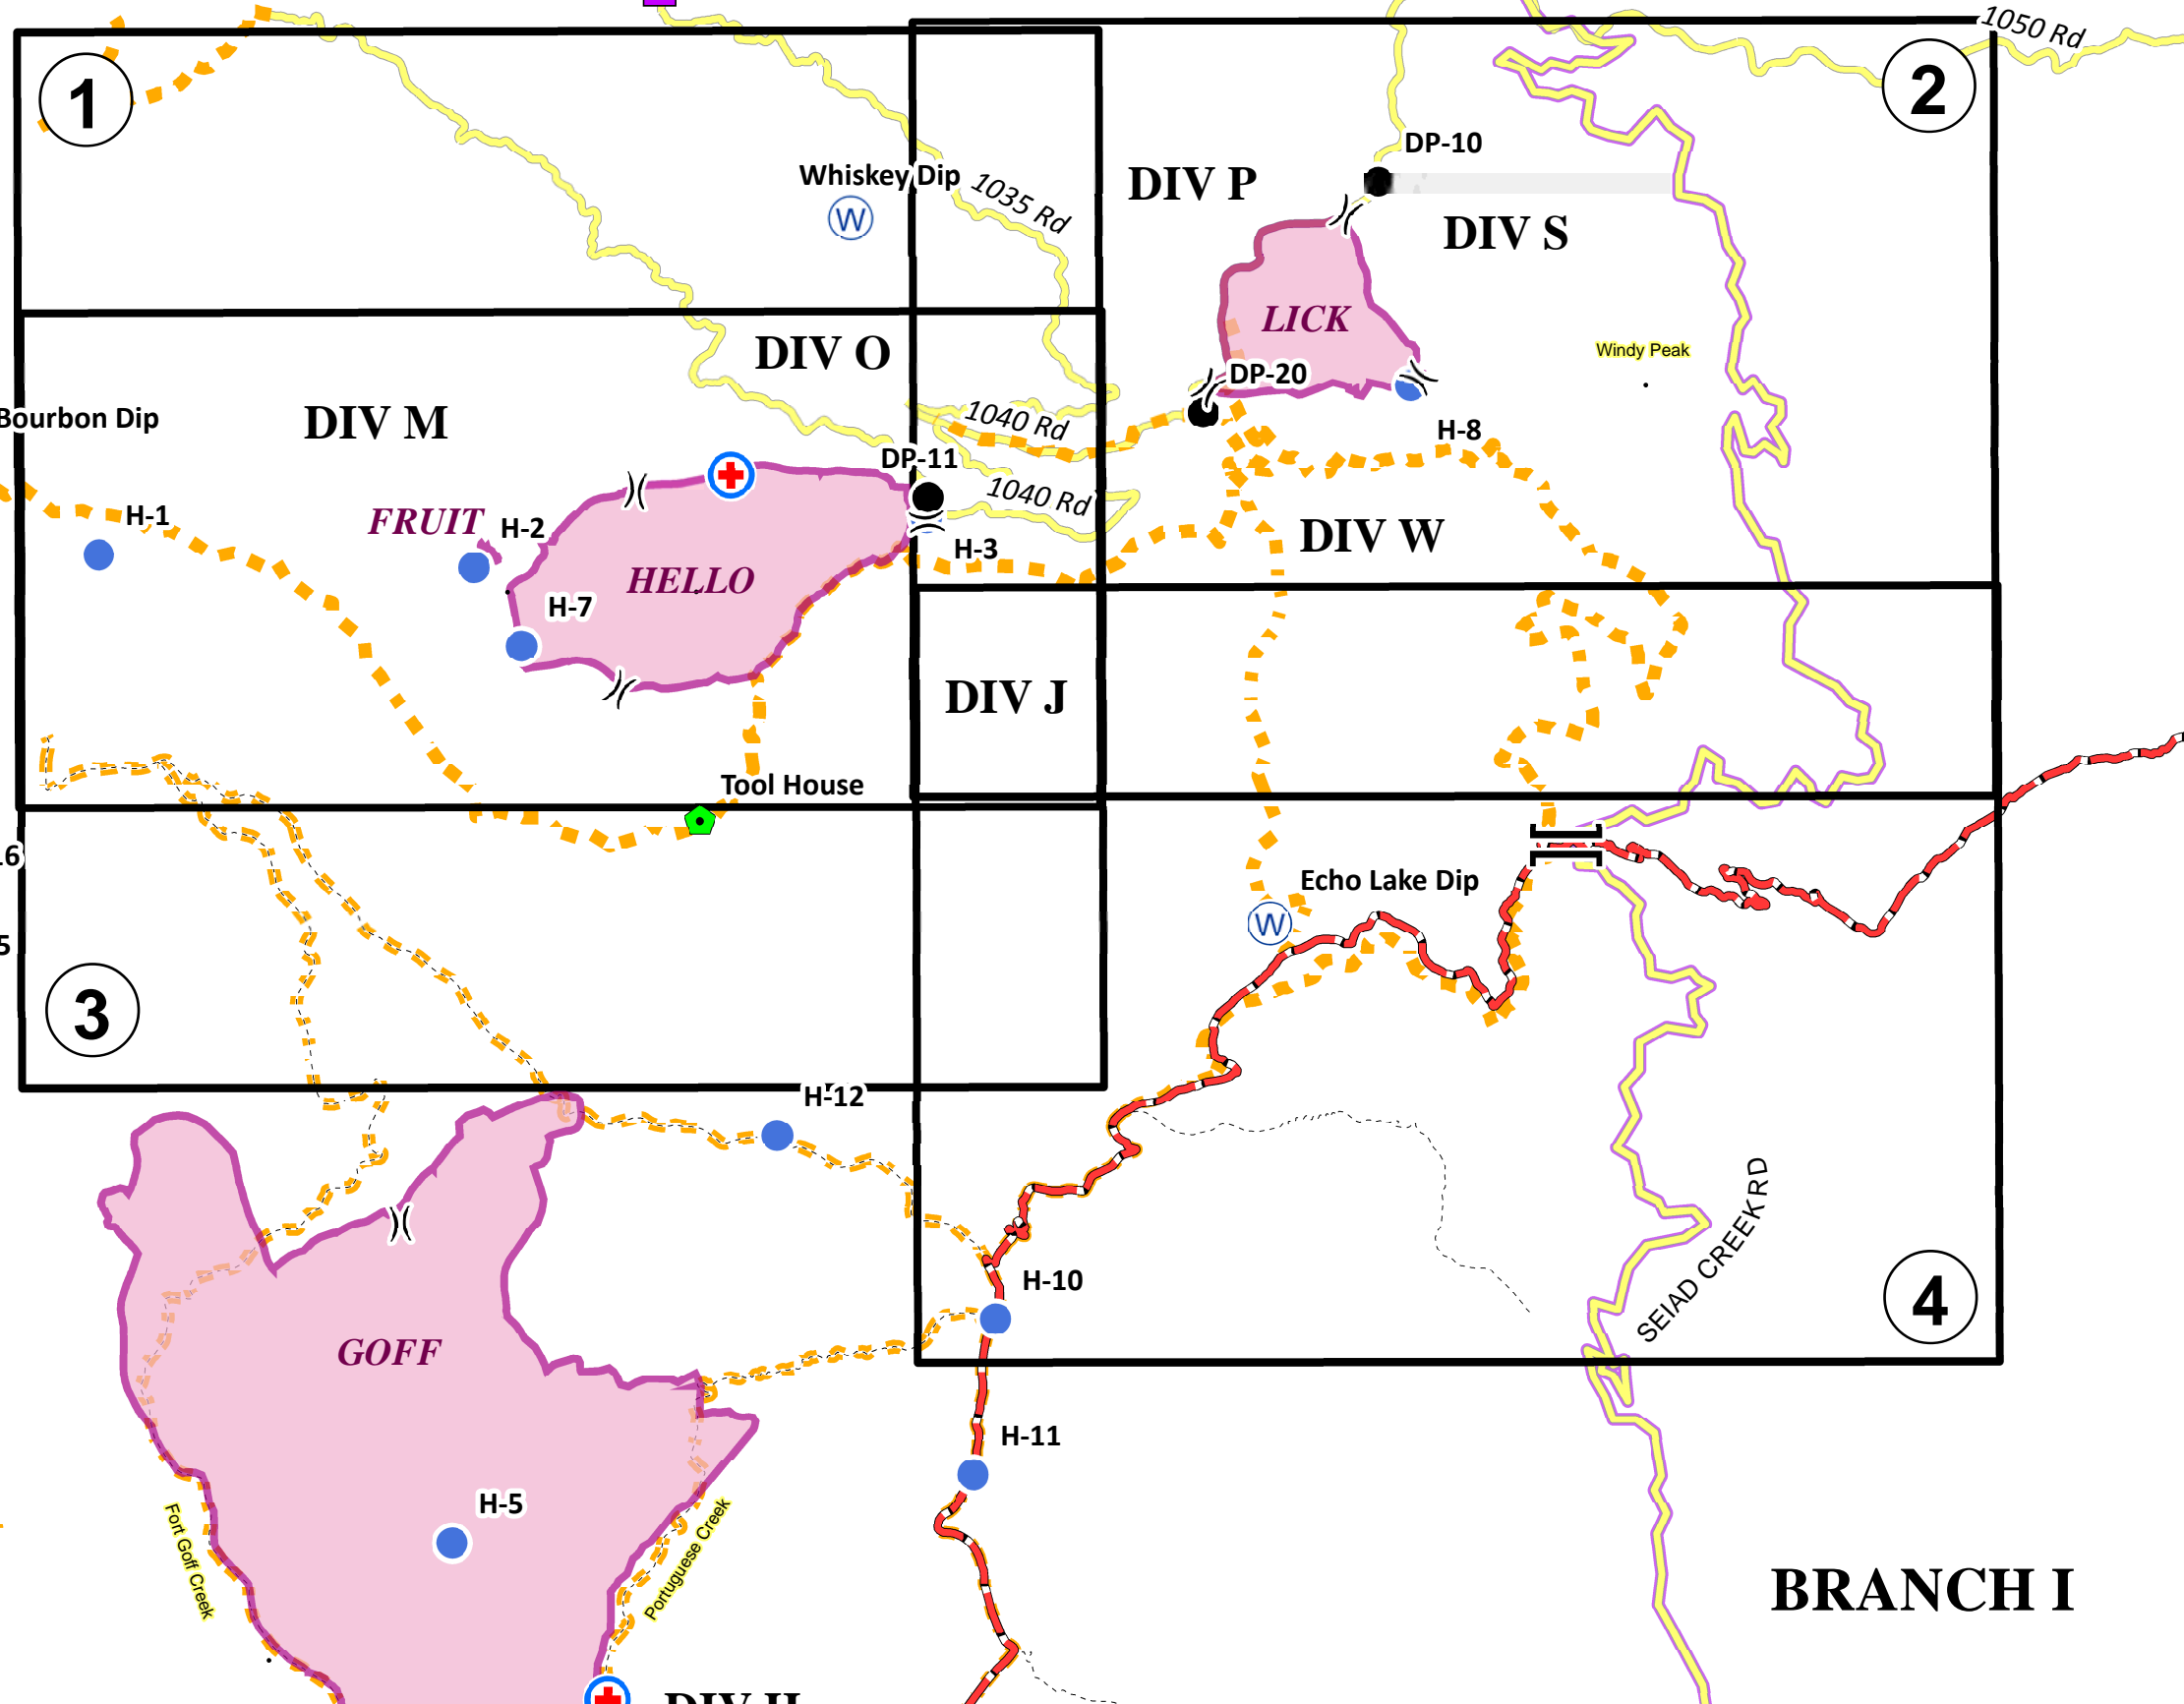

BRANCH II

**Fort Complex
HELLO/LICK/FRUIT Fires
CA-KNF-0005659
IAP
8/21/2012
DAY SHIFT
Datum: NAD 83**

	Division
	Branch
	Fire Perimeter
	PACIFIC CREST TRAIL
	Other Trail
	Closed Route
	Main Route Between Branches
	Water Source
	Camp
	Drop Point
	Helibase
	Helispot
	MediVac Site
	Miscellaneous
	Other

MAP INDEX

BRANCH I

SoCal Team 1
August 20, 2012

**Fort Complex
HELLO/LICK/FRUIT
CA-KNF-0005659
IAP
8/21/2012
DAY SHIFT
Datum: NAD 83**

- Division
- Branch
- Completed Line
- Completed Dozer Line
- Completed Contingency Line
- Proposed Contingency Line
- Uncontrolled Fire Edge
- Fire Perimeter
- PACIFIC CREST TRAIL
- Other Trail
- Main Route Between Branches
- Closed Route
- Water Source
- Camp
- Drop Point
- Helibase
- Helispot
- MediVac Site
- Road Block
- Other

Map Page: 1

SoCal Team 1
August 20, 2012

**Fort Complex
HELLO/LICK/FRUIT
CA-KNF-0005659
IAP
8/21/2012
DAY SHIFT
Datum: NAD 83**

- Division
- Branch
- Completed Line
- Completed Dozer Line
- Completed Contingency Line
- Proposed Contingency Line
- Uncontrolled Fire Edge
- Fire Perimeter
- PACIFIC CREST TRAIL
- Other Trail
- Main Route Between Branches
- Closed Route
- Water Source
- Camp
- Drop Point
- Helibase
- Helispot
- MediVac Site
- Road Block
- Other

Map Page: 2

SoCal Team 1
August 20, 2012

**Fort Complex
HELLO/LICK/FRUIT
CA-KNF-0005659
IAP
8/21/2012
DAY SHIFT
Datum: NAD 83**

- Division
- Branch
- Completed Line
- Completed Dozer Line
- Completed Contingency Line
- Proposed Contingency Line
- Uncontrolled Fire Edge
- Fire Perimeter
- PACIFIC CREST TRAIL
- Other Trail
- Main Route Between Branches
- Closed Route
- Water Source
- Camp
- Drop Point
- Helibase
- Helispot
- MediVac Site
- Road Block
- Other