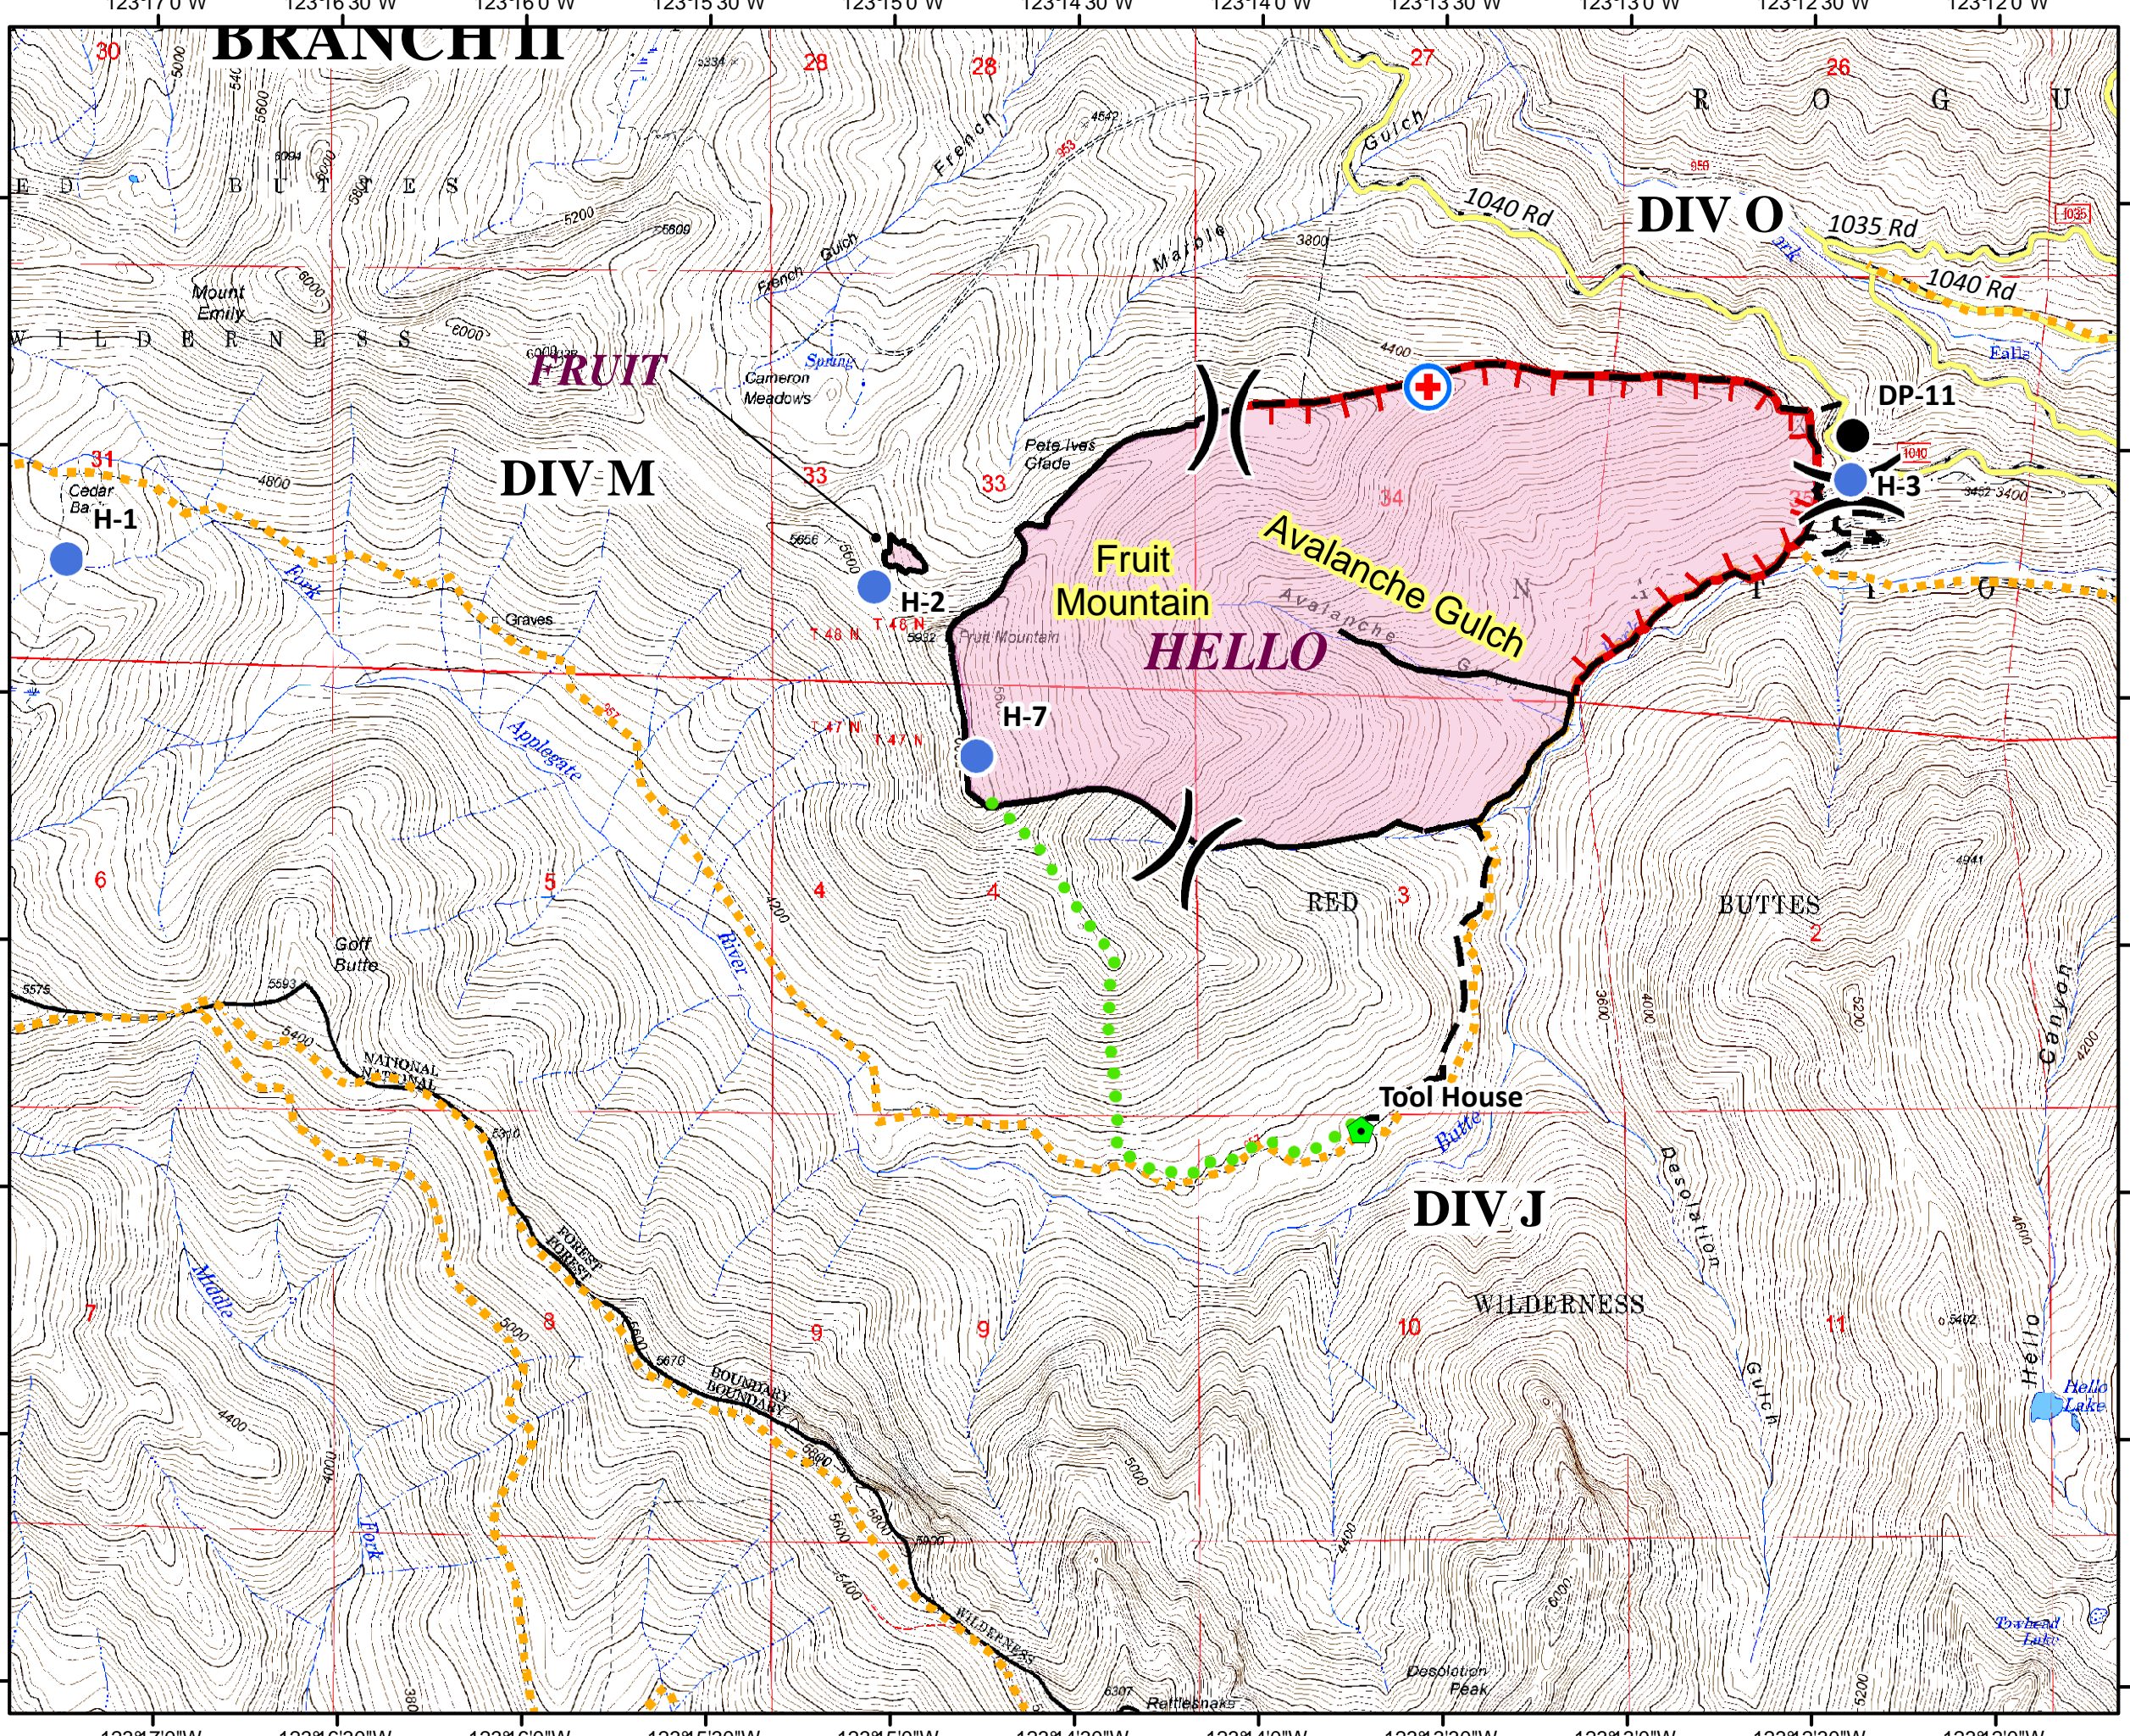

MAP INDEX

BRANCH I

SoCal Team 1
August 20, 2012

**Fort Complex
HELLO/LICK/FRUIT
CA-KNF-0005659
IAP
8/21/2012
DAY SHIFT
Datum: NAD 83**

- Division
- Branch
- Completed Line
- Completed Dozer Line
- Completed Contingency Line
- Proposed Contingency Line
- Uncontrolled Fire Edge
- Fire Perimeter
- PACIFIC CREST TRAIL
- Other Trail
- Main Route Between Branches
- Closed Route
- Water Source
- Camp
- Drop Point
- Helibase
- Helispot
- MediVac Site
- Road Block
- Other

Map Page: 1

SoCal Team 1
August 20, 2012

**Fort Complex
HELLO/LICK/FRUIT
CA-KNF-0005659
IAP
8/21/2012
DAY SHIFT
Datum: NAD 83**

- Division
- Branch
- Completed Line
- Completed Dozer Line
- Completed Contingency Line
- Proposed Contingency Line
- Uncontrolled Fire Edge
- Fire Perimeter
- PACIFIC CREST TRAIL
- Other Trail
- Main Route Between Branches
- Closed Route
- Water Source
- Camp
- Drop Point
- Helibase
- Helispot
- MediVac Site
- Road Block
- Other

Map Page: 2

SoCal Team 1
August 20, 2012

**Fort Complex
HELLO/LICK/FRUIT
CA-KNF-0005659
IAP
8/21/2012
DAY SHIFT
Datum: NAD 83**

- Division
- Branch
- Completed Line
- Completed Dozer Line
- Completed Contingency Line
- Proposed Contingency Line
- Uncontrolled Fire Edge
- Fire Perimeter
- PACIFIC CREST TRAIL
- Other Trail
- Main Route Between Branches
- Closed Route
- Water Source
- Camp
- Drop Point
- Helibase
- Helispot
- MediVac Site
- Road Block
- Other

Map Page: 3

SoCal Team 1
August 20, 2012

**Fort Complex
HELLO/LICK/FRUIT
CA-KNF-0005659
IAP
8/21/2012
DAY SHIFT
Datum: NAD 83**

	Division
	Branch
	Completed Line
	Completed Dozer Line
	Completed Contingency Line
	Proposed Contingency Line
	Uncontrolled Fire Edge
	Fire Perimeter
	PACIFIC CREST TRAIL
	Other Trail
	Main Route Between Branches
	Closed Route
	Water Source
	Camp
	Drop Point
	Helibase
	Helispot
	MediVac Site
	Road Block
	Other