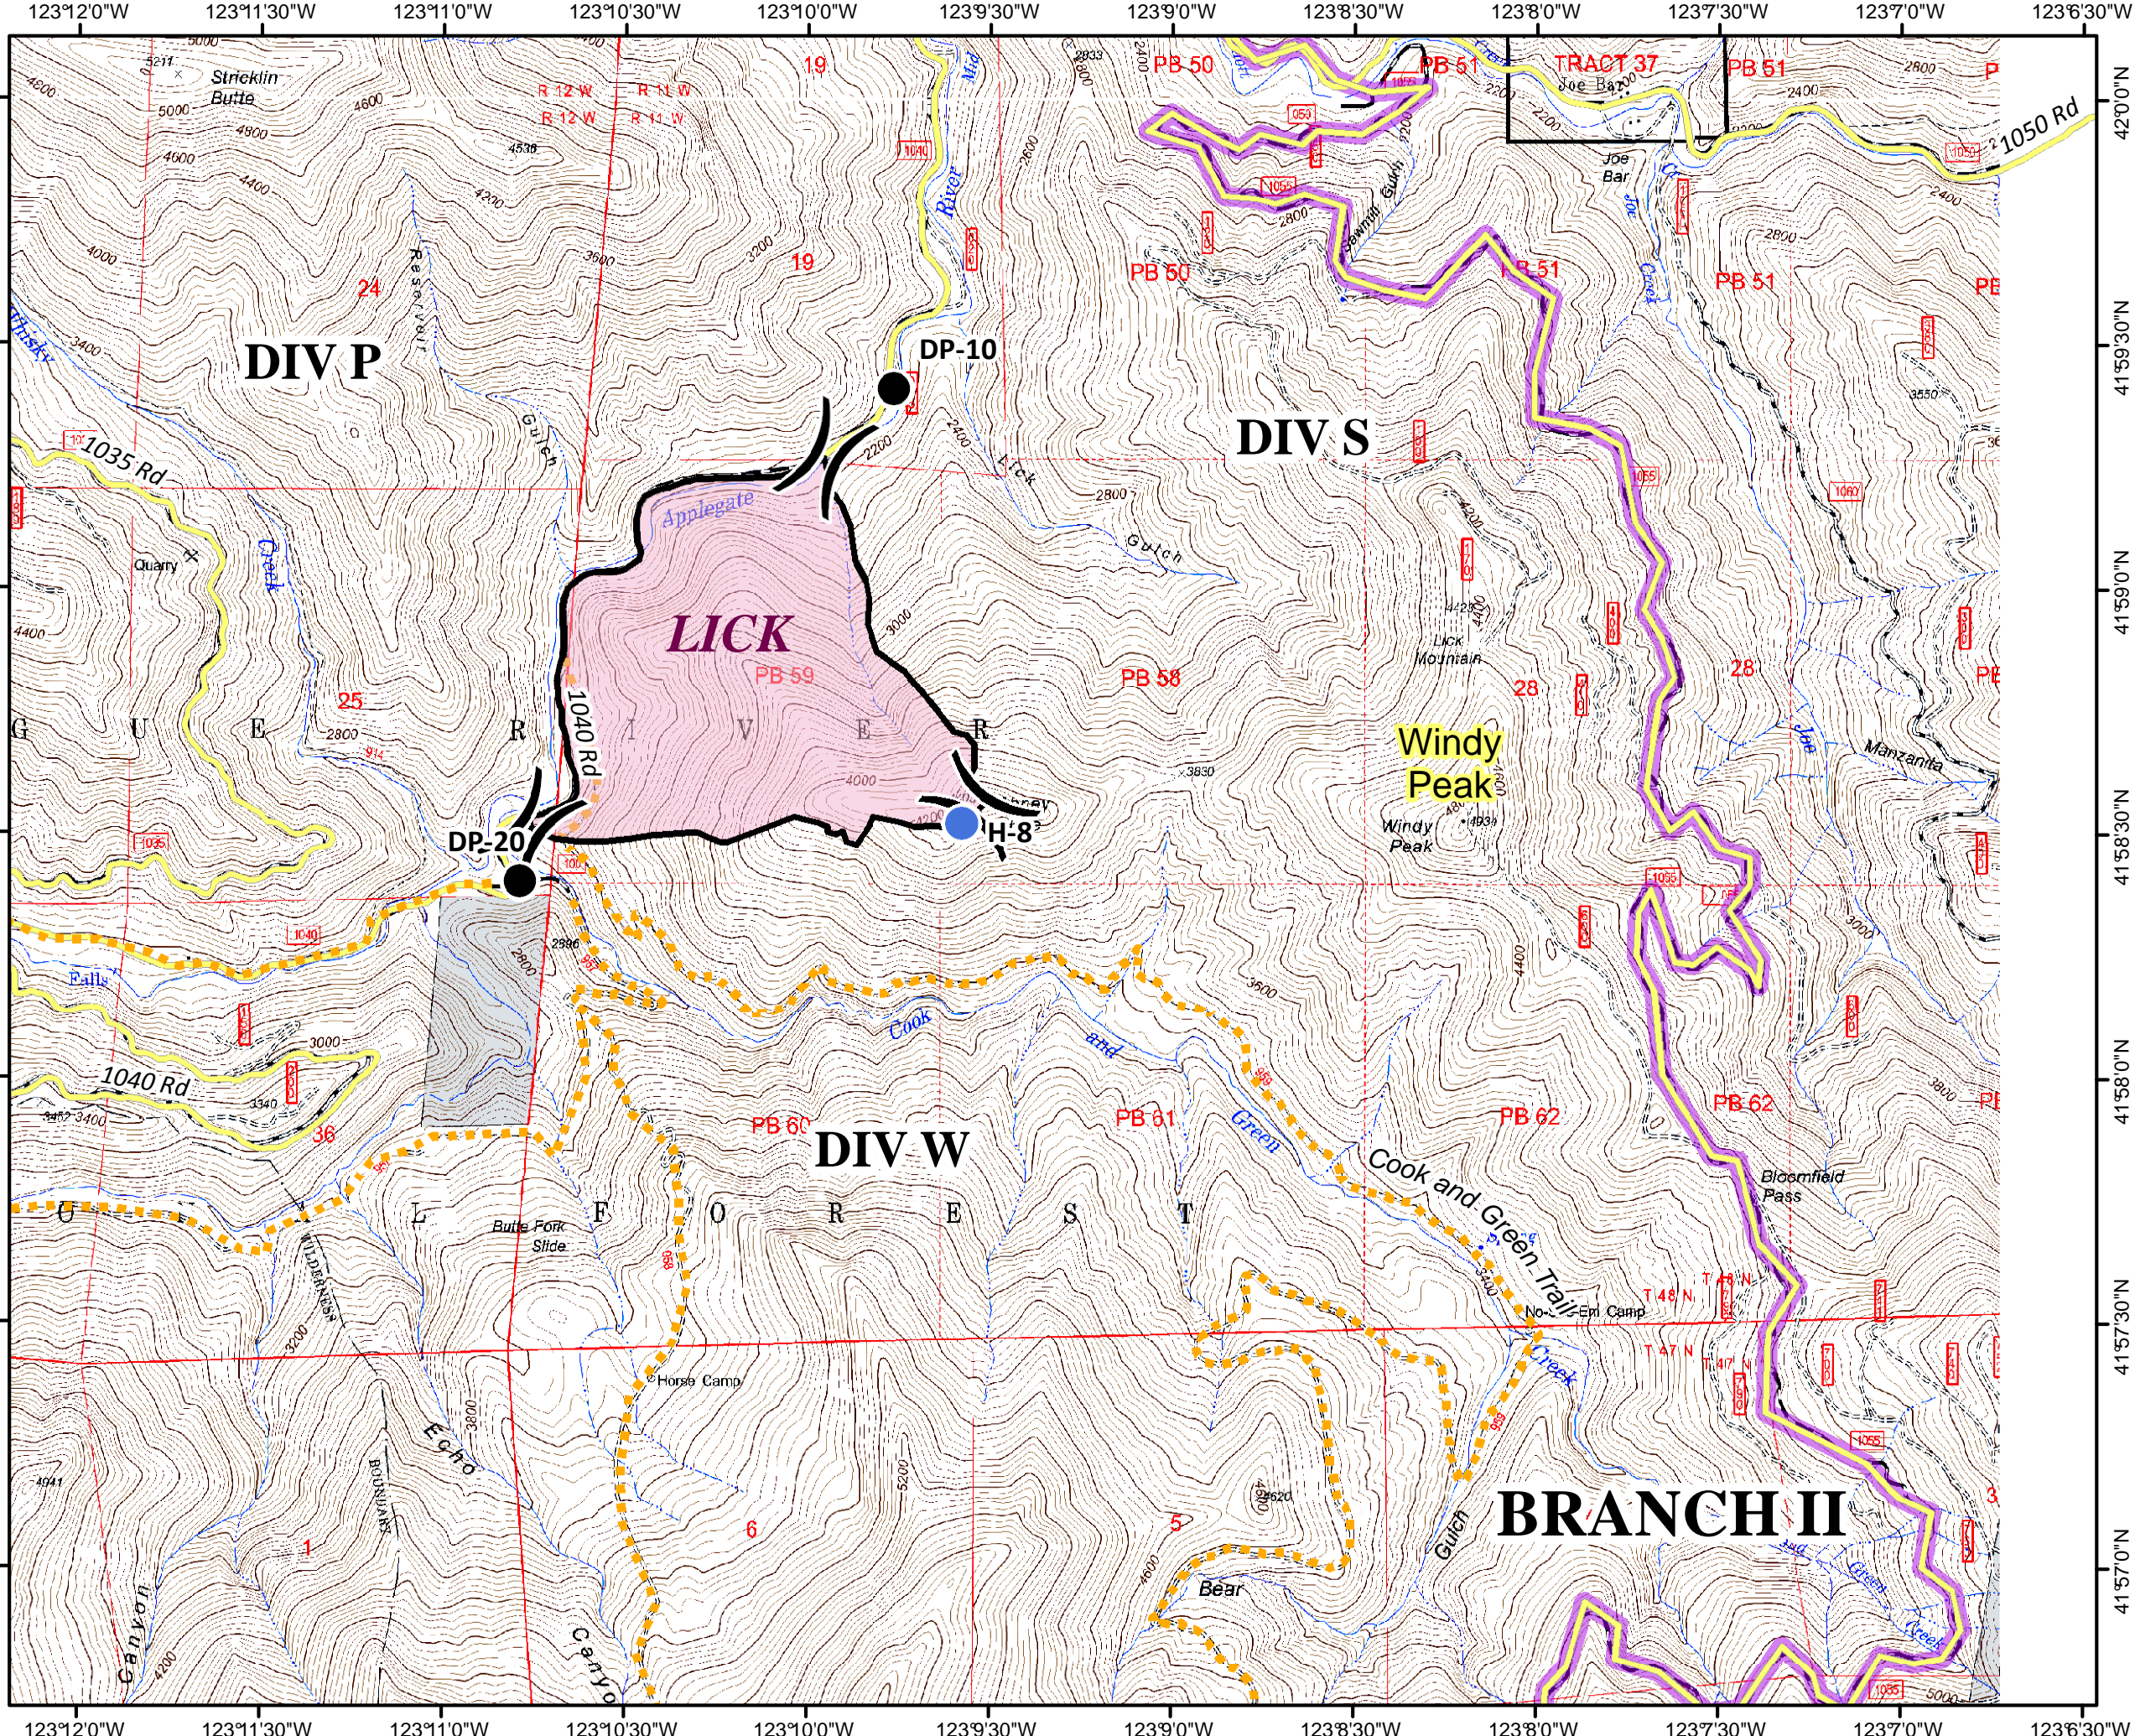

MAP INDEX

BRANCH I

SoCal Team 1
August 20, 2012

**Fort Complex
HELLO/LICK/FRUIT
CA-KNF-0005659
IAP
8/21/2012
DAY SHIFT
Datum: NAD 83**

- Division
- Branch
- Completed Line
- Completed Dozer Line
- Completed Contingency Line
- Proposed Contingency Line
- Uncontrolled Fire Edge
- Fire Perimeter
- PACIFIC CREST TRAIL
- Other Trail
- Main Route Between Branches
- Closed Route
- Water Source
- Camp
- Drop Point
- Helibase
- Helispot
- MediVac Site
- Road Block
- Other

Map Page: 1

SoCal Team 1
August 20, 2012

**Fort Complex
HELLO/LICK/FRUIT
CA-KNF-0005659
IAP
8/21/2012
DAY SHIFT
Datum: NAD 83**

- Division
- Branch
- Completed Line
- Completed Dozer Line
- Completed Contingency Line
- Proposed Contingency Line
- Uncontrolled Fire Edge
- Fire Perimeter
- PACIFIC CREST TRAIL
- Other Trail
- Main Route Between Branches
- Closed Route
- Water Source
- Camp
- Drop Point
- Helibase
- Helispot
- MediVac Site
- Road Block
- Other

Map Page: 2

SoCal Team 1
August 20, 2012

**Fort Complex
HELLO/LICK/FRUIT
CA-KNF-0005659
IAP
8/21/2012
DAY SHIFT
Datum: NAD 83**

- Division
- Branch
- Completed Line
- Completed Dozer Line
- Completed Contingency Line
- Proposed Contingency Line
- Uncontrolled Fire Edge
- Fire Perimeter
- PACIFIC CREST TRAIL
- Other Trail
- Main Route Between Branches
- Closed Route
- Water Source
- Camp
- Drop Point
- Helibase
- Helispot
- MediVac Site
- Road Block
- Other

Map Page: 3

SoCal Team 1
August 20, 2012

**Fort Complex
HELLO/LICK/FRUIT
CA-KNF-0005659
IAP
8/21/2012
DAY SHIFT
Datum: NAD 83**

	Division
	Branch
	Completed Line
	Completed Dozer Line
	Completed Contingency Line
	Proposed Contingency Line
	Uncontrolled Fire Edge
	Fire Perimeter
	PACIFIC CREST TRAIL
	Other Trail
	Main Route Between Branches
	Closed Route
	Water Source
	Camp
	Drop Point
	Helibase
	Helispot
	MediVac Site
	Road Block
	Other