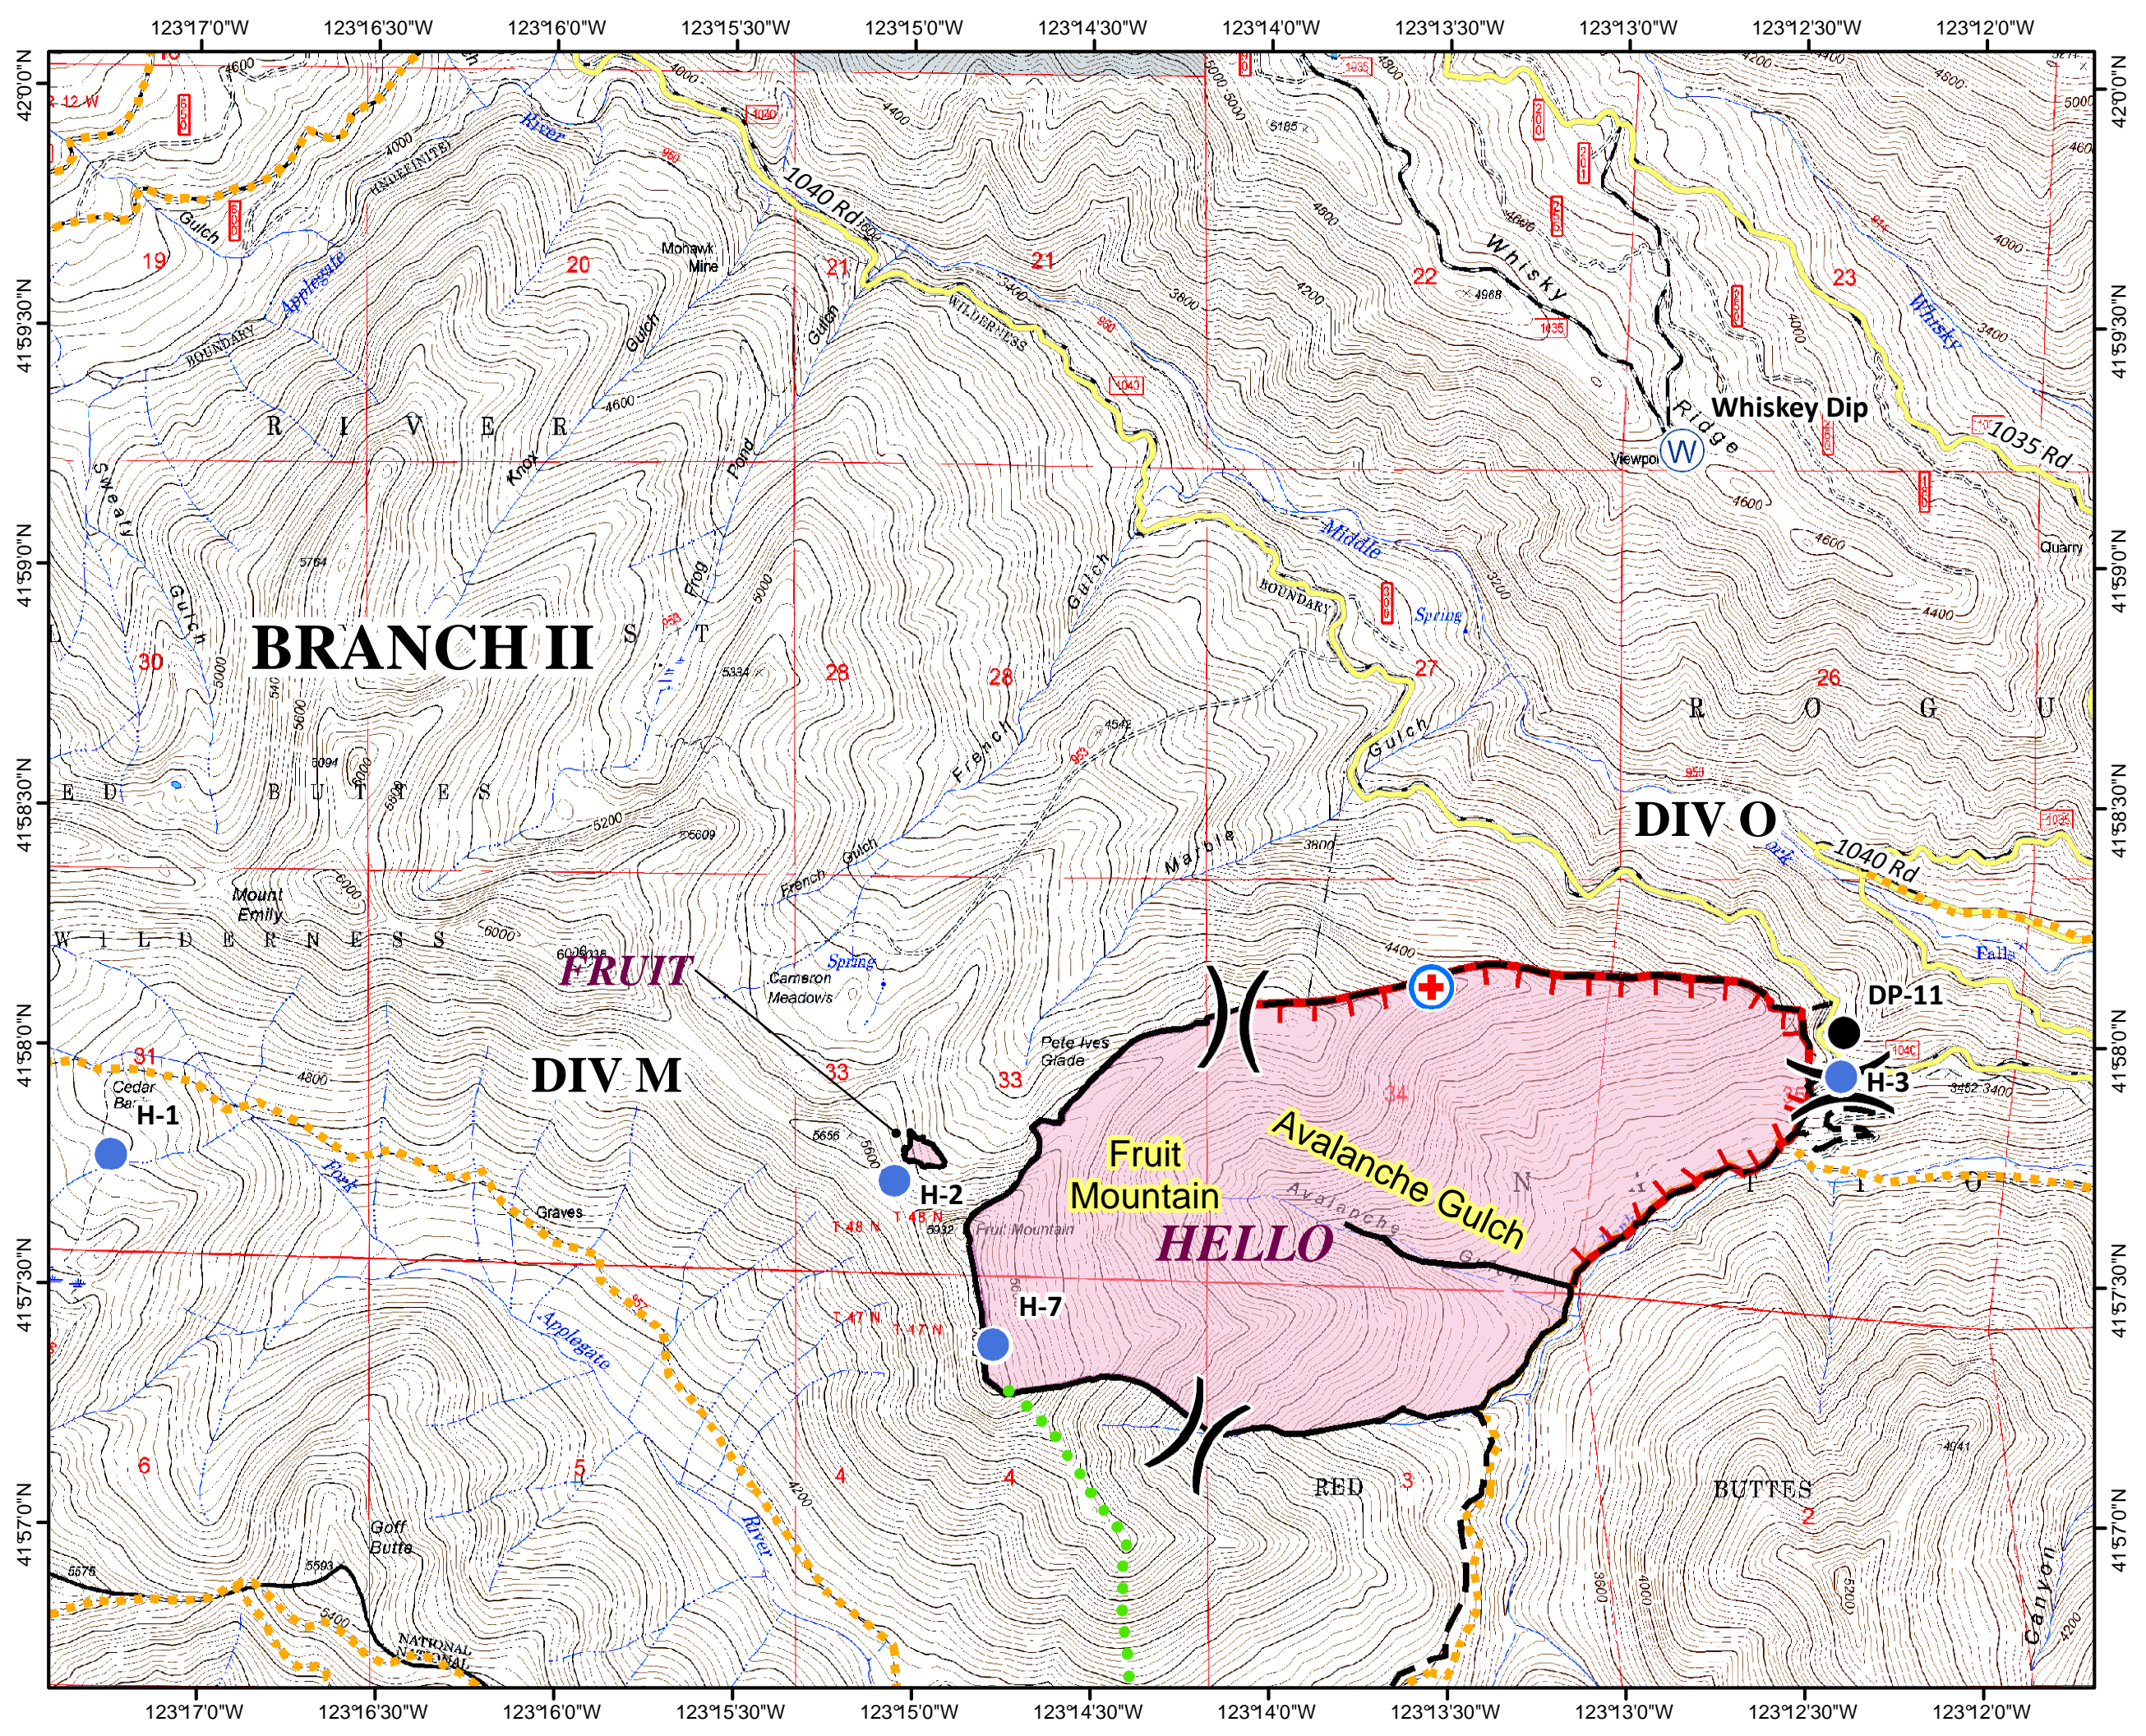

MAP INDEX

BRANCH I

SoCal Team 1
August 20, 2012

**Fort Complex
HELLO/LICK/FRUIT
CA-KNF-0005659
IAP
8/21/2012
DAY SHIFT
Datum: NAD 83**

- Division
- Branch
- Completed Line
- Completed Dozer Line
- Completed Contingency Line
- Proposed Contingency Line
- Uncontrolled Fire Edge
- Fire Perimeter
- PACIFIC CREST TRAIL
- Other Trail
- Main Route Between Branches
- Closed Route
- Water Source
- Camp
- Drop Point
- Helibase
- Helispot
- MediVac Site
- Road Block
- Other

Map Page: 1

SoCal Team 1
August 20, 2012

**Fort Complex
HELLO/LICK/FRUIT
CA-KNF-0005659
IAP
8/21/2012
DAY SHIFT
Datum: NAD 83**

- Division
- Branch
- Completed Line
- Completed Dozer Line
- Completed Contingency Line
- Proposed Contingency Line
- Uncontrolled Fire Edge
- Fire Perimeter
- PACIFIC CREST TRAIL
- Other Trail
- Main Route Between Branches
- Closed Route
- Water Source
- Camp
- Drop Point
- Helibase
- Helispot
- MediVac Site
- Road Block
- Other

Map Page: 2

SoCal Team 1
August 20, 2012

**Fort Complex
HELLO/LICK/FRUIT
CA-KNF-0005659
IAP
8/21/2012
DAY SHIFT
Datum: NAD 83**

- Division
- Branch
- Completed Line
- Completed Dozer Line
- Completed Contingency Line
- Proposed Contingency Line
- Uncontrolled Fire Edge
- Fire Perimeter
- PACIFIC CREST TRAIL
- Other Trail
- Main Route Between Branches
- Closed Route
- Water Source
- Camp
- Drop Point
- Helibase
- Helispot
- MediVac Site
- Road Block
- Other

Map Page: 3

SoCal Team 1
August 20, 2012

**Fort Complex
HELLO/LICK/FRUIT
CA-KNF-0005659
IAP
8/21/2012
DAY SHIFT
Datum: NAD 83**

	Division
	Branch
	Completed Line
	Completed Dozer Line
	Completed Contingency Line
	Proposed Contingency Line
	Uncontrolled Fire Edge
	Fire Perimeter
	PACIFIC CREST TRAIL
	Other Trail
	Main Route Between Branches
	Closed Route
	Water Source
	Camp
	Drop Point
	Helibase
	Helispot
	MediVac Site
	Road Block
	Other