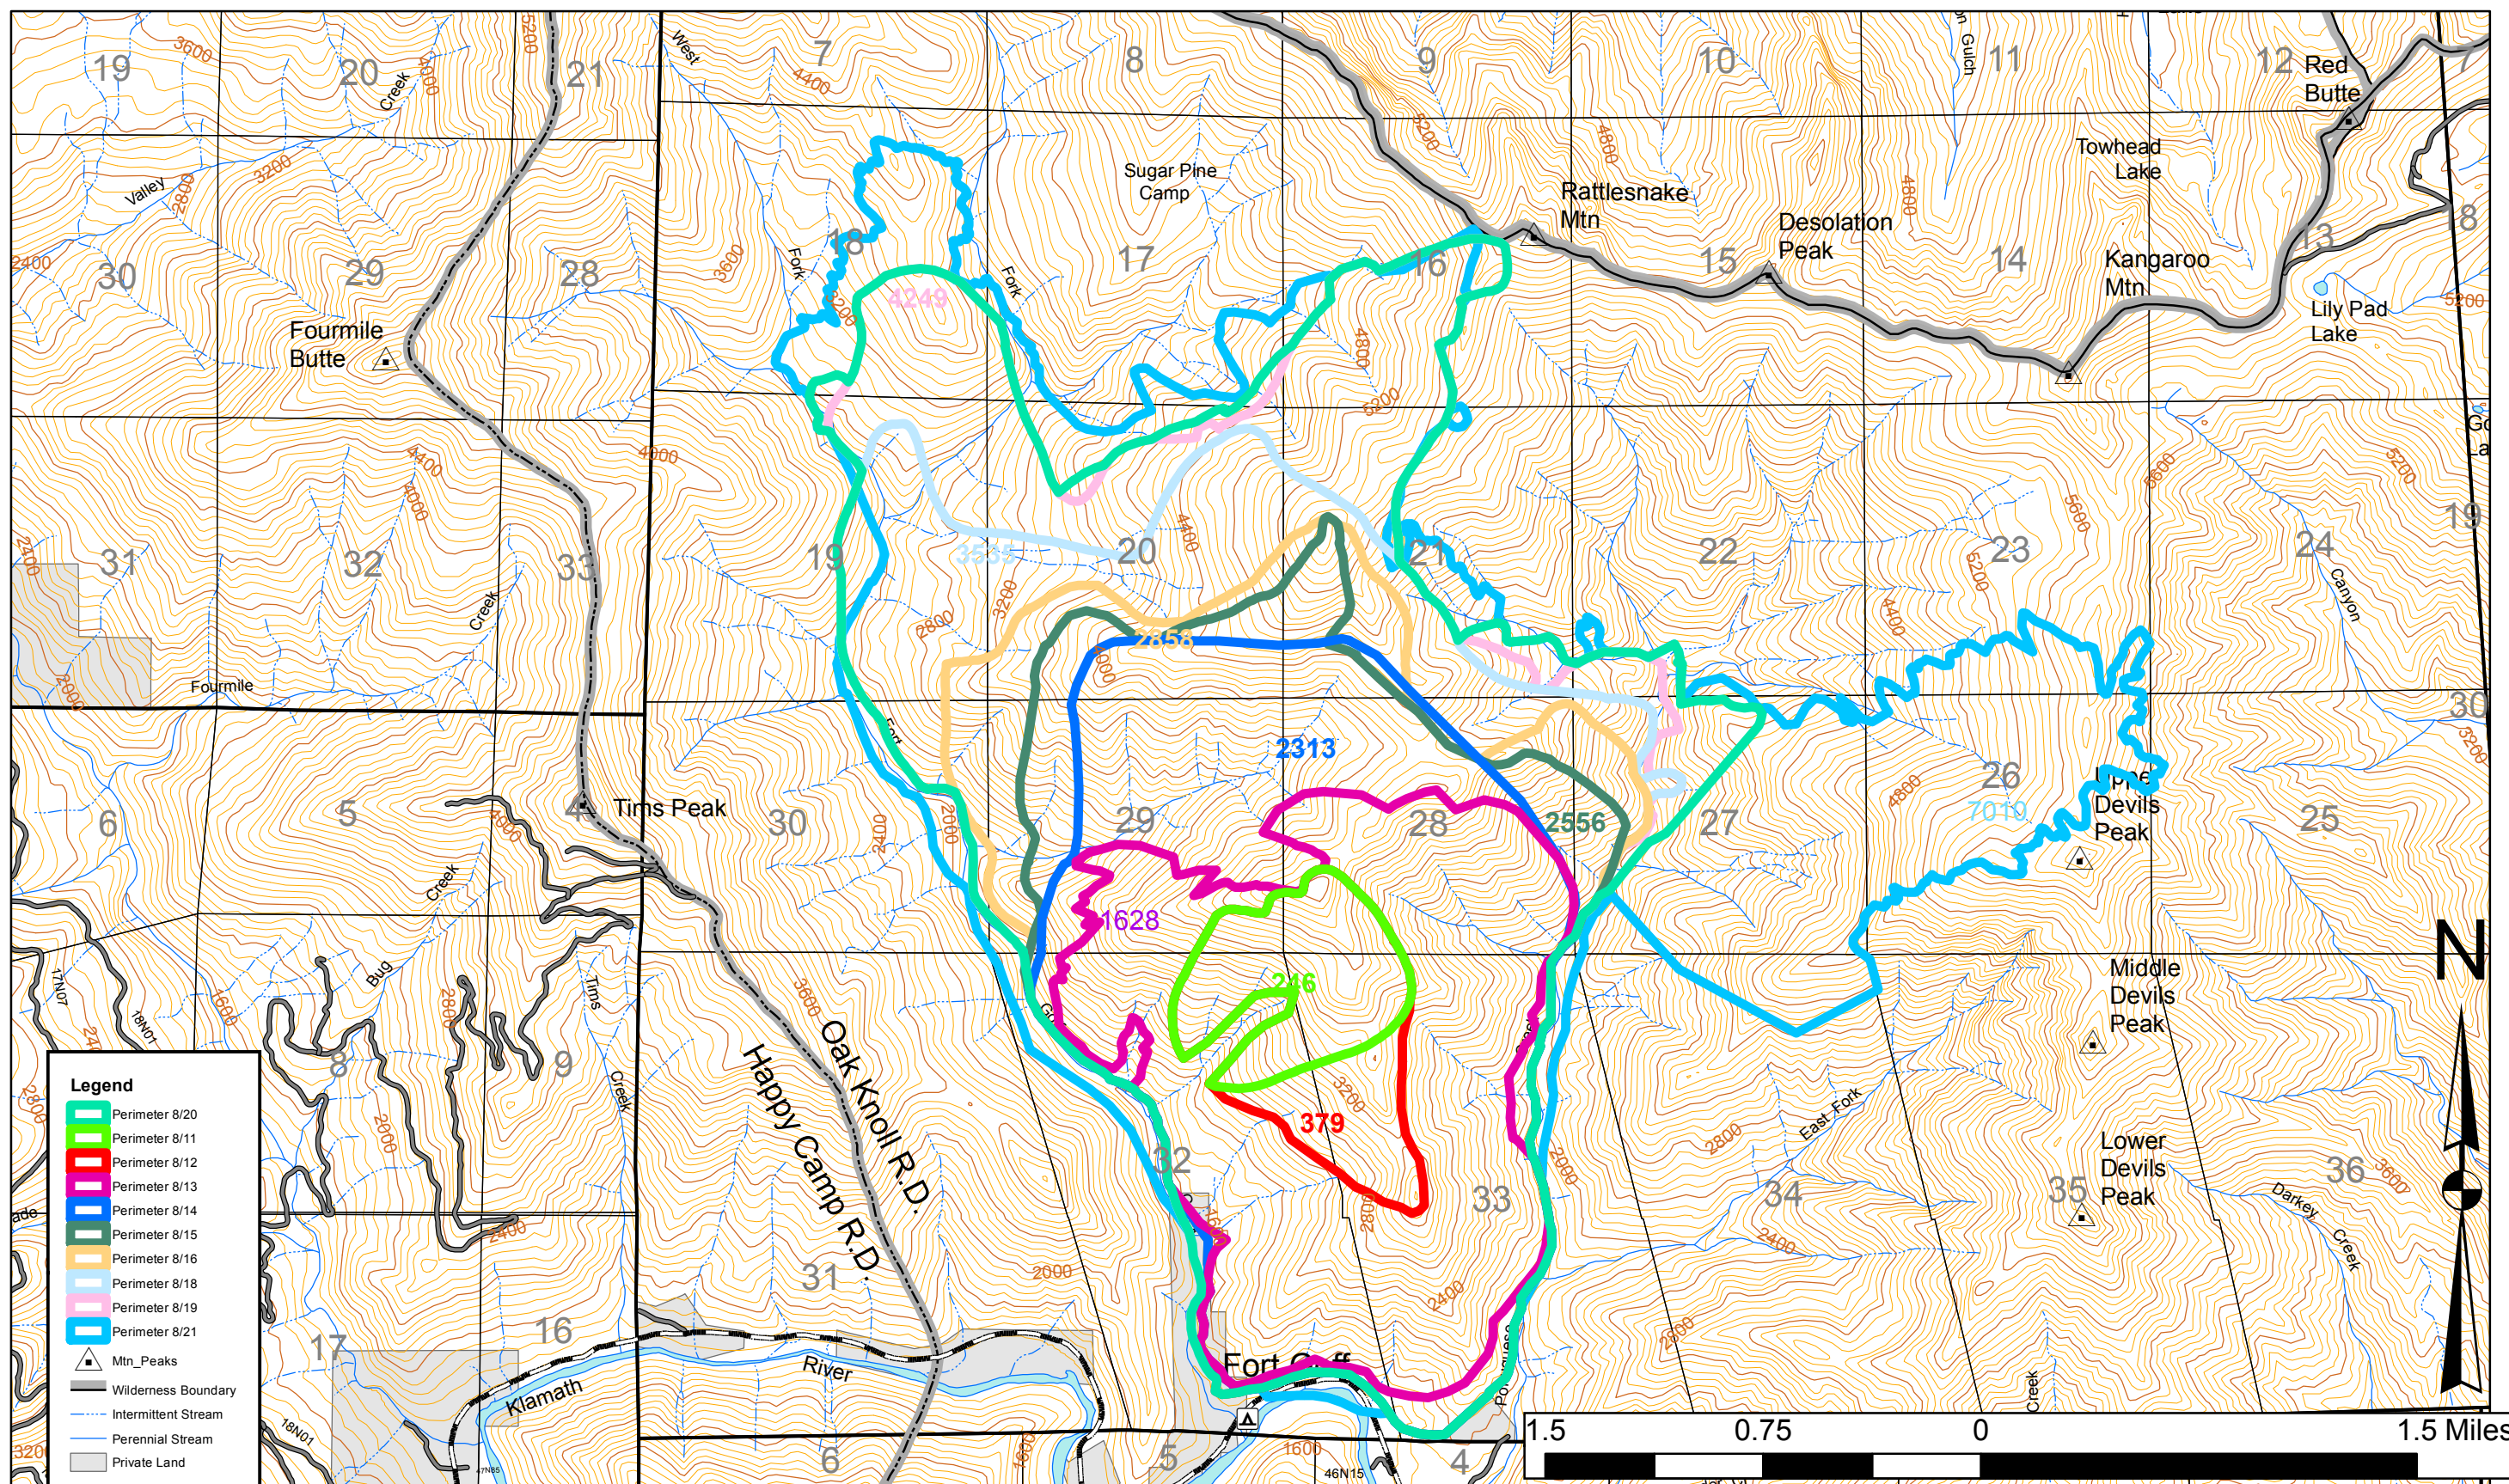

Goff Fire Perimeter Daily Progression

Contour interval 80"
Colored Numbers = Area in Acres each day

1:36,000

1 in = 0.57 miles

By P. Gross 8/22/12