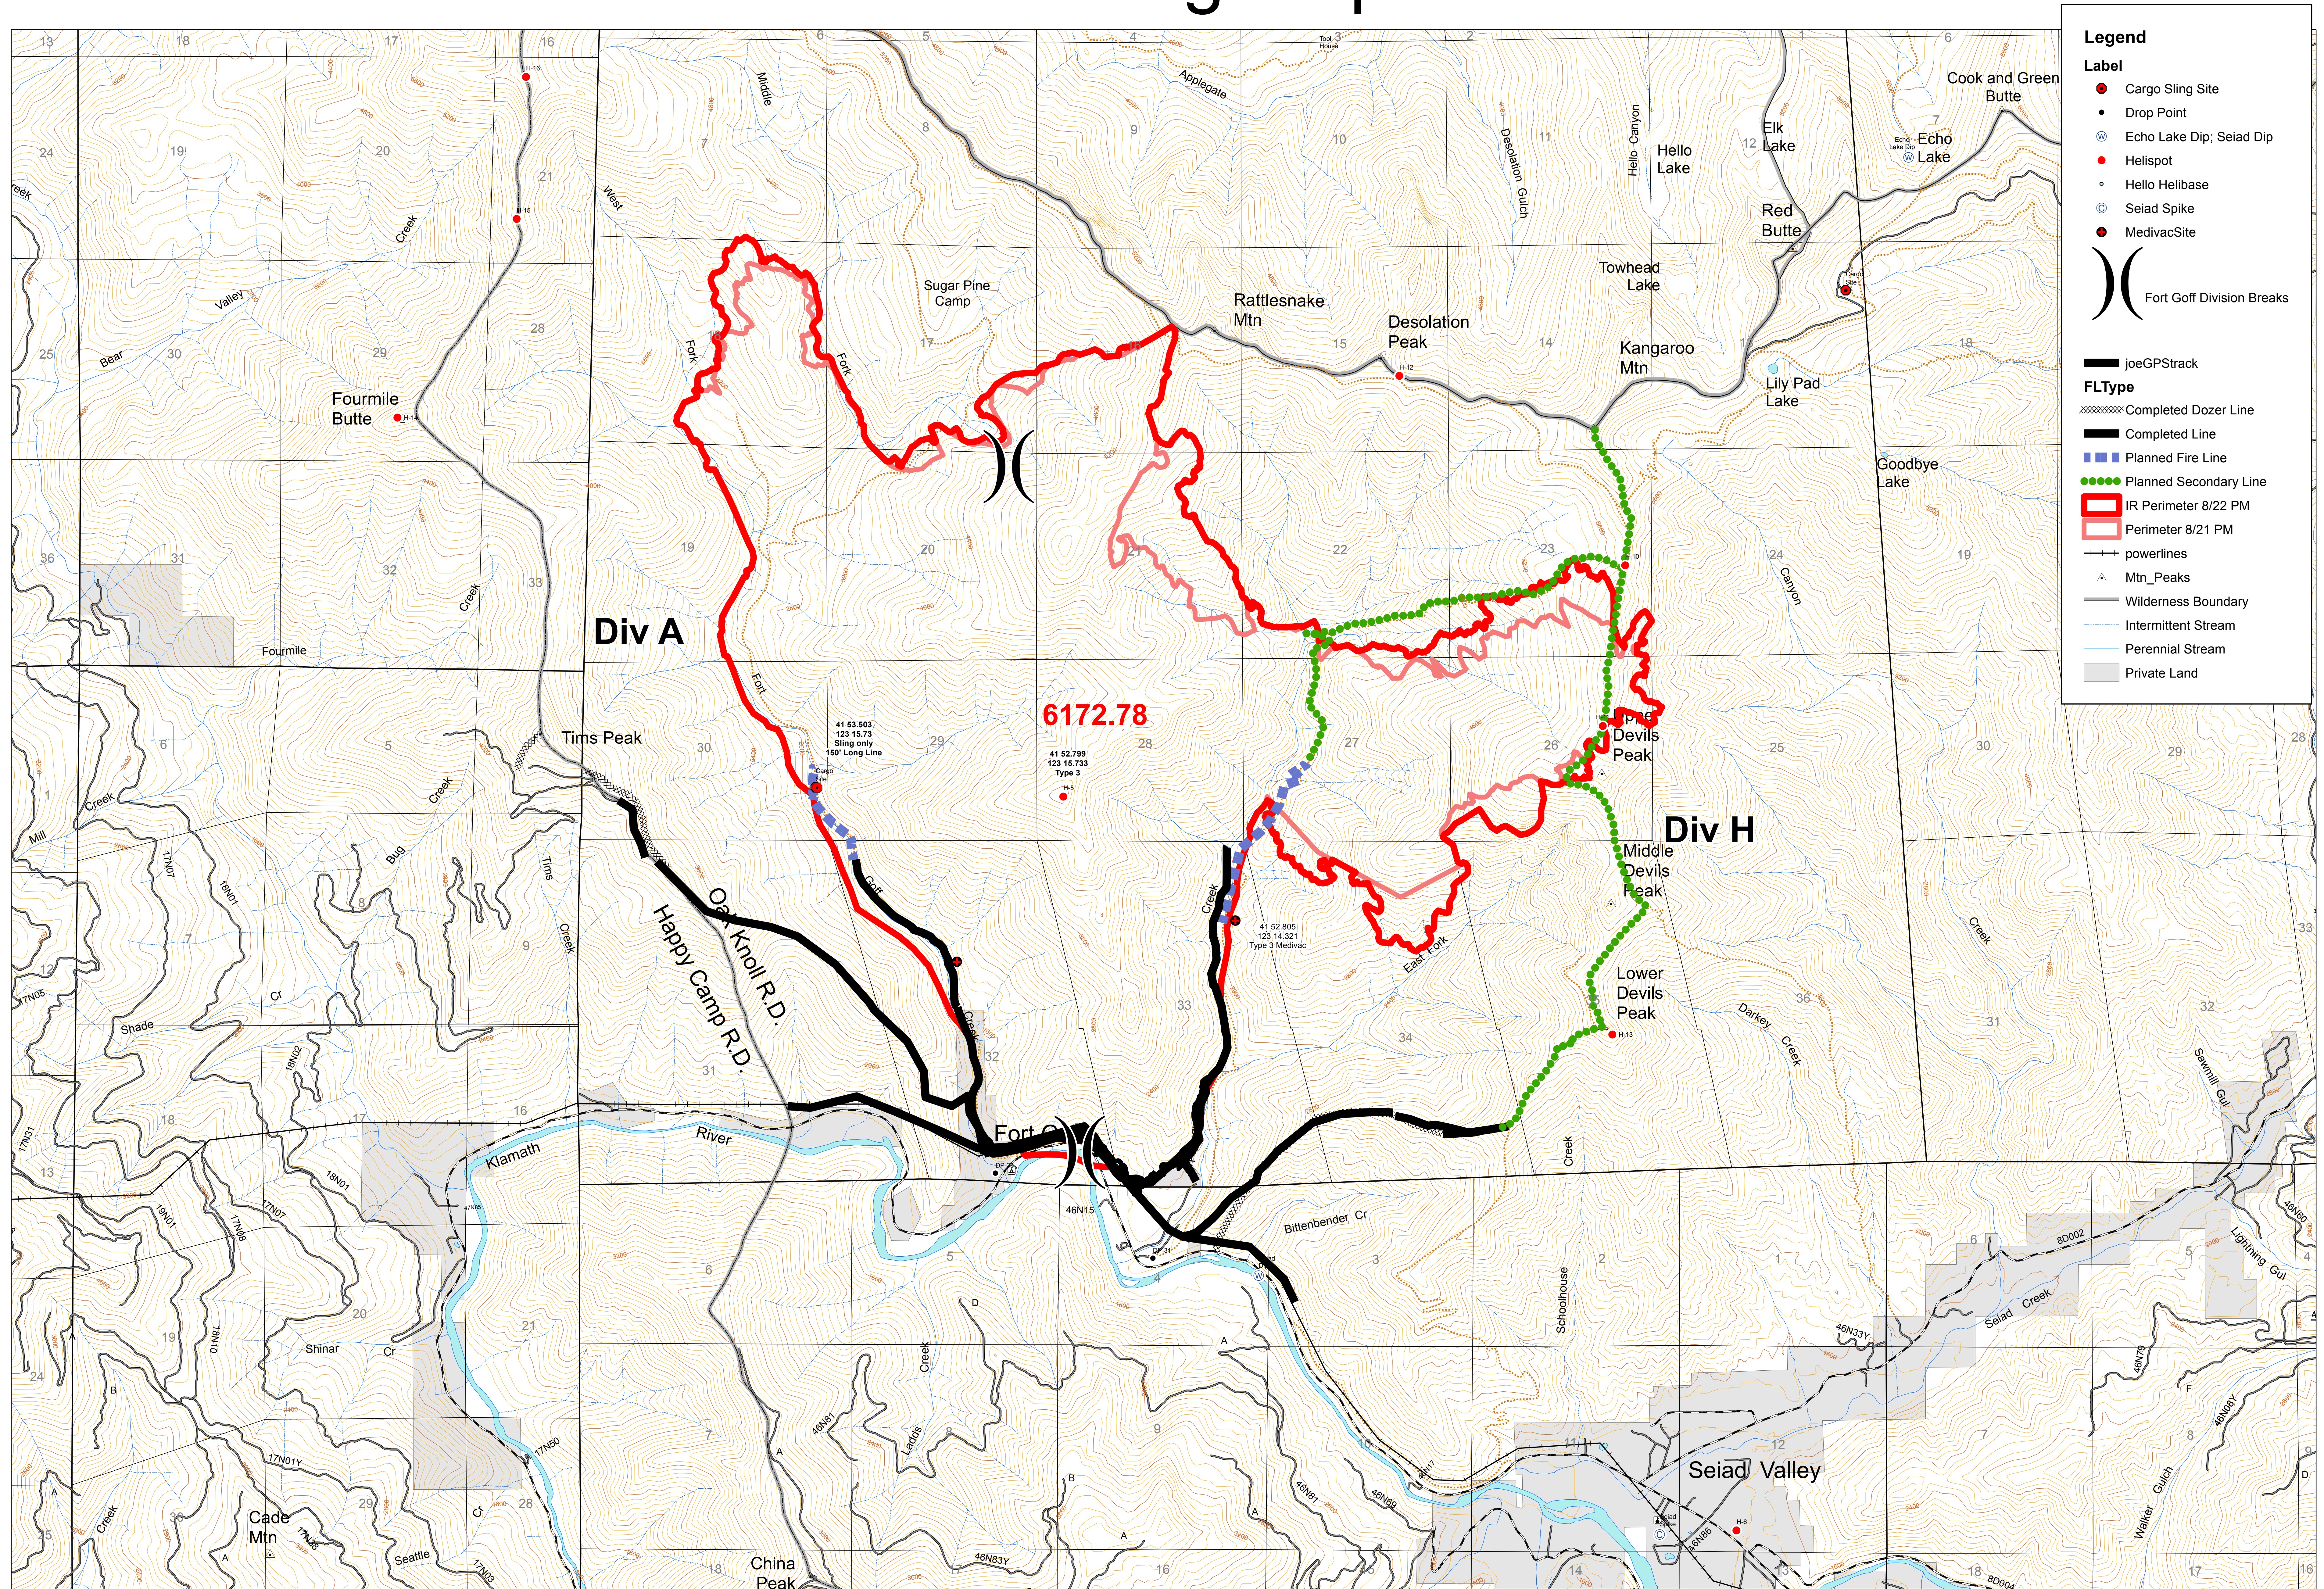

Goff Fire 1830 Briefing Map 8/23/12

Legend

Label

- Cargo Sling Site
- Drop Point
- ⊙ Echo Lake Dip; Seiad Dip
- Helispot
- Hello Helibase
- ⊙ Seiad Spike
- MedivacSite
-)) Fort Goff Division Breaks

FLType

- JoeGPStreck
- ⊘ Completed Dozer Line
- Completed Line
- ▬ Planned Fire Line
- ⊘ Planned Secondary Line
- ▭ IR Perimeter 8/22 PM
- ▭ Perimeter 8/21 PM
- powerlines
- ▲ Mtn_Peaks
- Wilderness Boundary
- Intermittent Stream
- Perennial Stream
- ▭ Private Land

Contour interval 80"

By P. Gross 8/23/12 @ 1800

1:18,000

1 in = 0.28 miles