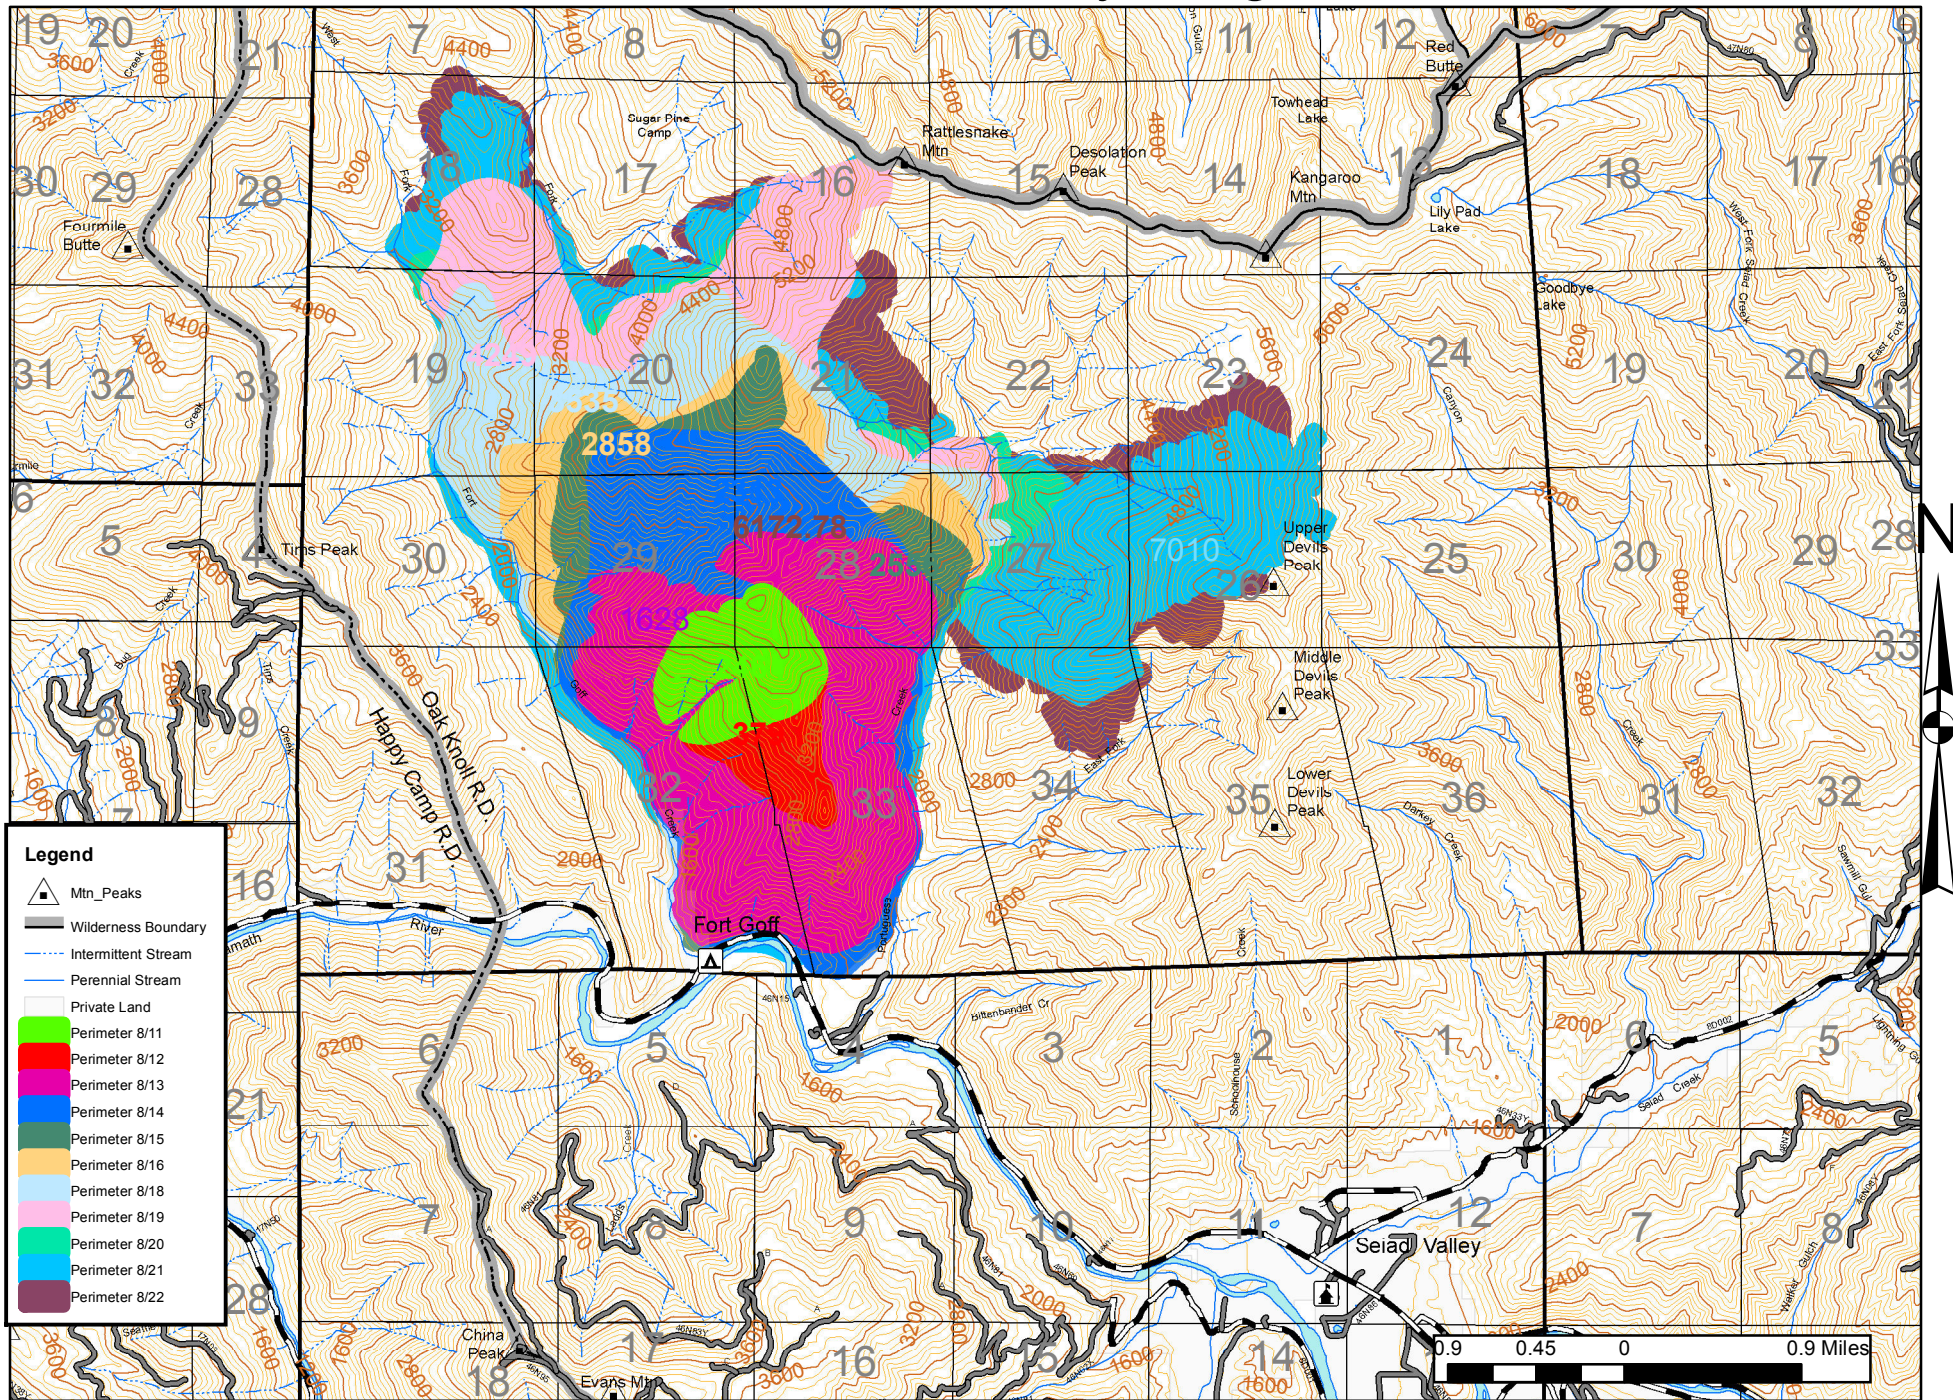

# Goff Fire Perimeter Daily Progression

Contour interval 80'

Colored Numbers = Area in Acres each day

By P. Gross 8/23/12 AM

1:62,000

1 in = 0.98 miles