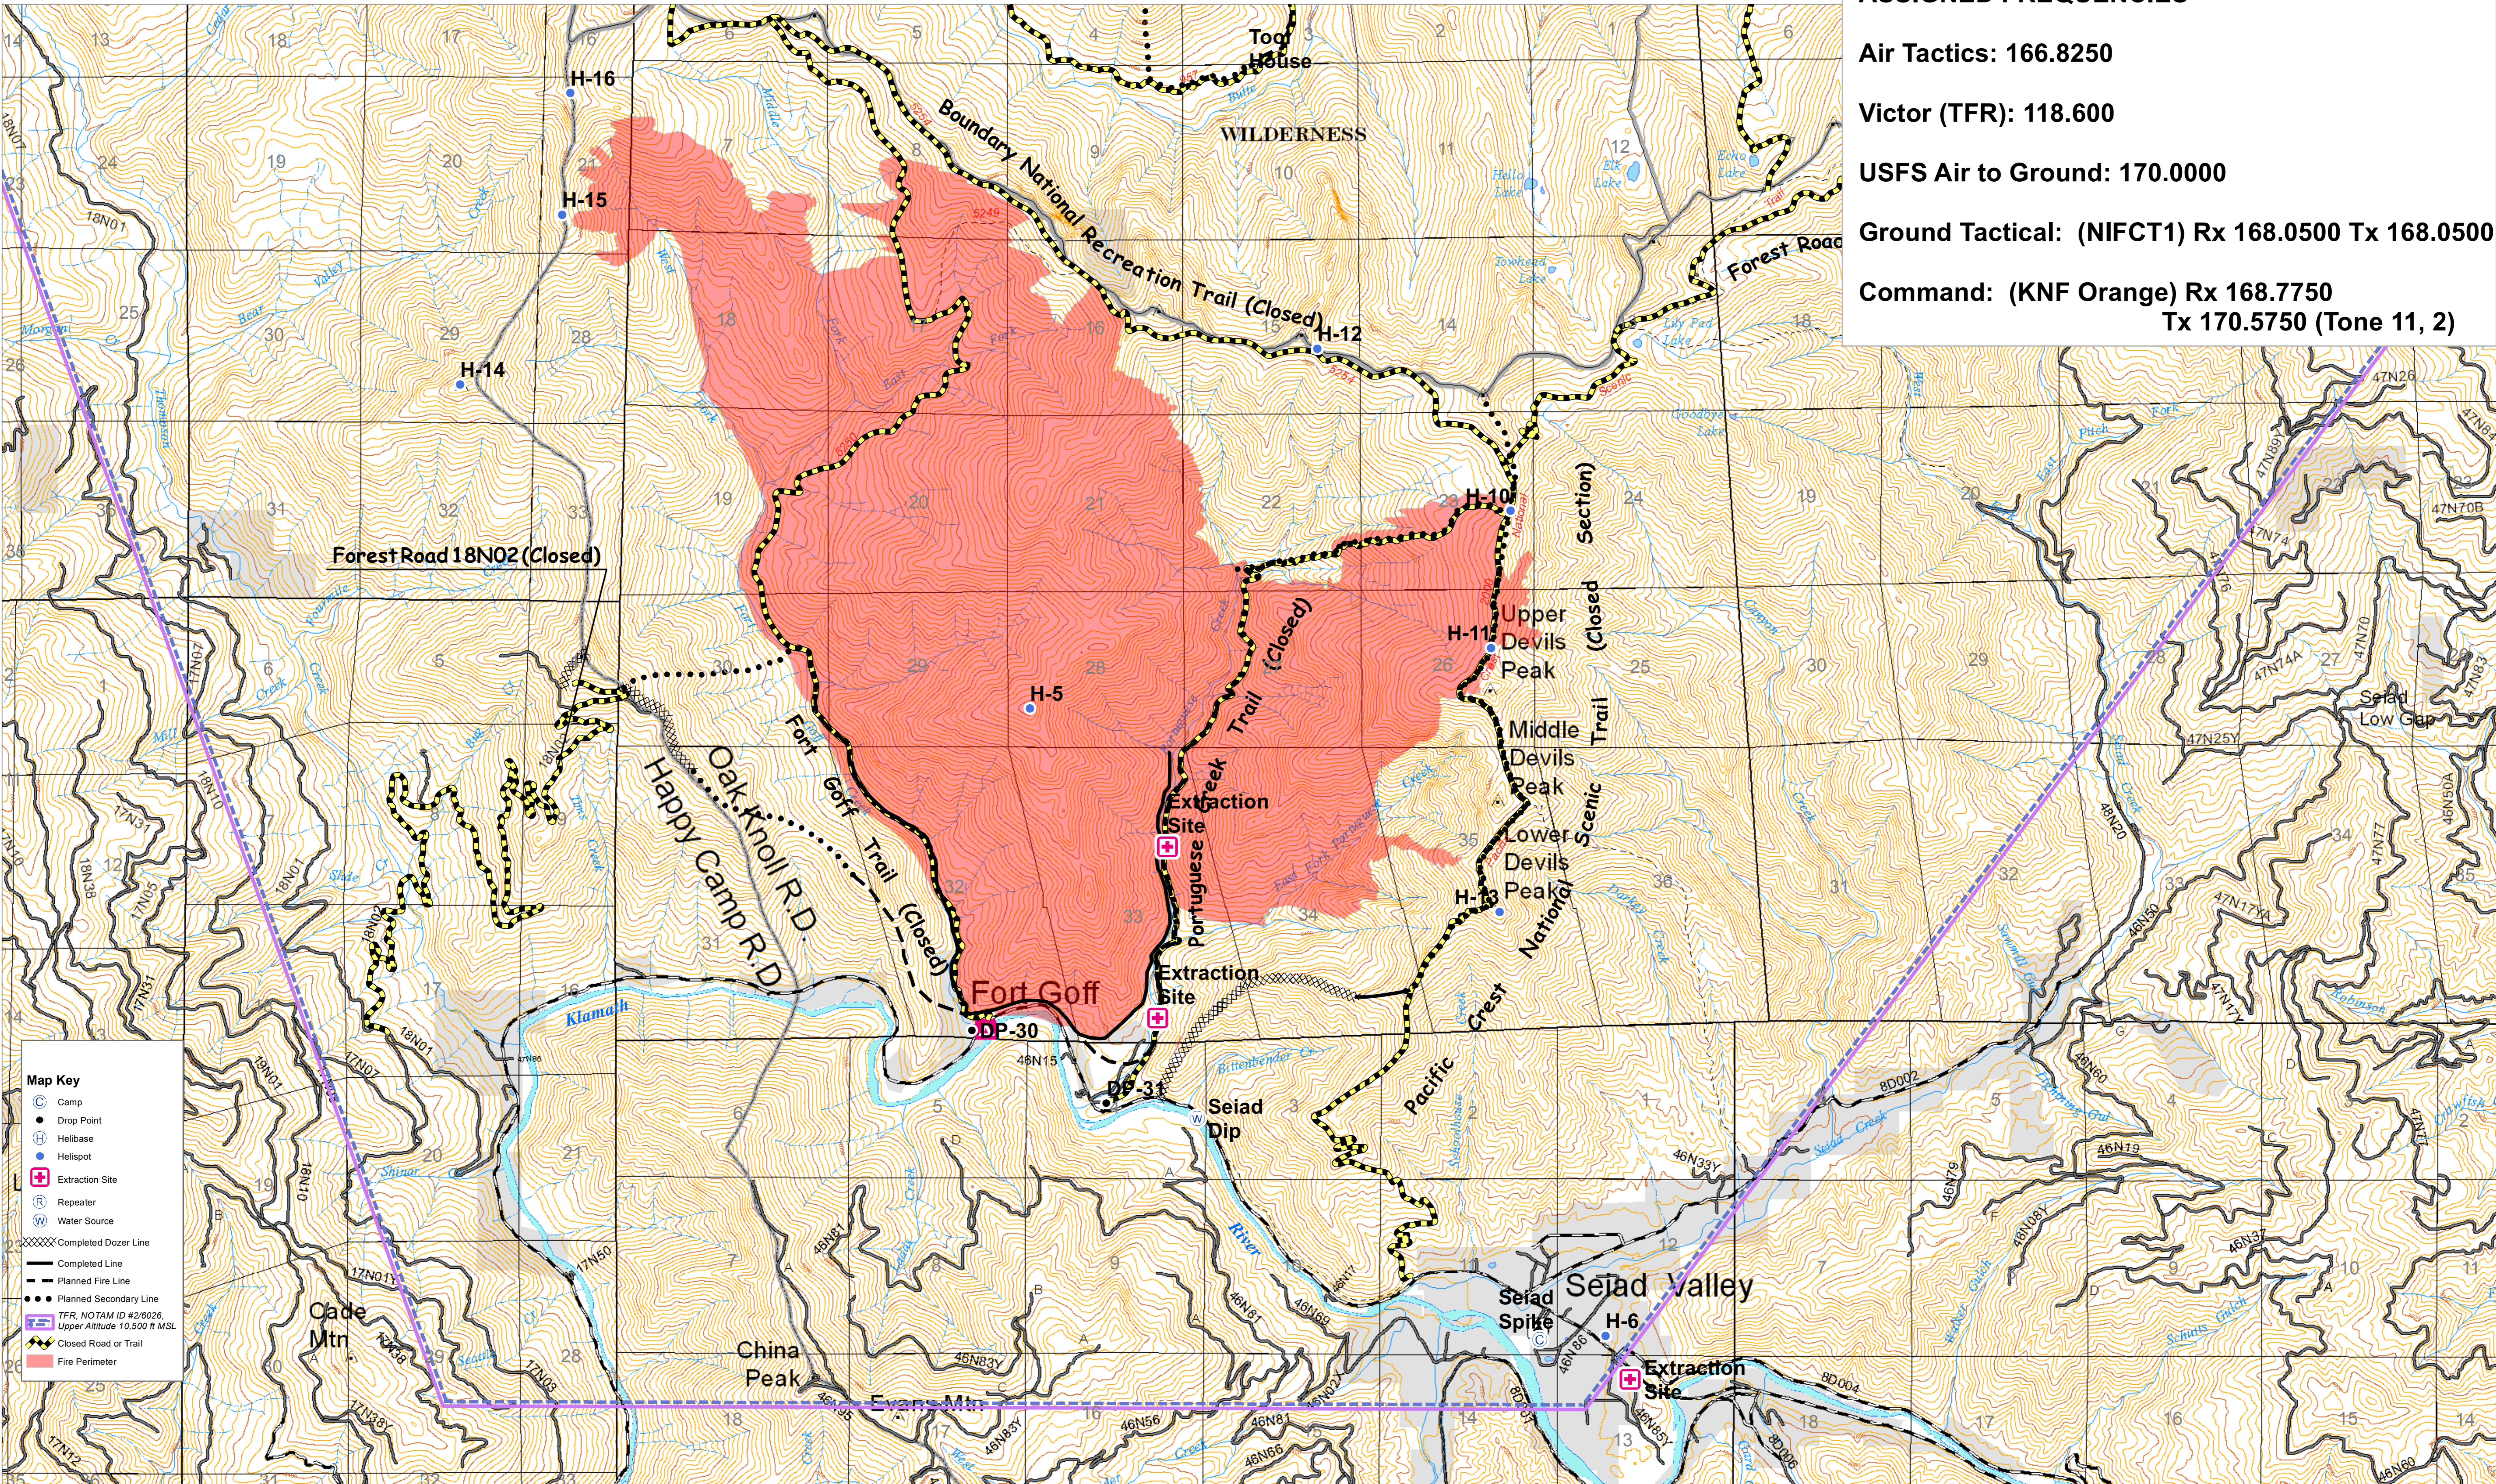

# GOFF FIRE Klamath National Forest

Fire perimeter as of 25 August 2012 at 0700.

## ASSIGNED FREQUENCIES

Air Tactics: 166.8250

Victor (TFR): 118.600

USFS Air to Ground: 170.0000

Ground Tactical: (NIFCT1) Rx 168.0500 Tx 168.0500

Command: (KNF Orange) Rx 168.7750  
Tx 170.5750 (Tone 11, 2)

**Map Key**

- Camp
- Drop Point
- Helibase
- Helispot
- Extraction Site
- Repeater
- Water Source
- Completed Dozer Line
- Completed Line
- Planned Fire Line
- Planned Secondary Line
- TFR, NOTAM ID #26026, Upper Altitude 10,500 ft MSL
- Closed Road or Trail
- Fire Perimeter