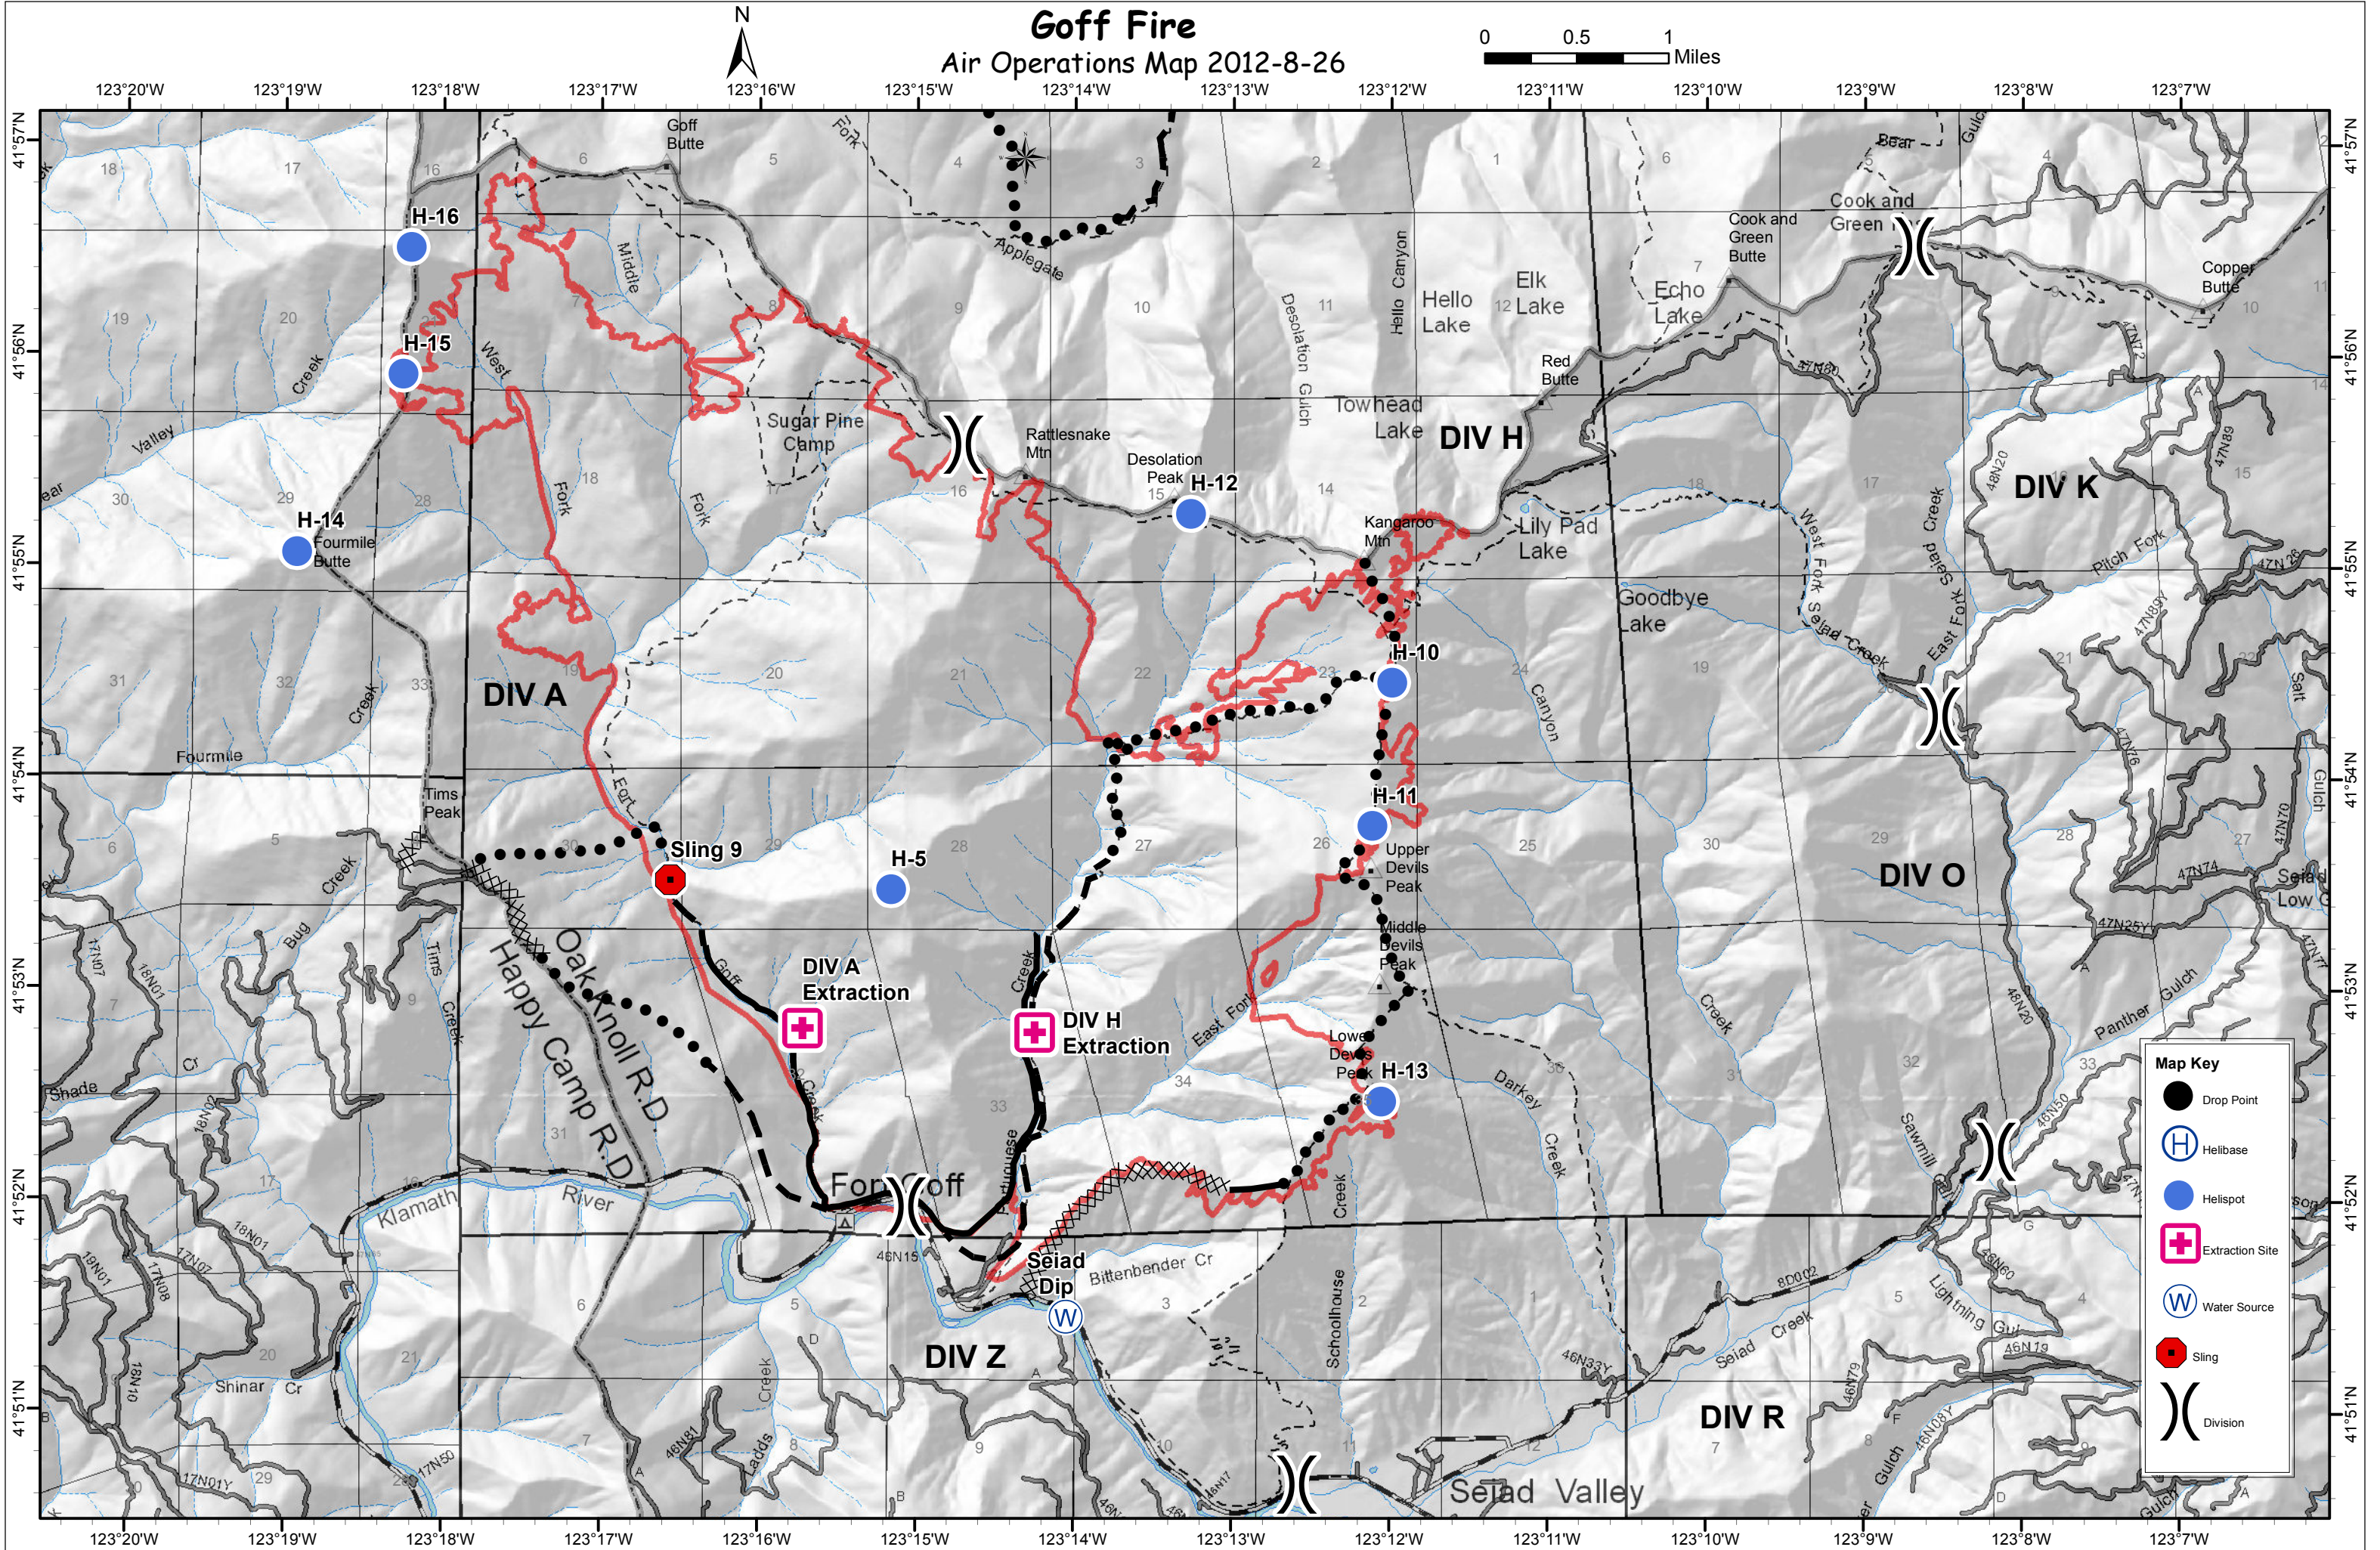

Goff Fire

Air Operations Map 2012-8-26

Map Key

- Drop Point
- Ⓜ Helibase
- Helispot
- ⊕ Extraction Site
- Ⓜ Water Source
- Sling
- ⎵ Division