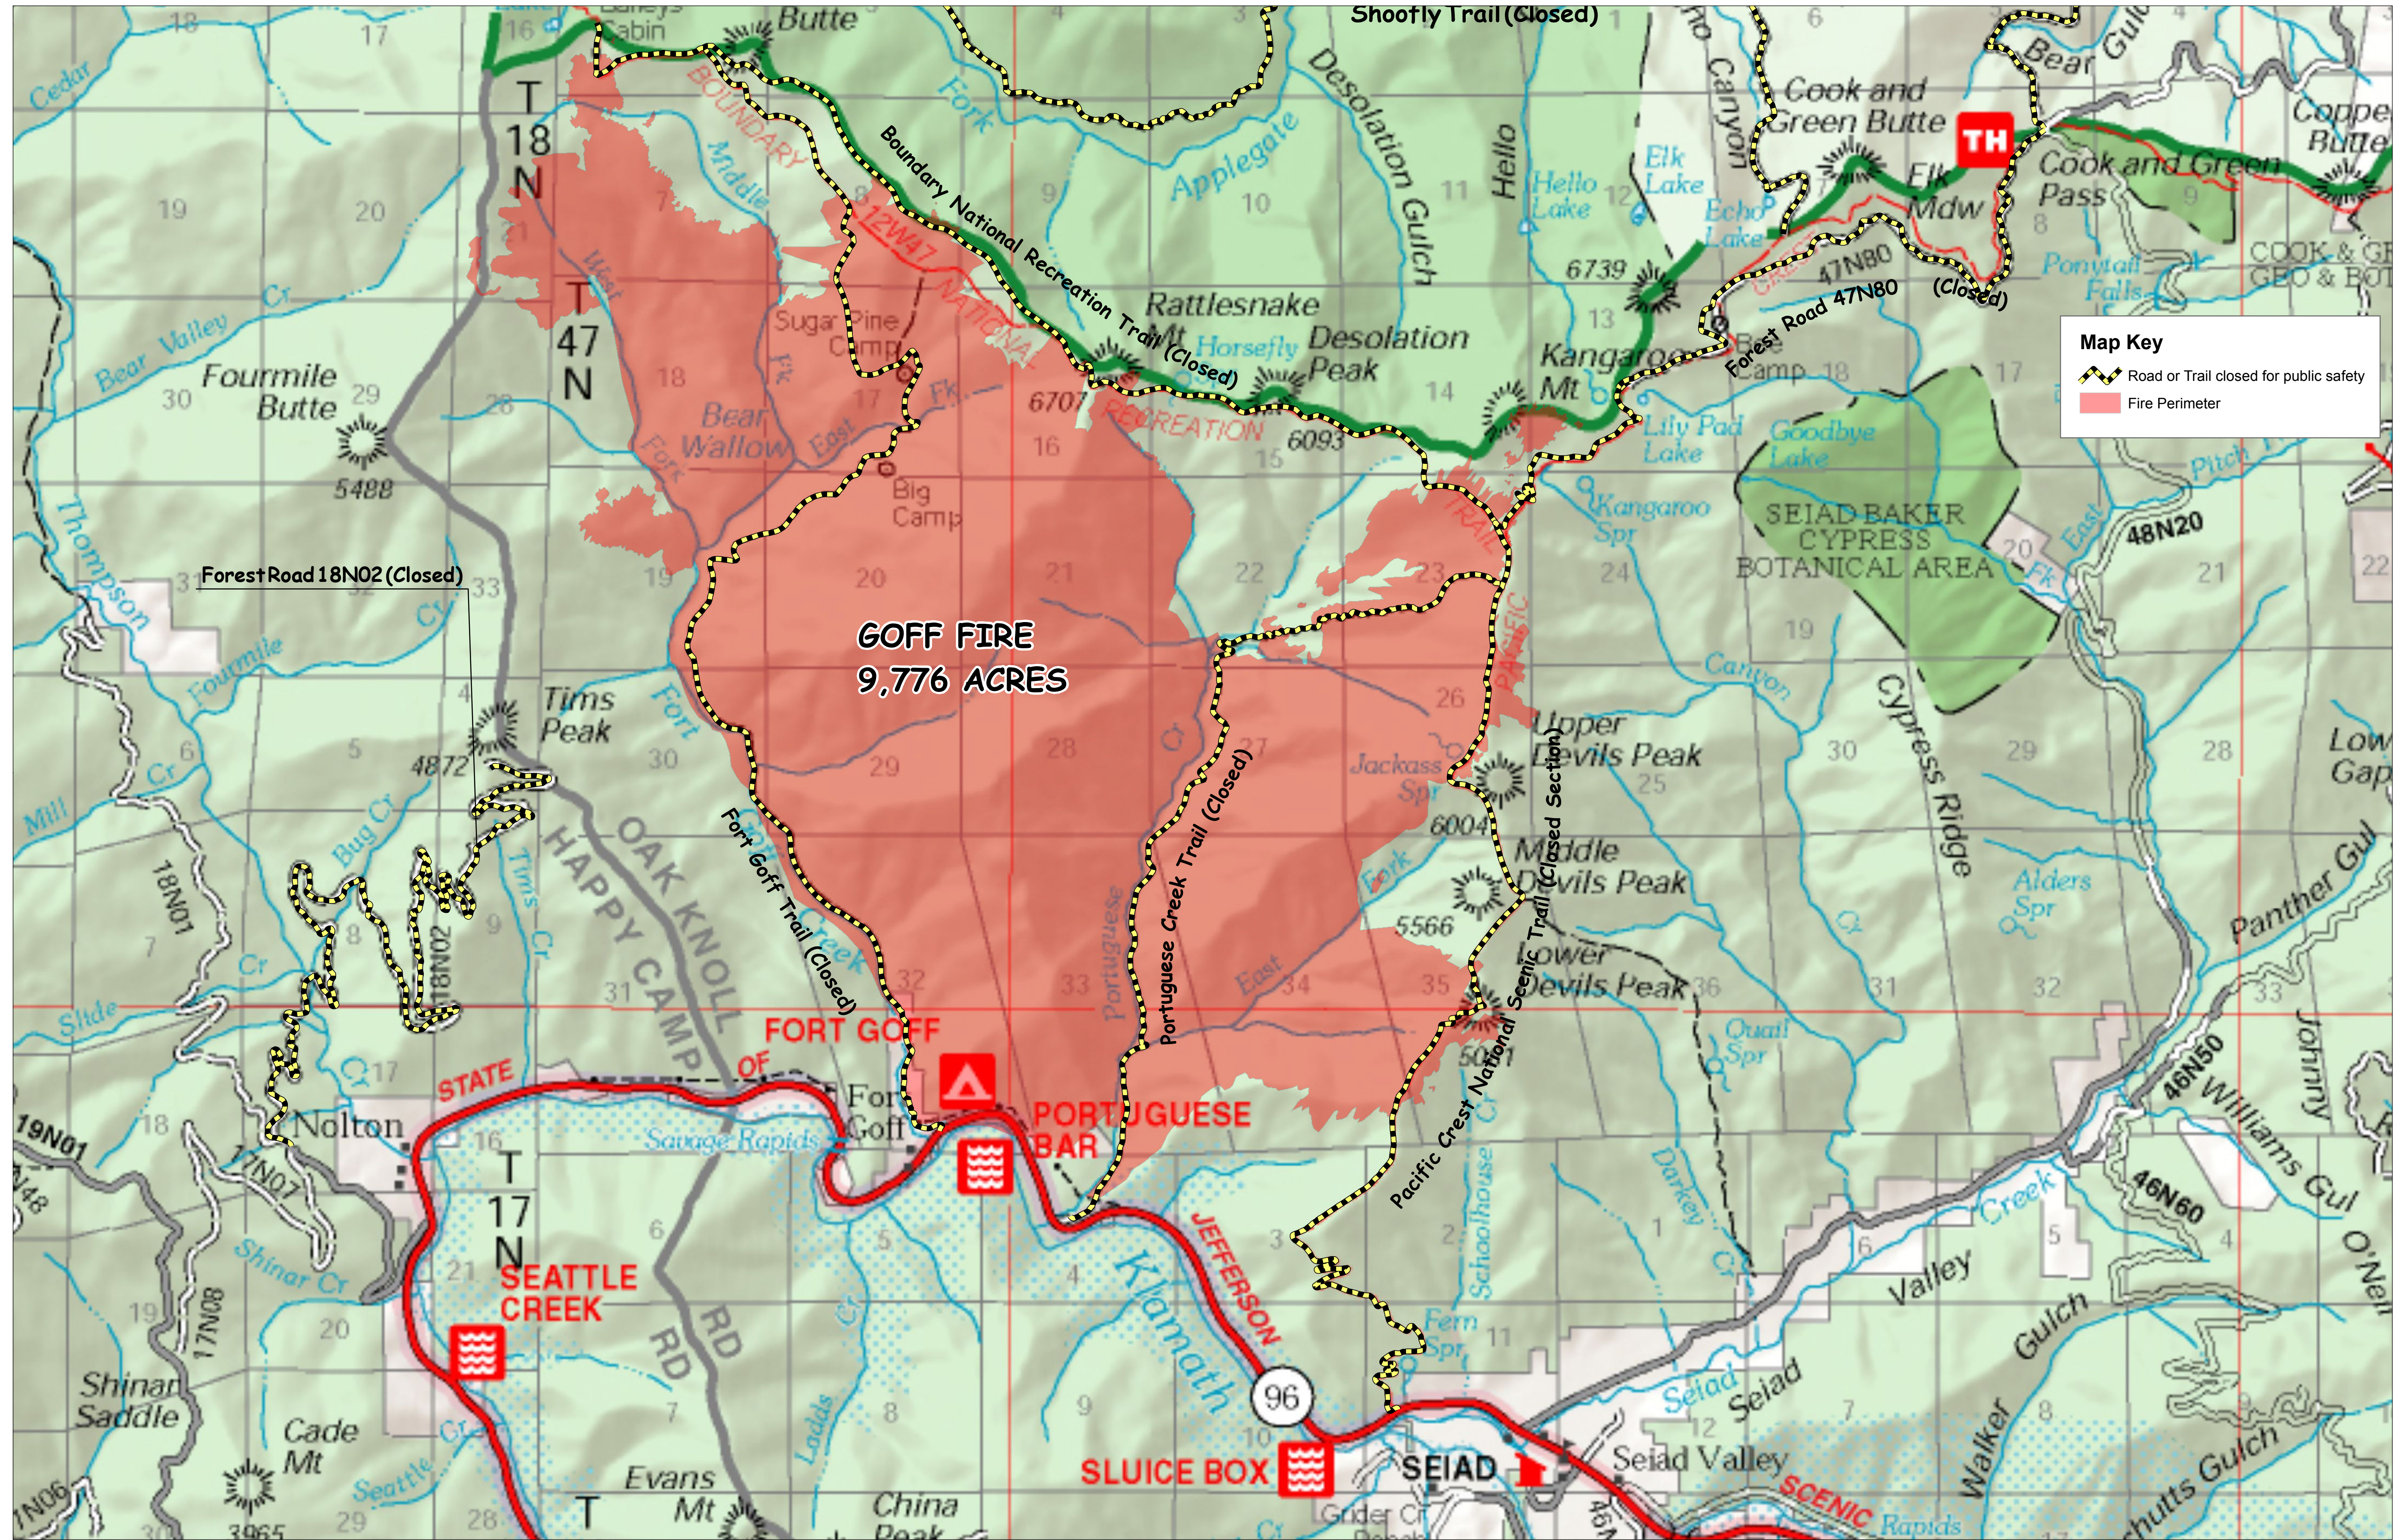

GOFF FIRE Klamath National Forest

Fire information as of 26 August 2012 at 0800.

Map Key

- Road or Trail closed for public safety
- Fire Perimeter

**GOFF FIRE
9,776 ACRES**

Forest Road 18N02 (Closed)

Shoofly Trail (Closed)

TH

47N80 (Closed)

Forest Road 18N02 (Closed)

FORT GOFF

PORTUGUESE BAR

SEATTLE CREEK

SLUICE BOX

SEIAD

SCENIC