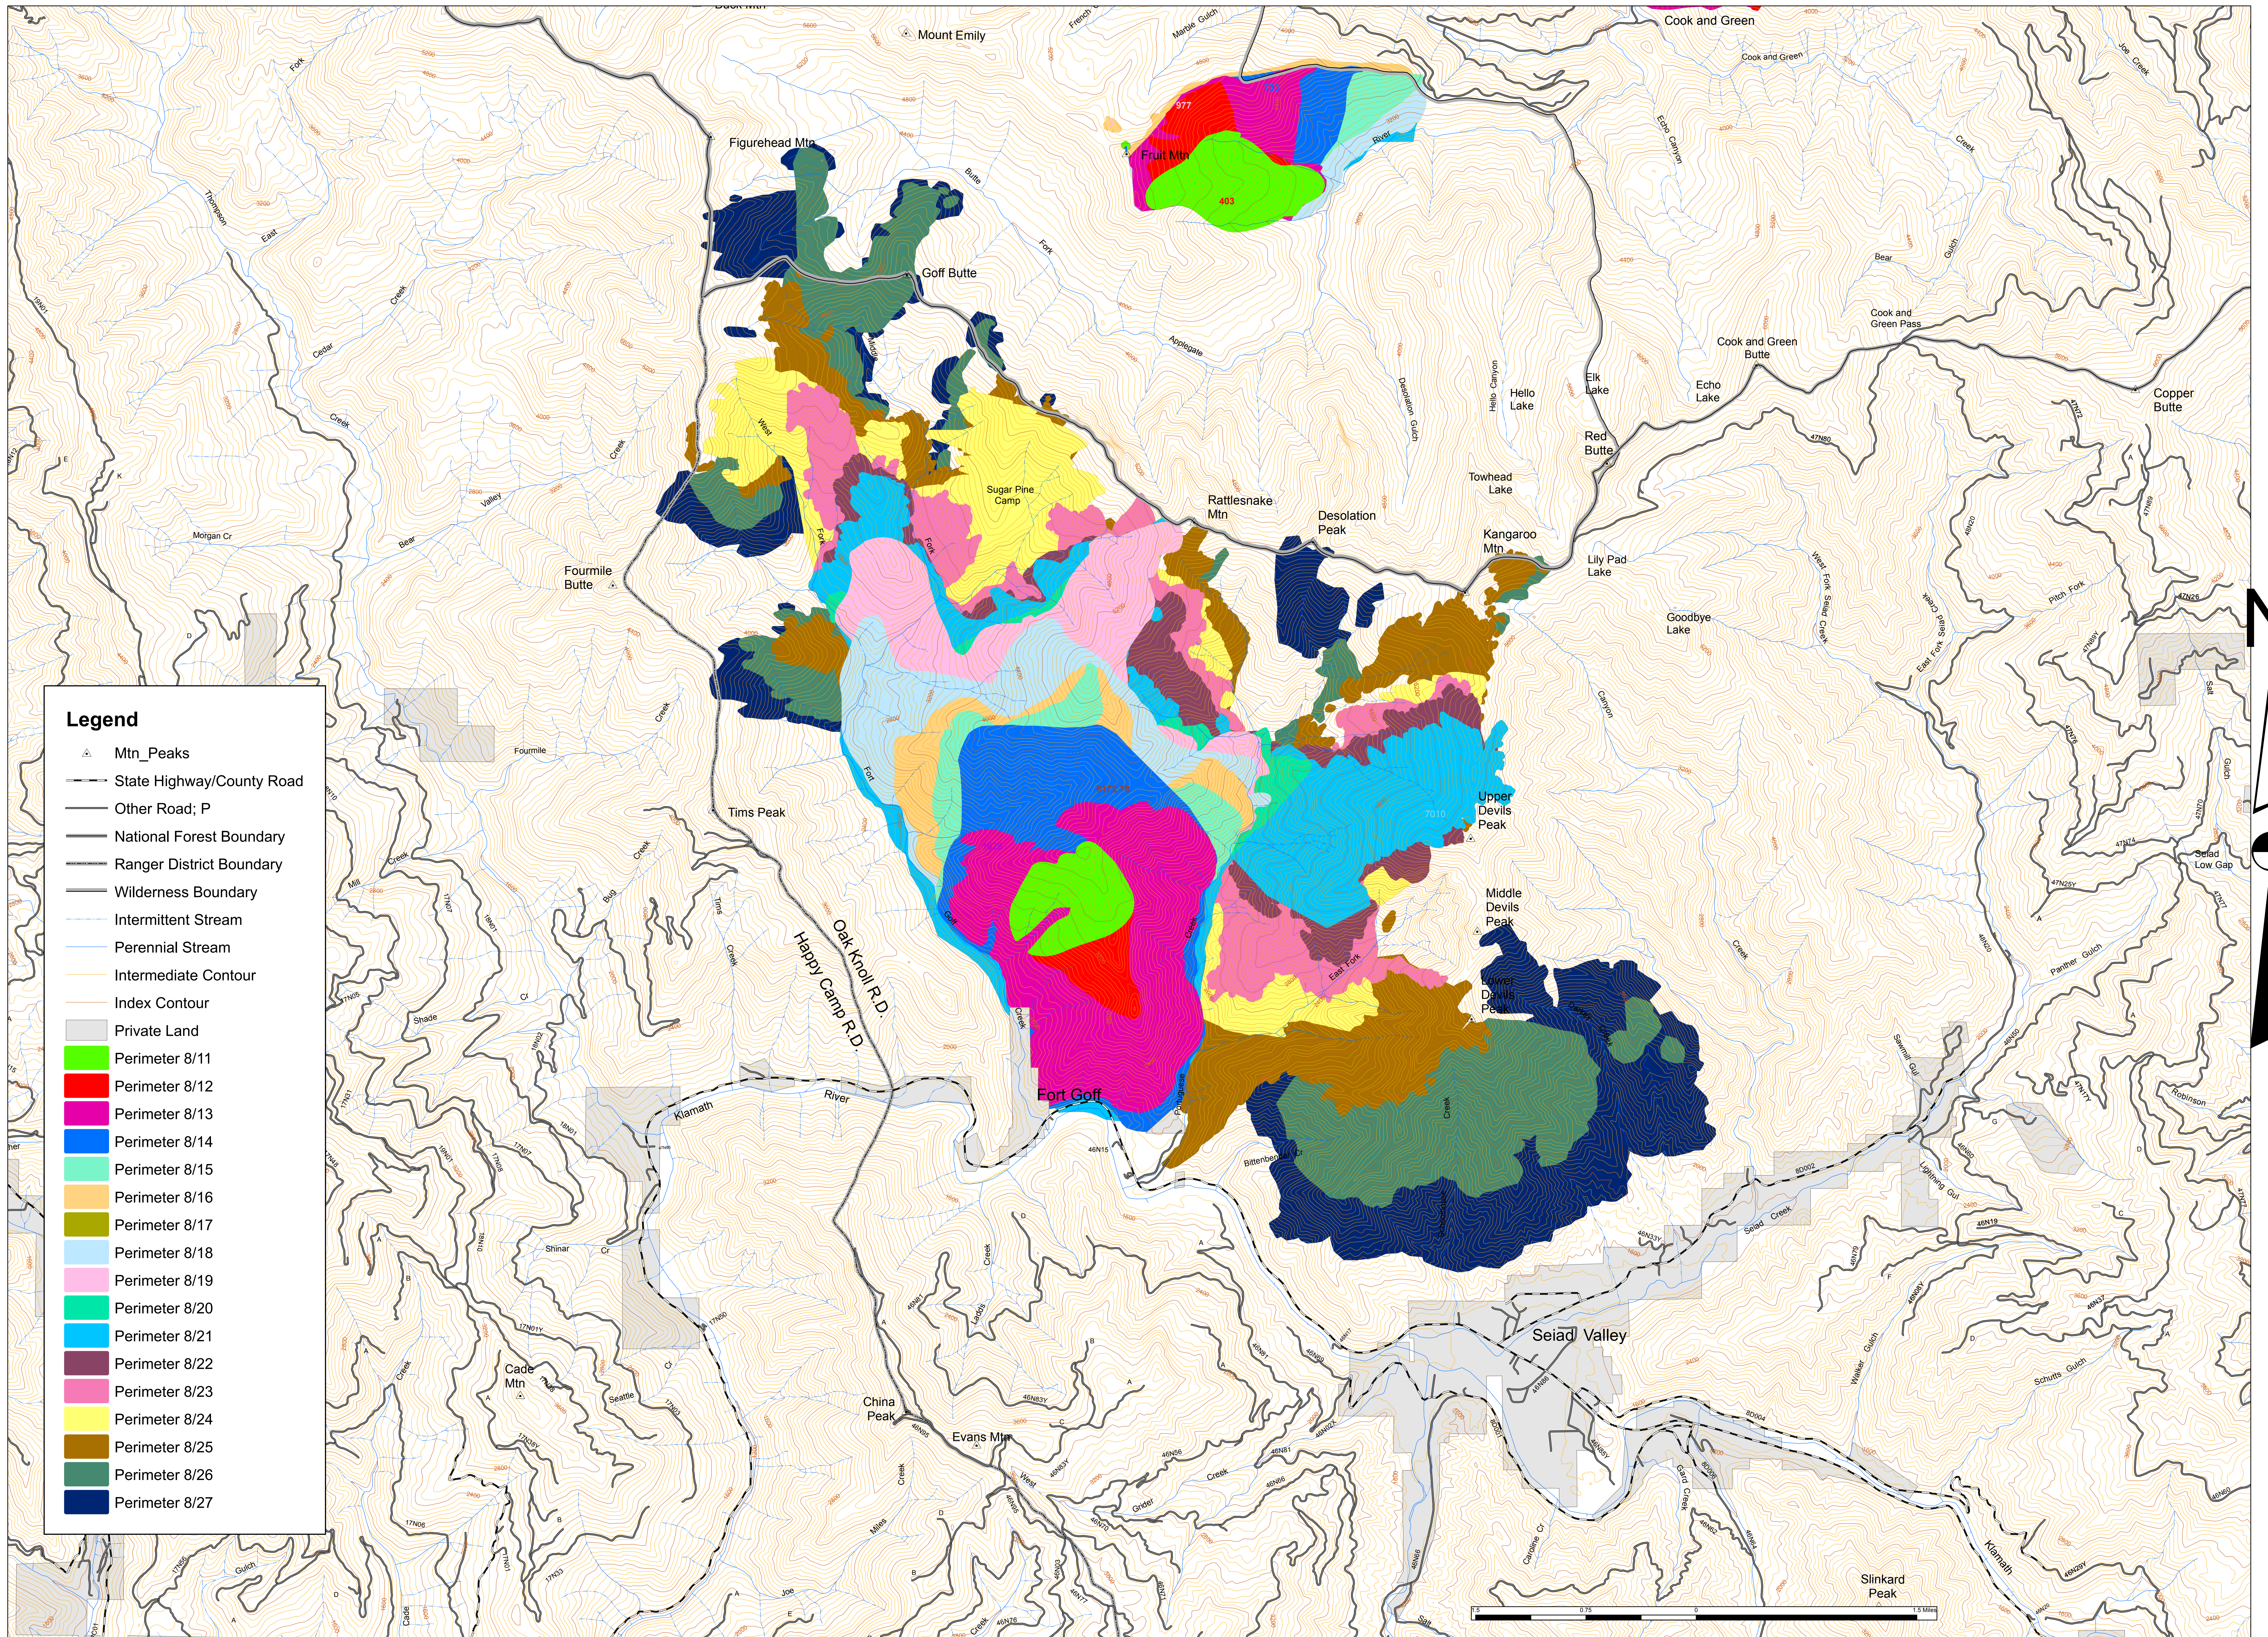

Goff Fire Perimeter Daily Progression

Date: 8/28/2012

Legend

- △ Mtn_Peaks
- State Highway/County Road
- Other Road; P
- National Forest Boundary
- Ranger District Boundary
- Wilderness Boundary
- Intermittent Stream
- Perennial Stream
- Intermediate Contour
- Index Contour
- Private Land
- Perimeter 8/11
- Perimeter 8/12
- Perimeter 8/13
- Perimeter 8/14
- Perimeter 8/15
- Perimeter 8/16
- Perimeter 8/17
- Perimeter 8/18
- Perimeter 8/19
- Perimeter 8/20
- Perimeter 8/21
- Perimeter 8/22
- Perimeter 8/23
- Perimeter 8/24
- Perimeter 8/25
- Perimeter 8/26
- Perimeter 8/27

Contour interval 80"