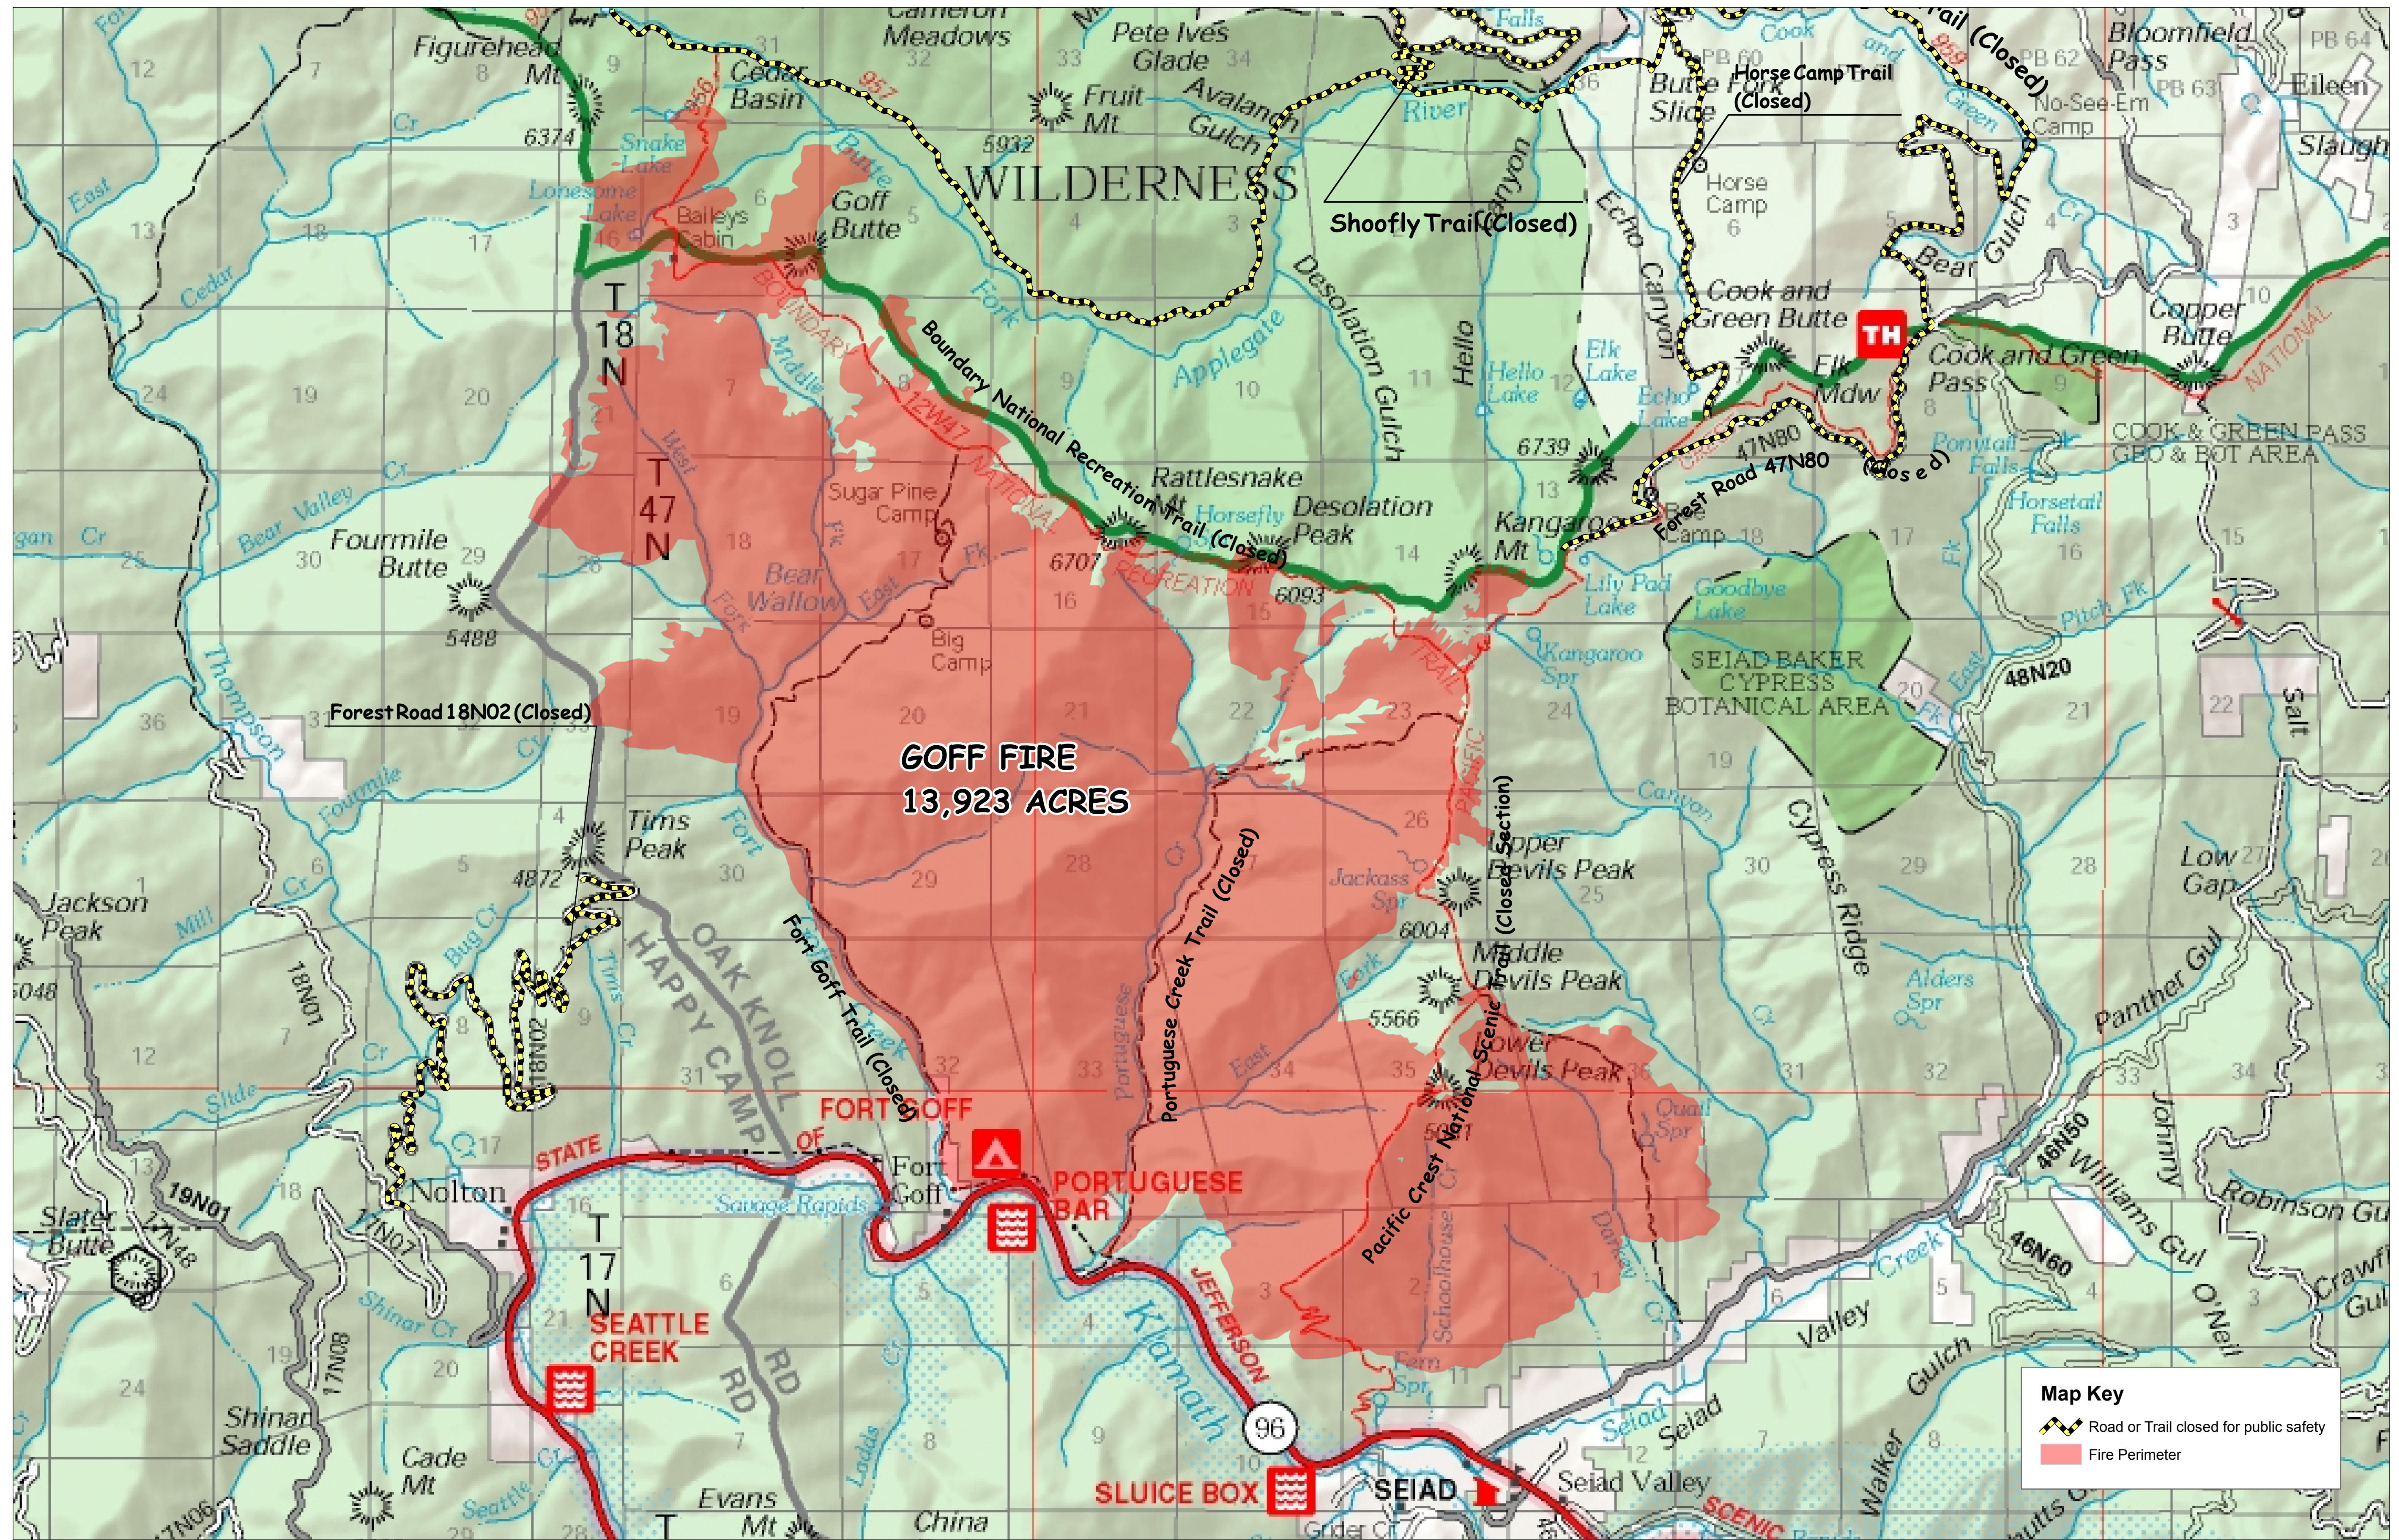

# GOFF FIRE Klamath National Forest

Fire information as of 28 August 2012 at 0800.

**GOFF FIRE**  
13,923 ACRES

**Map Key**

- Road or Trail closed for public safety
- Fire Perimeter