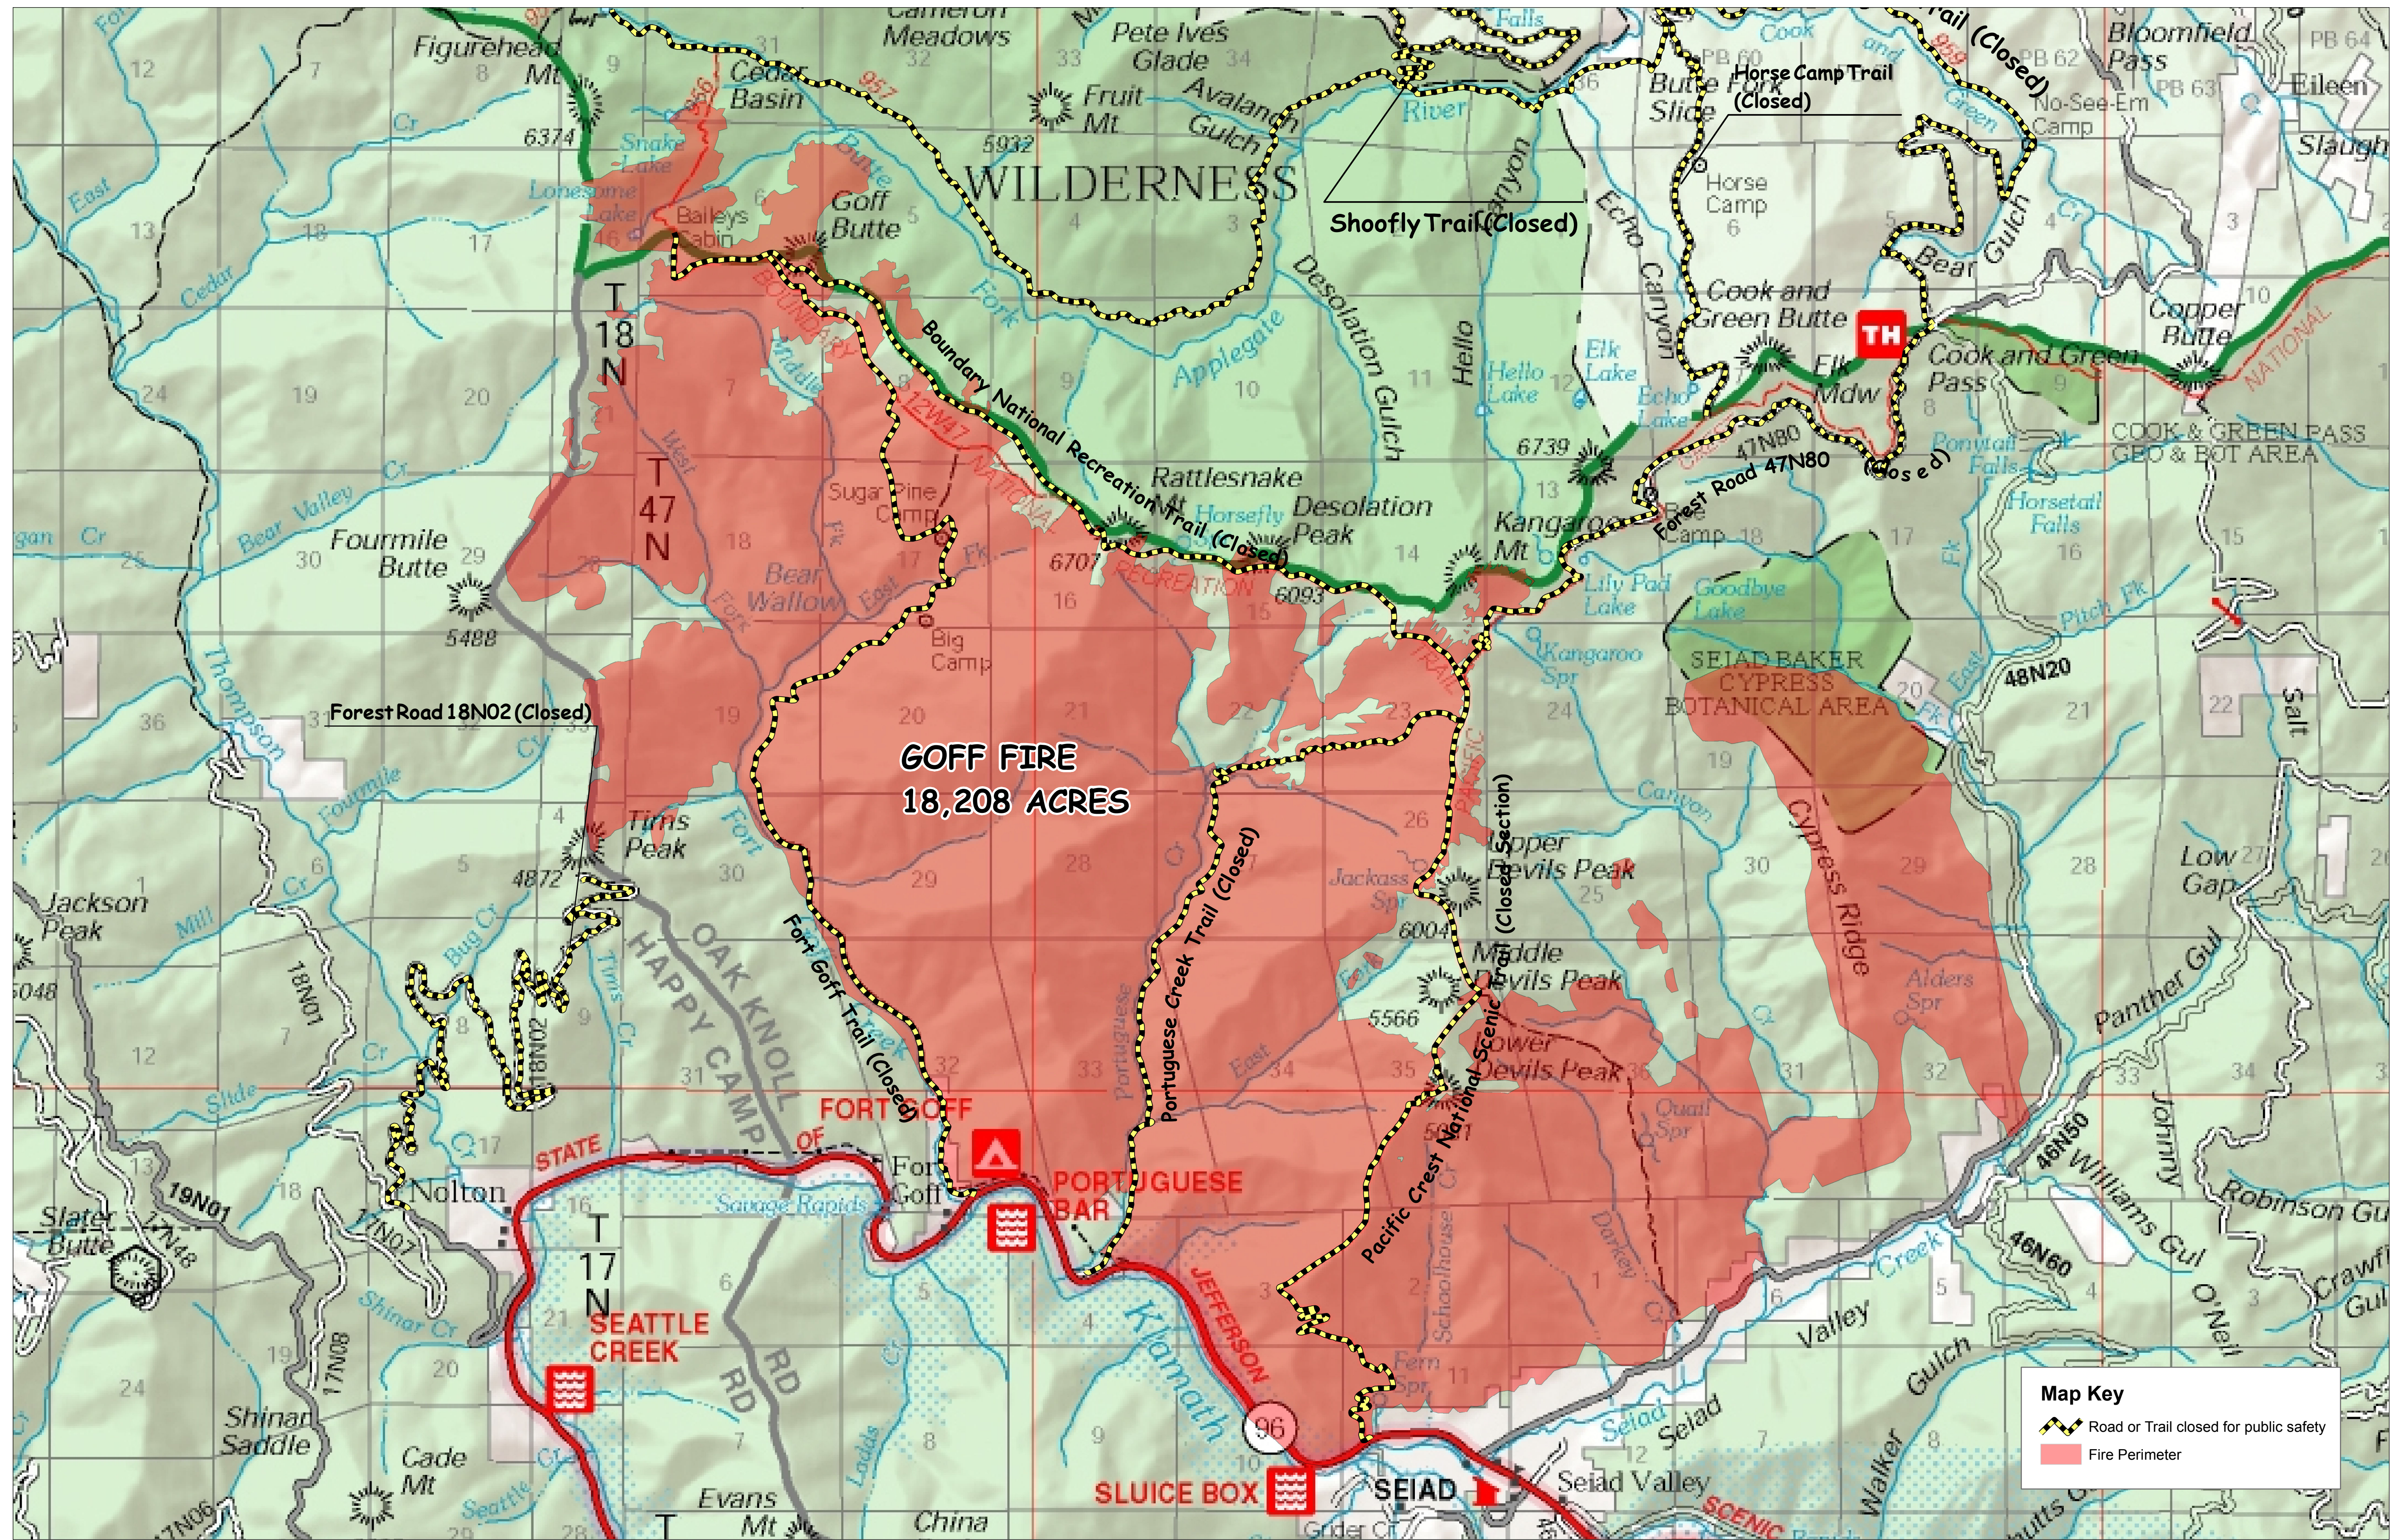

GOFF FIRE Klamath National Forest

Fire information as of 30 August 2012 at 0800.

GOFF FIRE
18,208 ACRES

Map Key

- Road or Trail closed for public safety
- Fire Perimeter