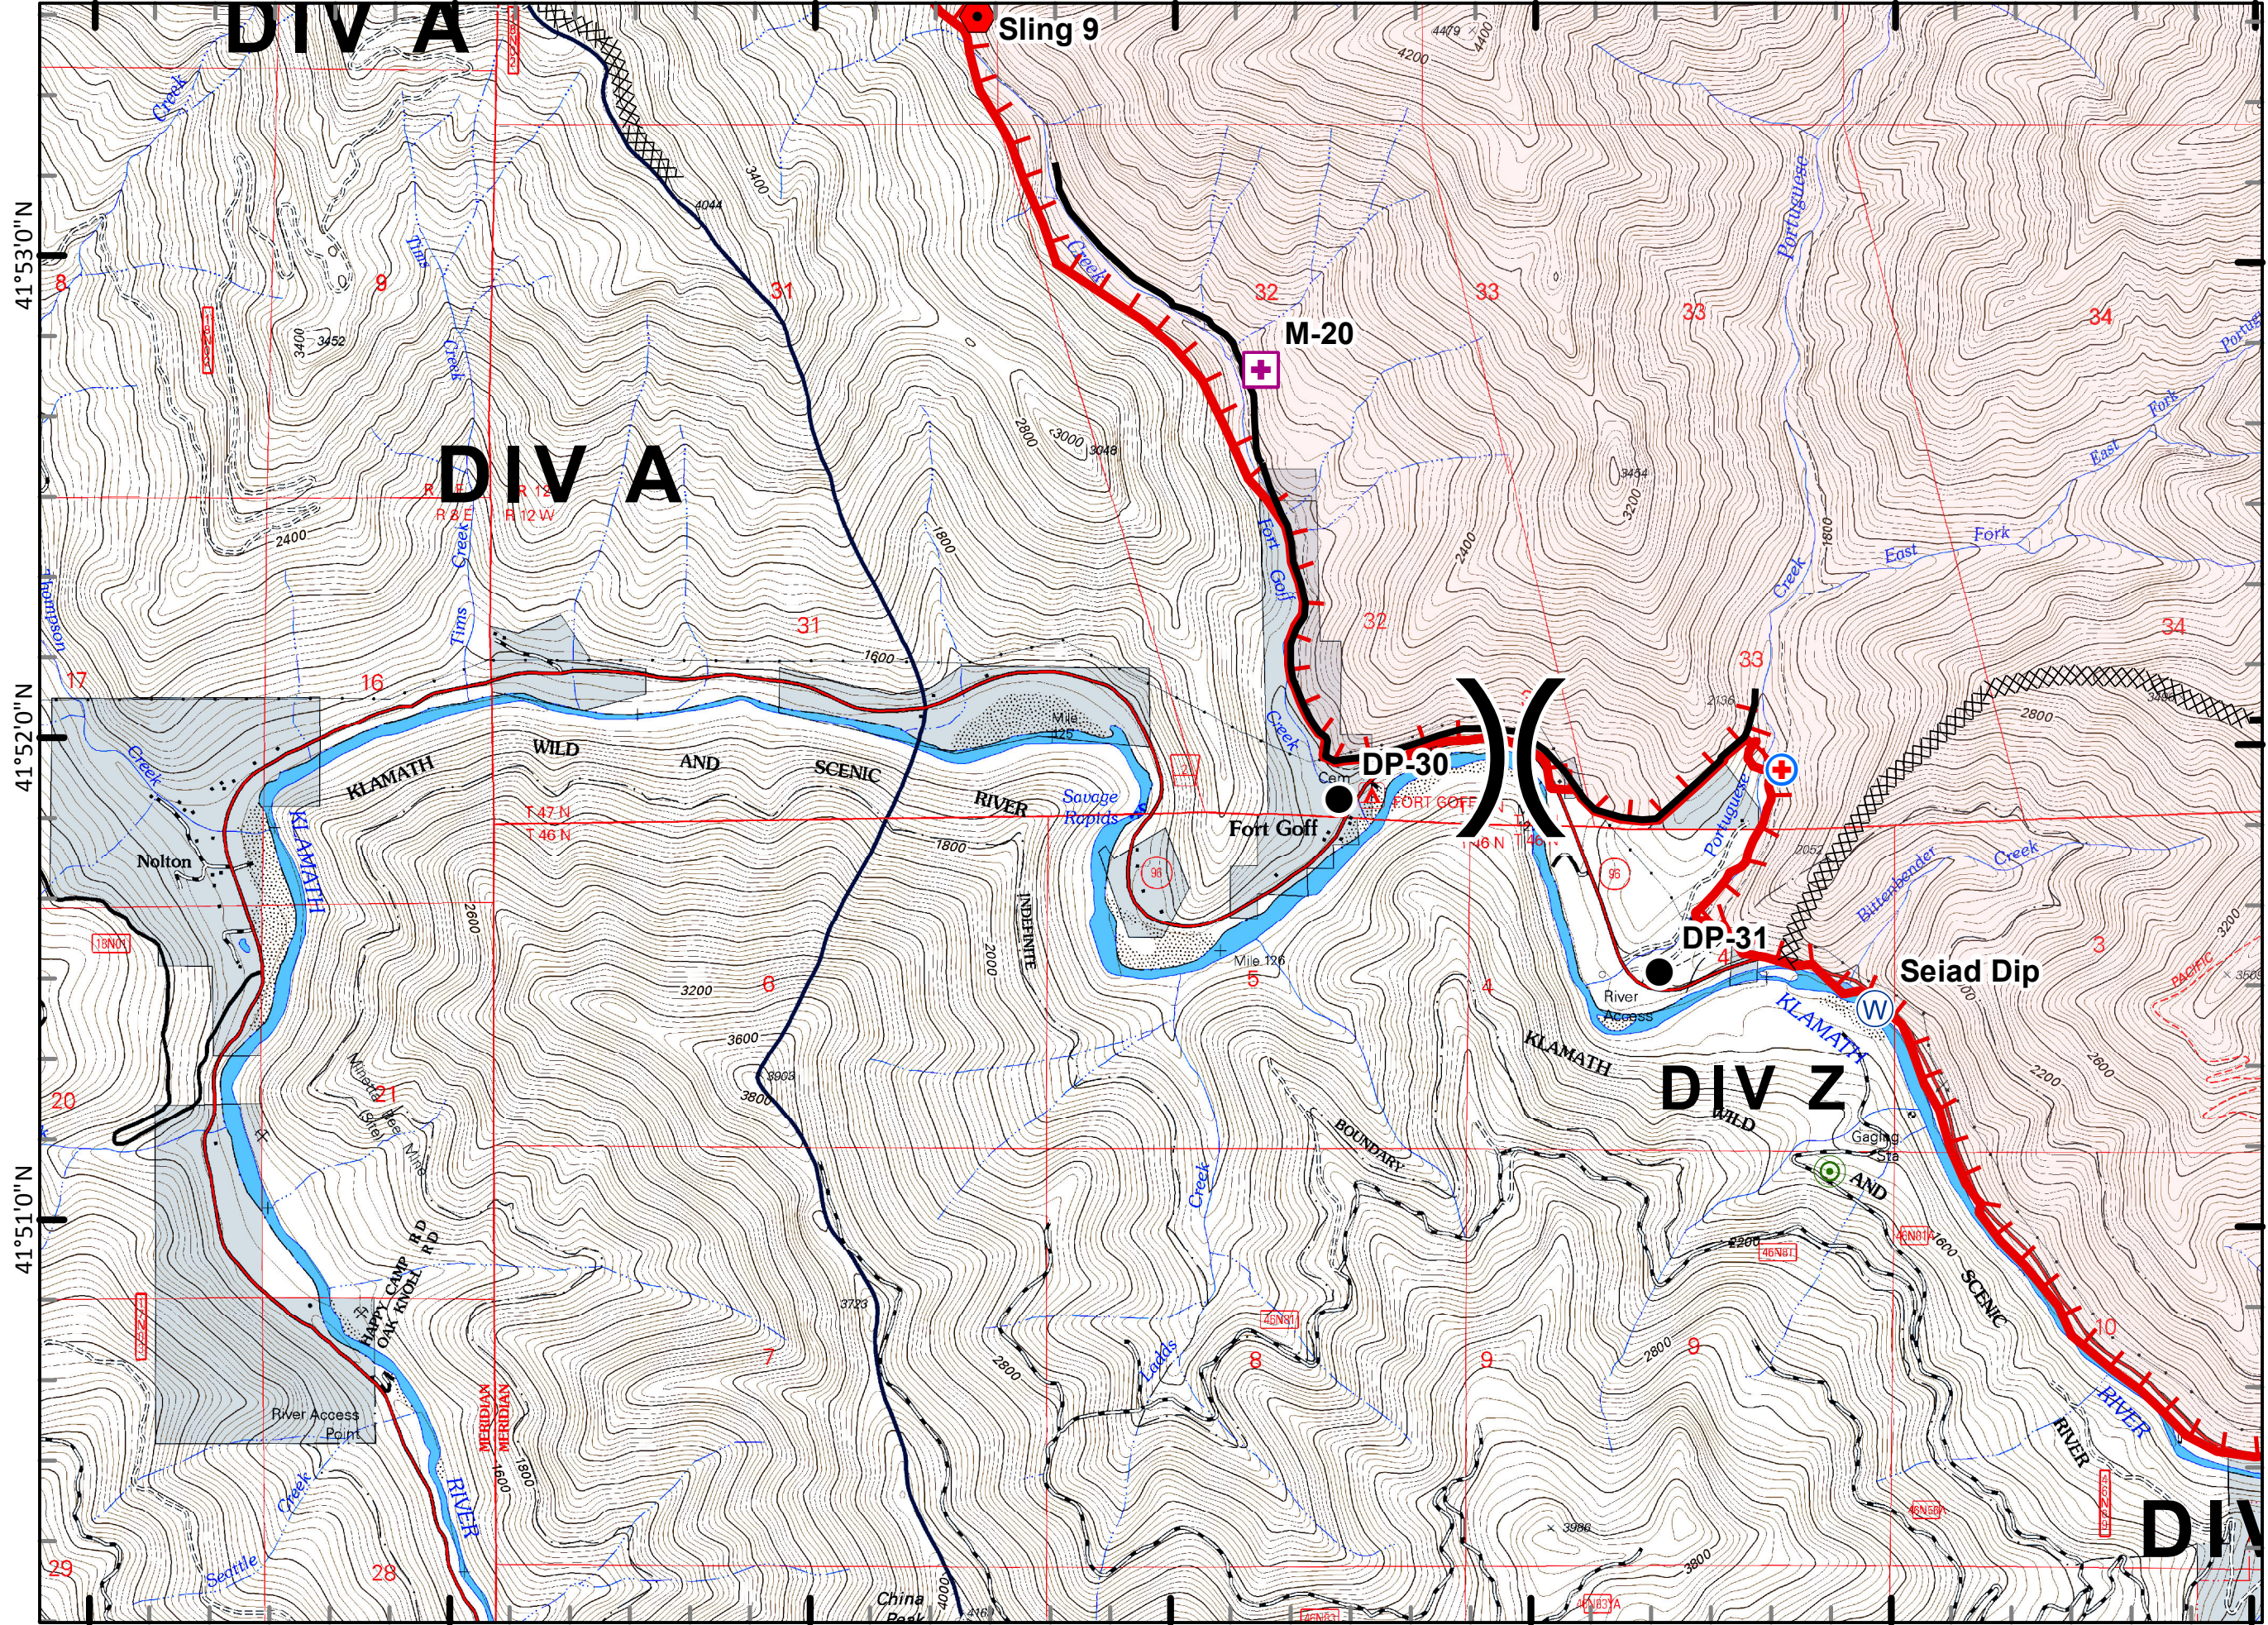

123°19'0"W 123°18'0"W 123°17'0"W 123°16'0"W 123°15'0"W 123°14'0"W 123°13'0"W

Goff Incident
CA-KNF-0005659
IAP
8/30/2012
DAY SHIFT
Datum: NAD 83
Acres: 18,208

- Division
- Completed Line
- Uncontrolled Fire Edge
- Vehicle Weed Wash
- Camp
- Drop Point
- Extraction
- Helispot
- MediVac Site
- Sling
- Water Source
- Sensitive Plant Areas and Wilderness

MAP PAGE: 2

NIMO - Kleinman
8/30/2012

123°19'0"W 123°18'0"W 123°17'0"W 123°16'0"W 123°15'0"W 123°14'0"W 123°13'0"W