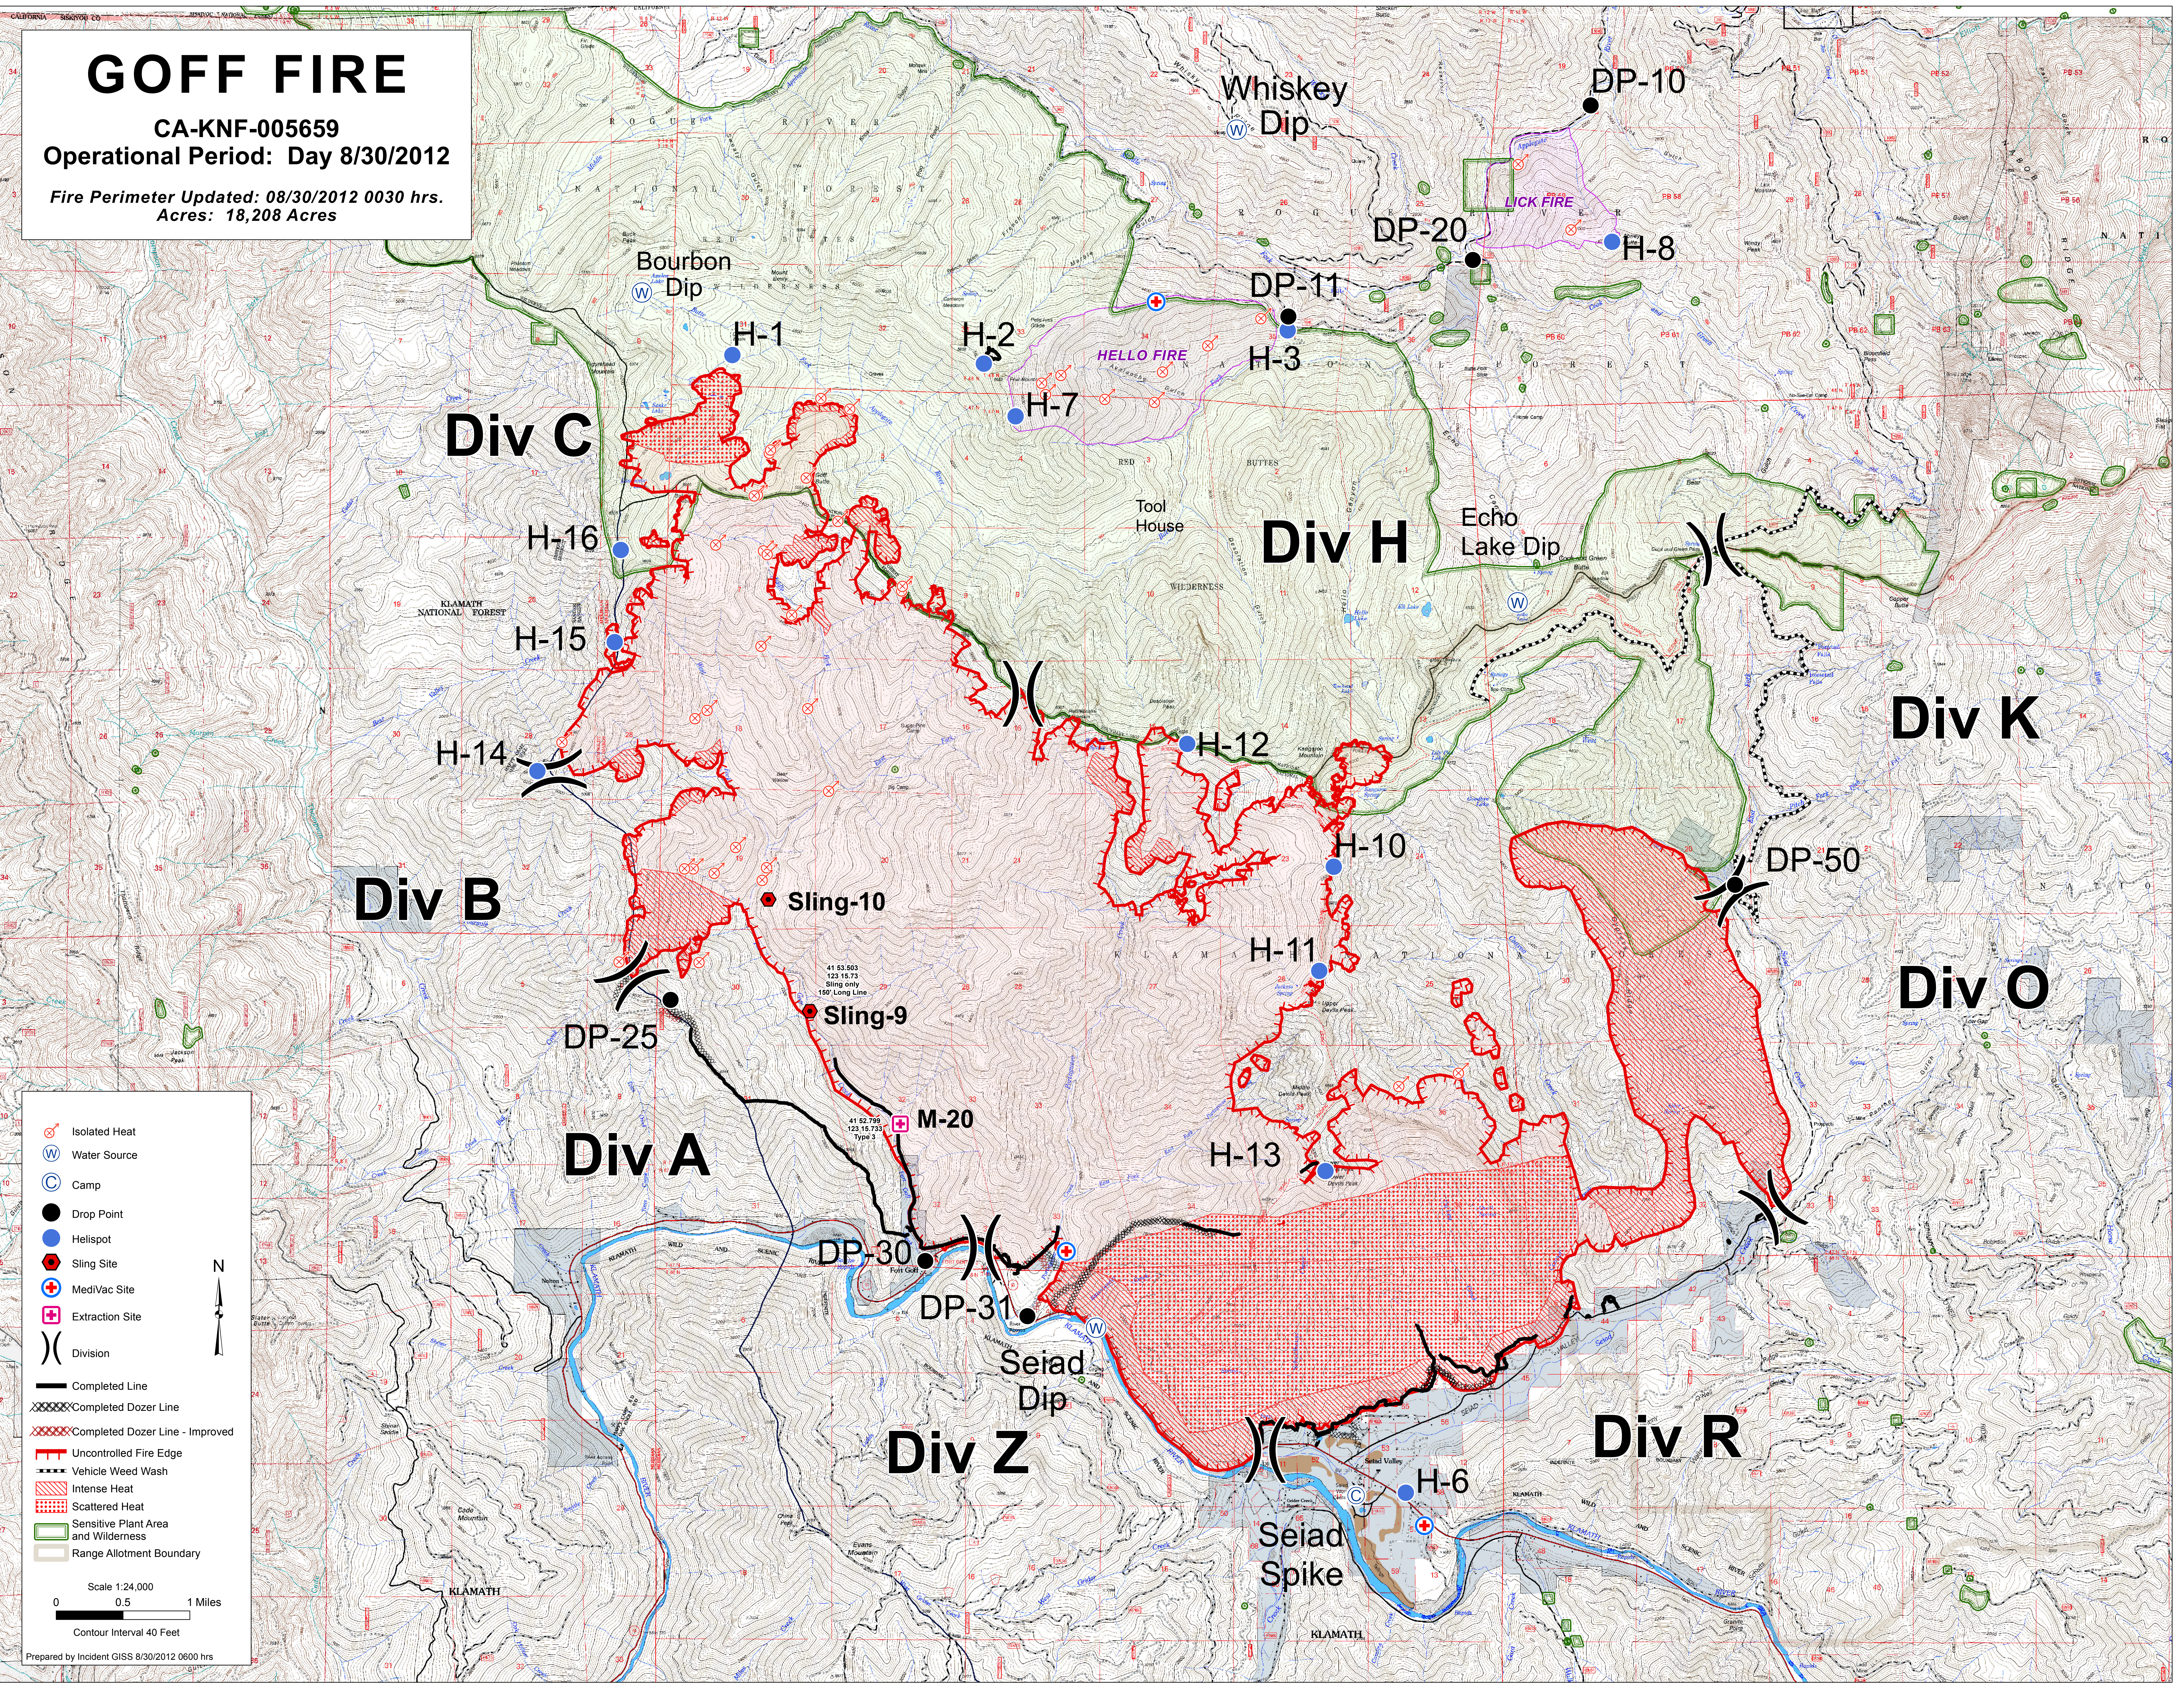

# GOFF FIRE

CA-KNF-005659

Operational Period: Day 8/30/2012

Fire Perimeter Updated: 08/30/2012 0030 hrs.  
Acres: 18,208 Acres

- Isolated Heat
- Water Source
- Camp
- Drop Point
- Helispot
- Sling Site
- MediVac Site
- Extraction Site
- Division
- Completed Line
- Completed Dozer Line
- Completed Dozer Line - Improved
- Uncontrolled Fire Edge
- Vehicle Weed Wash
- Intense Heat
- Scattered Heat
- Sensitive Plant Area and Wilderness
- Range Allotment Boundary

Scale 1:24,000  
0 0.5 1 Miles  
Contour Interval 40 Feet  
Prepared by Incident GISS 8/30/2012 0600 hrs