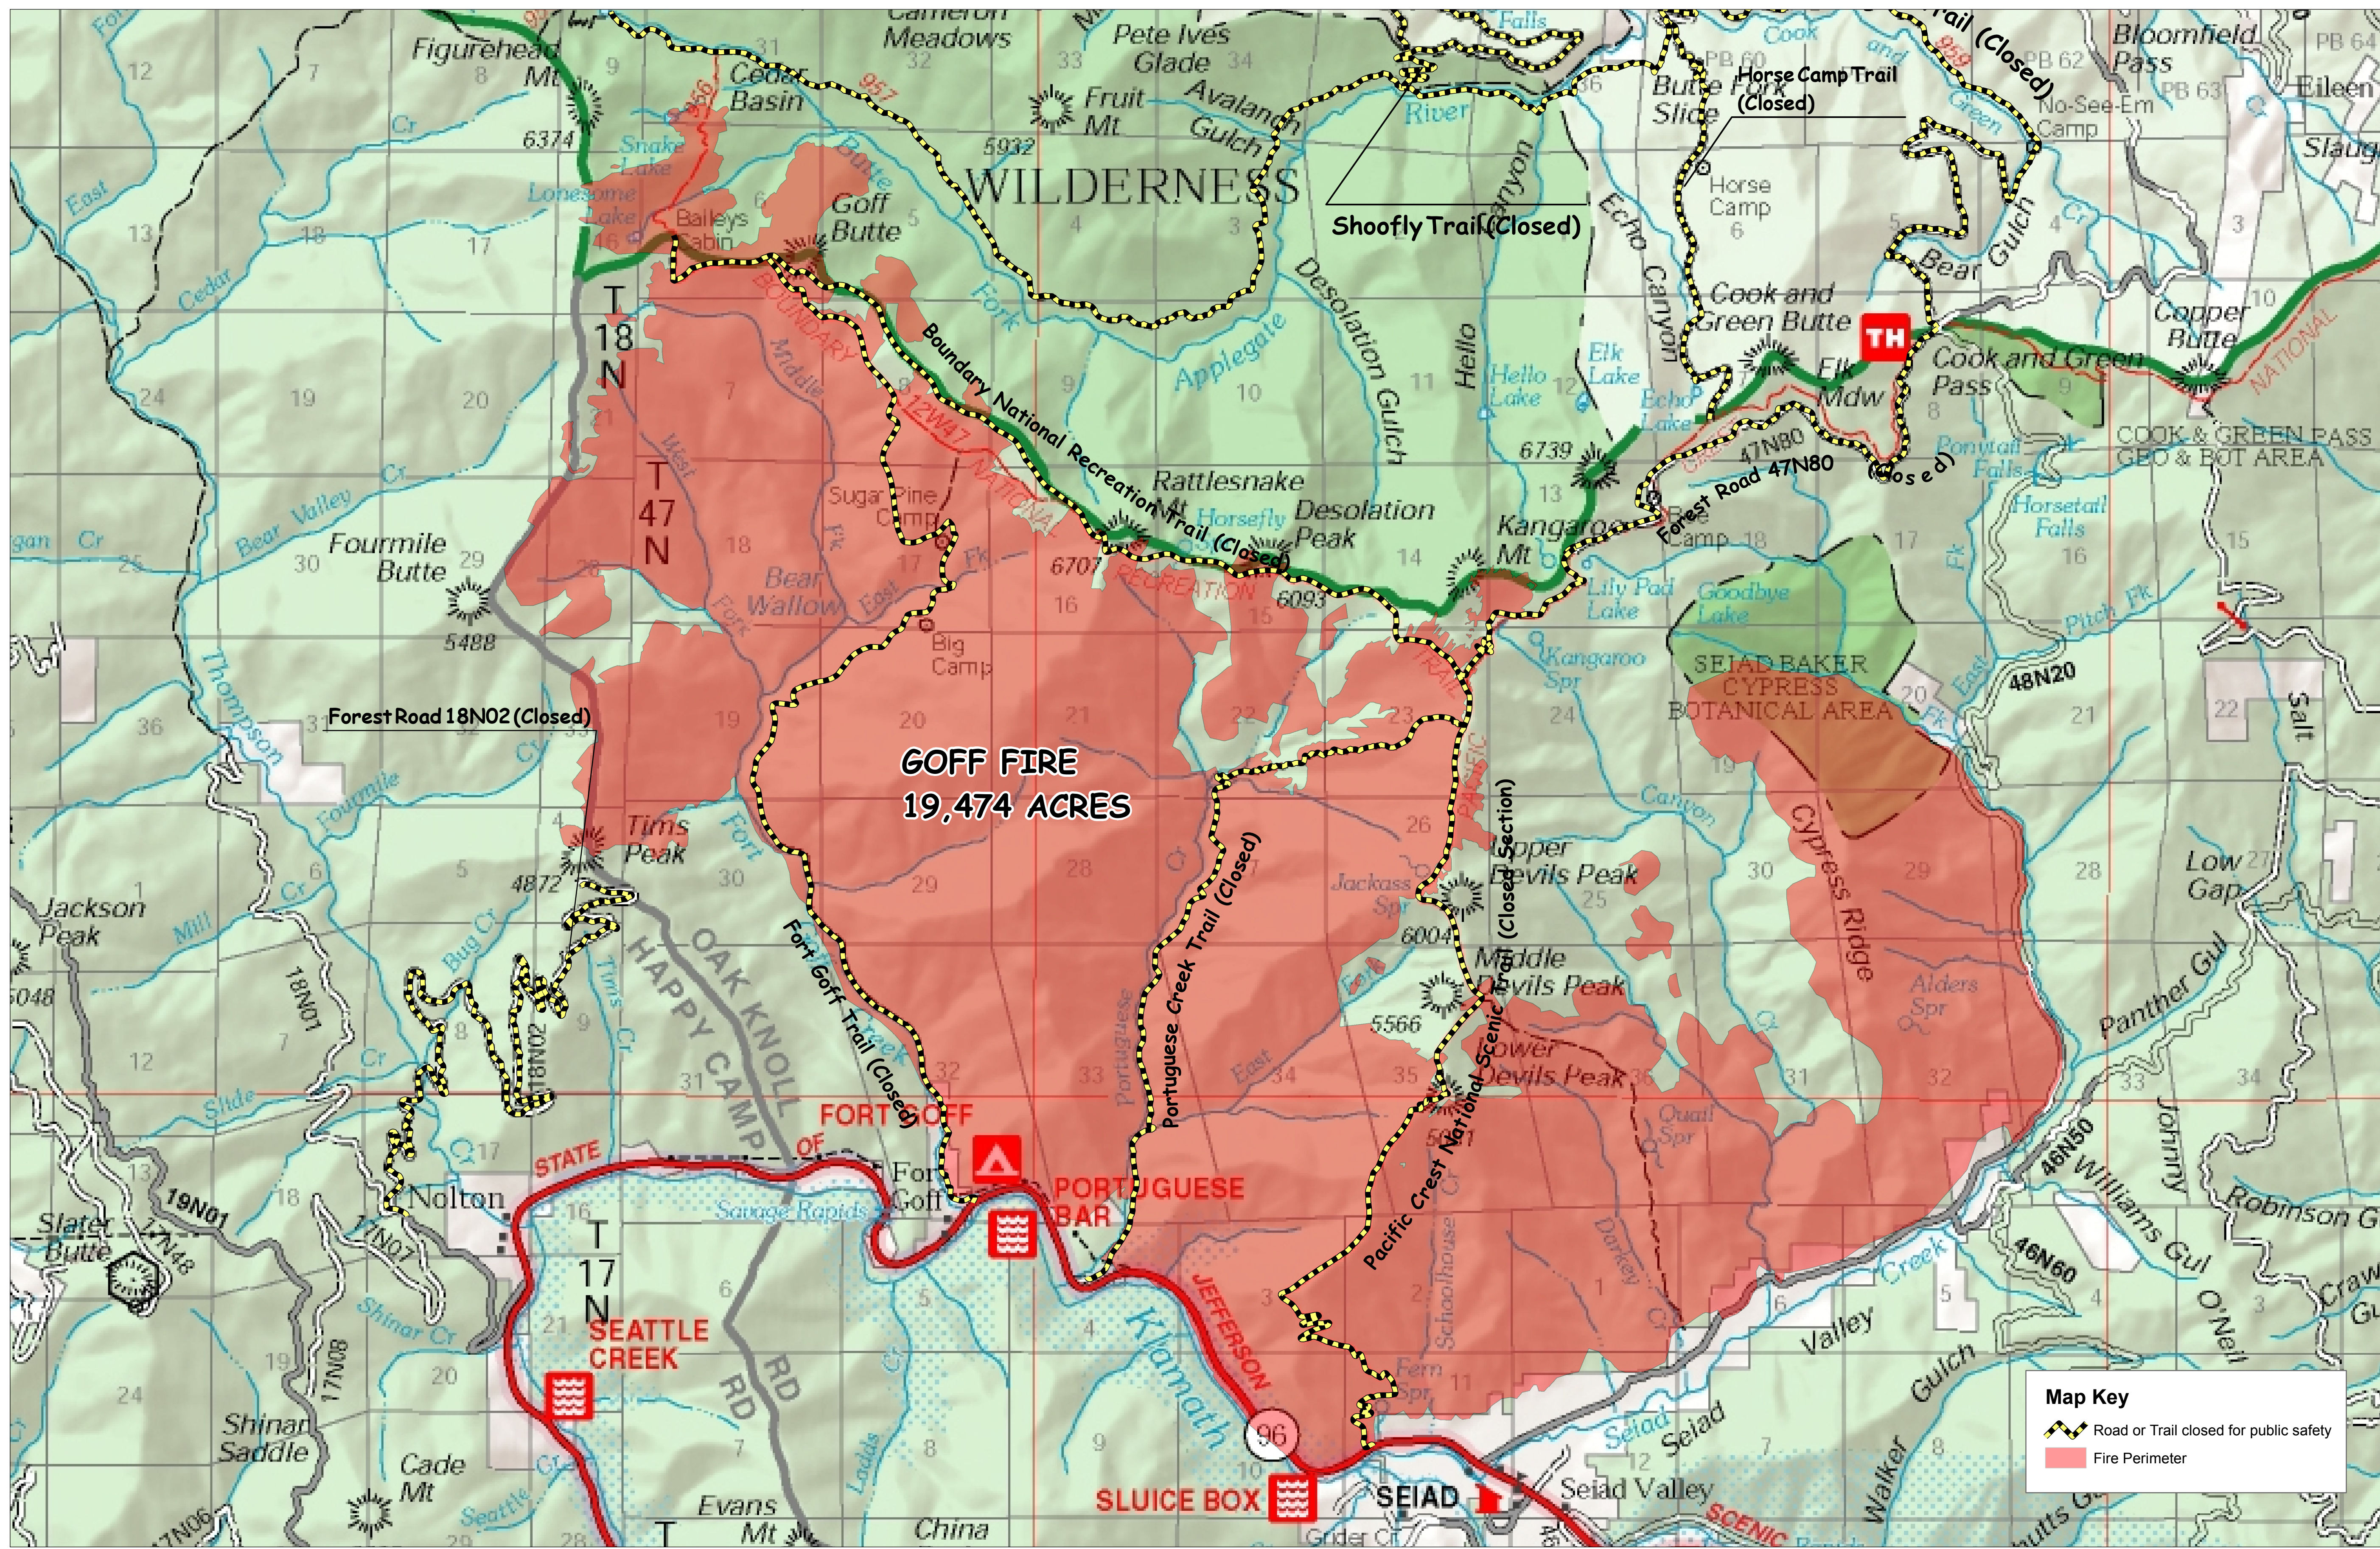

GOFF FIRE Klamath National Forest

Fire information as of 30 August 2012 at 2007.

GOFF FIRE
19,474 ACRES

Map Key

- Road or Trail closed for public safety
- Fire Perimeter