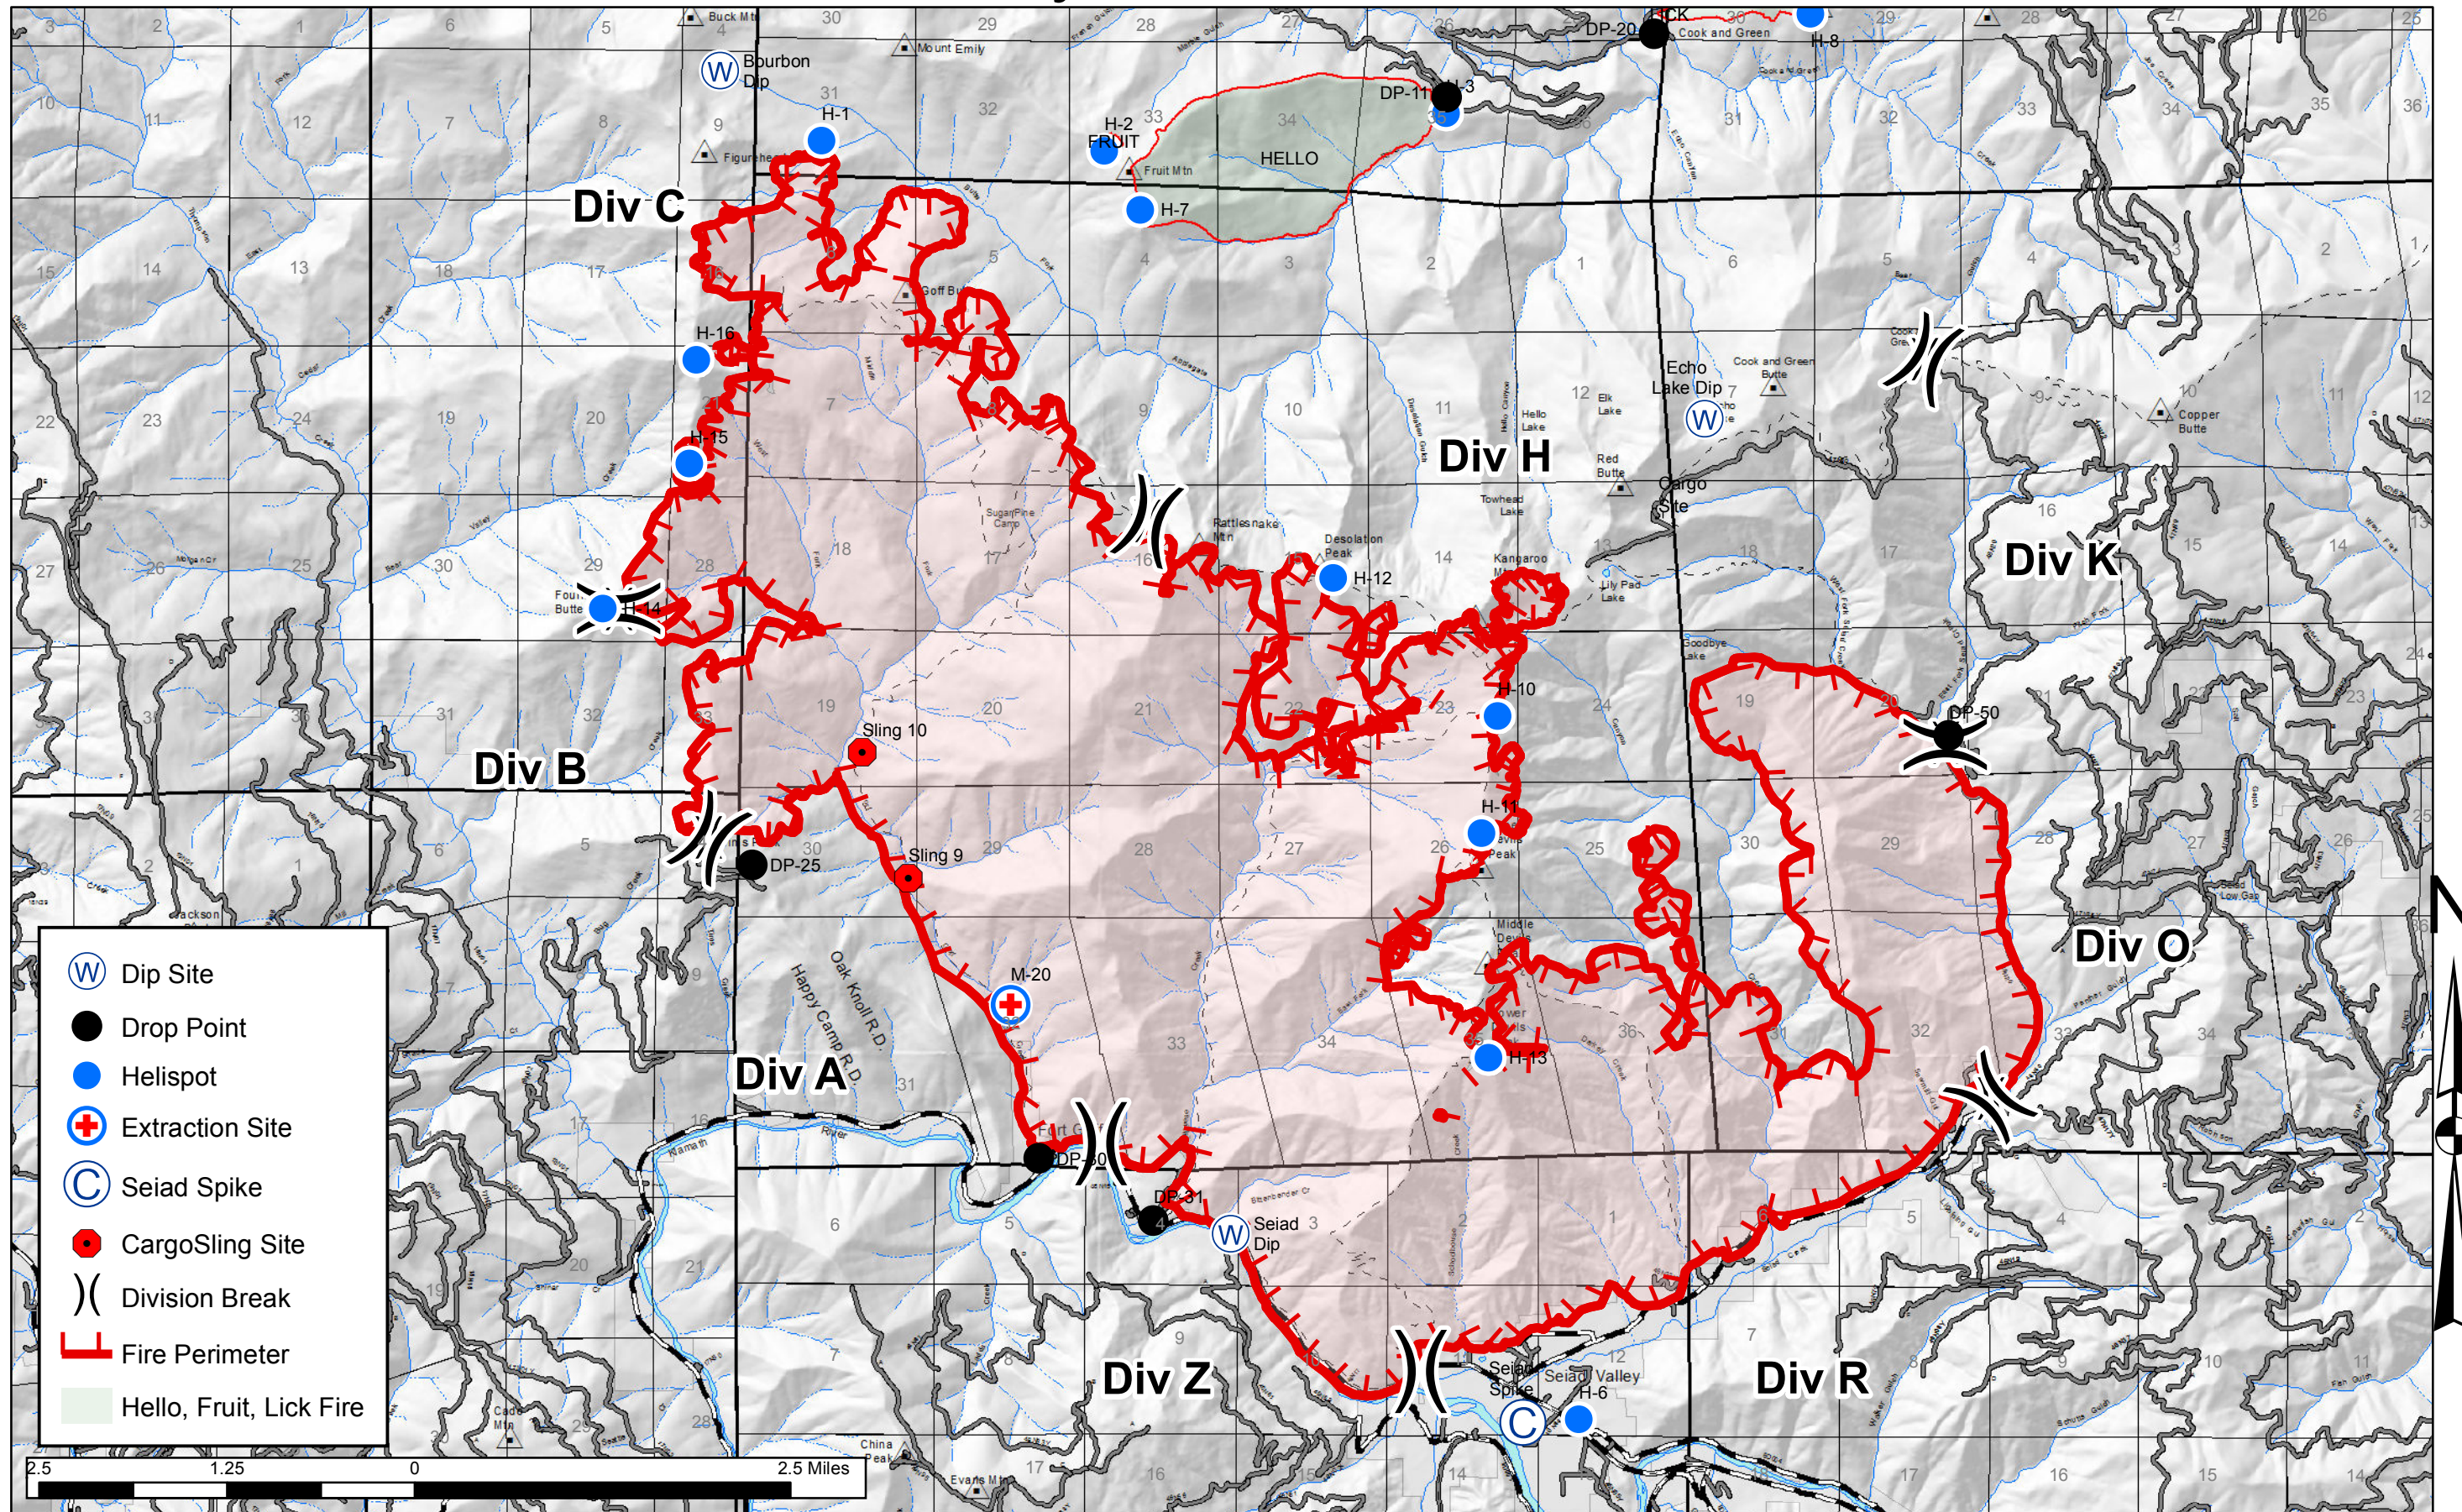

Goff Fire Day Shift 8/31/2012

1:68,000

1 in = 1.1 miles