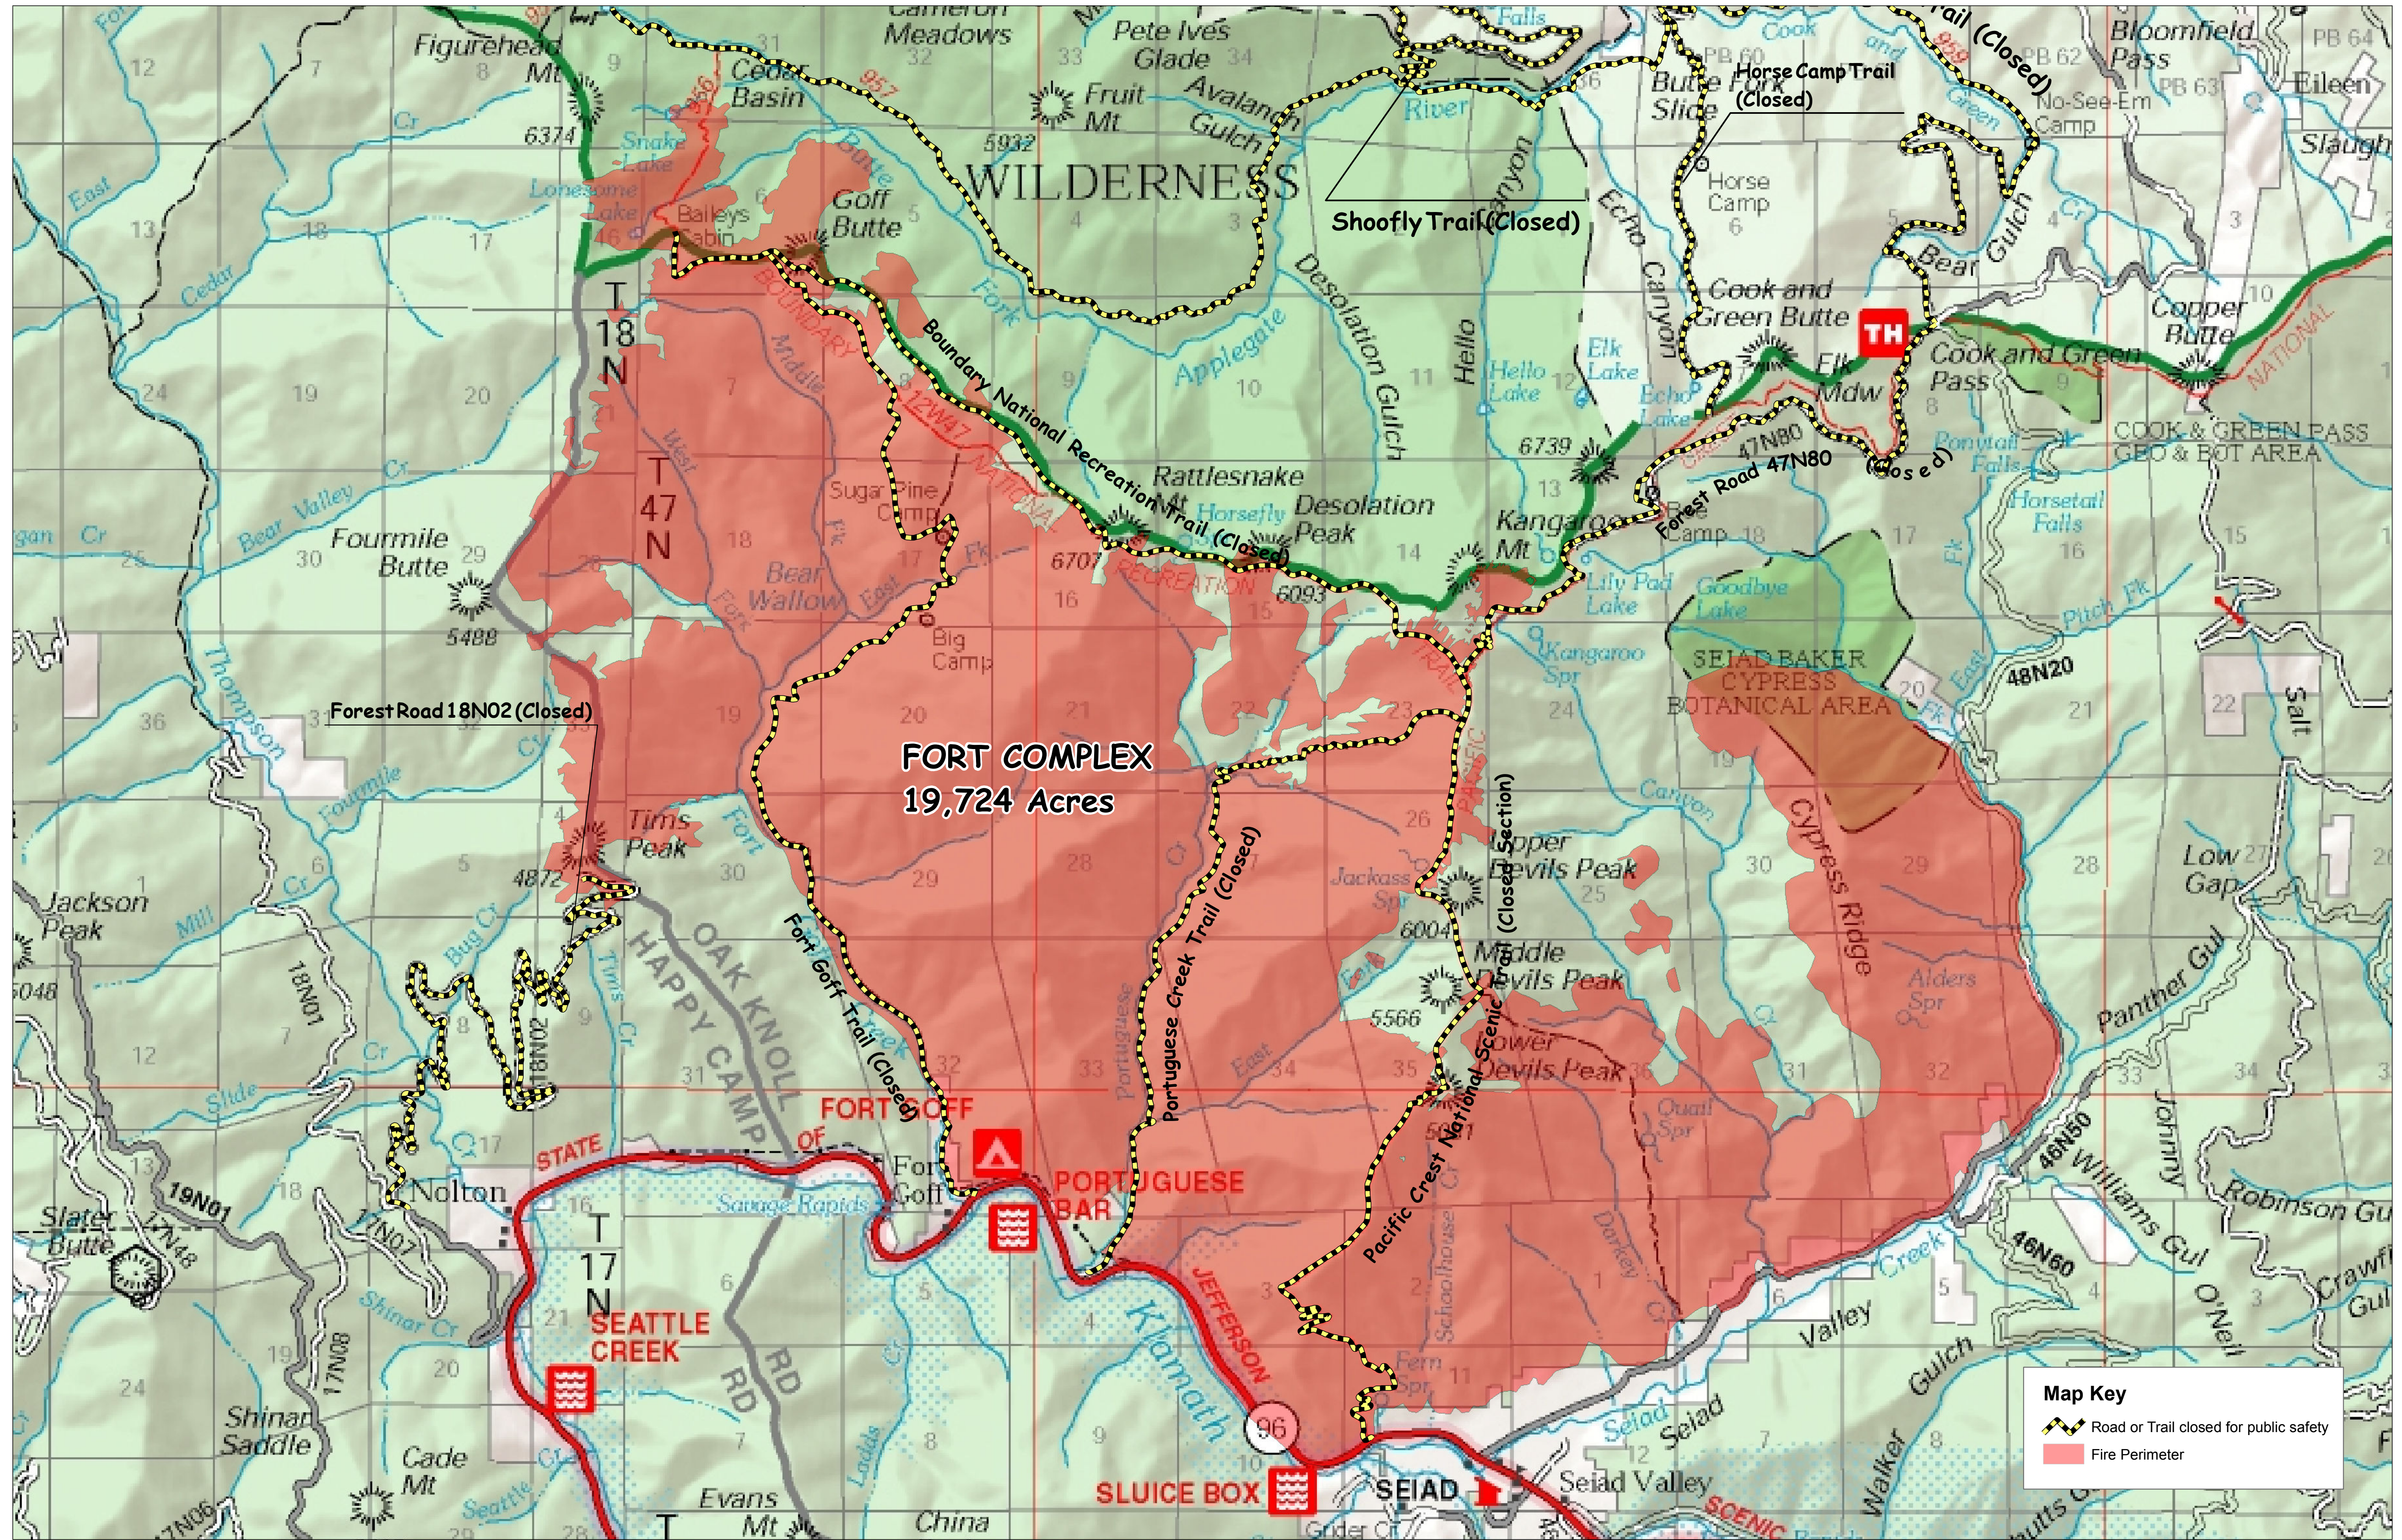

# FORT COMPLEX Klamath National Forest

Fire information as of 1 Septembert 2012 at 0600.

**FORT COMPLEX**  
19,724 Acres

**Map Key**

- Road or Trail closed for public safety
- Fire Perimeter