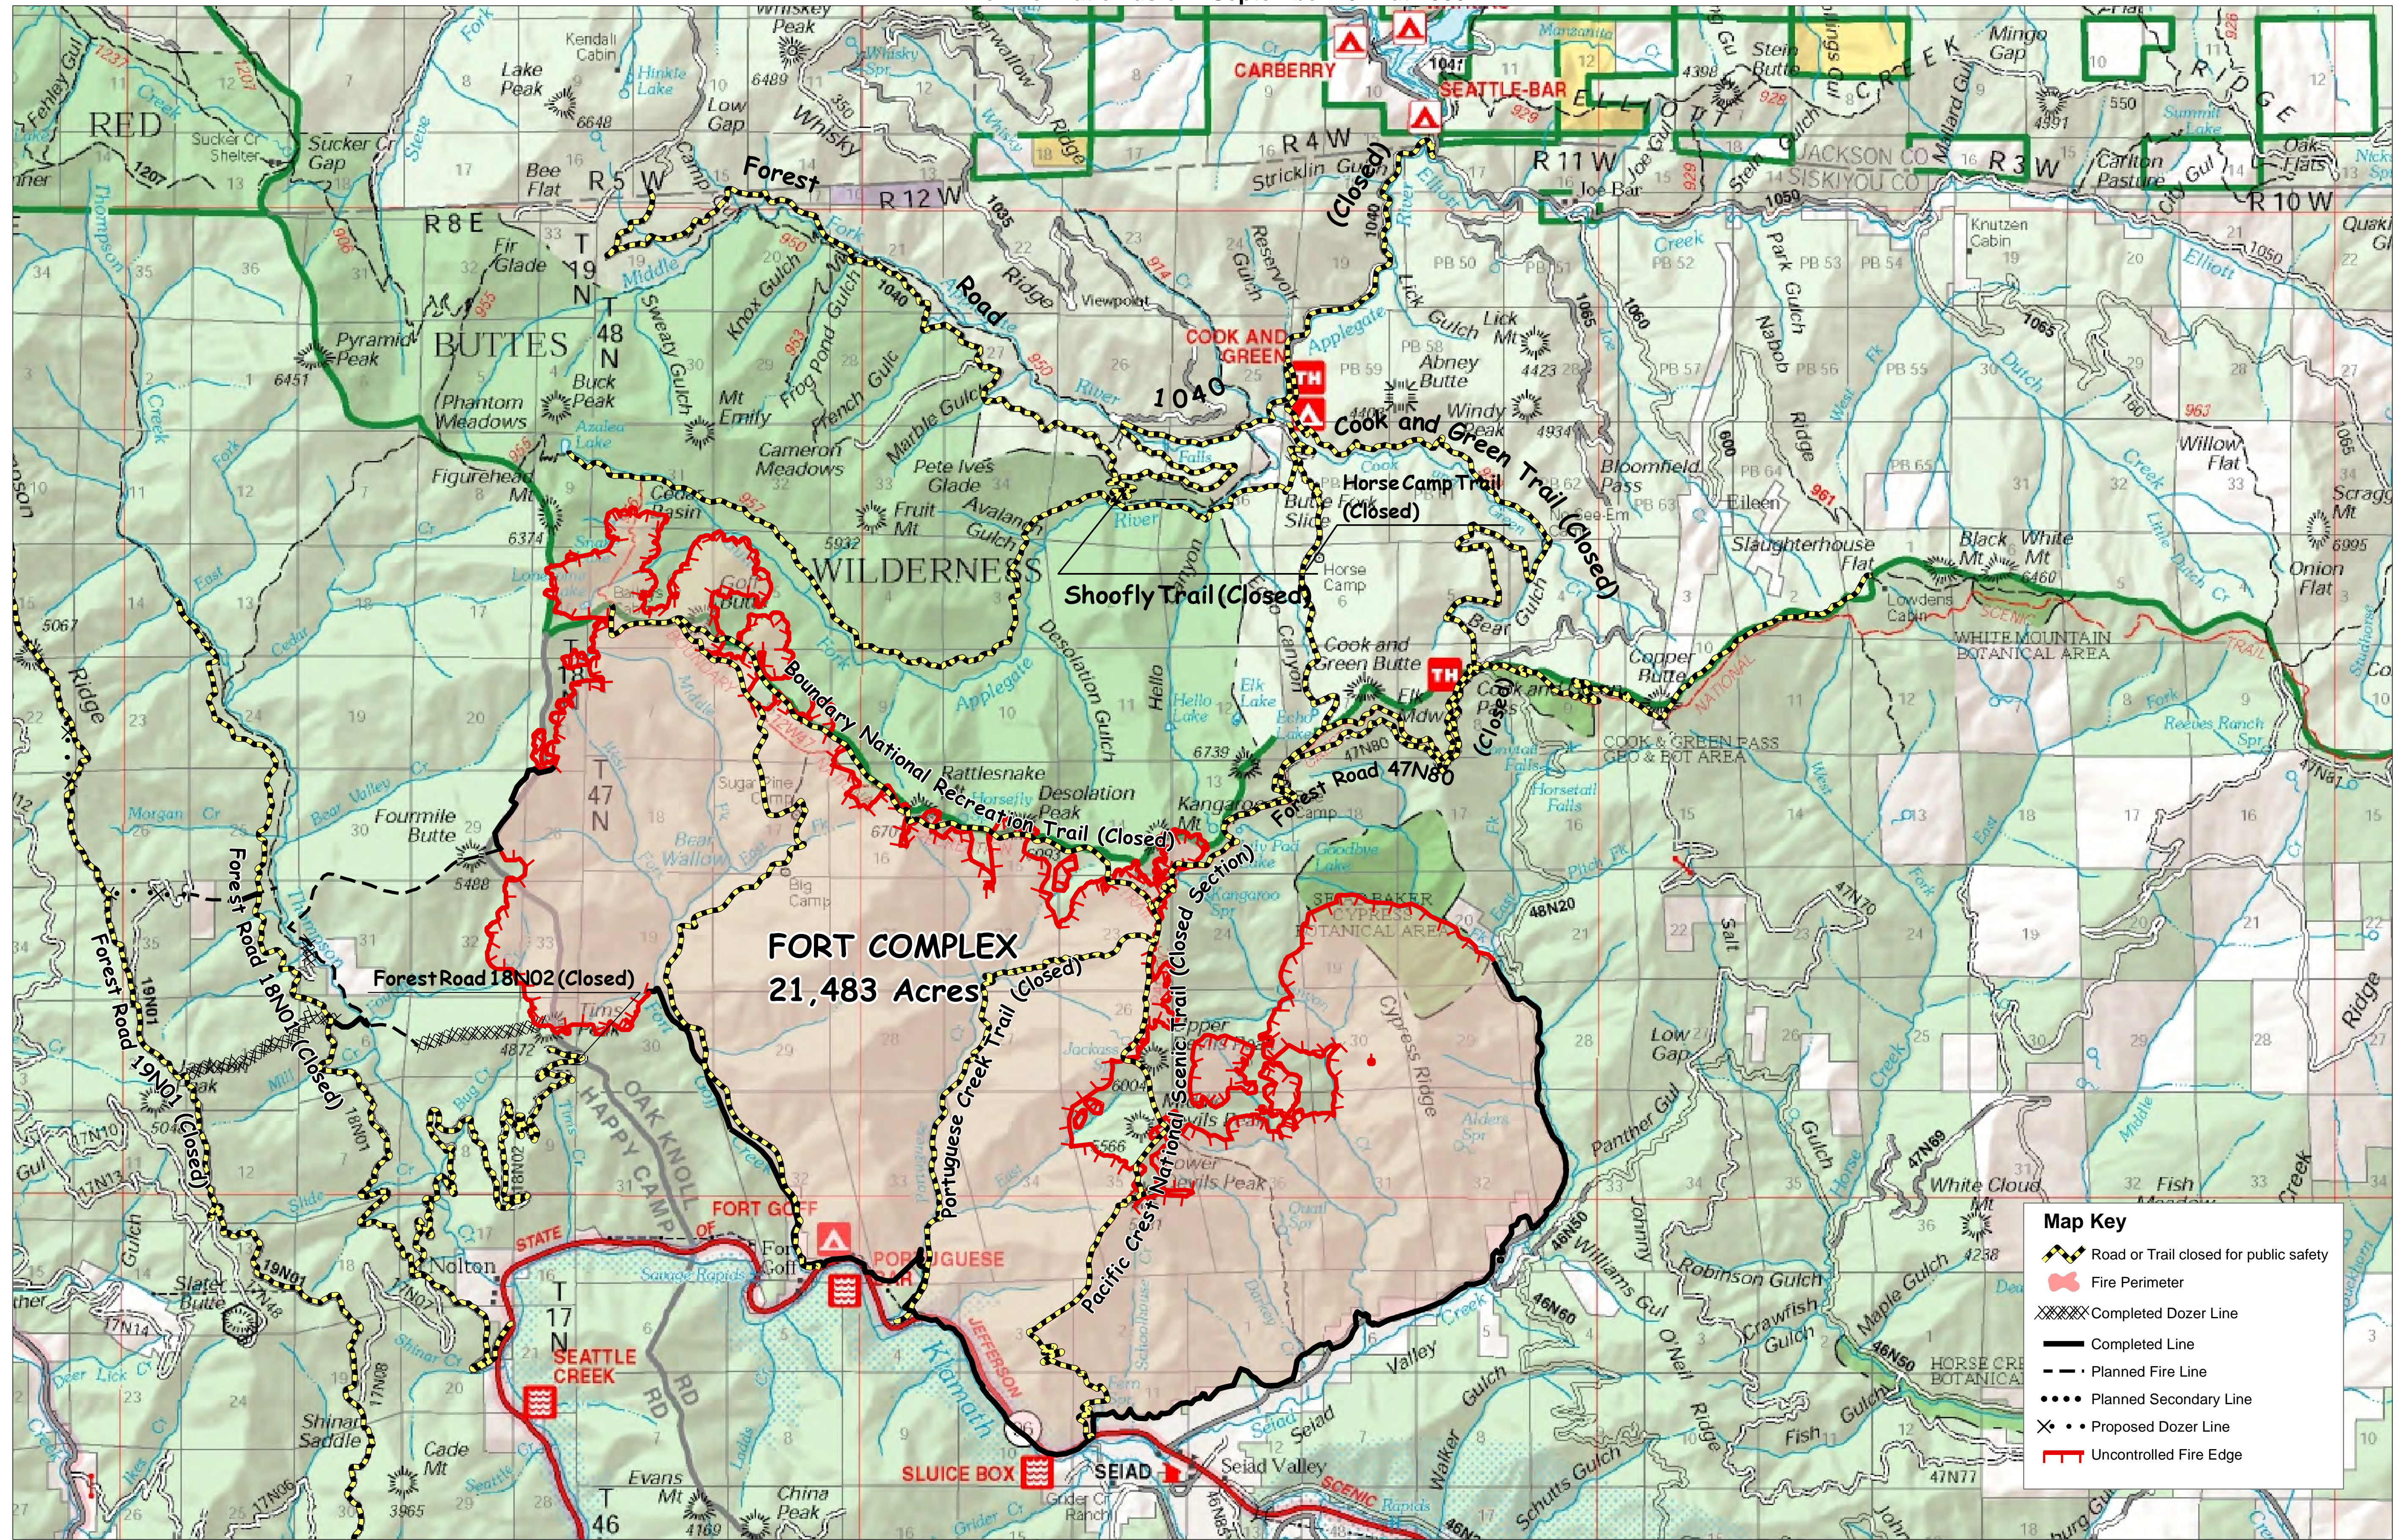

# FORT COMPLEX

## Klamath National Forest Rogue River-Siskiyou National Forest

Fire information as of 4 September 2012 at 2000.

**FORT COMPLEX**  
21,483 Acres

**Map Key**

- Road or Trail closed for public safety
- Fire Perimeter
- Completed Dozer Line
- Completed Line
- Planned Fire Line
- Planned Secondary Line
- Proposed Dozer Line
- Uncontrolled Fire Edge