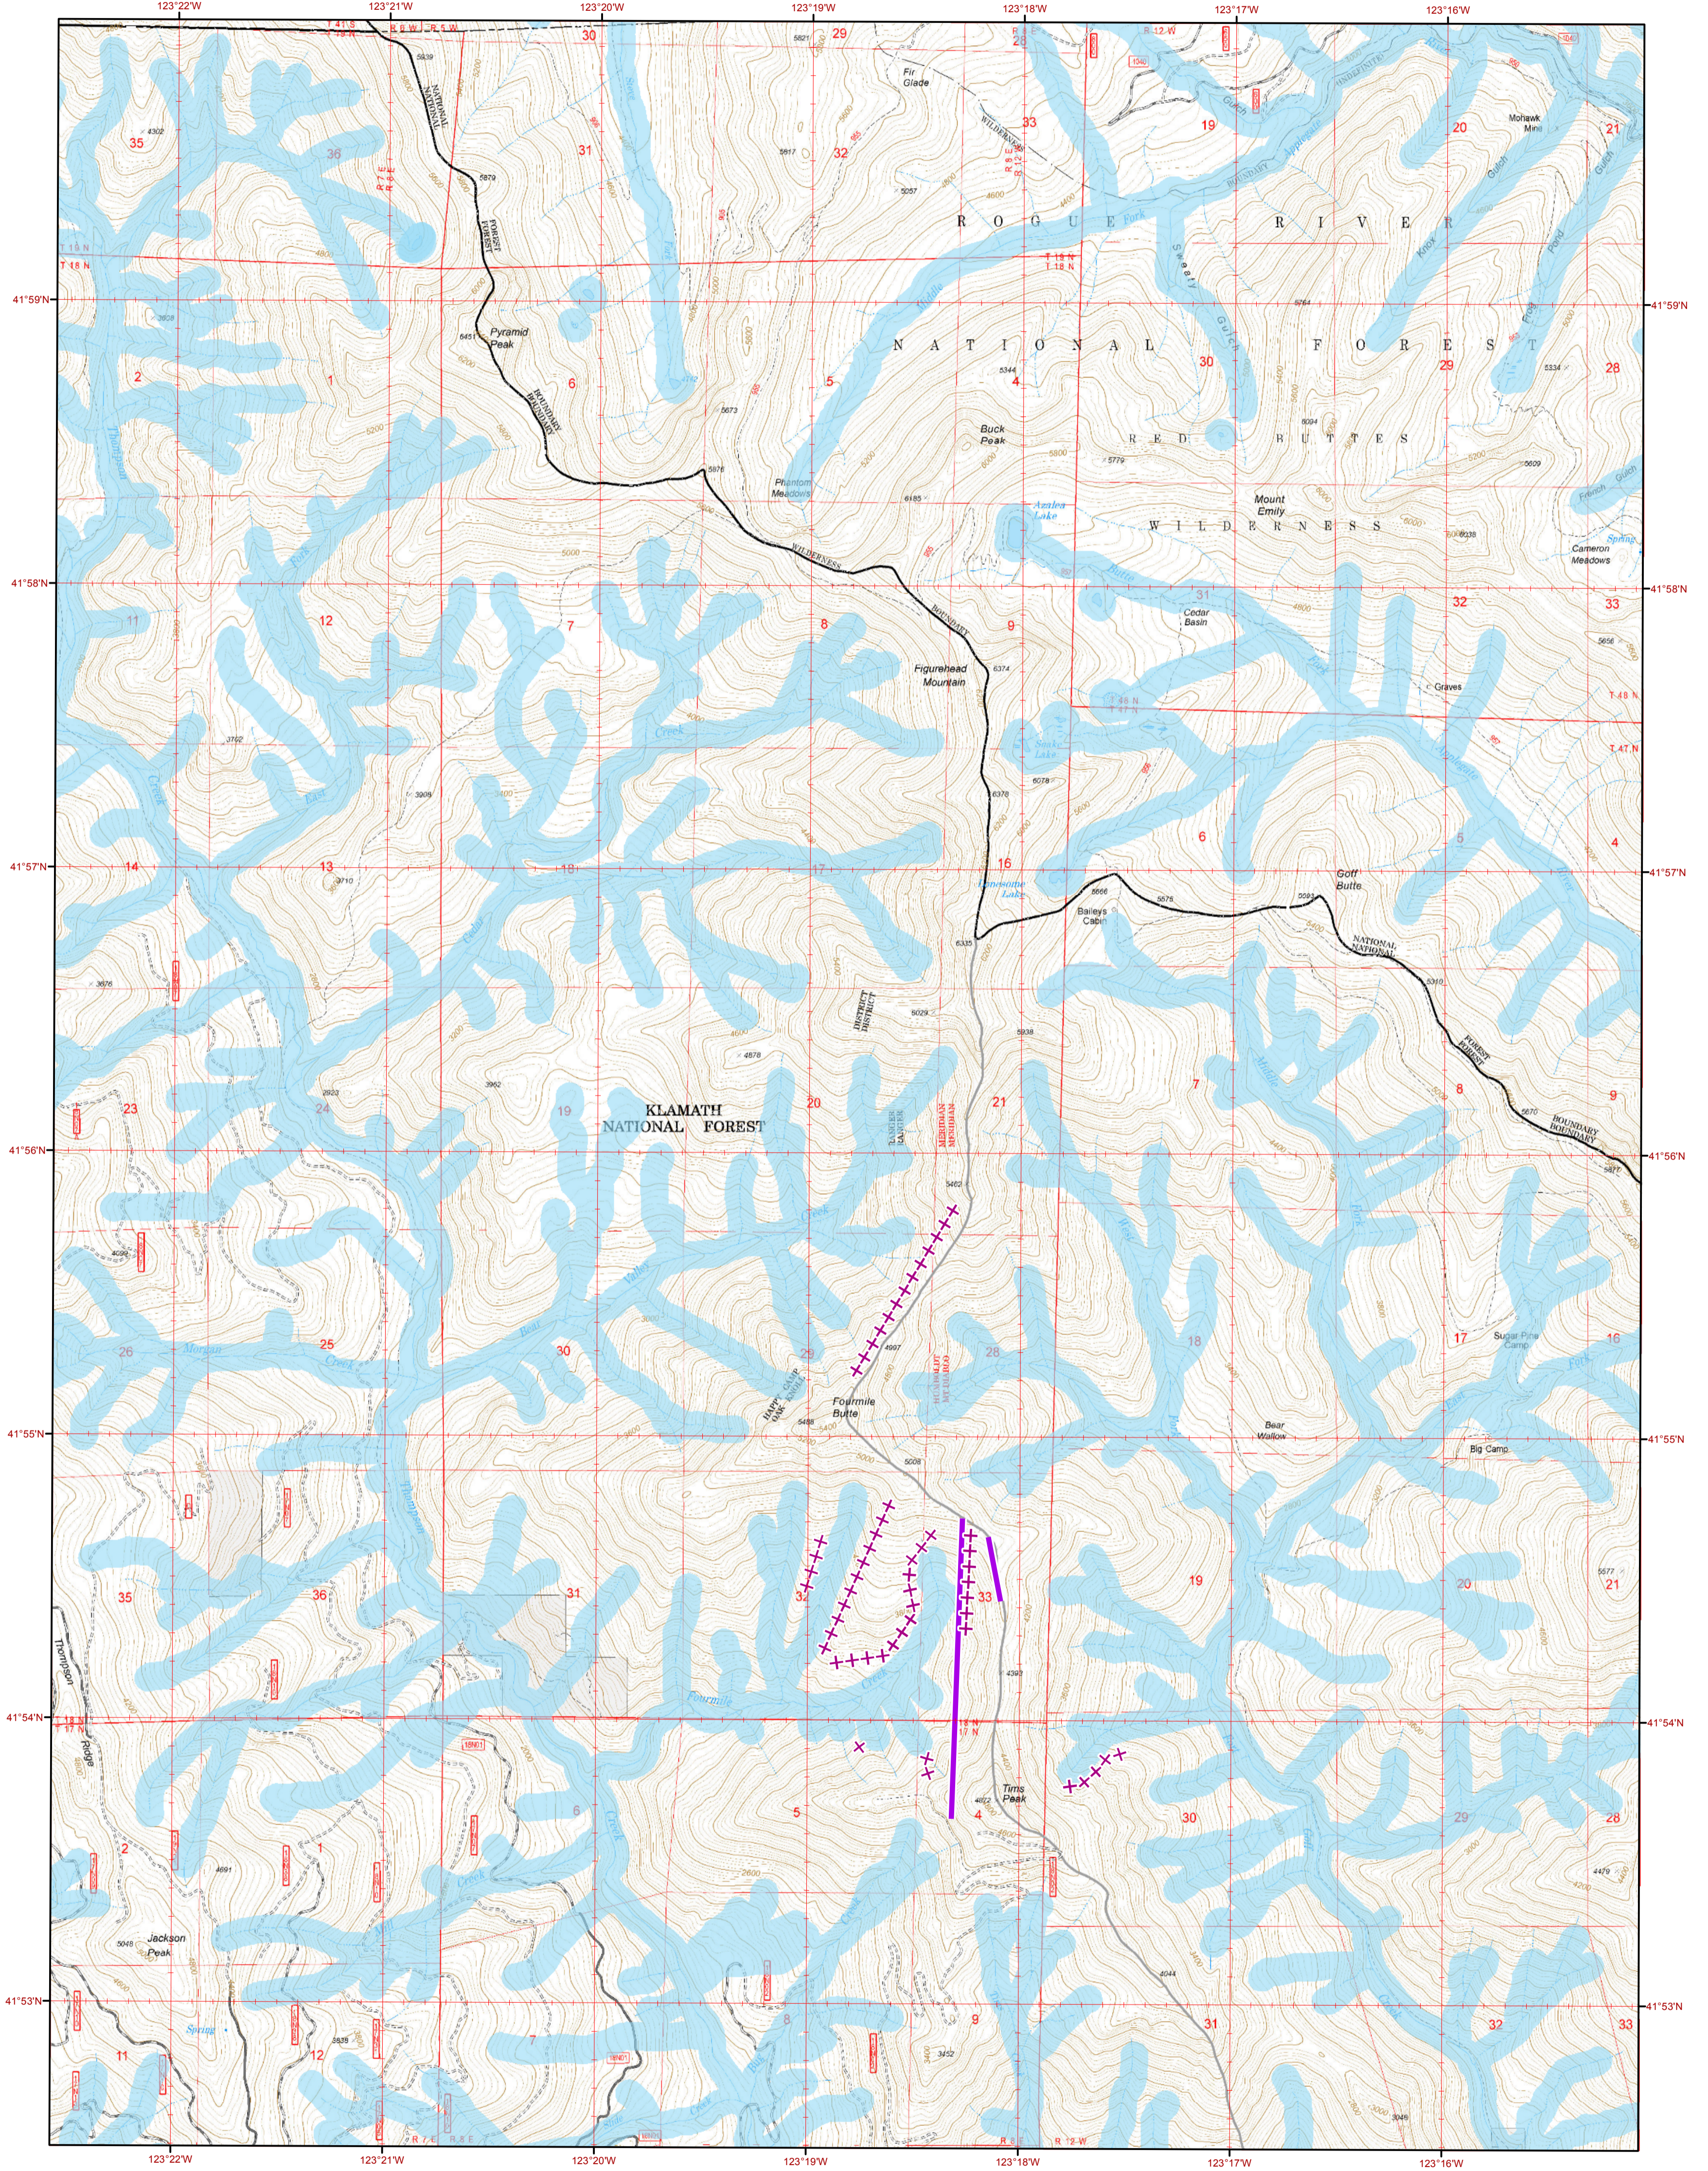

Observed Retardant Drops Fort Complex, CA-KNF-5659 Klamath and Rogue River-Siskiyou NFs FIGUREHEAD MTN. QUAD

- Key**
- Observed Retardant Drop**
 -  Fixed Wing
 -  Rotor
 -  Retardant Avoidance Area