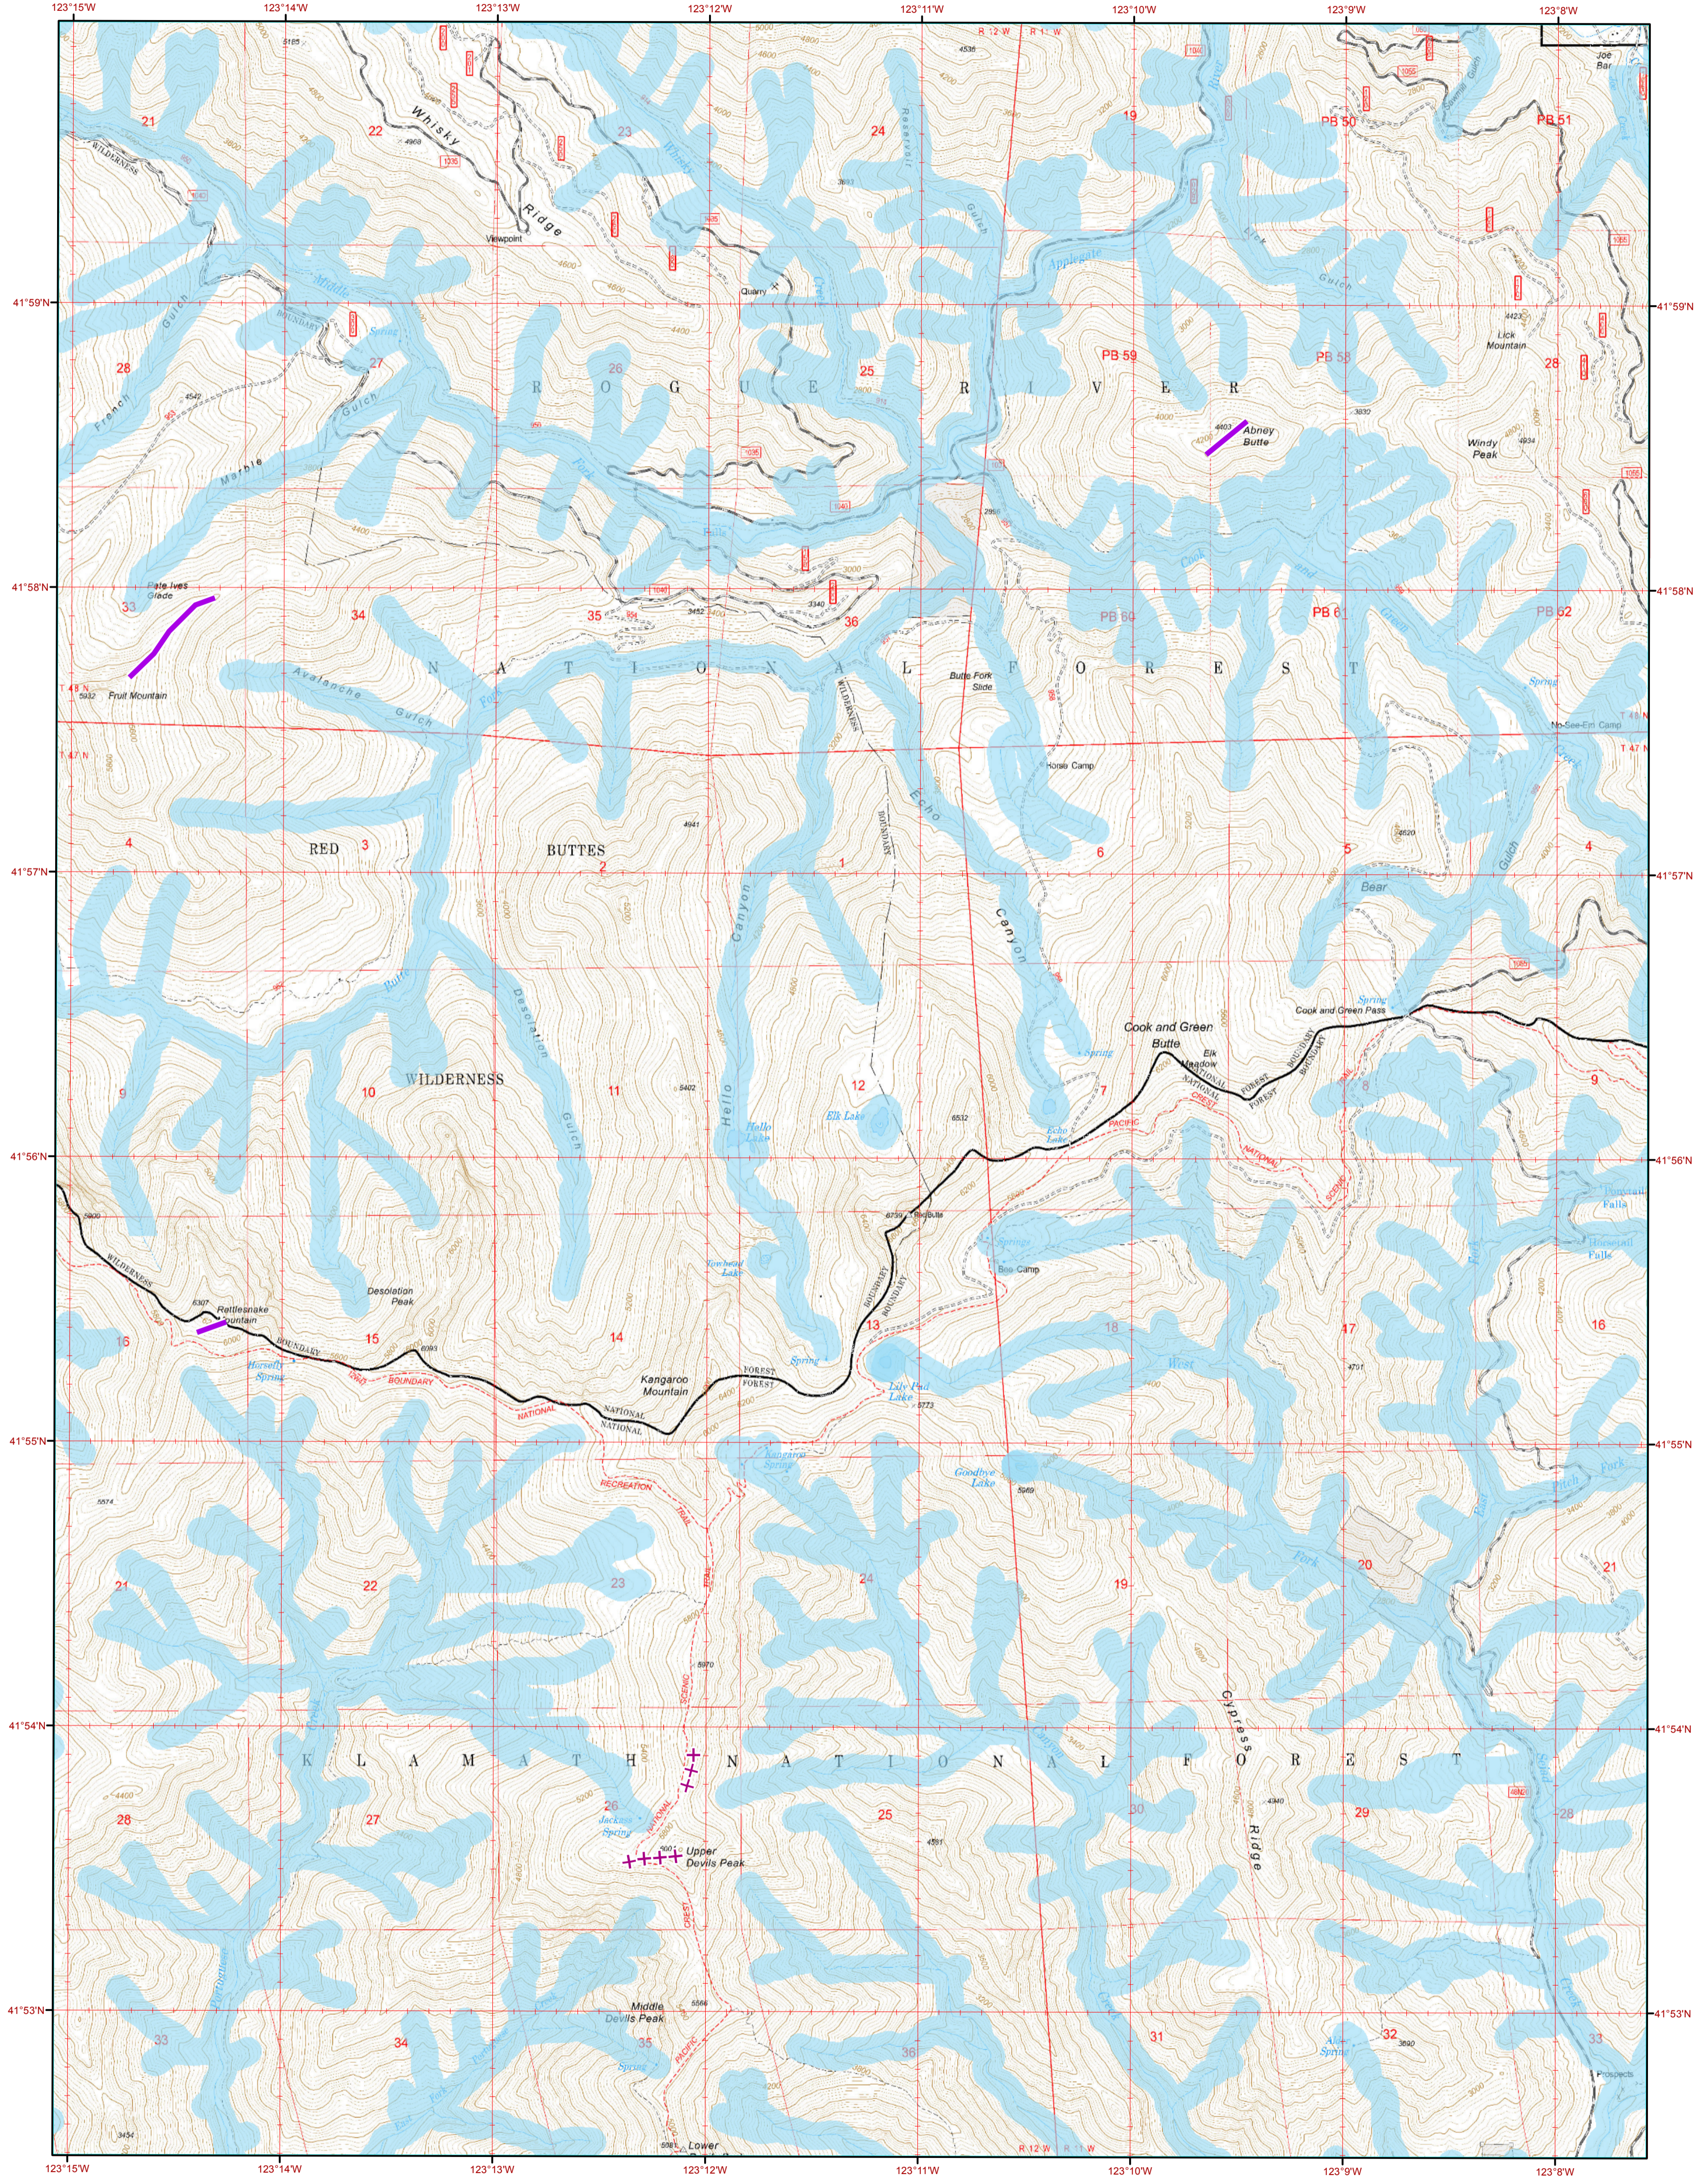

# Observed Retardant Drops Fort Complex, CA-KNF-5659 Klamath and Rogue River-Siskiyou NFs KANGAROO MTN. QUAD

- Key**
- Observed Retardant Drop**
  -  Fixed Wing
  -  Rotor
  -  Retardant Avoidance Area