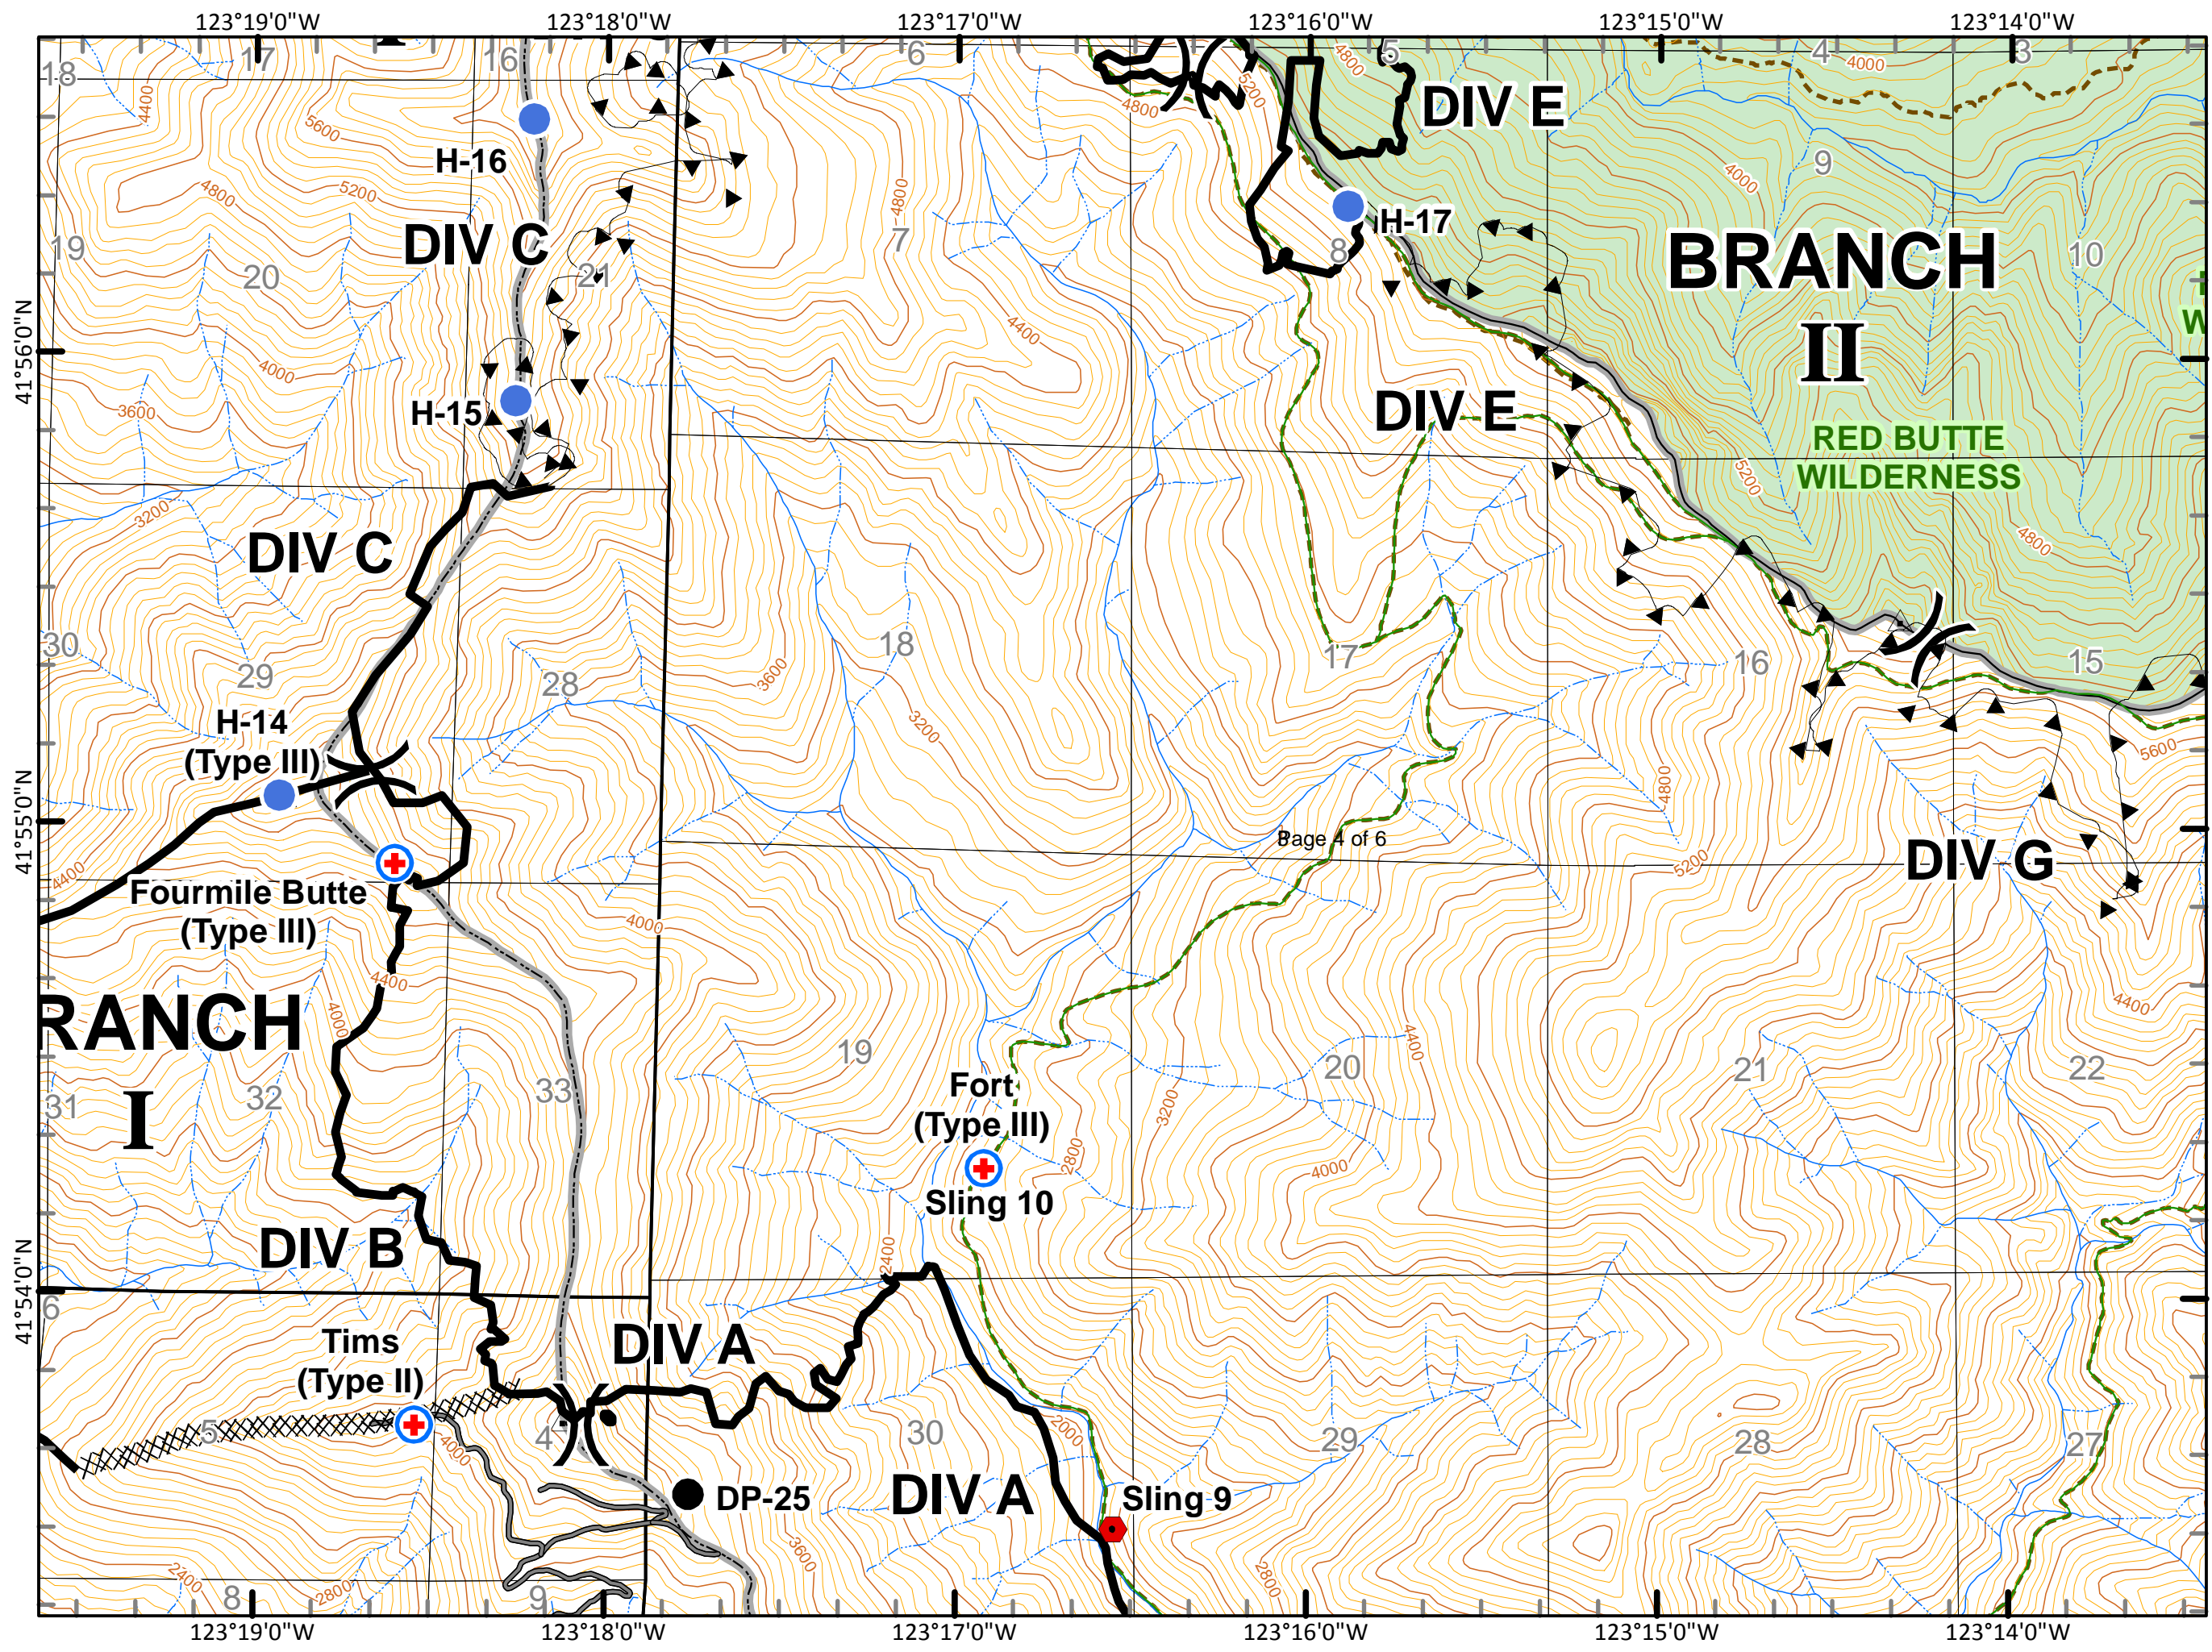

	Division
	Branch
	Road
	Pacific Crest Trail
	Other Trail
	Completed Dozer Line
	Completed Line
	Natural Barrier
	Sling Site
	Camp
	Drop Point
	Helibase
	Helispot
	Incident Base
	MediVac Site
	Repeater
	Safety Zone
	Staging Area
	Water Source

MAP PAGE: 5

Page 2 of 6

	Division
	Branch
	Sling Site
	Camp
	Drop Point
	Helibase
	Helispot
	Incident Base
	Incident Command Post
	MediVac Site
	Repeater
	Safety Zone
	Staging Area
	Water Source
	Completed Dozer Line
	Completed Line
	Natural Barrier

MAP PAGE: 4

Fort Complex
CA-KNF-0005659
IAP
9/11/2012
DAY SHIFT
 Datum: NAD 83
Acres: 22,278

	Division
	Branch
	Sling Site
	Camp
	Drop Point
	Helibase
	Helispot
	Incident Base
	Incident Command Post
	MediVac Site
	Repeater
	Safety Zone
	Staging Area
	Water Source
	Completed Dozer Line
	Completed Line
	Natural Barrier

MAP PAGE: 3

Fort Complex
CA-KNF-0005659
IAP
9/11/2012
DAY SHIFT
Datum: NAD 83
Acres: 22,278

	Division
	Branch
	Sling Site
	Camp
	Drop Point
	Helibase
	Helispot
	Incident Base
	Incident Command Post
	MediVac Site
	Repeater
	Safety Zone
	Staging Area
	Water Source
	Completed Dozer Line
	Completed Line
	Natural Barrier