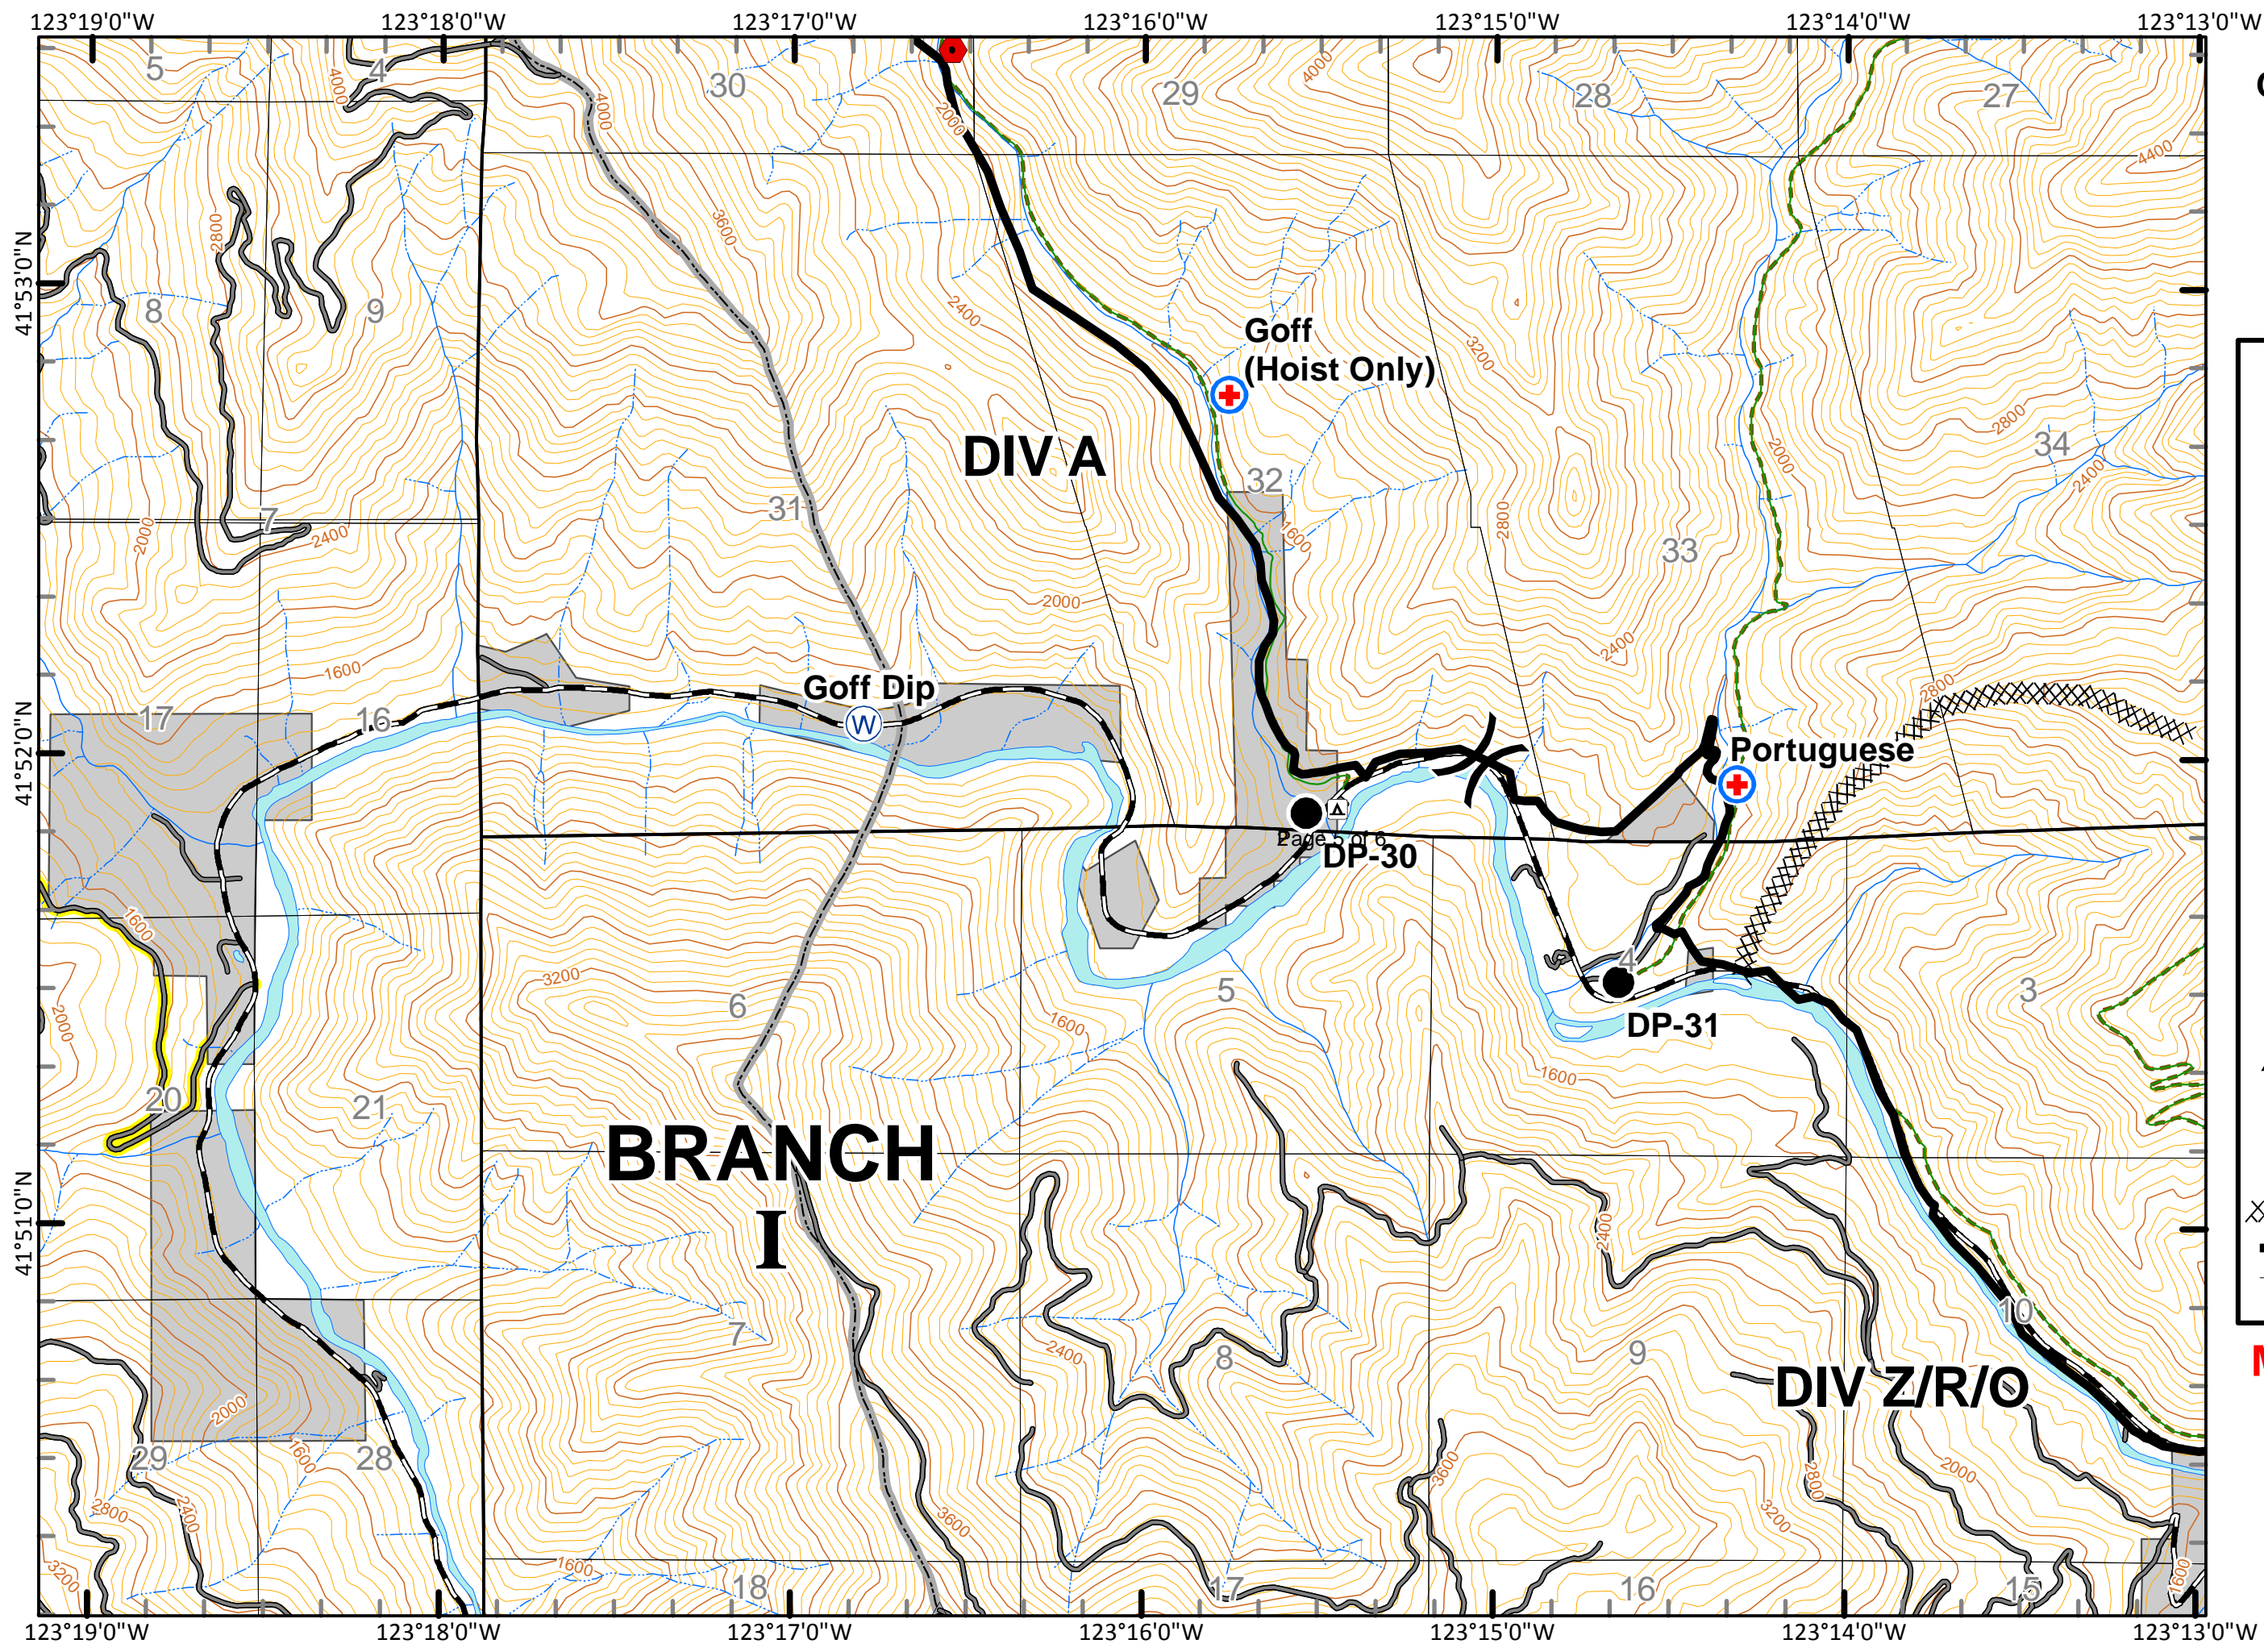

MAP PAGE: 5

Page 2 of 6

	Division
	Branch
	Sling Site
	Camp
	Drop Point
	Helibase
	Helispot
	Incident Base
	Incident Command Post
	MediVac Site
	Repeater
	Safety Zone
	Staging Area
	Water Source
	Completed Dozer Line
	Completed Line
	Natural Barrier

MAP PAGE: 4

Fort Complex
CA-KNF-0005659
IAP
9/11/2012
DAY SHIFT
 Datum: NAD 83
Acres: 22,278

	Division
	Branch
	Sling Site
	Camp
	Drop Point
	Helibase
	Helispot
	Incident Base
	Incident Command Post
	MediVac Site
	Repeater
	Safety Zone
	Staging Area
	Water Source
	Completed Dozer Line
	Completed Line
	Natural Barrier

MAP PAGE: 3

Fort Complex
CA-KNF-0005659
IAP
9/11/2012
DAY SHIFT
Datum: NAD 83
Acres: 22,278

	Division
	Branch
	Sling Site
	Camp
	Drop Point
	Helibase
	Helispot
	Incident Base
	Incident Command Post
	MediVac Site
	Repeater
	Safety Zone
	Staging Area
	Water Source
	Completed Dozer Line
	Completed Line
	Natural Barrier

MAP PAGE: 2

Fort Complex
CA-KNF-0005659
IAP
9/11/2012
DAY SHIFT
Datum: NAD 83
Acres: 22,278

	Division
	Branch
	Sling Site
	Camp
	Drop Point
	Helibase
	Helispot
	Incident Base
	Incident Command Post
	MediVac Site
	Repeater
	Safety Zone
	Staging Area
	Water Source
	Completed Dozer Line
	Completed Line
	Natural Barrier