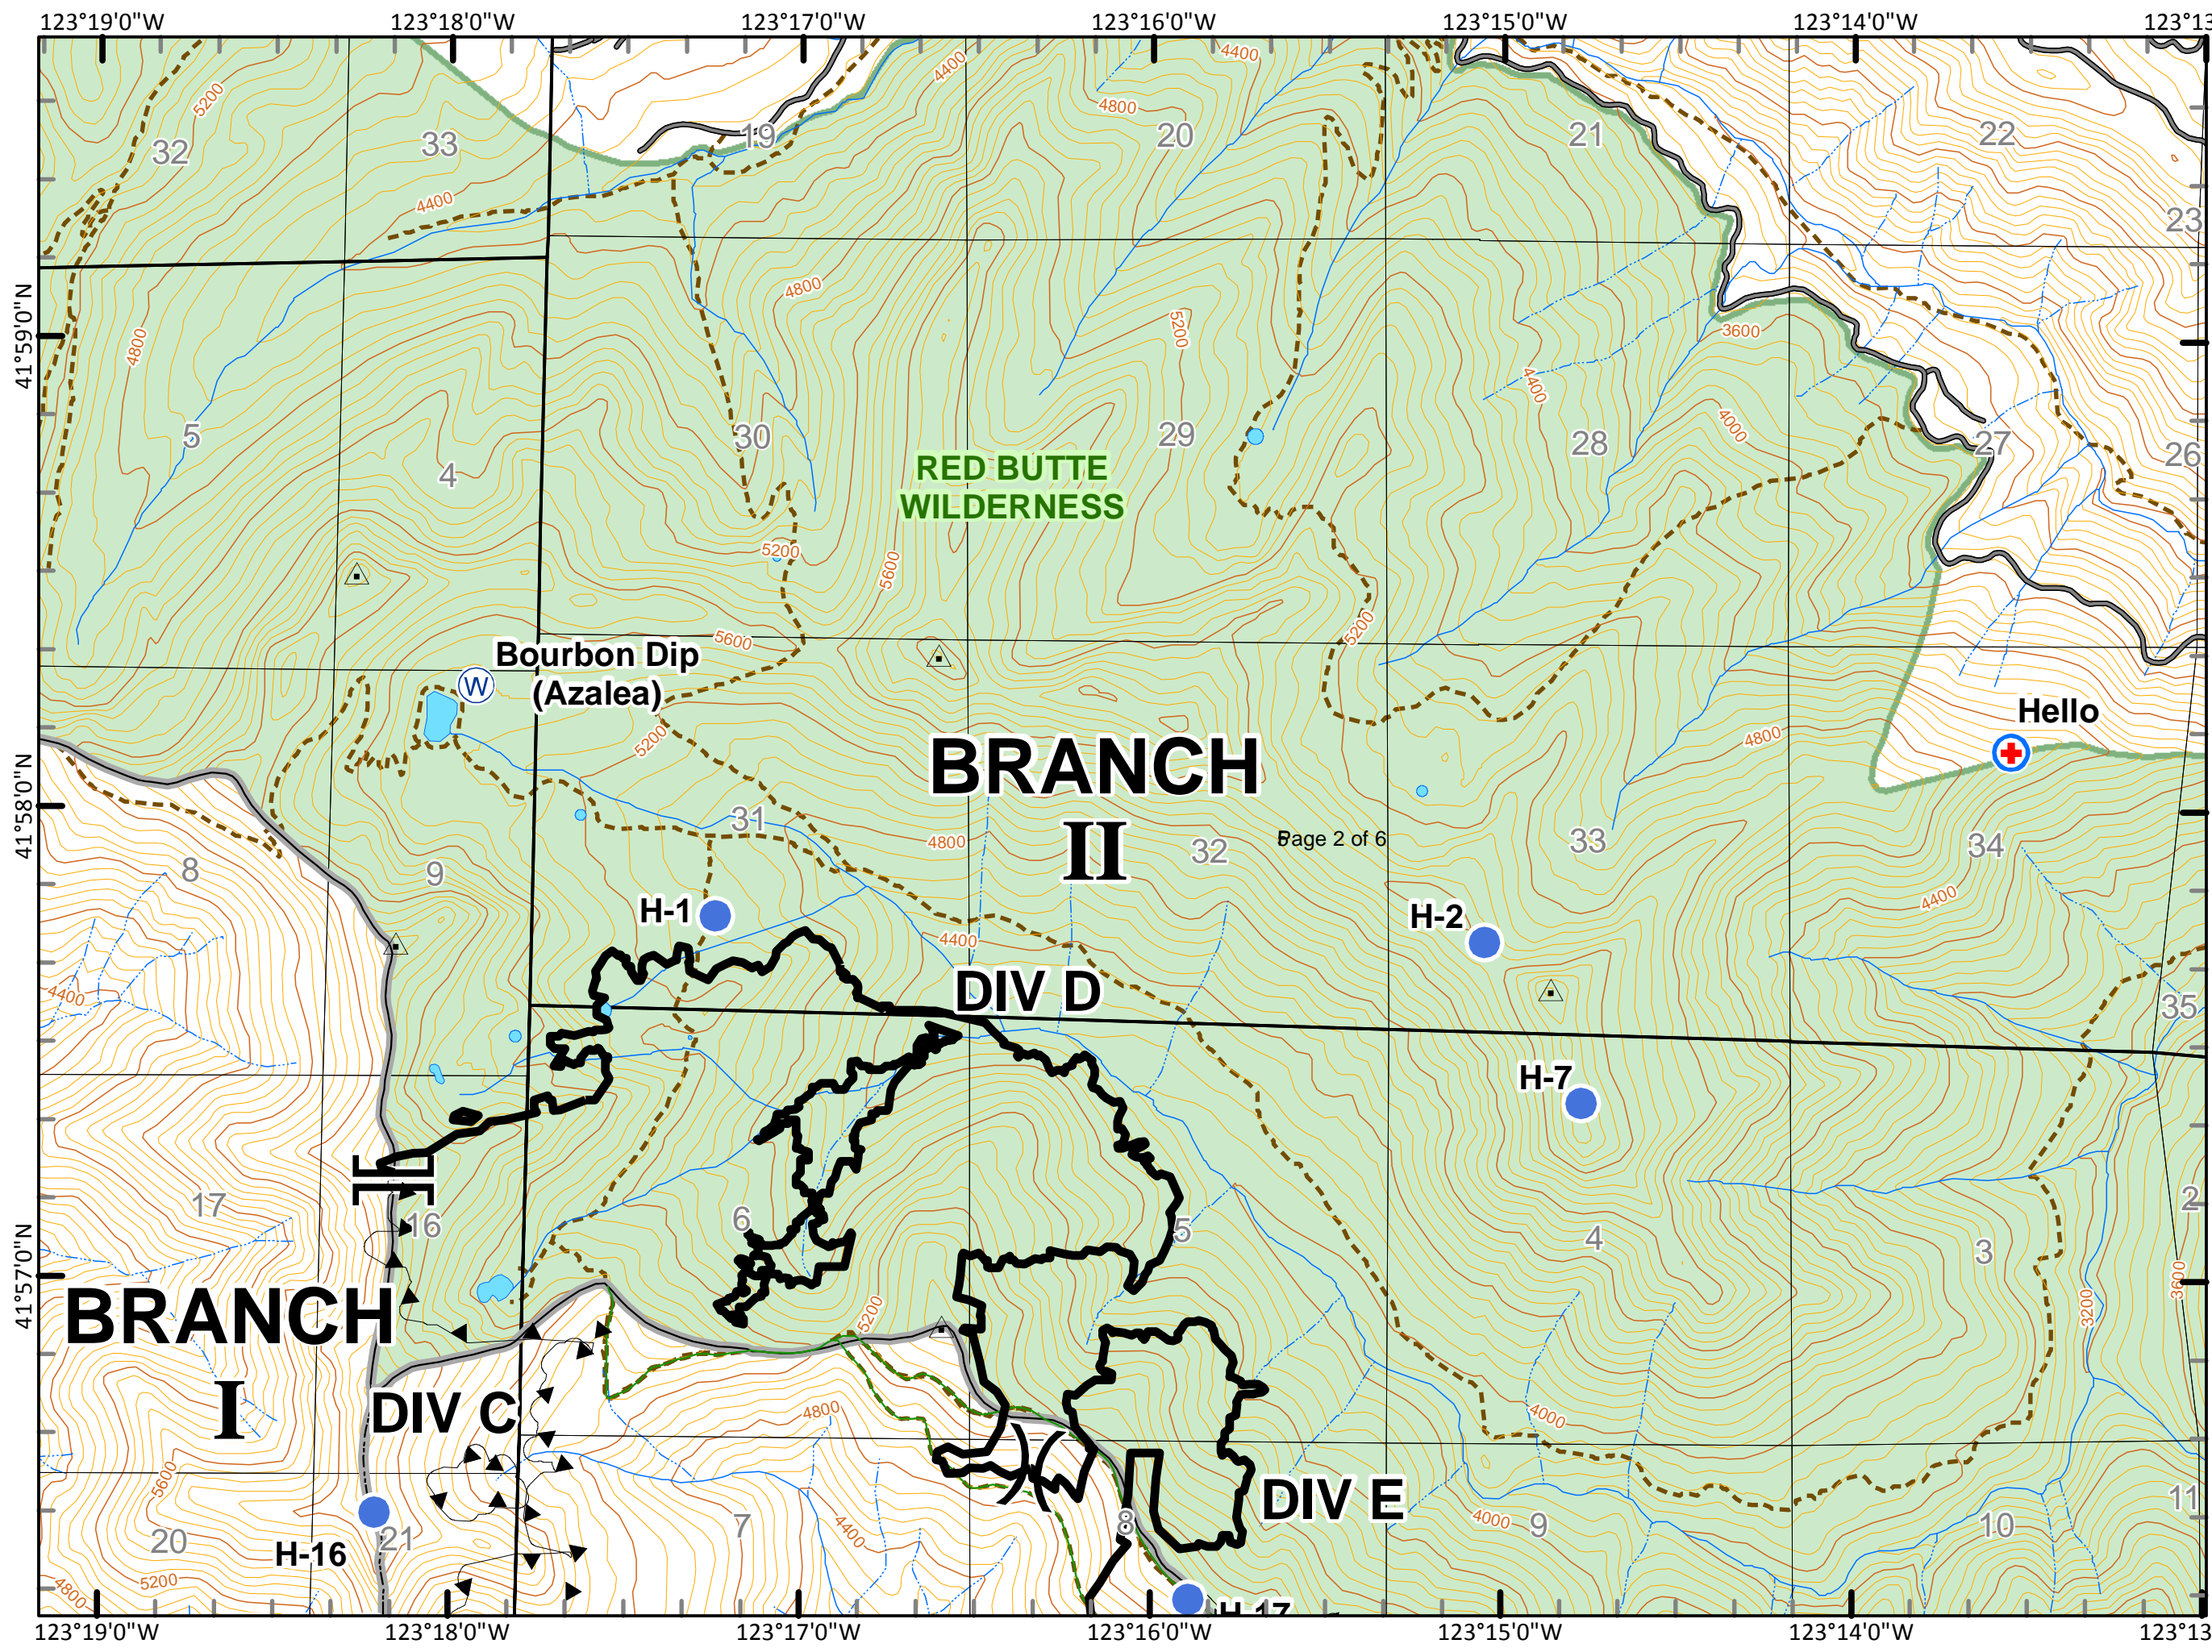

	Division
	Branch
	Road
	Pacific Crest Trail
	Other Trail
	Completed Dozer Line
	Completed Line
	Natural Barrier
	Sling Site
	Camp
	Drop Point
	Helibase
	Helispot
	Incident Base
	MediVac Site
	Repeater
	Safety Zone
	Staging Area
	Water Source

Fort Complex
CA-KNF-0005659
IAP
9/11/2012
DAY SHIFT
Datum: NAD 83
Acres: 22,278

	Division
	Branch
	Sling Site
	Camp
	Drop Point
	Helibase
	Helispot
	Incident Base
	Incident Command Post
	MediVac Site
	Repeater
	Safety Zone
	Staging Area
	Water Source
	Completed Dozer Line
	Completed Line
	Natural Barrier

Page 1 of 6

MAP PAGE: 6

Fort Complex
CA-KNF-0005659
IAP
9/11/2012
DAY SHIFT
Datum: NAD 83
Acres: 22,278

	Division
	Branch
	Sling Site
	Camp
	Drop Point
	Helibase
	Helispot
	Incident Base
	Incident Command Post
	MediVac Site
	Repeater
	Safety Zone
	Staging Area
	Water Source
	Completed Dozer Line
	Completed Line
	Natural Barrier

MAP PAGE: 5

Page 2 of 6

	Division
	Branch
	Sling Site
	Camp
	Drop Point
	Helibase
	Helispot
	Incident Base
	Incident Command Post
	MediVac Site
	Repeater
	Safety Zone
	Staging Area
	Water Source
	Completed Dozer Line
	Completed Line
	Natural Barrier