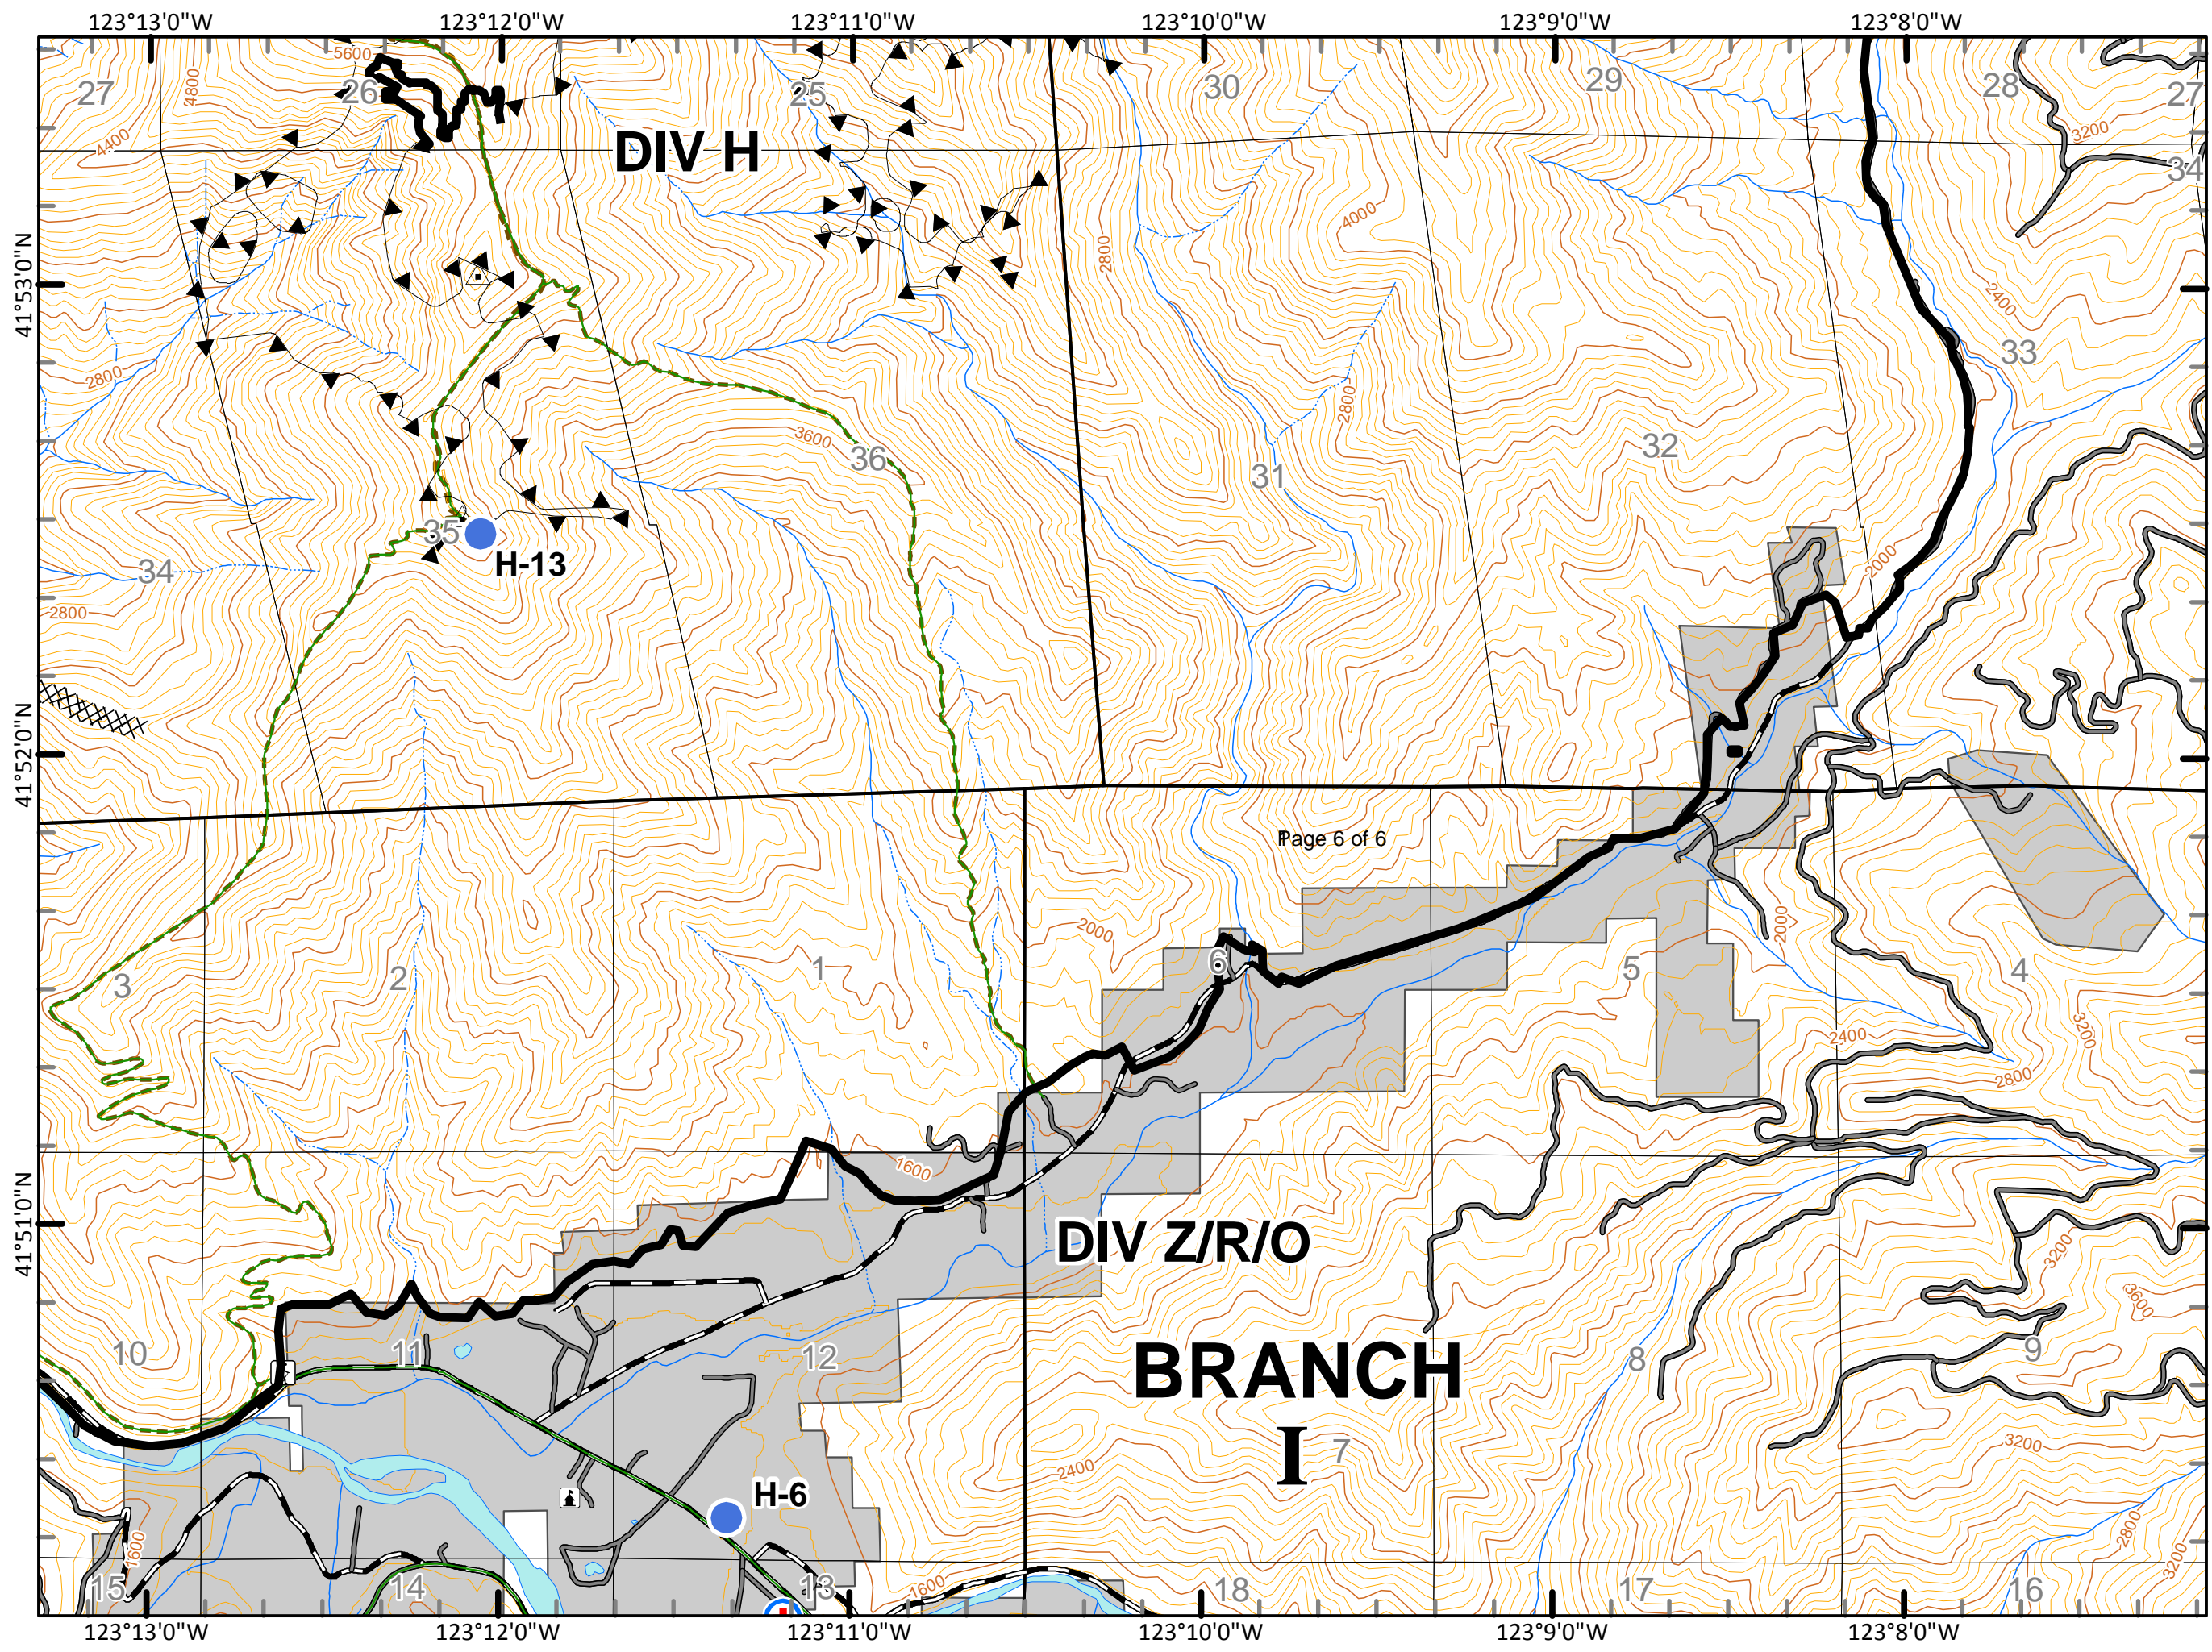

MAP PAGE: 5

Page 2 of 6

	Division
	Branch
	Sling Site
	Camp
	Drop Point
	Helibase
	Helispot
	Incident Base
	Incident Command Post
	MediVac Site
	Repeater
	Safety Zone
	Staging Area
	Water Source
	Completed Dozer Line
	Completed Line
	Natural Barrier

MAP PAGE: 4

Fort Complex
CA-KNF-0005659
IAP
9/11/2012
DAY SHIFT
 Datum: NAD 83
Acres: 22,278

	Division
	Branch
	Sling Site
	Camp
	Drop Point
	Helibase
	Helispot
	Incident Base
	Incident Command Post
	MediVac Site
	Repeater
	Safety Zone
	Staging Area
	Water Source
	Completed Dozer Line
	Completed Line
	Natural Barrier

MAP PAGE: 3

Fort Complex
CA-KNF-0005659
IAP
9/11/2012
DAY SHIFT
Datum: NAD 83
Acres: 22,278

	Division
	Branch
	Sling Site
	Camp
	Drop Point
	Helibase
	Helispot
	Incident Base
	Incident Command Post
	MediVac Site
	Repeater
	Safety Zone
	Staging Area
	Water Source
	Completed Dozer Line
	Completed Line
	Natural Barrier

MAP PAGE: 2

Fort Complex
CA-KNF-0005659
IAP
9/11/2012
DAY SHIFT
Datum: NAD 83
Acres: 22,278

	Division
	Branch
	Sling Site
	Camp
	Drop Point
	Helibase
	Helispot
	Incident Base
	Incident Command Post
	MediVac Site
	Repeater
	Safety Zone
	Staging Area
	Water Source
	Completed Dozer Line
	Completed Line
	Natural Barrier