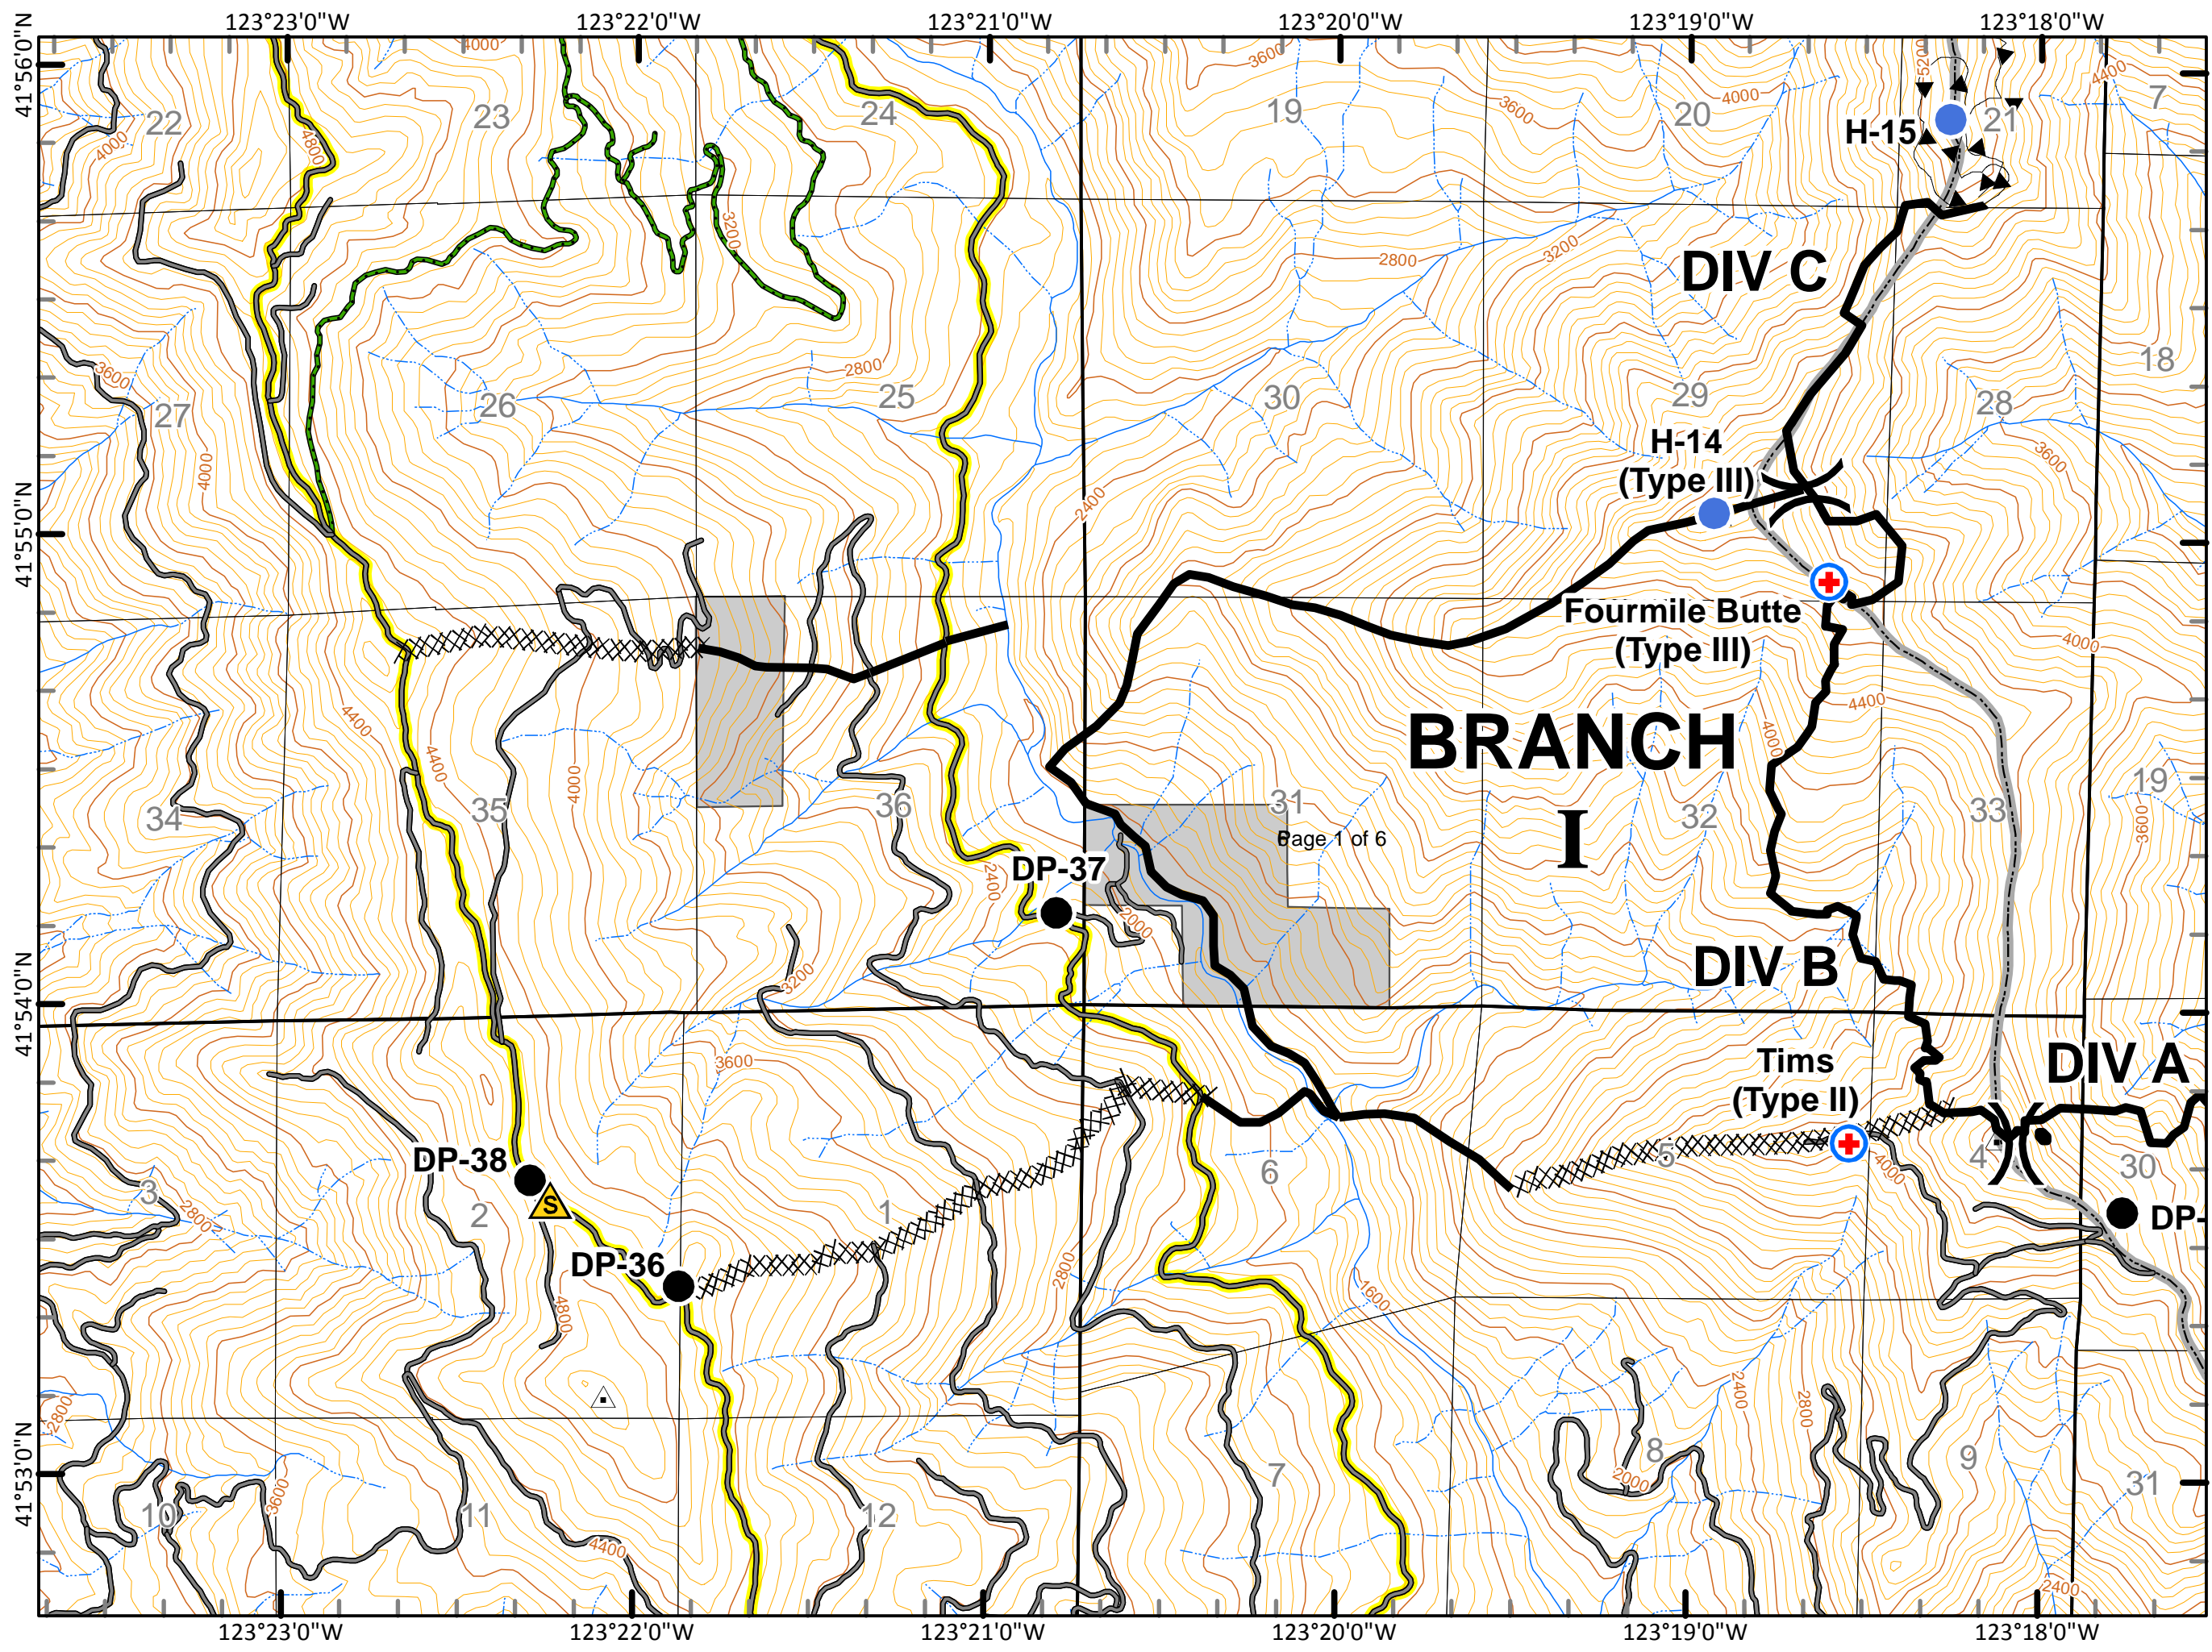

	Division
	Branch
	Road
	Pacific Crest Trail
	Other Trail
	Completed Dozer Line
	Completed Line
	Natural Barrier
	Sling Site
	Camp
	Drop Point
	Helibase
	Helispot
	Incident Base
	MediVac Site
	Repeater
	Safety Zone
	Staging Area
	Water Source

Fort Complex
CA-KNF-0005659
IAP
9/11/2012
DAY SHIFT
Datum: NAD 83
Acres: 22,278

	Division
	Branch
	Sling Site
	Camp
	Drop Point
	Helibase
	Helispot
	Incident Base
	Incident Command Post
	MediVac Site
	Repeater
	Safety Zone
	Staging Area
	Water Source
	Completed Dozer Line
	Completed Line
	Natural Barrier

Page 1 of 6

MAP PAGE: 6

Fort Complex
CA-KNF-0005659
IAP
9/11/2012
DAY SHIFT
Datum: NAD 83
Acres: 22,278

	Division
	Branch
	Sling Site
	Camp
	Drop Point
	Helibase
	Helispot
	Incident Base
	Incident Command Post
	MediVac Site
	Repeater
	Safety Zone
	Staging Area
	Water Source
	Completed Dozer Line
	Completed Line
	Natural Barrier

MAP PAGE: 5

Page 2 of 6

	Division
	Branch
	Sling Site
	Camp
	Drop Point
	Helibase
	Helispot
	Incident Base
	Incident Command Post
	MediVac Site
	Repeater
	Safety Zone
	Staging Area
	Water Source
	Completed Dozer Line
	Completed Line
	Natural Barrier