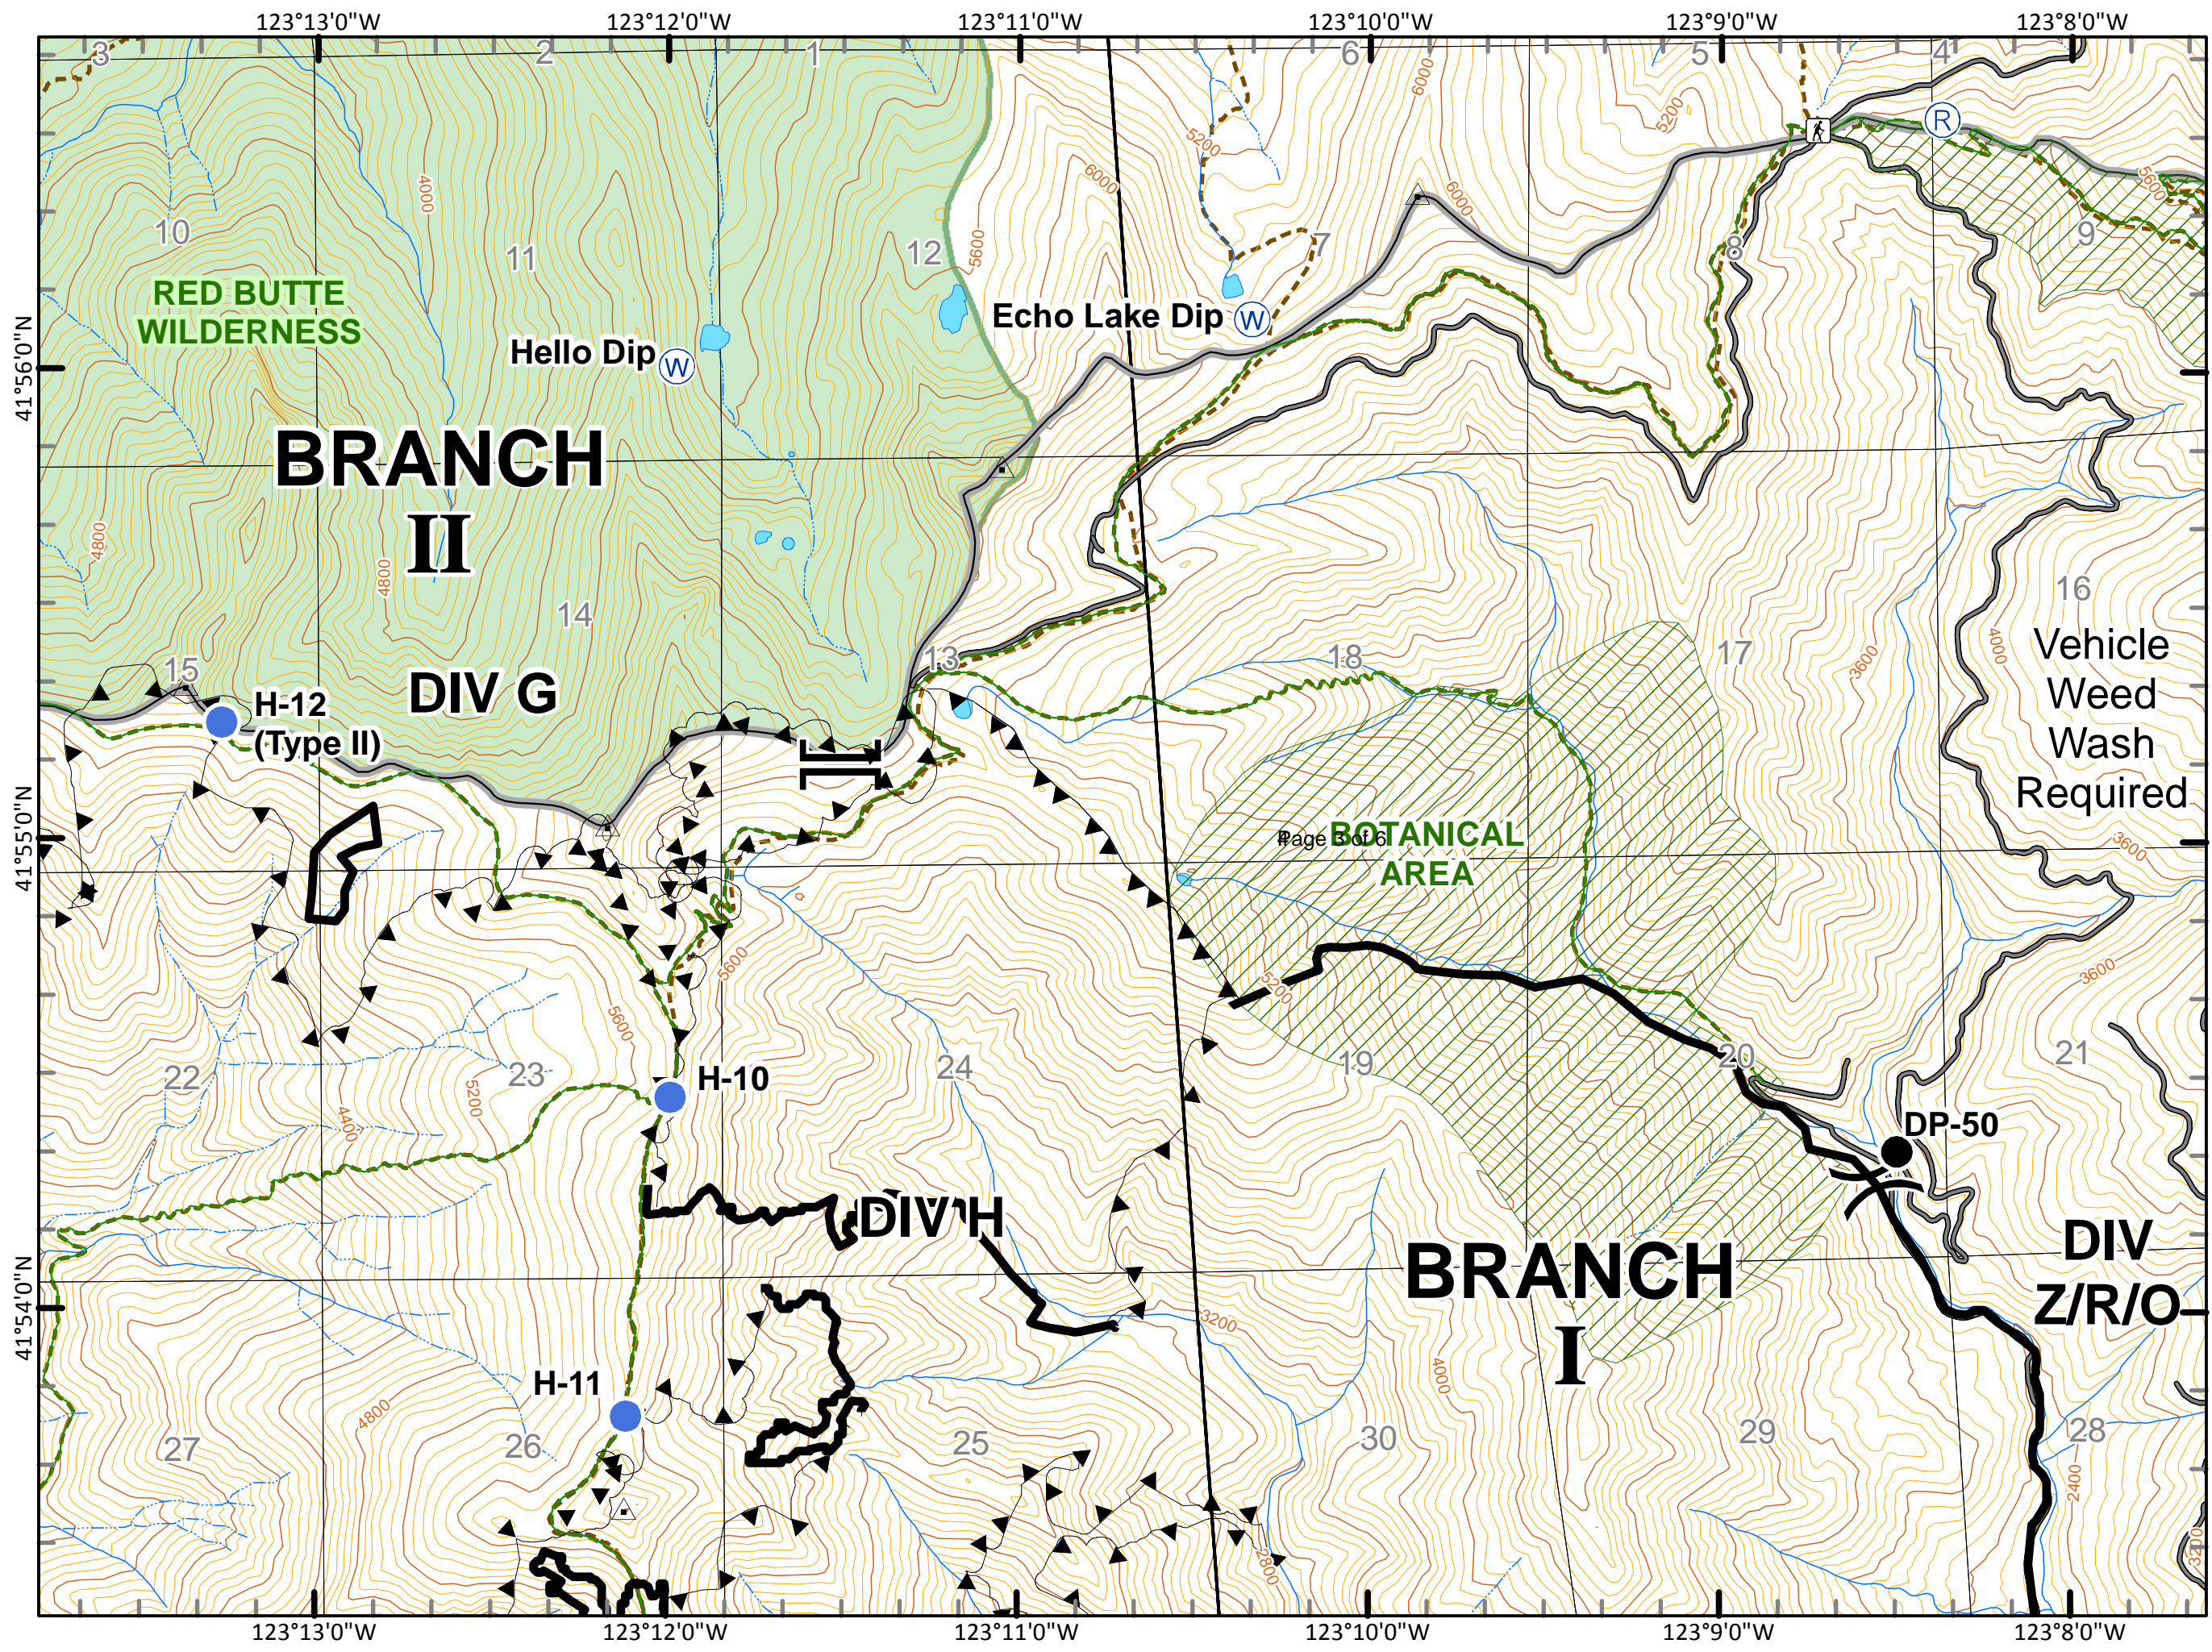

	Division
	Branch
	Road
	Pacific Crest Trail
	Other Trail
	Completed Dozer Line
	Completed Line
	Natural Barrier
	Sling Site
	Camp
	Drop Point
	Helibase
	Helispot
	Incident Base
	MediVac Site
	Repeater
	Safety Zone
	Staging Area
	Water Source

Page 1 of 6

MAP PAGE: 6

Fort Complex
CA-KNF-0005659
IAP
9/11/2012
DAY SHIFT
Datum: NAD 83
Acres: 22,278

	Division
	Branch
	Sling Site
	Camp
	Drop Point
	Helibase
	Helispot
	Incident Base
	Incident Command Post
	MediVac Site
	Repeater
	Safety Zone
	Staging Area
	Water Source
	Completed Dozer Line
	Completed Line
	Natural Barrier

MAP PAGE: 5

Page 2 of 6

	Division
	Branch
	Sling Site
	Camp
	Drop Point
	Helibase
	Helispot
	Incident Base
	Incident Command Post
	MediVac Site
	Repeater
	Safety Zone
	Staging Area
	Water Source
	Completed Dozer Line
	Completed Line
	Natural Barrier

MAP PAGE: 4

Fort Complex
CA-KNF-0005659
IAP
9/11/2012
DAY SHIFT
 Datum: NAD 83
Acres: 22,278

	Division
	Branch
	Sling Site
	Camp
	Drop Point
	Helibase
	Helispot
	Incident Base
	Incident Command Post
	MediVac Site
	Repeater
	Safety Zone
	Staging Area
	Water Source
	Completed Dozer Line
	Completed Line
	Natural Barrier