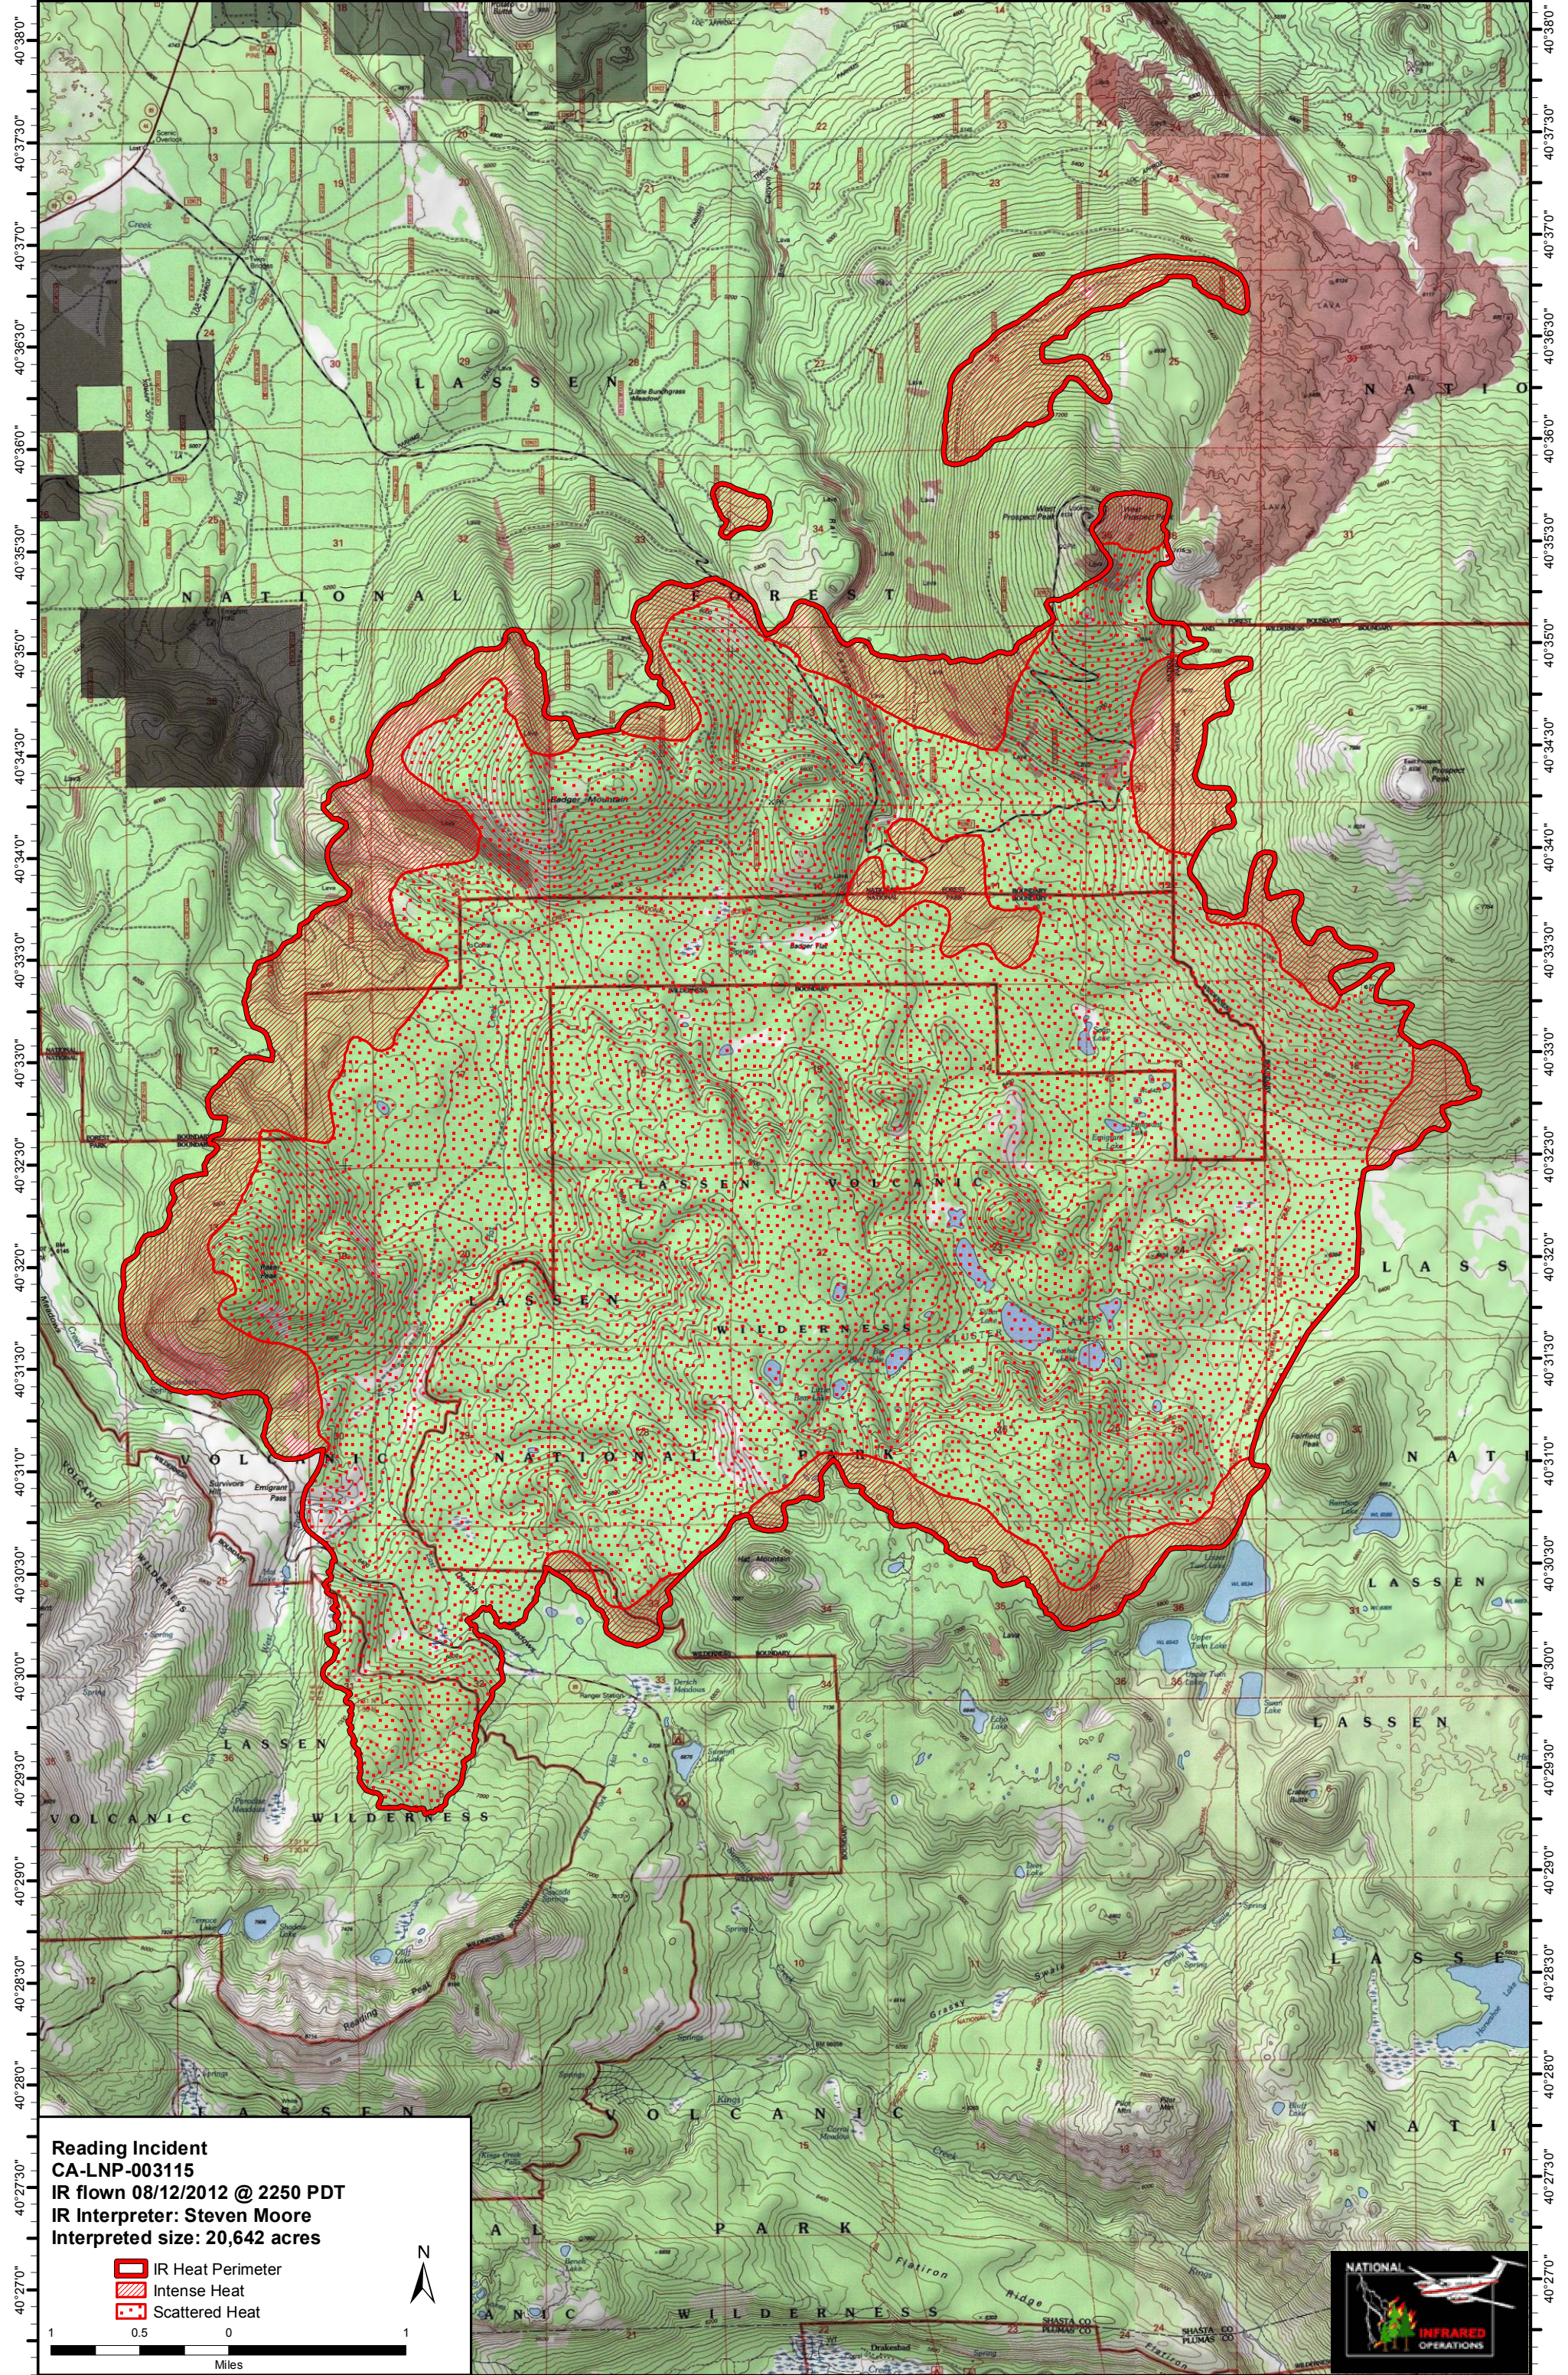

-121°29'0" -121°28'30" -121°28'0" -121°27'30" -121°27'0" -121°26'30" -121°26'0" -121°25'30" -121°25'0" -121°24'30" -121°24'0" -121°23'30" -121°23'0" -121°22'30" -121°22'0" -121°21'30" -121°21'0" -121°20'30" -121°20'0"

Reading Incident
CA-LNP-003115
IR flown 08/12/2012 @ 2250 PDT
IR Interpreter: Steven Moore
Interpreted size: 20,642 acres

-  IR Heat Perimeter
-  Intense Heat
-  Scattered Heat

1 0.5 0 1
Miles

-121°29'15" -121°28'45" -121°28'15" -121°27'45" -121°27'15" -121°26'45" -121°26'15" -121°25'45" -121°25'15" -121°24'45" -121°24'15" -121°23'45" -121°23'15" -121°22'45" -121°22'15" -121°21'45" -121°21'15" -121°20'45" -121°20'15"