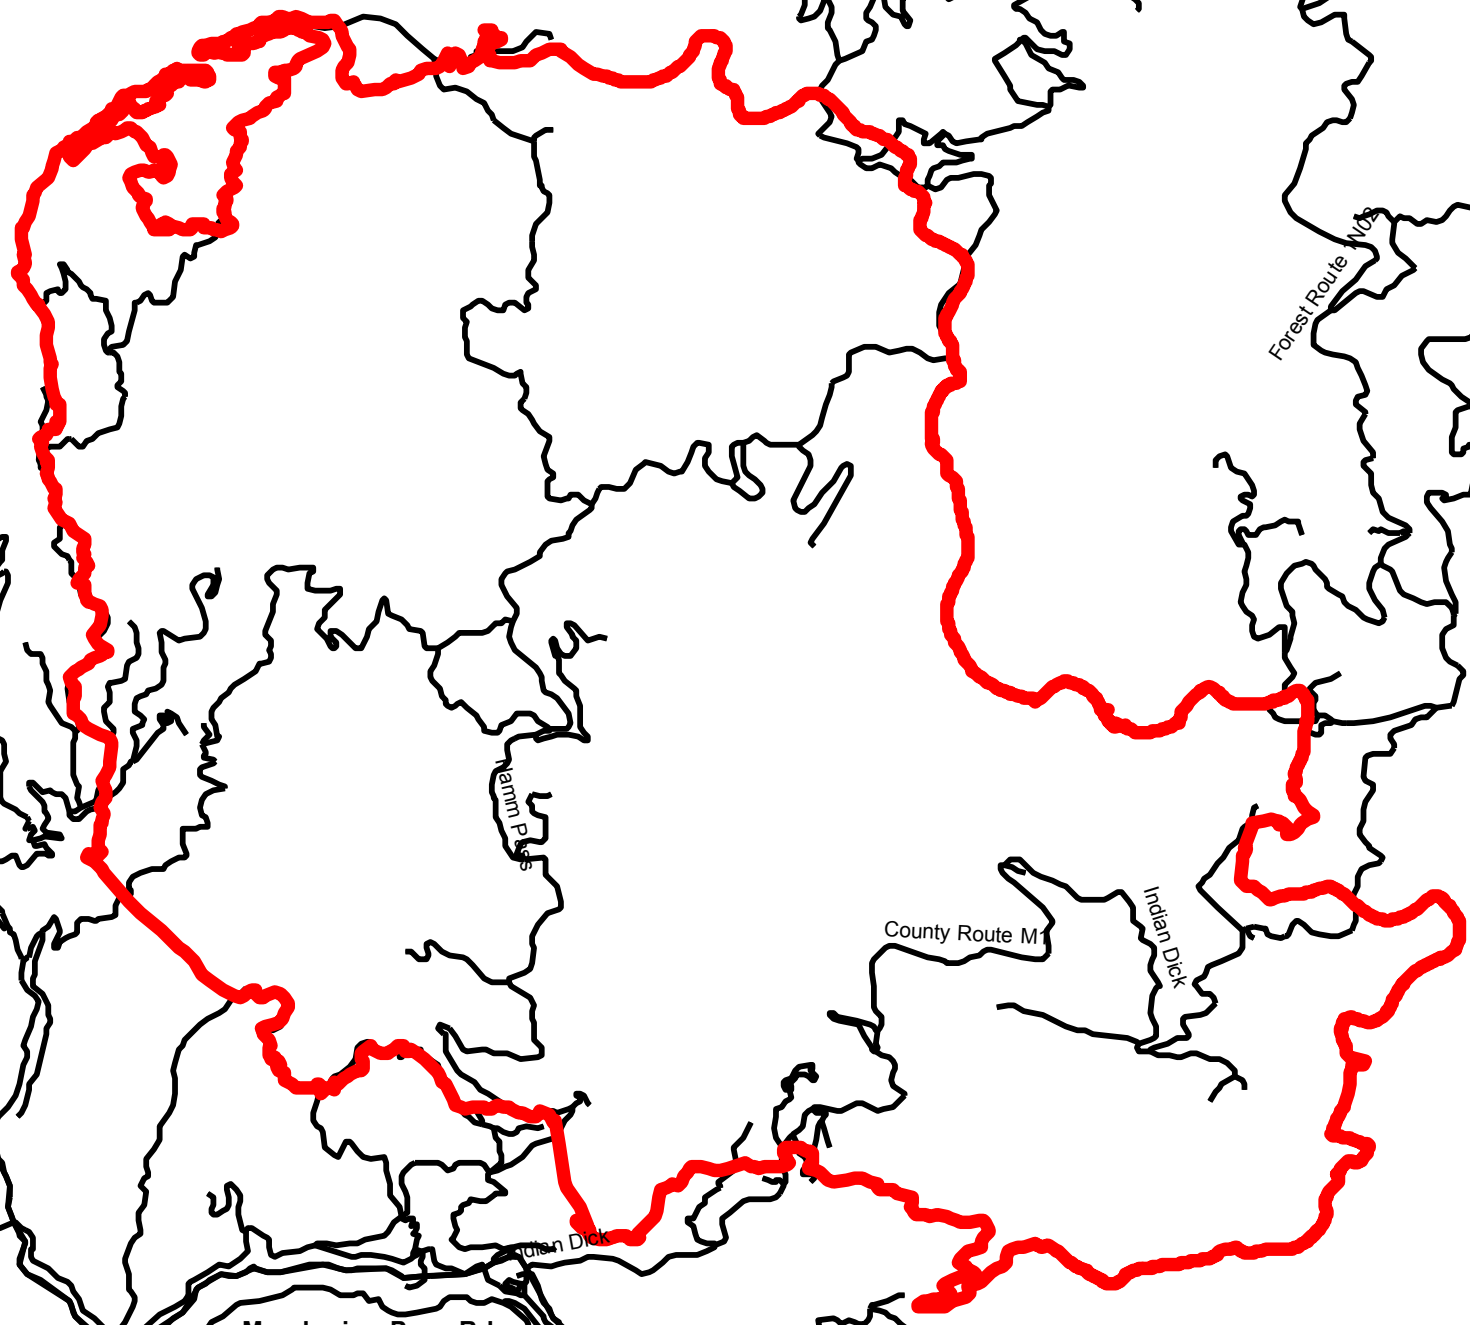

North Pass Fire Travel Map

North Pass Fire
CA-MNF-1446
CA-MEU-5763
August 26, 2012

Spike Camp

**From Willits to the North Pass Fire:
Go North on Highway 101 to Highway 162.
Travel east on Highway 162, through Covelo,
to Mendocino Pass Road (aka Highway 162).
Travel approximately 10 miles to the North Pass fire.**

Legend

-  Camp
-  Incident Command Post
-  Staging Area