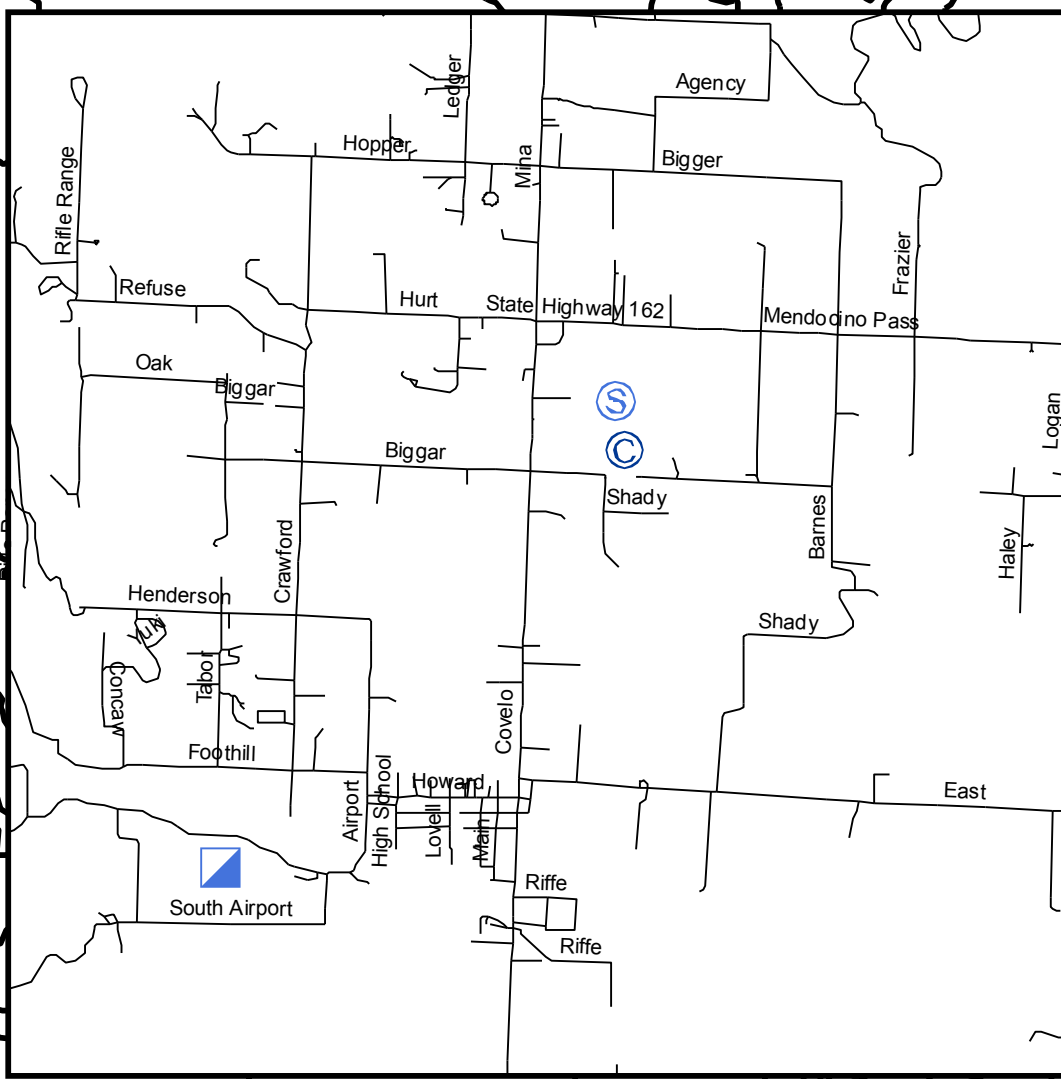

North Pass Fire Travel Map

North Pass Fire
CA-MNF-1446
CA-MEU-5763
August 26, 2012

Spike Camp

**From Willits to the North Pass Fire:
Go North on Highway 101 to Highway 162.
Travel east on Highway 162, through Covelo,
to Mendocino Pass Road (aka Highway 162).
Travel approximately 10 miles to the North Pass fire.**

Legend

-  Camp
-  Incident Command Post
-  Staging Area