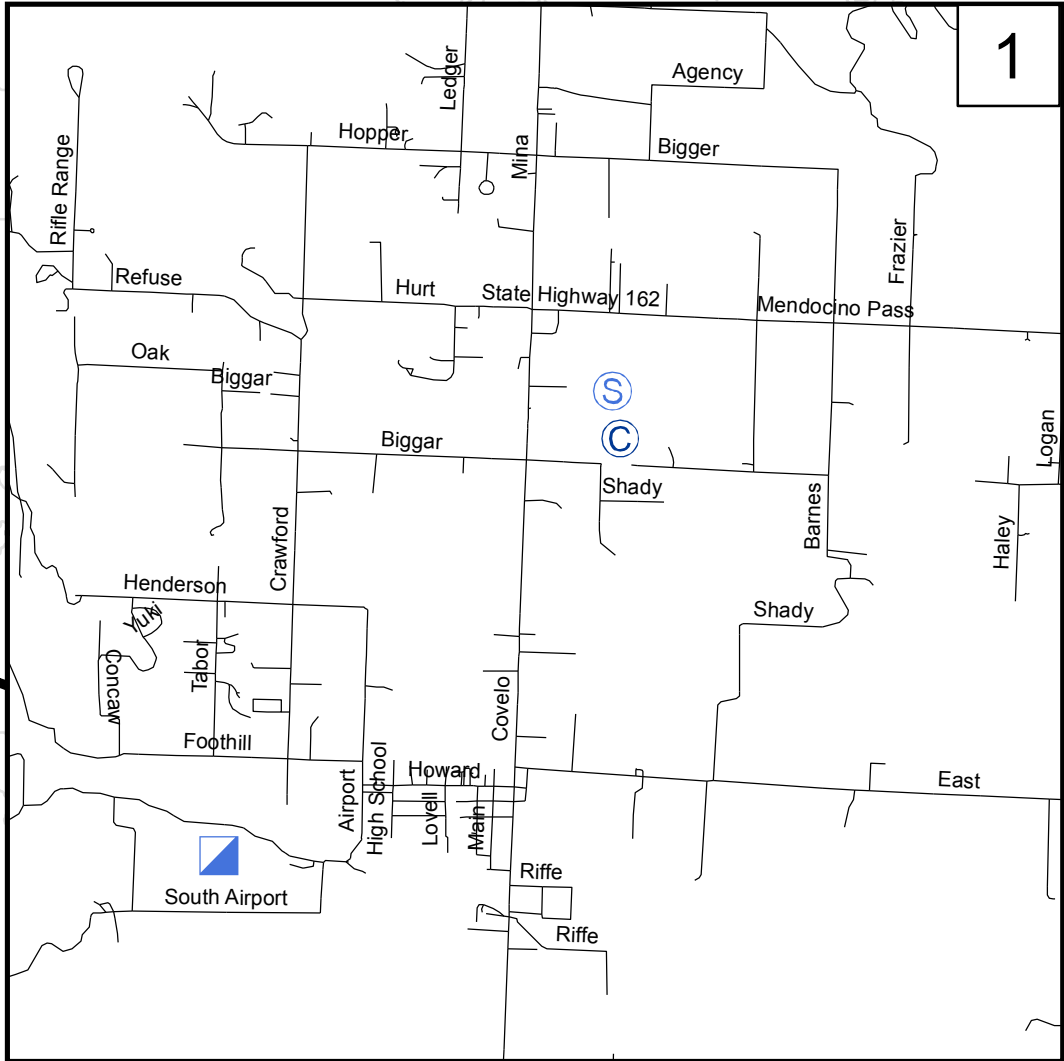

# North Pass Fire Travel Map

See Details at Left 1

Mendocino Pass Rd

© Spike Camp

**Legend**

- © Camp
- ▣ Incident Command Post
- Ⓢ Staging Area

**From Willits to the North Pass Fire:  
Go North on Highway 101 to Highway 162.  
Travel east on Highway 162, through Covelo,  
to Mendocino Pass Road (aka Highway 162).  
Travel approximatley 10 miles to the North Pass fire.**