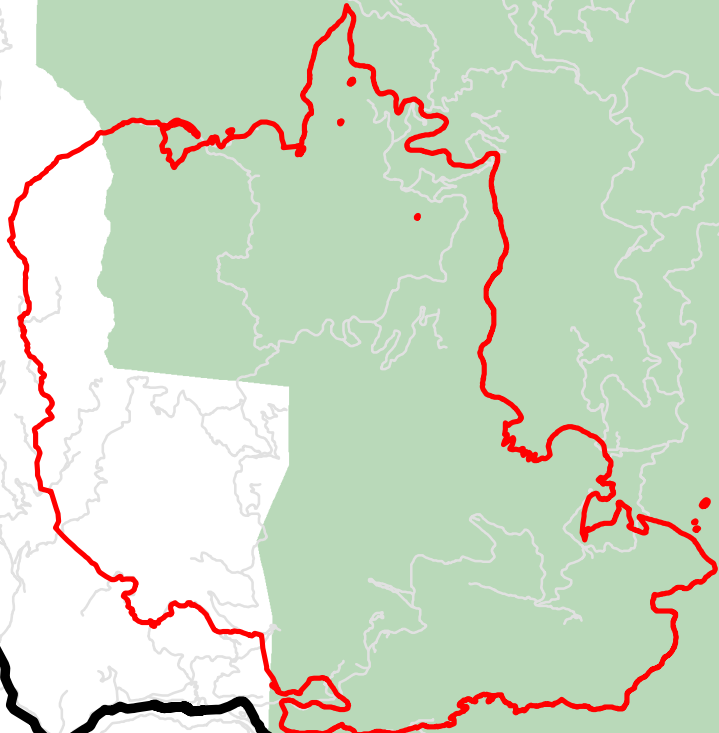

# North Pass Fire Travel Map

See Details at Left 1

Mendocino Pass Rd

© Spike Camp

**Legend**

- © Camp
- ▣ Incident Command Post
- Ⓢ Staging Area

**From Willits to the North Pass Fire:  
Go North on Highway 101 to Highway 162.  
Travel east on Highway 162, through Covelo,  
to Mendocino Pass Road (aka Highway 162).  
Travel approximatley 10 miles to the North Pass fire.**