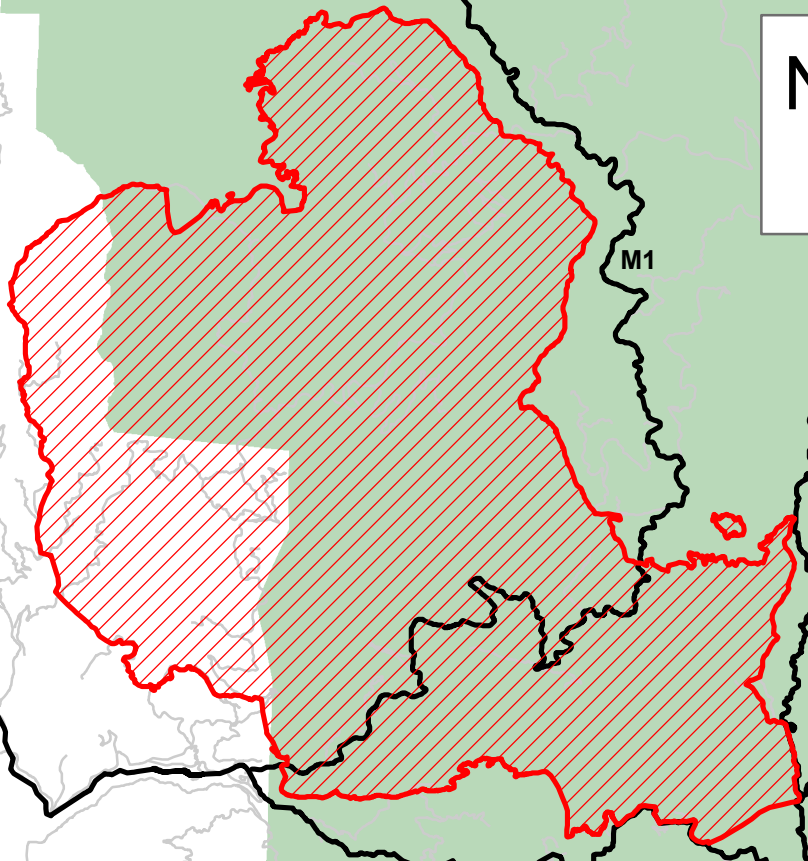

North Pass Fire Travel Map

See Details at Left 1

**From Willits to the North Pass Fire:
Go North on Highway 101 to Highway 162.
Travel east on Highway 162, through Covelo,
to Mendocino Pass Road (aka Highway 162).
Travel approximatley 10 miles to the North Pass fire.**

Legend

-  Camp
-  Incident Command Post
-  Staging Area
-  Helibase

 N

 Miles
0 1 2 3 4