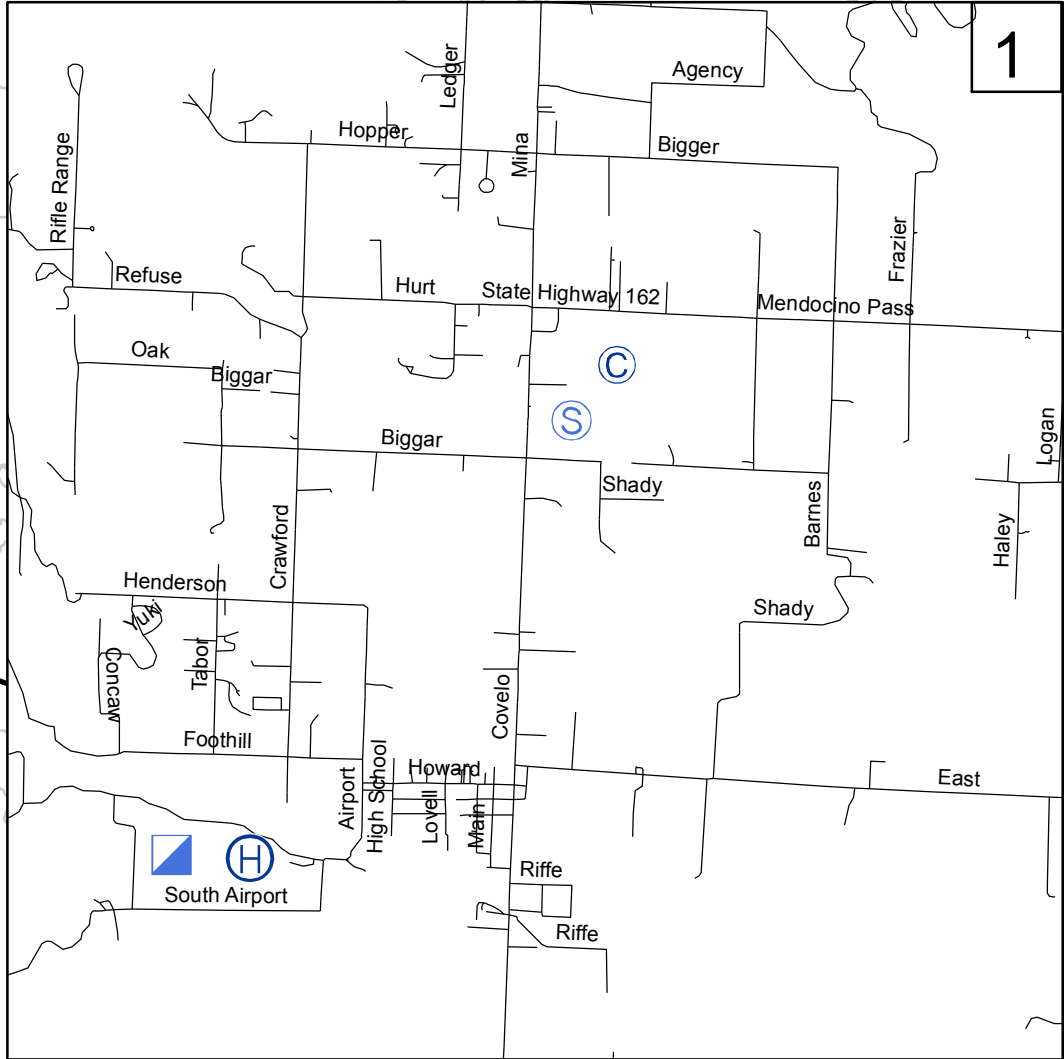

North Pass Fire Travel Map

See Details at Left 1

**From Willits to the North Pass Fire:
Go North on Highway 101 to Highway 162.
Travel east on Highway 162, through Covelo,
to Mendocino Pass Road (aka Highway 162).
Travel approximatley 10 miles to the North Pass fire.**

Legend

-  Camp
-  Incident Command Post
-  Staging Area
-  Helibase

 N

 Miles
0 1 2 3 4