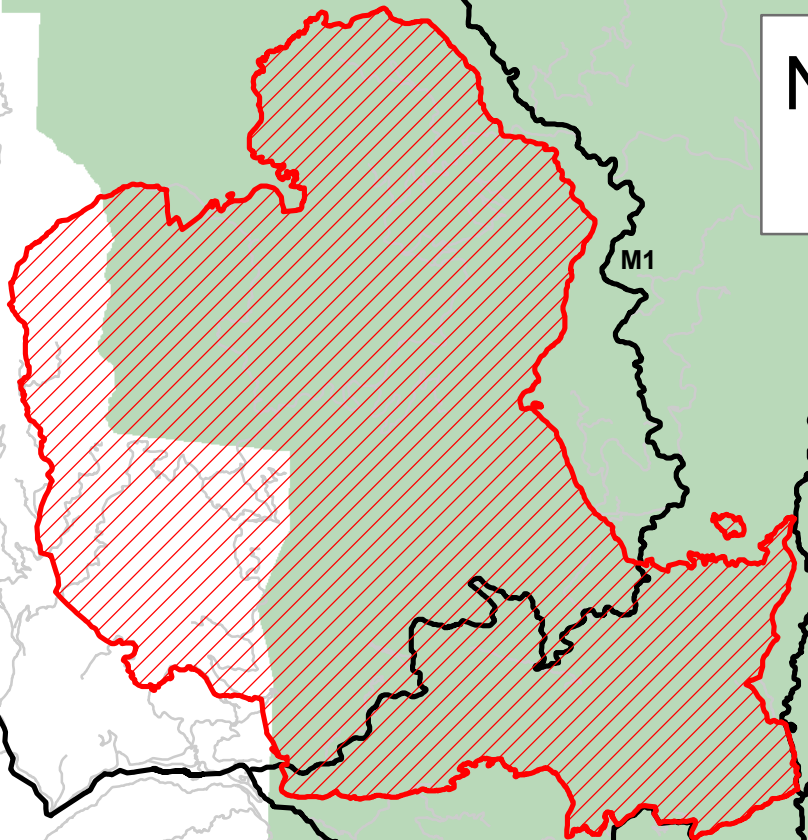

North Pass Fire Travel Map

See Details at Left 1

Legend

- Camp
- Incident Command Post
- Staging Area
- Helibase

0 1 2 3 4 Miles

N

**From Willits to the North Pass Fire:
Go North on Highway 101 to Highway 162.
Travel east on Highway 162, through Covelo,
to Mendocino Pass Road (aka Highway 162).
Travel approximatley 10 miles to the North Pass fire.**