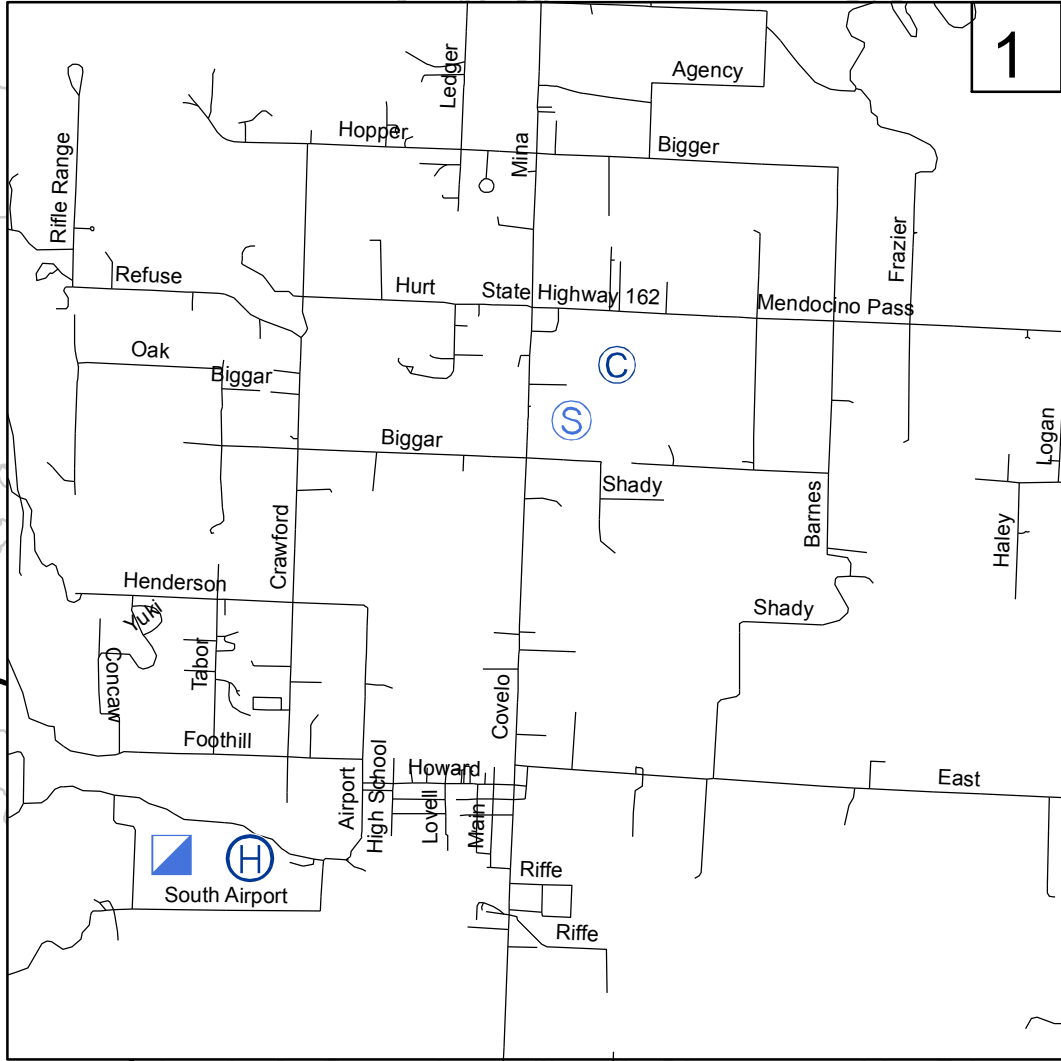

North Pass Fire Travel Map

See Details at Left 1

Legend

- Camp
- Incident Command Post
- Staging Area
- Helibase

0 1 2 3 4 Miles

N

**From Willits to the North Pass Fire:
Go North on Highway 101 to Highway 162.
Travel east on Highway 162, through Covelo,
to Mendocino Pass Road (aka Highway 162).
Travel approximatley 10 miles to the North Pass fire.**