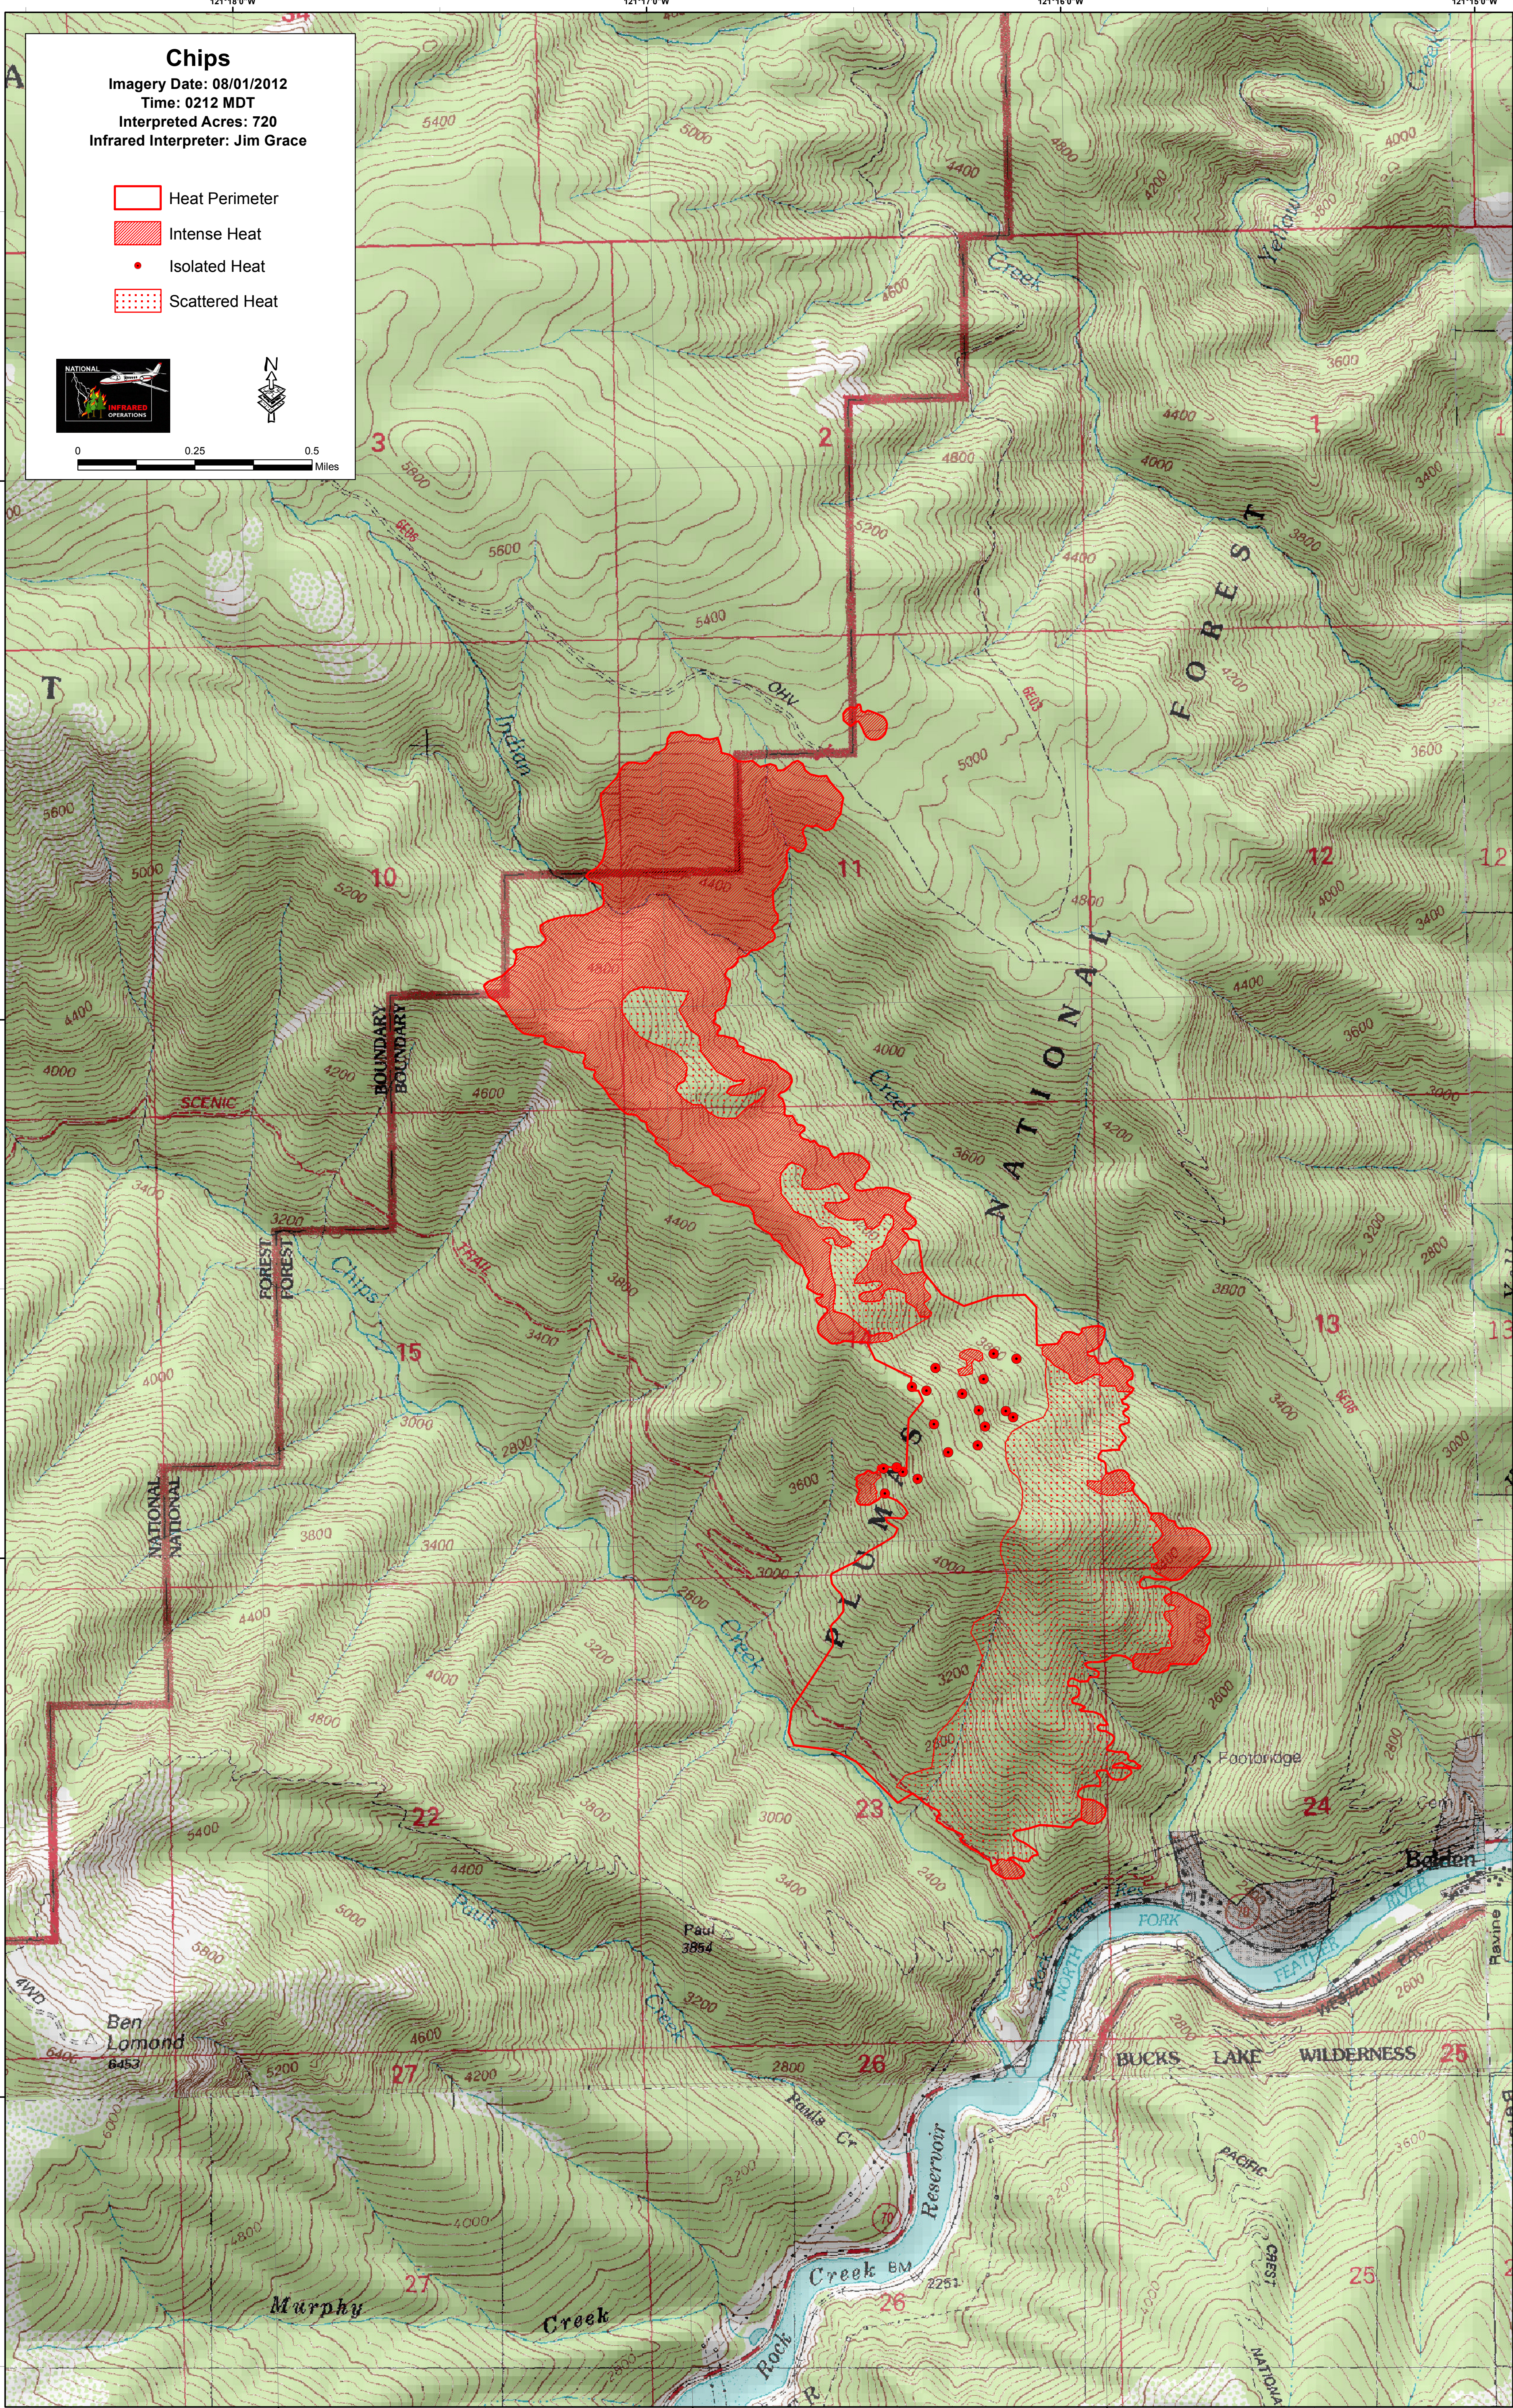

121°18'0"W

121°17'0"W

121°16'0"W

121°15'0"W

### Chips

Imagery Date: 08/01/2012  
Time: 0212 MDT  
Interpreted Acres: 720  
Infrared Interpreter: Jim Grace

-  Heat Perimeter
-  Intense Heat
-  Isolated Heat
-  Scattered Heat

0 0.25 0.5 Miles

121°18'0"W

121°17'0"W

121°16'0"W

40°3'0"N

40°2'0"N

40°1'0"N

40°0'0"N

NAD83

NAD83