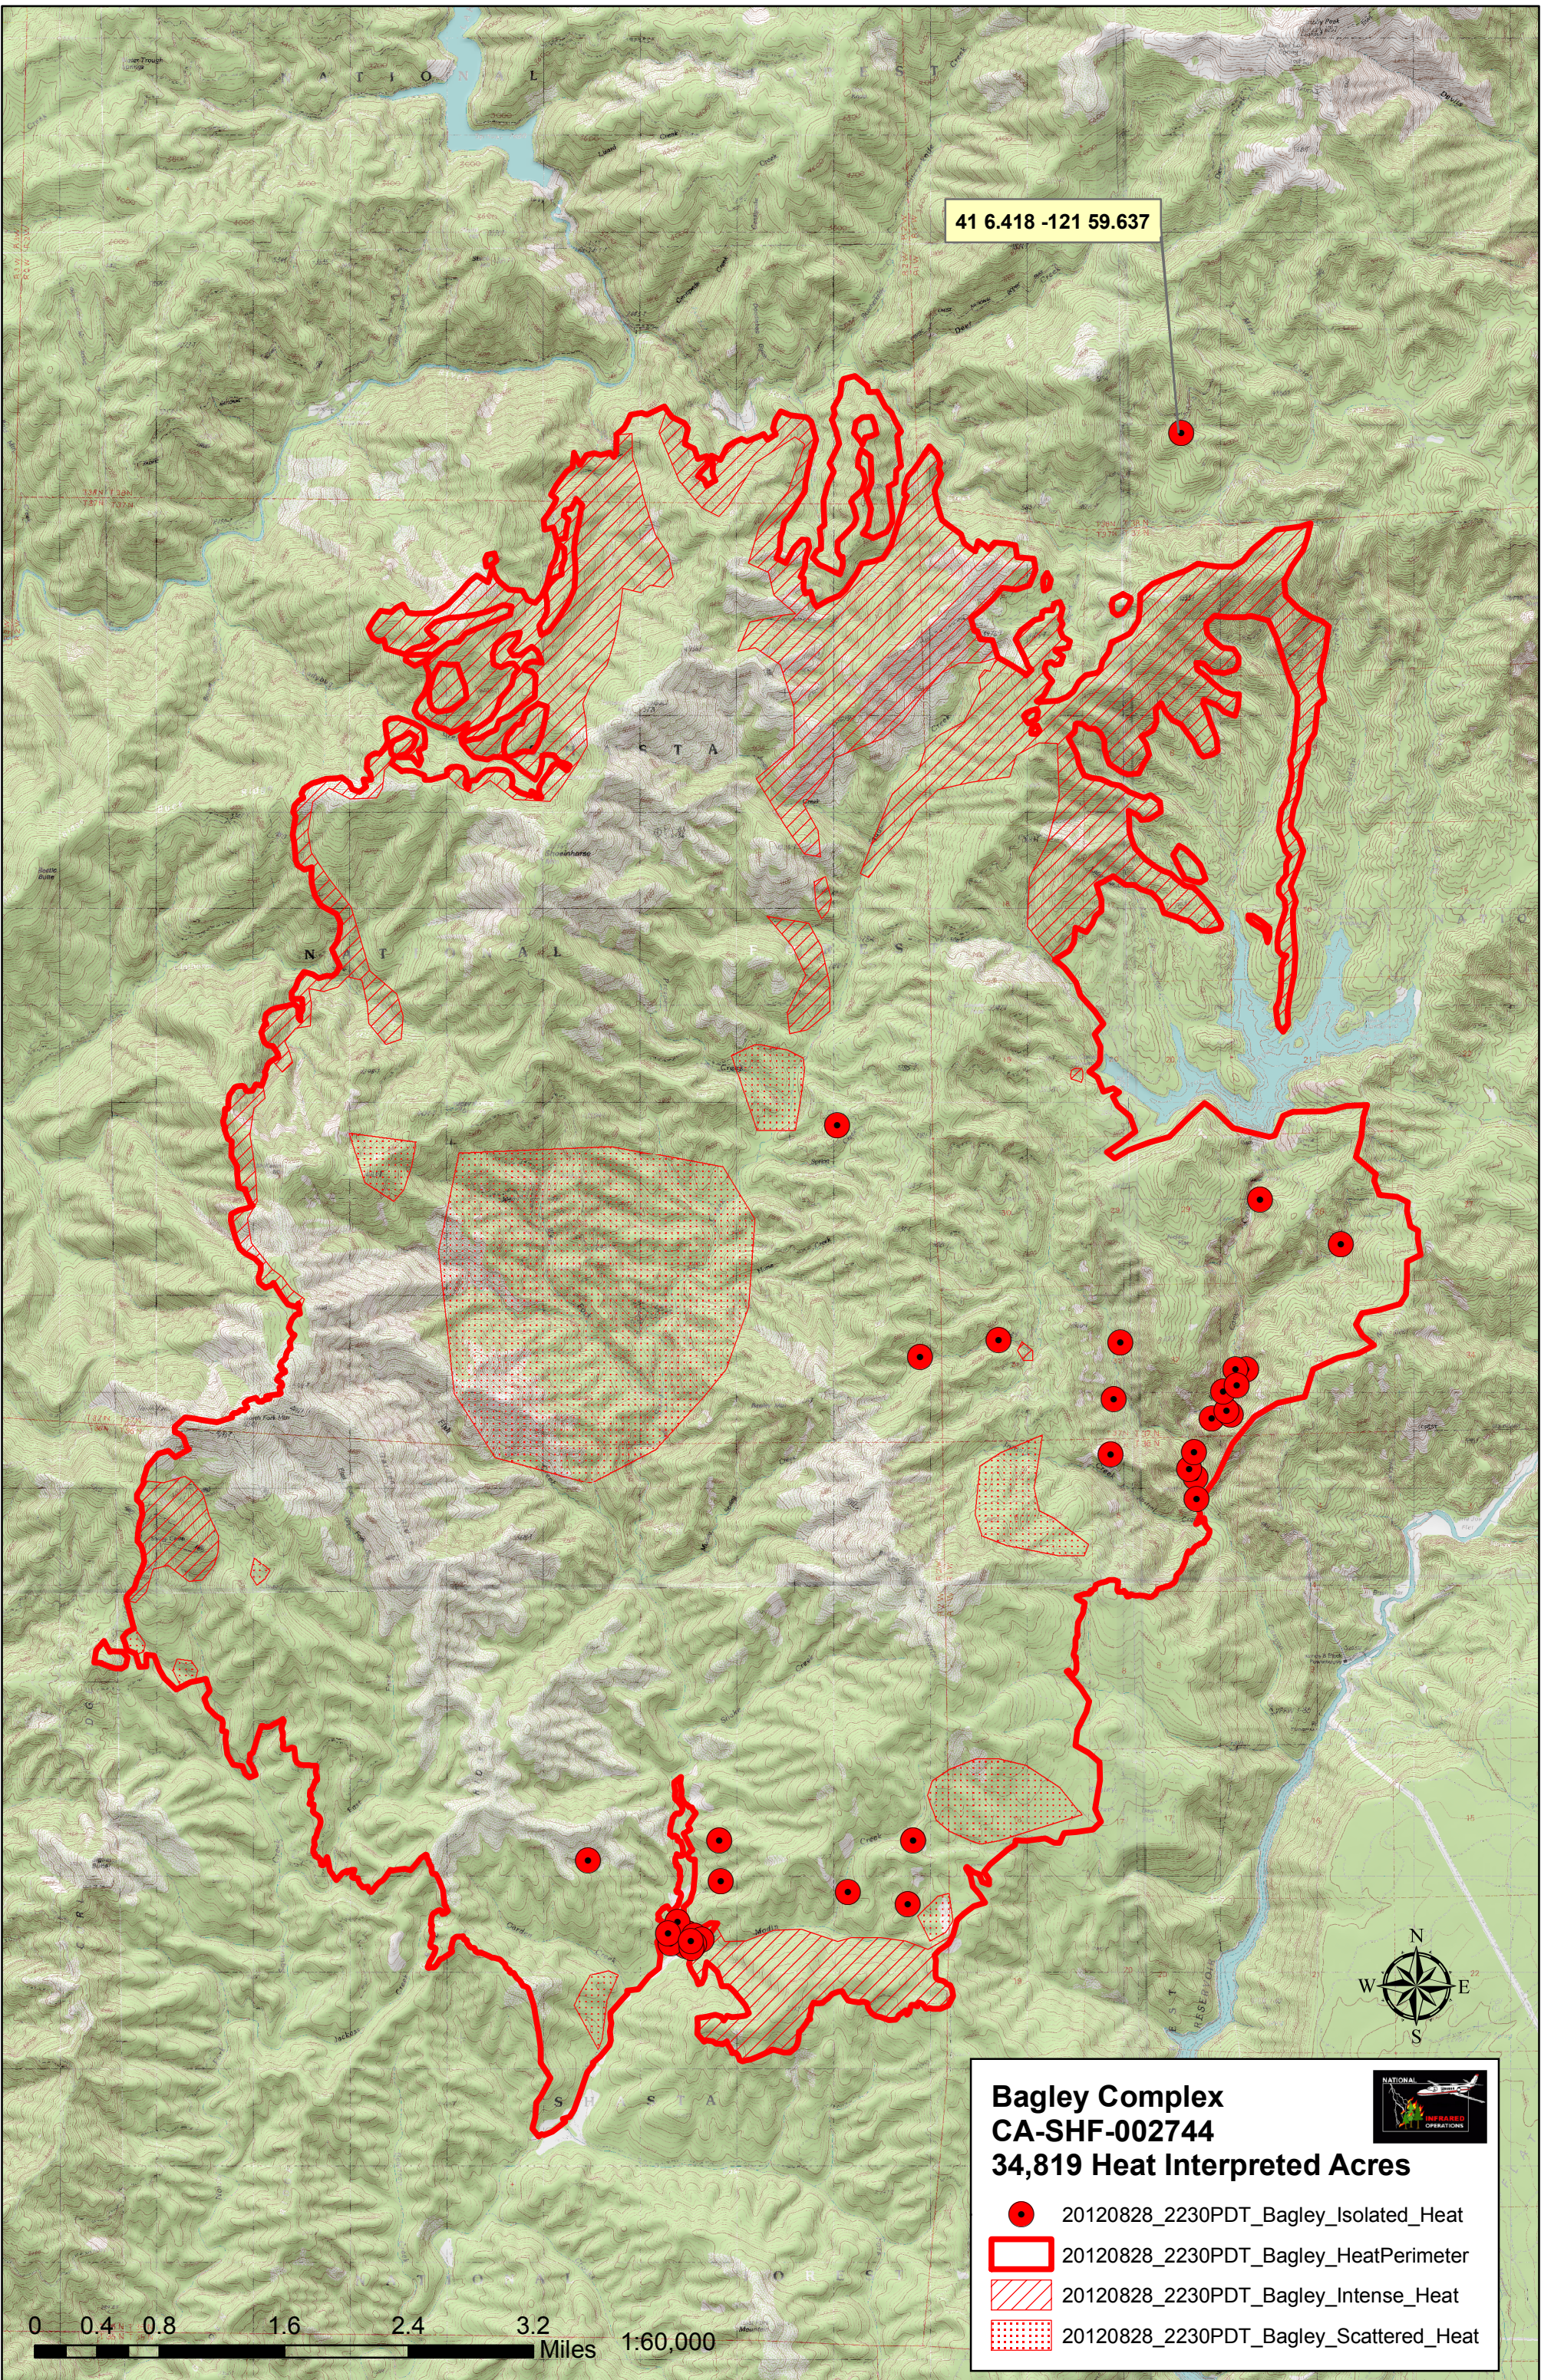

41 6.418 -121 59.637

**Bagley Complex
CA-SHF-002744
34,819 Heat Interpreted Acres**

-  20120828_2230PDT_Bagley_Isolated_Heat
-  20120828_2230PDT_Bagley_HeatPerimeter
-  20120828_2230PDT_Bagley_Intense_Heat
-  20120828_2230PDT_Bagley_Scattered_Heat

0 0.4 0.8 1.6 2.4 3.2 Miles 1:60,000