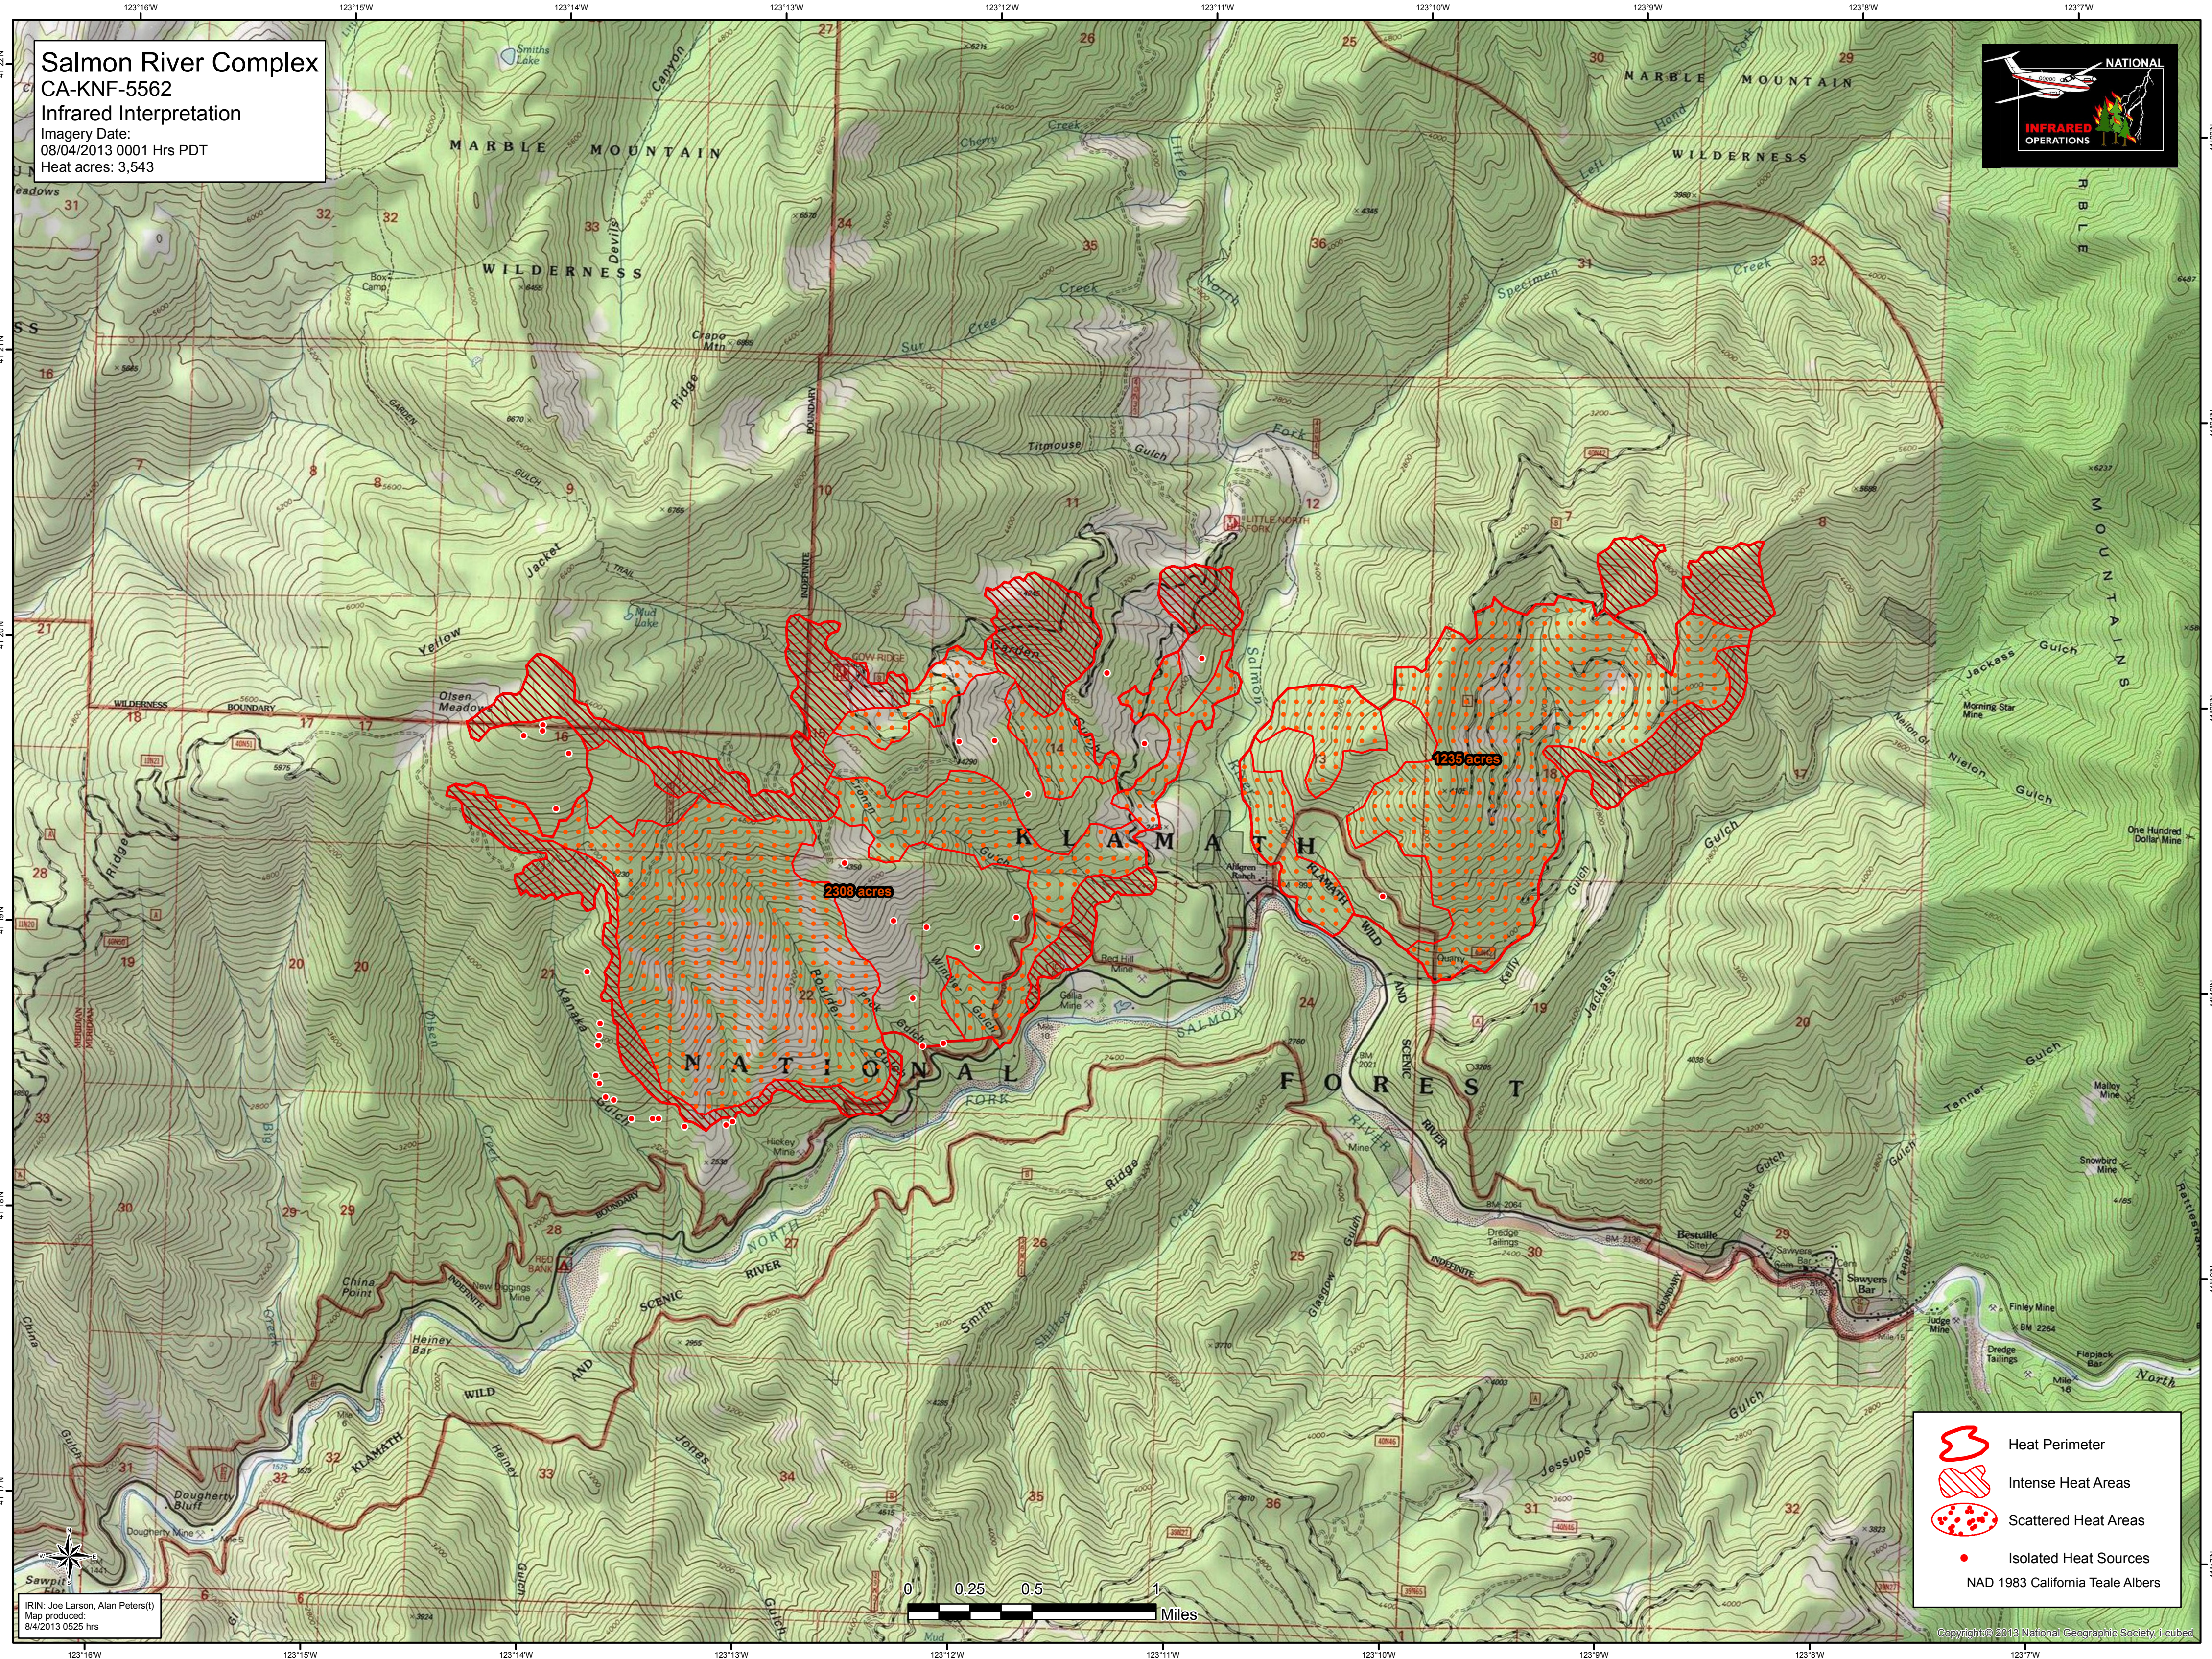

Salmon River Complex
 CA-KNF-5562
 Infrared Interpretation
 Imagery Date:
 08/04/2013 0001 Hrs PDT
 Heat acres: 3,543

-  Heat Perimeter
-  Intense Heat Areas
-  Scattered Heat Areas
-  Isolated Heat Sources
- NAD 1983 California Teale Albers

IRIN: Joe Larson, Alan Peters(t)
 Map produced:
 8/4/2013 0525 hrs