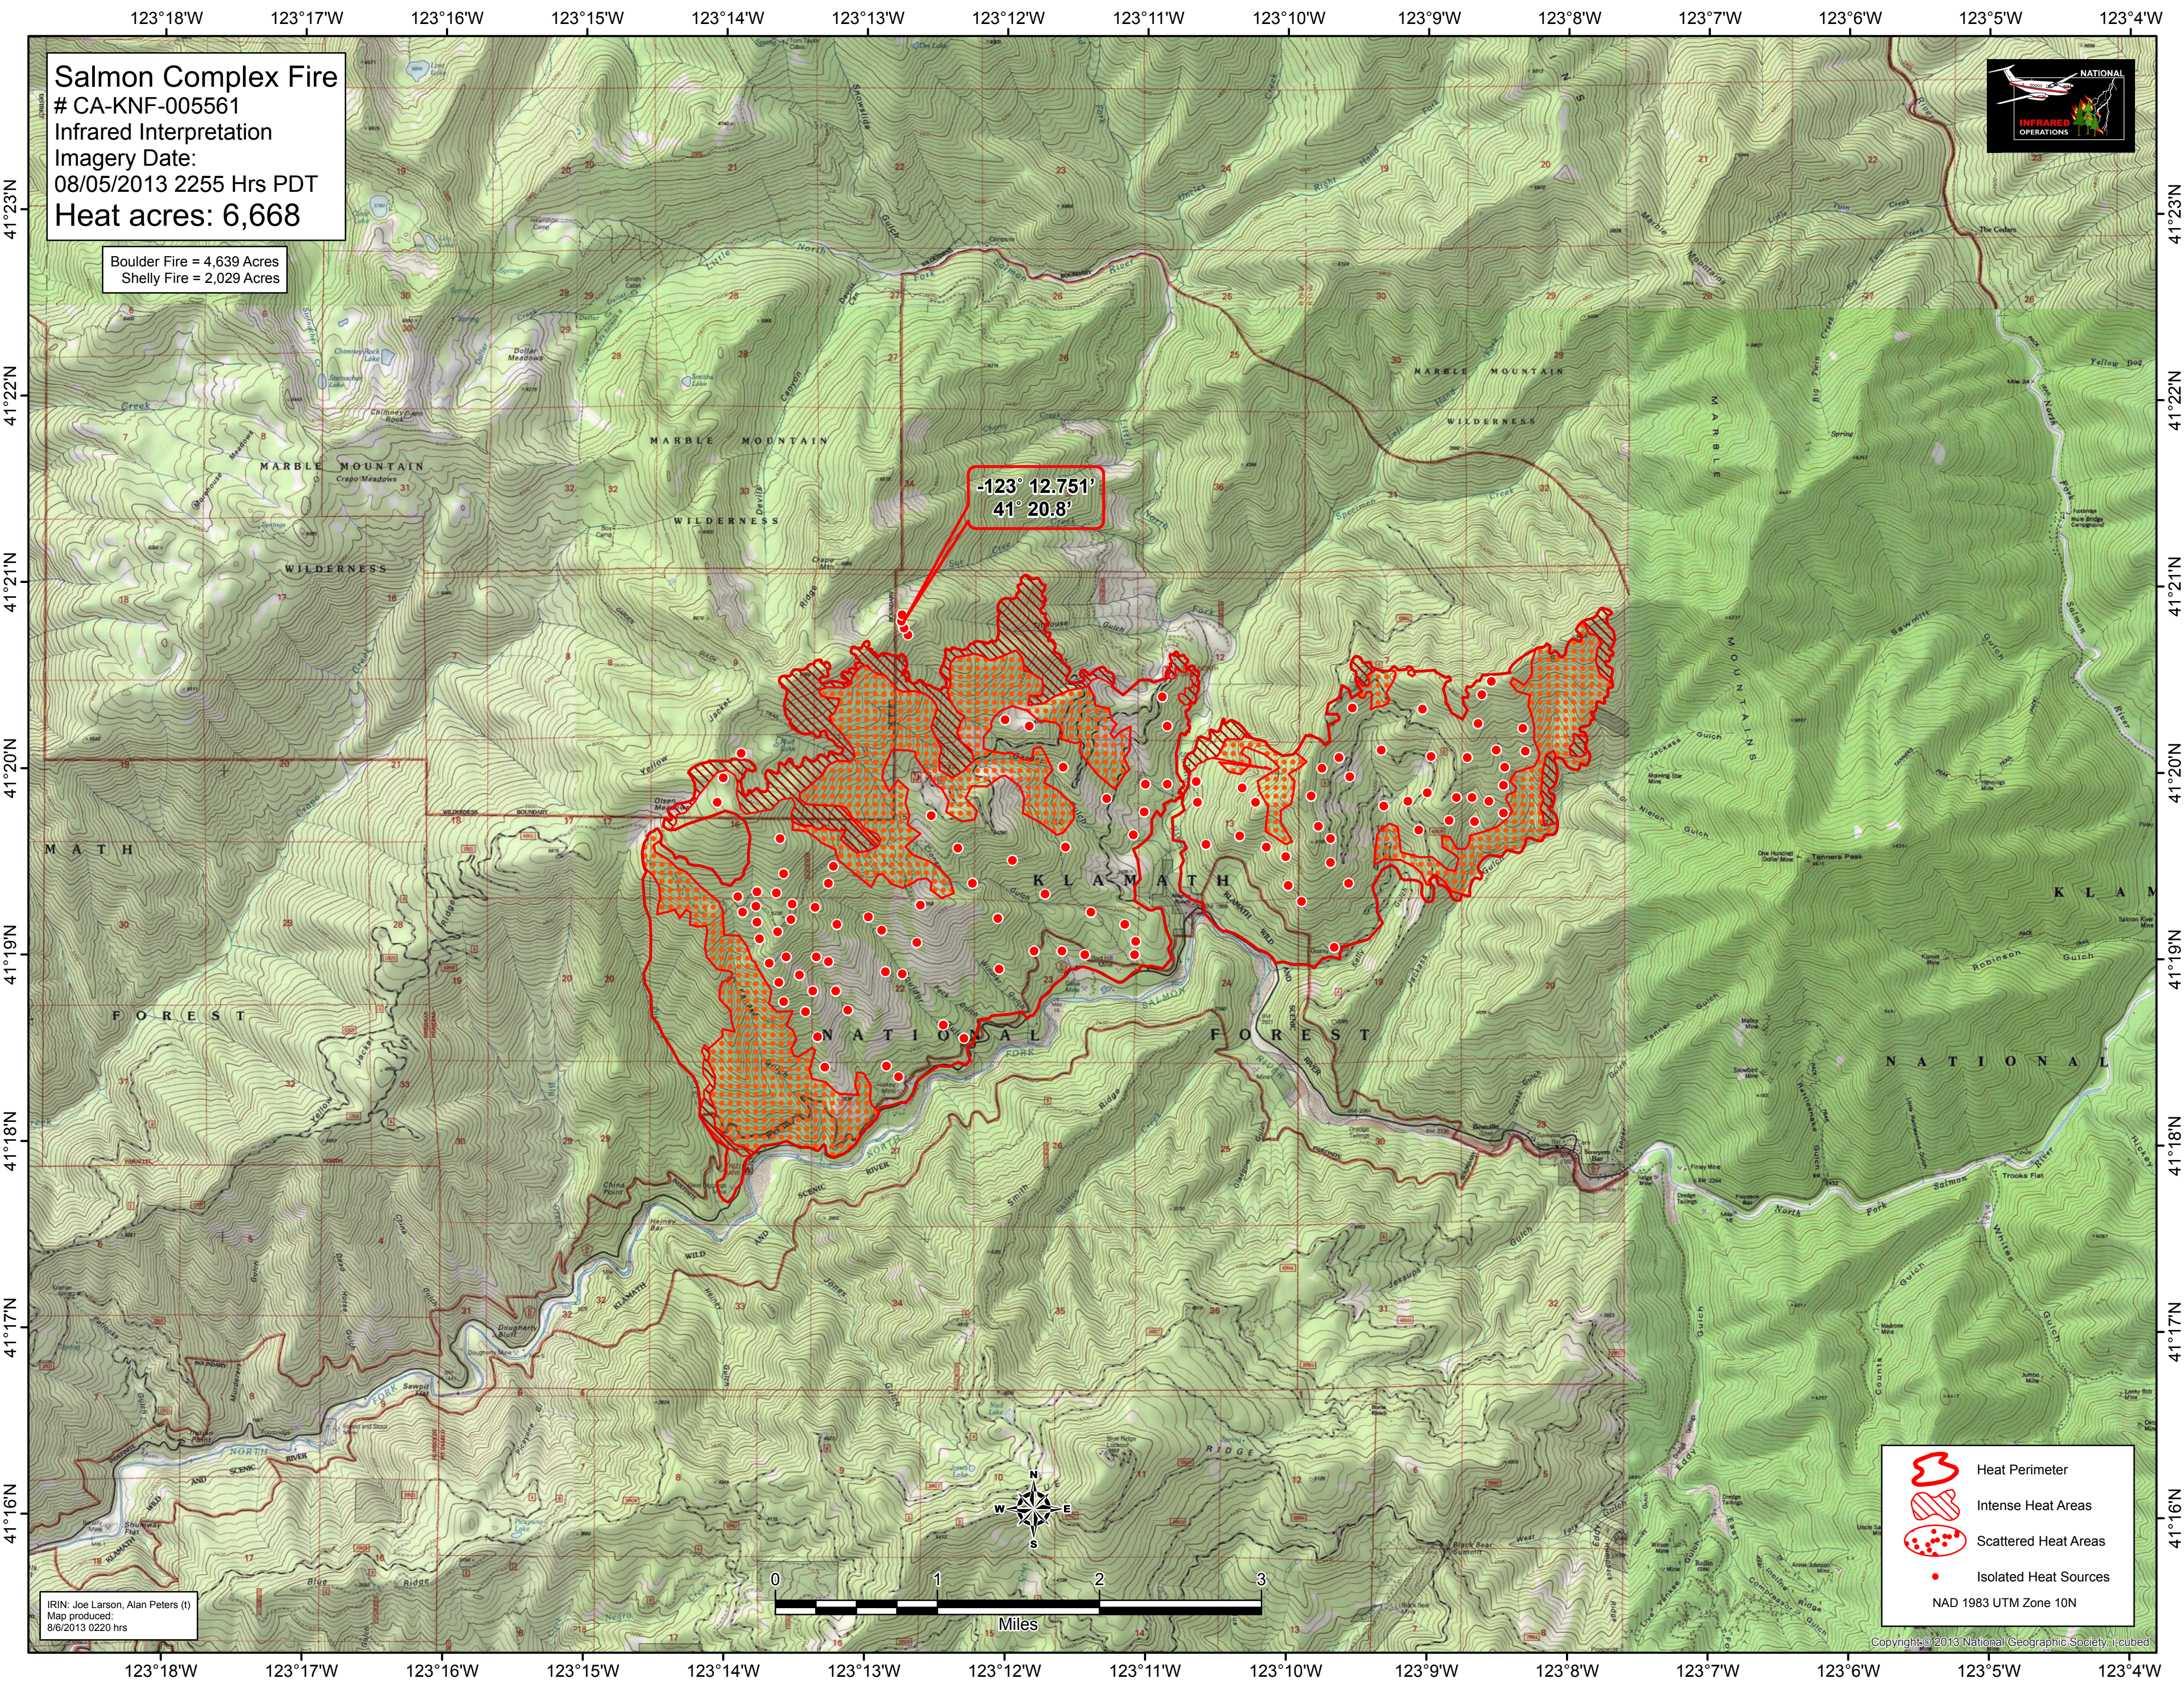

Salmon Complex Fire
CA-KNF-005561
Infrared Interpretation
Imagery Date:
08/05/2013 2255 Hrs PDT
Heat acres: 6,668

Boulder Fire = 4,639 Acres
Shelly Fire = 2,029 Acres

-123° 12.751'
41° 20.8'

IRIN: Joe Larson, Alan Peters (t)
Map produced:
8/6/2013 0220 hrs

- Heat Perimeter
- Intense Heat Areas
- Scattered Heat Areas
- Isolated Heat Sources

NAD 1983 UTM Zone 10N