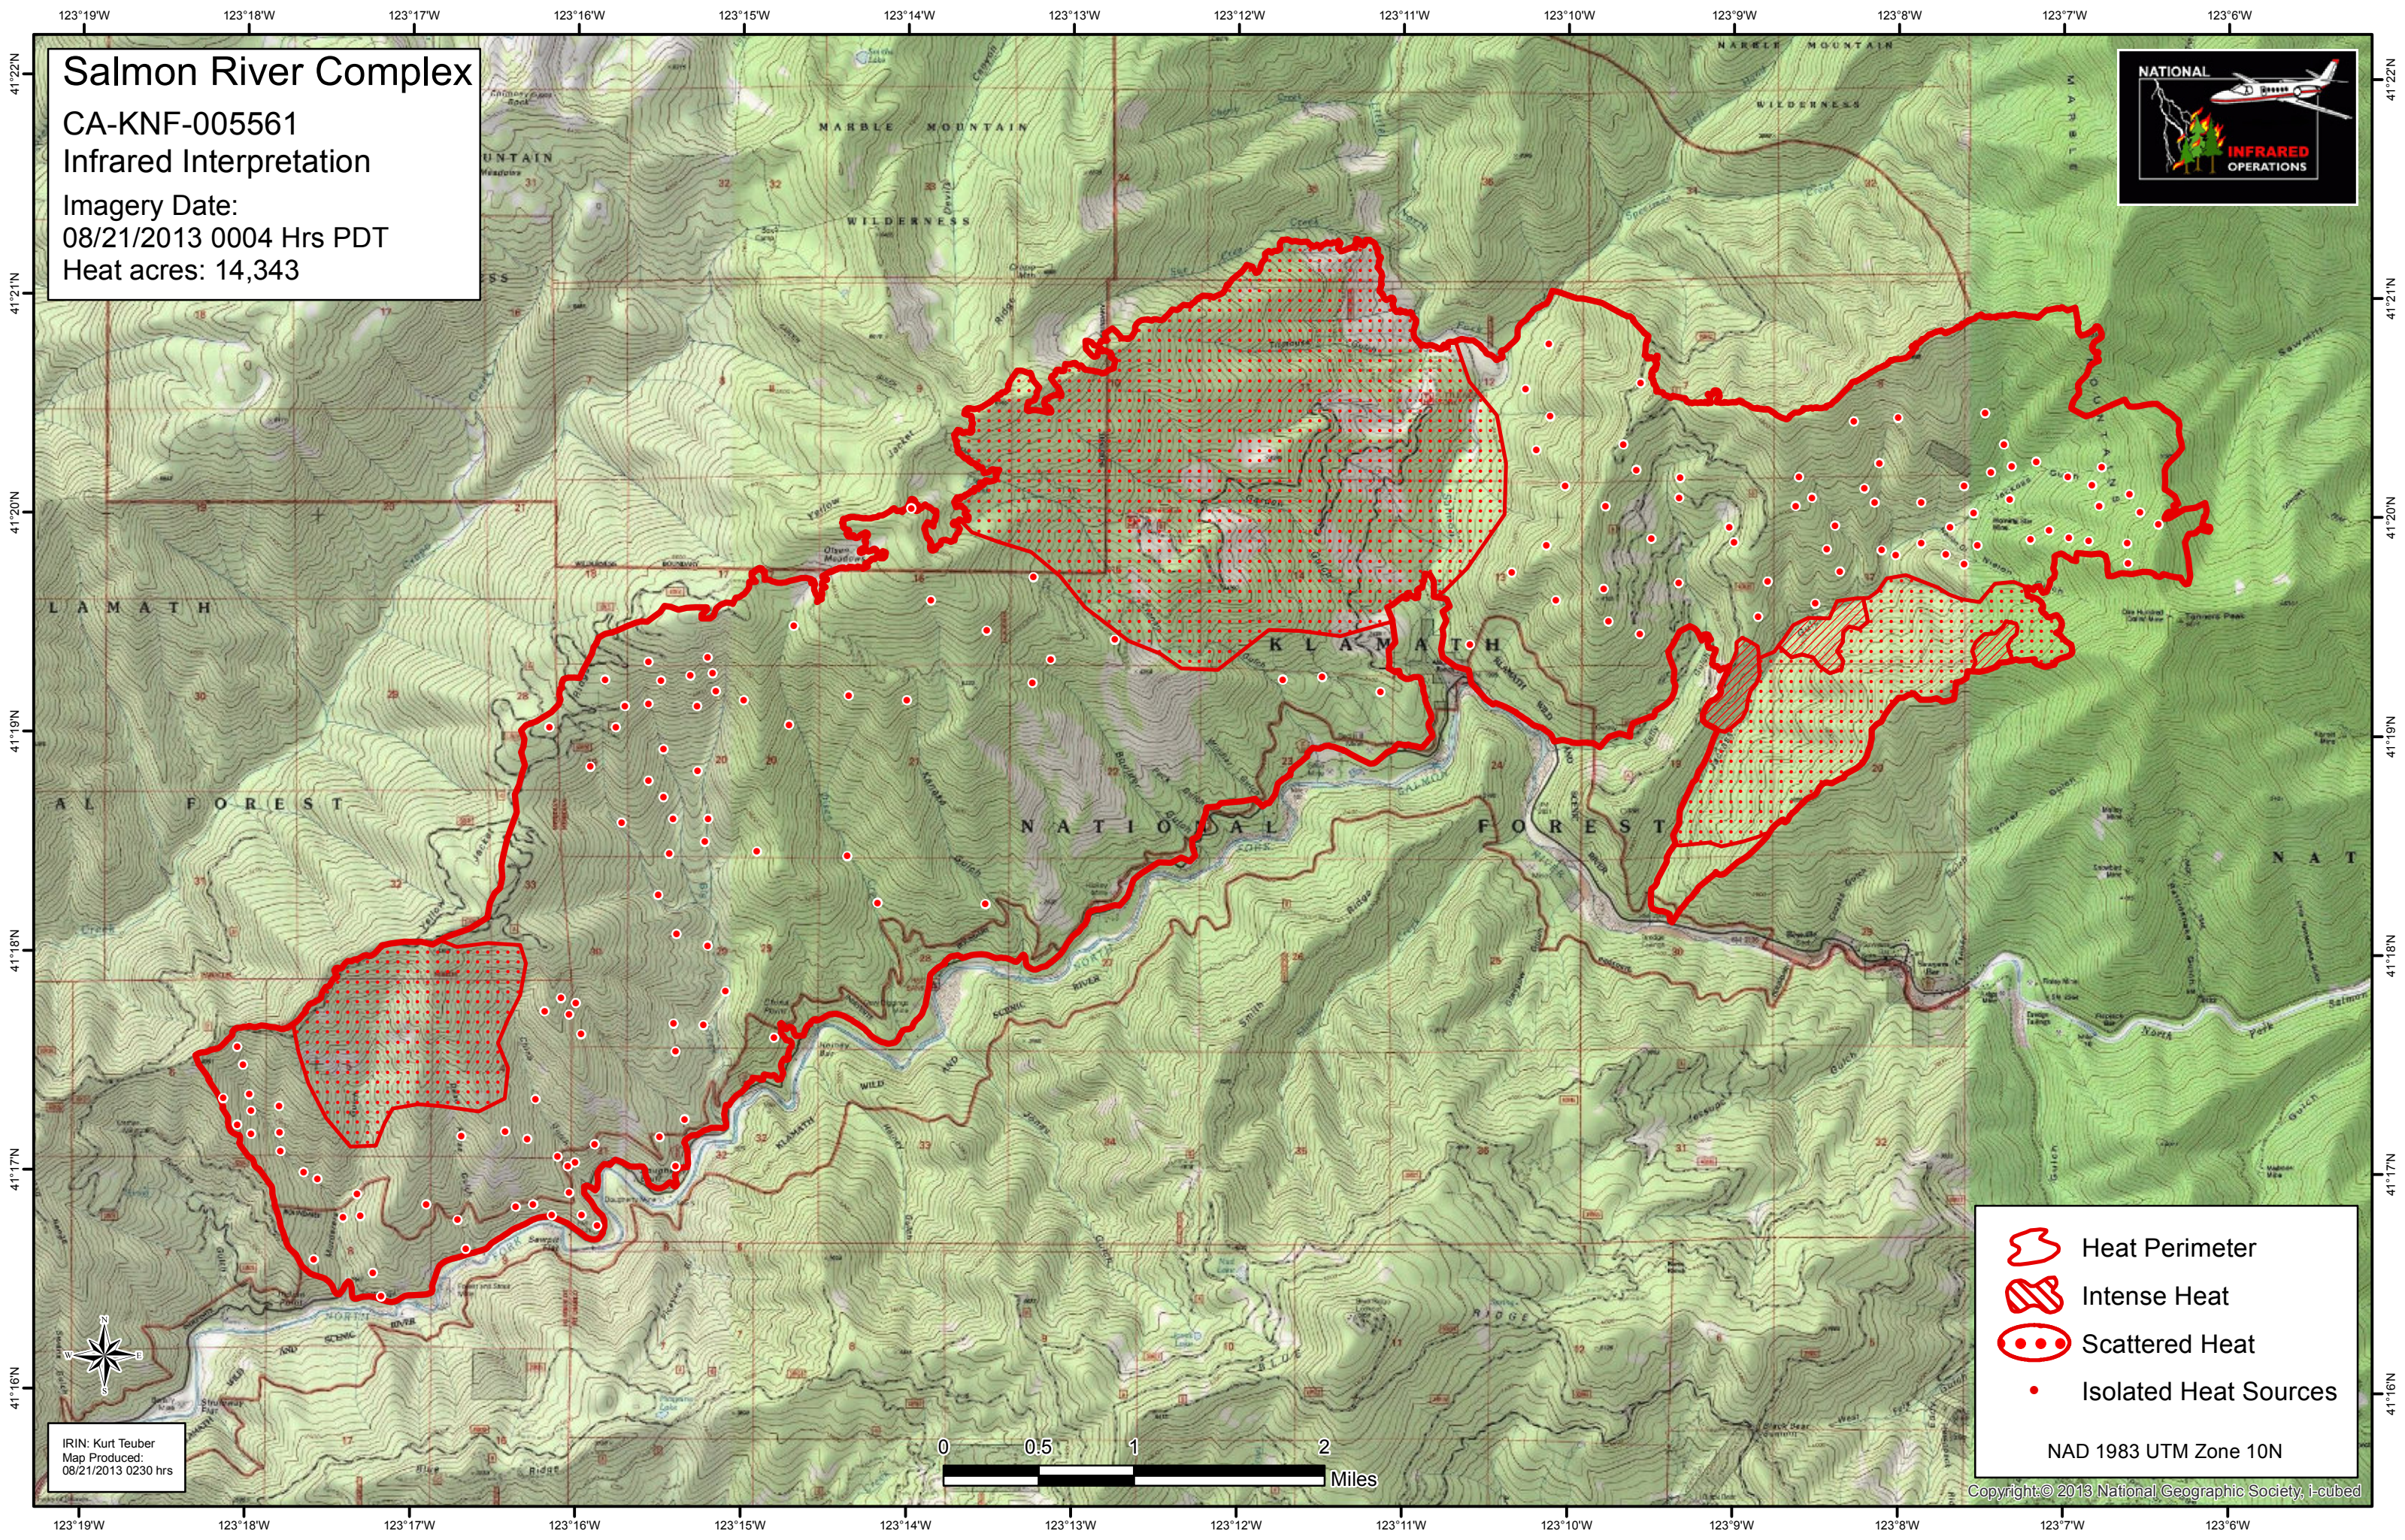

Salmon River Complex

CA-KNF-005561

Infrared Interpretation

Imagery Date:

08/21/2013 0004 Hrs PDT

Heat acres: 14,343

IRIN: Kurt Teuber
Map Produced:
08/21/2013 0230 hrs

- Heat Perimeter
- Intense Heat
- Scattered Heat
- Isolated Heat Sources

NAD 1983 UTM Zone 10N

Copyright © 2013 National Geographic Society, i-cubed