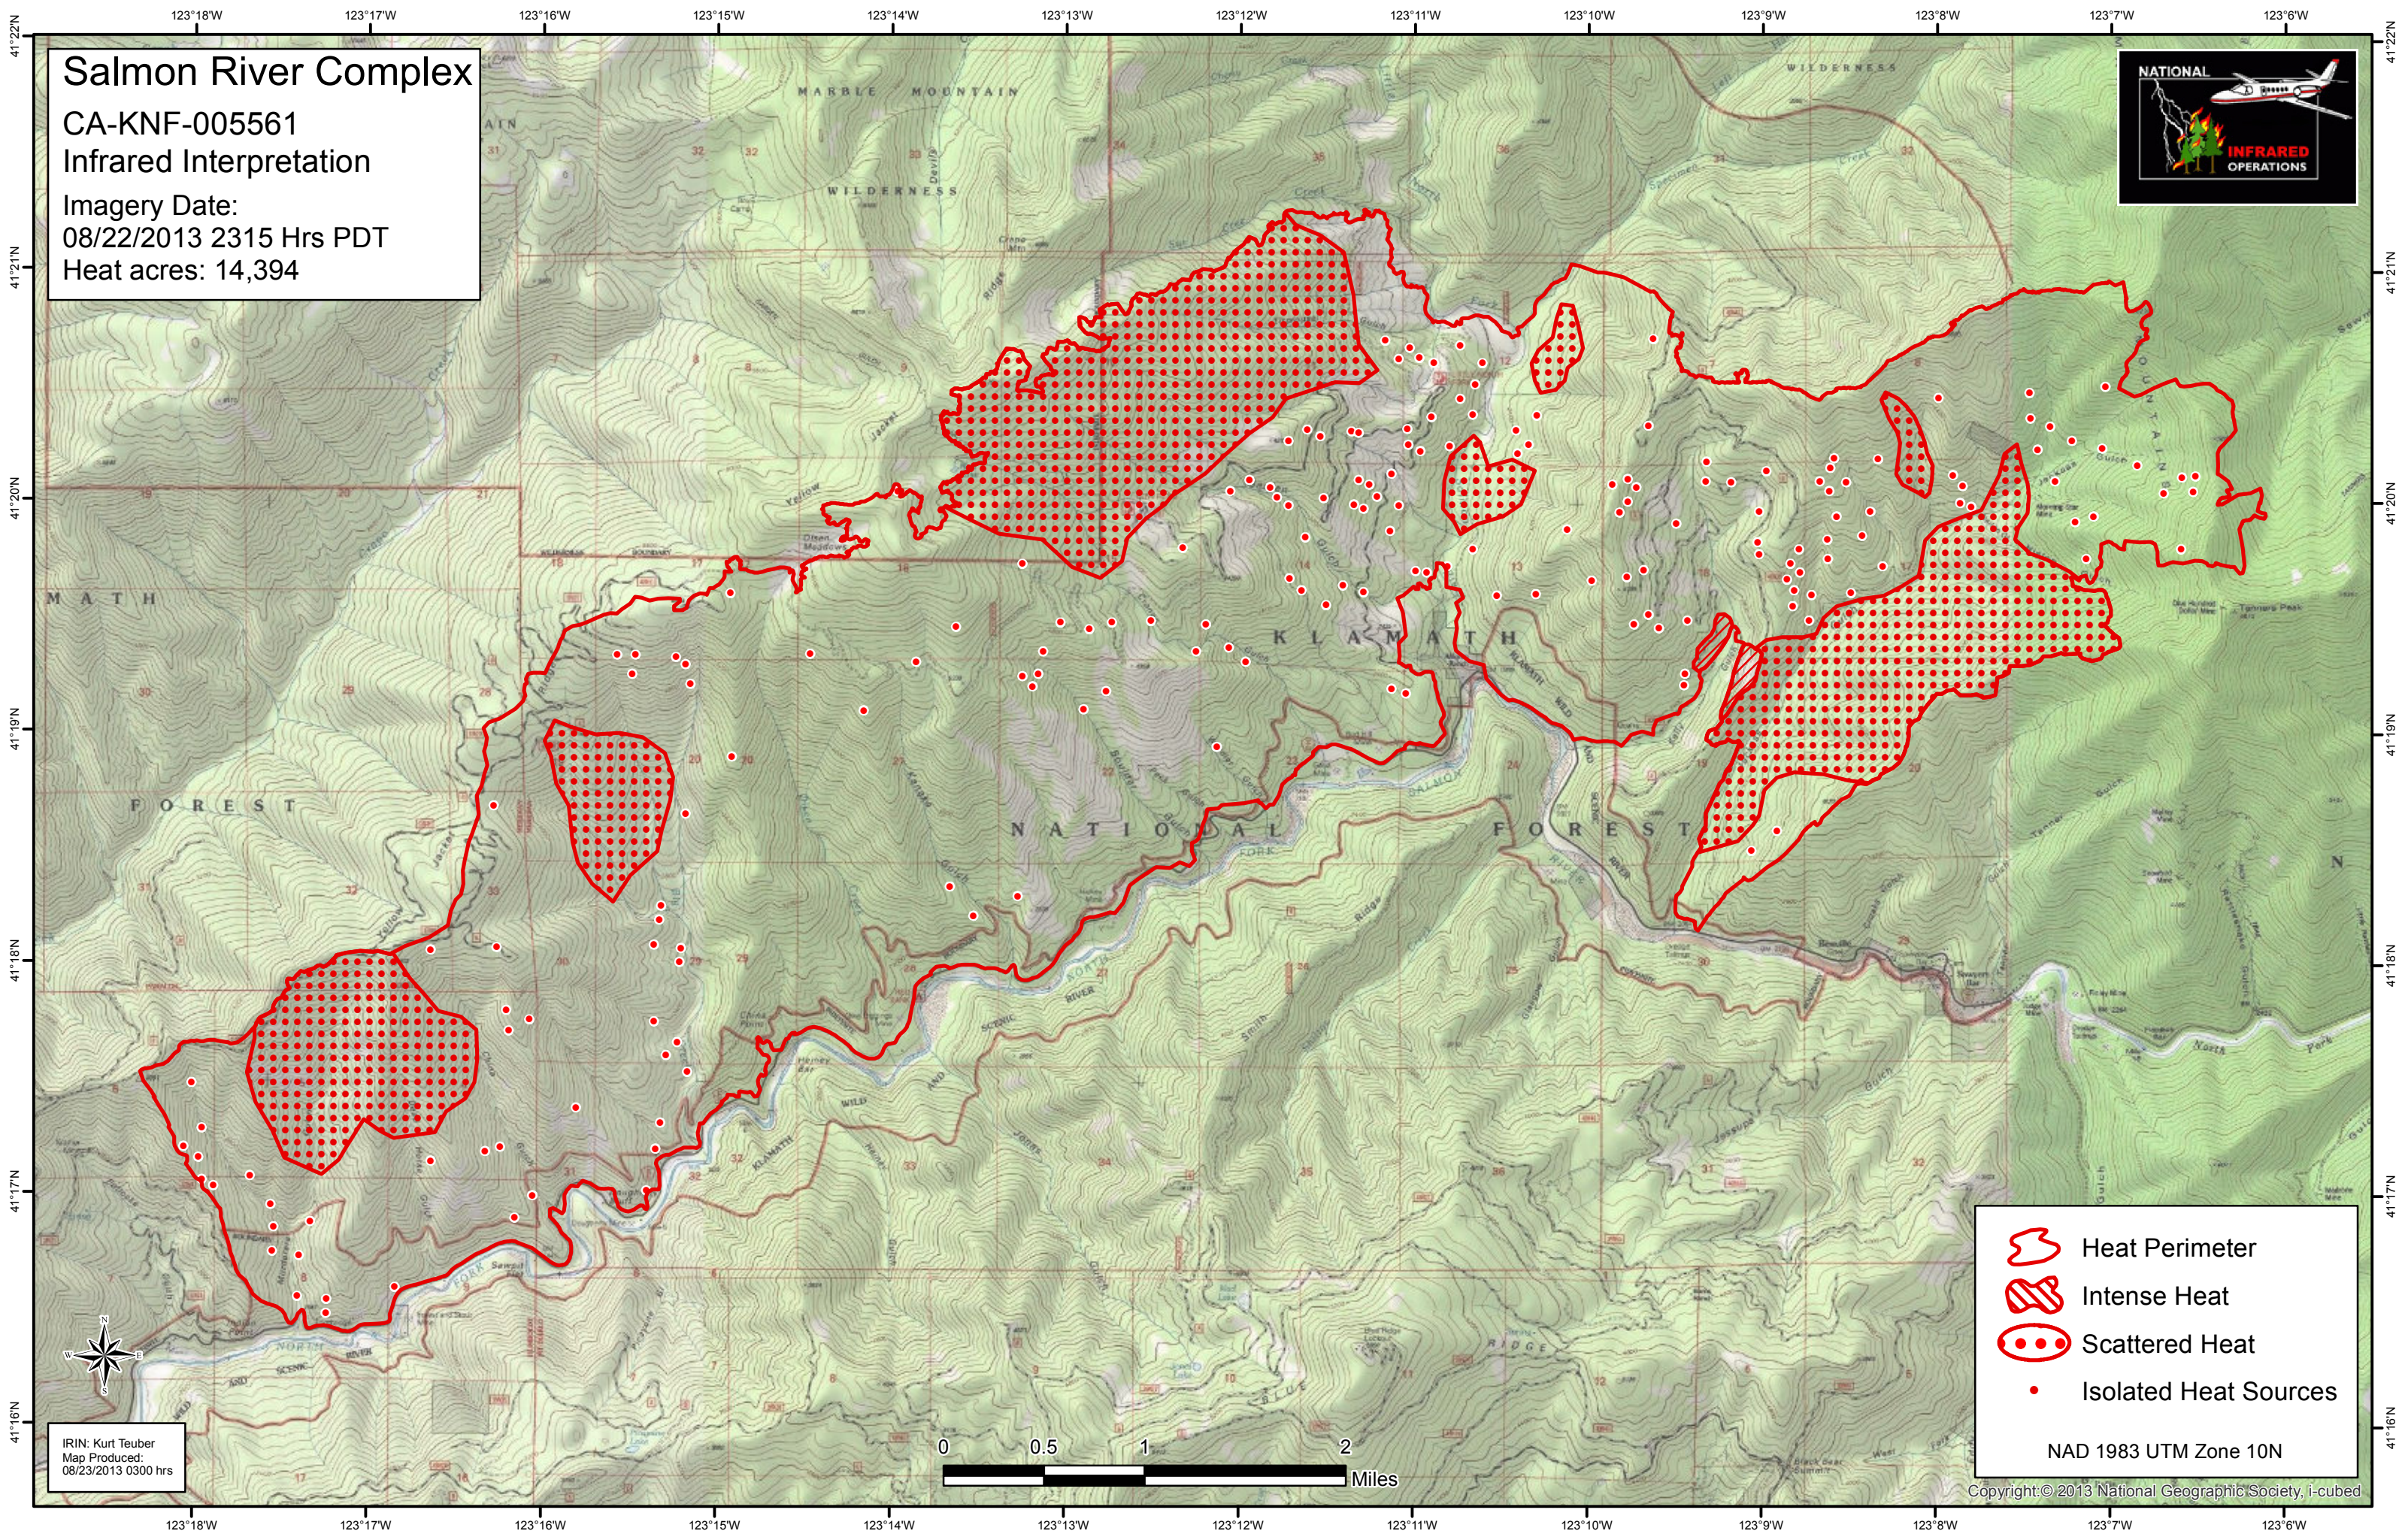

Salmon River Complex

CA-KNF-005561

Infrared Interpretation

Imagery Date:

08/22/2013 2315 Hrs PDT

Heat acres: 14,394

- Heat Perimeter
- Intense Heat
- Scattered Heat
- Isolated Heat Sources

NAD 1983 UTM Zone 10N

IRIN: Kurt Teuber
Map Produced:
08/23/2013 0300 hrs