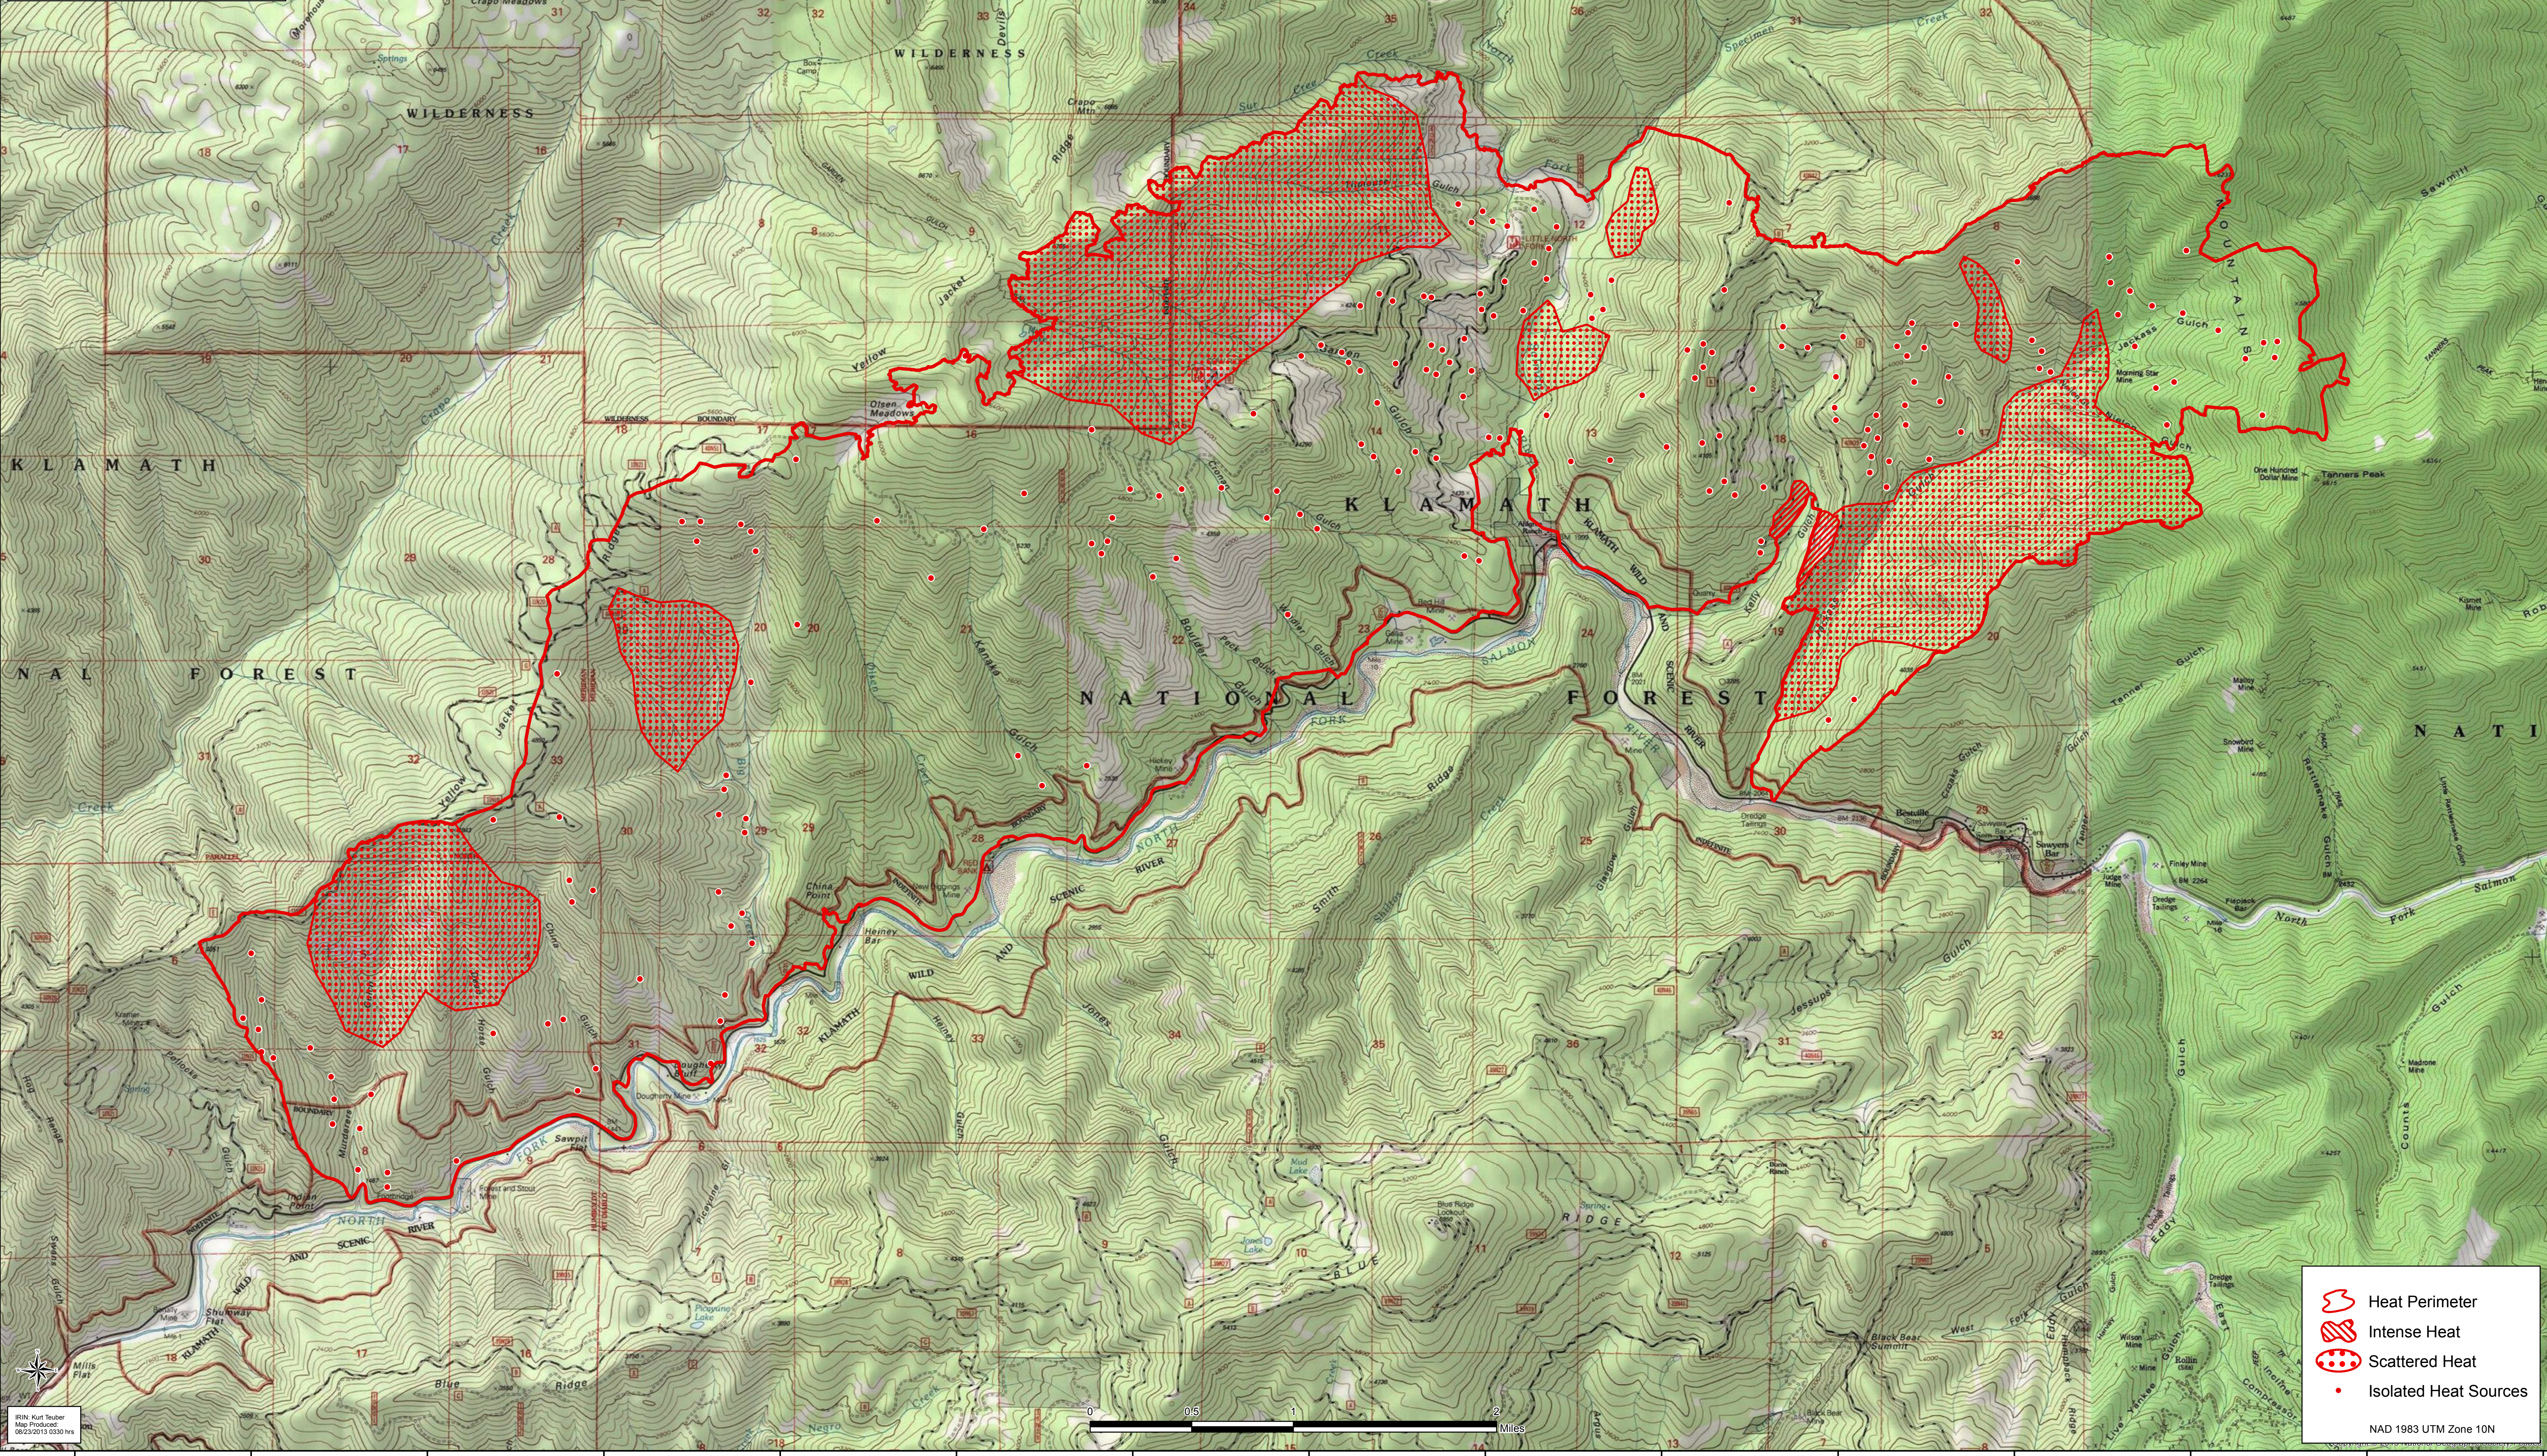

Salmon River Complex
CA-KNF-005561
Infrared Interpretation
Imagery Date:
08/22/2013 2315 hrs PDT
Heat acres: 14,394

-  Heat Perimeter
-  Intense Heat
-  Scattered Heat
-  Isolated Heat Sources

NAD 1983 UTM Zone 10N

IRN Kurt Teuber
Map Produced:
08/23/2013 0330 hrs