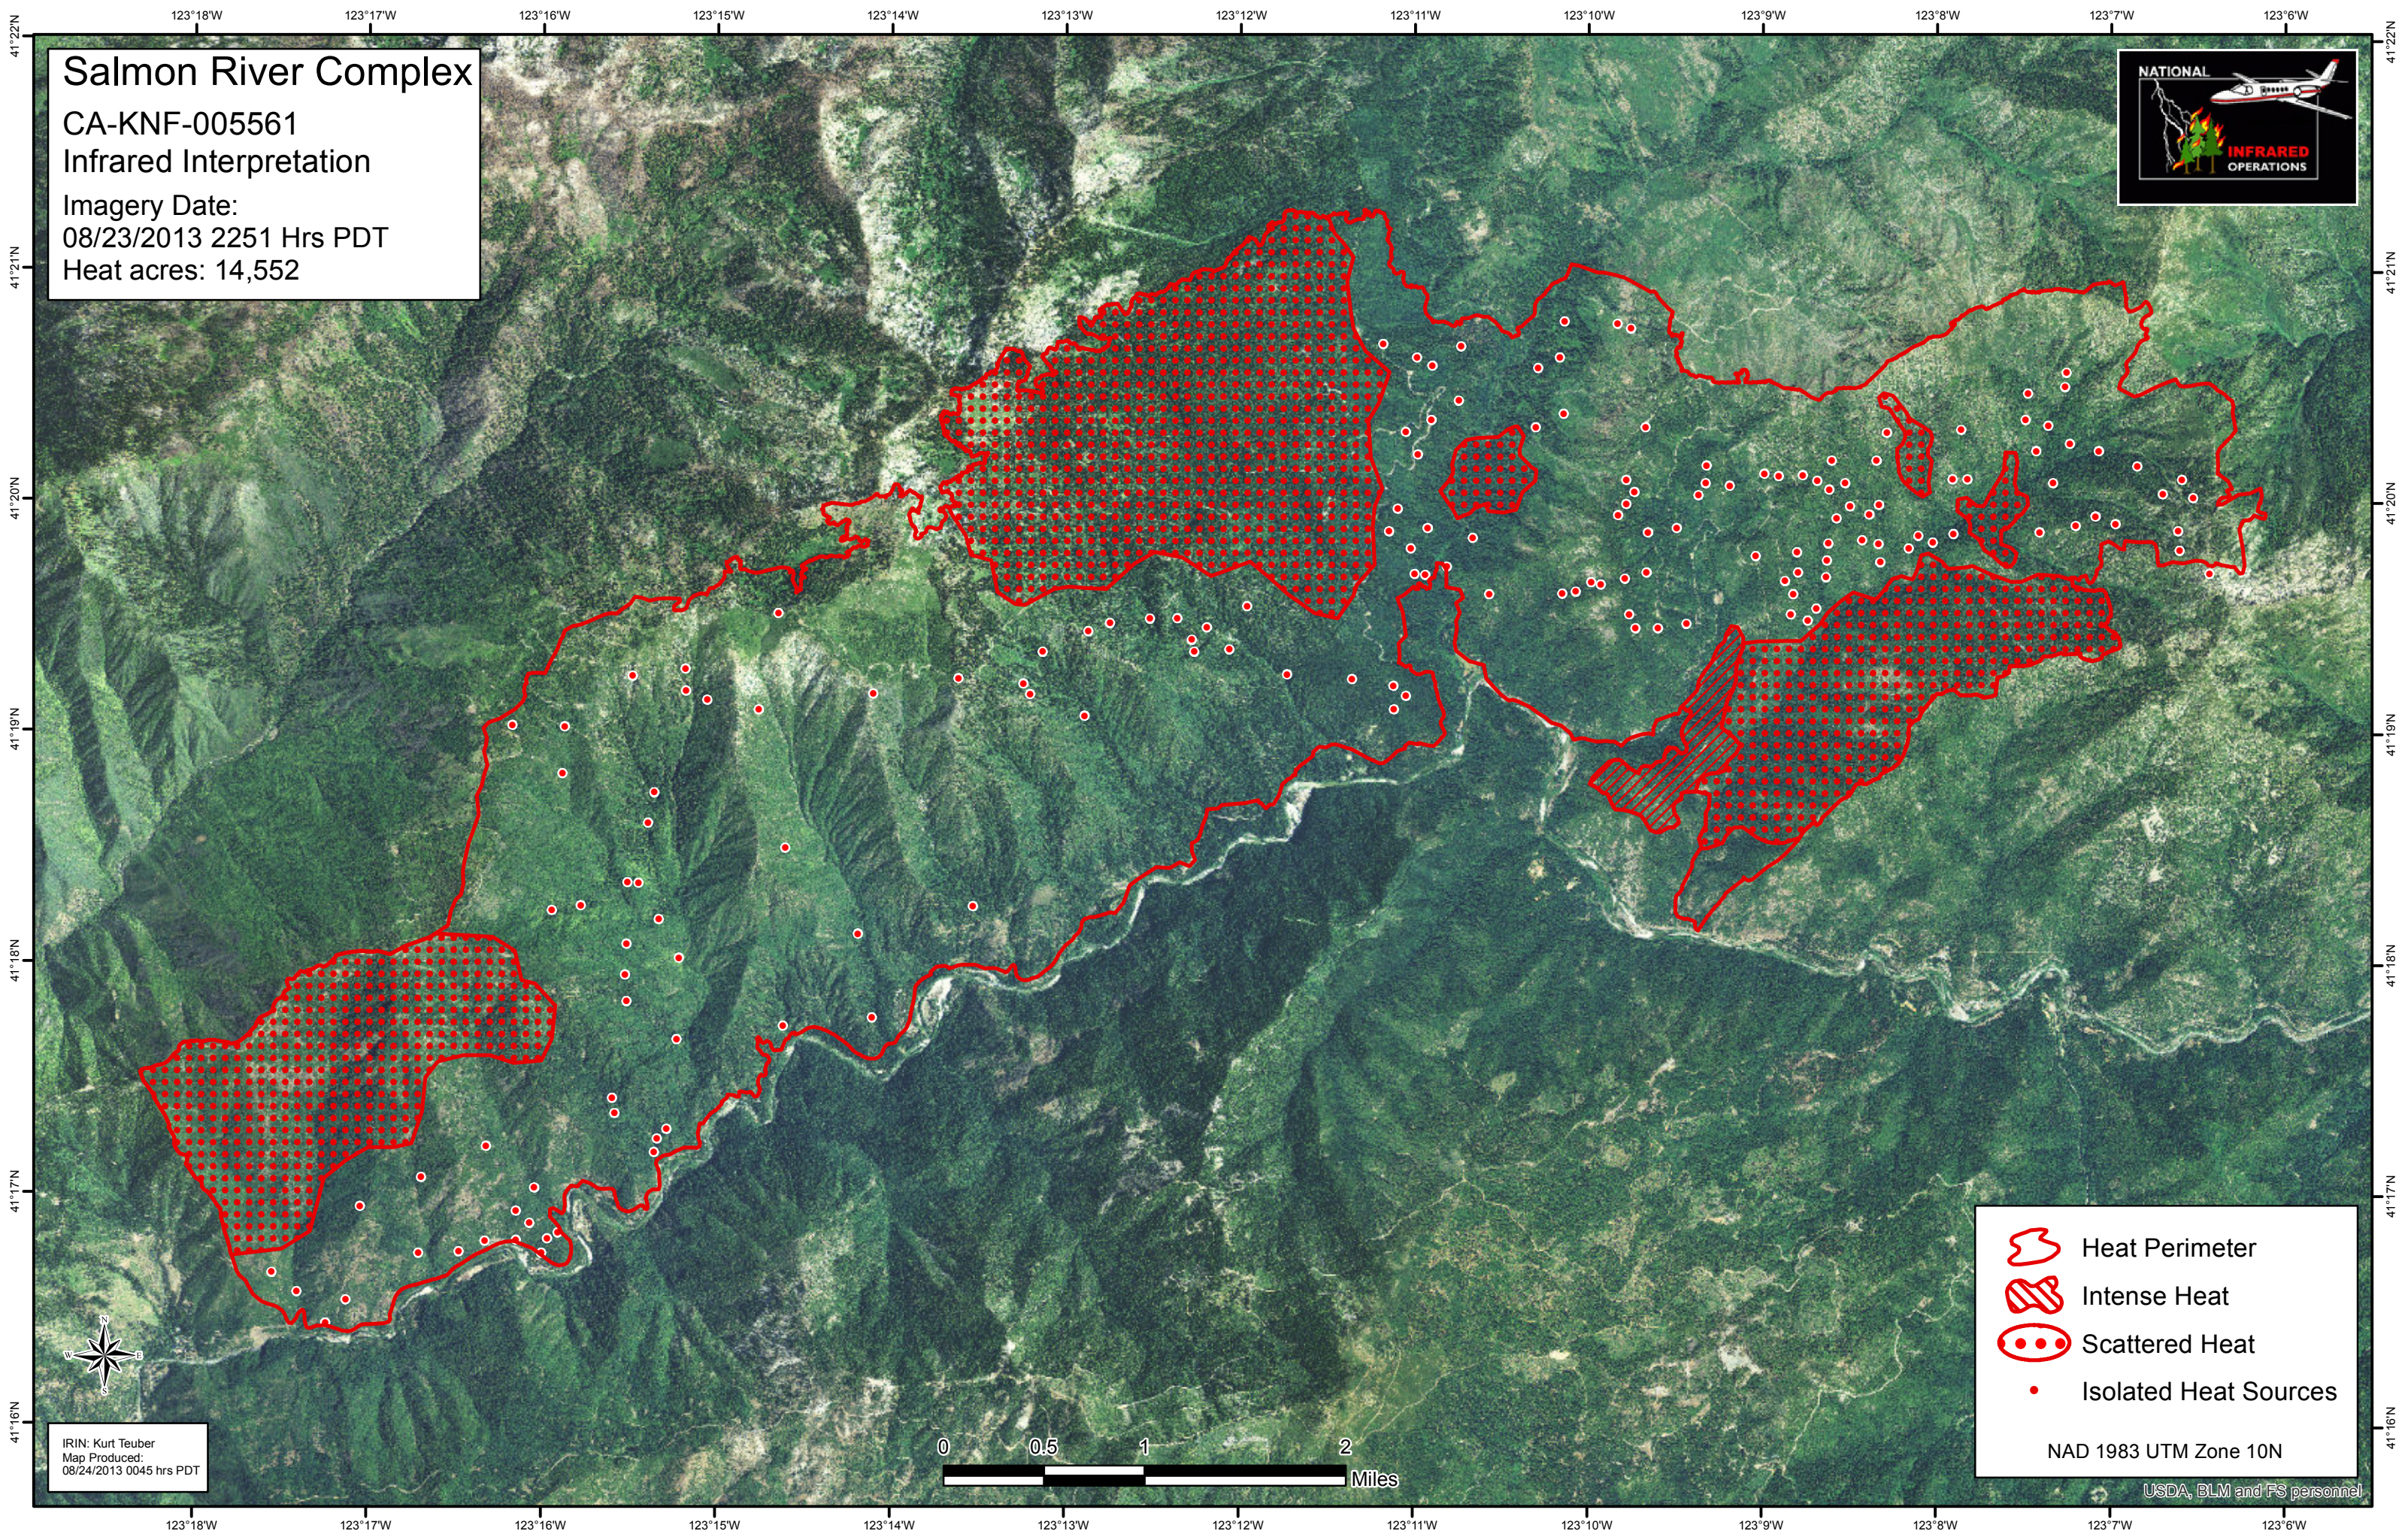

Salmon River Complex

CA-KNF-005561

Infrared Interpretation

Imagery Date:

08/23/2013 2251 Hrs PDT

Heat acres: 14,552

- Heat Perimeter
- Intense Heat
- Scattered Heat
- Isolated Heat Sources

NAD 1983 UTM Zone 10N

IRIN: Kurt Teuber
Map Produced:
08/24/2013 0045 hrs PDT