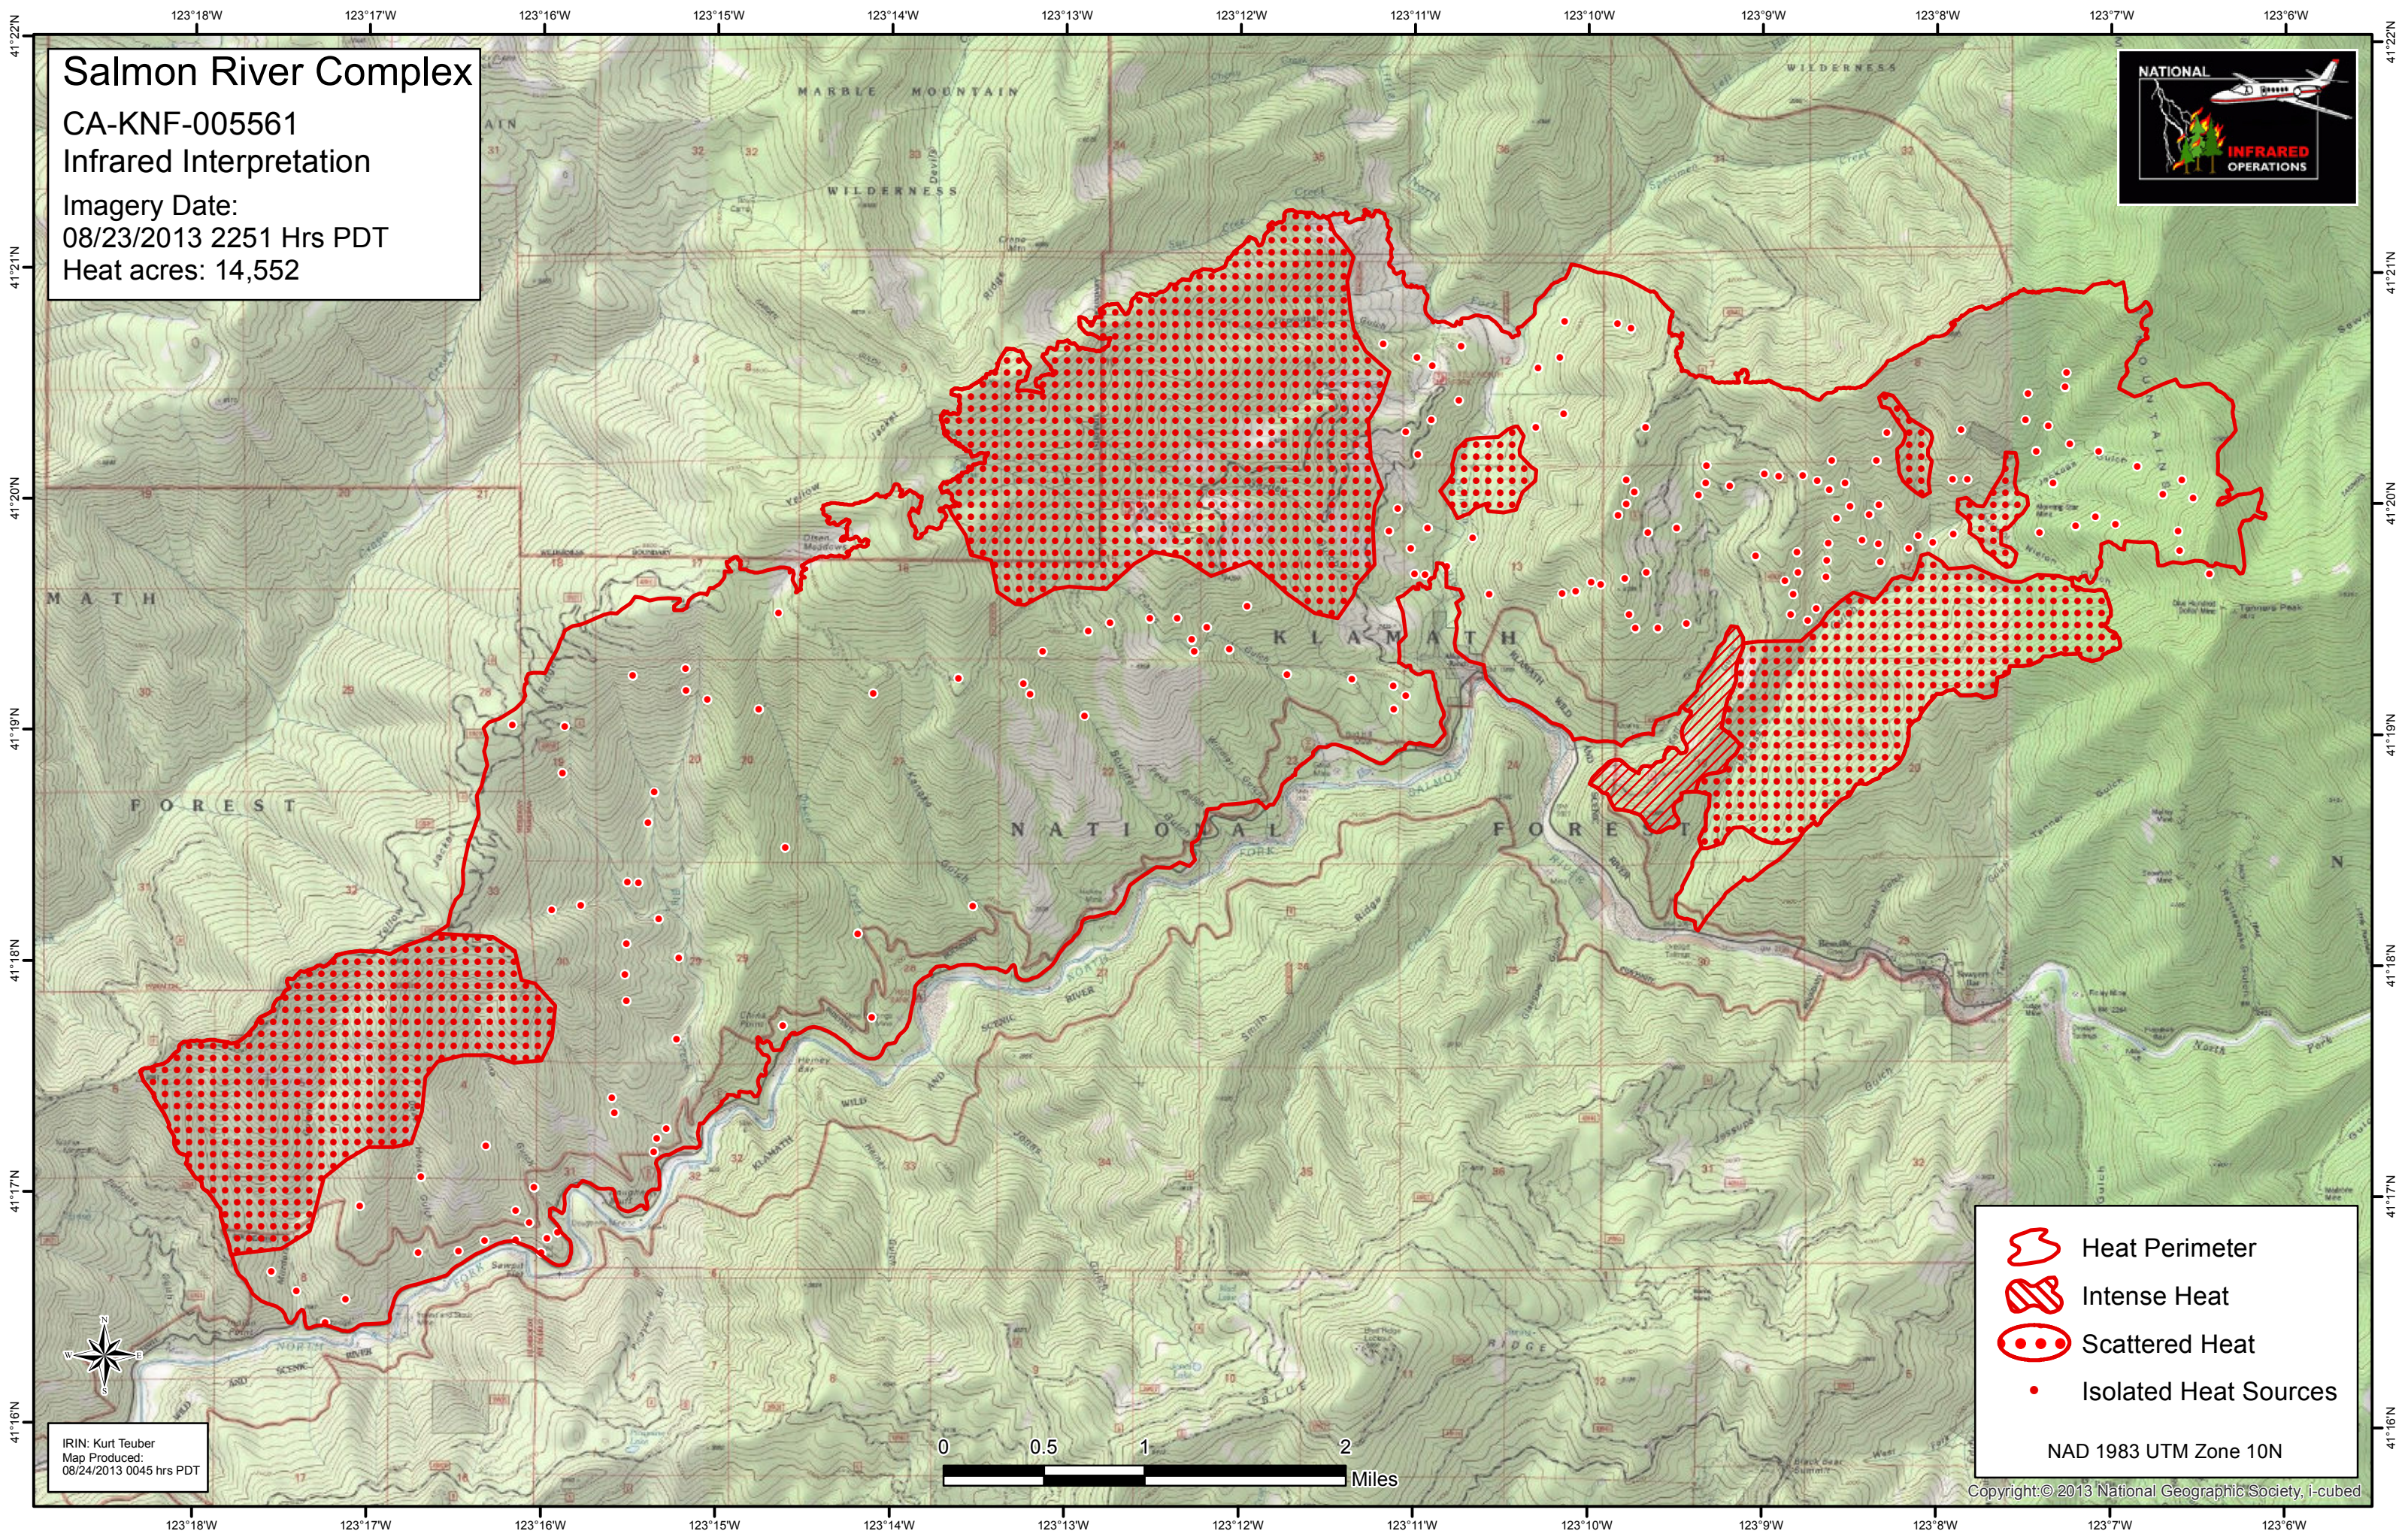

Salmon River Complex

CA-KNF-005561

Infrared Interpretation

Imagery Date:

08/23/2013 2251 Hrs PDT

Heat acres: 14,552

- Heat Perimeter
- Intense Heat
- Scattered Heat
- Isolated Heat Sources

NAD 1983 UTM Zone 10N

IRIN: Kurt Teuber
Map Produced:
08/24/2013 0045 hrs PDT