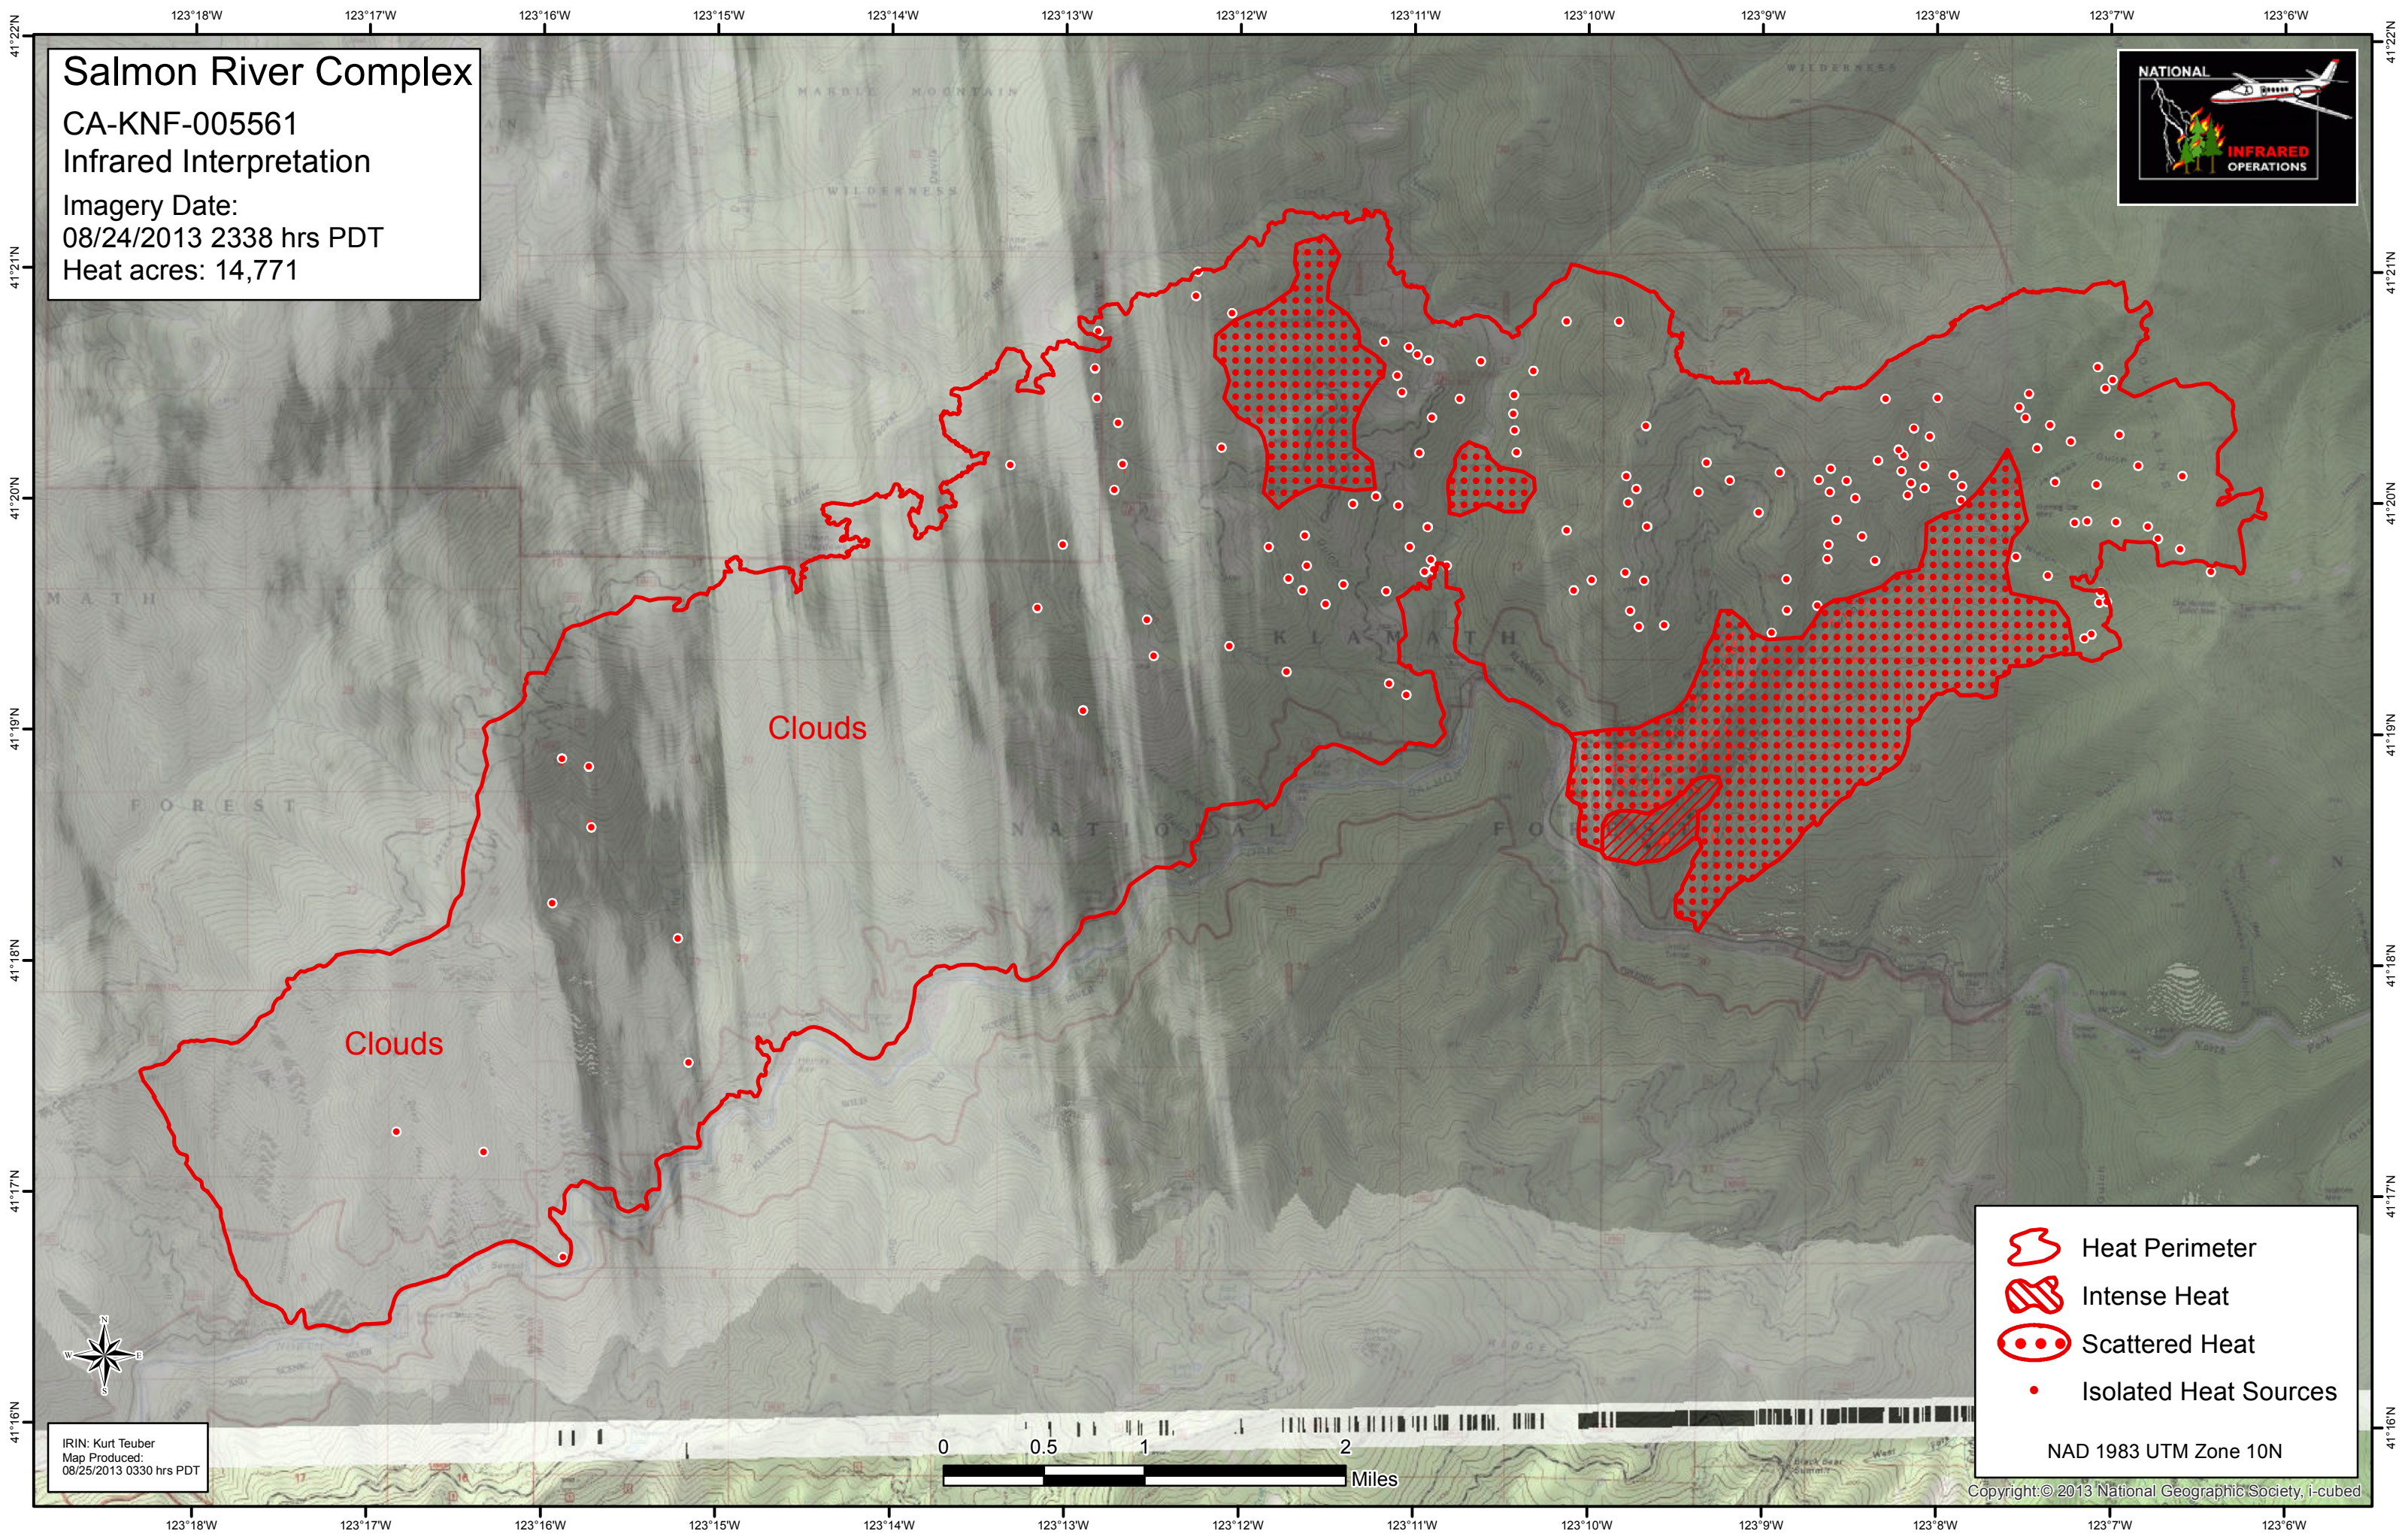

Salmon River Complex

CA-KNF-005561

Infrared Interpretation

Imagery Date:

08/24/2013 2338 hrs PDT

Heat acres: 14,771

IRIN: Kurt Teuber
Map Produced:
08/25/2013 0330 hrs PDT

- Heat Perimeter
- Intense Heat
- Scattered Heat
- Isolated Heat Sources

NAD 1983 UTM Zone 10N

Copyright © 2013 National Geographic Society, i-cubed