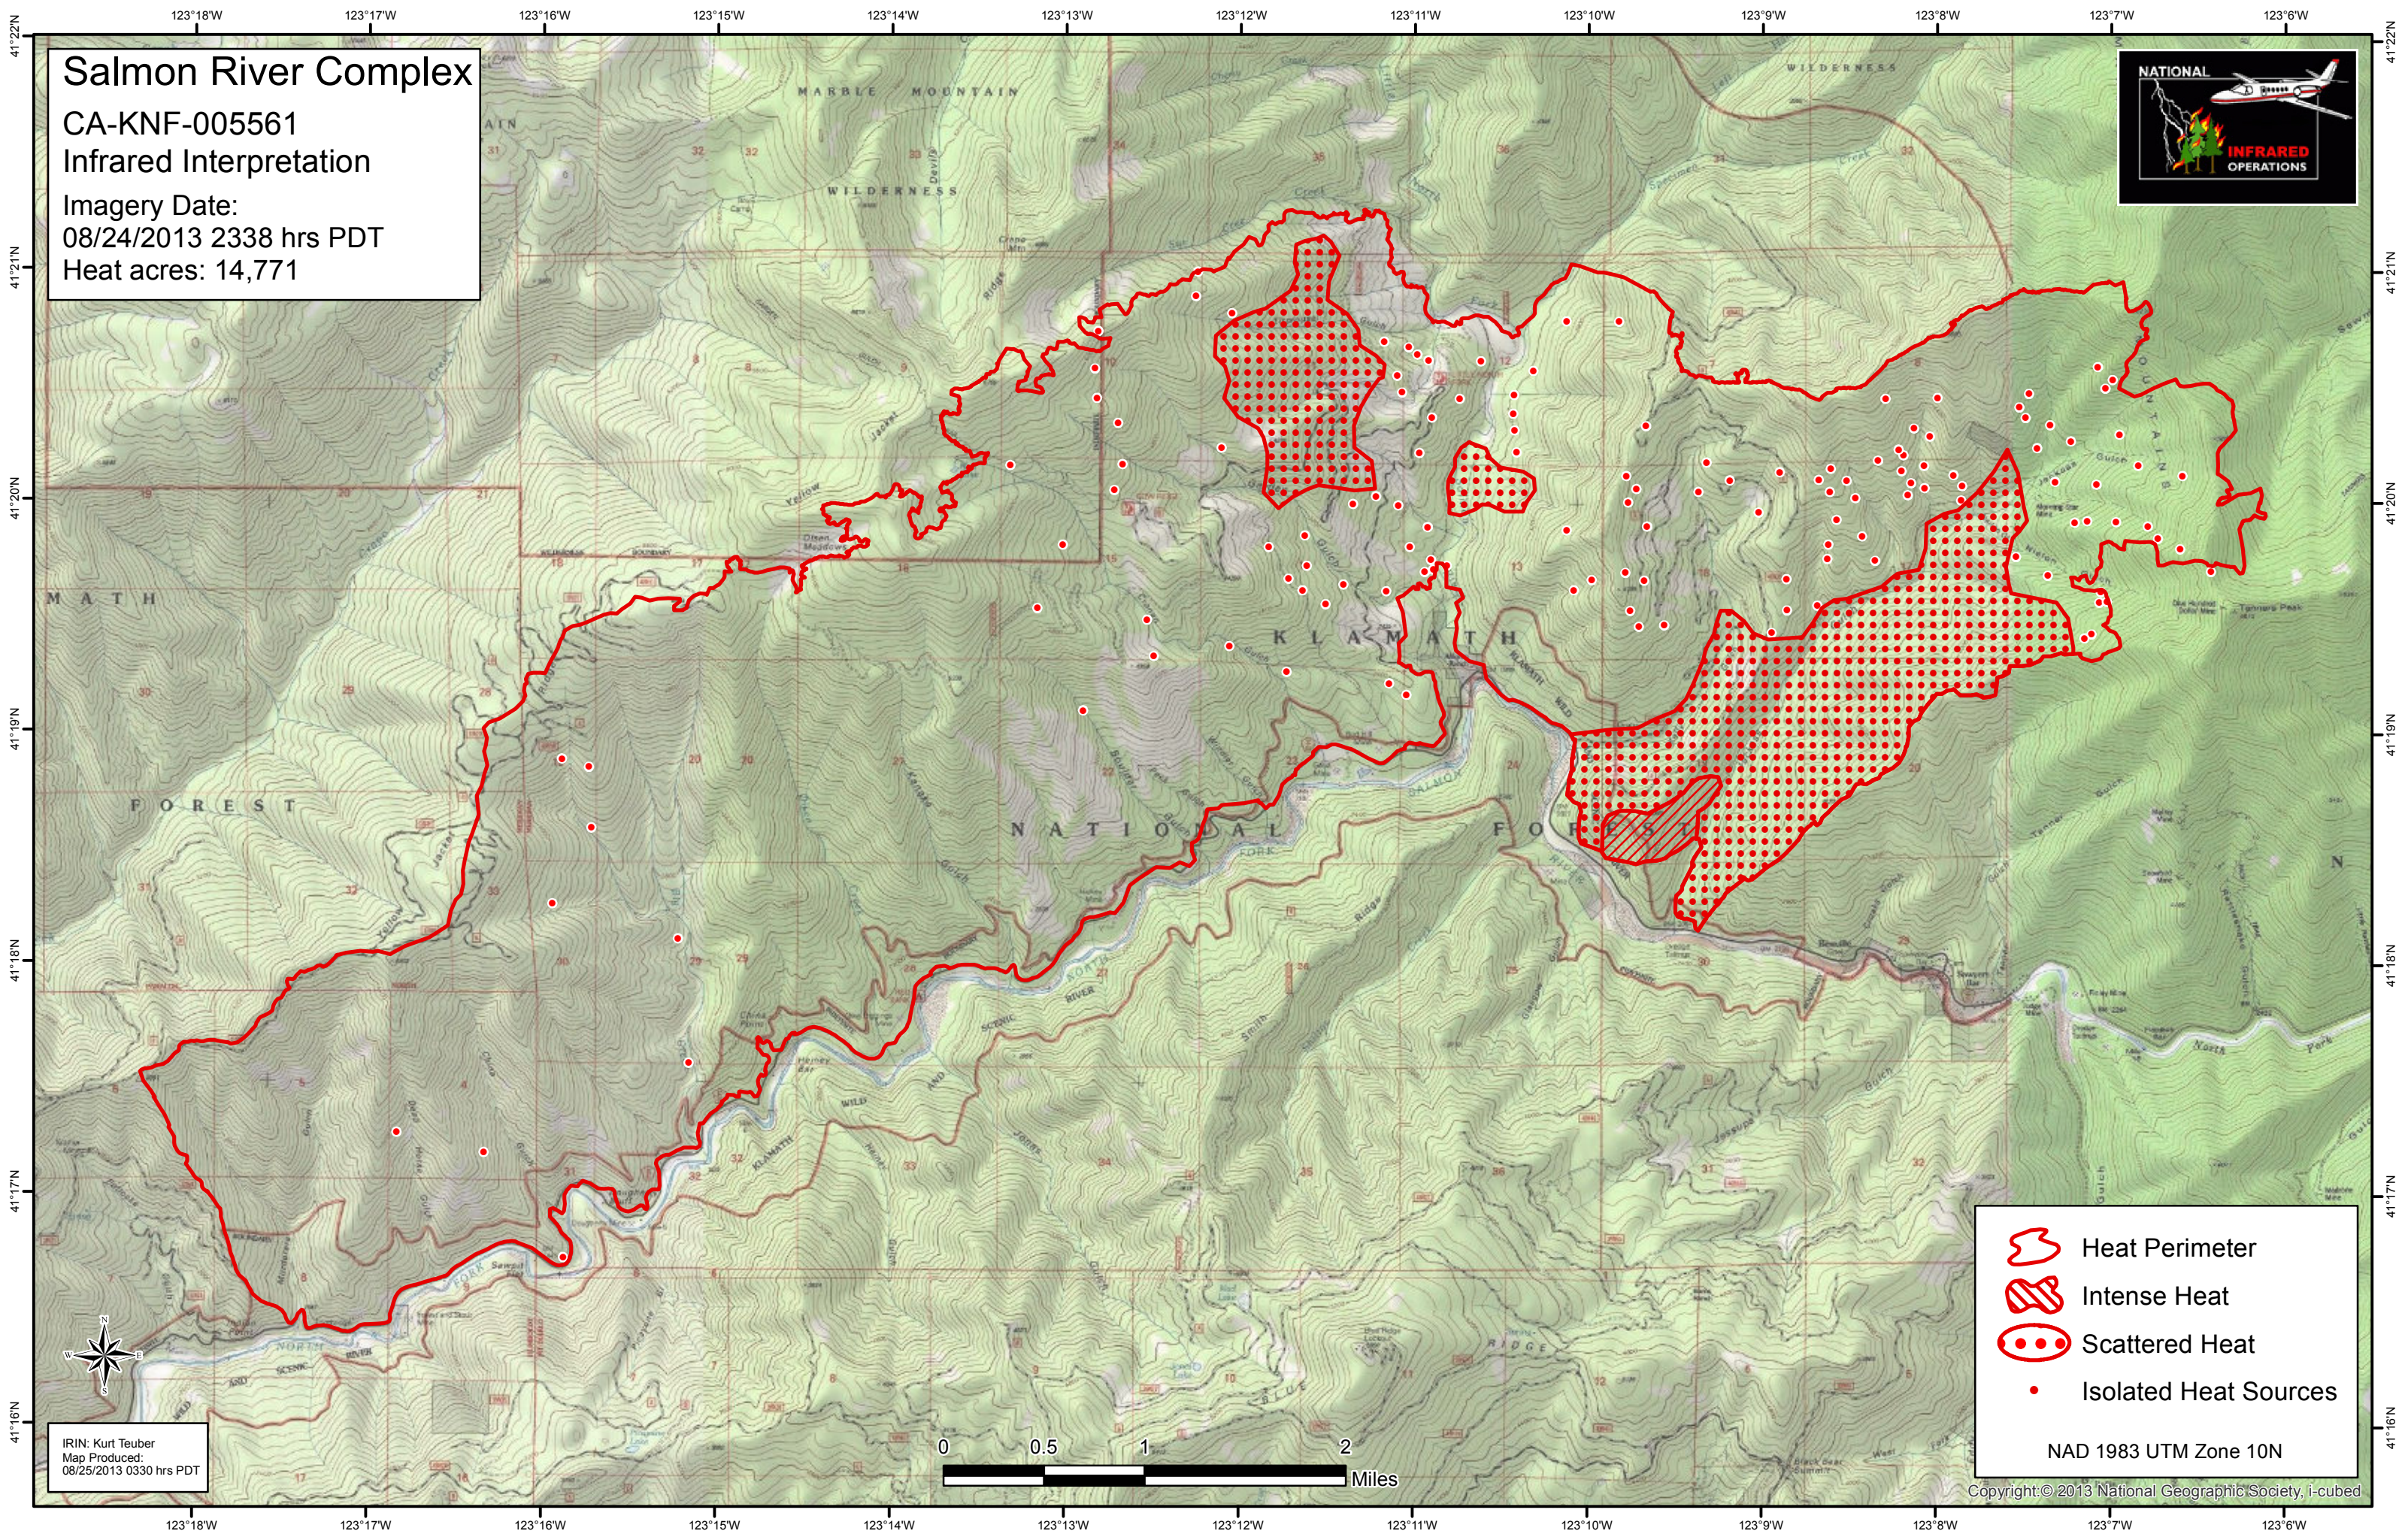

Salmon River Complex

CA-KNF-005561

Infrared Interpretation

Imagery Date:

08/24/2013 2338 hrs PDT

Heat acres: 14,771

- Heat Perimeter
- Intense Heat
- Scattered Heat
- Isolated Heat Sources

NAD 1983 UTM Zone 10N

IRIN: Kurt Teuber
Map Produced:
08/25/2013 0330 hrs PDT