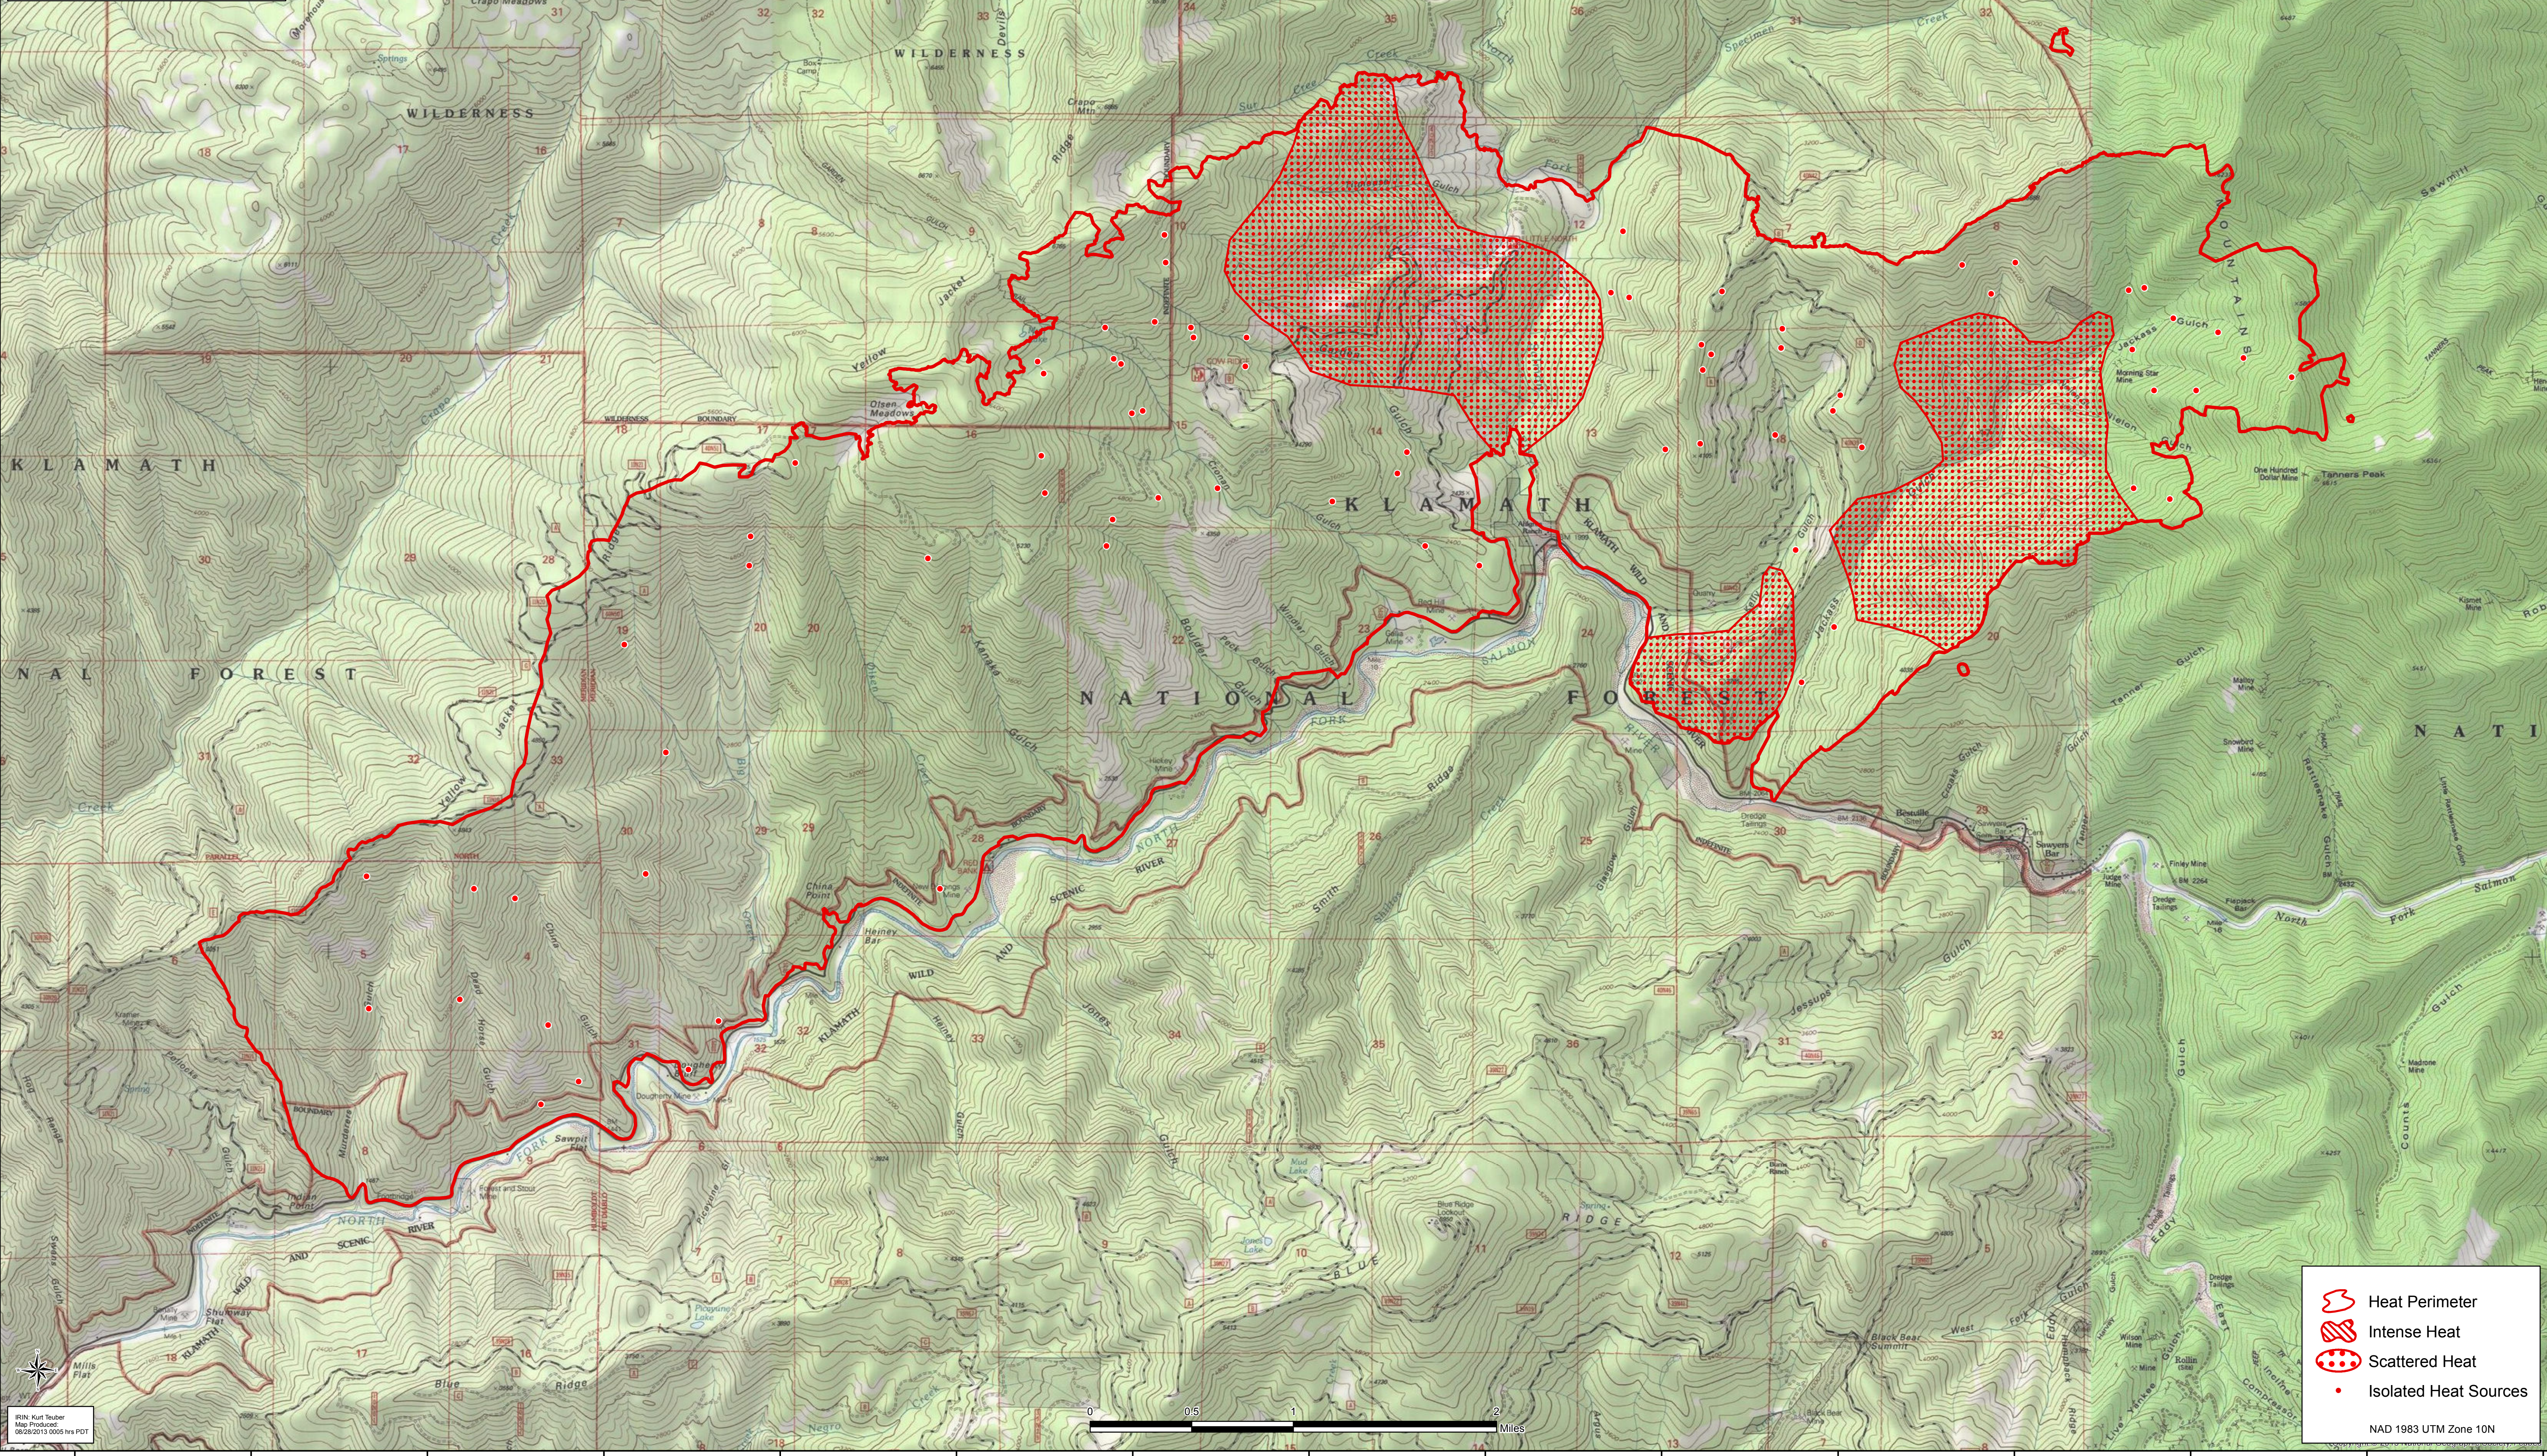

Salmon River Complex
 CA-KNF-005561
Infrared Interpretation
 Imagery Date:
 08/27/2013 22:55 hrs PDT
 Heat acres: 14,740

-  Heat Perimeter
-  Intense Heat
-  Scattered Heat
-  Isolated Heat Sources

NAD 1983 UTM Zone 10N

IRN: Kurt Teuber
 Map Produced:
 08/28/2013 00:05 hrs PDT