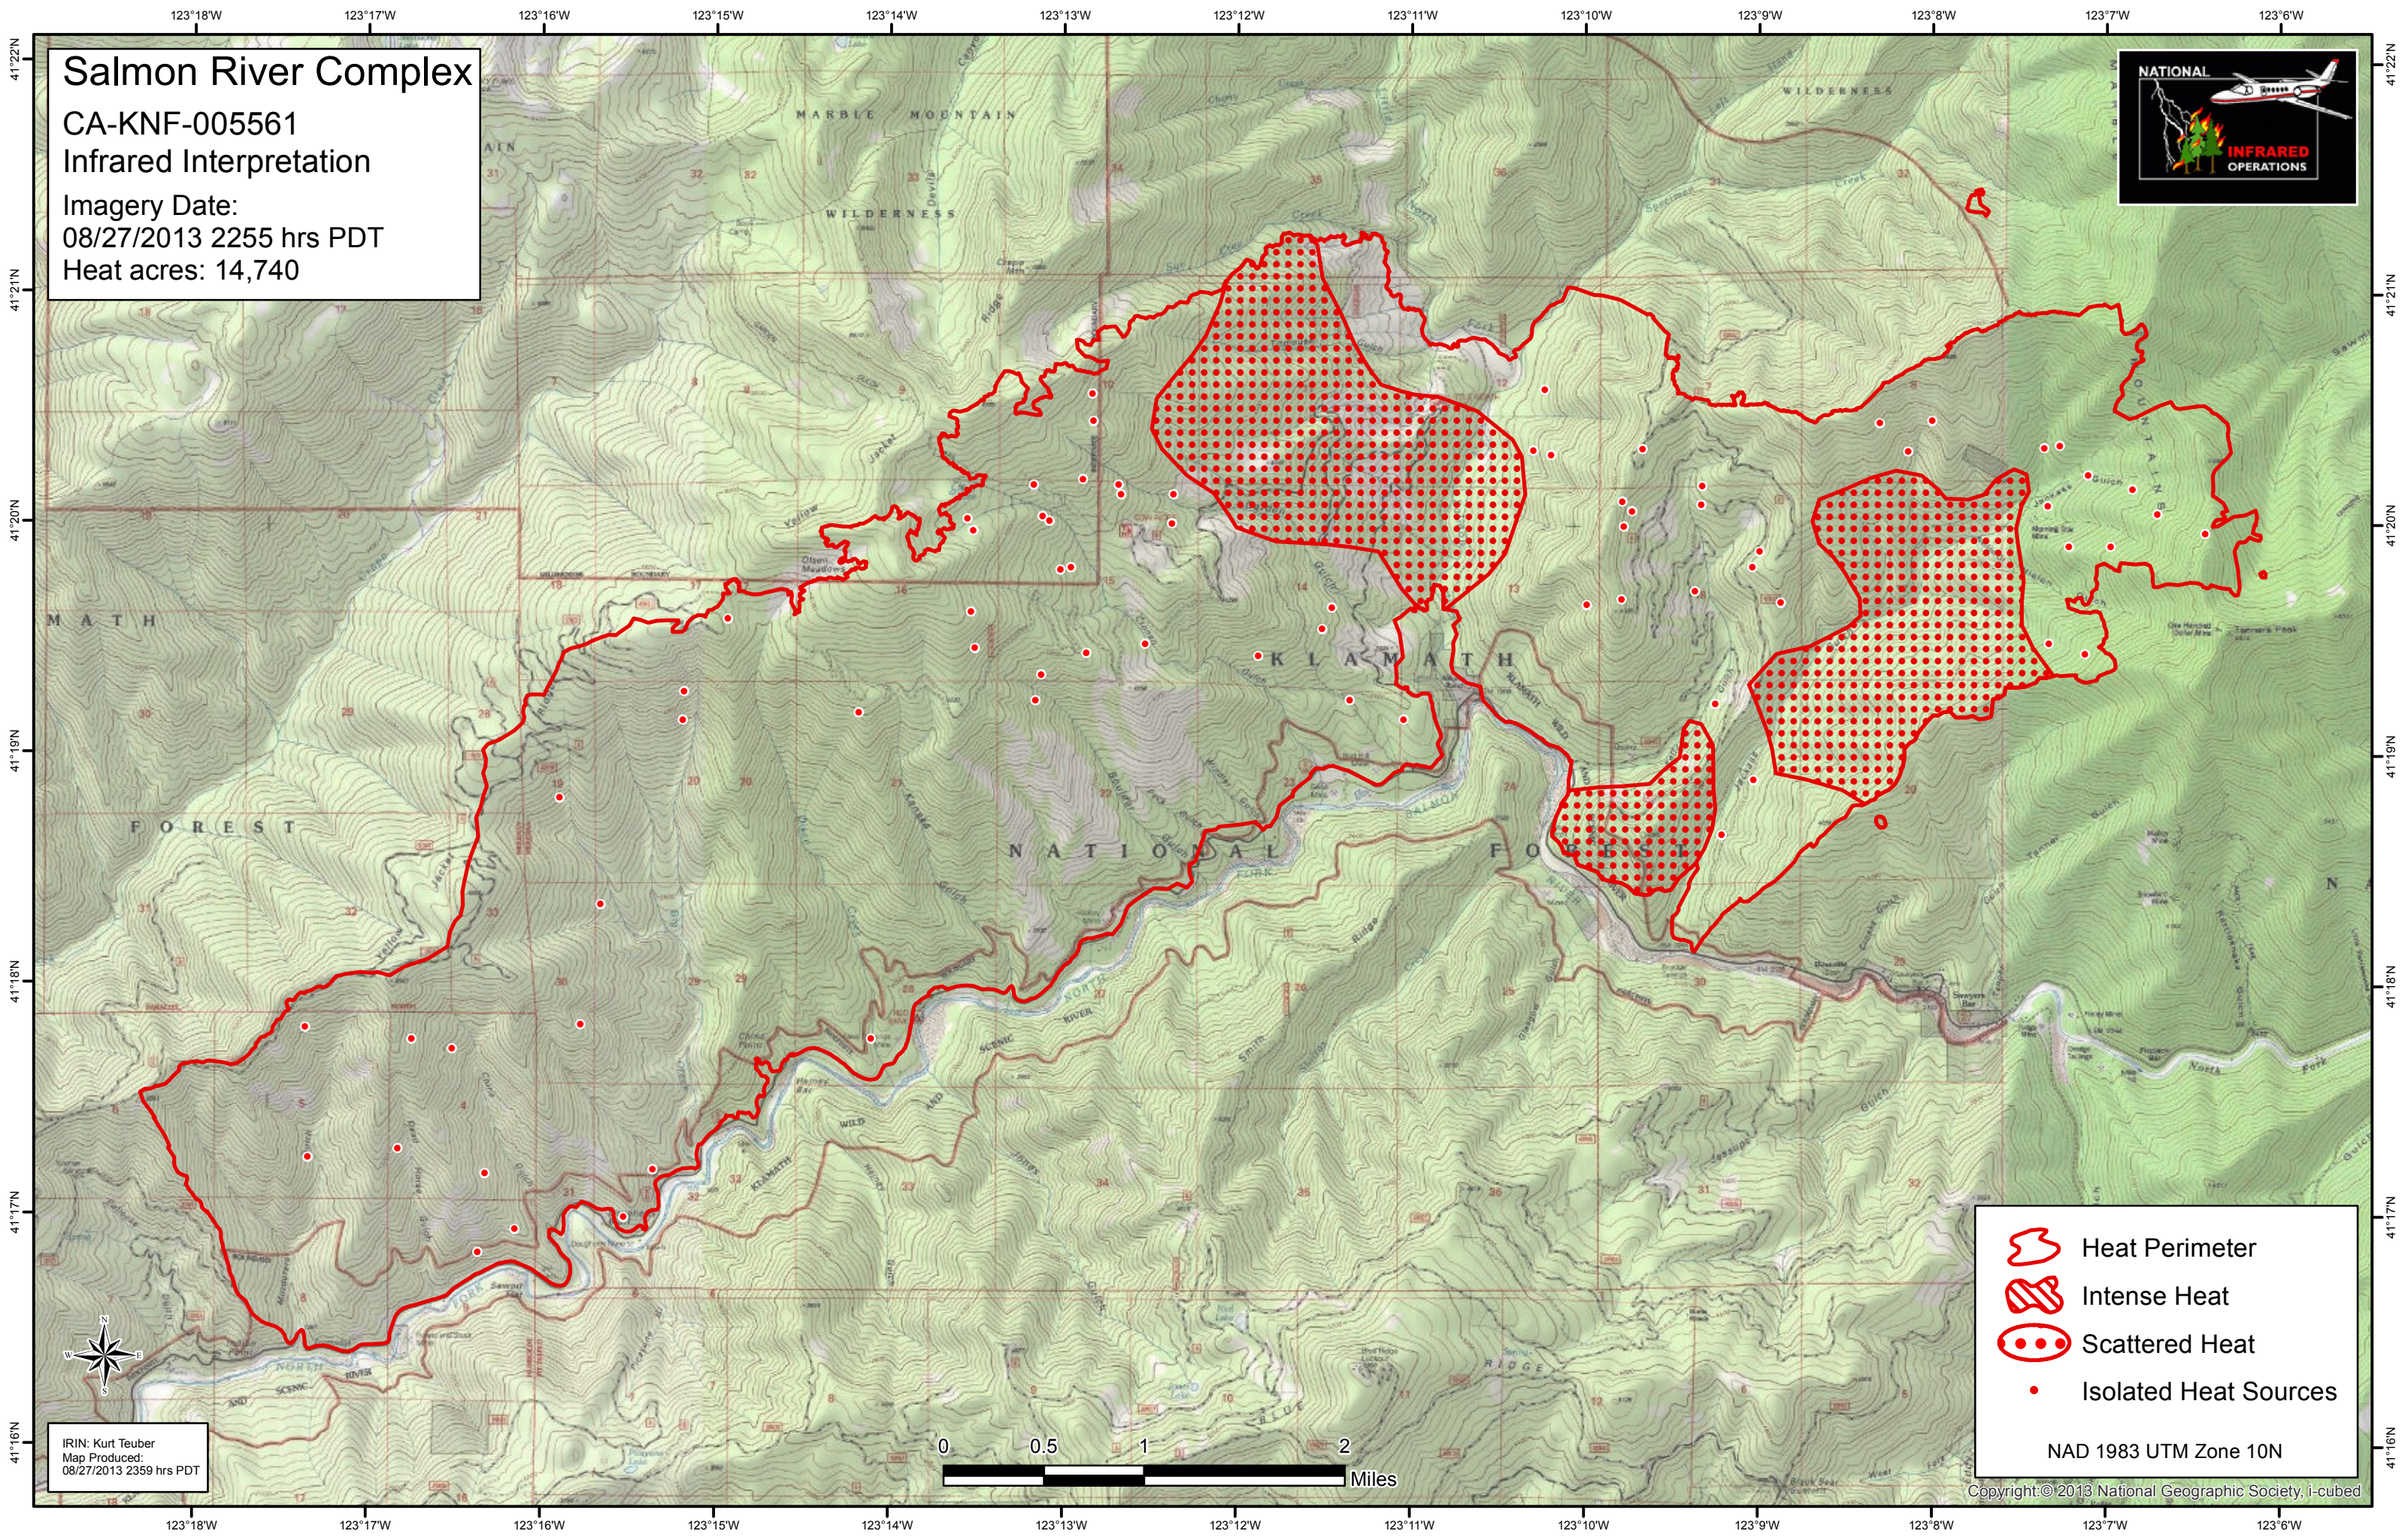

# Salmon River Complex

CA-KNF-005561

Infrared Interpretation

Imagery Date:

08/27/2013 2255 hrs PDT

Heat acres: 14,740

- Heat Perimeter
- Intense Heat
- Scattered Heat
- Isolated Heat Sources

NAD 1983 UTM Zone 10N

IRIN: Kurt Teuber  
Map Produced:  
08/27/2013 2359 hrs PDT