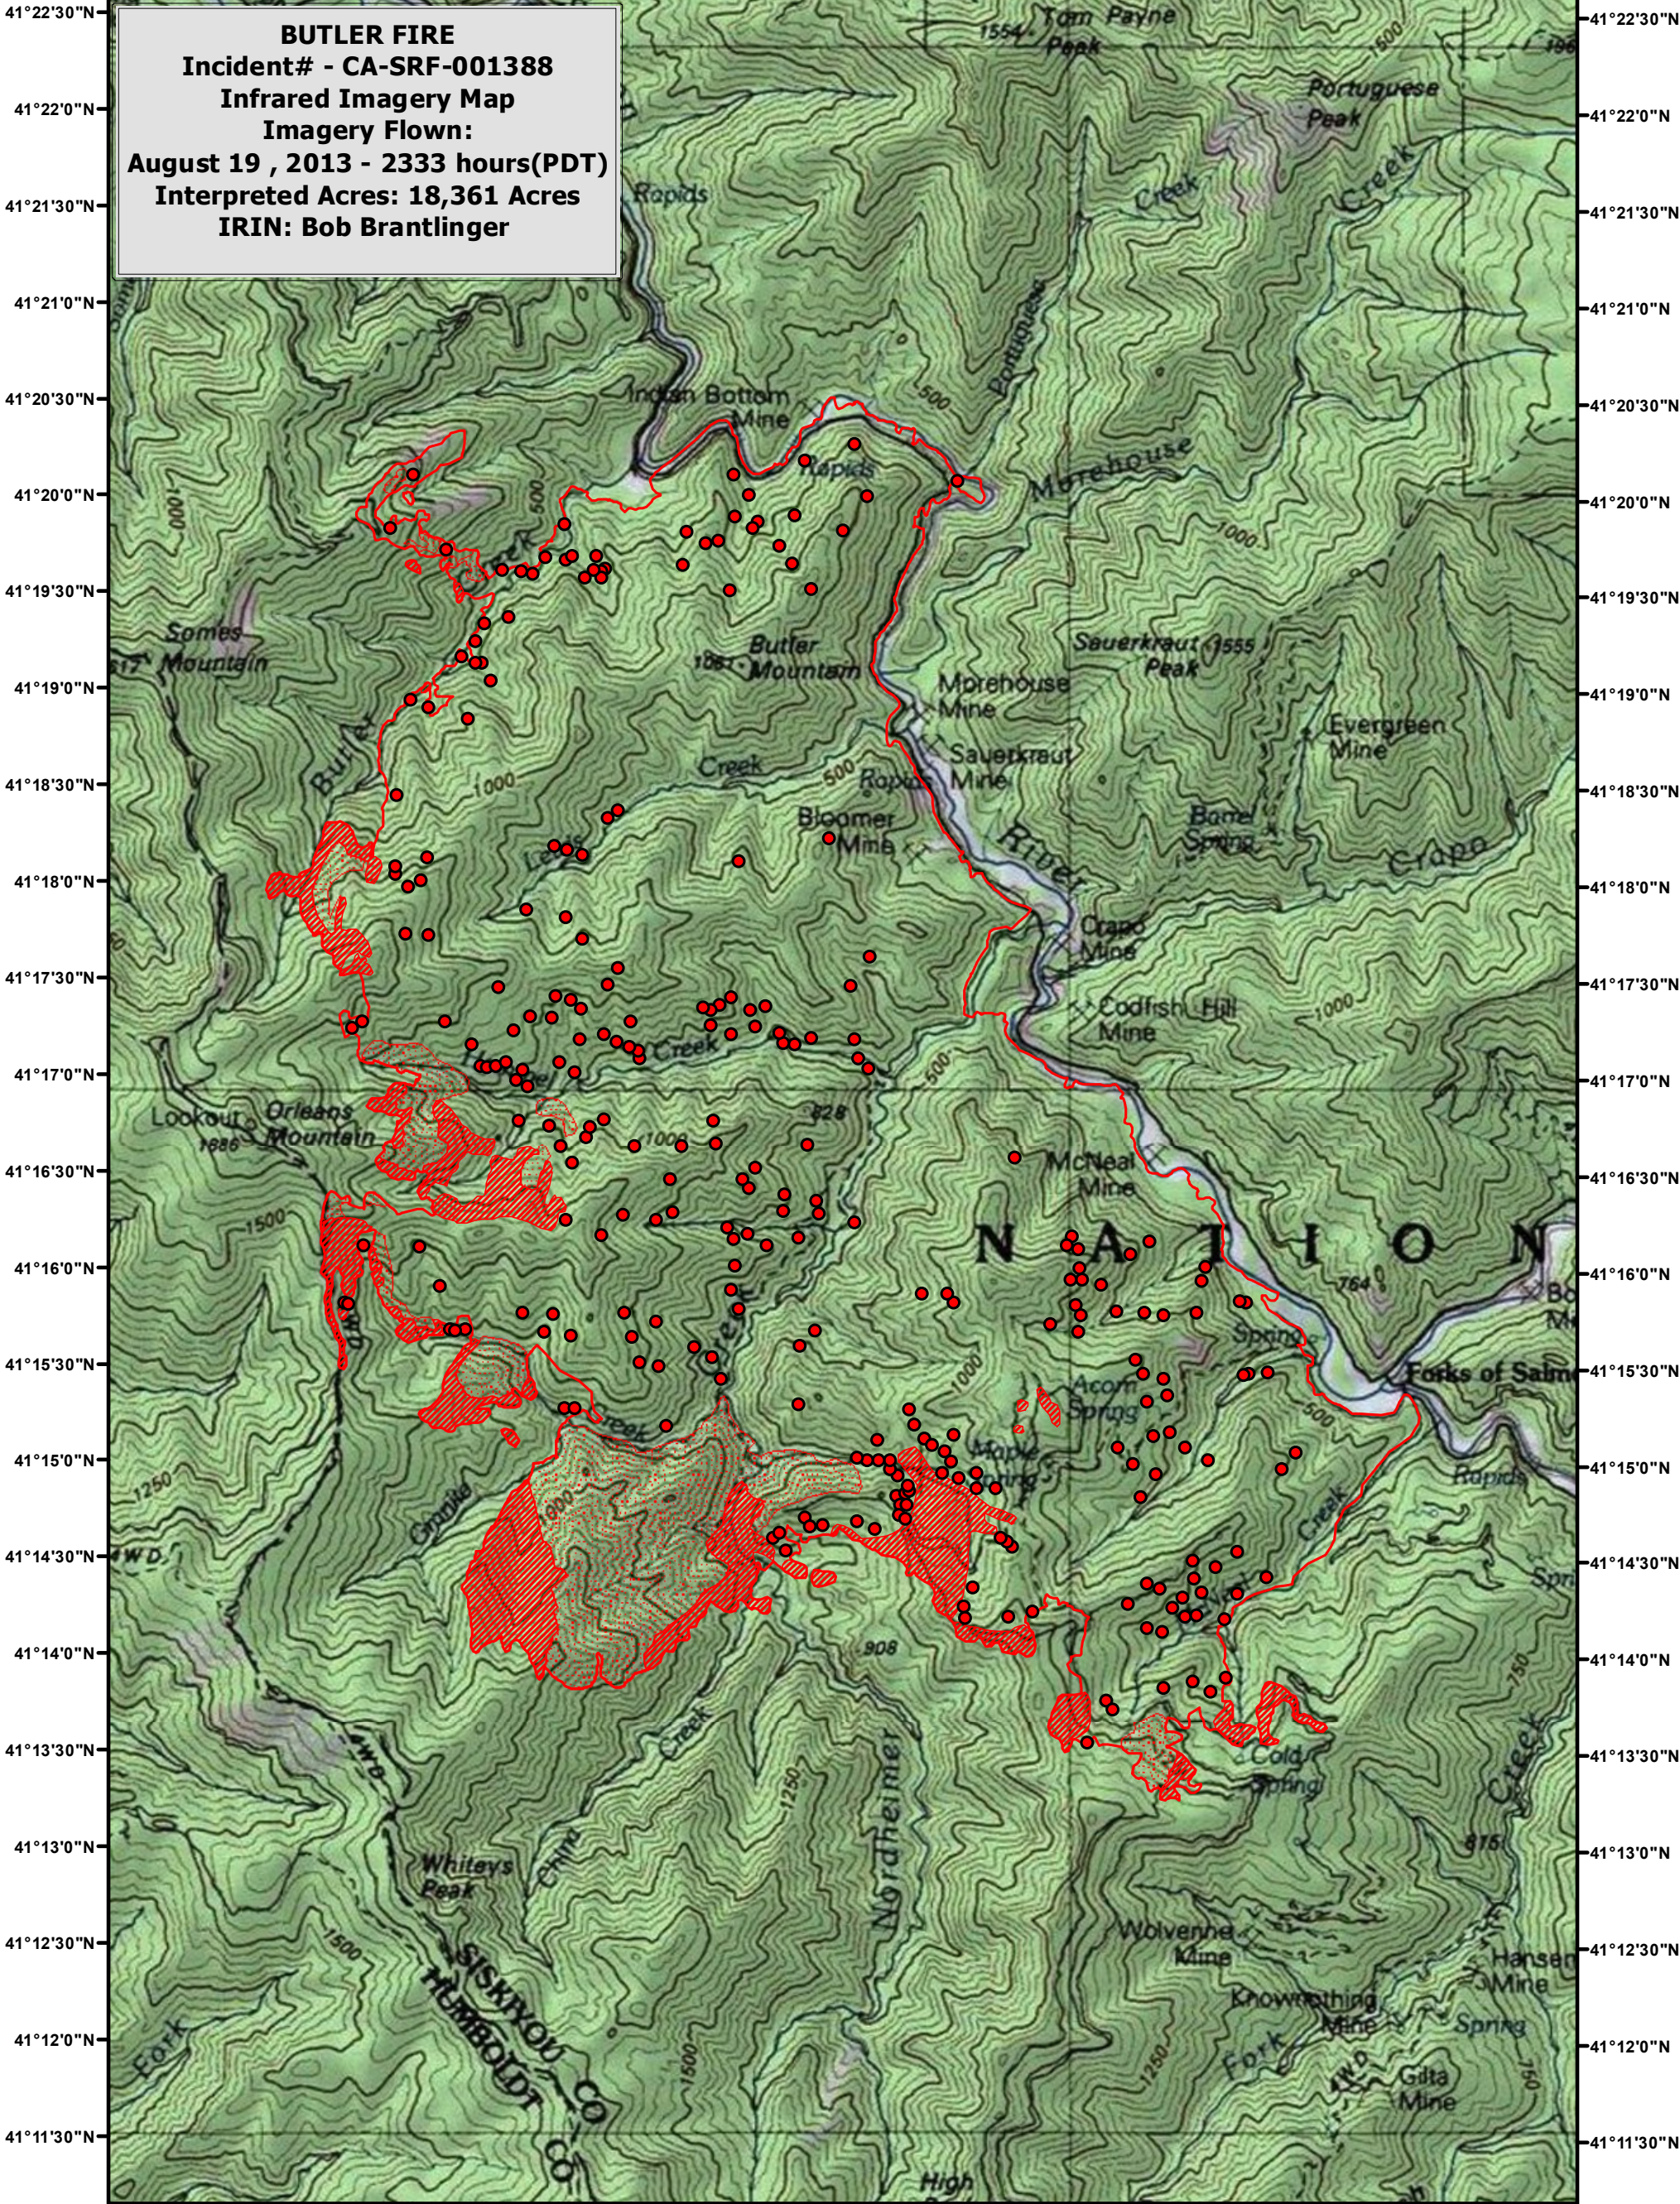

123°27'30"W 123°26'30"W 123°25'30"W 123°24'30"W 123°23'30"W 123°22'30"W 123°21'30"W 123°20'30"W 123°19'30"W 123°18'30"W

Legend

Heat Perimeter

Isolated Heat Source

Intense Heat

Scattered Heat Source

0 0.5 1 2 Miles