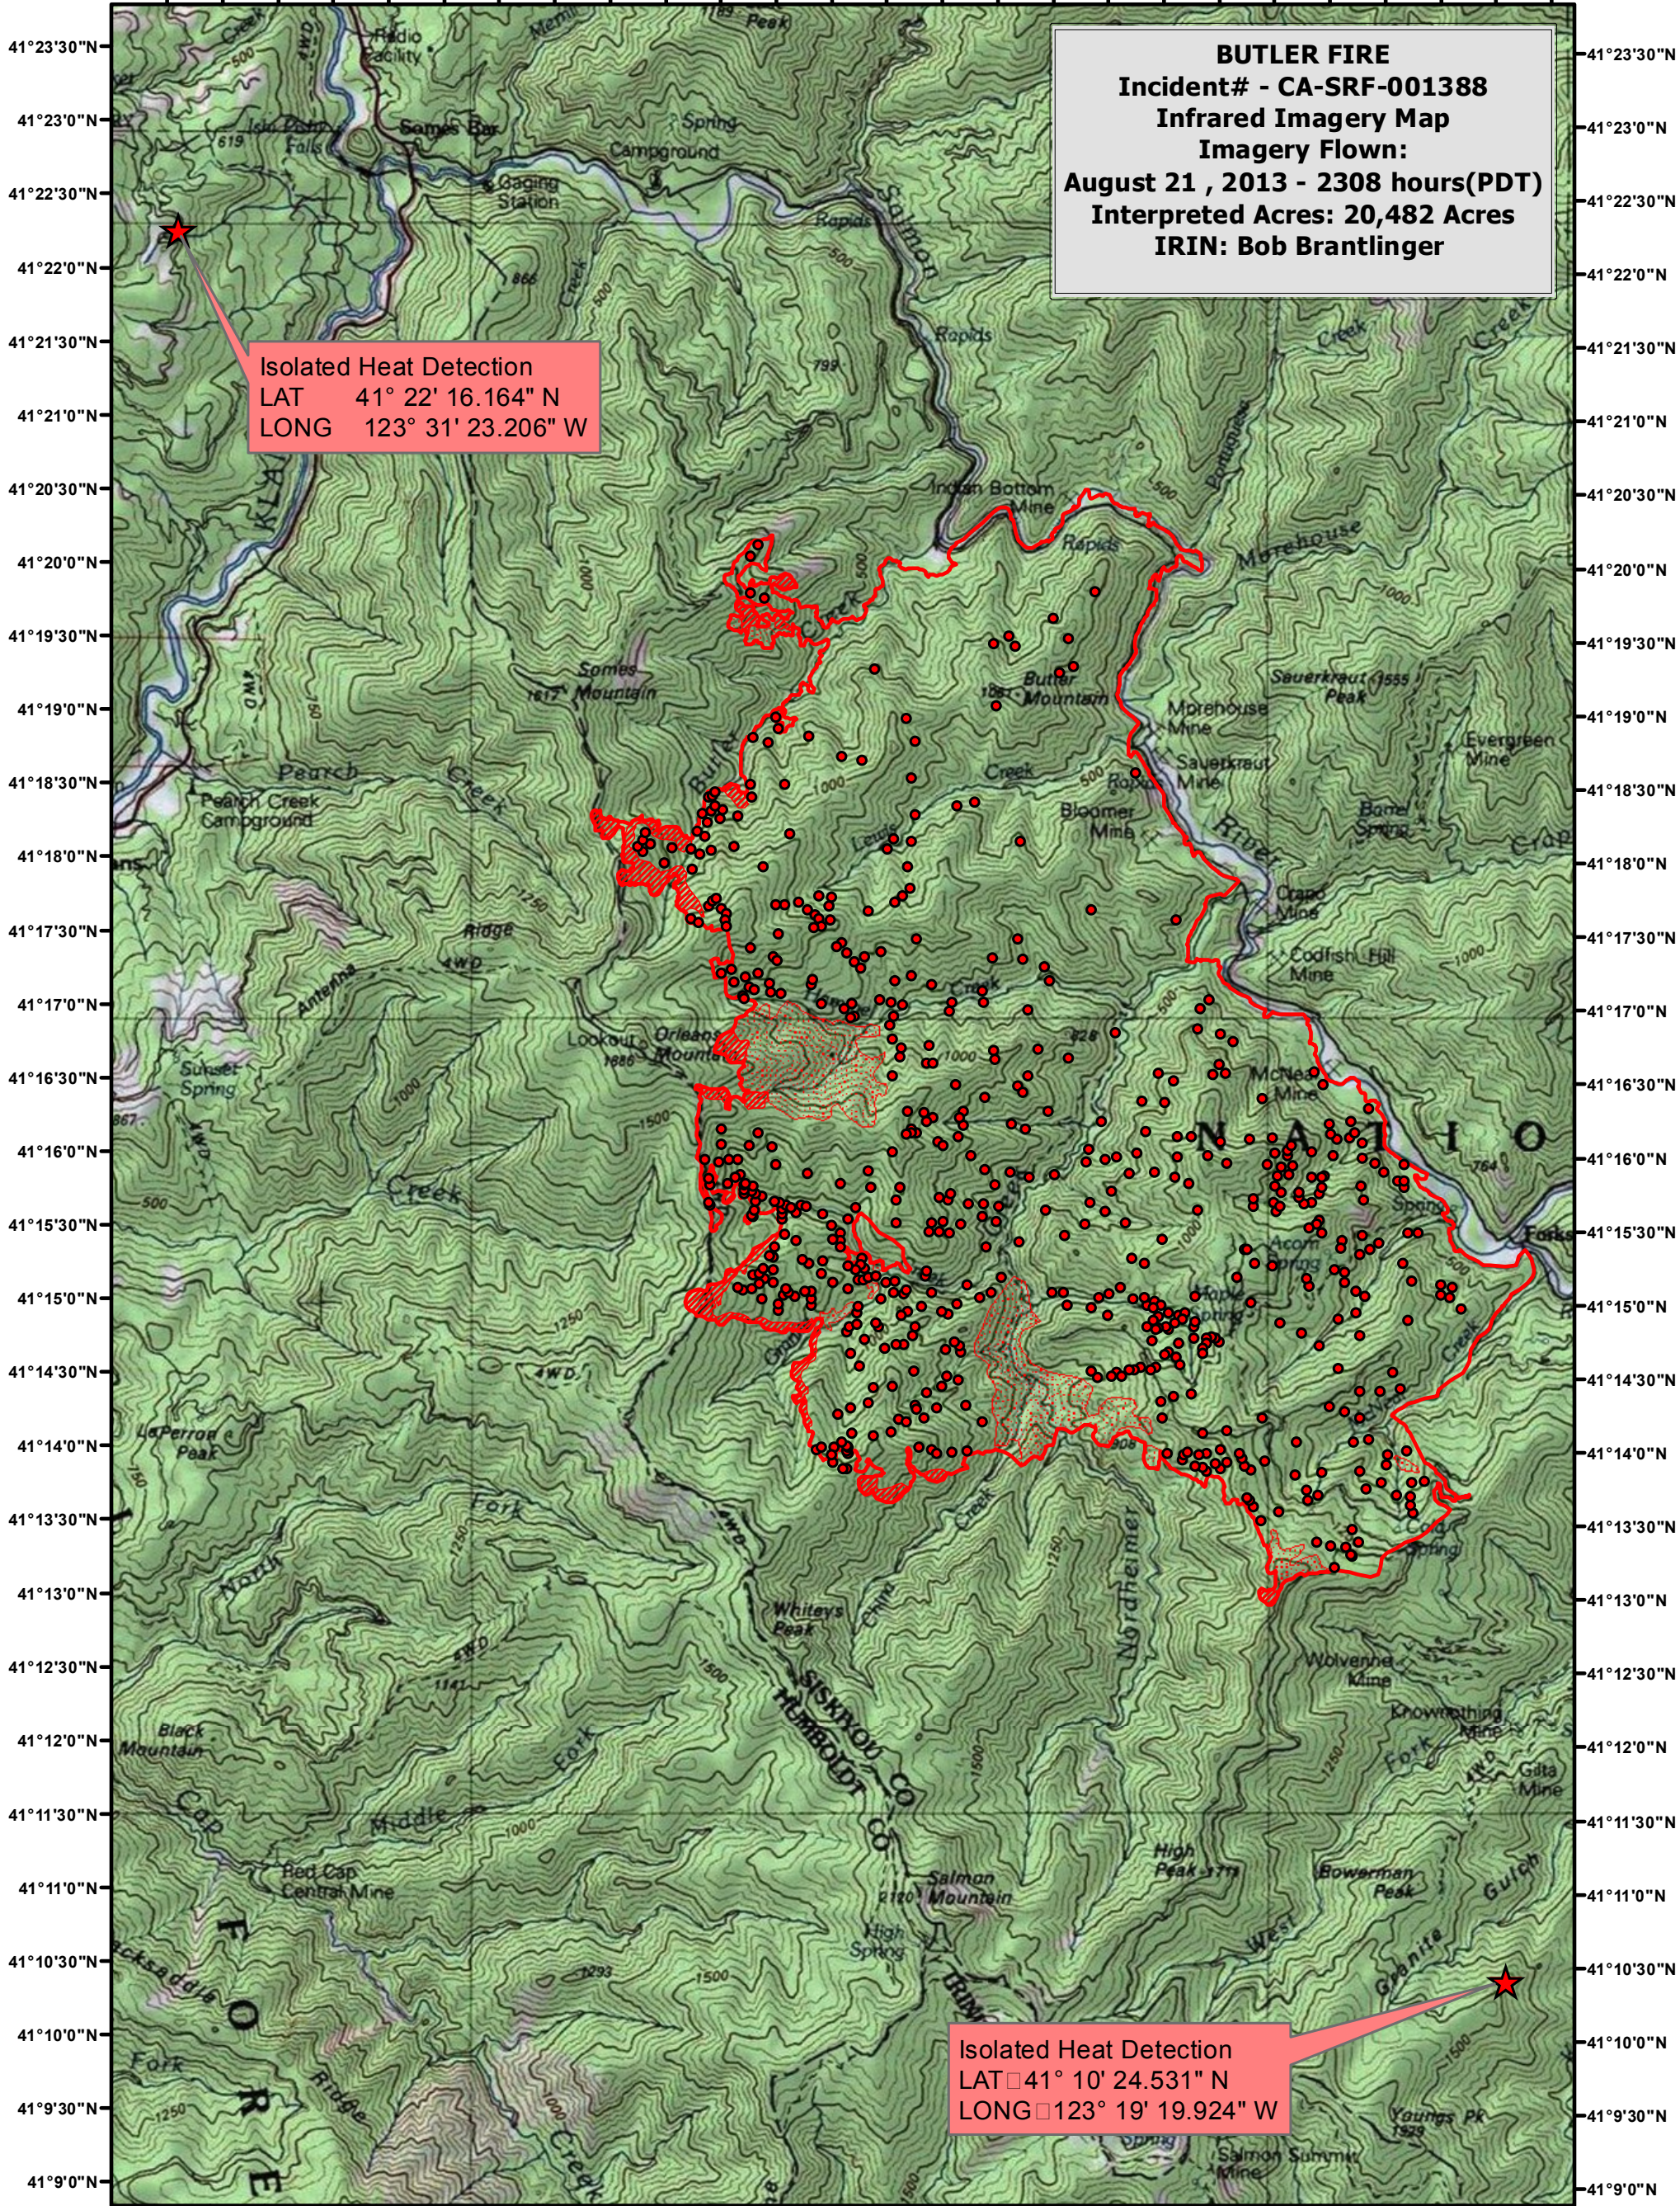

123°31'0"W 123°30'0"W 123°29'0"W 123°28'0"W 123°27'0"W 123°26'0"W 123°25'0"W 123°24'0"W 123°23'0"W 123°22'0"W 123°21'0"W 123°20'0"W 123°19'0"W

Legend

- Heat Perimeter**
- Intense Heat**
- Isolated Heat Source**
- Scattered Heat Source**

0 0.5 1 2 Miles