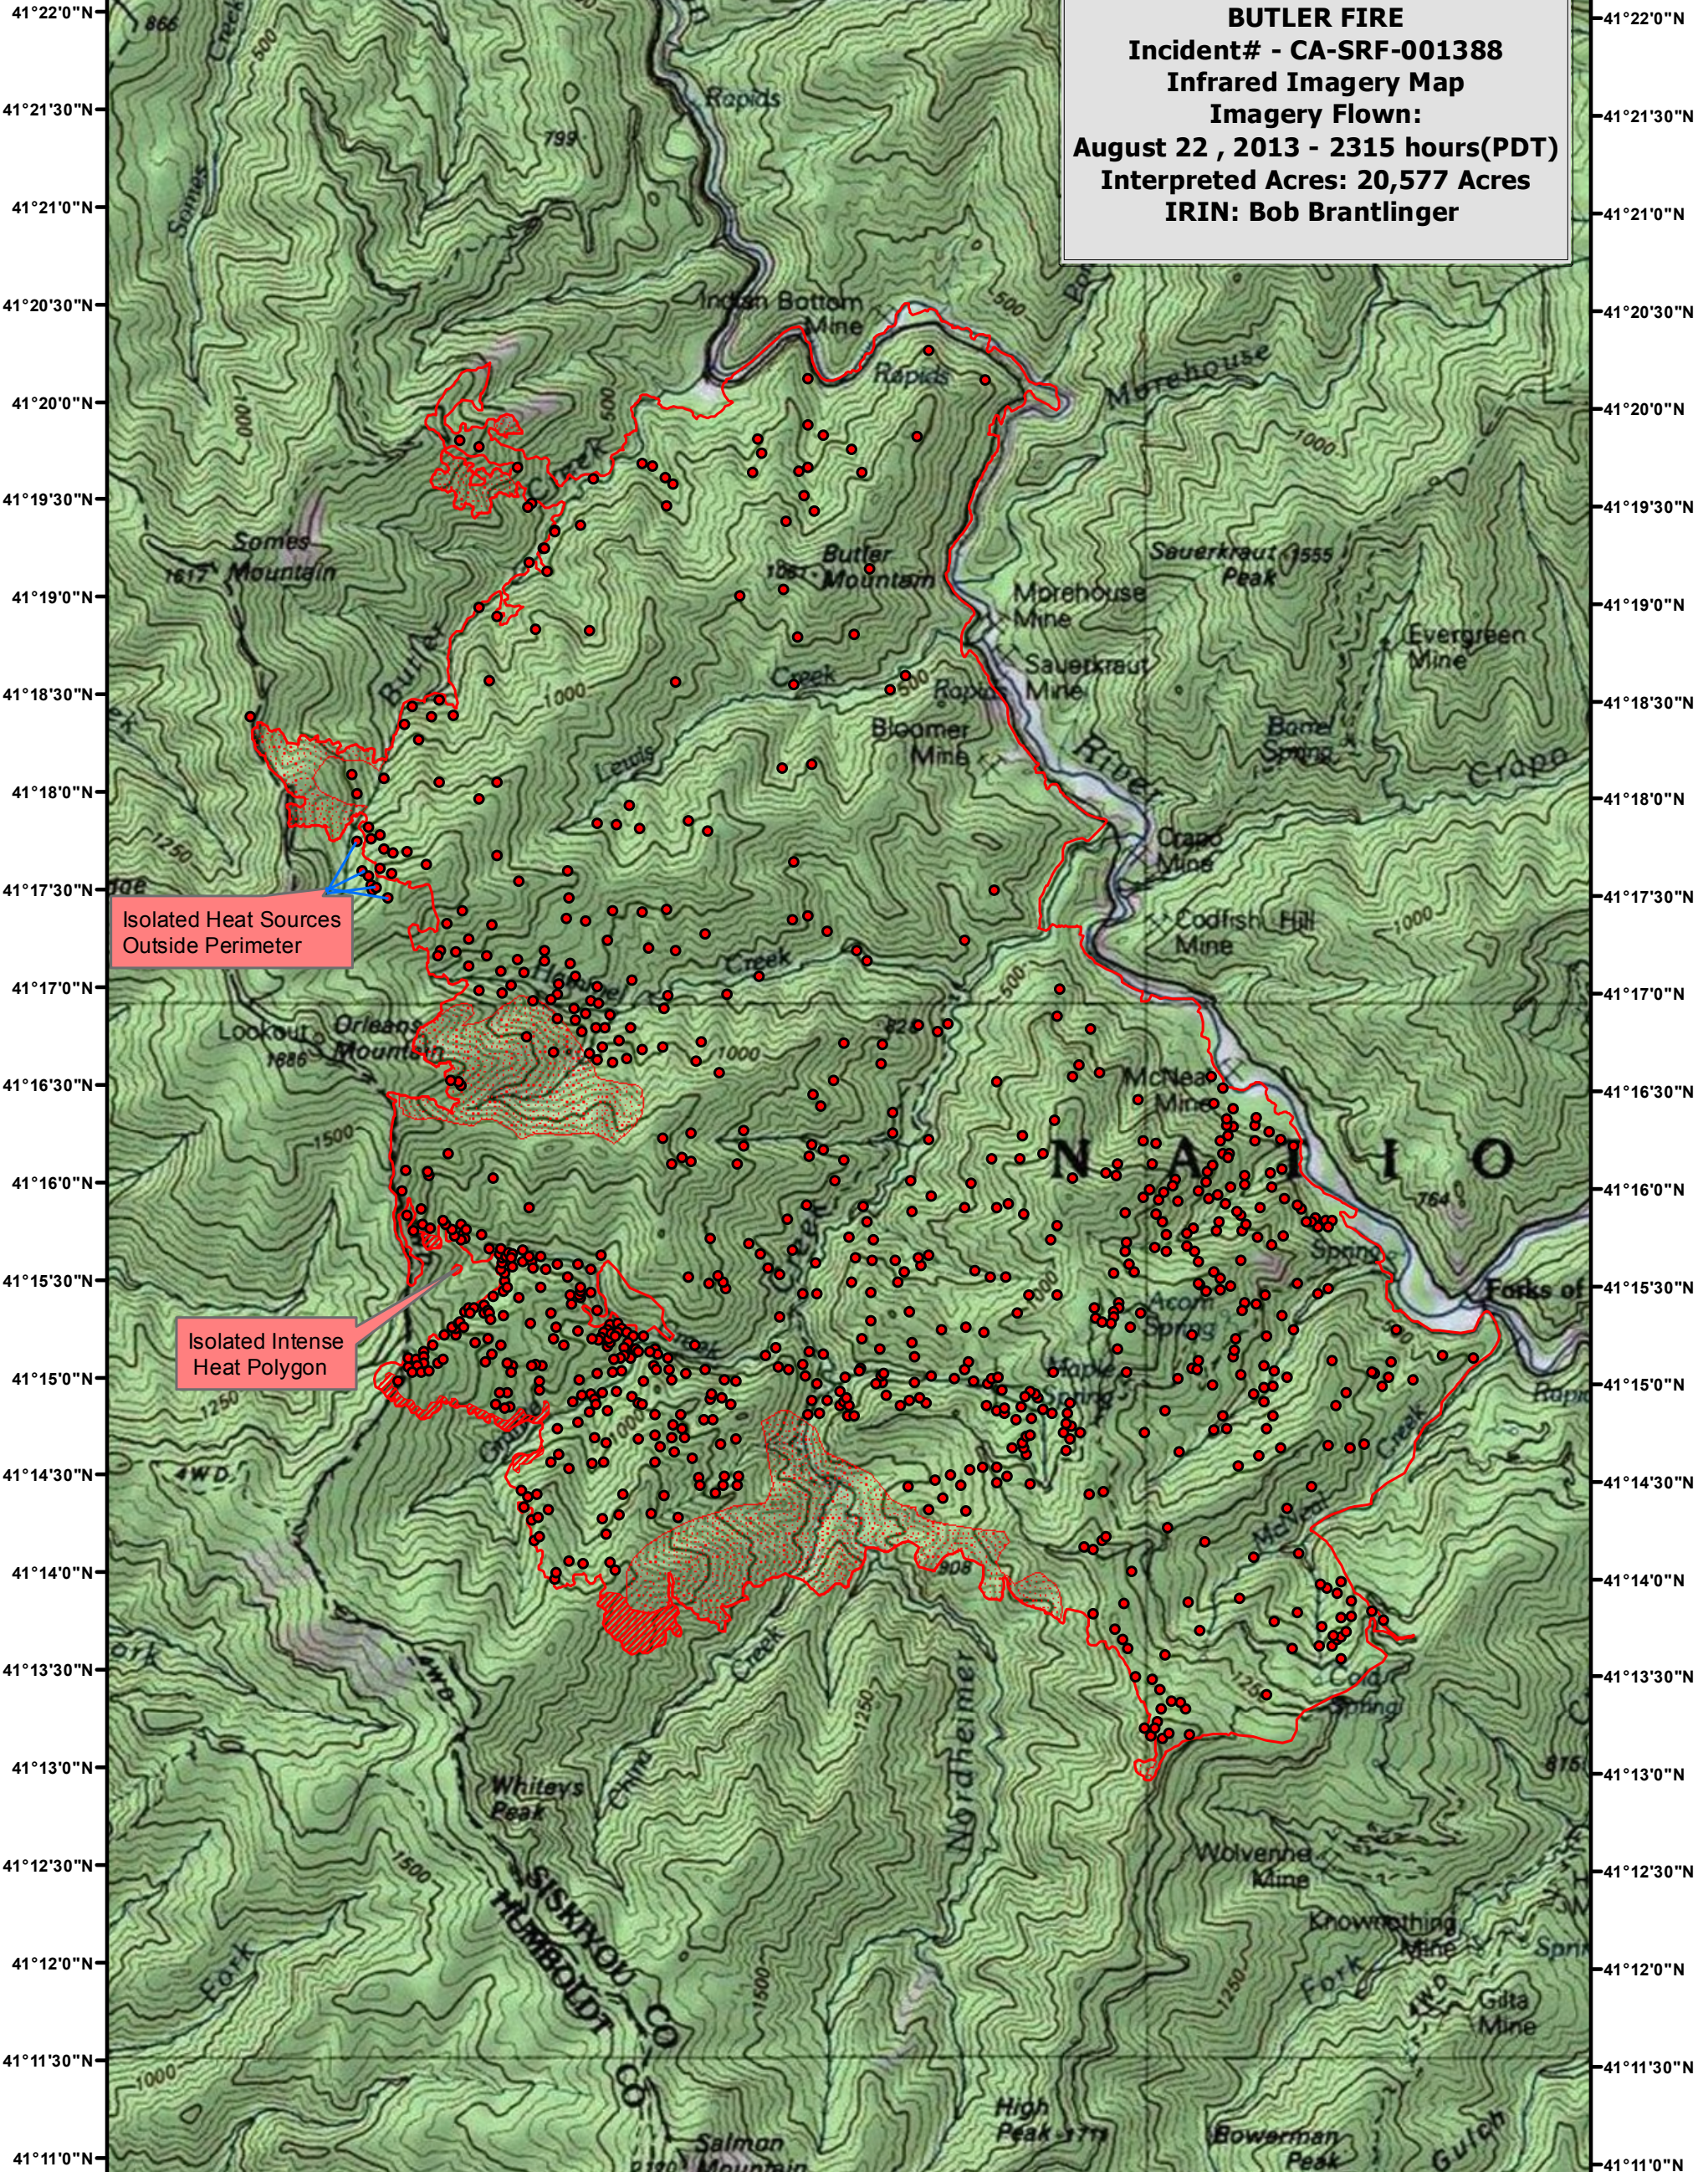

123°28'0"W 123°27'0"W 123°26'0"W 123°25'0"W 123°24'0"W 123°23'0"W 123°22'0"W 123°21'0"W 123°20'0"W 123°19'0"W

123°28'0"W 123°27'0"W 123°26'0"W 123°25'0"W 123°24'0"W 123°23'0"W 123°22'0"W 123°21'0"W 123°20'0"W 123°19'0"W

Legend

-  **Heat Perimeter**
-  **Intense Heat**
-  **Isolated Heat Source**
-  **Scattered Heat Source**

0 0.5 1 2 Miles