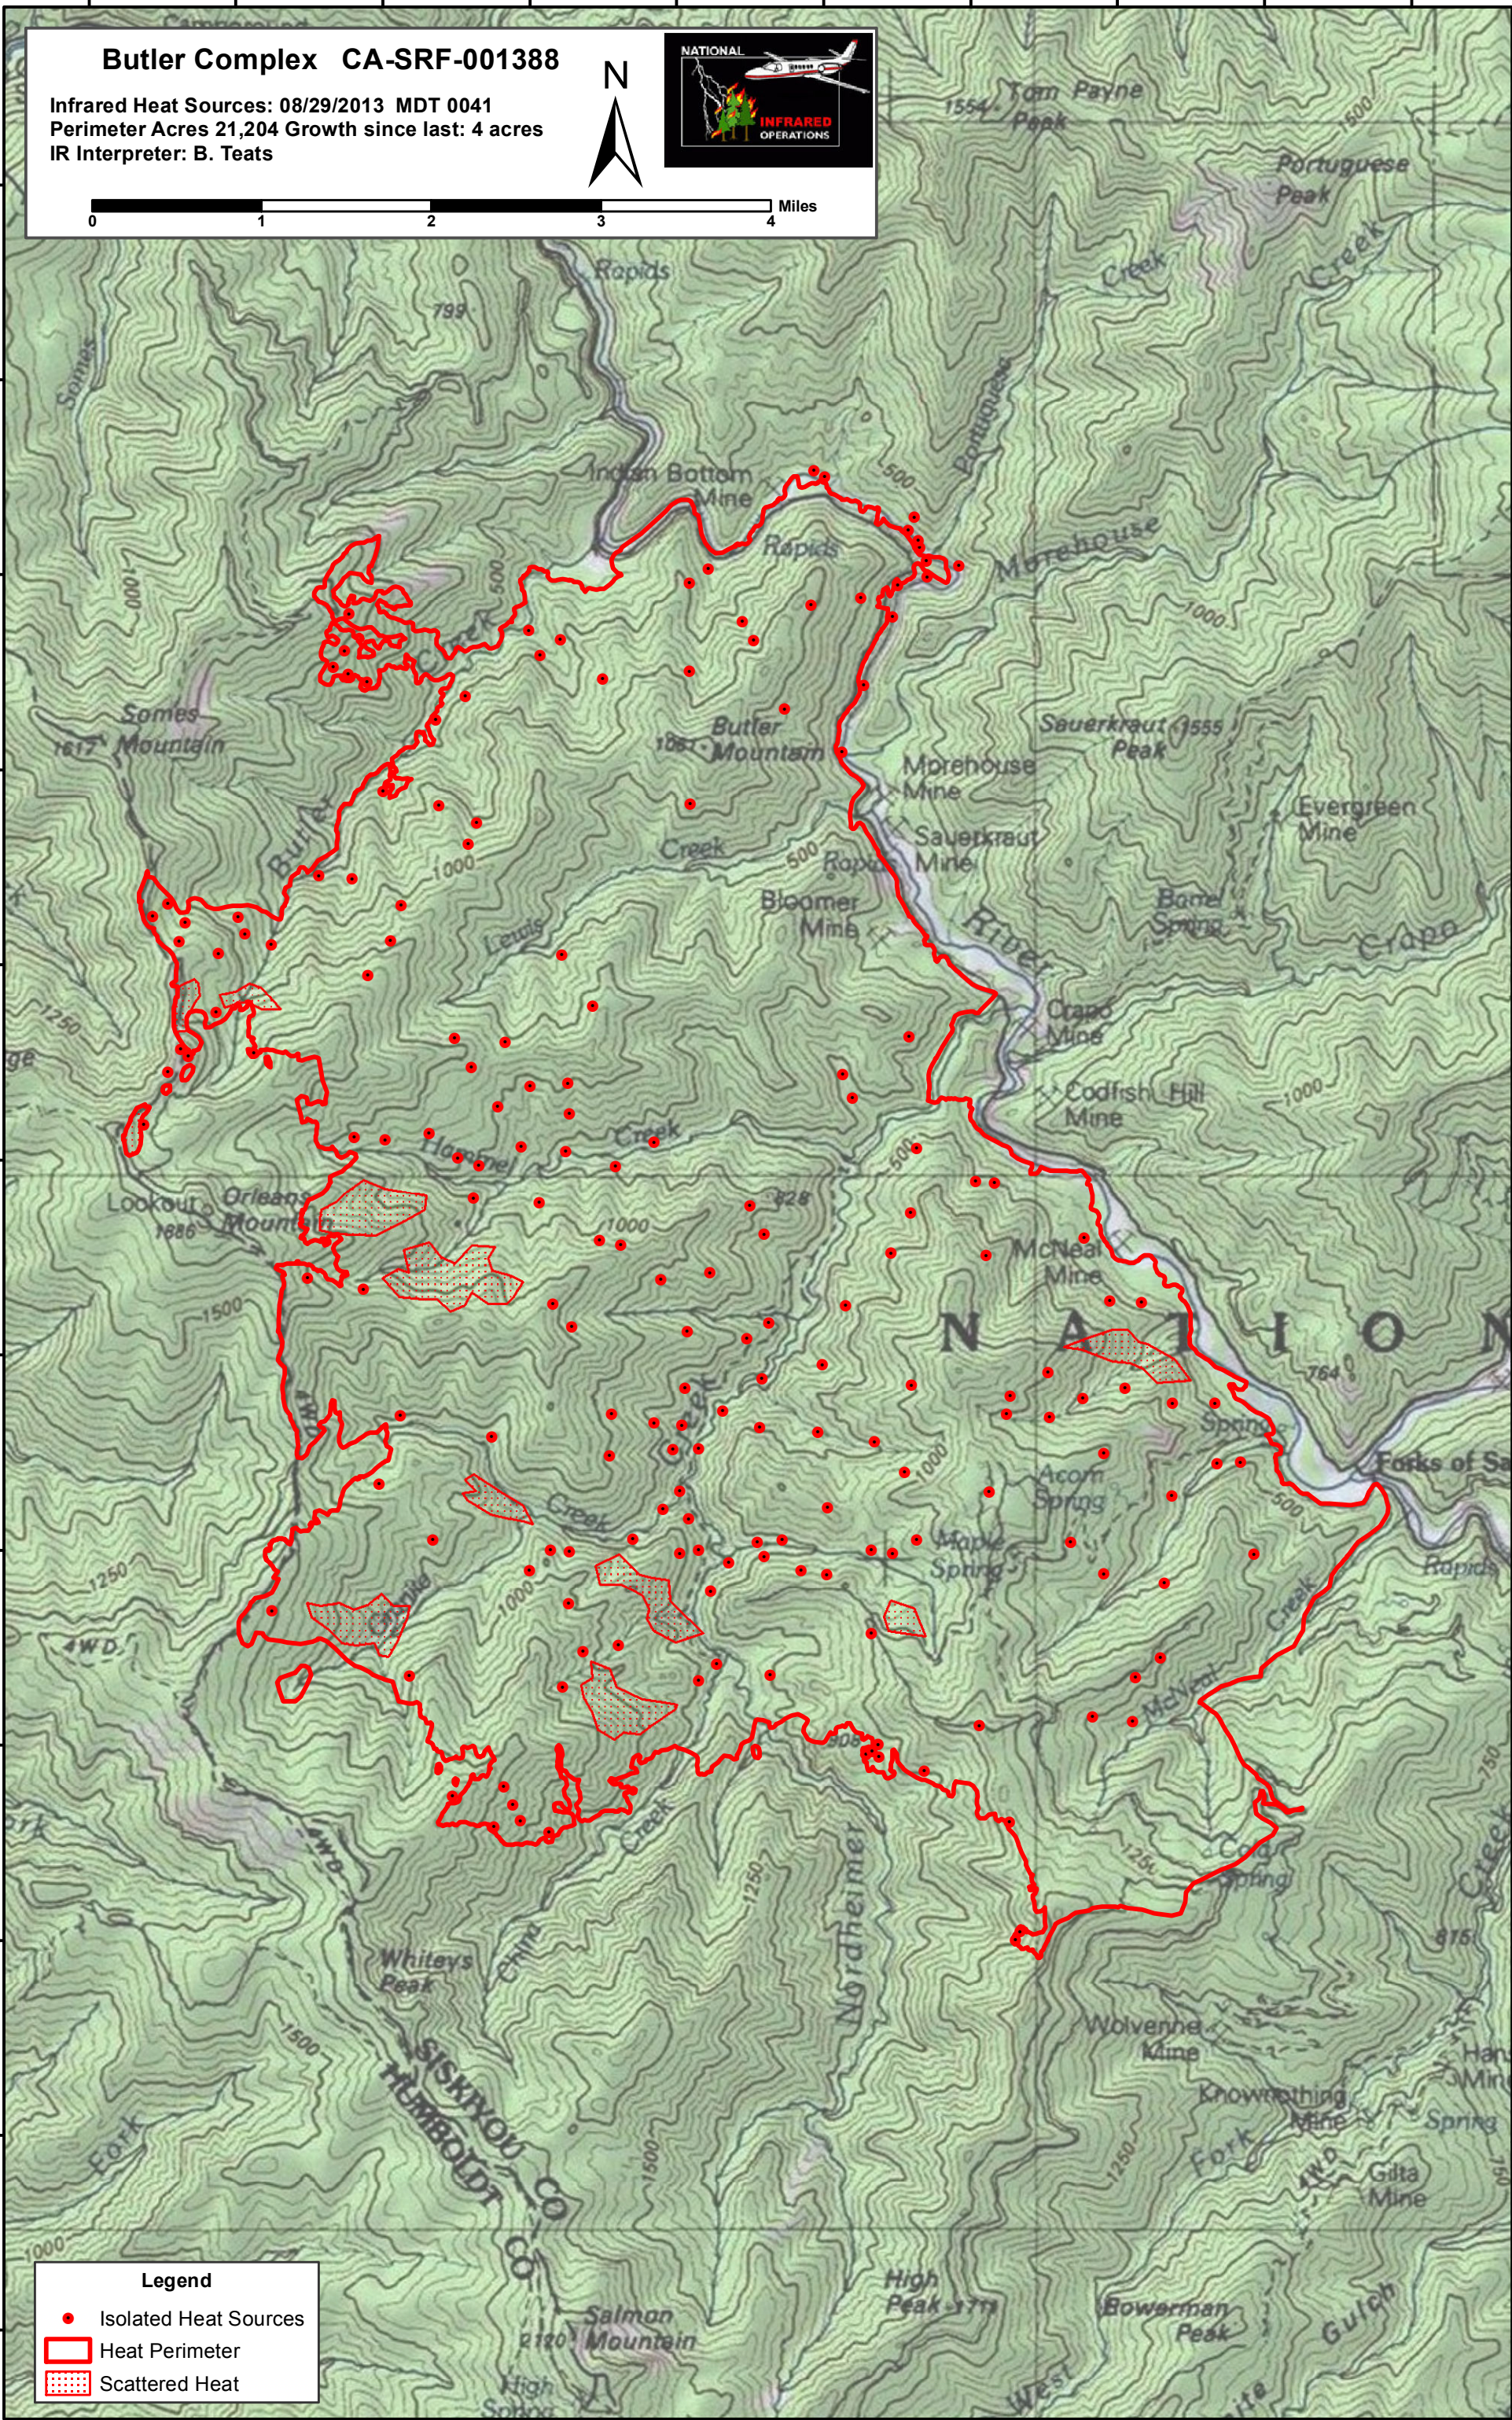

123°28'0"W 123°27'0"W 123°26'0"W 123°25'0"W 123°24'0"W 123°23'0"W 123°22'0"W 123°21'0"W 123°20'0"W 123°19'0"W

Butler Complex CA-SRF-001388

Infrared Heat Sources: 08/29/2013 MDT 0041
Perimeter Acres 21,204 Growth since last: 4 acres
IR Interpreter: B. Teats

41°22'0"N
41°21'0"N
41°20'0"N
41°19'0"N
41°18'0"N
41°17'0"N
41°16'0"N
41°15'0"N
41°14'0"N
41°13'0"N
41°12'0"N
41°11'0"N

41°22'0"N
41°21'0"N
41°20'0"N
41°19'0"N
41°18'0"N
41°17'0"N
41°16'0"N
41°15'0"N
41°14'0"N
41°13'0"N
41°12'0"N
41°11'0"N

Legend

- Isolated Heat Sources
- Heat Perimeter
- Scattered Heat

123°28'0"W 123°27'0"W 123°26'0"W 123°25'0"W 123°24'0"W 123°23'0"W 123°22'0"W 123°21'0"W 123°20'0"W 123°19'0"W